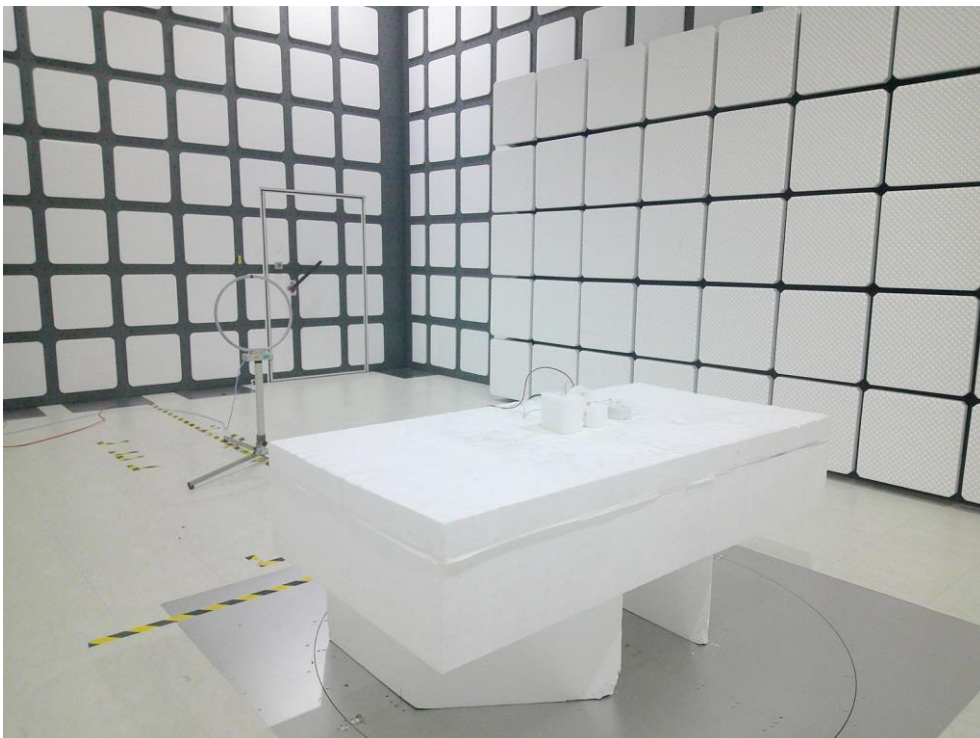

RF Test Photograph

Description: Radiated Emission Test Setup for below 1GHz

Description: Radiated Emission Test Setup for above 1GHz

Description: Radiated Emission Test Setup for 18GHz~40GHz

Description: Radiated Emission Test Setup for 9kHz~30MHz

Description: Conducted Emission Test Setup - BLE

Description: Conducted Emission Test Setup – Wi-Fi