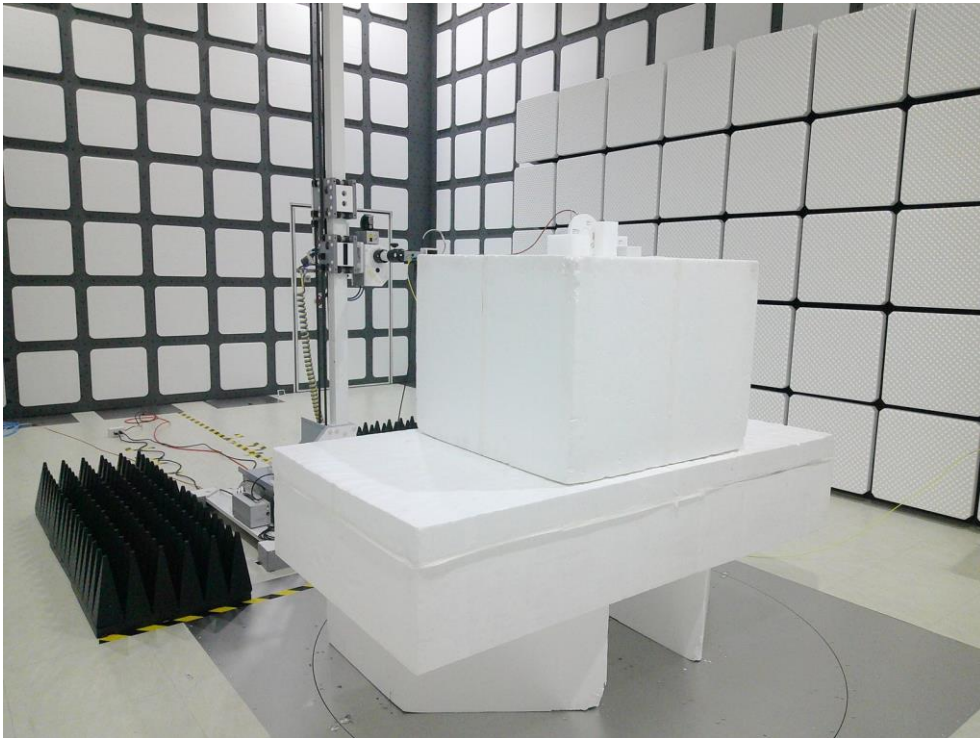

RF Test Photograph

Description: Radiated Emission Test Setup for below 1GHz

Description: Radiated Emission Test Setup for above 1GHz

Description: Radiated Emission Test Setup for 18GHz~40GHz

Description: Radiated Emission Test Setup for 9kHz~30MHz

Description: Conducted Emission Test Setup - BLE

Description: Conducted Emission Test Setup – Wi-Fi