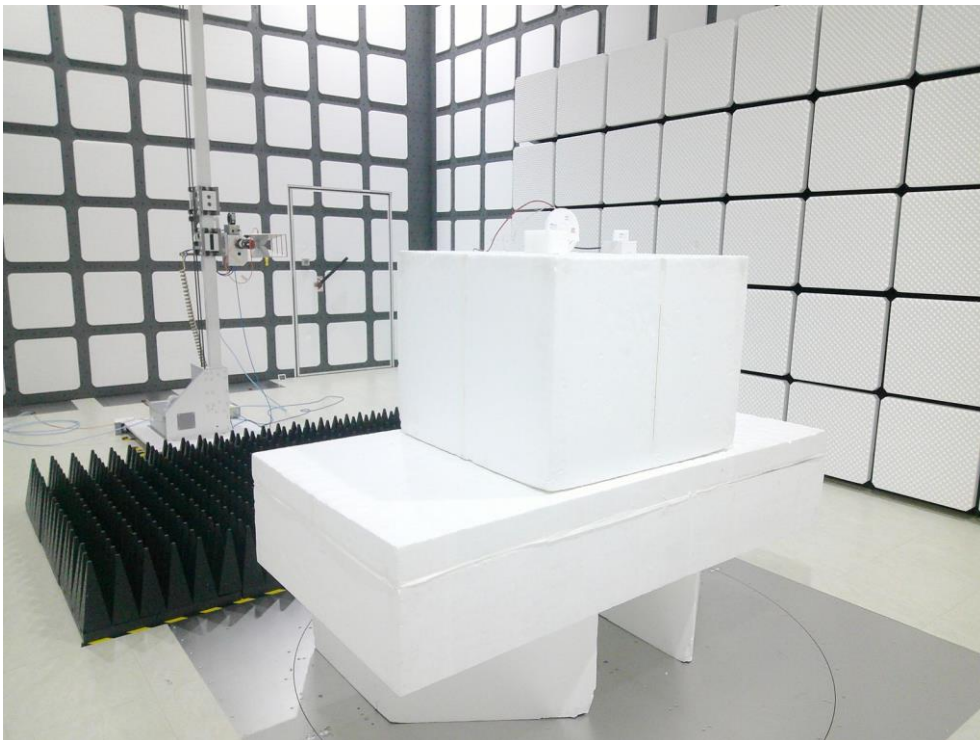

RF Test Photograph

Description: Radiated Emission Test Setup for below 1GHz

Description: Radiated Emission Test Setup for above 1GHz

Description: Radiated Emission Test Setup for 18GHz~40GHz

Description: Radiated Emission Test Setup for 9kHz~30MHz

Description: Conducted Emission Test Setup - BLE

Description: Conducted Emission Test Setup – Wi-Fi