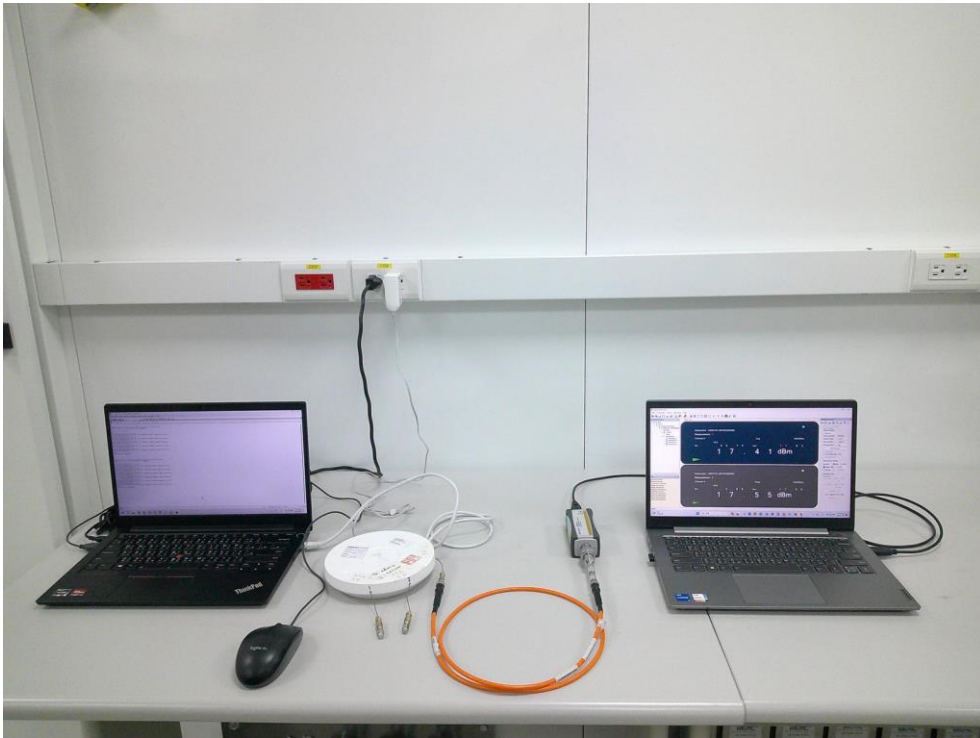

RF Test Photograph

Description: Radiated Emission Test Setup for below 1GHz

Description: Radiated Emission Test Setup for above 1GHz

Description: Radiated Emission Test Setup for 18GHz~40GHz

Description: Radiated Emission Test Setup for 9kHz~30MHz

Description: Conducted Emission Test Setup - BLE

Description: Conducted Emission Test Setup – Wi-Fi