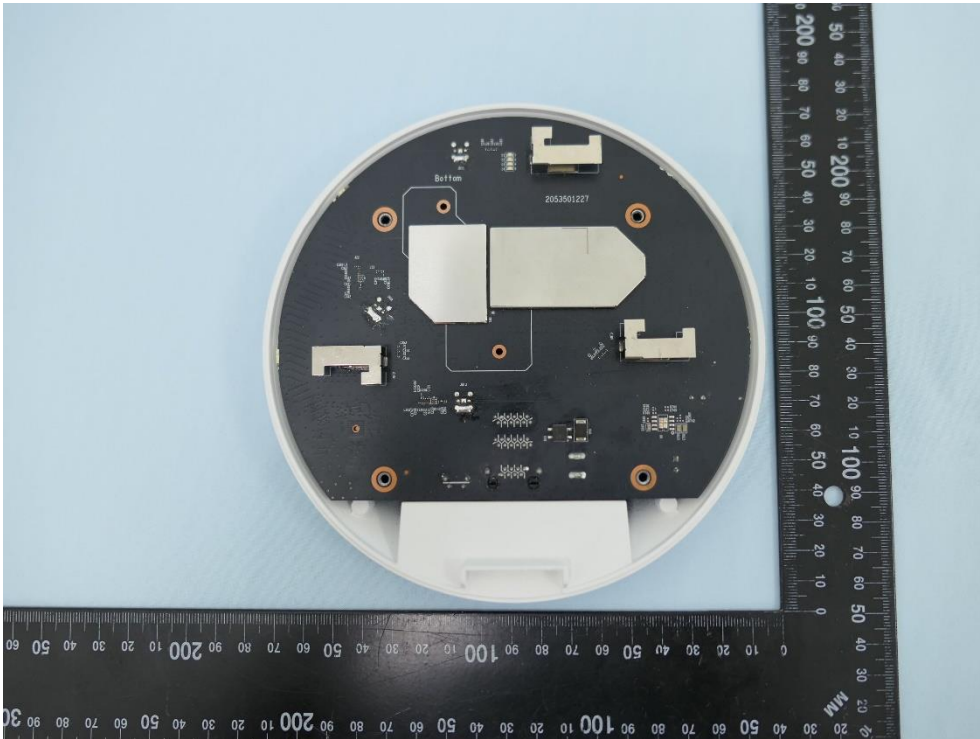

**Product: AX3000 Ceiling Mount  
Wi-Fi 6 Access Point**

**Brand Name: tp-link**

**Model Number: EAP650/  
EAP653**

### Internal Photograph

(1) EUT Photo

(2) EUT Photo

(3) EUT Photo

(4) EUT Photo

(5) EUT Photo

(6) EUT Photo

(7) EUT Photo

(8) EUT Photo

(9) EUT Photo

(10) EUT Photo

(13) EUT Photo

(14) EUT Photo