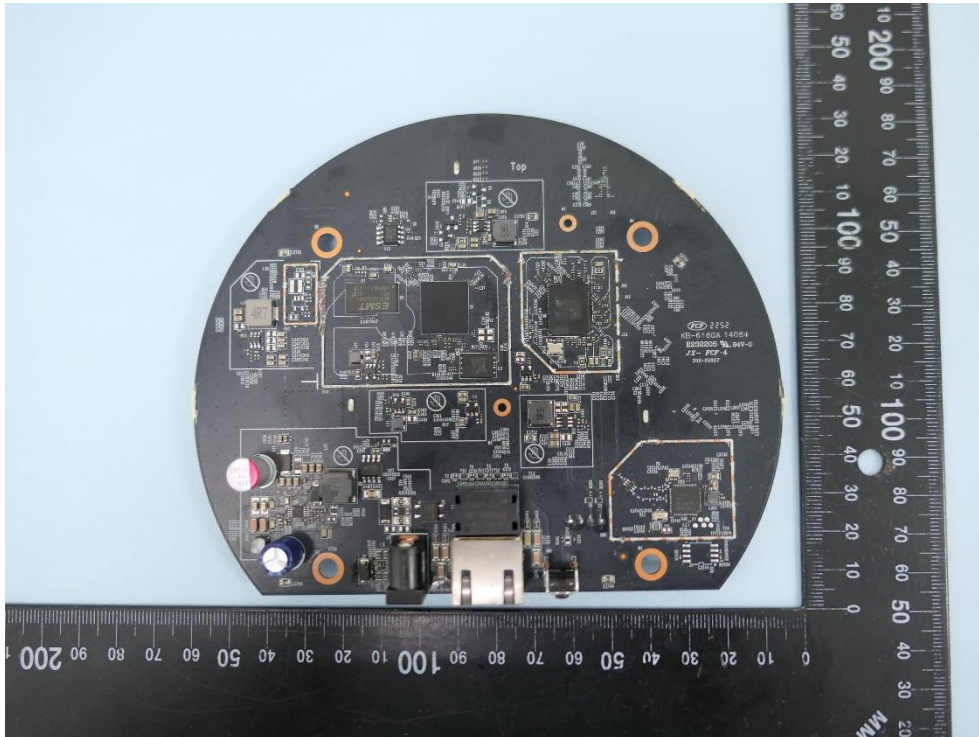

**Product: AX3000 Ceiling Mount  
Wi-Fi 6 Access Point**

**Brand Name: tp-link**

**Model Number: EAP650/  
EAP653**

### Internal Photograph

(1) EUT Photo

(2) EUT Photo

(3) EUT Photo

(4) EUT Photo

(5) EUT Photo

(6) EUT Photo

(7) EUT Photo

(8) EUT Photo

(9) EUT Photo

(10) EUT Photo

(13) EUT Photo

(14) EUT Photo