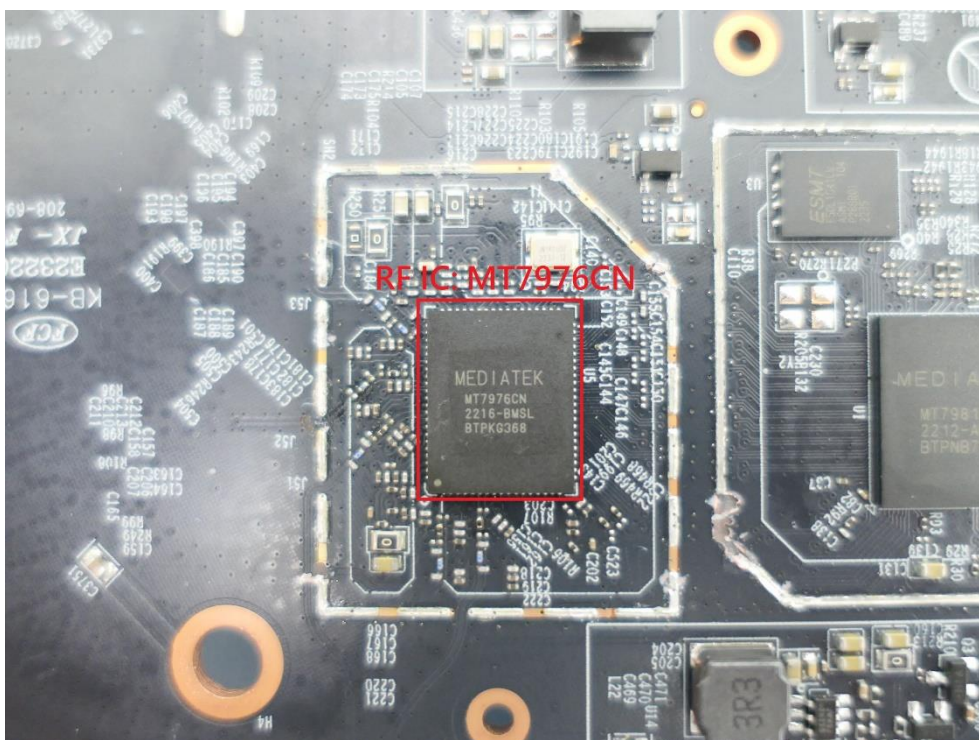

(8) EUT Photo