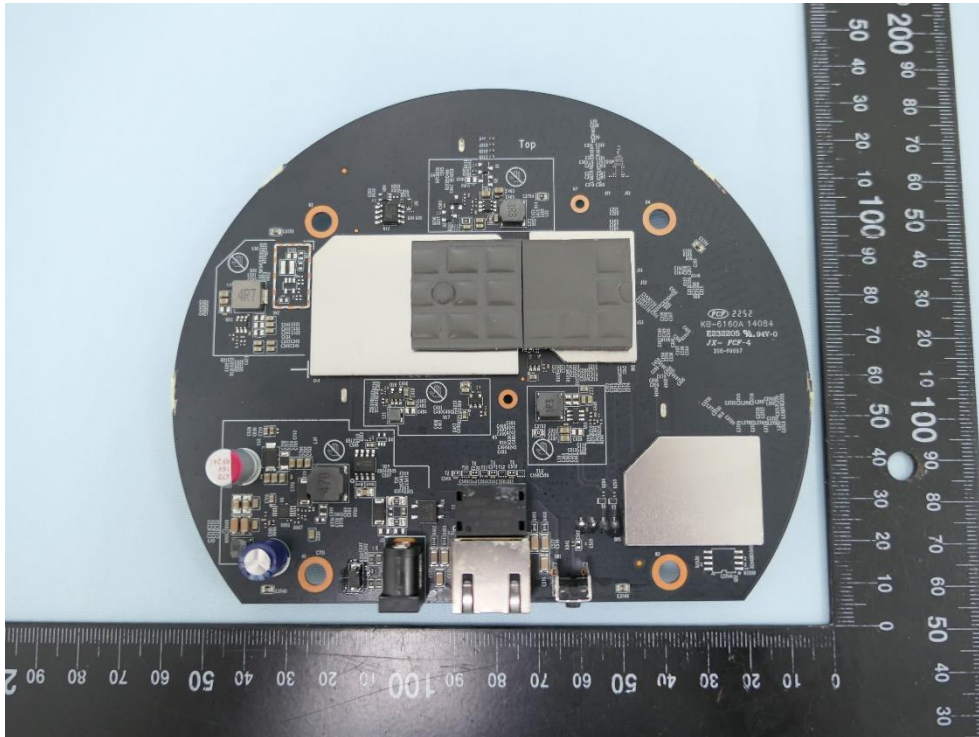

**Product: AX3000 Ceiling Mount  
Wi-Fi 6 Access Point**

**Brand Name: tp-link**

**Model Number: EAP650/  
EAP653**

### Internal Photograph

(1) EUT Photo

(2) EUT Photo

(3) EUT Photo

(4) EUT Photo

(5) EUT Photo

(6) EUT Photo

(7) EUT Photo