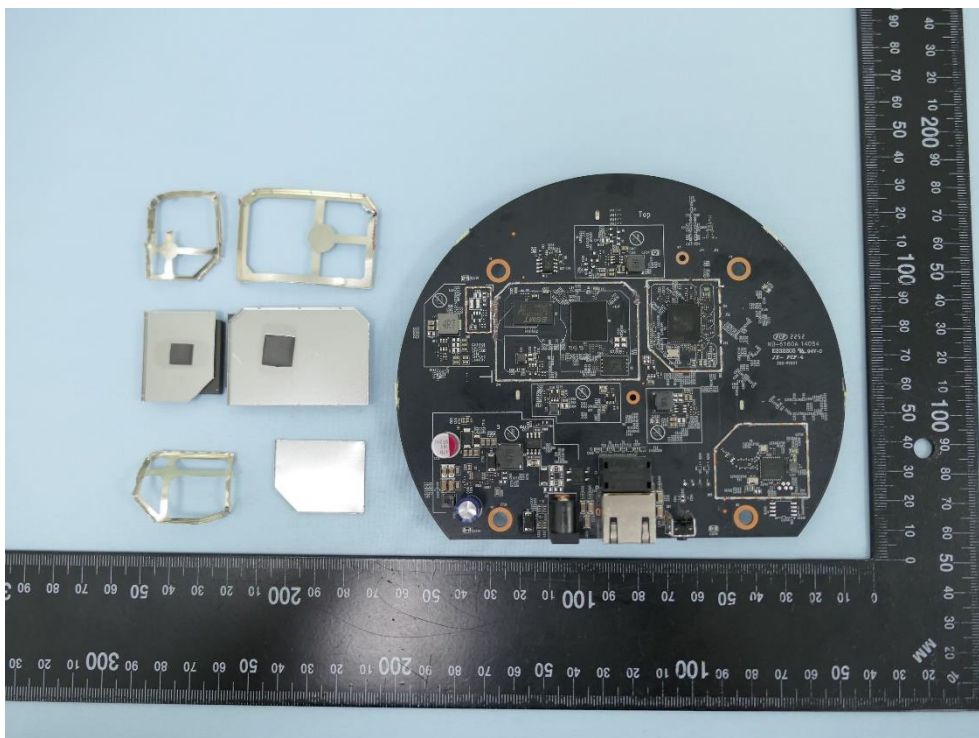

**Product: AX3000 Ceiling Mount  
Wi-Fi 6 Access Point**

**Brand Name: tp-link**

**Model Number: EAP650/  
EAP653**

### Internal Photograph

(1) EUT Photo

(2) EUT Photo

(3) EUT Photo

(4) EUT Photo

(5) EUT Photo

(6) EUT Photo

(7) EUT Photo