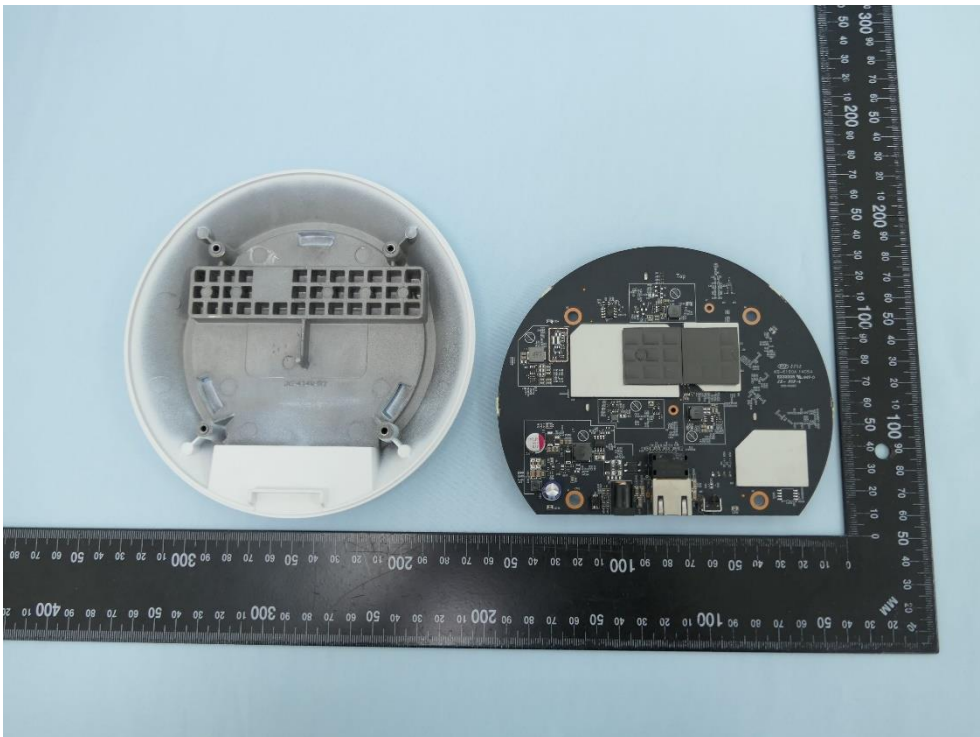

**Product: AX3000 Ceiling Mount  
Wi-Fi 6 Access Point**

**Brand Name: tp-link**

**Model Number: EAP650/  
EAP653**

### Internal Photograph

(1) EUT Photo

(2) EUT Photo

(3) EUT Photo

(4) EUT Photo

(5) EUT Photo

(6) EUT Photo

(7) EUT Photo

(8) EUT Photo

(9) EUT Photo

(10) EUT Photo

(13) EUT Photo

(14) EUT Photo