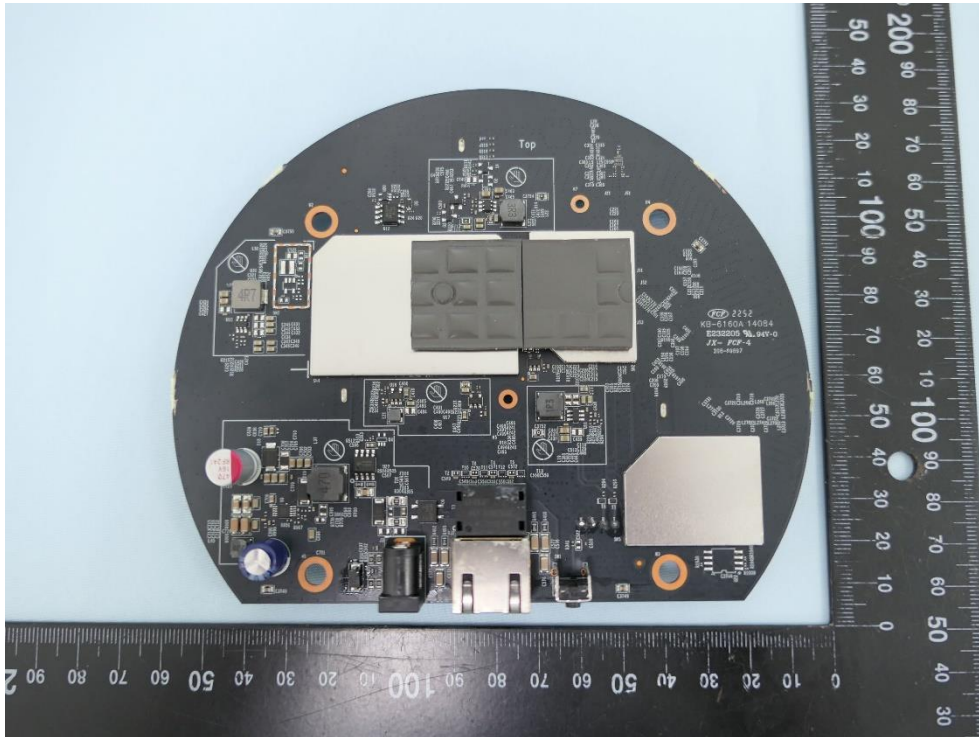

**Product: AX3000 Ceiling Mount  
Wi-Fi 6 Access Point**

**Brand Name: tp-link**

**Model Number: EAP650/  
EAP653**

### Internal Photograph

(1) EUT Photo

(2) EUT Photo

(3) EUT Photo

(4) EUT Photo

(5) EUT Photo

(6) EUT Photo

(7) EUT Photo

(8) EUT Photo

(9) EUT Photo

(10) EUT Photo

(11) EUT Photo

(12) EUT Photo

(13) EUT Photo

(14) EUT Photo