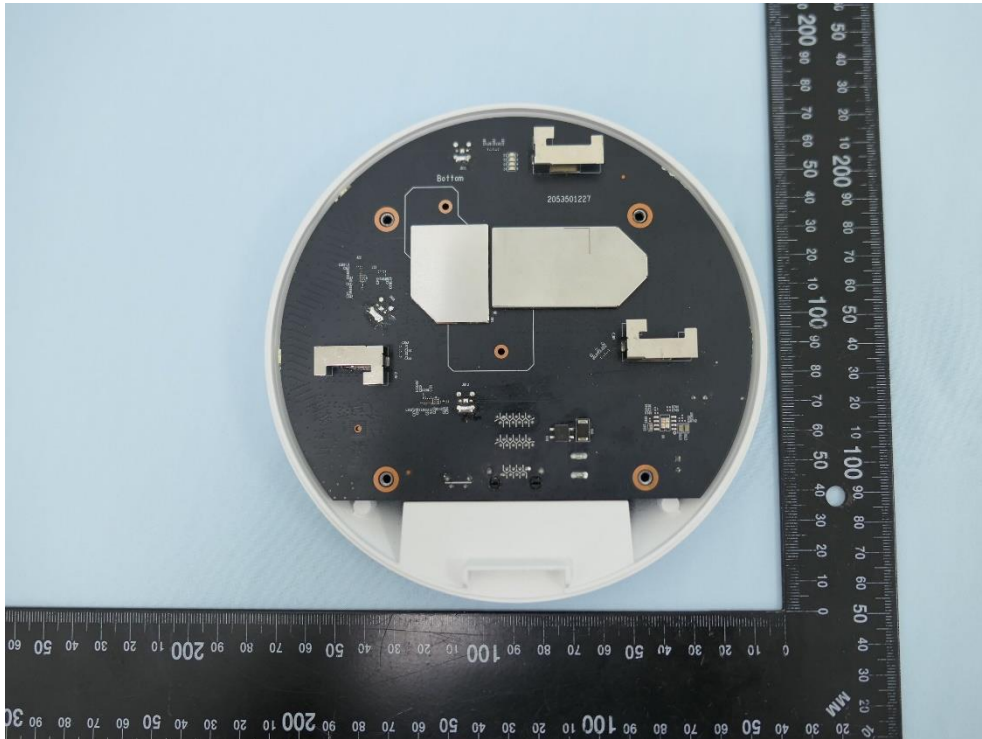

**Product: AX3000 Ceiling Mount  
Wi-Fi 6 Access Point**

**Brand Name: tp-link**

**Model Number: EAP650/  
EAP653**

### Internal Photograph

(1) EUT Photo

(2) EUT Photo

(3) EUT Photo

(4) EUT Photo

(5) EUT Photo

(6) EUT Photo

(7) EUT Photo

(8) EUT Photo

(9) EUT Photo

(10) EUT Photo

(11) EUT Photo

(12) EUT Photo

(13) EUT Photo

(14) EUT Photo