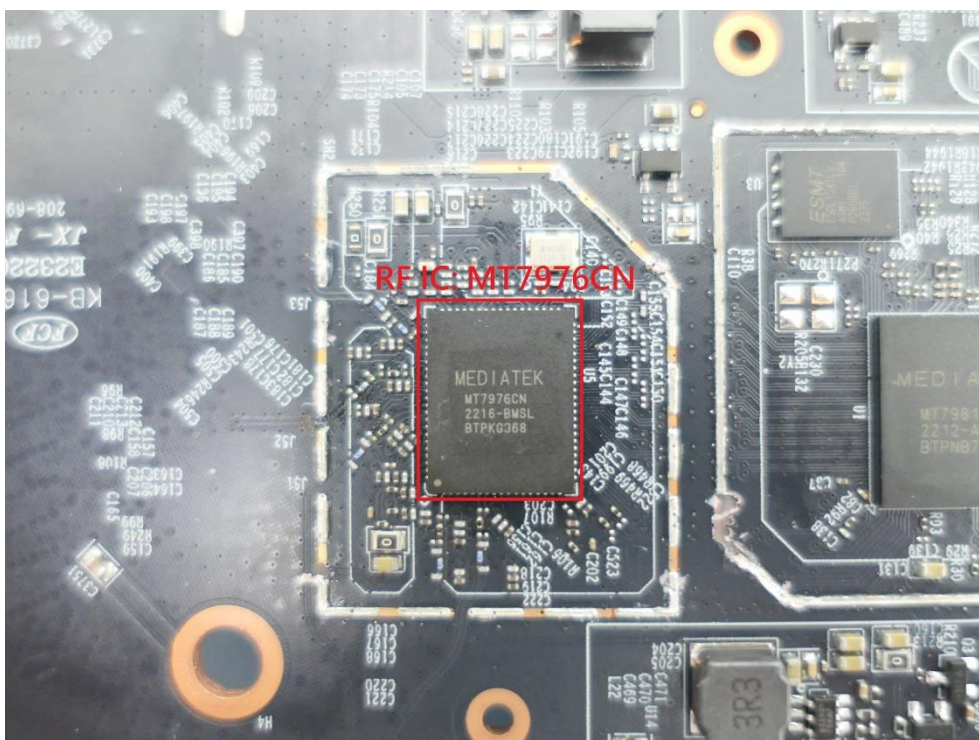

**Product: AX3000 Ceiling Mount  
Wi-Fi 6 Access Point**

**Brand Name: tp-link**

**Model Number: EAP650/  
EAP653**

### Internal Photograph

(1) EUT Photo

(2) EUT Photo

(3) EUT Photo

(4) EUT Photo

(5) EUT Photo

(6) EUT Photo

(7) EUT Photo

(8) EUT Photo

(9) EUT Photo

(10) EUT Photo

(11) EUT Photo

(12) EUT Photo

(13) EUT Photo

(14) EUT Photo