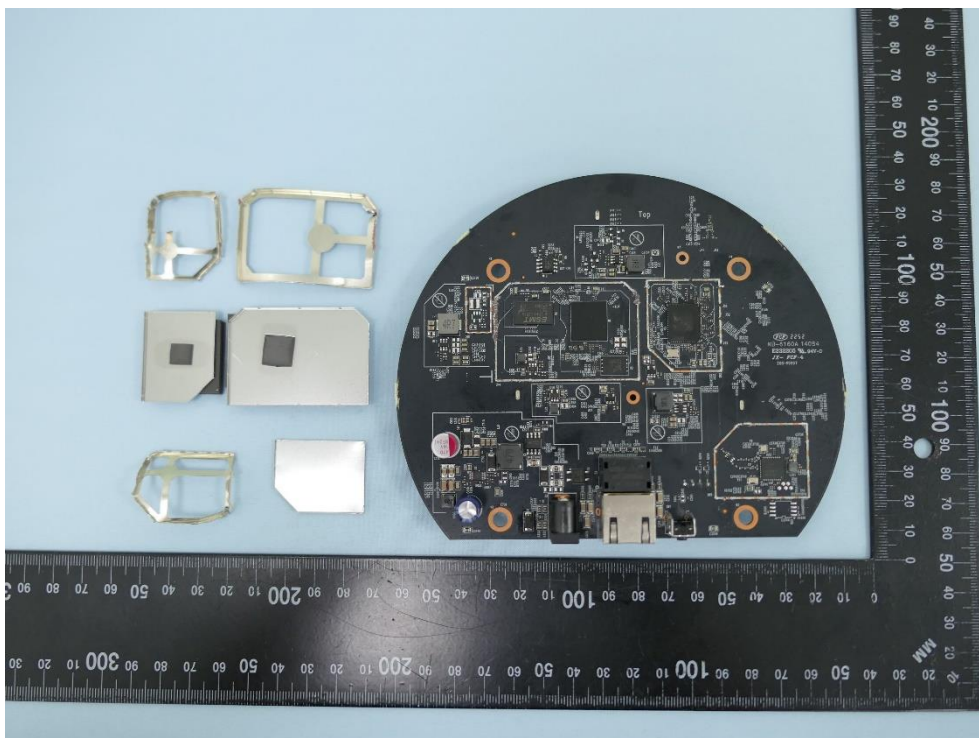

**Product: AX3000 Ceiling Mount  
Wi-Fi 6 Access Point**

**Brand Name: tp-link**

**Model Number: EAP650/  
EAP653**

### Internal Photograph

(1) EUT Photo

(2) EUT Photo

(3) EUT Photo

(4) EUT Photo

(5) EUT Photo

(6) EUT Photo

(7) EUT Photo

(8) EUT Photo

(9) EUT Photo

(10) EUT Photo

(11) EUT Photo

(12) EUT Photo

(13) EUT Photo

(14) EUT Photo