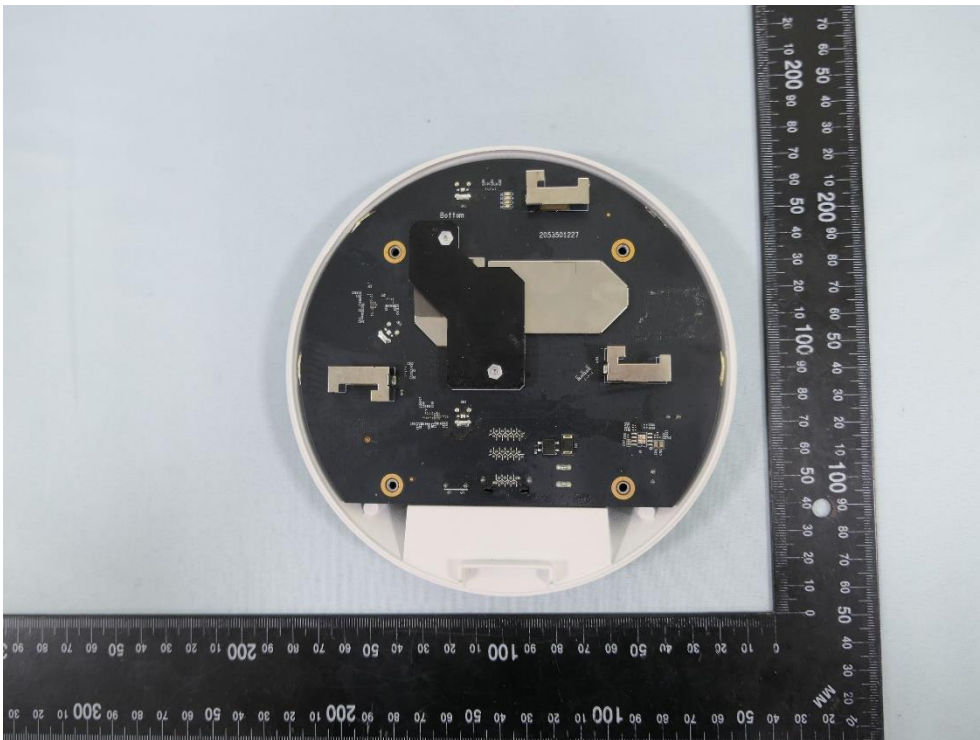

**Product: AX3000 Ceiling Mount  
Wi-Fi 6 Access Point**

**Brand Name: tp-link**

**Model Number: EAP650/  
EAP653**

### Internal Photograph

(1) EUT Photo

(2) EUT Photo

(3) EUT Photo

(4) EUT Photo

(5) EUT Photo

(6) EUT Photo

(7) EUT Photo