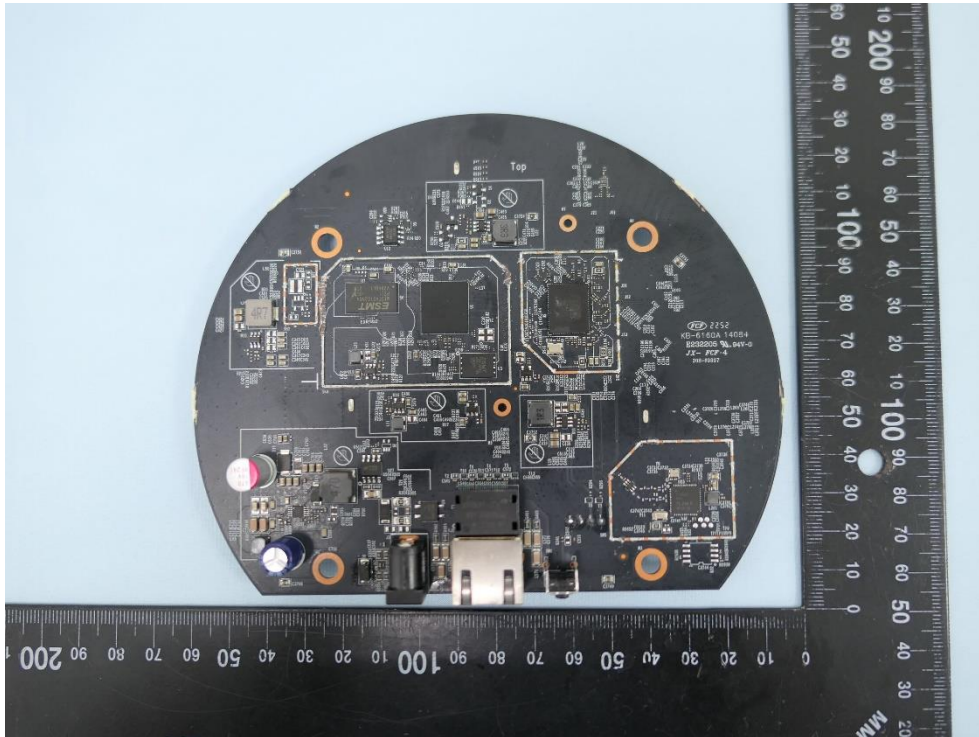

**Product: AX3000 Ceiling Mount  
Wi-Fi 6 Access Point**

**Brand Name: tp-link**

**Model Number: EAP650/  
EAP653**

### Internal Photograph

(1) EUT Photo

(2) EUT Photo

(3) EUT Photo

(4) EUT Photo

(5) EUT Photo

(6) EUT Photo

(7) EUT Photo

(8) EUT Photo

(9) EUT Photo

(10) EUT Photo

(11) EUT Photo

(12) EUT Photo

(13) EUT Photo

(14) EUT Photo