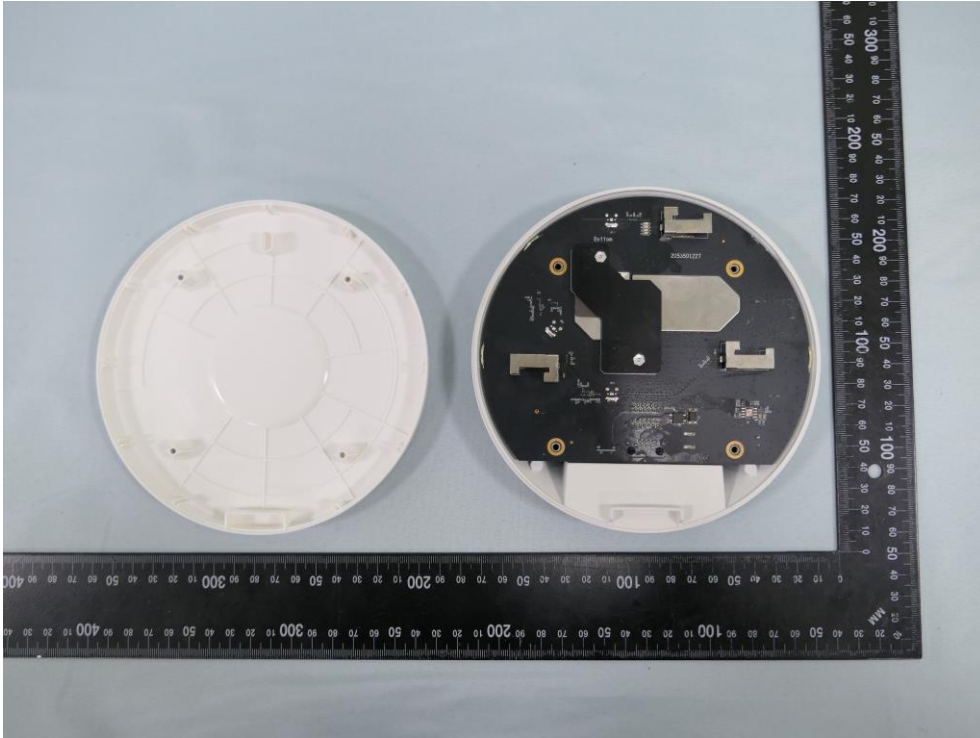

**Product: AX3000 Ceiling Mount  
Wi-Fi 6 Access Point**

**Brand Name: tp-link**

**Model Number: EAP650/  
EAP653**

### Internal Photograph

(1) EUT Photo

(2) EUT Photo

(3) EUT Photo

(4) EUT Photo

(5) EUT Photo

(6) EUT Photo

(7) EUT Photo