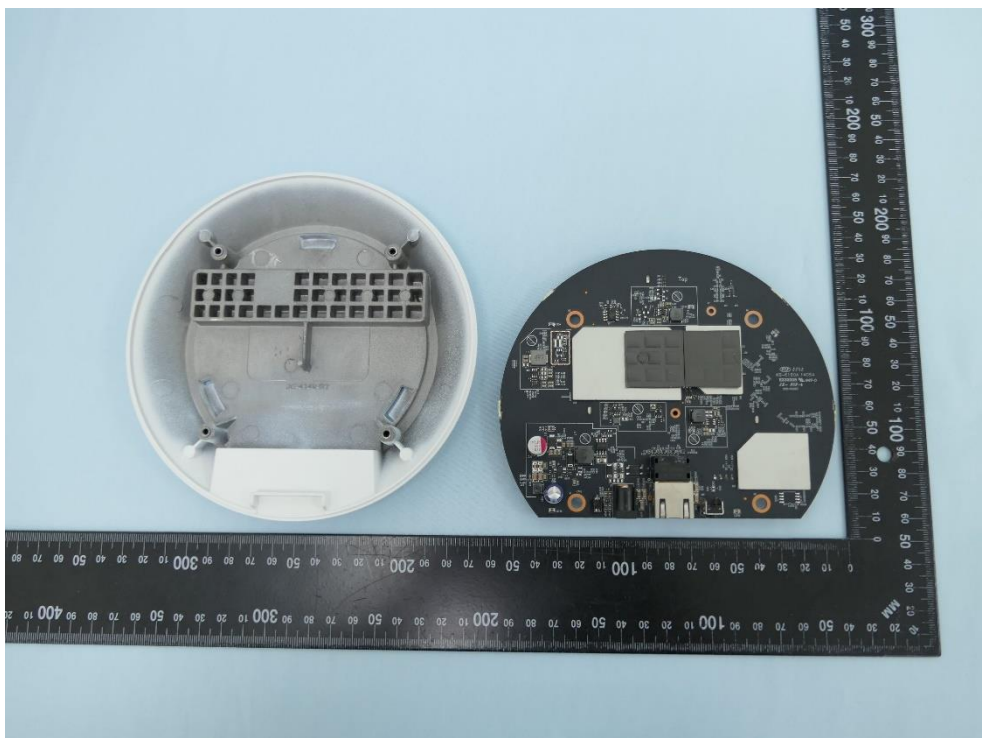

**Product: AX3000 Ceiling Mount  
Wi-Fi 6 Access Point**

**Brand Name: tp-link**

**Model Number: EAP650/  
EAP653**

### Internal Photograph

(1) EUT Photo

(2) EUT Photo

(3) EUT Photo

(4) EUT Photo

(5) EUT Photo

(6) EUT Photo

(7) EUT Photo

(8) EUT Photo

(9) EUT Photo

(10) EUT Photo

(11) EUT Photo

(12) EUT Photo

(13) EUT Photo

(14) EUT Photo