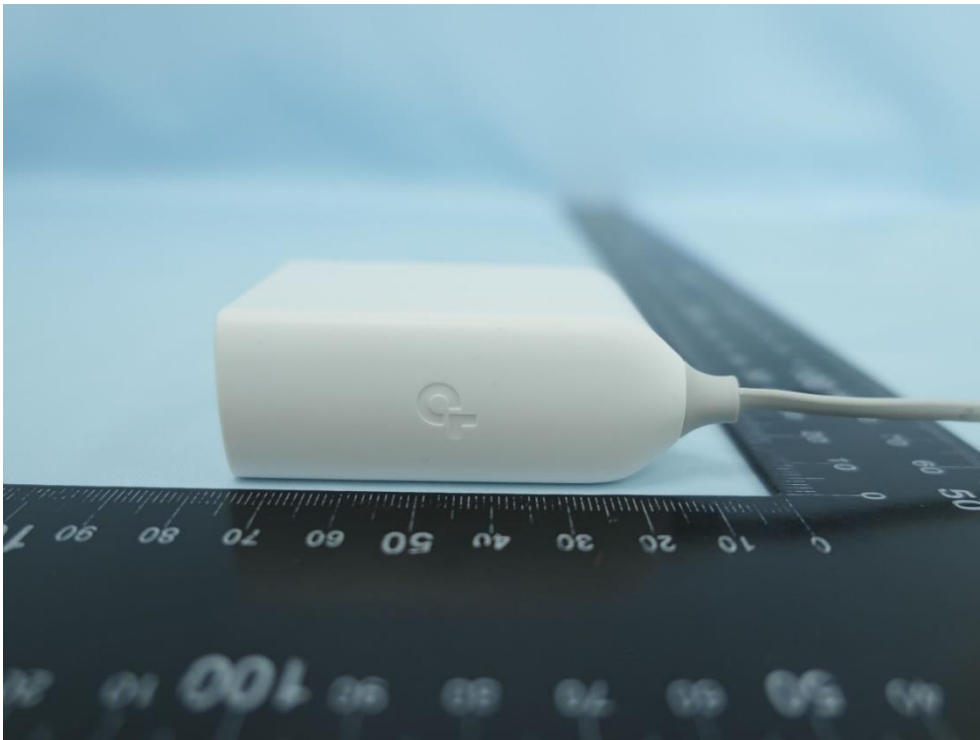

(10) EUT Photo