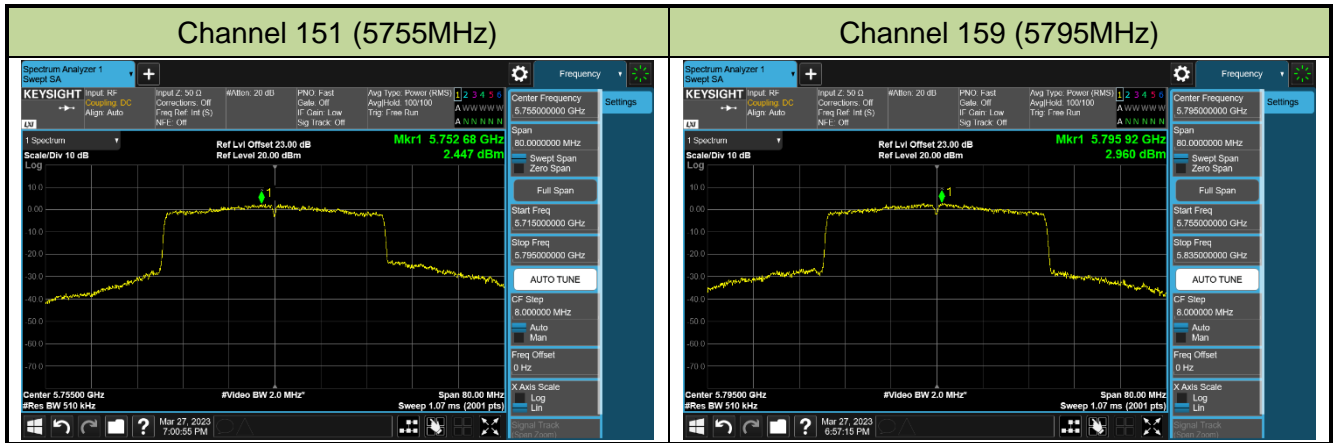

**Channel 116 (5580MHz)**

## 802.11ax-HE40 Power Spectral Density - Ant 1

Channel 38 (5190MHz)

Channel 46 (5230MHz)

Channel 54 (5270MHz)

Channel 62 (5310MHz)

Channel 102 (5510MHz)

Channel 110 (5550MHz)

Channel 134 (5670MHz)

Channel 142 (5710MHz)