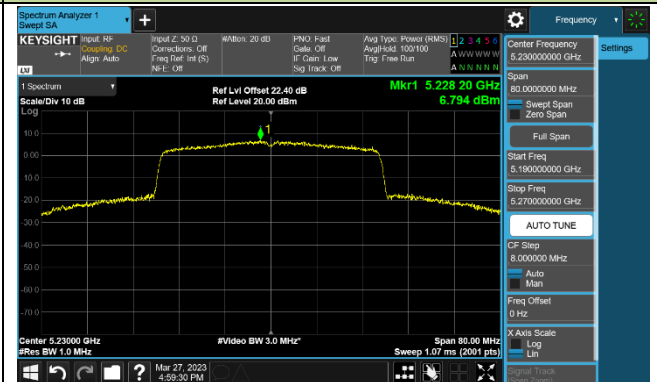

Channel 46 (5230MHz)