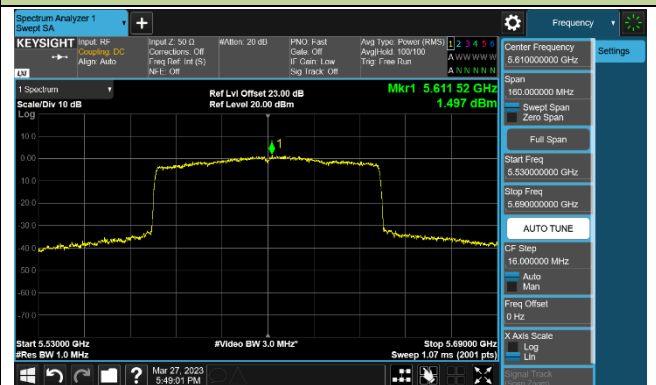

Channel 142 (5710MHz)

### 802.11ax-HE80 Power Spectral Density - Ant 1

Channel 42 (5210MHz)

Channel 58 (5290MHz)

Channel 106 (5530MHz)

Channel 122 (5610MHz)

Channel 138 (5690MHz)

Channel 155 (5775MHz)

### 802.11ax-HE160 Power Spectral Density - Ant 1

Channel 50 (5250MHz)

Channel 114 (5570MHz)