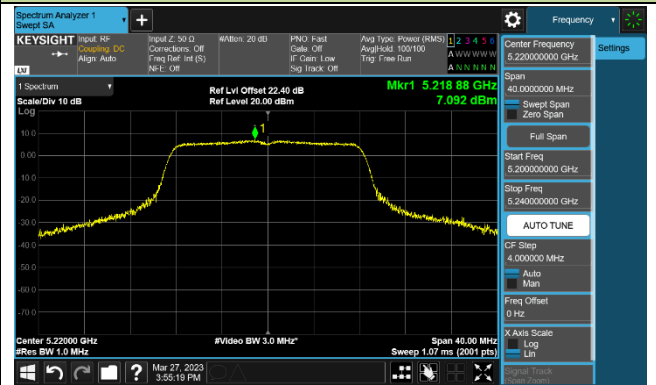

## 802.11ax-HE160 Power Spectral Density - Ant 0

Channel 50 (5250MHz)

Channel 114 (5570MHz)

### 802.11a Power Spectral Density - Ant 1

Channel 36 (5180MHz)

Channel 44 (5220MHz)

Channel 48 (5240MHz)

Channel 52 (5260MHz)

Channel 60 (5300MHz)

Channel 64 (5320MHz)