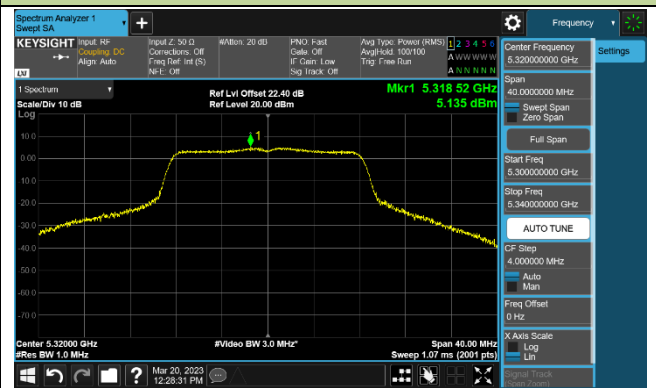

## 802.11ax-HE160 Power Spectral Density - Ant 0

Channel 50 (5250MHz)

Channel 114 (5570MHz)

### 802.11a Power Spectral Density - Ant 1

Channel 36 (5180MHz)

Channel 44 (5220MHz)

Channel 48 (5240MHz)

Channel 52 (5260MHz)

Channel 60 (5300MHz)

Channel 64 (5320MHz)

### 802.11ac-VHT20 Power Spectral Density - Ant 1

Channel 36 (5180MHz)

Channel 44 (5220MHz)

Channel 48 (5240MHz)

Channel 52 (5260MHz)

Channel 60 (5300MHz)

Channel 64 (5320MHz)

Channel 100 (5500MHz)

Channel 116 (5580MHz)