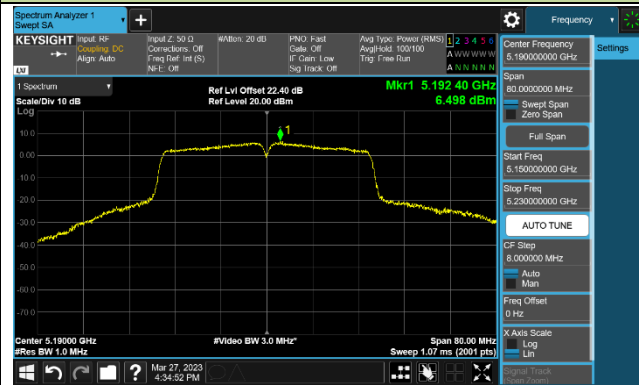

802.11ac-VHT40 Power Spectral Density - Ant 1

Channel 38 (5190MHz)