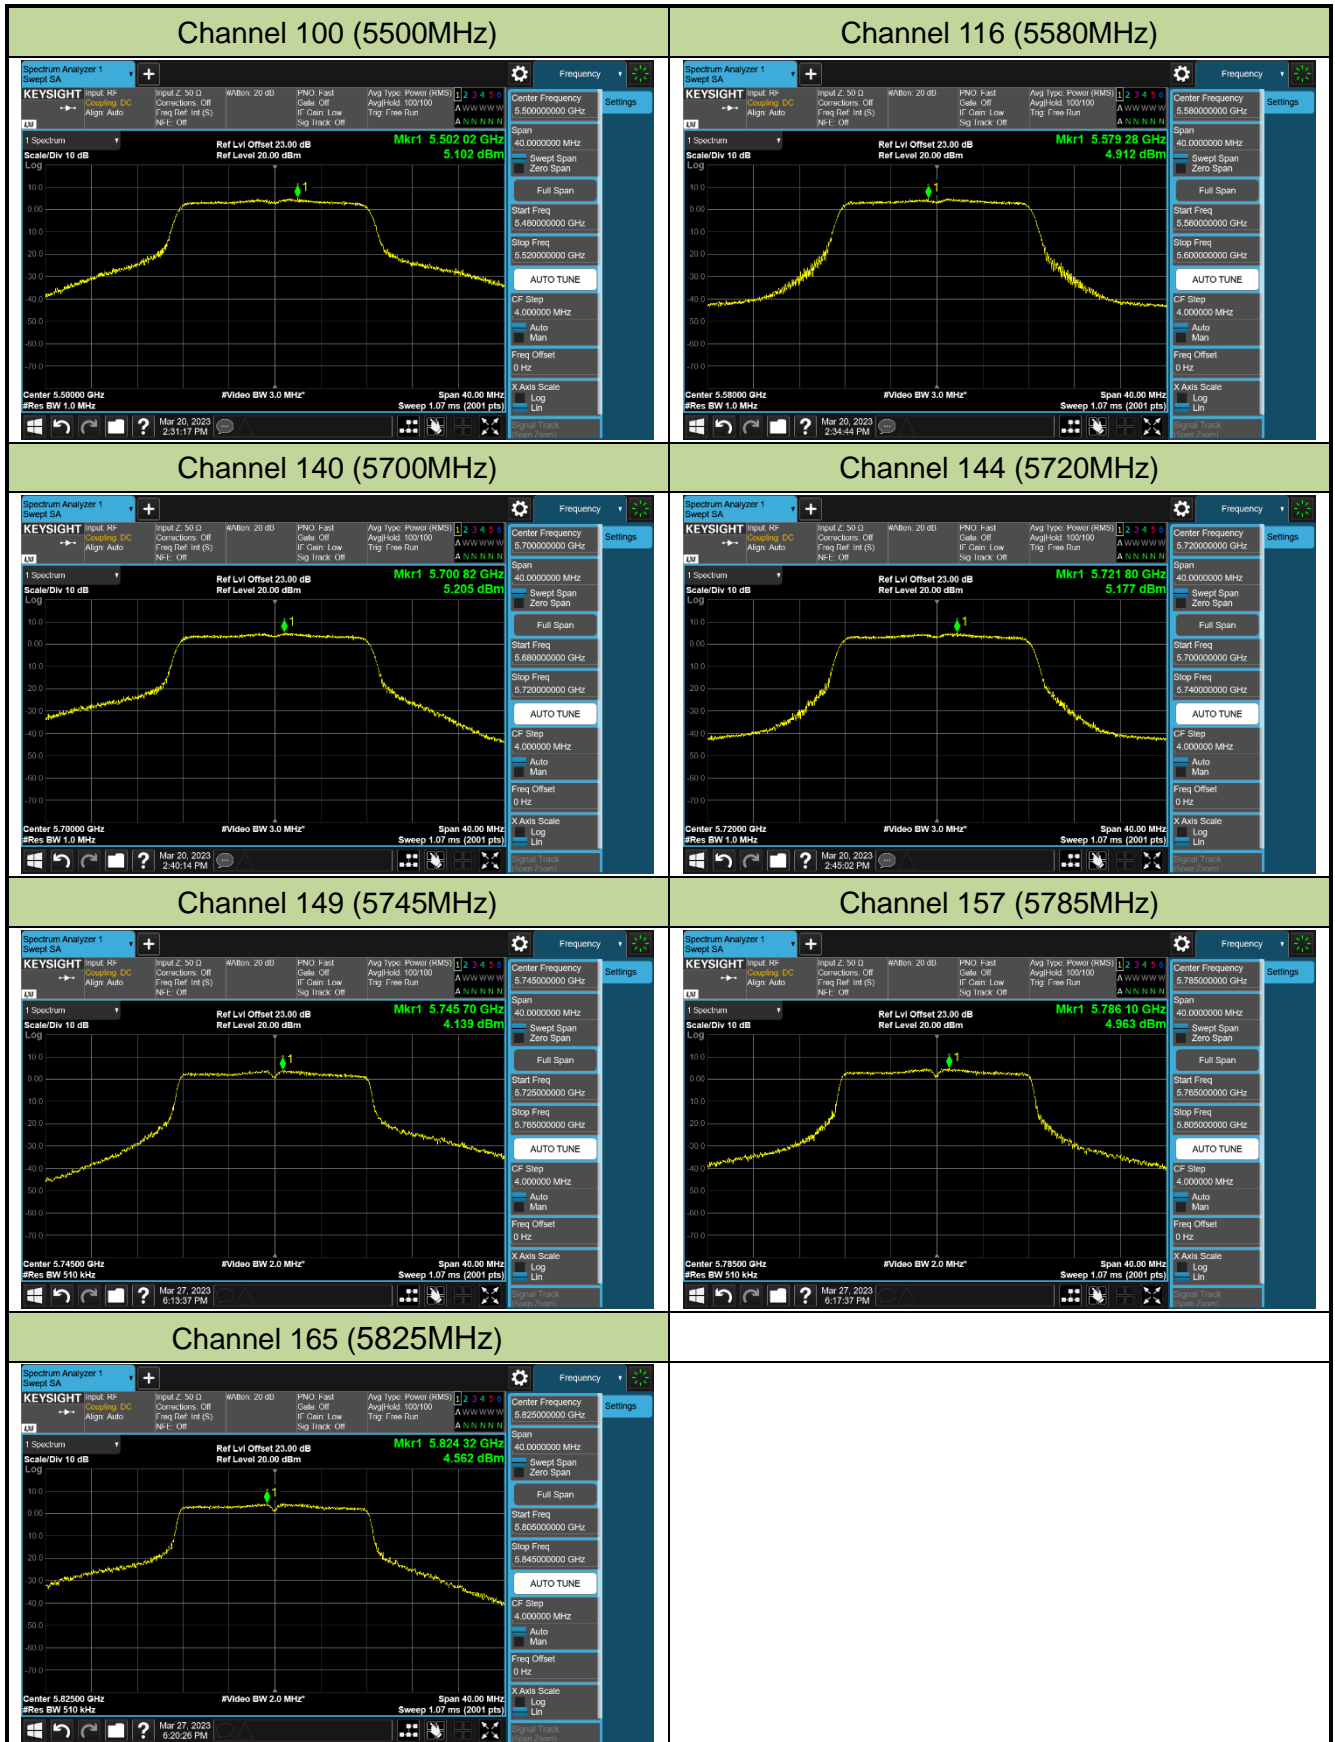

## 802.11ax-HE160 Power Spectral Density - Ant 0

Channel 50 (5250MHz)

Channel 114 (5570MHz)

### 802.11a Power Spectral Density - Ant 1

Channel 36 (5180MHz)

Channel 44 (5220MHz)

Channel 48 (5240MHz)

Channel 52 (5260MHz)

Channel 60 (5300MHz)

Channel 64 (5320MHz)

### 802.11ac-VHT20 Power Spectral Density - Ant 1

Channel 36 (5180MHz)

Channel 44 (5220MHz)

Channel 48 (5240MHz)

Channel 52 (5260MHz)

Channel 60 (5300MHz)

Channel 64 (5320MHz)

Channel 100 (5500MHz)

Channel 116 (5580MHz)