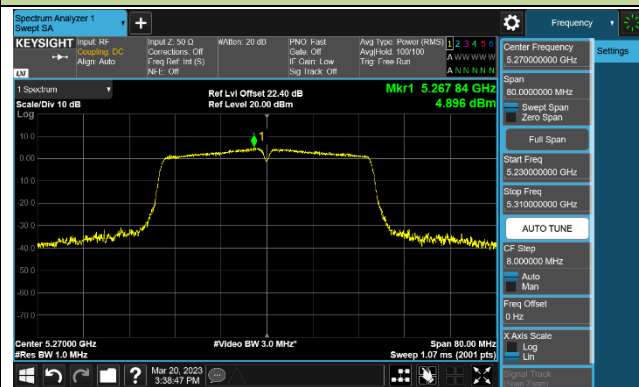

Channel 54 (5270MHz)