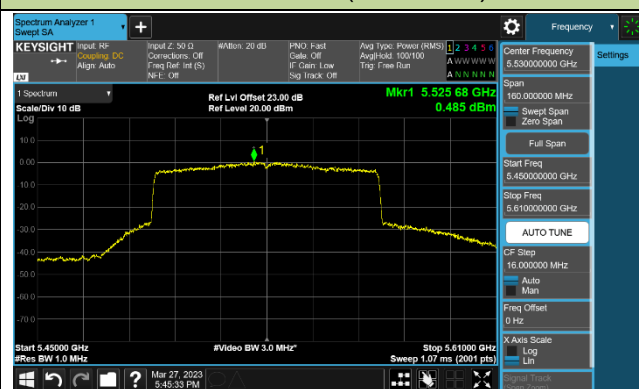

## 802.11ax-HE80 Power Spectral Density - Ant 0

Channel 42 (5210MHz)

Channel 58 (5290MHz)

Channel 106 (5530MHz)

Channel 122 (5610MHz)

Channel 138 (5690MHz)

Channel 155 (5775MHz)

## 802.11ax-HE160 Power Spectral Density - Ant 0

Channel 50 (5250MHz)

Channel 114 (5570MHz)