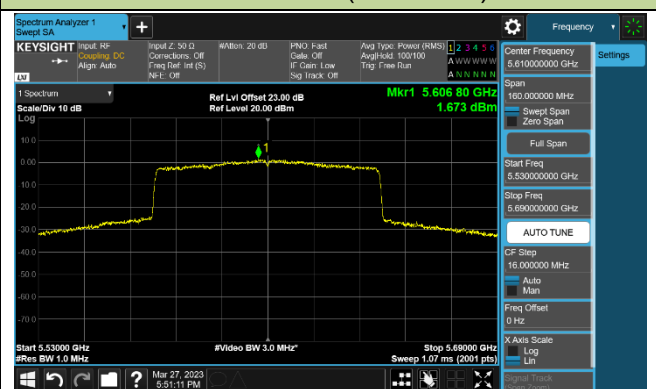

## 802.11ax-HE80 Power Spectral Density - Ant 0

Channel 42 (5210MHz)

Channel 58 (5290MHz)

Channel 106 (5530MHz)

Channel 122 (5610MHz)

Channel 138 (5690MHz)

Channel 155 (5775MHz)

## 802.11ax-HE160 Power Spectral Density - Ant 0

Channel 50 (5250MHz)

Channel 114 (5570MHz)