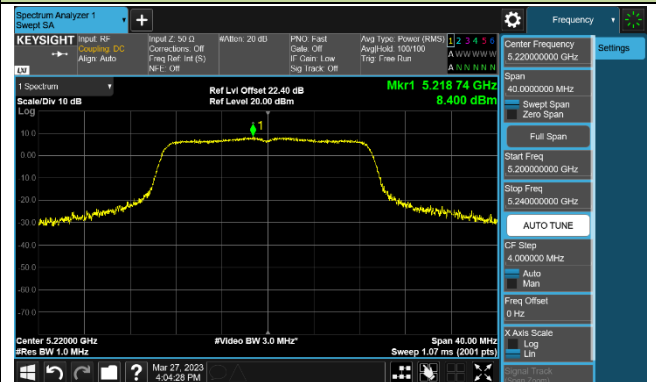

## 802.11ax-HE160 Power Spectral Density - Ant 0

Channel 50 (5250MHz)

Channel 114 (5570MHz)

### 802.11a Power Spectral Density - Ant 1

Channel 36 (5180MHz)

Channel 44 (5220MHz)

Channel 48 (5240MHz)

Channel 52 (5260MHz)

Channel 60 (5300MHz)

Channel 64 (5320MHz)

### 802.11ac-VHT20 Power Spectral Density - Ant 1

Channel 36 (5180MHz)

Channel 44 (5220MHz)

Channel 48 (5240MHz)

Channel 52 (5260MHz)

Channel 60 (5300MHz)

Channel 64 (5320MHz)

Channel 100 (5500MHz)

Channel 116 (5580MHz)