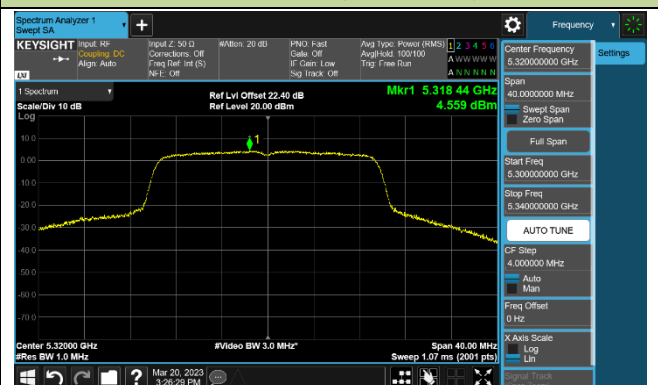

### 802.11ac-VHT160 Power Spectral Density - Ant 1

Channel 50 (5250MHz)

Channel 114 (5570MHz)

### 802.11ax-HE20 Power Spectral Density - Ant 1

**Channel 36 (5180MHz)**

**Channel 44 (5220MHz)**

**Channel 48 (5240MHz)**

**Channel 52 (5260MHz)**

**Channel 60 (5300MHz)**

**Channel 64 (5320MHz)**

**Channel 100 (5500MHz)**

**Channel 116 (5580MHz)**