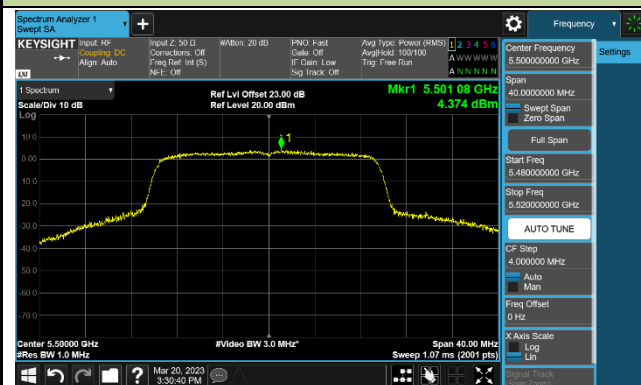

### 802.11ac-VHT160 Power Spectral Density - Ant 1

Channel 50 (5250MHz)

Channel 114 (5570MHz)

### 802.11ax-HE20 Power Spectral Density - Ant 1

**Channel 36 (5180MHz)**

**Channel 44 (5220MHz)**

**Channel 48 (5240MHz)**

**Channel 52 (5260MHz)**

**Channel 60 (5300MHz)**

**Channel 64 (5320MHz)**

**Channel 100 (5500MHz)**

**Channel 116 (5580MHz)**