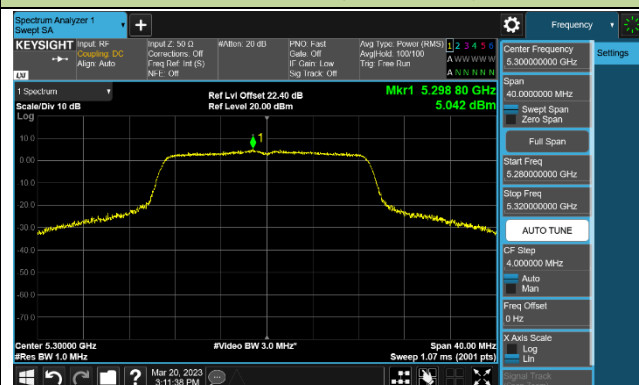

### 802.11ac-VHT20 Power Spectral Density - Ant 1

Channel 36 (5180MHz)

Channel 44 (5220MHz)

Channel 48 (5240MHz)

Channel 52 (5260MHz)

Channel 60 (5300MHz)

Channel 64 (5320MHz)

Channel 100 (5500MHz)

Channel 116 (5580MHz)