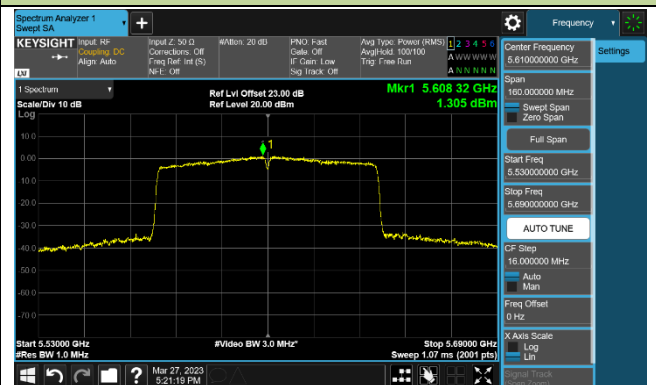

### Channel 142 (5710MHz)

### 802.11ac-VHT80 Power Spectral Density - Ant 1

Channel 42 (5210MHz)

Channel 58 (5290MHz)

Channel 106 (5530MHz)

Channel 122 (5610MHz)

Channel 138 (5690MHz)

Channel 155 (5775MHz)

### 802.11ac-VHT160 Power Spectral Density - Ant 1

Channel 50 (5250MHz)

Channel 114 (5570MHz)