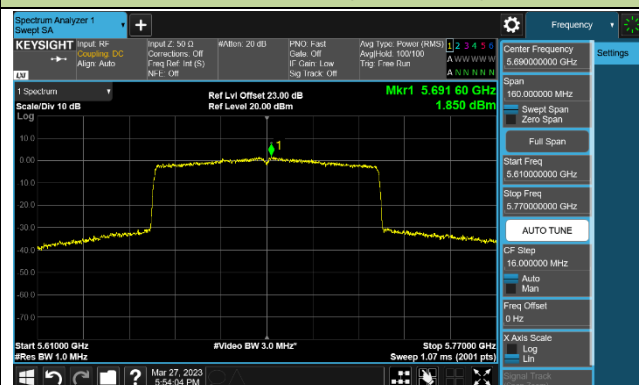

Channel 142 (5710MHz)

### 802.11ax-HE80 Power Spectral Density - Ant 1

Channel 42 (5210MHz)

Channel 58 (5290MHz)

Channel 106 (5530MHz)

Channel 122 (5610MHz)

Channel 138 (5690MHz)

Channel 155 (5775MHz)

### 802.11ax-HE160 Power Spectral Density - Ant 1

Channel 50 (5250MHz)

Channel 114 (5570MHz)