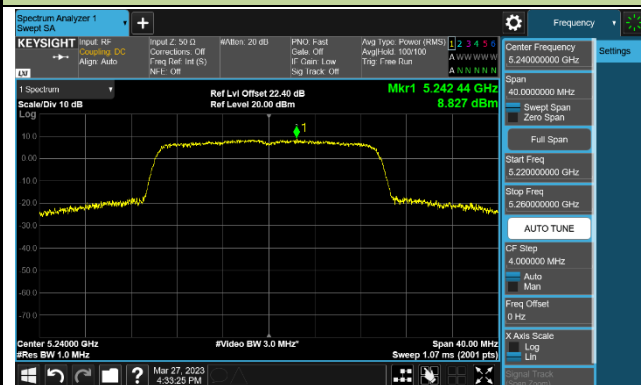

### 802.11ac-VHT160 Power Spectral Density - Ant 1

Channel 50 (5250MHz)

Channel 114 (5570MHz)

### 802.11ax-HE20 Power Spectral Density - Ant 1

**Channel 36 (5180MHz)**

**Channel 44 (5220MHz)**

**Channel 48 (5240MHz)**

**Channel 52 (5260MHz)**

**Channel 60 (5300MHz)**

**Channel 64 (5320MHz)**

**Channel 100 (5500MHz)**

**Channel 116 (5580MHz)**