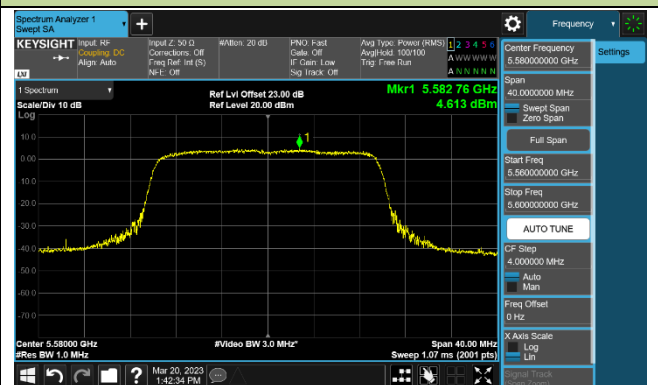

### 802.11ac-VHT160 Power Spectral Density - Ant 1

Channel 50 (5250MHz)

Channel 114 (5570MHz)

### 802.11ax-HE20 Power Spectral Density - Ant 1

**Channel 36 (5180MHz)**

**Channel 44 (5220MHz)**

**Channel 48 (5240MHz)**

**Channel 52 (5260MHz)**

**Channel 60 (5300MHz)**

**Channel 64 (5320MHz)**

**Channel 100 (5500MHz)**

**Channel 116 (5580MHz)**