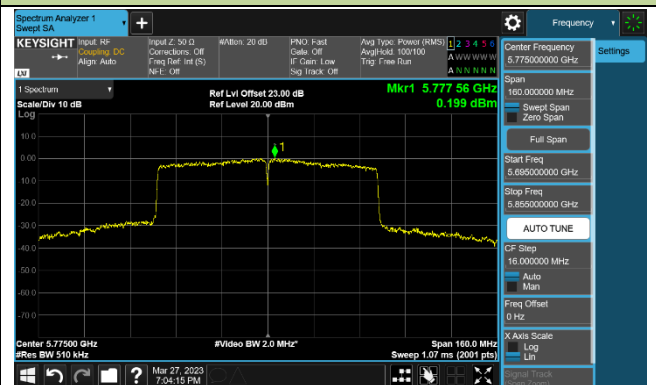

### Channel 142 (5710MHz)

### 802.11ac-VHT80 Power Spectral Density - Ant 1

Channel 42 (5210MHz)

Channel 58 (5290MHz)

Channel 106 (5530MHz)

Channel 122 (5610MHz)

Channel 138 (5690MHz)

Channel 155 (5775MHz)

### 802.11ac-VHT160 Power Spectral Density - Ant 1

Channel 50 (5250MHz)

Channel 114 (5570MHz)