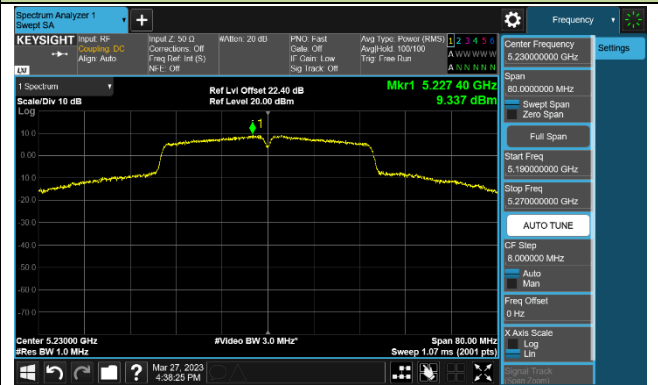

Channel 46 (5230MHz)