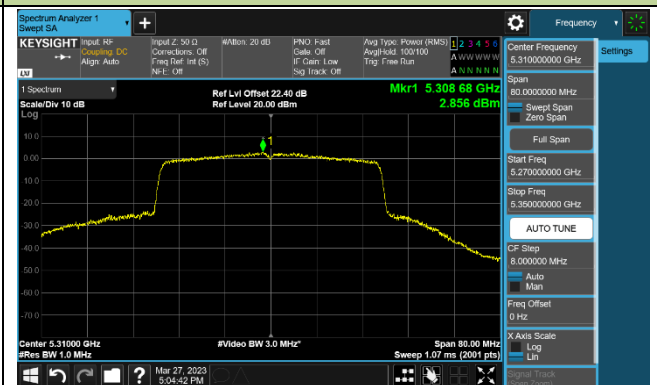

**Channel 116 (5580MHz)**

## 802.11ax-HE40 Power Spectral Density - Ant 1

Channel 38 (5190MHz)

Channel 46 (5230MHz)

Channel 54 (5270MHz)

Channel 62 (5310MHz)

Channel 102 (5510MHz)

Channel 110 (5550MHz)

Channel 134 (5670MHz)

Channel 142 (5710MHz)