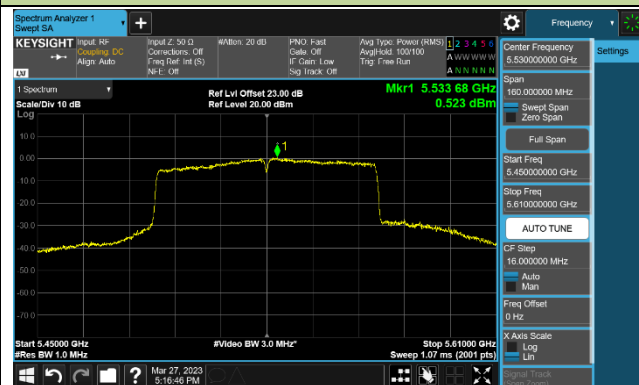

### Channel 142 (5710MHz)

### 802.11ac-VHT80 Power Spectral Density - Ant 1

Channel 42 (5210MHz)

Channel 58 (5290MHz)

Channel 106 (5530MHz)

Channel 122 (5610MHz)

Channel 138 (5690MHz)

Channel 155 (5775MHz)

### 802.11ac-VHT160 Power Spectral Density - Ant 1

Channel 50 (5250MHz)

Channel 114 (5570MHz)