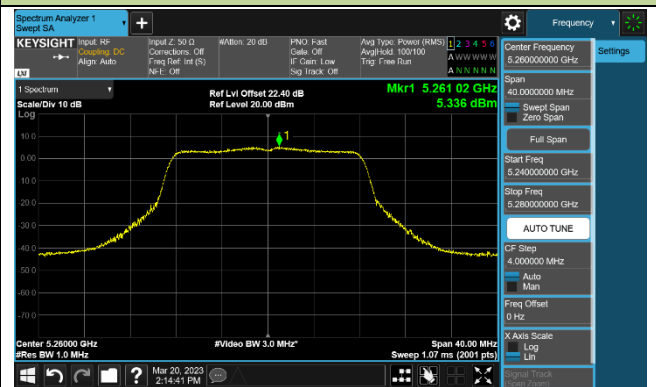

## 802.11ax-HE160 Power Spectral Density - Ant 0

Channel 50 (5250MHz)

Channel 114 (5570MHz)

### 802.11a Power Spectral Density - Ant 1

Channel 36 (5180MHz)

Channel 44 (5220MHz)

Channel 48 (5240MHz)

Channel 52 (5260MHz)

Channel 60 (5300MHz)

Channel 64 (5320MHz)

### 802.11ac-VHT20 Power Spectral Density - Ant 1

Channel 36 (5180MHz)

Channel 44 (5220MHz)

Channel 48 (5240MHz)

Channel 52 (5260MHz)

Channel 60 (5300MHz)

Channel 64 (5320MHz)

Channel 100 (5500MHz)

Channel 116 (5580MHz)