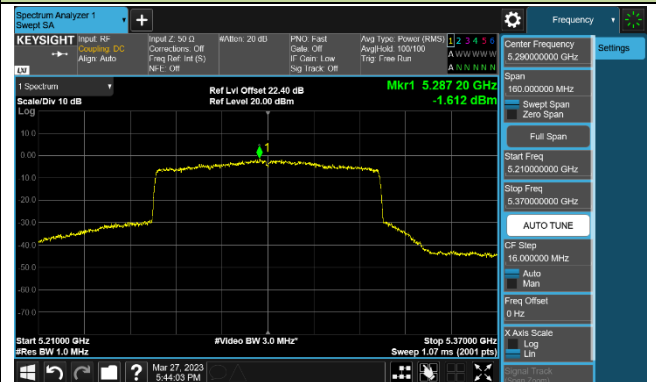

## 802.11ax-HE80 Power Spectral Density - Ant 0

Channel 42 (5210MHz)

Channel 58 (5290MHz)

Channel 106 (5530MHz)

Channel 122 (5610MHz)

Channel 138 (5690MHz)

Channel 155 (5775MHz)

## 802.11ax-HE160 Power Spectral Density - Ant 0

Channel 50 (5250MHz)

Channel 114 (5570MHz)