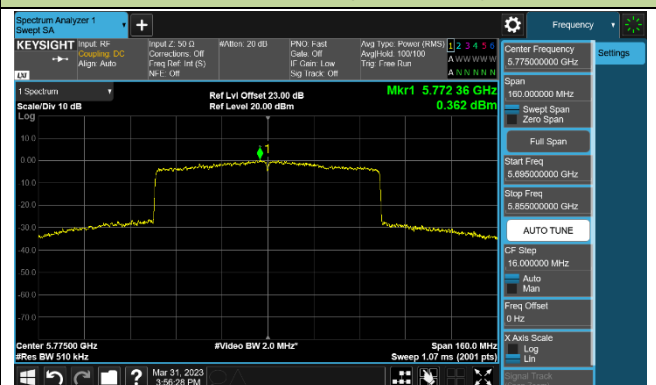

## 802.11ax-HE80 Power Spectral Density - Ant 0

Channel 42 (5210MHz)

Channel 58 (5290MHz)

Channel 106 (5530MHz)

Channel 122 (5610MHz)

Channel 138 (5690MHz)

Channel 155 (5775MHz)

## 802.11ax-HE160 Power Spectral Density - Ant 0

Channel 50 (5250MHz)

Channel 114 (5570MHz)