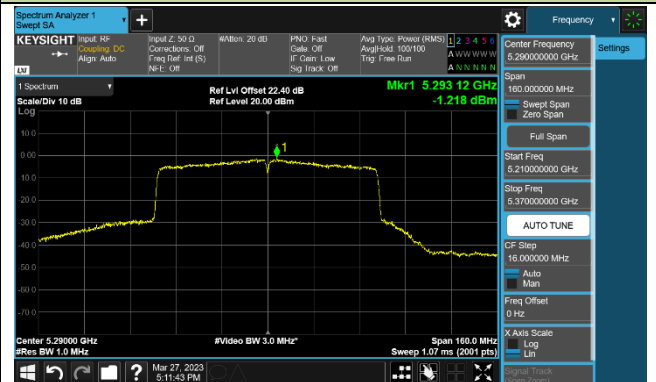

### Channel 134 (5670MHz)

### Channel 142 (5710MHz)

### 802.11ac-VHT80 Power Spectral Density - Ant 1

Channel 42 (5210MHz)

Channel 58 (5290MHz)

Channel 106 (5530MHz)

Channel 122 (5610MHz)

Channel 138 (5690MHz)

Channel 155 (5775MHz)