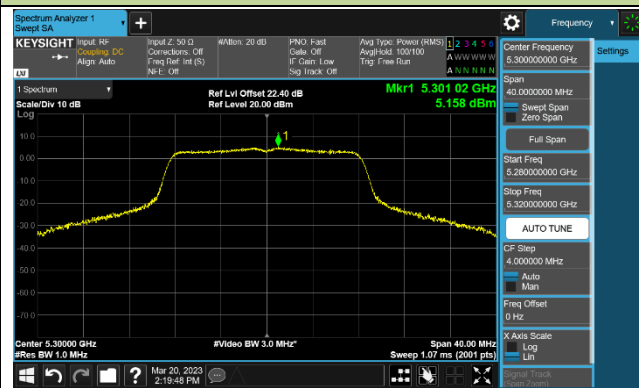

## 802.11ax-HE160 Power Spectral Density - Ant 0

Channel 50 (5250MHz)

Channel 114 (5570MHz)

### 802.11a Power Spectral Density - Ant 1

Channel 36 (5180MHz)

Channel 44 (5220MHz)

Channel 48 (5240MHz)

Channel 52 (5260MHz)

Channel 60 (5300MHz)

Channel 64 (5320MHz)

### 802.11ac-VHT20 Power Spectral Density - Ant 1

Channel 36 (5180MHz)

Channel 44 (5220MHz)

Channel 48 (5240MHz)

Channel 52 (5260MHz)

Channel 60 (5300MHz)

Channel 64 (5320MHz)

Channel 100 (5500MHz)