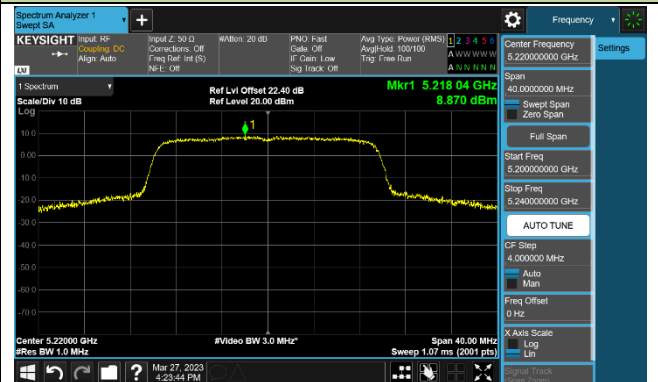

### 802.11ac-VHT80 Power Spectral Density - Ant 1

Channel 42 (5210MHz)

Channel 58 (5290MHz)

Channel 106 (5530MHz)

Channel 122 (5610MHz)

Channel 138 (5690MHz)

Channel 155 (5775MHz)

### 802.11ac-VHT160 Power Spectral Density - Ant 1

Channel 50 (5250MHz)

Channel 114 (5570MHz)

### 802.11ax-HE20 Power Spectral Density - Ant 1

**Channel 36 (5180MHz)**

**Channel 44 (5220MHz)**

**Channel 48 (5240MHz)**

**Channel 52 (5260MHz)**

**Channel 60 (5300MHz)**

**Channel 64 (5320MHz)**

**Channel 100 (5500MHz)**