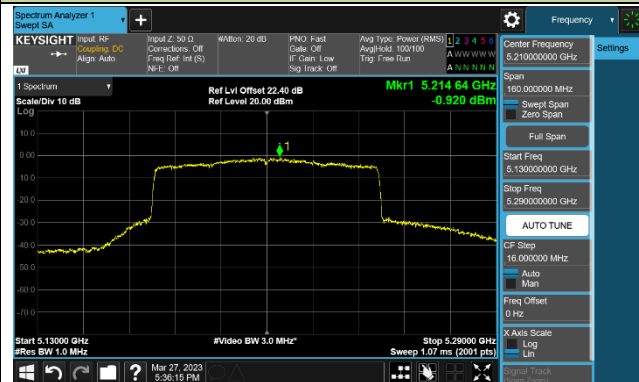

## 802.11ax-HE80 Power Spectral Density - Ant 0

Channel 42 (5210MHz)

Channel 58 (5290MHz)

Channel 106 (5530MHz)

Channel 122 (5610MHz)

Channel 138 (5690MHz)

Channel 155 (5775MHz)

## 802.11ax-HE160 Power Spectral Density - Ant 0

Channel 50 (5250MHz)

Channel 114 (5570MHz)