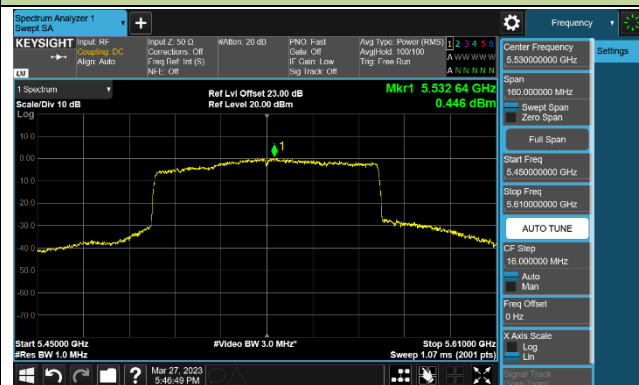

Channel 142 (5710MHz)

### 802.11ax-HE80 Power Spectral Density - Ant 1

Channel 42 (5210MHz)

Channel 58 (5290MHz)

Channel 106 (5530MHz)

Channel 122 (5610MHz)

Channel 138 (5690MHz)

Channel 155 (5775MHz)

### 802.11ax-HE160 Power Spectral Density - Ant 1

Channel 50 (5250MHz)

Channel 114 (5570MHz)