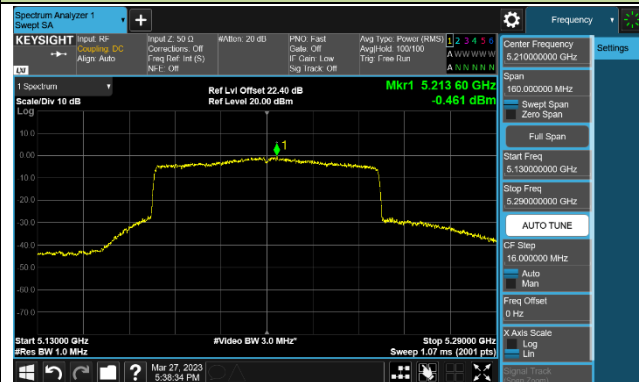

802.11ax-HE80 Power Spectral Density - Ant 1

Channel 42 (5210MHz)