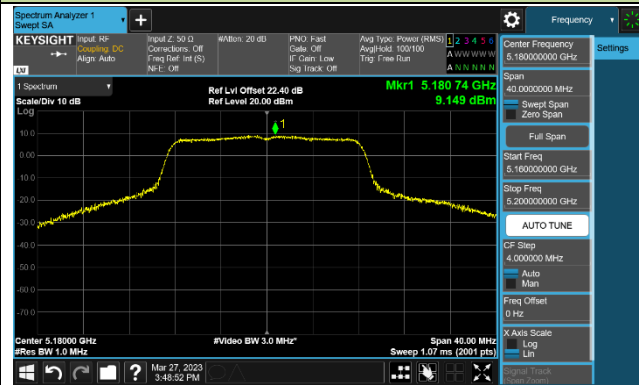

## 802.11ax-HE160 Power Spectral Density - Ant 0

Channel 50 (5250MHz)

Channel 114 (5570MHz)

### 802.11a Power Spectral Density - Ant 1

Channel 36 (5180MHz)

Channel 44 (5220MHz)

Channel 48 (5240MHz)

Channel 52 (5260MHz)

Channel 60 (5300MHz)

Channel 64 (5320MHz)