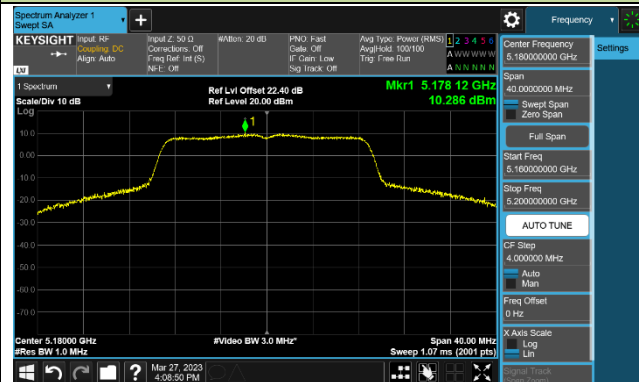

## 802.11ax-HE160 Power Spectral Density - Ant 0

Channel 50 (5250MHz)

Channel 114 (5570MHz)

### 802.11a Power Spectral Density - Ant 1

Channel 36 (5180MHz)

Channel 44 (5220MHz)

Channel 48 (5240MHz)

Channel 52 (5260MHz)

Channel 60 (5300MHz)

Channel 64 (5320MHz)

### 802.11ac-VHT20 Power Spectral Density - Ant 1

Channel 36 (5180MHz)

Channel 44 (5220MHz)

Channel 48 (5240MHz)

Channel 52 (5260MHz)

Channel 60 (5300MHz)

Channel 64 (5320MHz)

Channel 100 (5500MHz)

Channel 116 (5580MHz)