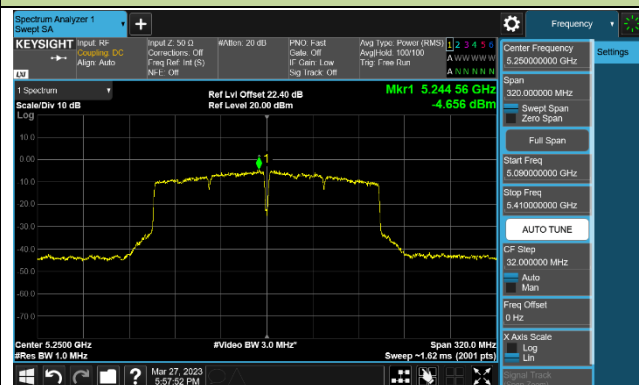

### Channel 142 (5710MHz)

### 802.11ac-VHT80 Power Spectral Density - Ant 1

Channel 42 (5210MHz)

Channel 58 (5290MHz)

Channel 106 (5530MHz)

Channel 122 (5610MHz)

Channel 138 (5690MHz)

Channel 155 (5775MHz)

### 802.11ac-VHT160 Power Spectral Density - Ant 1

Channel 50 (5250MHz)

Channel 114 (5570MHz)