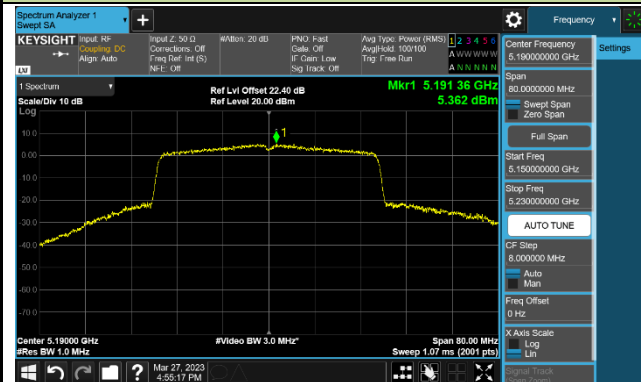

802.11ax-HE40 Power Spectral Density - Ant 1

Channel 38 (5190MHz)