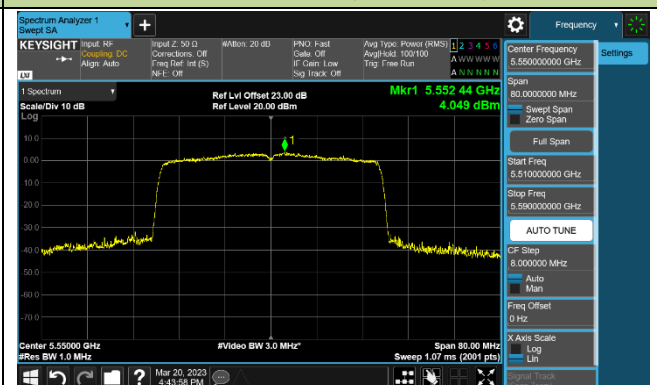

**Channel 116 (5580MHz)**

## 802.11ax-HE40 Power Spectral Density - Ant 1

Channel 38 (5190MHz)

Channel 46 (5230MHz)

Channel 54 (5270MHz)

Channel 62 (5310MHz)

Channel 102 (5510MHz)

Channel 110 (5550MHz)

Channel 134 (5670MHz)

Channel 142 (5710MHz)