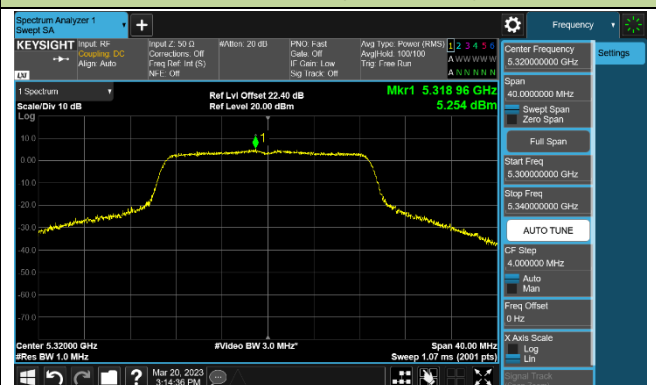

### 802.11ac-VHT20 Power Spectral Density - Ant 1

Channel 36 (5180MHz)

Channel 44 (5220MHz)

Channel 48 (5240MHz)

Channel 52 (5260MHz)

Channel 60 (5300MHz)

Channel 64 (5320MHz)

Channel 100 (5500MHz)

Channel 116 (5580MHz)