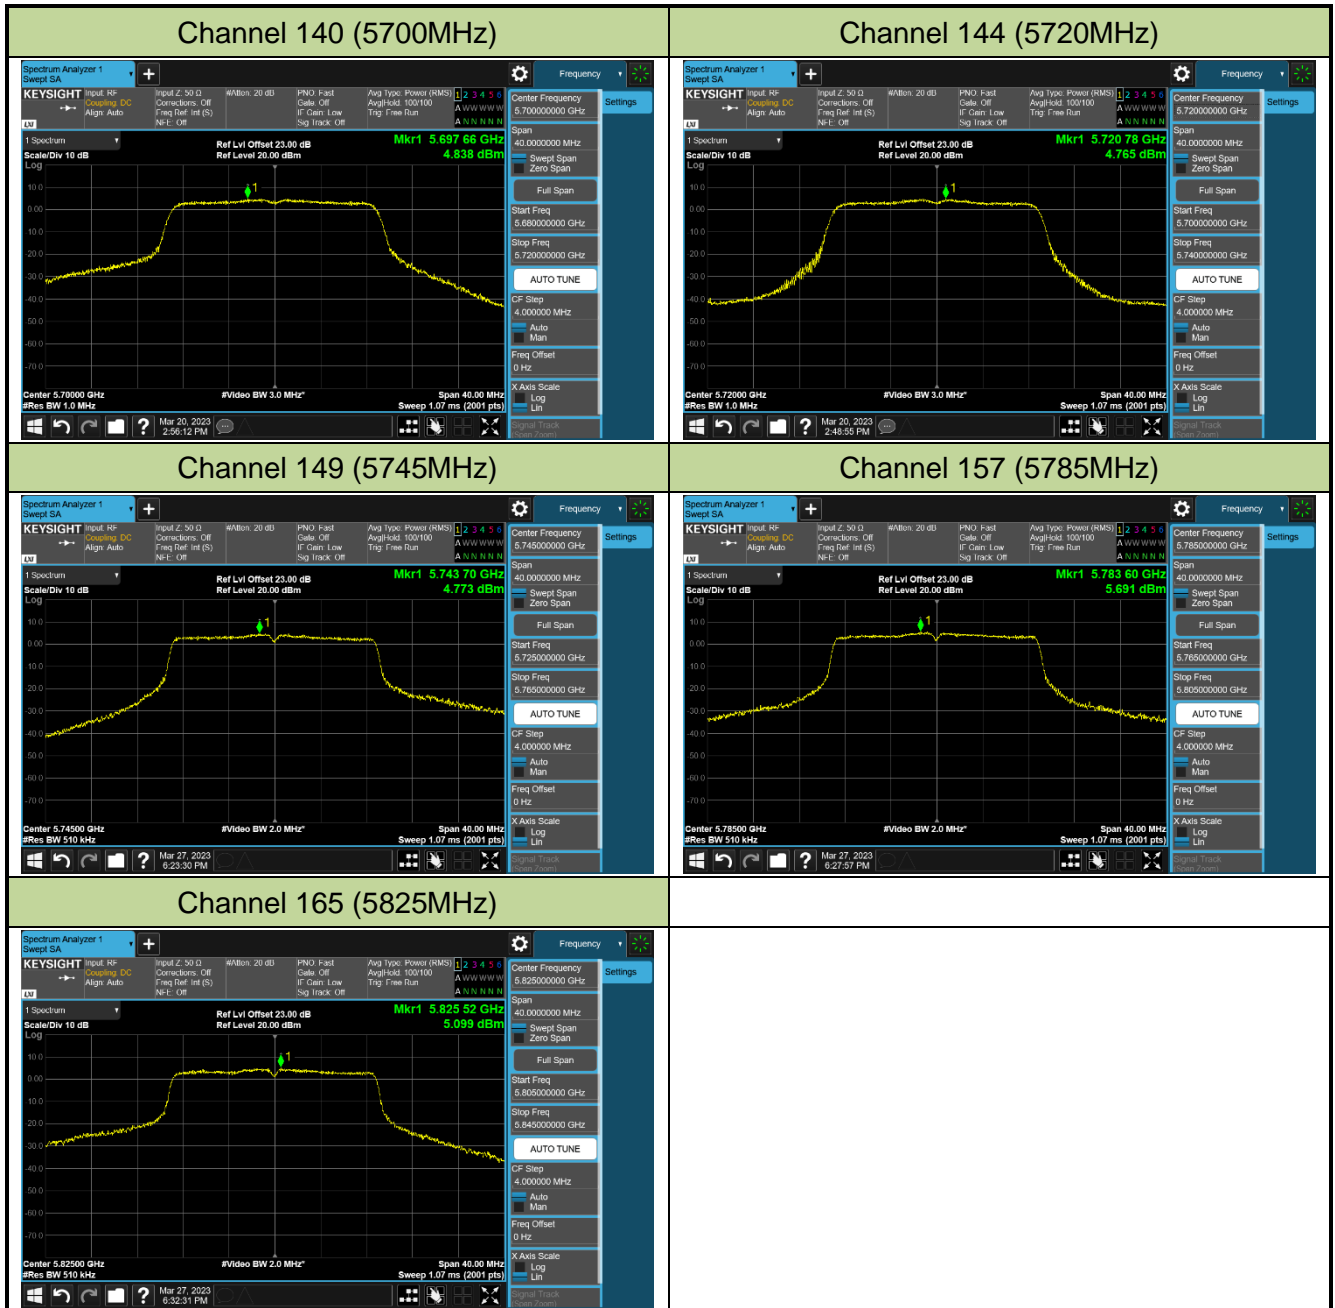

### 802.11ac-VHT20 Power Spectral Density - Ant 1

Channel 36 (5180MHz)

Channel 44 (5220MHz)

Channel 48 (5240MHz)

Channel 52 (5260MHz)

Channel 60 (5300MHz)

Channel 64 (5320MHz)

Channel 100 (5500MHz)

Channel 116 (5580MHz)