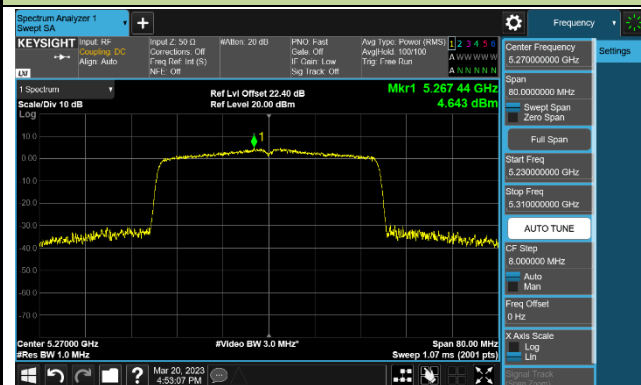

## 802.11ax-HE40 Power Spectral Density - Ant 1

Channel 38 (5190MHz)

Channel 46 (5230MHz)

Channel 54 (5270MHz)

Channel 62 (5310MHz)

Channel 102 (5510MHz)

Channel 110 (5550MHz)

Channel 134 (5670MHz)

Channel 142 (5710MHz)