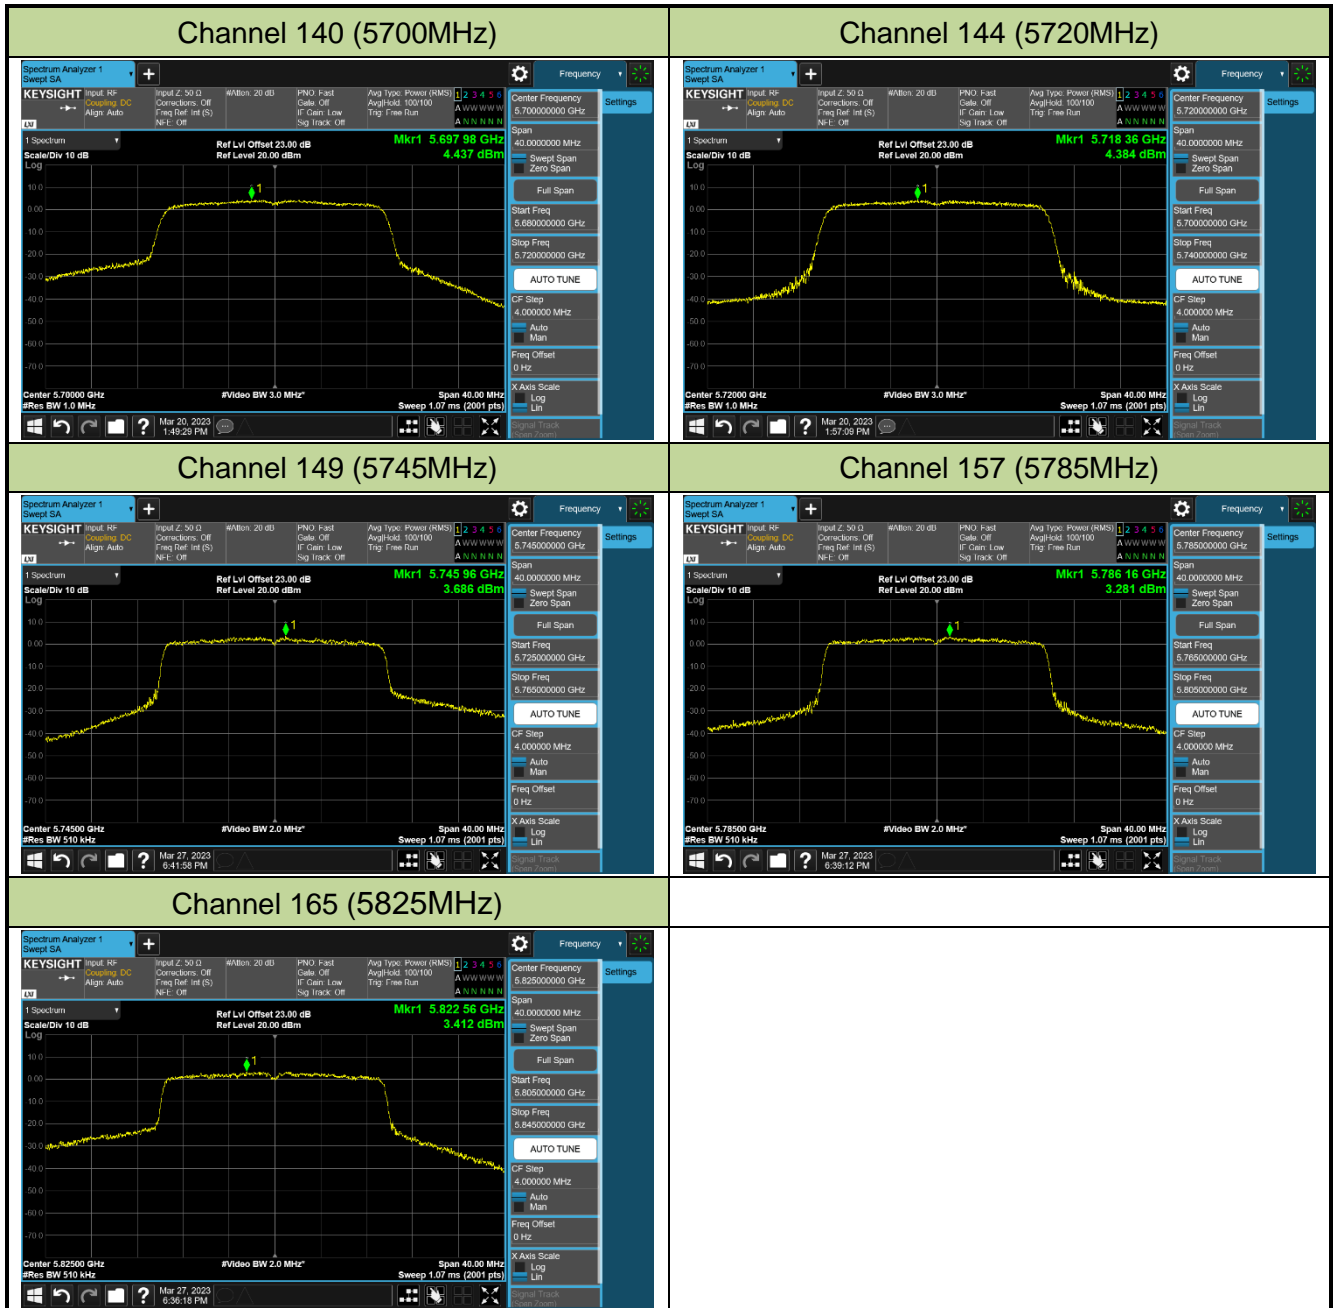

### 802.11ac-VHT160 Power Spectral Density - Ant 1

Channel 50 (5250MHz)

Channel 114 (5570MHz)

### 802.11ax-HE20 Power Spectral Density - Ant 1

**Channel 36 (5180MHz)**

**Channel 44 (5220MHz)**

**Channel 48 (5240MHz)**

**Channel 52 (5260MHz)**

**Channel 60 (5300MHz)**

**Channel 64 (5320MHz)**

**Channel 100 (5500MHz)**

**Channel 116 (5580MHz)**