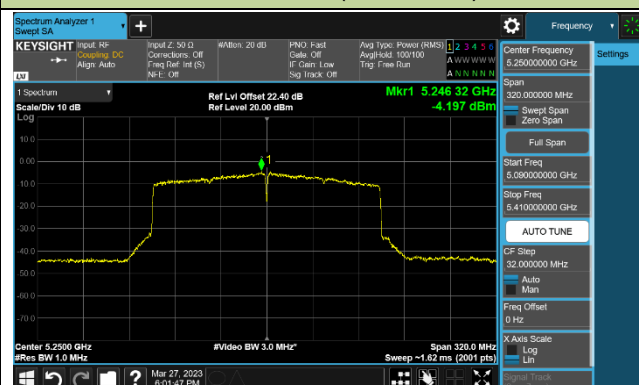

Channel 142 (5710MHz)

### 802.11ax-HE80 Power Spectral Density - Ant 1

Channel 42 (5210MHz)

Channel 58 (5290MHz)

Channel 106 (5530MHz)

Channel 122 (5610MHz)

Channel 138 (5690MHz)

Channel 155 (5775MHz)

### 802.11ax-HE160 Power Spectral Density - Ant 1

Channel 50 (5250MHz)

Channel 114 (5570MHz)