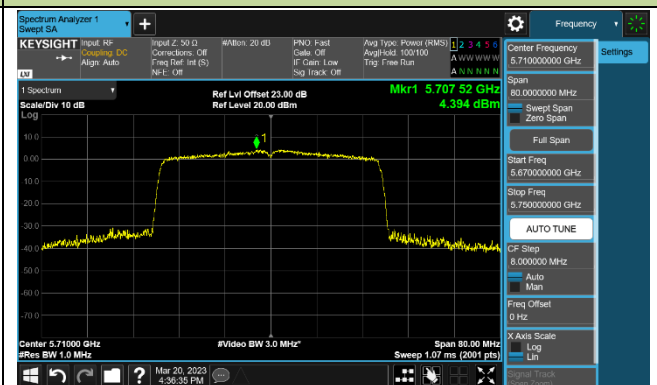

## 802.11ax-HE40 Power Spectral Density - Ant 1

Channel 38 (5190MHz)

Channel 46 (5230MHz)

Channel 54 (5270MHz)

Channel 62 (5310MHz)

Channel 102 (5510MHz)

Channel 110 (5550MHz)

Channel 134 (5670MHz)

Channel 142 (5710MHz)