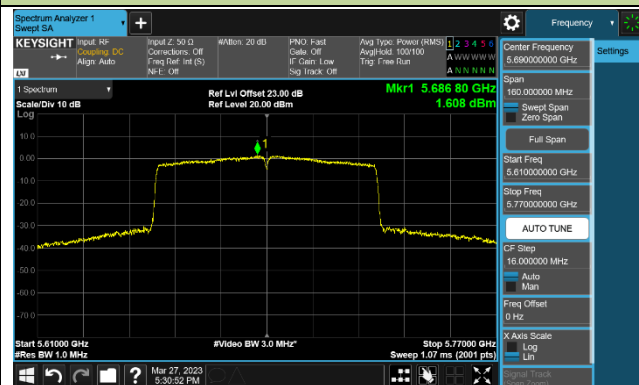

### Channel 142 (5710MHz)

### 802.11ac-VHT80 Power Spectral Density - Ant 1

Channel 42 (5210MHz)

Channel 58 (5290MHz)

Channel 106 (5530MHz)

Channel 122 (5610MHz)

Channel 138 (5690MHz)

Channel 155 (5775MHz)

### 802.11ac-VHT160 Power Spectral Density - Ant 1

Channel 50 (5250MHz)

Channel 114 (5570MHz)