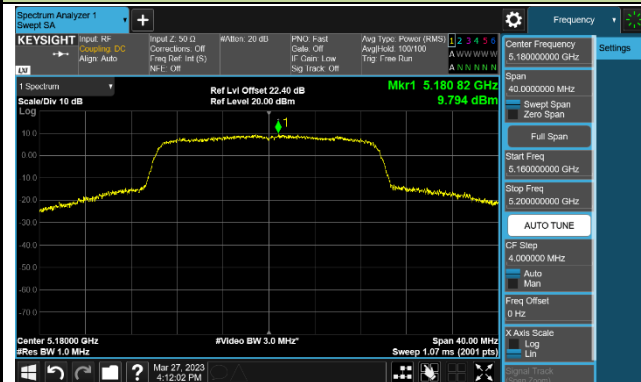

### 802.11ac-VHT80 Power Spectral Density - Ant 1

Channel 42 (5210MHz)

Channel 58 (5290MHz)

Channel 106 (5530MHz)

Channel 122 (5610MHz)

Channel 138 (5690MHz)

Channel 155 (5775MHz)

### 802.11ac-VHT160 Power Spectral Density - Ant 1

Channel 50 (5250MHz)

Channel 114 (5570MHz)

### 802.11ax-HE20 Power Spectral Density - Ant 1

**Channel 36 (5180MHz)**

**Channel 44 (5220MHz)**

**Channel 48 (5240MHz)**

**Channel 52 (5260MHz)**

**Channel 60 (5300MHz)**

**Channel 64 (5320MHz)**

**Channel 100 (5500MHz)**