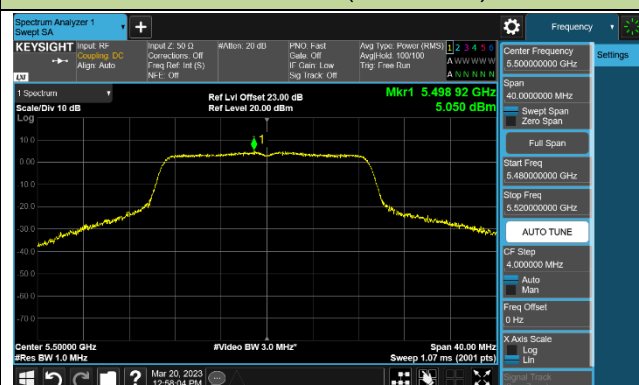

### 802.11ac-VHT20 Power Spectral Density - Ant 1

Channel 36 (5180MHz)

Channel 44 (5220MHz)

Channel 48 (5240MHz)

Channel 52 (5260MHz)

Channel 60 (5300MHz)

Channel 64 (5320MHz)

Channel 100 (5500MHz)

Channel 116 (5580MHz)