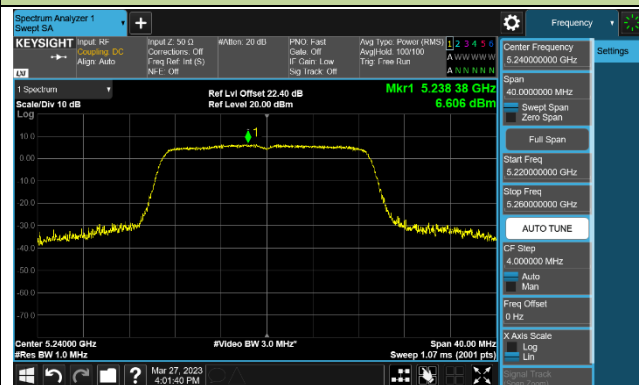

### 802.11ac-VHT20 Power Spectral Density - Ant 1

Channel 36 (5180MHz)

Channel 44 (5220MHz)

Channel 48 (5240MHz)

Channel 52 (5260MHz)

Channel 60 (5300MHz)

Channel 64 (5320MHz)

Channel 100 (5500MHz)

Channel 116 (5580MHz)