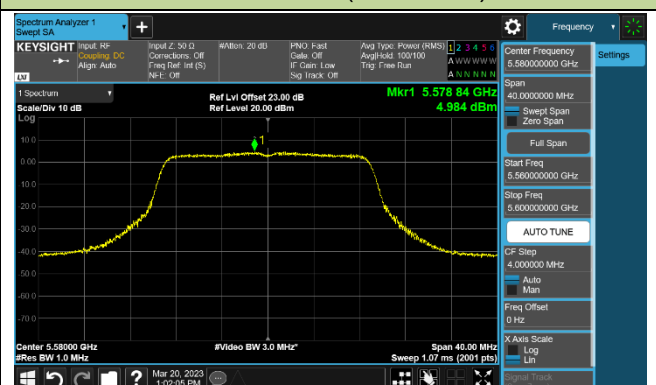

### 802.11ac-VHT20 Power Spectral Density - Ant 1

Channel 36 (5180MHz)

Channel 44 (5220MHz)

Channel 48 (5240MHz)

Channel 52 (5260MHz)

Channel 60 (5300MHz)

Channel 64 (5320MHz)

Channel 100 (5500MHz)

Channel 116 (5580MHz)