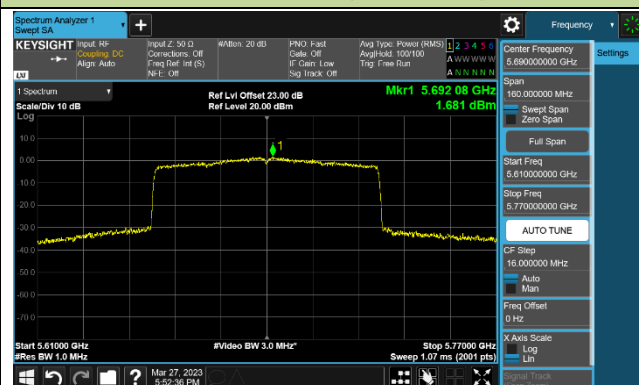

## 802.11ax-HE80 Power Spectral Density - Ant 0

Channel 42 (5210MHz)

Channel 58 (5290MHz)

Channel 106 (5530MHz)

Channel 122 (5610MHz)

Channel 138 (5690MHz)

Channel 155 (5775MHz)

## 802.11ax-HE160 Power Spectral Density - Ant 0

Channel 50 (5250MHz)

Channel 114 (5570MHz)