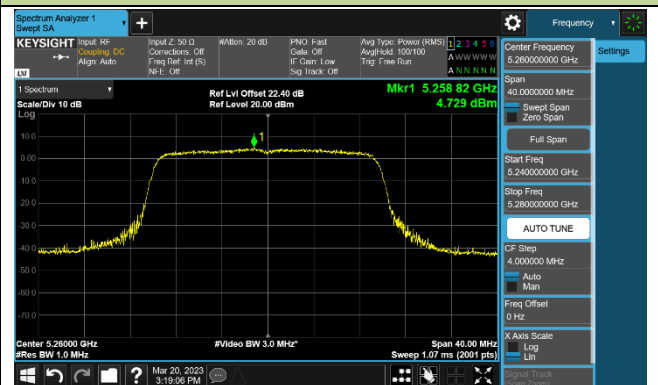

### 802.11ac-VHT160 Power Spectral Density - Ant 1

Channel 50 (5250MHz)

Channel 114 (5570MHz)

### 802.11ax-HE20 Power Spectral Density - Ant 1

**Channel 36 (5180MHz)**

**Channel 44 (5220MHz)**

**Channel 48 (5240MHz)**

**Channel 52 (5260MHz)**

**Channel 60 (5300MHz)**

**Channel 64 (5320MHz)**

**Channel 100 (5500MHz)**

**Channel 116 (5580MHz)**