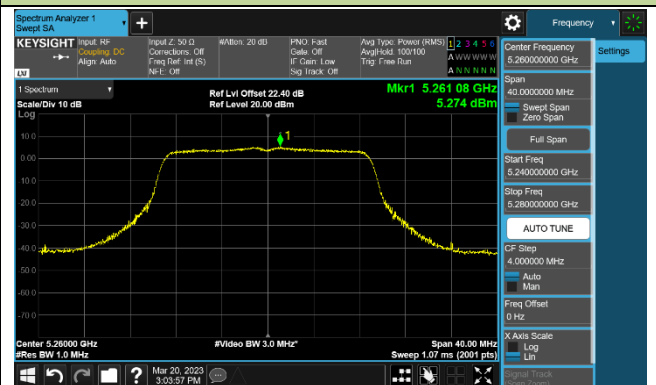

### 802.11ac-VHT20 Power Spectral Density - Ant 1

Channel 36 (5180MHz)

Channel 44 (5220MHz)

Channel 48 (5240MHz)

Channel 52 (5260MHz)

Channel 60 (5300MHz)

Channel 64 (5320MHz)

Channel 100 (5500MHz)

Channel 116 (5580MHz)