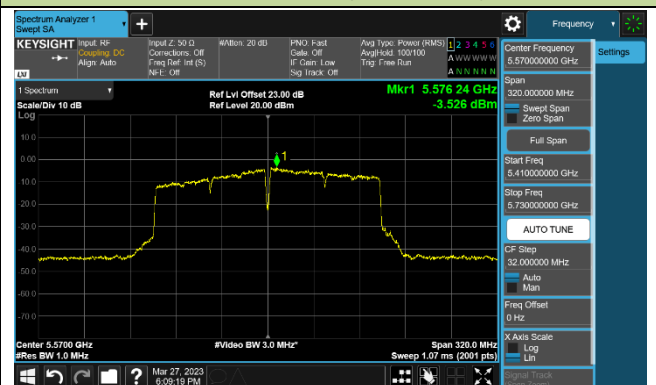

### Channel 142 (5710MHz)

### 802.11ac-VHT80 Power Spectral Density - Ant 1

Channel 42 (5210MHz)

Channel 58 (5290MHz)

Channel 106 (5530MHz)

Channel 122 (5610MHz)

Channel 138 (5690MHz)

Channel 155 (5775MHz)

### 802.11ac-VHT160 Power Spectral Density - Ant 1

Channel 50 (5250MHz)

Channel 114 (5570MHz)