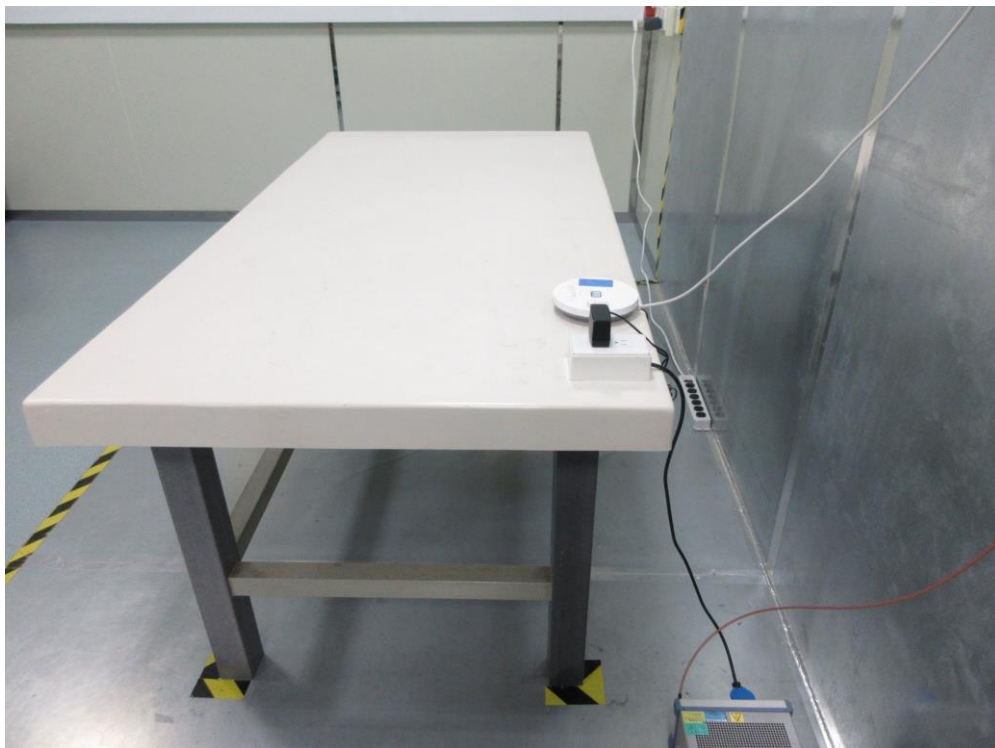

## Test Setup Photo

Description: Front View of Conducted Emission Test Setup for Power Port

Description: Back View of Conducted Emission Test Setup for Power Port

Description: Radiated Spurious Emission Test Setup for Below 1GHz

Description: Radiated Spurious Emission Test Setup for Above 1GHz

Description: Conducted Test Setup

Description: DFS Test Setup