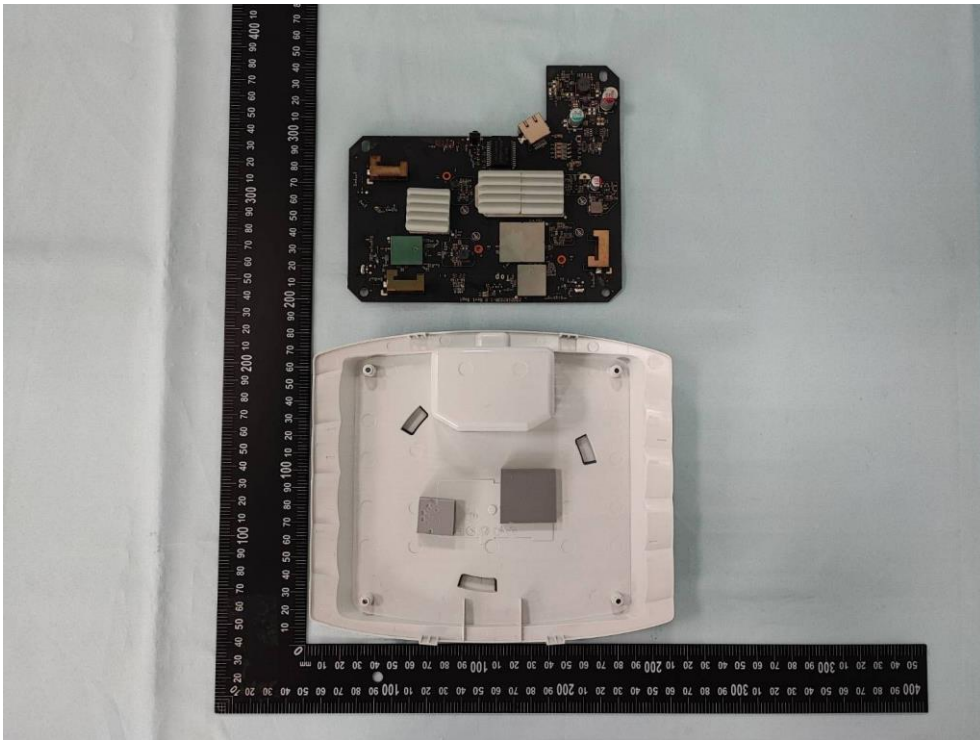

**Product: AC1350 Wireless Dual
Band Gigabit Ceiling Mount
Access Point**

Brand Name: tp-link

Model Number: EAP225

Internal Photograph

(1) EUT Photo

(2) EUT Photo

(3) EUT Photo

(4) EUT Photo

(5) EUT Photo

(6) EUT Photo

(7) EUT Photo

(8) EUT Photo

(9) EUT Photo

(10) EUT Photo

(11) EUT Photo

(12) EUT Photo