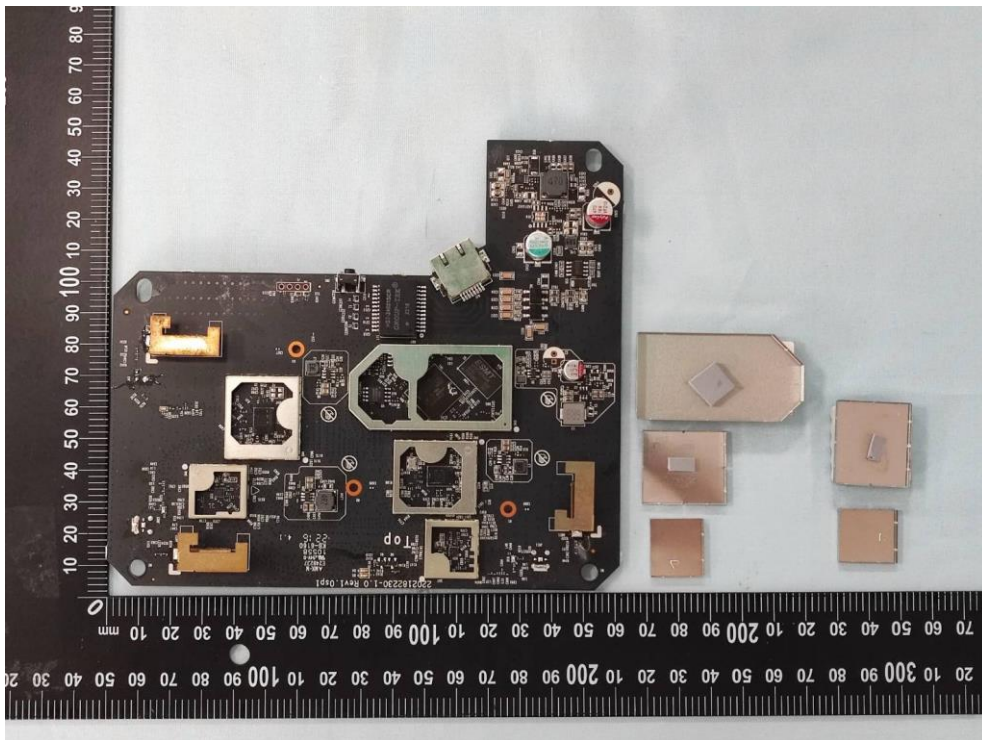

**Product: AC1350 Wireless Dual
Band Gigabit Ceiling Mount
Access Point**

Brand Name: tp-link

Model Number: EAP225

Internal Photograph

(1) EUT Photo

(2) EUT Photo

(3) EUT Photo

(4) EUT Photo

(5) EUT Photo

(6) EUT Photo

(7) EUT Photo

(8) EUT Photo

(9) EUT Photo

(10) EUT Photo

(11) EUT Photo

(12) EUT Photo