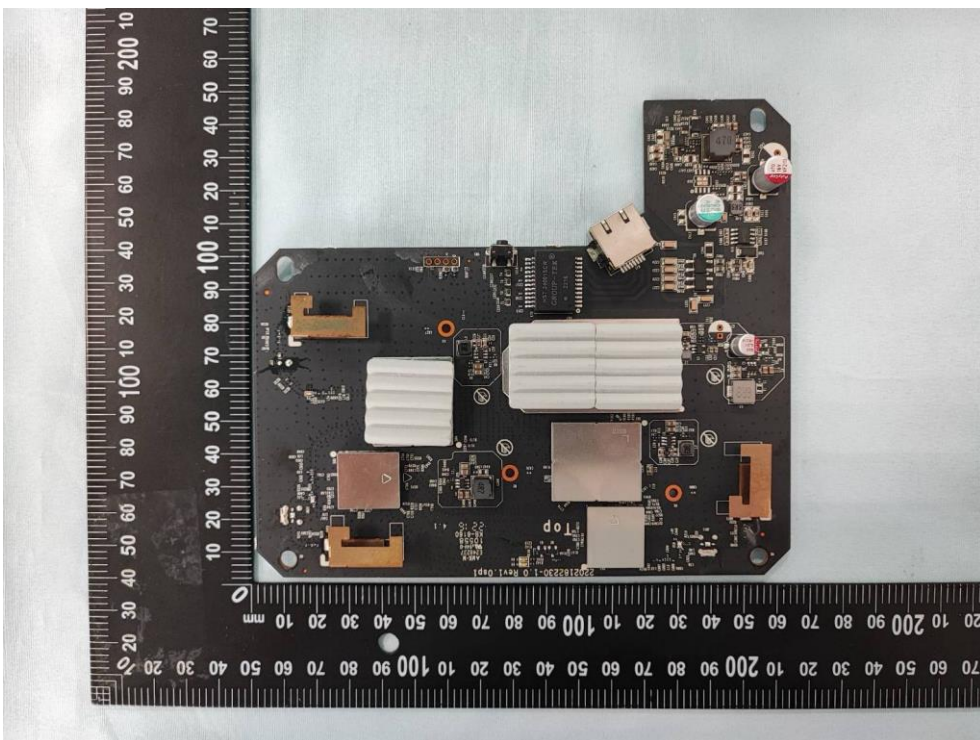

**Product: AC1350 Wireless Dual
Band Gigabit Ceiling Mount
Access Point**

Brand Name: tp-link

Model Number: EAP225

Internal Photograph

(1) EUT Photo

(2) EUT Photo

(3) EUT Photo

(4) EUT Photo

(5) EUT Photo

(6) EUT Photo

(7) EUT Photo

(8) EUT Photo

(9) EUT Photo

(10) EUT Photo

(11) EUT Photo

(12) EUT Photo