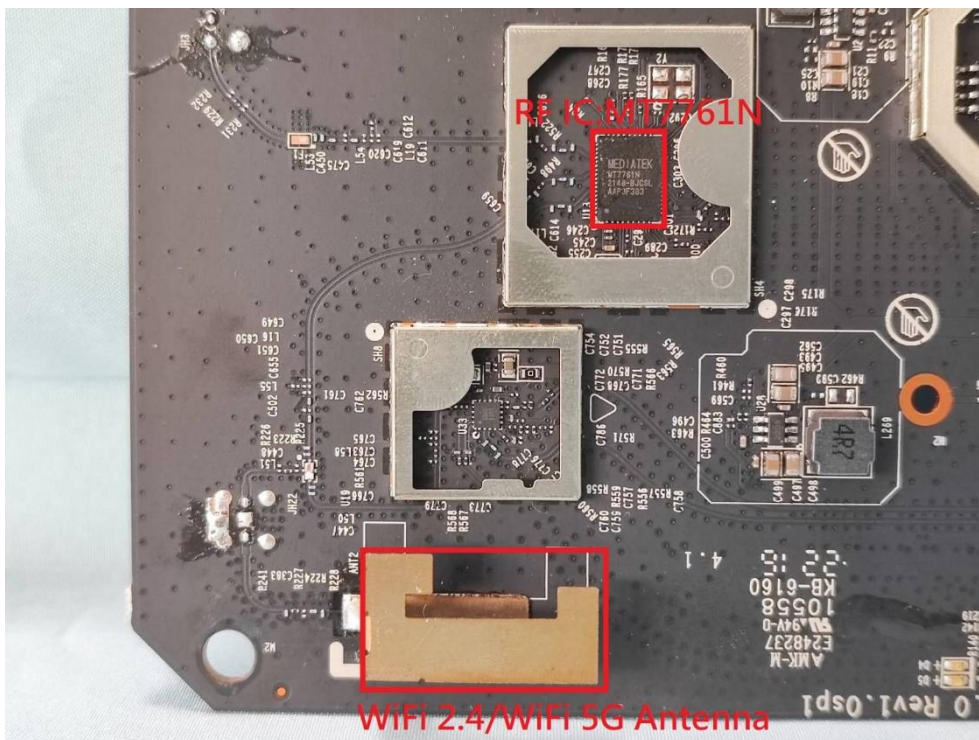

**Product: AC1350 Wireless Dual
Band Gigabit Ceiling Mount
Access Point**

Brand Name: tp-link

Model Number: EAP225

Internal Photograph

(1) EUT Photo

(2) EUT Photo

(3) EUT Photo

(4) EUT Photo

(5) EUT Photo

(6) EUT Photo

(7) EUT Photo

(8) EUT Photo

(9) EUT Photo

(10) EUT Photo

(11) EUT Photo

(12) EUT Photo