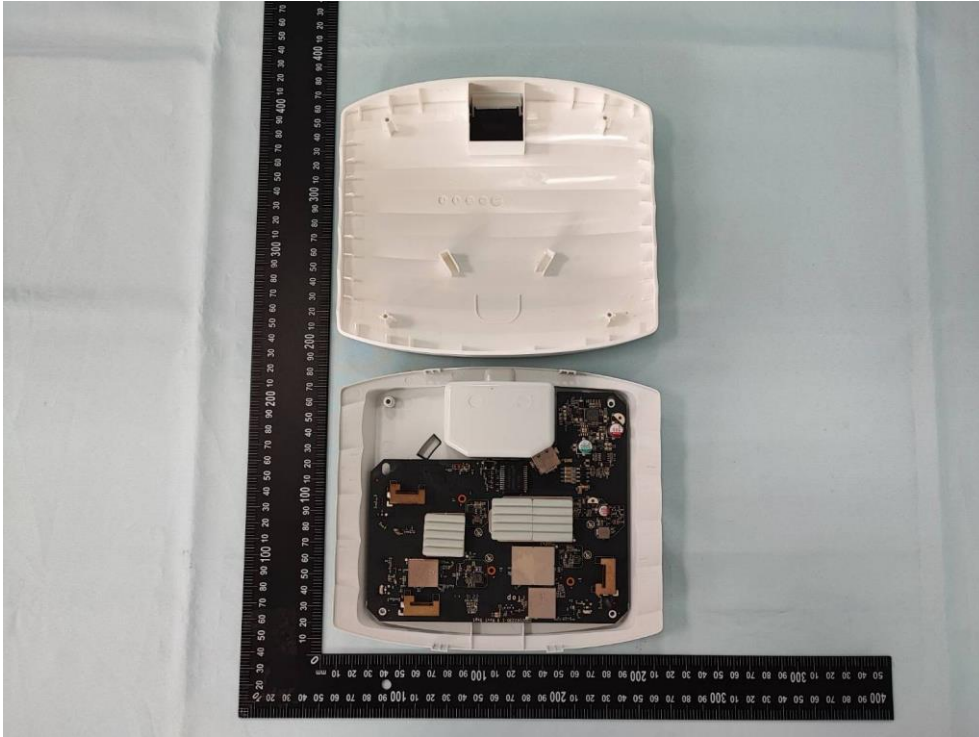

**Product: AC1350 Wireless Dual
Band Gigabit Ceiling Mount
Access Point**

Brand Name: tp-link

Model Number: EAP225

Internal Photograph

(1) EUT Photo

(2) EUT Photo

(3) EUT Photo

(4) EUT Photo

(5) EUT Photo

(6) EUT Photo

(7) EUT Photo

(8) EUT Photo

(9) EUT Photo

(10) EUT Photo

(11) EUT Photo

(12) EUT Photo