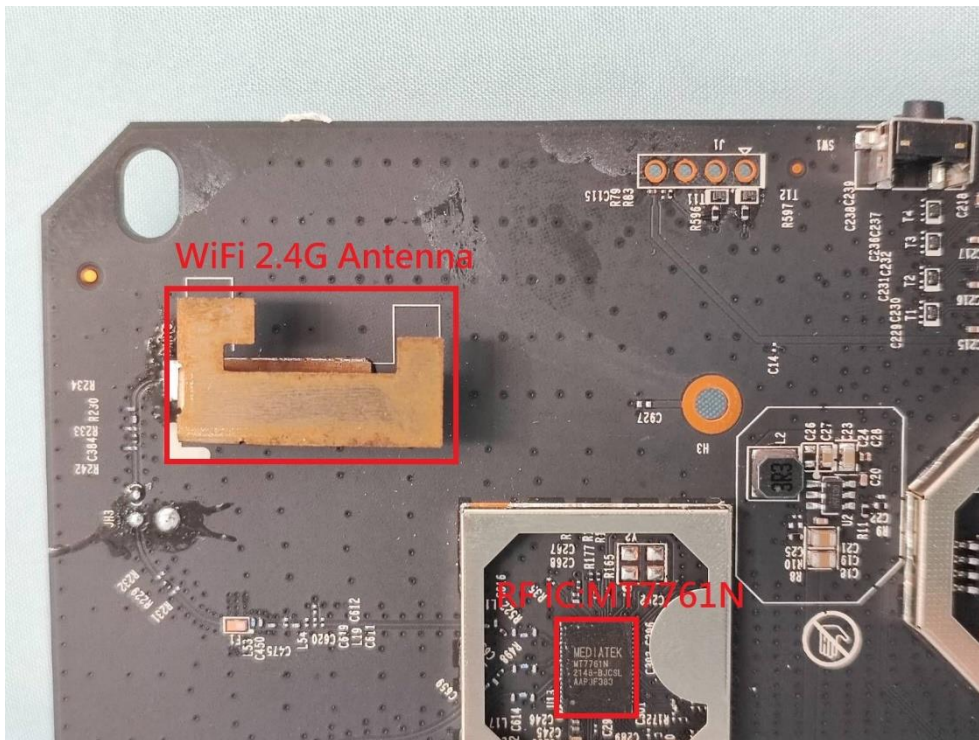

**Product: AC1350 Wireless Dual
Band Gigabit Ceiling Mount
Access Point**

Brand Name: tp-link

Model Number: EAP225

Internal Photograph

(1) EUT Photo

(2) EUT Photo

(3) EUT Photo

(4) EUT Photo

(5) EUT Photo

(6) EUT Photo

(7) EUT Photo

(8) EUT Photo

(9) EUT Photo

(10) EUT Photo

(11) EUT Photo

(12) EUT Photo