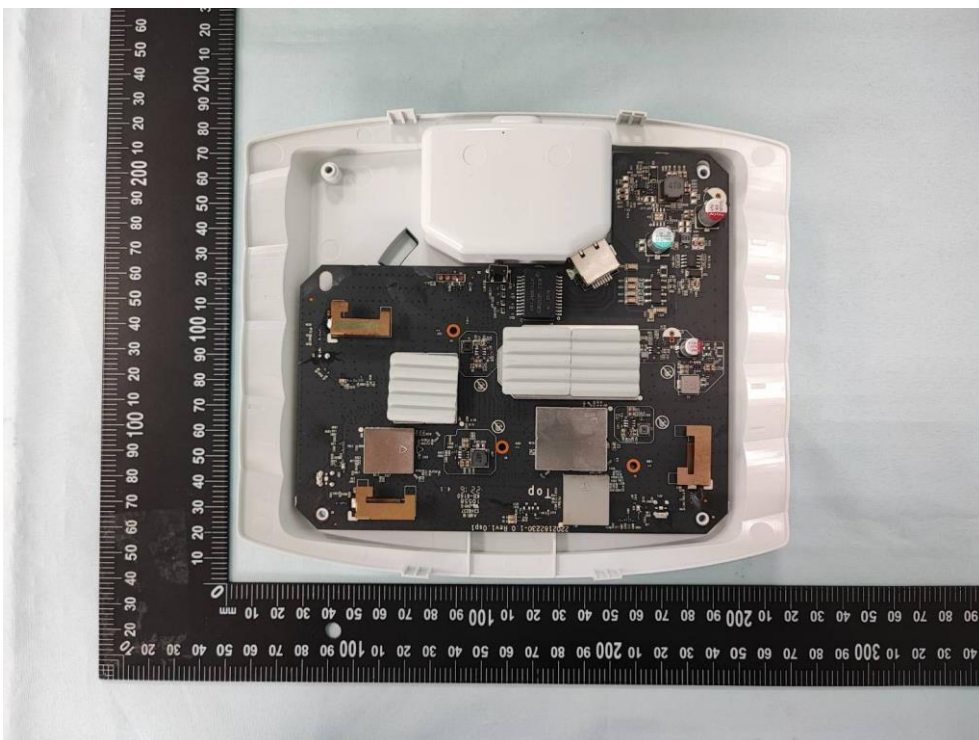

**Product: AC1350 Wireless Dual
Band Gigabit Ceiling Mount
Access Point**

Brand Name: tp-link

Model Number: EAP225

Internal Photograph

(1) EUT Photo

(2) EUT Photo

(3) EUT Photo

(4) EUT Photo

(5) EUT Photo

(6) EUT Photo

(7) EUT Photo

(8) EUT Photo

(9) EUT Photo

(10) EUT Photo

(11) EUT Photo

(12) EUT Photo