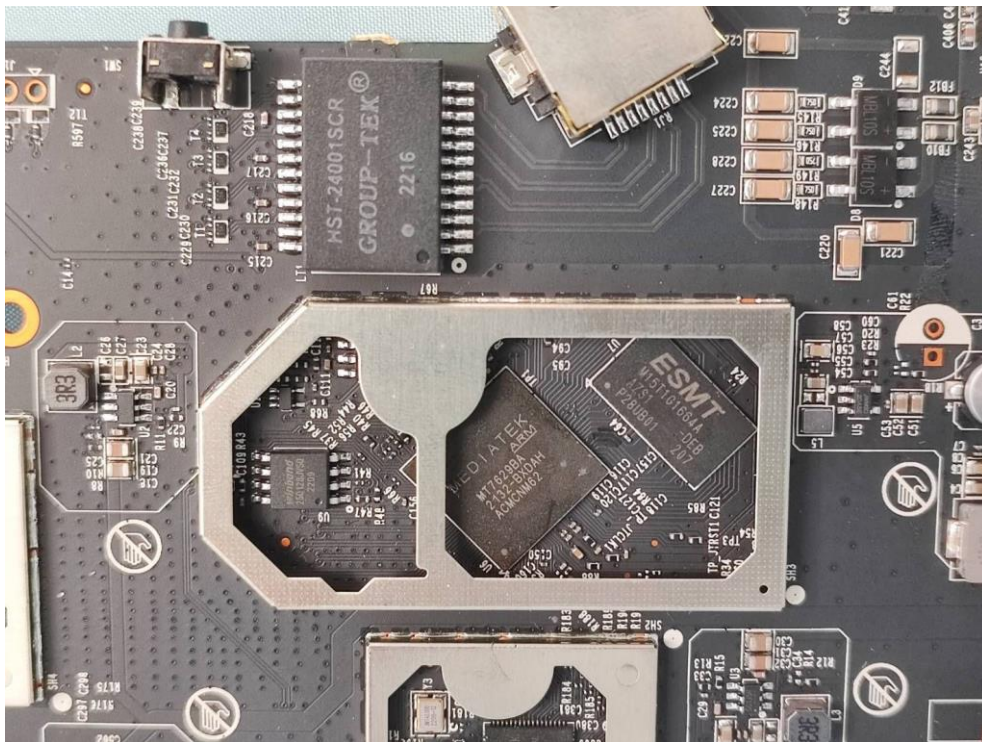

**Product: AC1350 Wireless Dual
Band Gigabit Ceiling Mount
Access Point**

Brand Name: tp-link

Model Number: EAP225

Internal Photograph

(1) EUT Photo

(2) EUT Photo

(3) EUT Photo

(4) EUT Photo

(5) EUT Photo

(6) EUT Photo

(7) EUT Photo

(8) EUT Photo

(9) EUT Photo

(10) EUT Photo

(11) EUT Photo

(12) EUT Photo