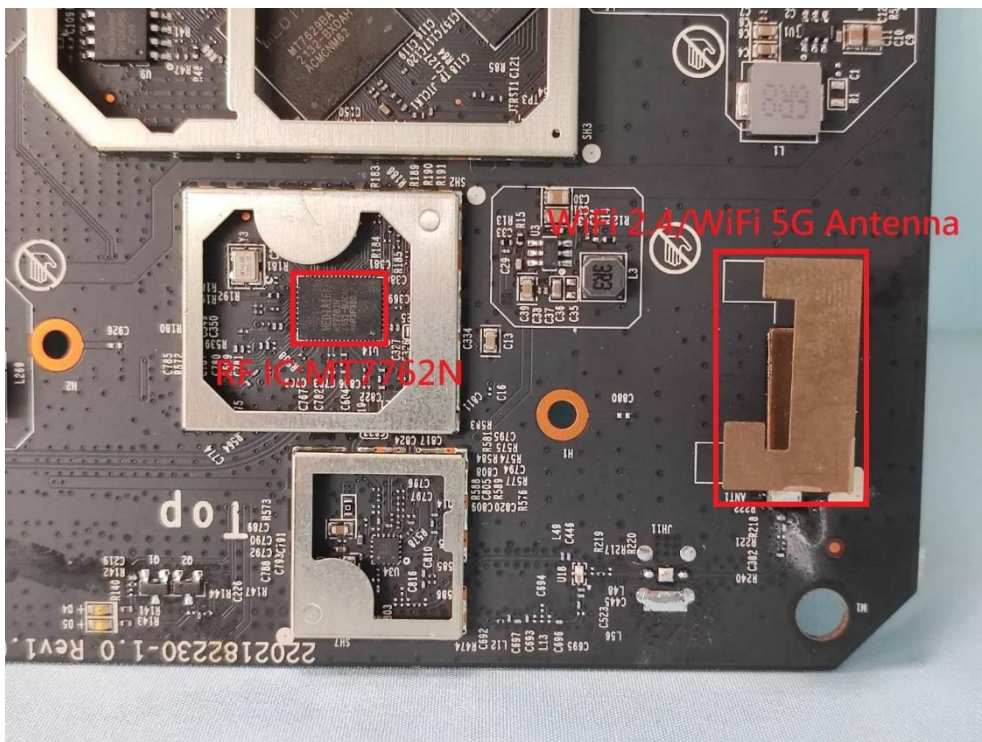

**Product: AC1350 Wireless Dual
Band Gigabit Ceiling Mount
Access Point**

Brand Name: tp-link

Model Number: EAP225

Internal Photograph

(1) EUT Photo

(2) EUT Photo

(3) EUT Photo

(4) EUT Photo

(5) EUT Photo

(6) EUT Photo

(7) EUT Photo

(8) EUT Photo

(9) EUT Photo

(10) EUT Photo

(11) EUT Photo

(12) EUT Photo