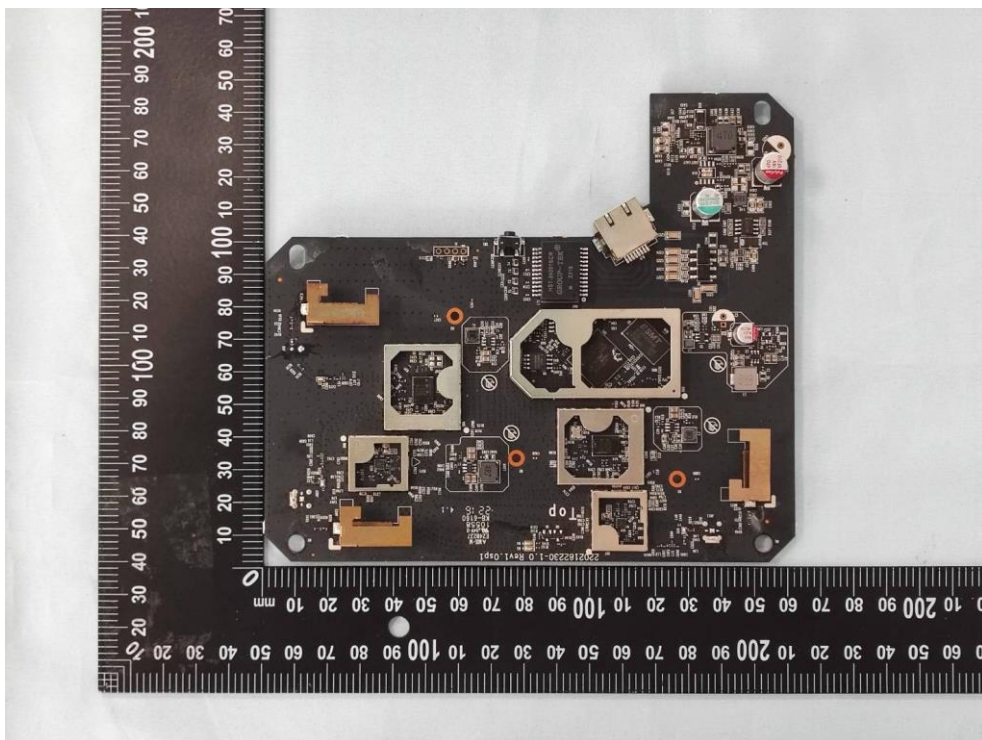

**Product: AC1350 Wireless Dual
Band Gigabit Ceiling Mount
Access Point**

Brand Name: tp-link

Model Number: EAP225

Internal Photograph

(1) EUT Photo

(2) EUT Photo

(3) EUT Photo

(4) EUT Photo

(5) EUT Photo

(6) EUT Photo

(7) EUT Photo

(8) EUT Photo

(9) EUT Photo

(10) EUT Photo

(11) EUT Photo

(12) EUT Photo