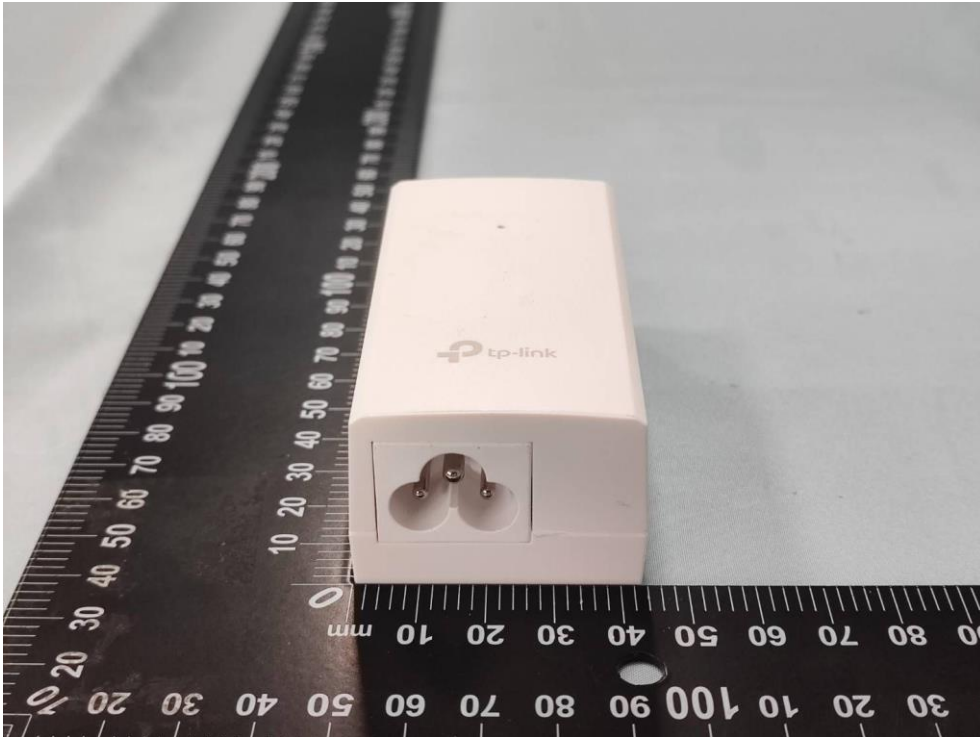

(11) Adapter (Brand: tp-link ,M/N: TL-POE4818G)