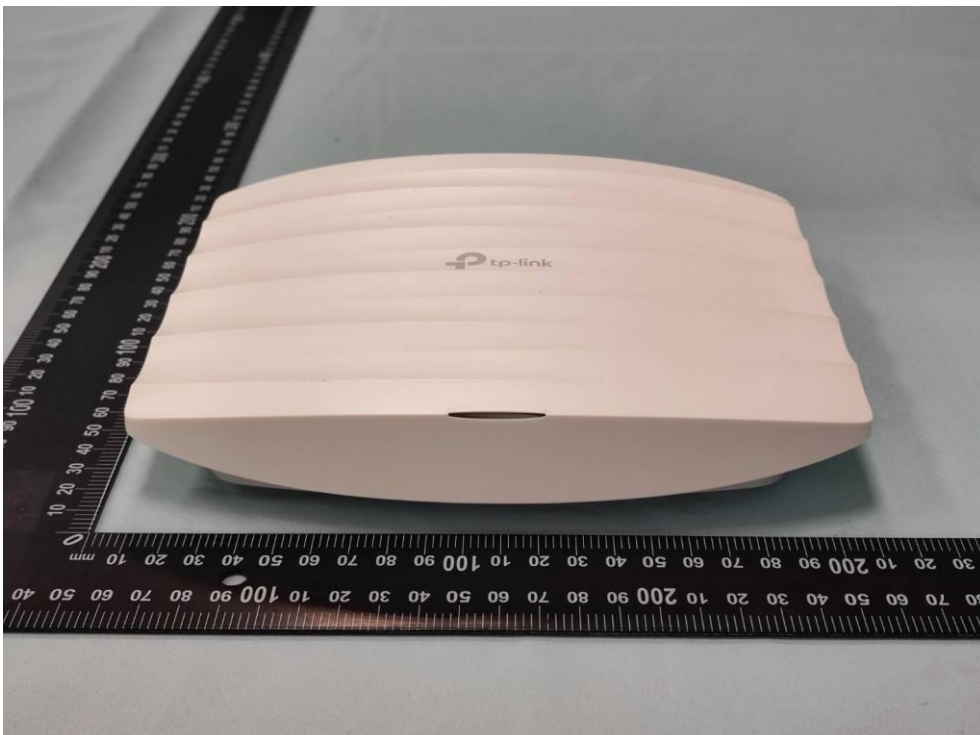

**Product: AC1350 Wireless Dual
Band Gigabit Ceiling Mount
Access Point**

Brand Name: tp-link

Model Number: EAP225

External Photograph

(1) EUT Photo

(2) EUT Photo

(3) EUT Photo

(4) EUT Photo