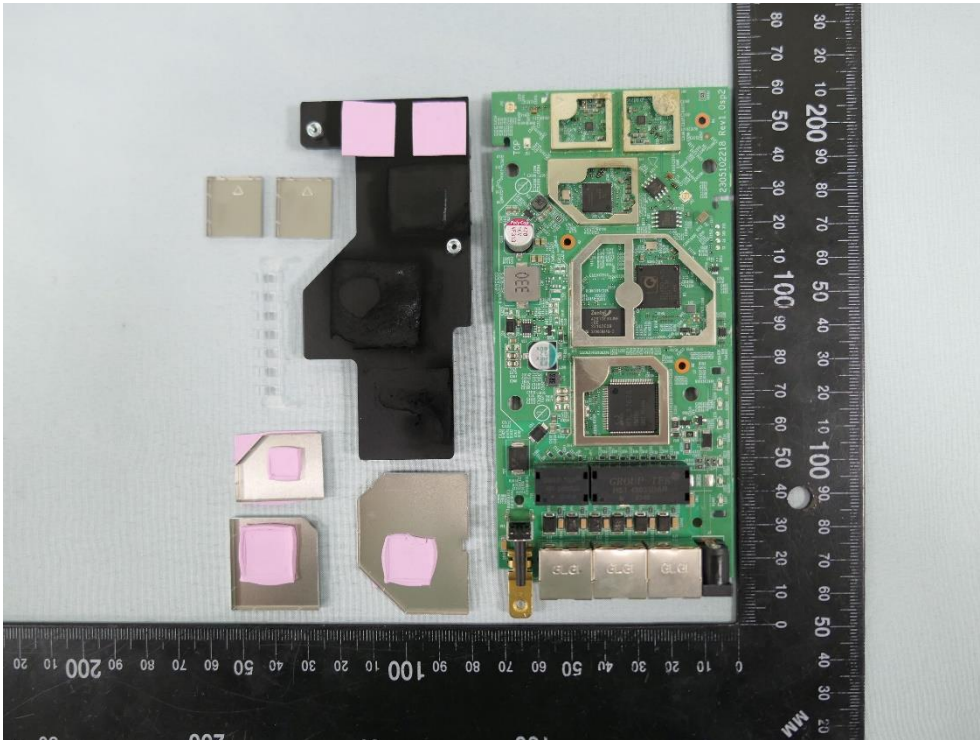

Product: 5GHz 867Mbps Long-range Indoor/Outdoor Access Point

Brand Name: tp-link

Model Number: EAP215-Bridge

Internal Photograph

(1) EUT Photo

(2) EUT Photo

(3) EUT Photo

(4) EUT Photo

(5) EUT Photo

(6) EUT Photo

(9) EUT Photo

(10) EUT Photo

(11) EUT Photo

(12) EUT Photo

(13) EUT Photo

(14) EUT Photo