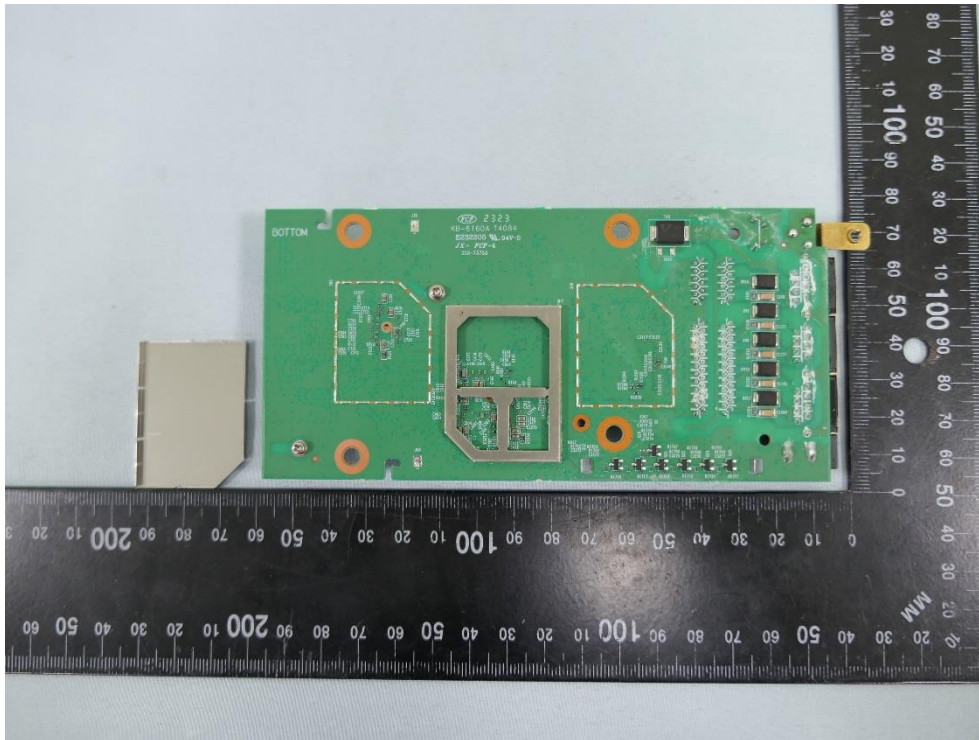

**Product: 5GHz 867Mbps  
Indoor/Outdoor Access Point**

**Brand Name: tp-link**

**Model Number: EAP211-Bridge**

### Internal Photograph

(1) EUT Photo

(2) EUT Photo

(3) EUT Photo

(4) EUT Photo

(5) EUT Photo

(6) EUT Photo

(7) EUT Photo

(8) EUT Photo

(9) EUT Photo

(10) EUT Photo

(11) EUT Photo

(12) EUT Photo

(13) EUT Photo

(14) EUT Photo

(15) EUT Photo