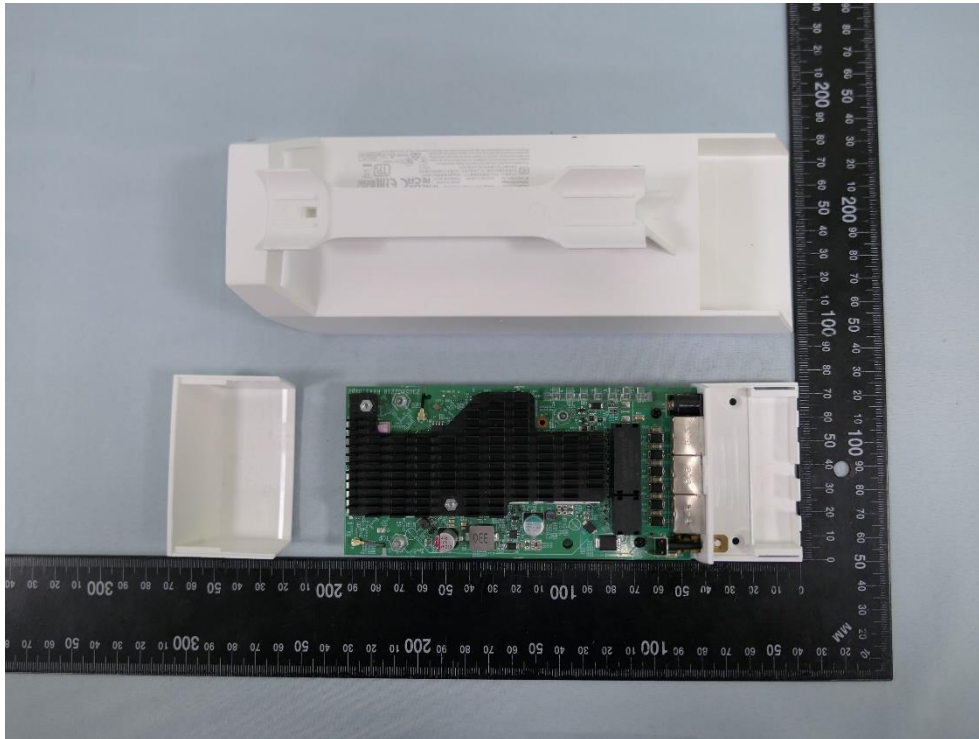

**Product: 5GHz 867Mbps  
Indoor/Outdoor Access Point**

**Brand Name: tp-link**

**Model Number: EAP211-Bridge**

### Internal Photograph

(1) EUT Photo

(2) EUT Photo

(3) EUT Photo

(4) EUT Photo

(5) EUT Photo

(6) EUT Photo

(7) EUT Photo