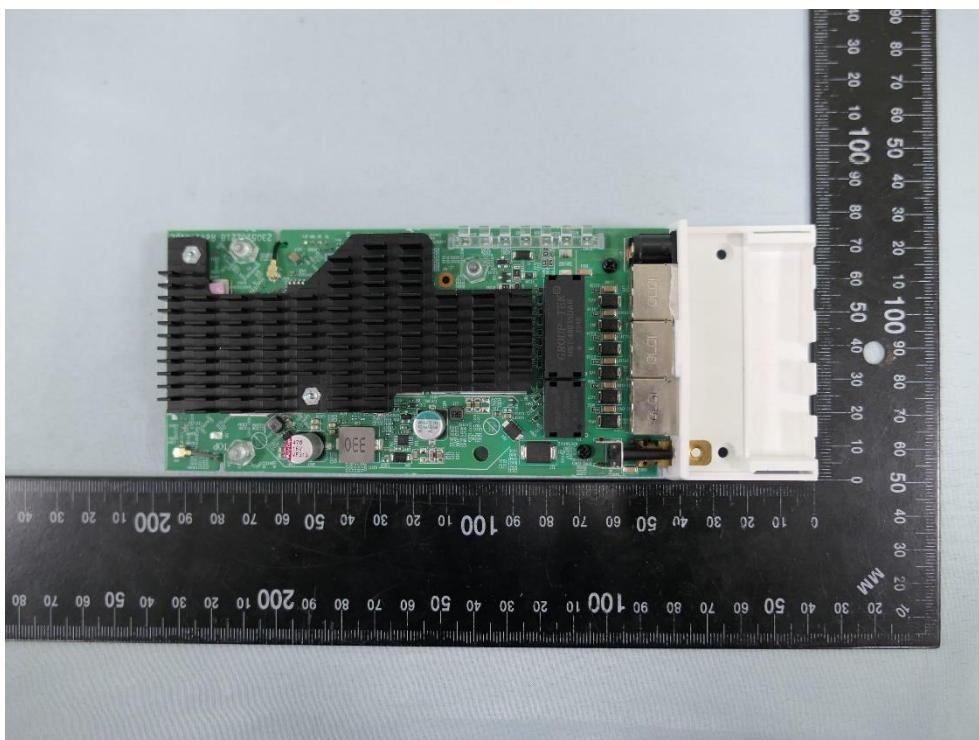

**Product: 5GHz 867Mbps  
Indoor/Outdoor Access Point**

**Brand Name: tp-link**

**Model Number: EAP211-Bridge**

### Internal Photograph

(1) EUT Photo

(2) EUT Photo

(3) EUT Photo

(4) EUT Photo

(5) EUT Photo

(6) EUT Photo

(7) EUT Photo