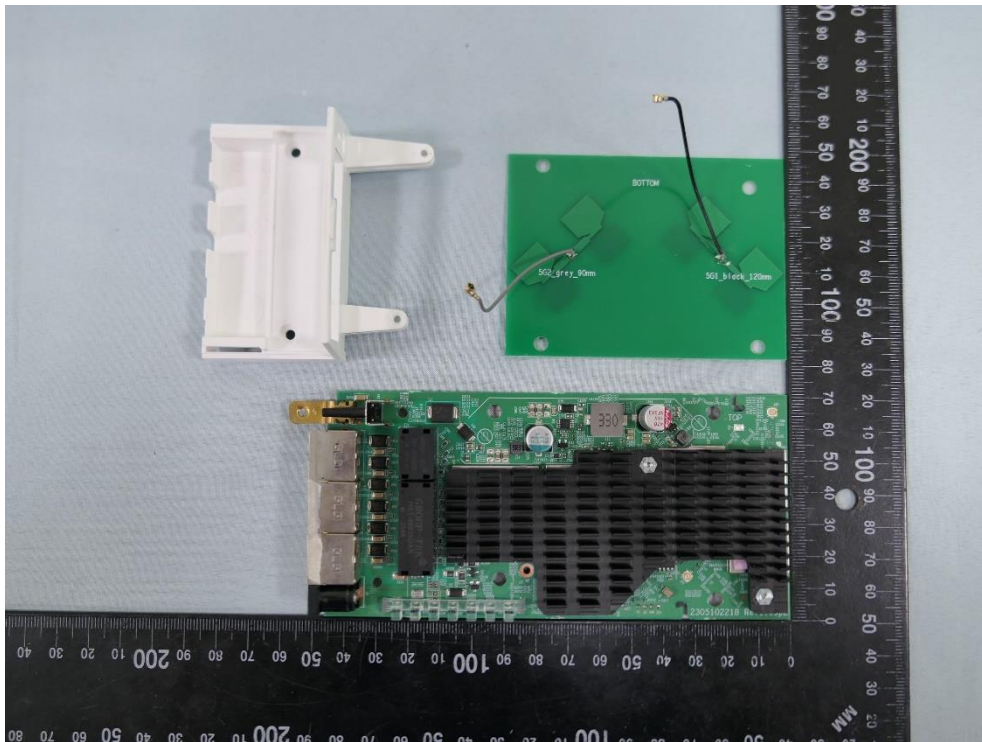

**Product: 5GHz 867Mbps  
Indoor/Outdoor Access Point**

**Brand Name: tp-link**

**Model Number: EAP211-Bridge**

### Internal Photograph

(1) EUT Photo

(2) EUT Photo

(3) EUT Photo

(4) EUT Photo

(5) EUT Photo

(6) EUT Photo

(7) EUT Photo

(8) EUT Photo

(9) EUT Photo

(10) EUT Photo

(11) EUT Photo

(12) EUT Photo

(13) EUT Photo

(14) EUT Photo

(15) EUT Photo