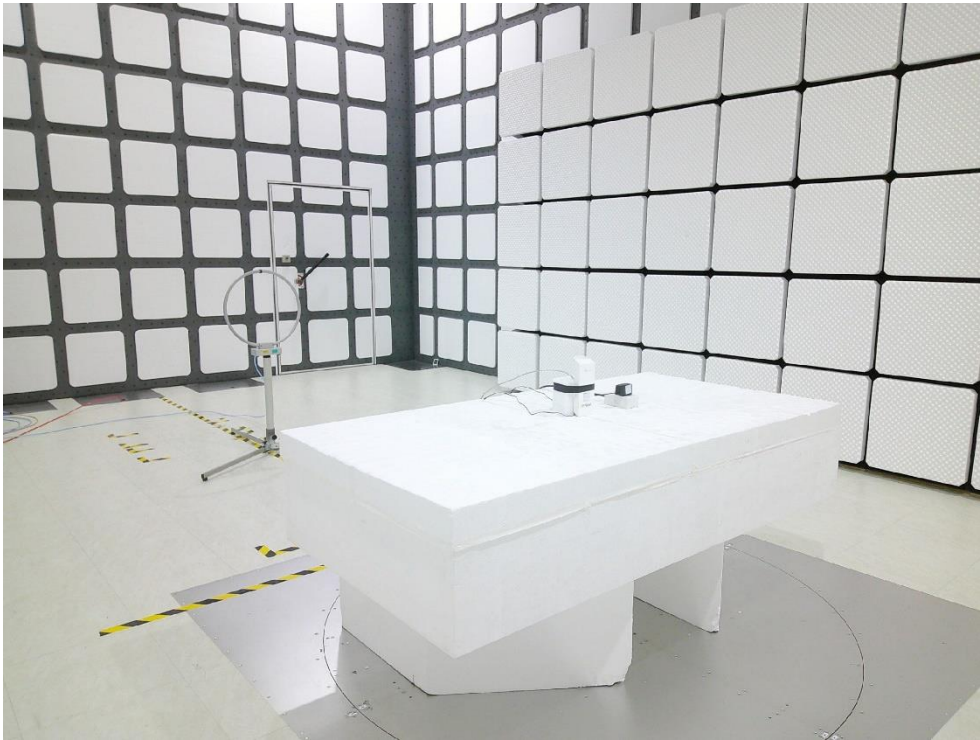

RF Test Photograph

Description: Front View of Conducted Emission Test Setup

Description: Back View of Conducted Emission Test Setup

Description: Radiated Emission Test Setup for 9kHz~30MHz

Description: Radiated Emission Test Setup for 30MHz~1GHz

Description: Radiated Emission Test Setup for 1GHz~18GHz

Description: Radiated Emission Test Setup for 18GHz~40GHz

Description: Conducted Test Setup