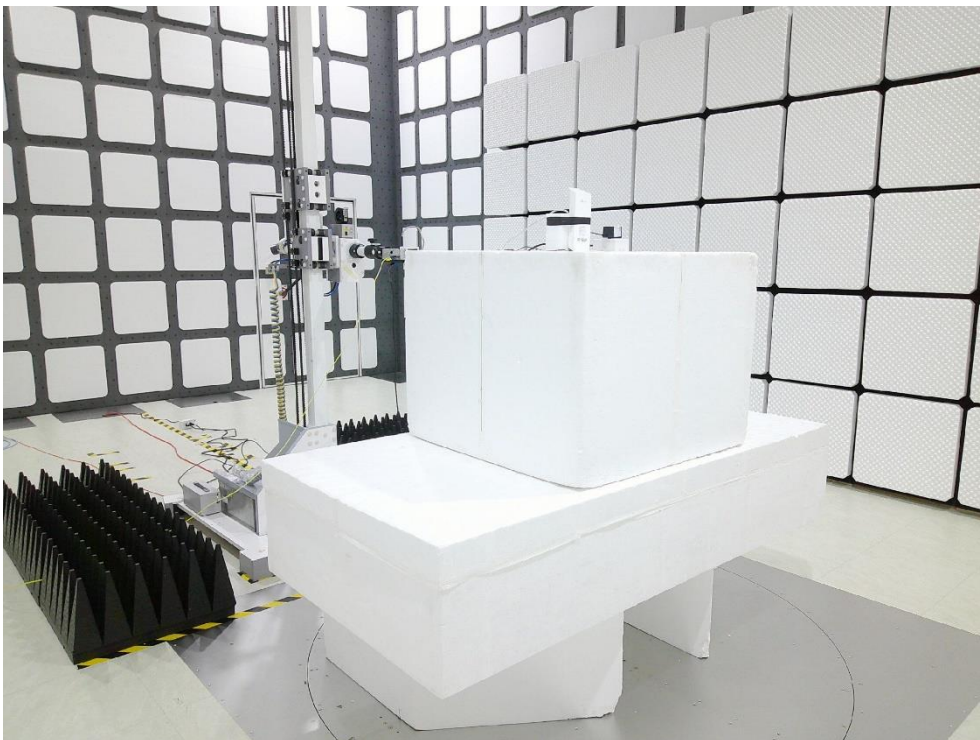

RF Test Photograph

Description: Front View of Conducted Emission Test Setup

Description: Back View of Conducted Emission Test Setup

Description: Radiated Emission Test Setup for 9kHz~30MHz

Description: Radiated Emission Test Setup for 30MHz~1GHz

Description: Radiated Emission Test Setup for 1GHz~18GHz

Description: Radiated Emission Test Setup for 18GHz~40GHz

Description: Conducted Test Setup