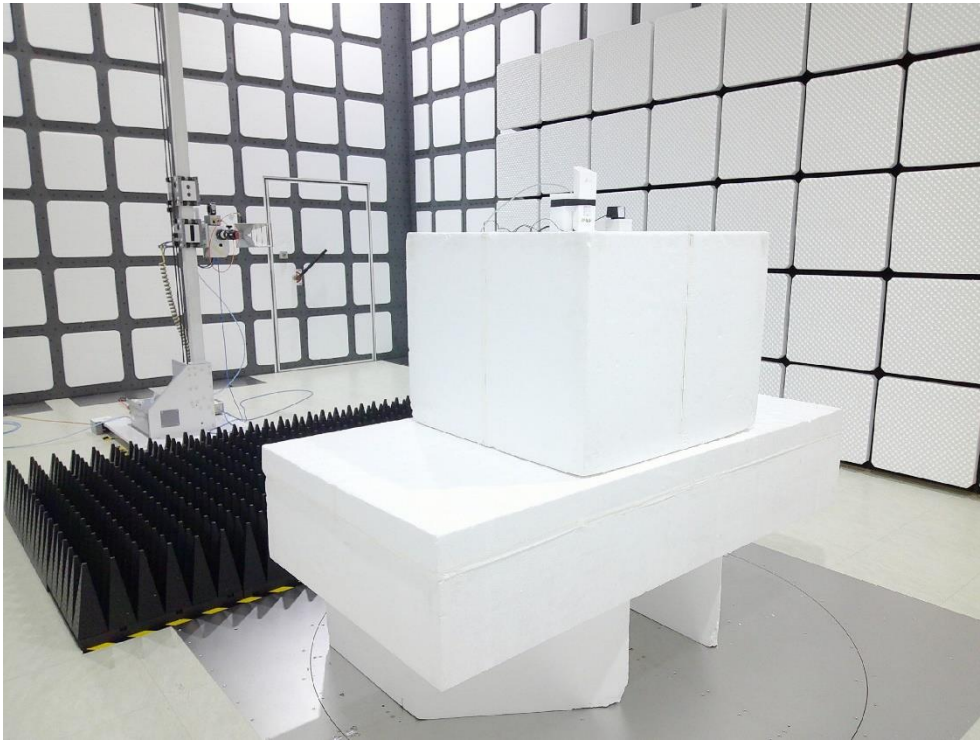

RF Test Photograph

Description: Front View of Conducted Emission Test Setup

Description: Back View of Conducted Emission Test Setup

Description: Radiated Emission Test Setup for 9kHz~30MHz

Description: Radiated Emission Test Setup for 30MHz~1GHz

Description: Radiated Emission Test Setup for 1GHz~18GHz

Description: Radiated Emission Test Setup for 18GHz~40GHz

Description: Conducted Test Setup