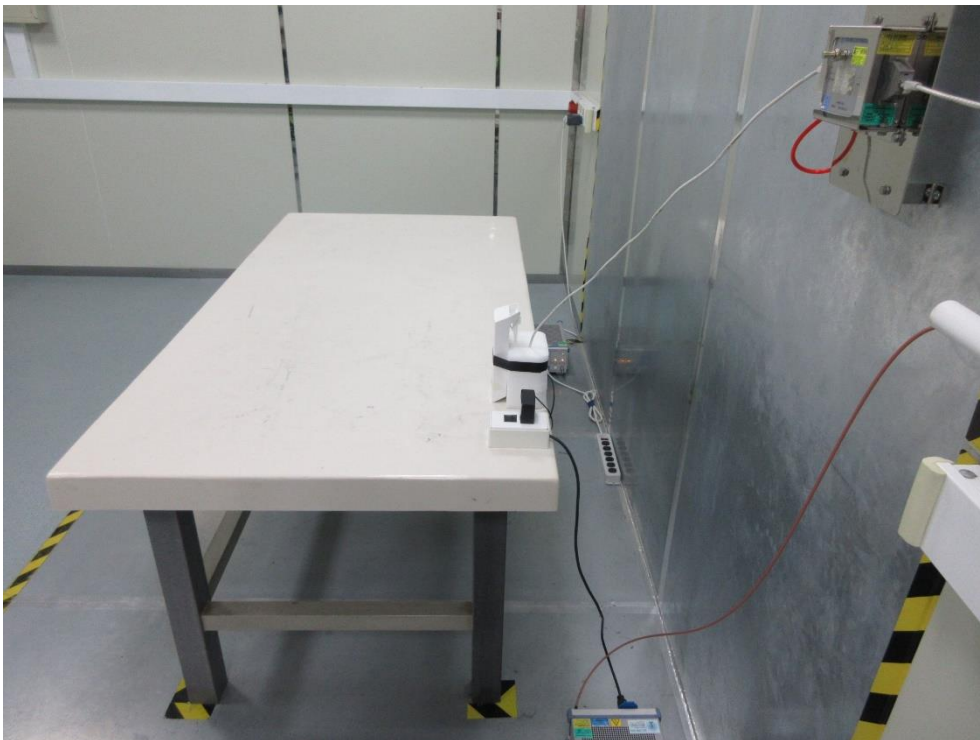

RF Test Photograph

Description: Front View of Conducted Emission Test Setup

Description: Back View of Conducted Emission Test Setup

Description: Radiated Emission Test Setup for 9kHz~30MHz

Description: Radiated Emission Test Setup for 30MHz~1GHz

Description: Radiated Emission Test Setup for 1GHz~18GHz

Description: Radiated Emission Test Setup for 18GHz~40GHz

Description: Conducted Test Setup