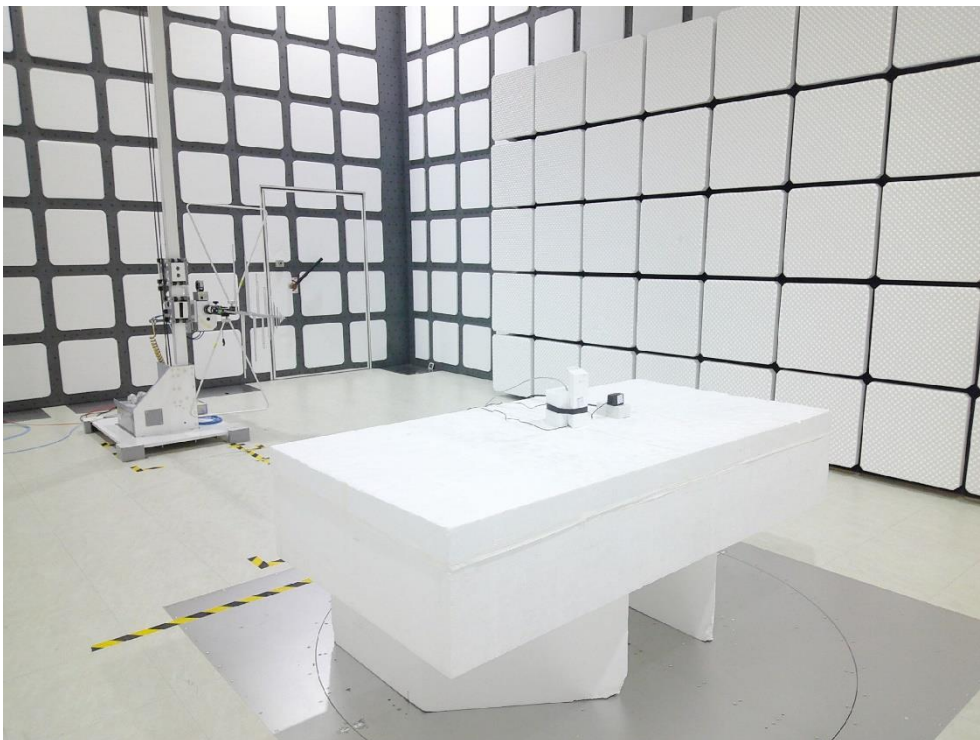

RF Test Photograph

Description: Front View of Conducted Emission Test Setup

Description: Back View of Conducted Emission Test Setup

Description: Radiated Emission Test Setup for 9kHz~30MHz

Description: Radiated Emission Test Setup for 30MHz~1GHz

Description: Radiated Emission Test Setup for 1GHz~18GHz

Description: Radiated Emission Test Setup for 18GHz~40GHz

Description: Conducted Test Setup