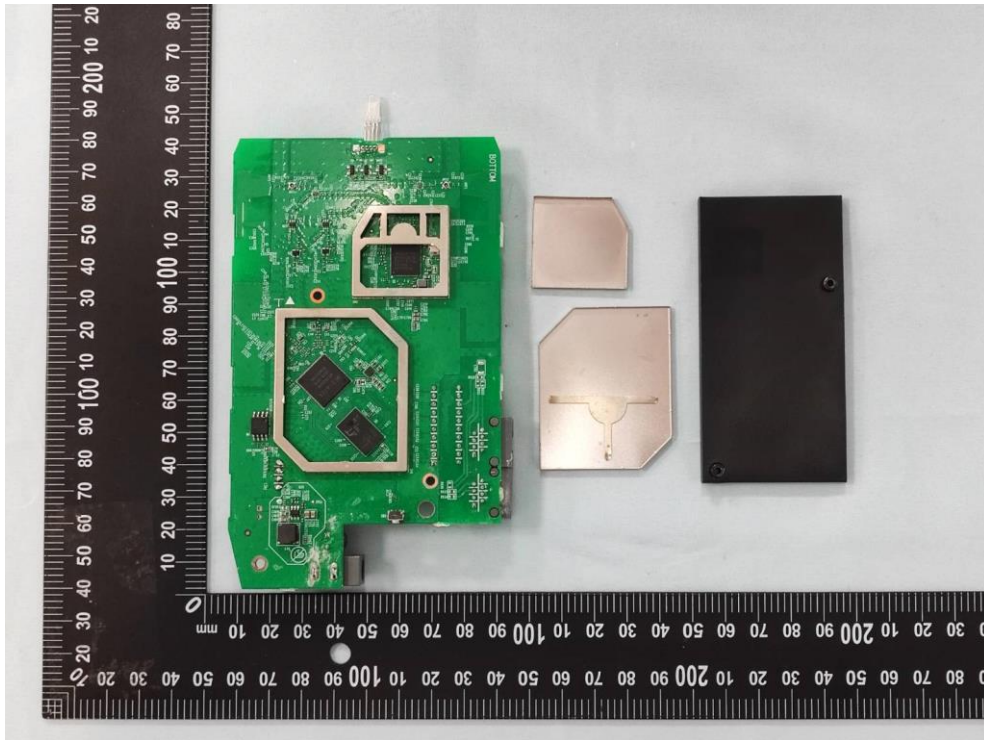

Product: AC1200 Whole Home Mesh Wi-Fi System

Brand Name: tp-link

Model Number: Deco E4S

Internal Photograph

(1) EUT Photo

(2) EUT Photo

(3) EUT Photo

(4) EUT Photo

(5) EUT Photo

(6) EUT Photo

(7) EUT Photo

(9) EUT Photo