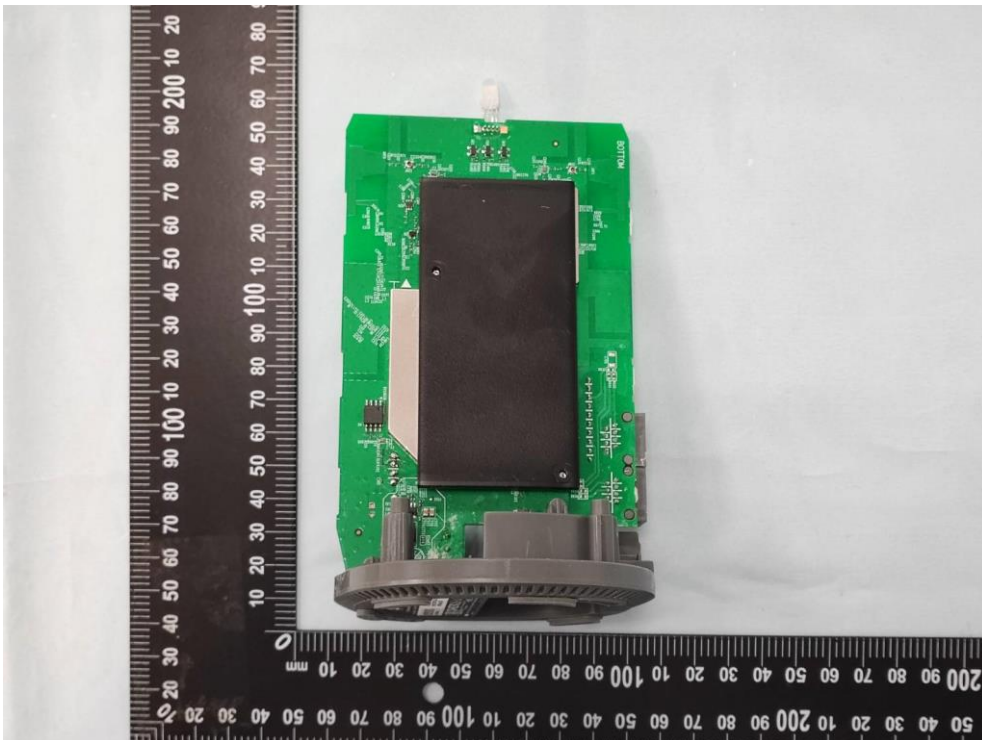

Product: AC1200 Whole Home Mesh Wi-Fi System

Brand Name: tp-link

Model Number: Deco E4S

Internal Photograph

(1) EUT Photo

(2) EUT Photo

(3) EUT Photo

(4) EUT Photo