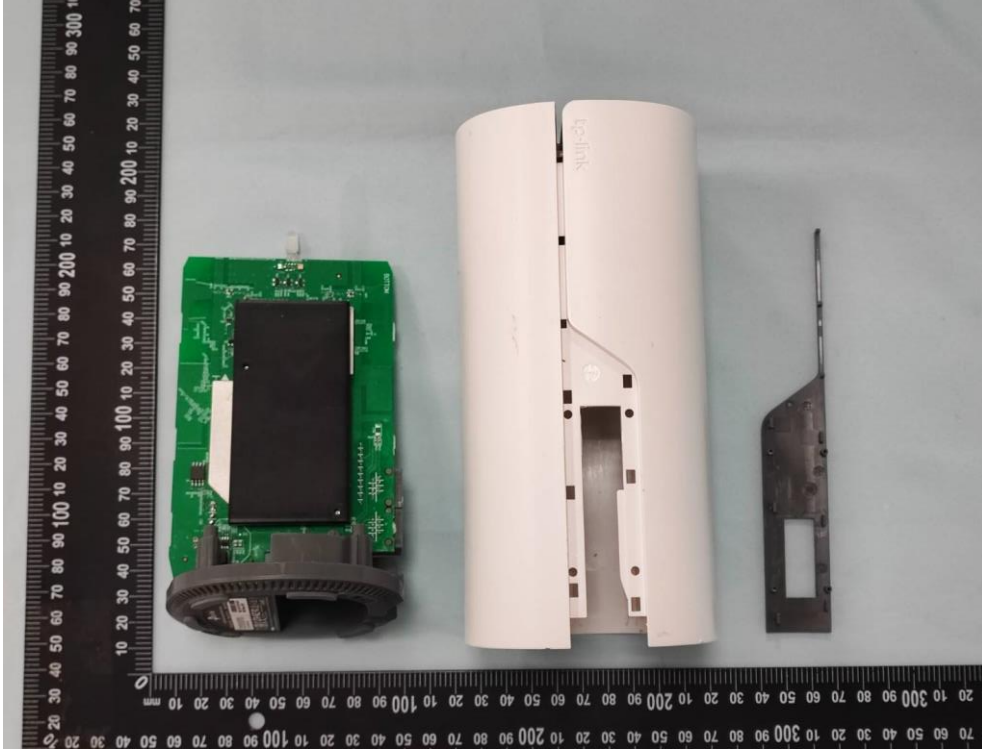

Product: AC1200 Whole Home Mesh Wi-Fi System

Brand Name: tp-link

Model Number: Deco E4S

Internal Photograph

(1) EUT Photo

(2) EUT Photo

(3) EUT Photo

(4) EUT Photo

(5) EUT Photo

(6) EUT Photo

(7) EUT Photo

(9) EUT Photo