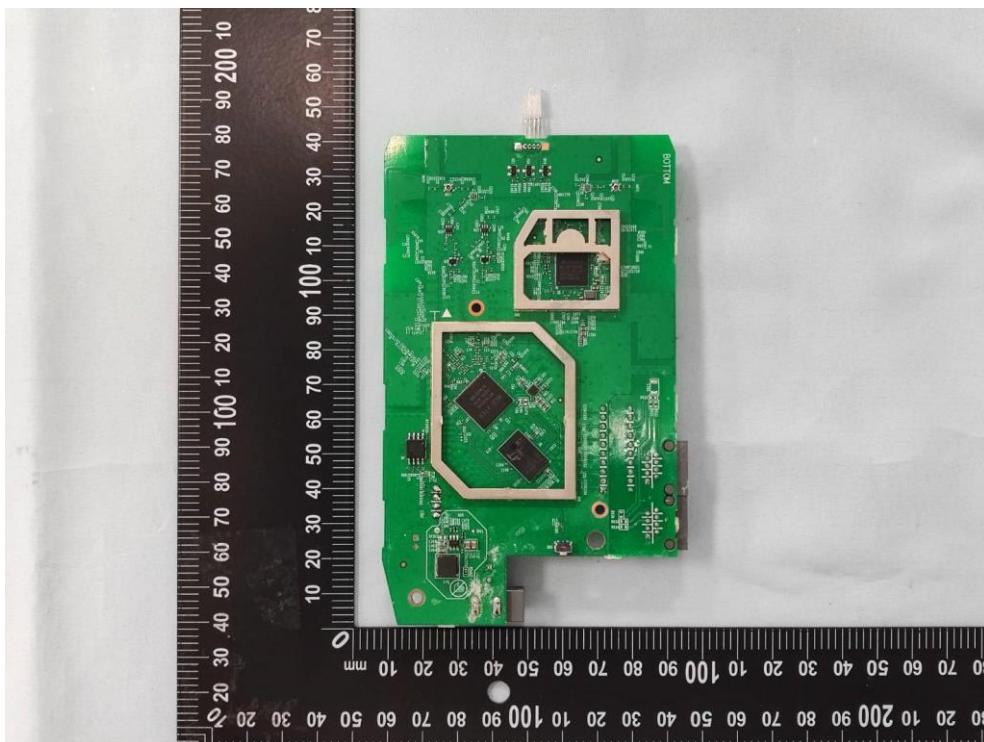

Product: AC1200 Whole Home Mesh Wi-Fi System

Brand Name: tp-link

Model Number: Deco E4S

Internal Photograph

(1) EUT Photo

(2) EUT Photo

(3) EUT Photo

(4) EUT Photo

(5) EUT Photo

(6) EUT Photo

(7) EUT Photo

(9) EUT Photo