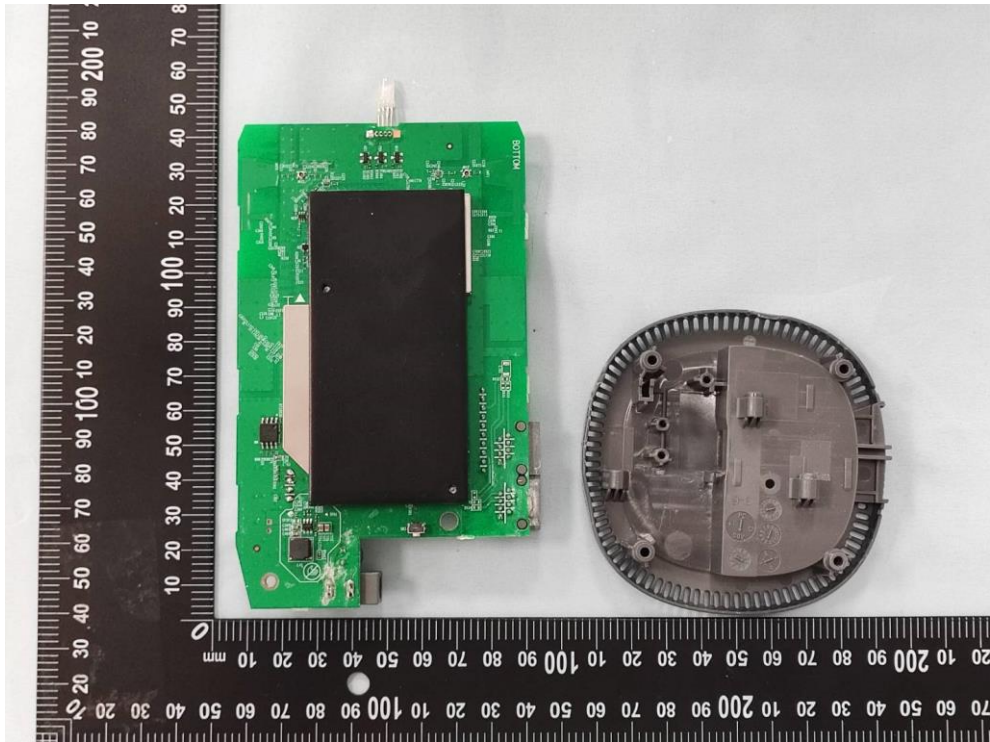

Product: AC1200 Whole Home Mesh Wi-Fi System

Brand Name: tp-link

Model Number: Deco E4S

Internal Photograph

(1) EUT Photo

(2) EUT Photo

(3) EUT Photo

(4) EUT Photo

(5) EUT Photo

(6) EUT Photo

(7) EUT Photo

(9) EUT Photo