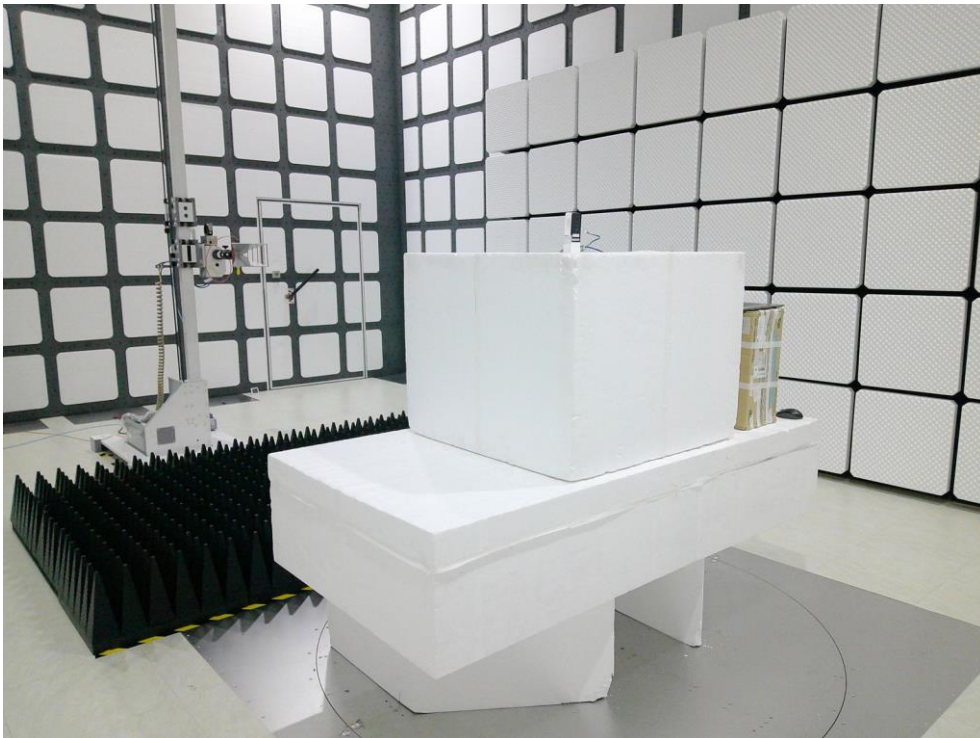

RF Test Photograph Wi-Fi 2.4G

Description: Front View of Conducted Emission Test Setup

Description: Back View of Conducted Emission Test Setup

Description: Radiated Emission Test Setup for below 1GHz

Description: Radiated Emission Test Setup for above 1GHz

Description: Radiated Emission Test Setup for 18GHz~25GHz

Description: Radiated Emission Test Setup for 9kHz~30MHz

Description: Conducted Emission Test Setup

920~923MHz

Description: Front View of Conducted Emission Test Setup

Description: Back View of Conducted Emission Test Setup

Description: Radiated Emission Test Setup for below 1GHz

Description: Radiated Emission Test Setup for above 1GHz

Description: Conducted Emission Test Setup