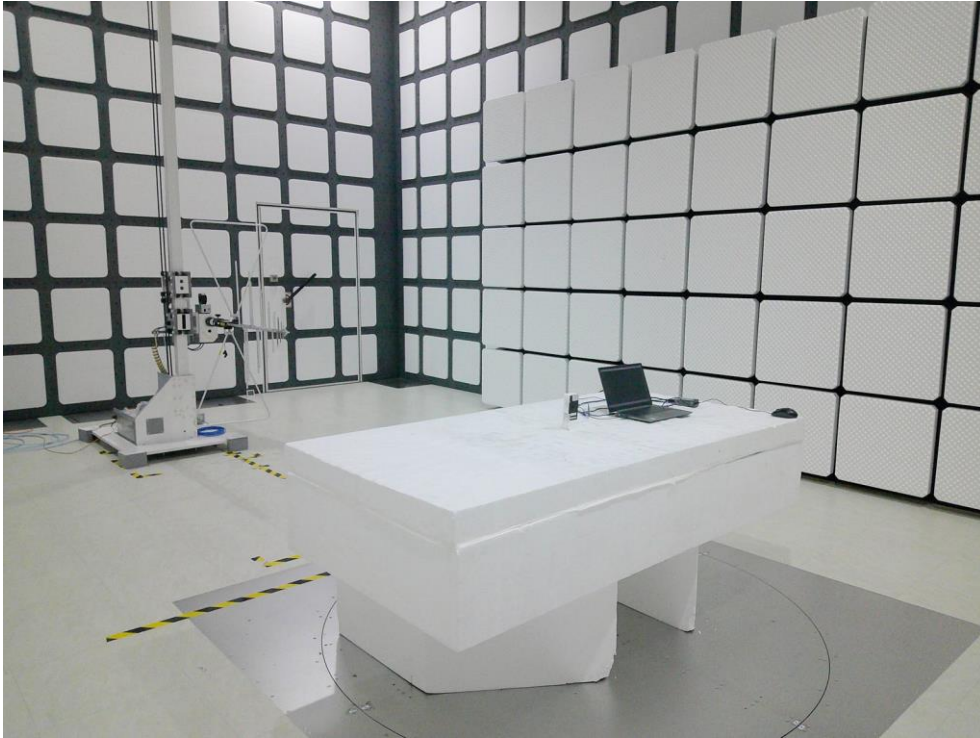

RF Test Photograph Wi-Fi 2.4G

Description: Front View of Conducted Emission Test Setup

Description: Back View of Conducted Emission Test Setup

Description: Radiated Emission Test Setup for below 1GHz

Description: Radiated Emission Test Setup for above 1GHz

Description: Radiated Emission Test Setup for 18GHz~25GHz

Description: Radiated Emission Test Setup for 9kHz~30MHz

Description: Conducted Emission Test Setup

920~923MHz

Description: Front View of Conducted Emission Test Setup

Description: Back View of Conducted Emission Test Setup

Description: Radiated Emission Test Setup for below 1GHz

Description: Radiated Emission Test Setup for above 1GHz

Description: Conducted Emission Test Setup