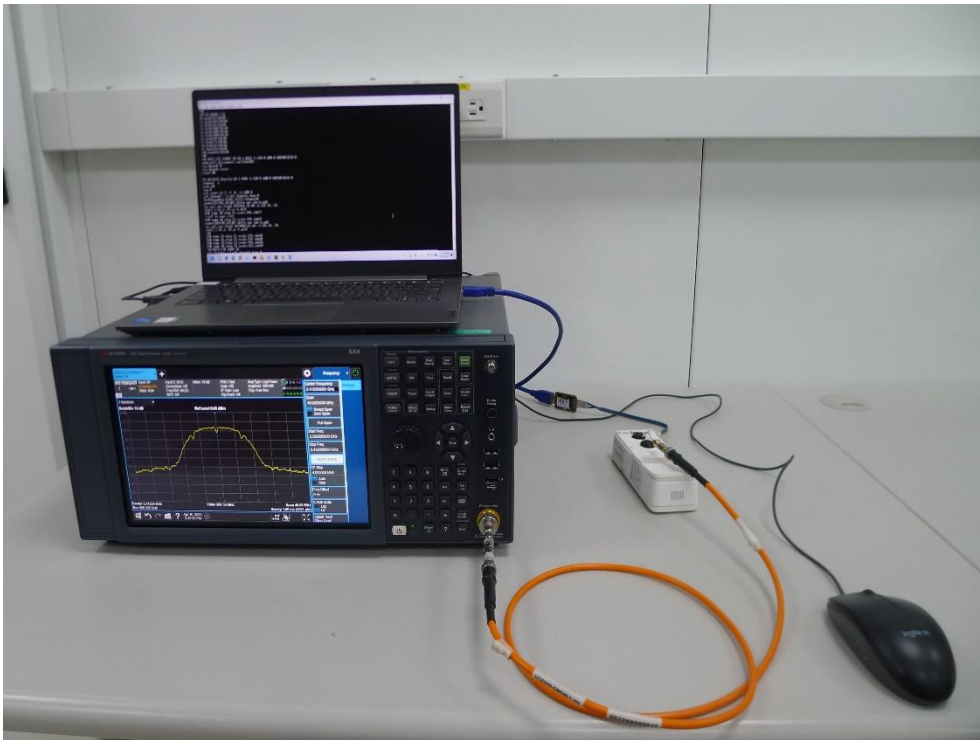

RF Test Photograph Wi-Fi 2.4G

Description: Front View of Conducted Emission Test Setup

Description: Back View of Conducted Emission Test Setup

Description: Radiated Emission Test Setup for below 1GHz

Description: Radiated Emission Test Setup for above 1GHz

Description: Radiated Emission Test Setup for 18GHz~25GHz

Description: Radiated Emission Test Setup for 9kHz~30MHz

Description: Conducted Emission Test Setup

920~923MHz

Description: Front View of Conducted Emission Test Setup

Description: Back View of Conducted Emission Test Setup

Description: Radiated Emission Test Setup for below 1GHz

Description: Radiated Emission Test Setup for above 1GHz

Description: Conducted Emission Test Setup