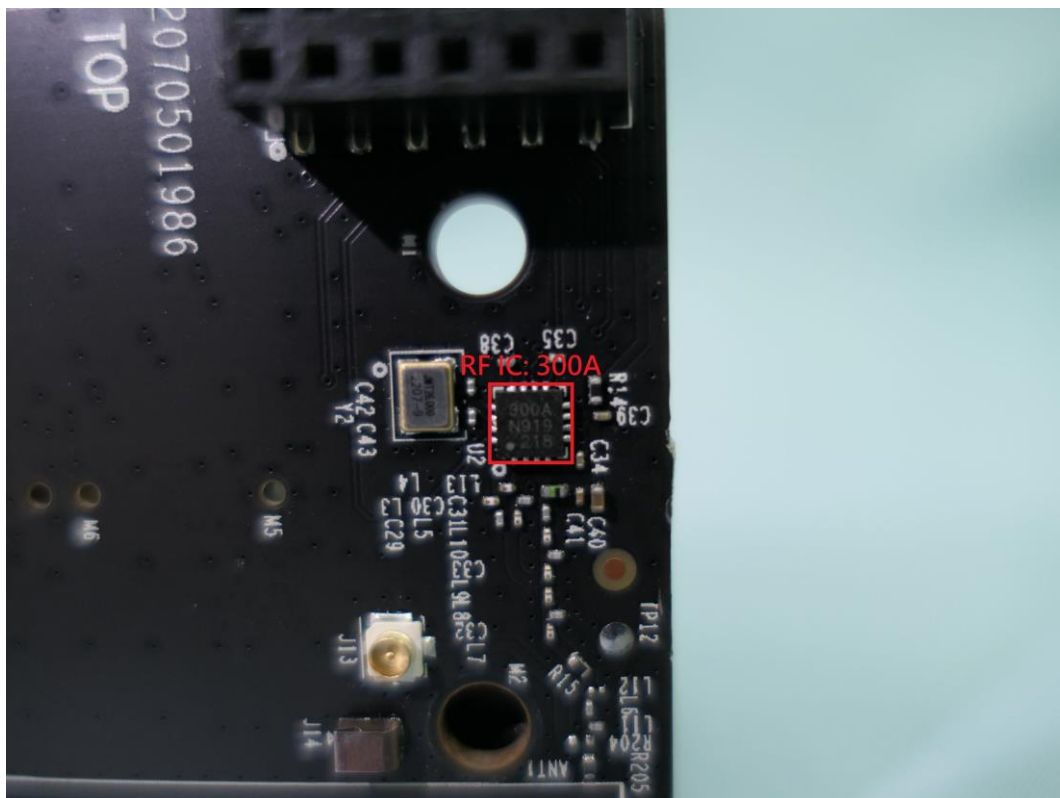

**Product: Tapo Video Doorbell
Camera**

Brand Name: tp-link

Model Number: Tapo D230

Internal Photograph

(1) EUT Photo

(2) EUT Photo

(3) EUT Photo

(4) EUT Photo

(5) EUT Photo

(6) EUT Photo

(7) EUT Photo

(8) EUT Photo

(9) EUT Photo

(10) EUT Photo

(11) EUT Photo

(12) EUT Photo

(13) EUT Photo

(14) EUT Photo

(17) EUT Photo

(18) EUT Photo

(19) EUT Photo

(20) EUT Photo

(21) EUT Photo

(22) EUT Photo