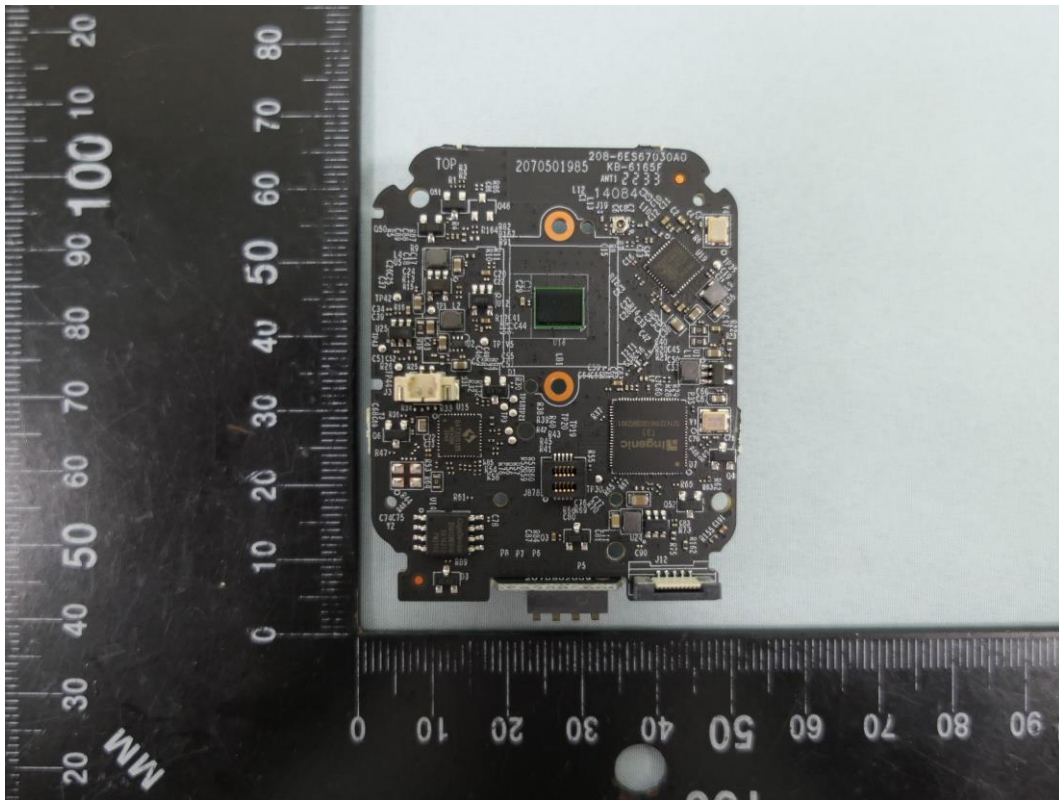

**Product: Tapo Video Doorbell
Camera**

Brand Name: tp-link

Model Number: Tapo D230

Internal Photograph

(1) EUT Photo

(2) EUT Photo

(3) EUT Photo

(4) EUT Photo

(13) EUT Photo

(14) EUT Photo

(17) EUT Photo

(18) EUT Photo

(19) EUT Photo

(20) EUT Photo

(21) EUT Photo

(22) EUT Photo