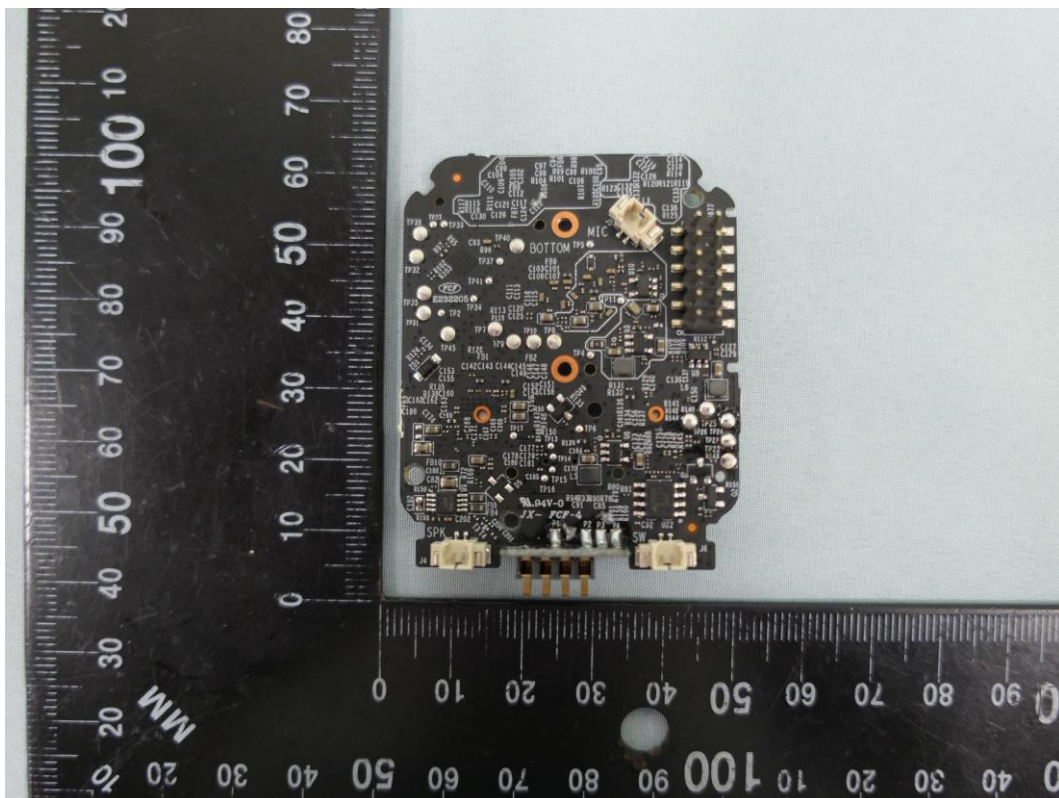

**Product: Tapo Video Doorbell
Camera**

Brand Name: tp-link

Model Number: Tapo D230

Internal Photograph

(1) EUT Photo

(2) EUT Photo

(3) EUT Photo

(4) EUT Photo

(13) EUT Photo

(14) EUT Photo

(17) EUT Photo

(18) EUT Photo

(19) EUT Photo

(20) EUT Photo

(21) EUT Photo

(22) EUT Photo