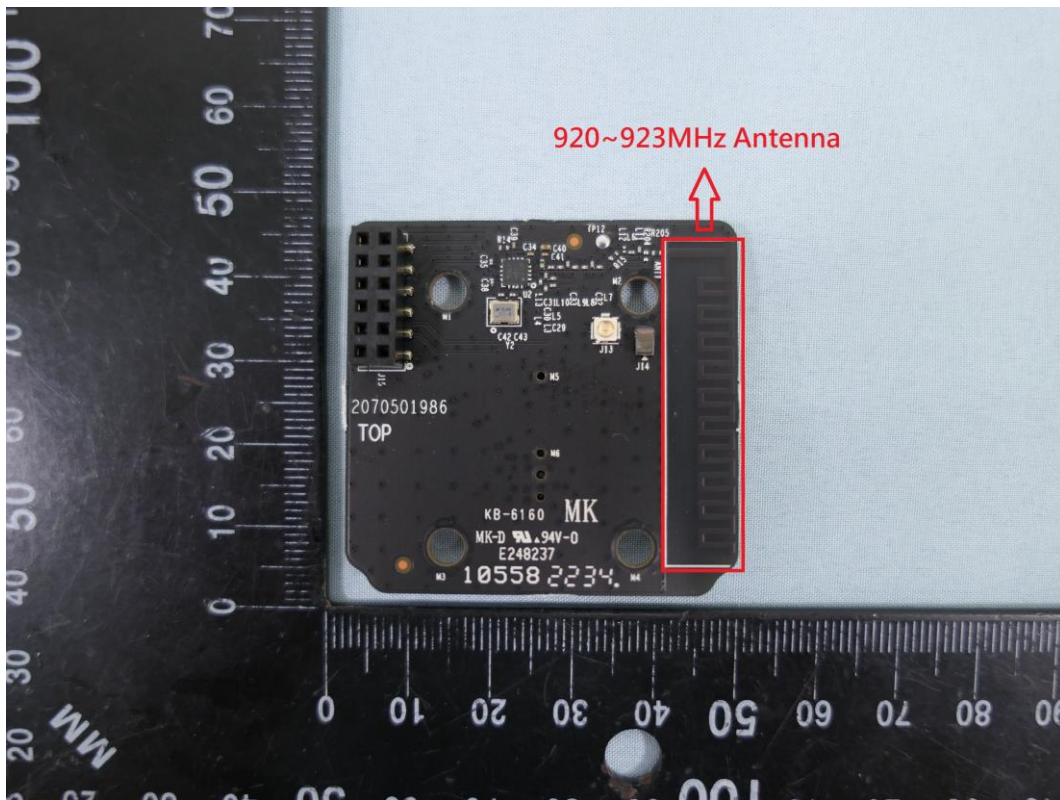

**Product: Tapo Video Doorbell
Camera**

Brand Name: tp-link

Model Number: Tapo D230

Internal Photograph

(1) EUT Photo

(2) EUT Photo

(3) EUT Photo

(4) EUT Photo

(5) EUT Photo

(6) EUT Photo

(7) EUT Photo

(8) EUT Photo

(9) EUT Photo

(10) EUT Photo

(11) EUT Photo

(12) EUT Photo