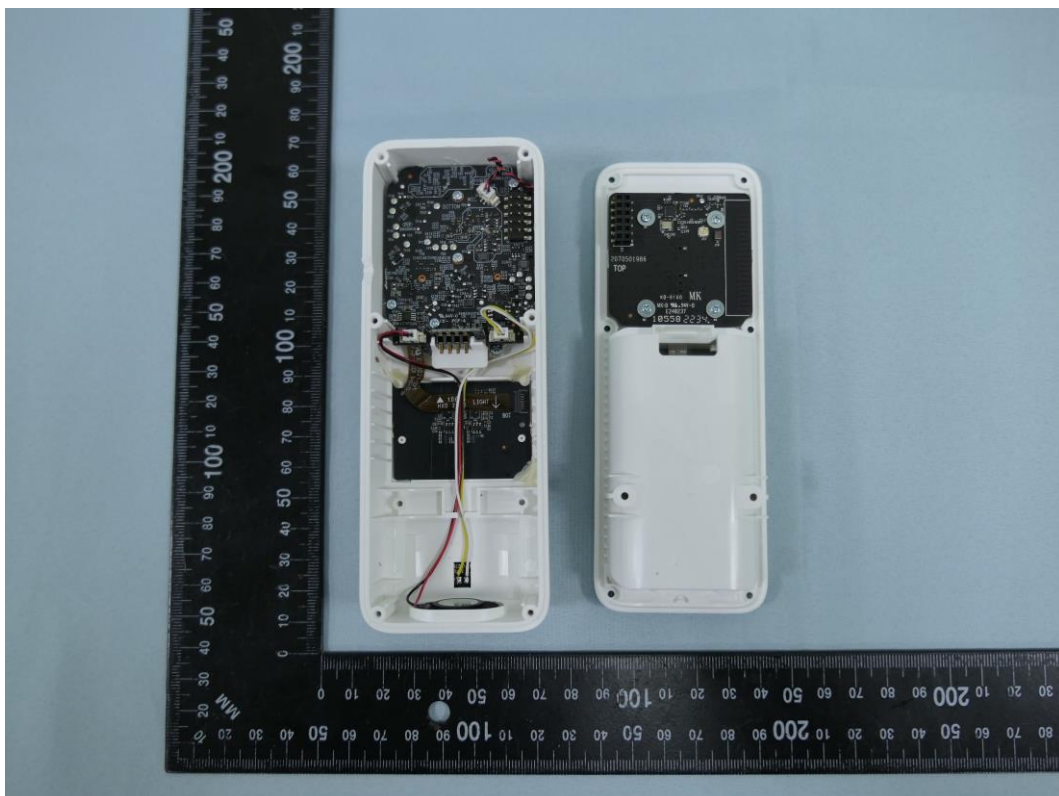

**Product: Tapo Video Doorbell
Camera**

Brand Name: tp-link

Model Number: Tapo D230

Internal Photograph

(1) EUT Photo

(2) EUT Photo

(3) EUT Photo

(4) EUT Photo

(5) EUT Photo

(6) EUT Photo

(7) EUT Photo

(8) EUT Photo

(9) EUT Photo

(10) EUT Photo

(11) EUT Photo

(12) EUT Photo