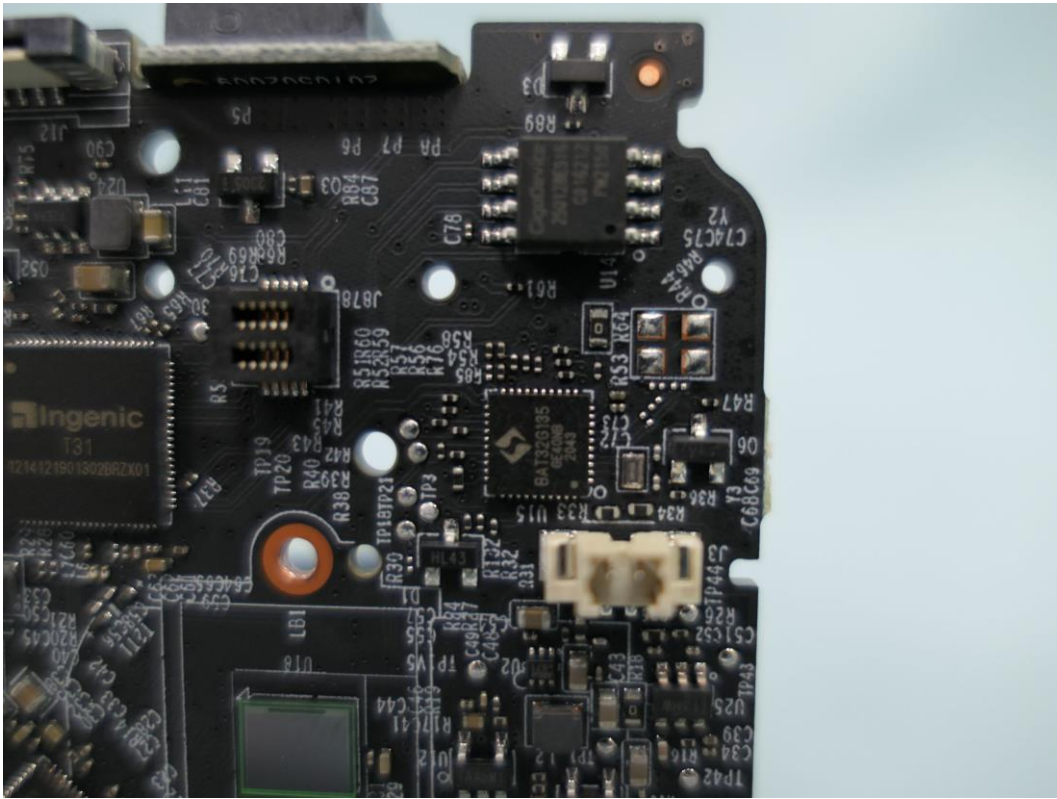

**Product: Tapo Video Doorbell
Camera**

Brand Name: tp-link

Model Number: Tapo D230

Internal Photograph

(1) EUT Photo

(2) EUT Photo

(3) EUT Photo

(4) EUT Photo

(13) EUT Photo

(14) EUT Photo

(17) EUT Photo

(18) EUT Photo

(19) EUT Photo

(20) EUT Photo

(21) EUT Photo

(22) EUT Photo