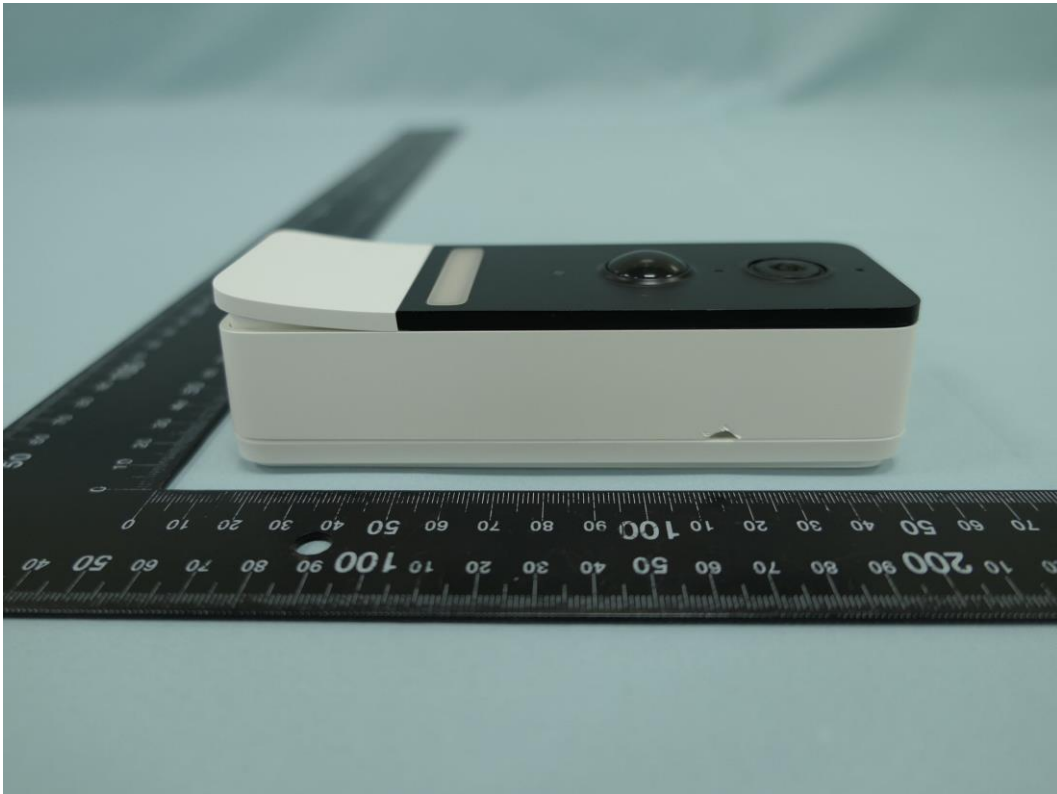

**Product: Tapo Video Doorbell
Camera**

Brand Name: tp-link

Model Number: Tapo D230

External Photograph

(1) EUT Photo

(2) EUT Photo

(3) EUT Photo

(4) EUT Photo