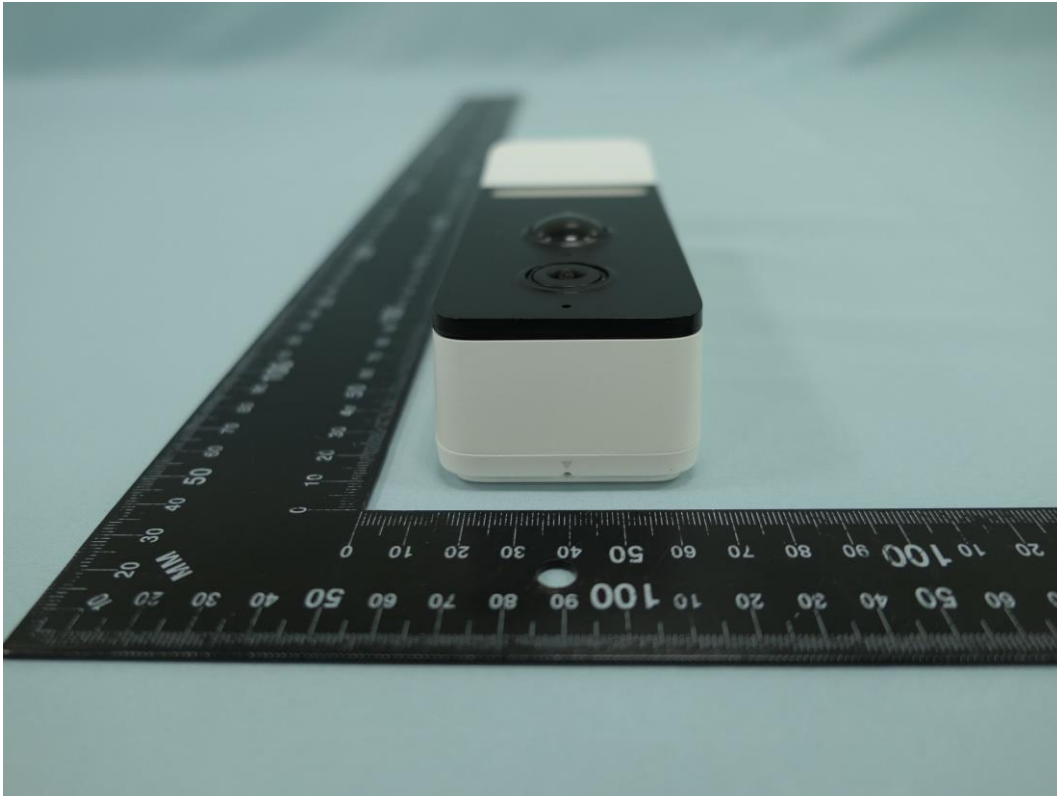

(5) EUT Photo