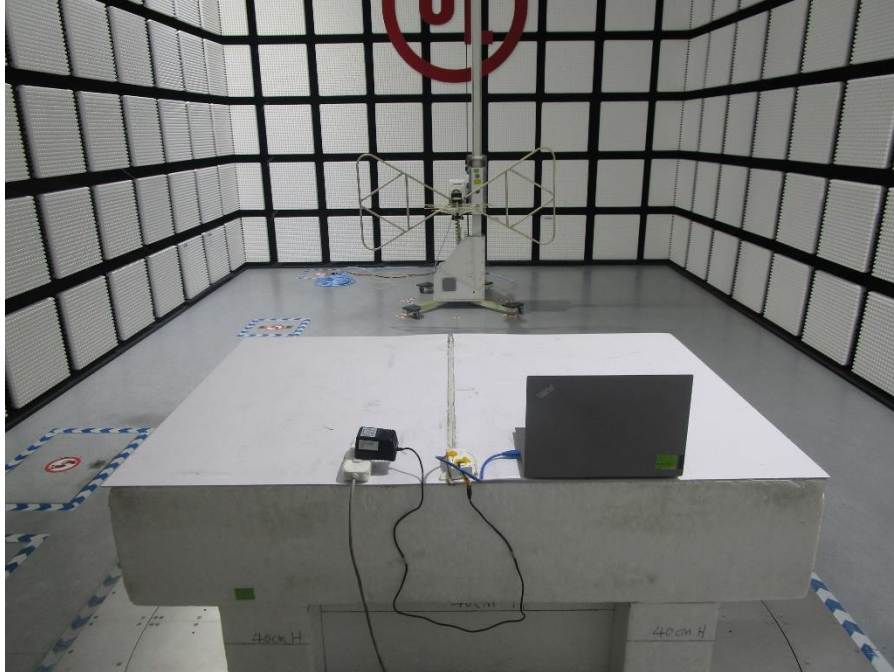

Appendix II

Setup Photographs

RADIATED RF MEASUREMENT SETUP (ABOVE 1 GHz)
MEASUREMENT POSITION

MEASUREMENT POSITION (X axis)

MEASUREMENT POSITION (Y axis)

MEASUREMENT POSITION (Z axis)

RADIATED RF MEASUREMENT SETUP (30MHz~1GHz)

RADIATED RF MEASUREMENT SETUP (Below 30MHz)

POWERLINE CONDUCTED EMISSIONS MEASUREMENT SETUP