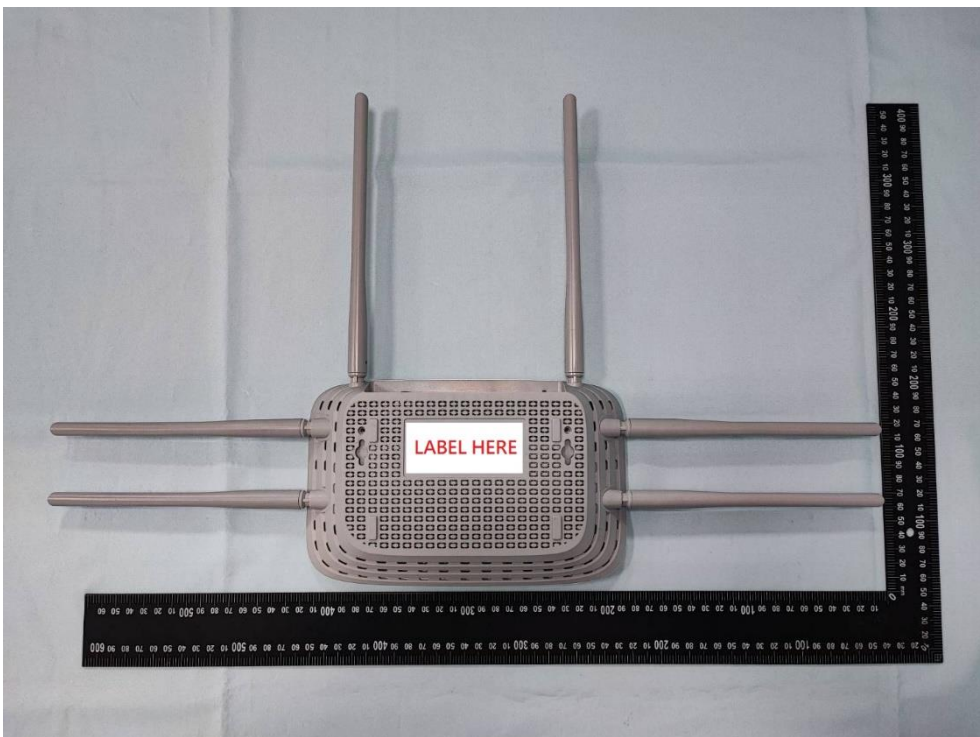

**Product: AC1900 MU-MIMO
Wi-Fi Router**

Brand Name: tp-link

Model Number: Archer C86

External Photograph

(1) EUT Photo

(2) EUT Photo

(3) EUT Photo

(4) EUT Photo

(5) EUT Photo

(6) EUT Photo

(7) Adapter (Brand: tp-link,M/N: T120150-2B1)

(8) Adapter (Brand: tp-link,M/N: T120150-2B1)

(9) Adapter (Brand: tp-link,M/N: T120150-2B1)

(10) Adapter (Brand: tp-link,M/N: T120150-2B1)