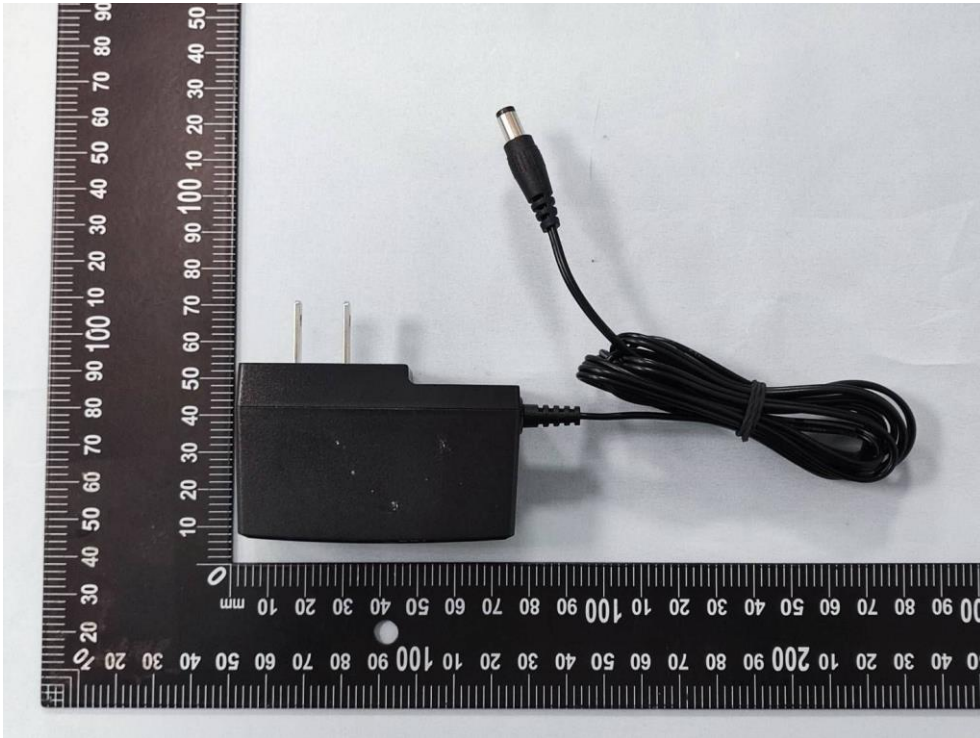

**Product: AC1900 MU-MIMO
Wi-Fi Router**

Brand Name: tp-link

Model Number: Archer C86

External Photograph

(1) EUT Photo

(2) EUT Photo

(3) EUT Photo

(4) EUT Photo

(5) EUT Photo

(6) EUT Photo

(7) Adapter (Brand: tp-link,M/N: T120150-2B1)

(8) Adapter (Brand: tp-link,M/N: T120150-2B1)

(9) Adapter (Brand: tp-link,M/N: T120150-2B1)

(10) Adapter (Brand: tp-link,M/N: T120150-2B1)