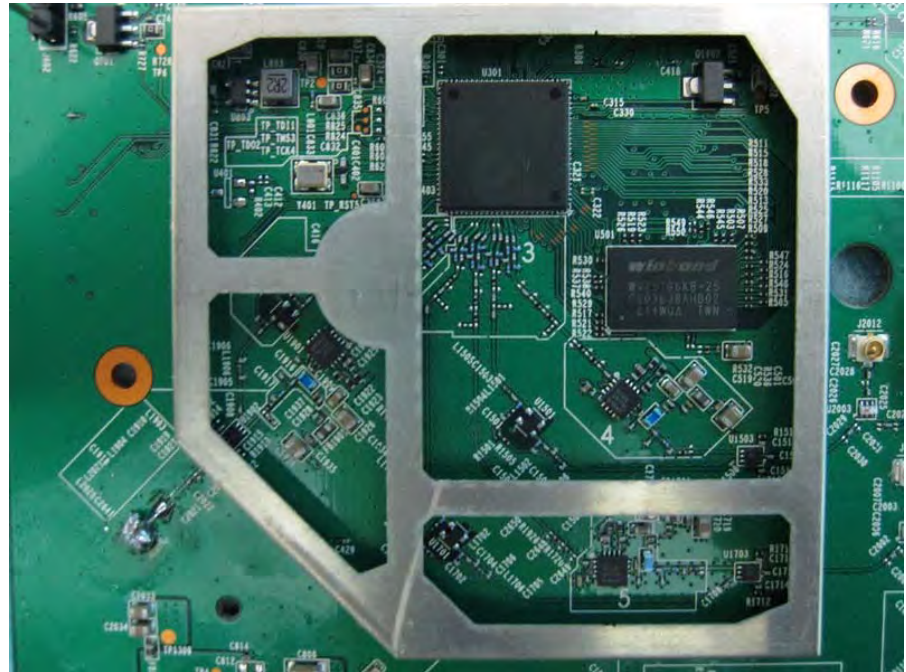

Photographs of EUT

Antenna

Antenna mount

Adapter

Model No.: T120150-2B1