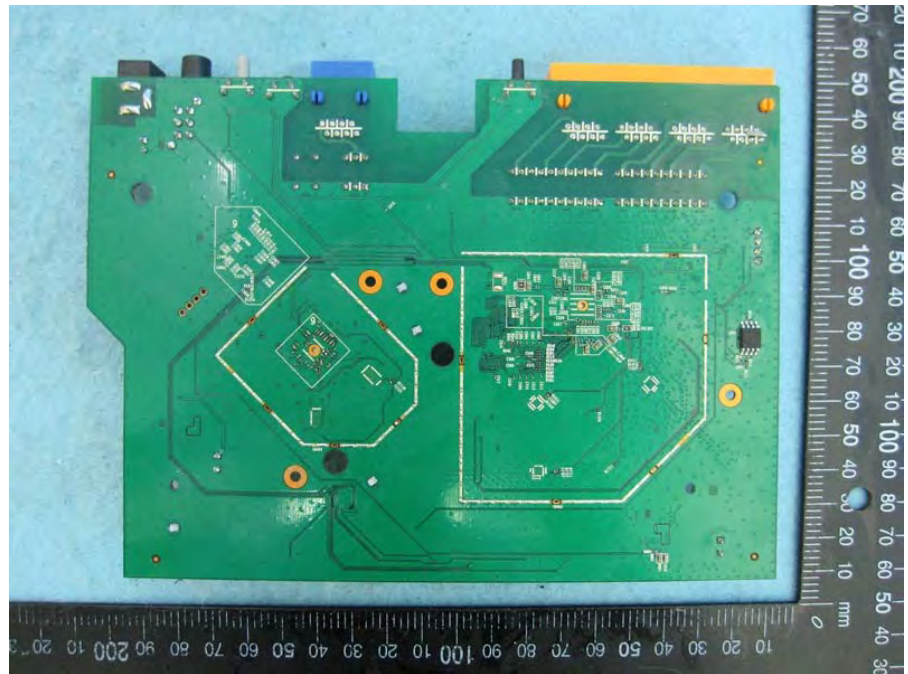

Photographs of EUT

Antenna

Antenna mount

Adapter

Model No.: T120150-2B1