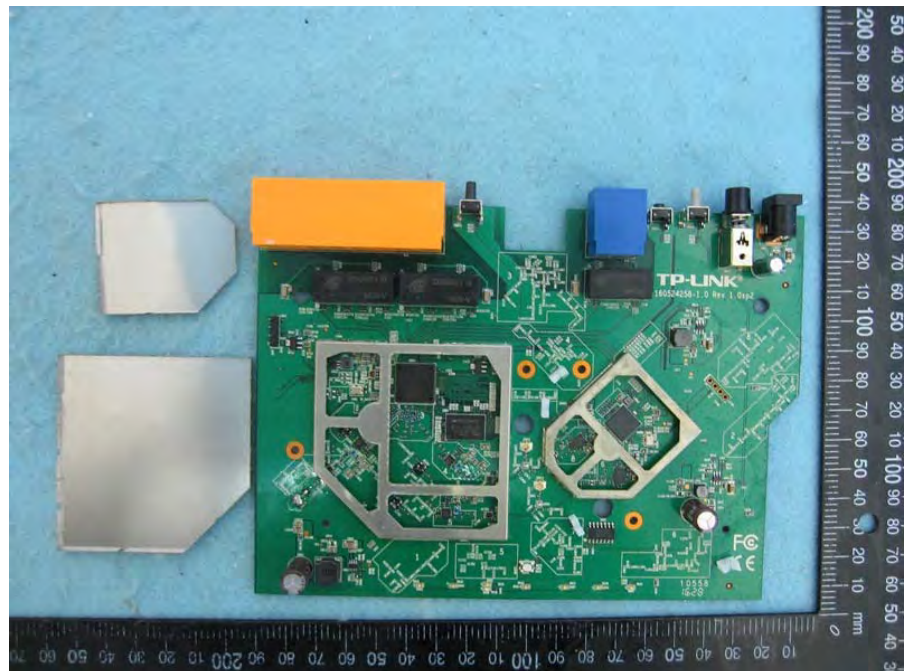

Photographs of EUT

Antenna

Antenna mount

Adapter

Model No.: T120150-2B1