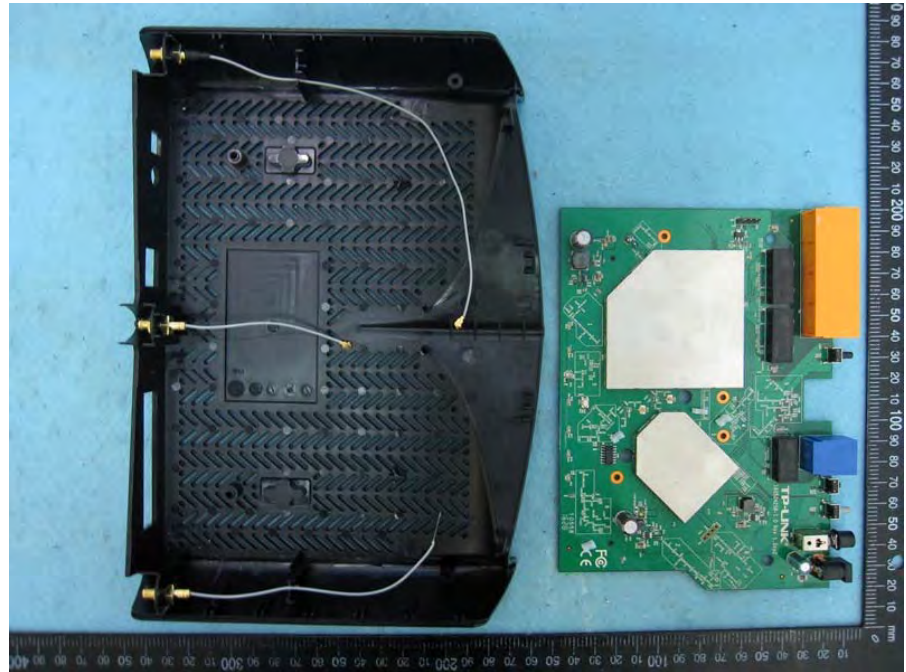

Photographs of EUT

Antenna

Antenna mount

Adapter

Model No.: T120150-2B1