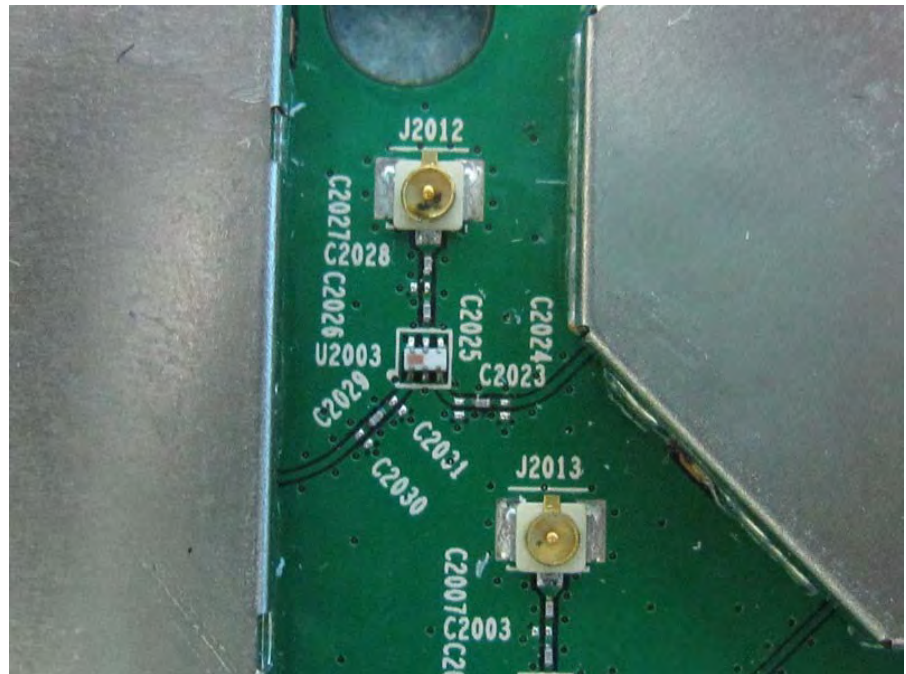

Photographs of EUT

Antenna

Antenna mount

Adapter

Model No.: T120150-2B1