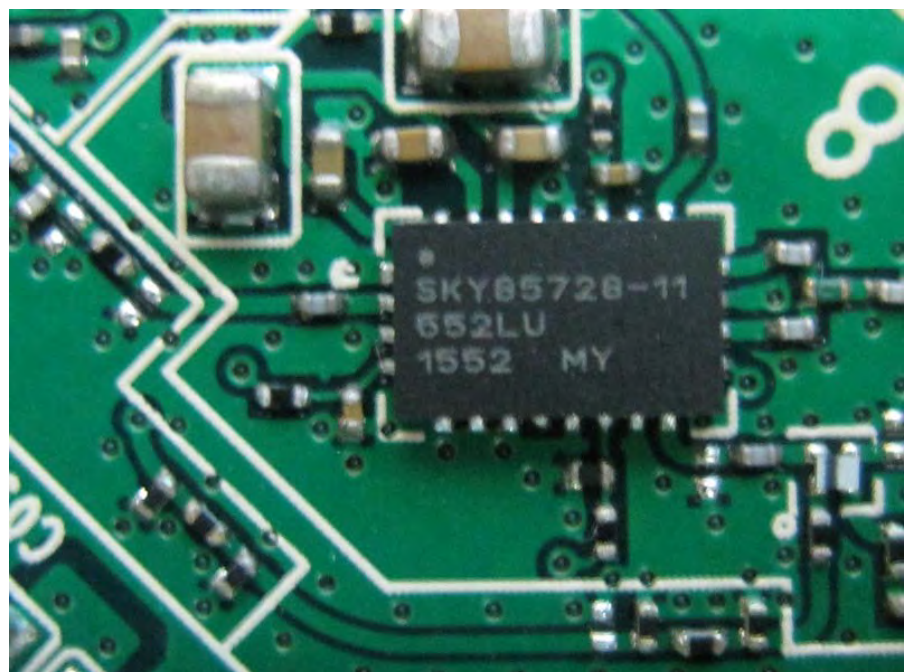

Photographs of EUT

Antenna

Antenna mount

Adapter

Model No.: T120150-2B1