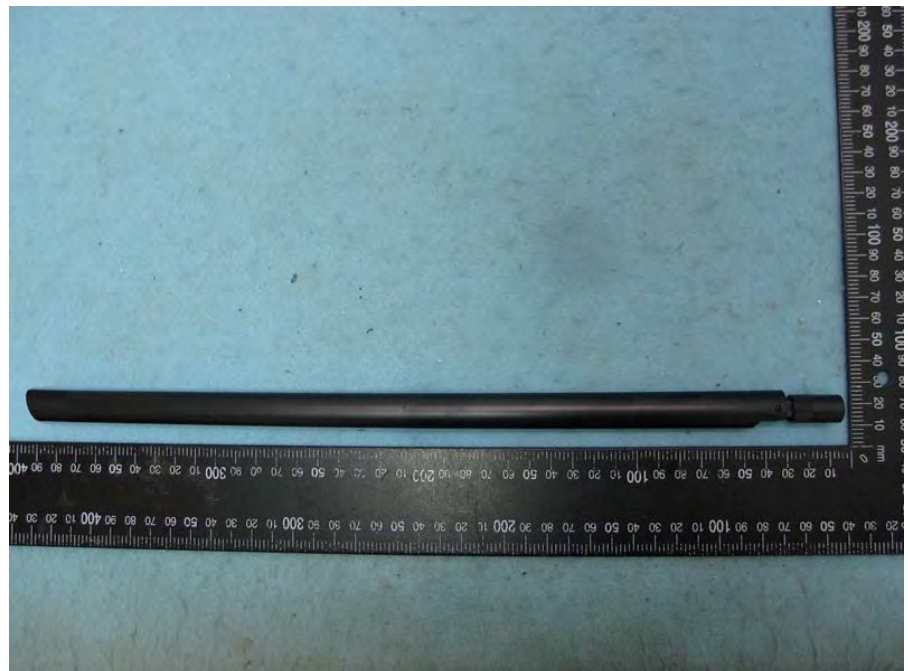

Photographs of EUT

Antenna

Antenna mount

Adapter

Model No.: T120150-2B1