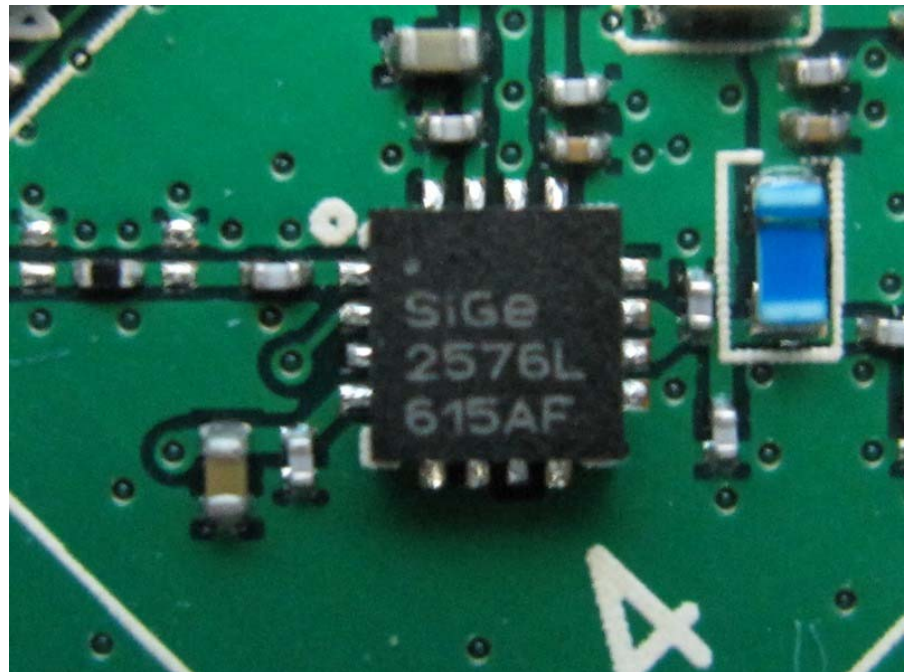

Photographs of EUT

Antenna

Antenna mount

Adapter

Model No.: T120150-2B1