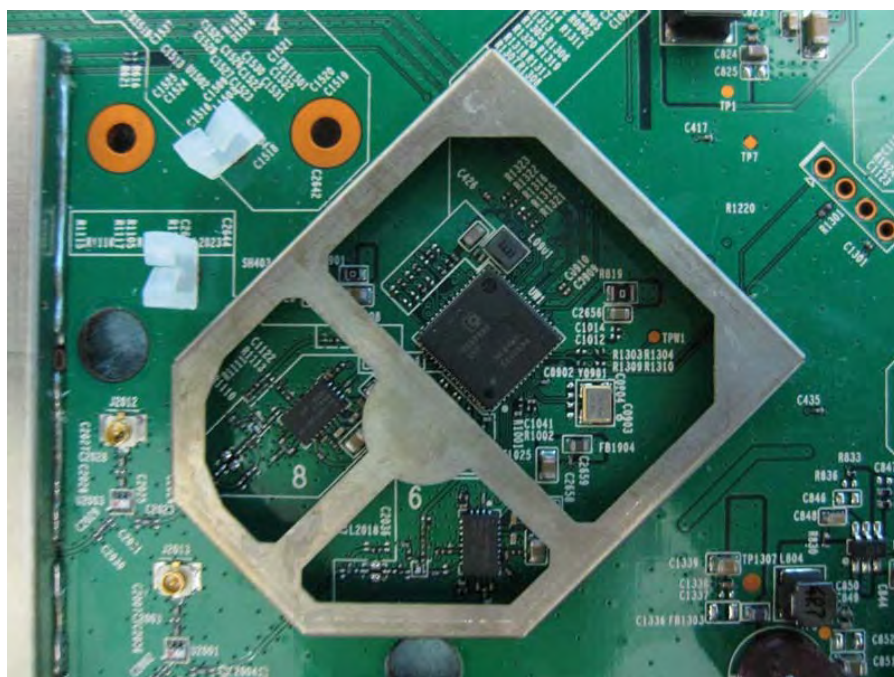

Photographs of EUT

Antenna

Antenna mount

Adapter

Model No.: T120150-2B1