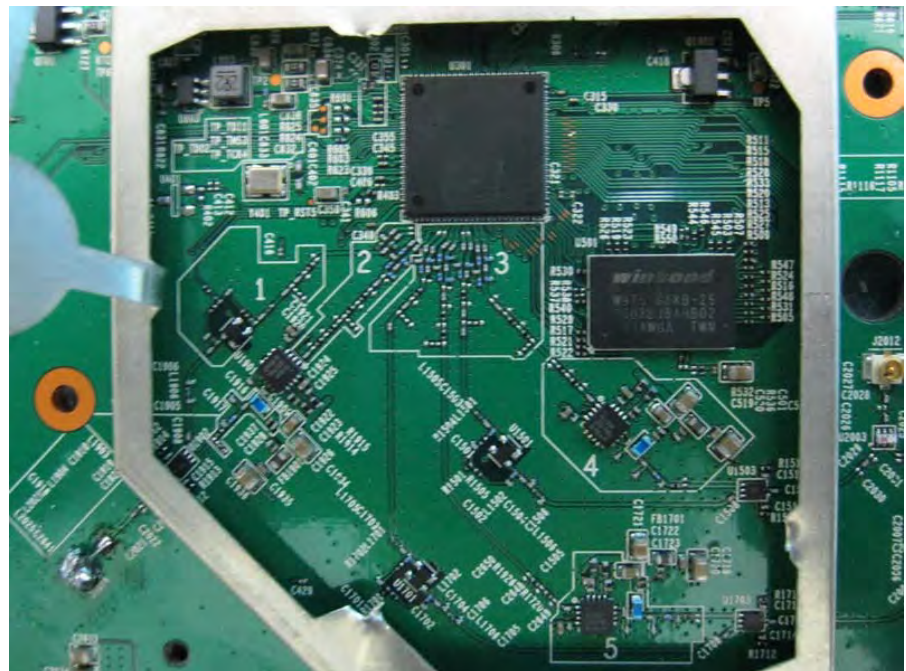

Photographs of EUT

Antenna

Antenna mount

Adapter

Model No.: T120150-2B1