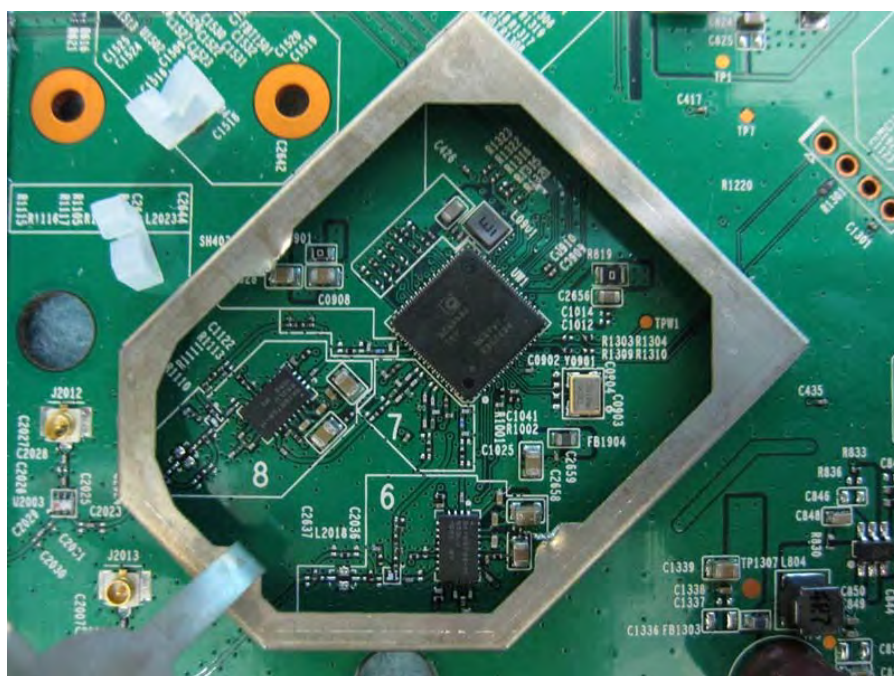

Photographs of EUT

Antenna

Antenna mount

Adapter

Model No.: T120150-2B1