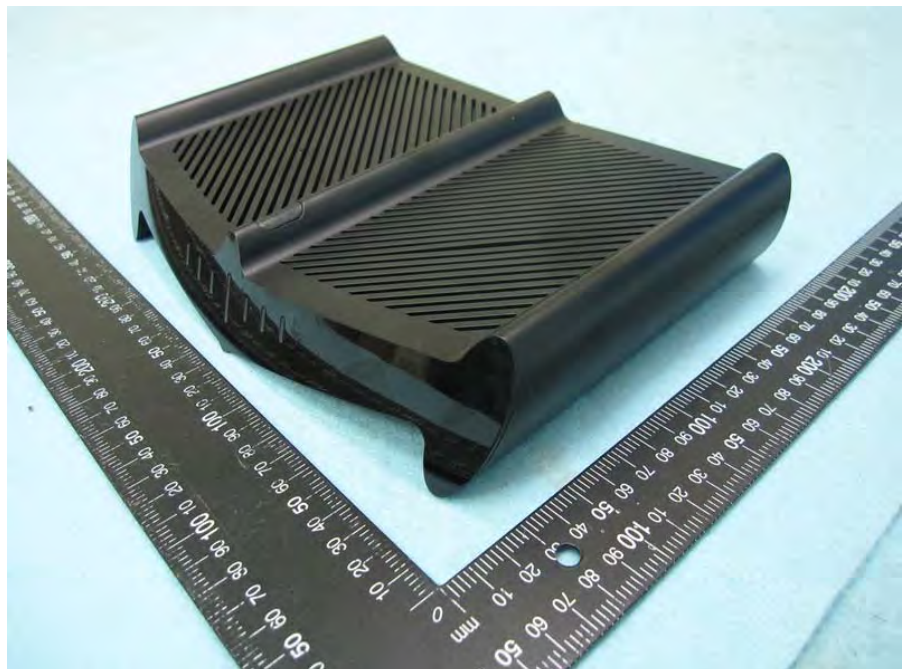

Photographs of EUT

Antenna

Antenna mount

Adapter

Model No.: T120150-2B1