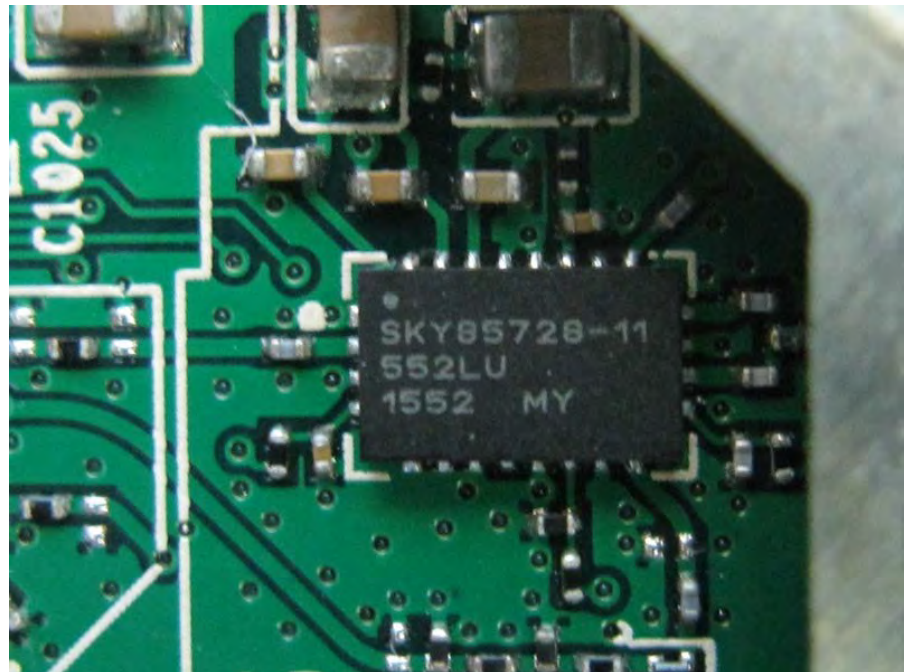

Photographs of EUT

Antenna

Antenna mount

Adapter

Model No.: T120150-2B1