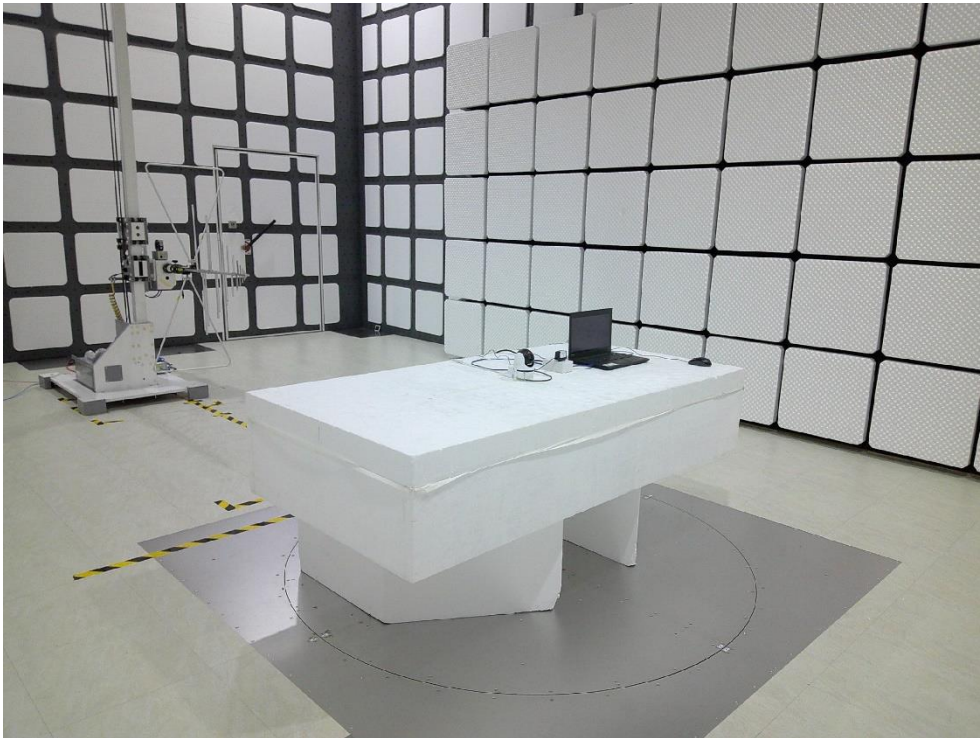

**Product: Outdoor Pan/Tilt
Security Wi-Fi Camera**

Brand Name: tp-link

Model Number: Tapo C520WS

Test Photograph

Description: Front View of AC Conducted Emission Test Setup

Description: Back View of AC Conducted Emission Test Setup

Description: Radiated Emission Test Setup for Below 1GHz

Description: Radiated Emission Test Setup for Above 1GHz

Description: Conducted Test Setup