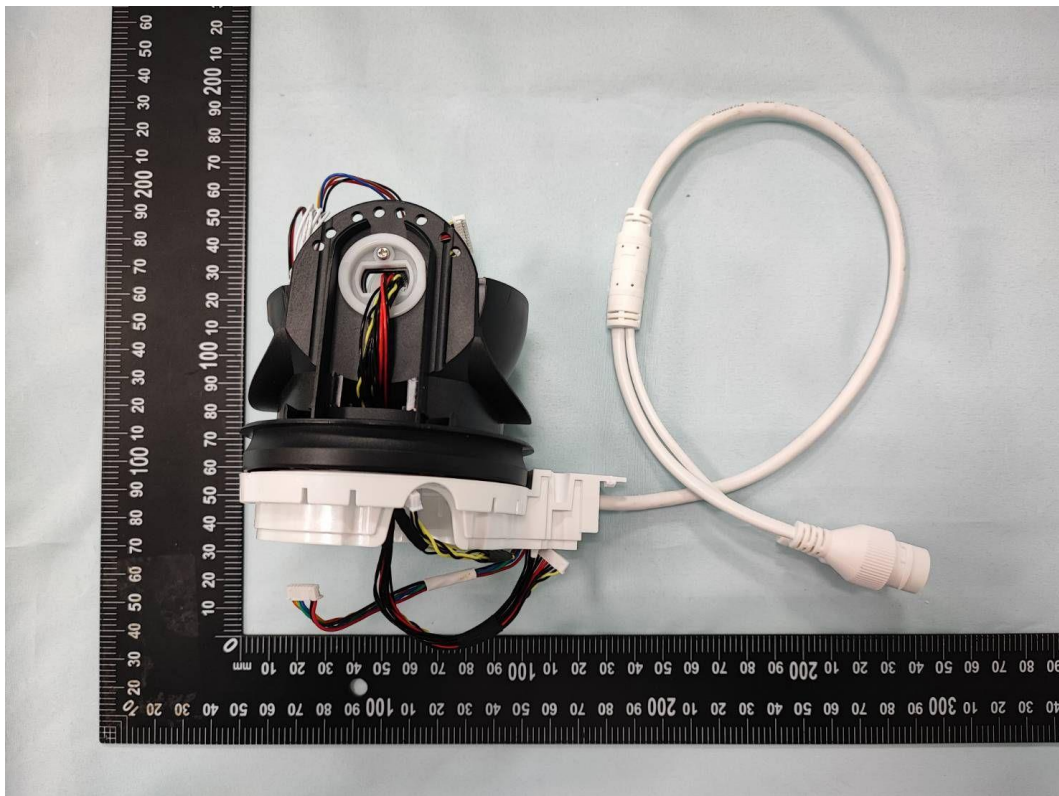

(12) EUT Photo