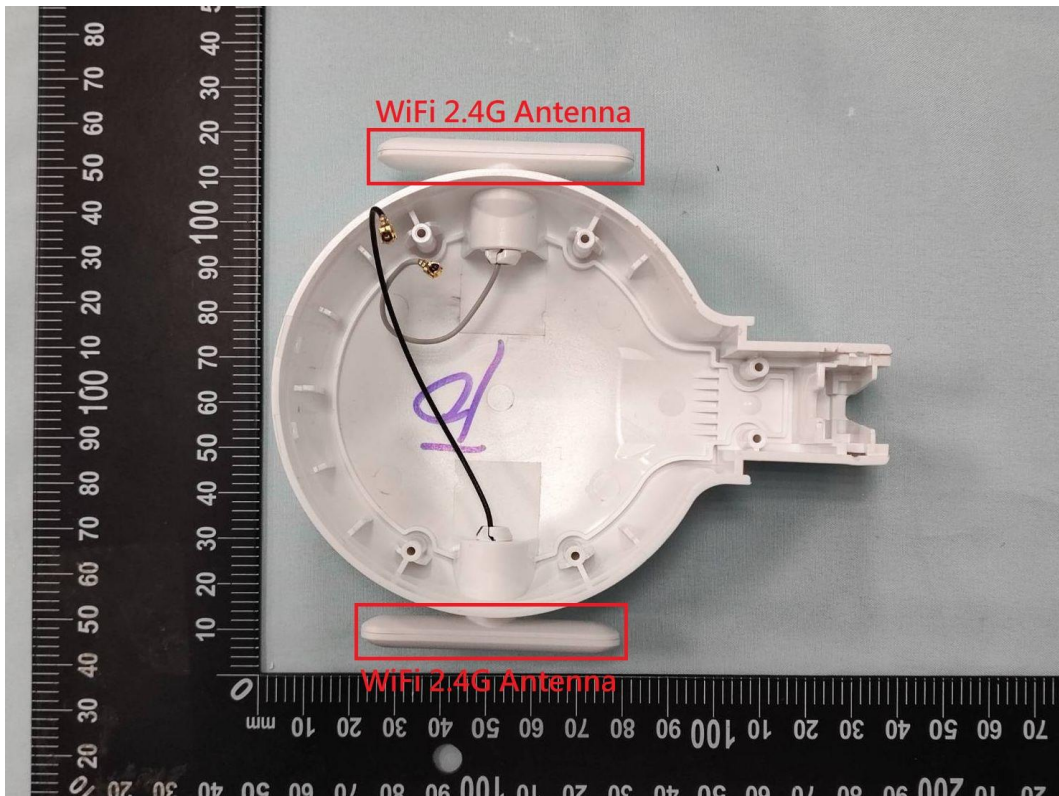

**Product: Outdoor Pan/Tilt Security Wi-Fi Camera**

**Brand Name: tp-link**

**Model Number: Tapo C520WS**

### Internal Photograph

( 1 ) EUT Photo

( 2 ) EUT Photo

( 3 ) EUT Photo

( 4 ) EUT Photo

( 5 ) EUT Photo

( 6 ) EUT Photo

( 7 ) EUT Photo