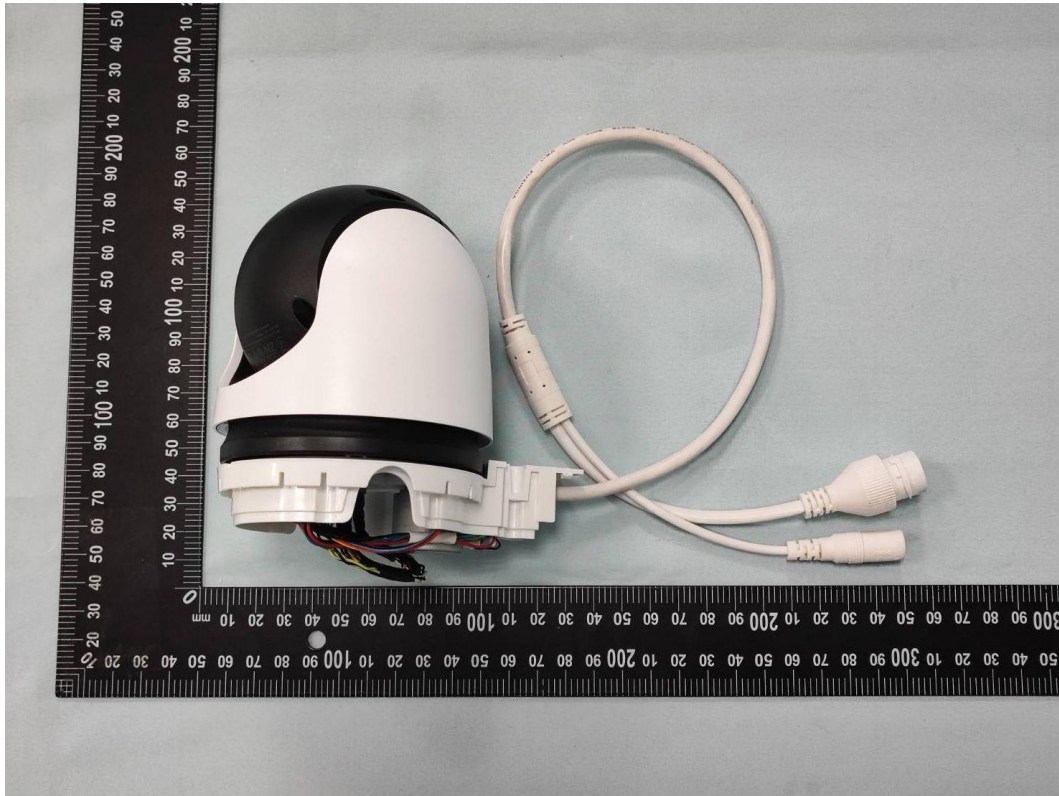

**Product: Outdoor Pan/Tilt Security Wi-Fi Camera**

**Brand Name: tp-link**

**Model Number: Tapo C520WS**

### Internal Photograph

( 1 ) EUT Photo

( 2 ) EUT Photo

( 3 ) EUT Photo

( 4 ) EUT Photo

( 5 ) EUT Photo

( 6 ) EUT Photo

( 7 ) EUT Photo