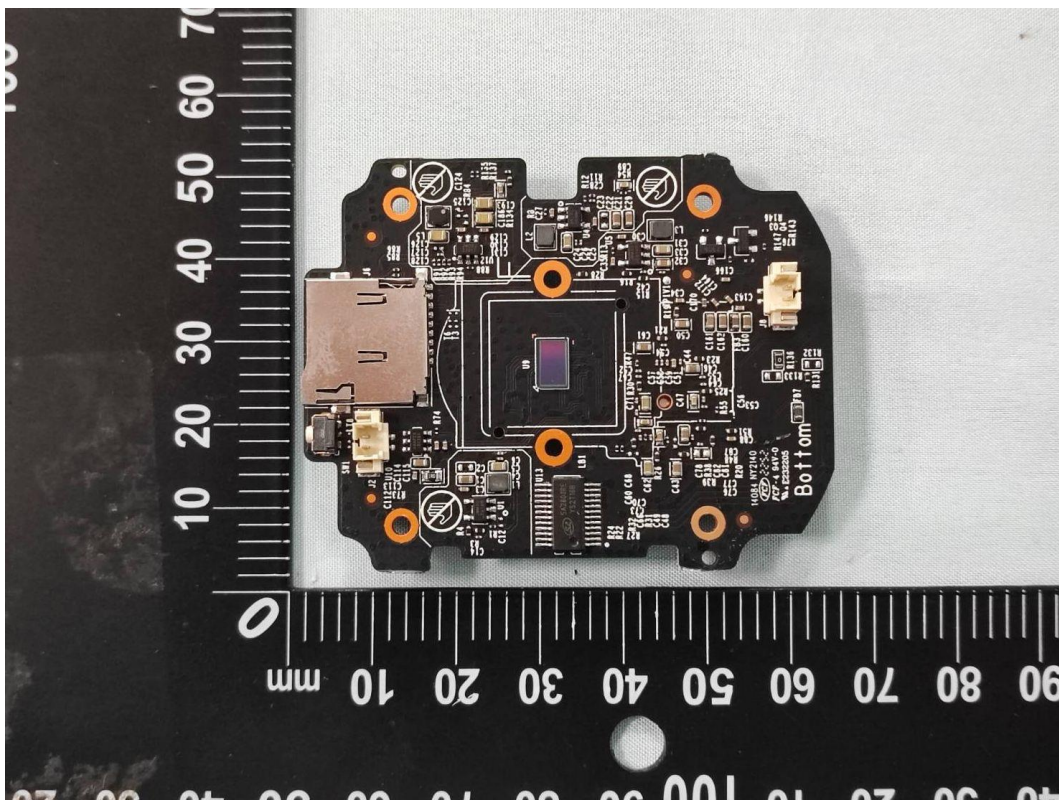

**Product: Outdoor Pan/Tilt Security Wi-Fi Camera**

**Brand Name: tp-link**

**Model Number: Tapo C520WS**

( 16 ) EUT Photo

( 17 ) EUT Photo

( 18 ) EUT Photo

( 19 ) EUT Photo