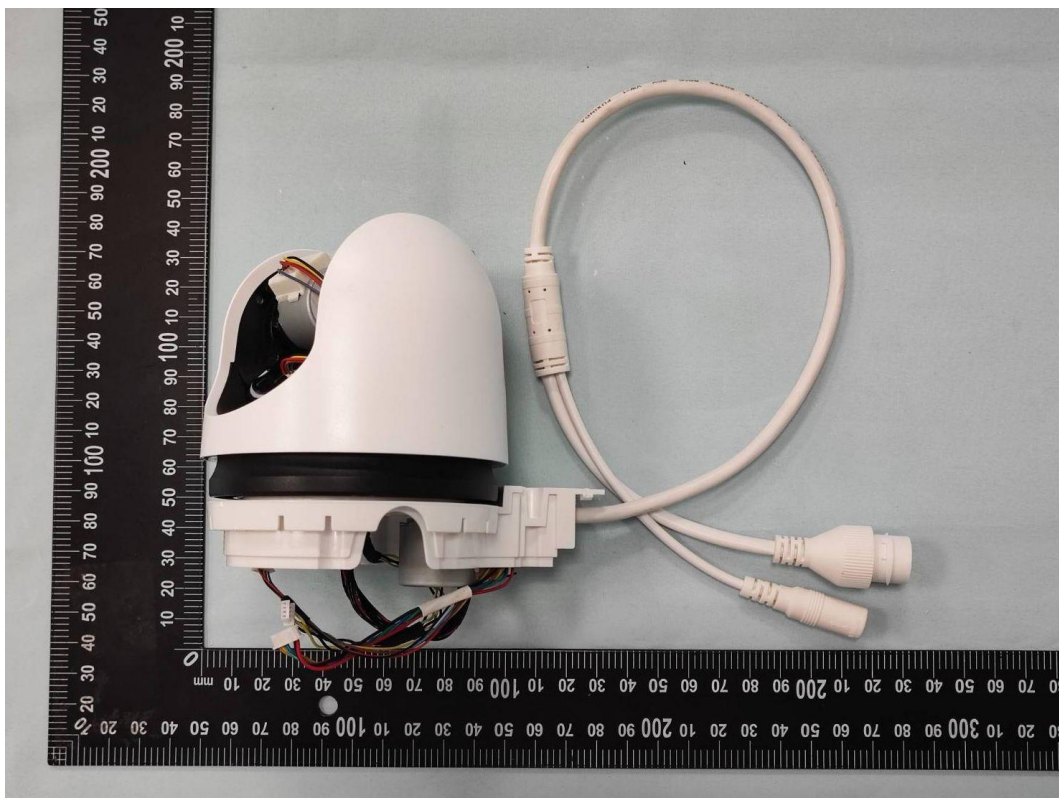

(10) EUT Photo