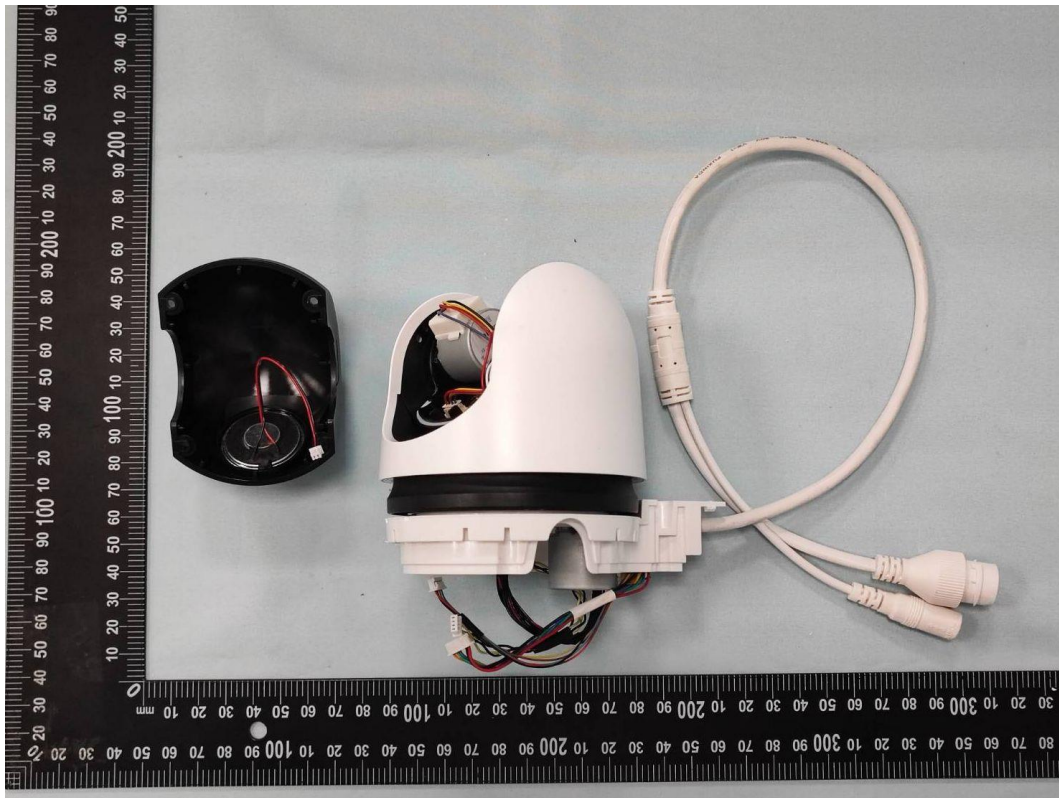

(9) EUT Photo