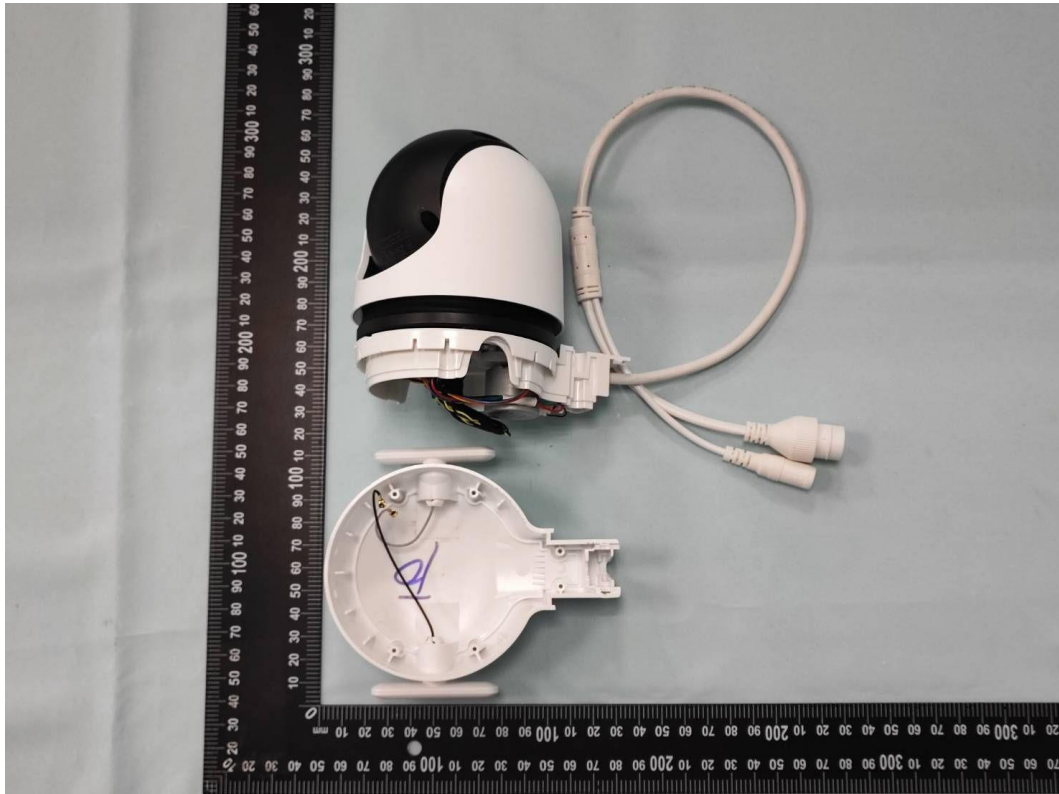

**Product: Outdoor Pan/Tilt Security Wi-Fi Camera**

**Brand Name: tp-link**

**Model Number: Tapo C520WS**

### Internal Photograph

( 1 ) EUT Photo

( 2 ) EUT Photo

( 3 ) EUT Photo

( 4 ) EUT Photo

( 5 ) EUT Photo

( 6 ) EUT Photo

( 7 ) EUT Photo