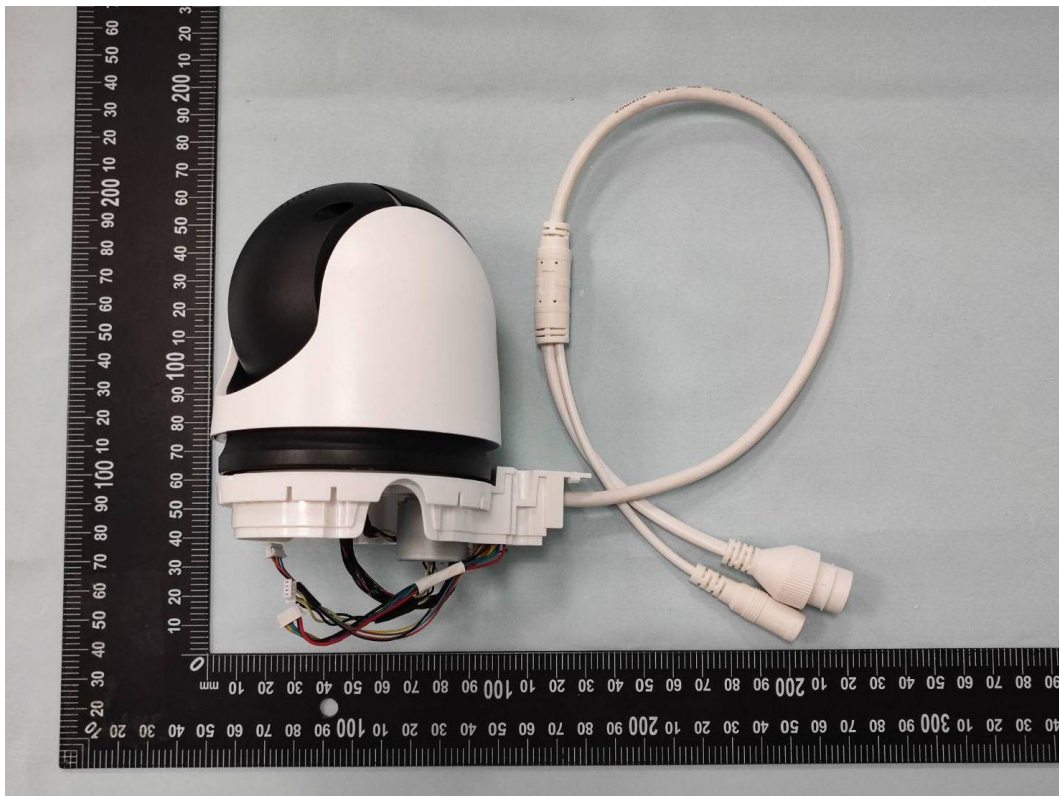

(8) EUT Photo