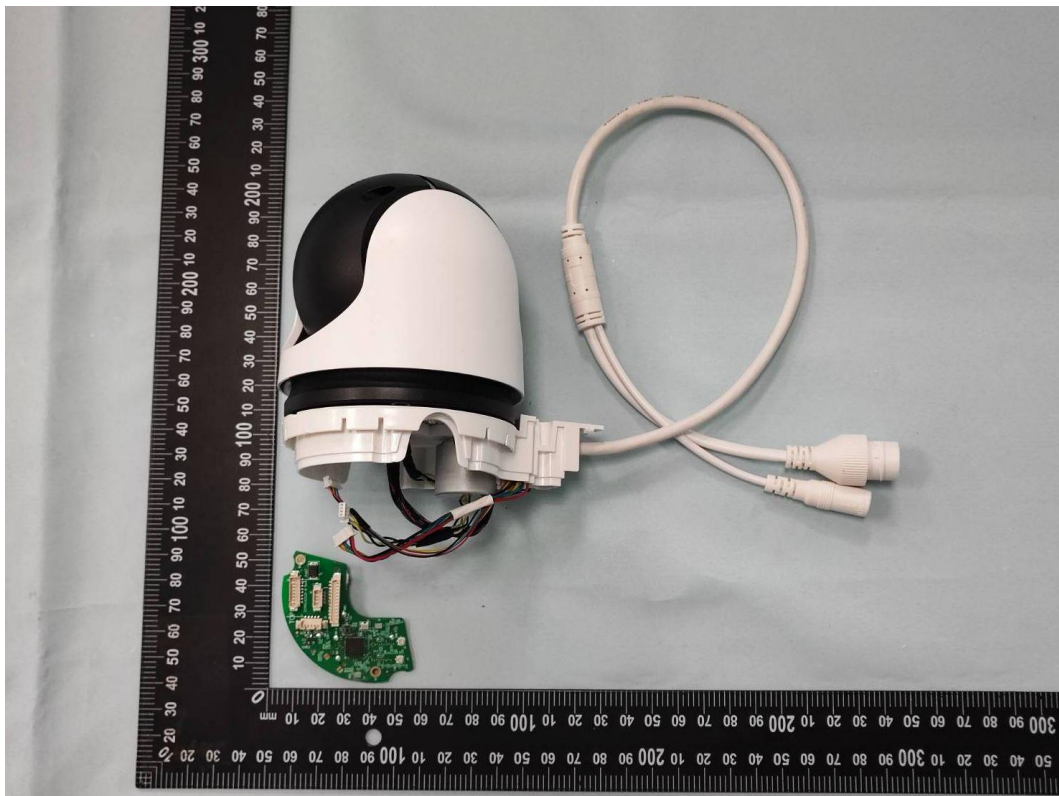

**Product: Outdoor Pan/Tilt Security Wi-Fi Camera**

**Brand Name: tp-link**

**Model Number: Tapo C520WS**

### Internal Photograph

( 1 ) EUT Photo

( 2 ) EUT Photo

( 3 ) EUT Photo

( 4 ) EUT Photo

( 5 ) EUT Photo

( 6 ) EUT Photo

( 7 ) EUT Photo