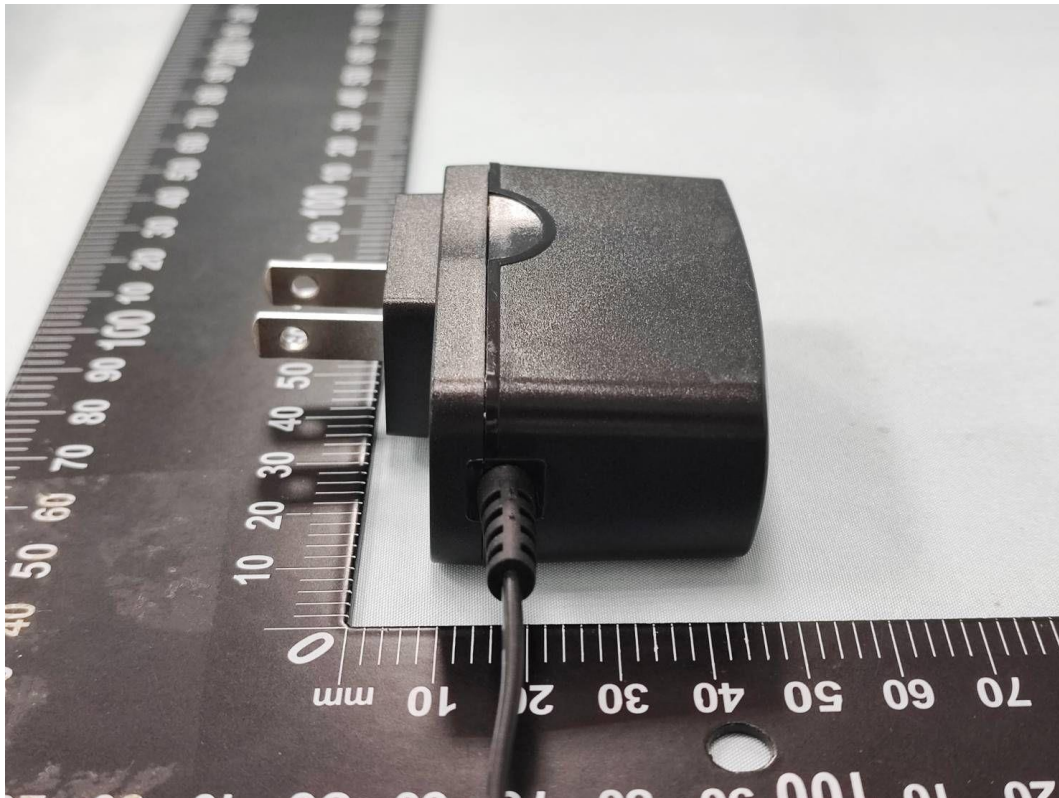

(15) EUT Photo(Brand: tp-link,M/N: T090085-2B1)