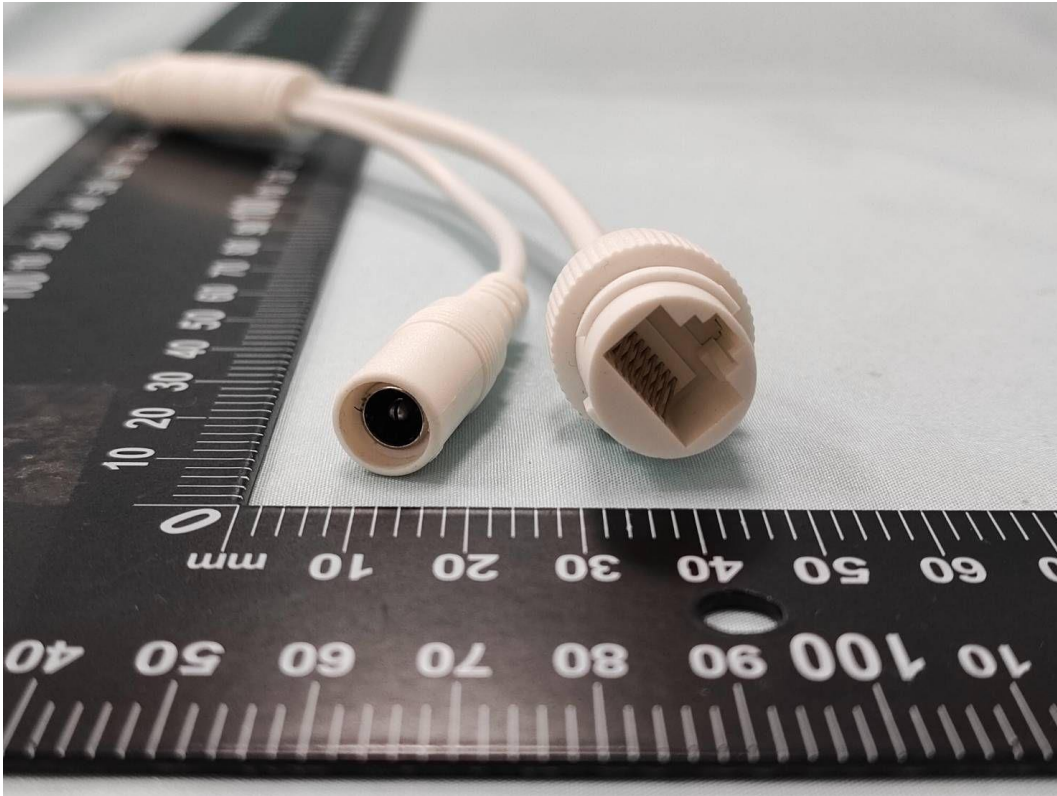

Product: Outdoor Pan/Tilt Security Wi-Fi Camera

Brand Name: tp-link

Model Number: Tapo C520WS

External Photograph

(1) EUT Photo

(2) EUT Photo

(3) EUT Photo

(4) EUT Photo

(5) EUT Photo

(6) EUT Photo

(7) EUT Photo

(8) EUT Photo

(9) EUT Photo

(10) EUT Photo

(11) EUT Photo

(12) EUT Photo(Brand: tp-link,M/N: T090085-2B1)