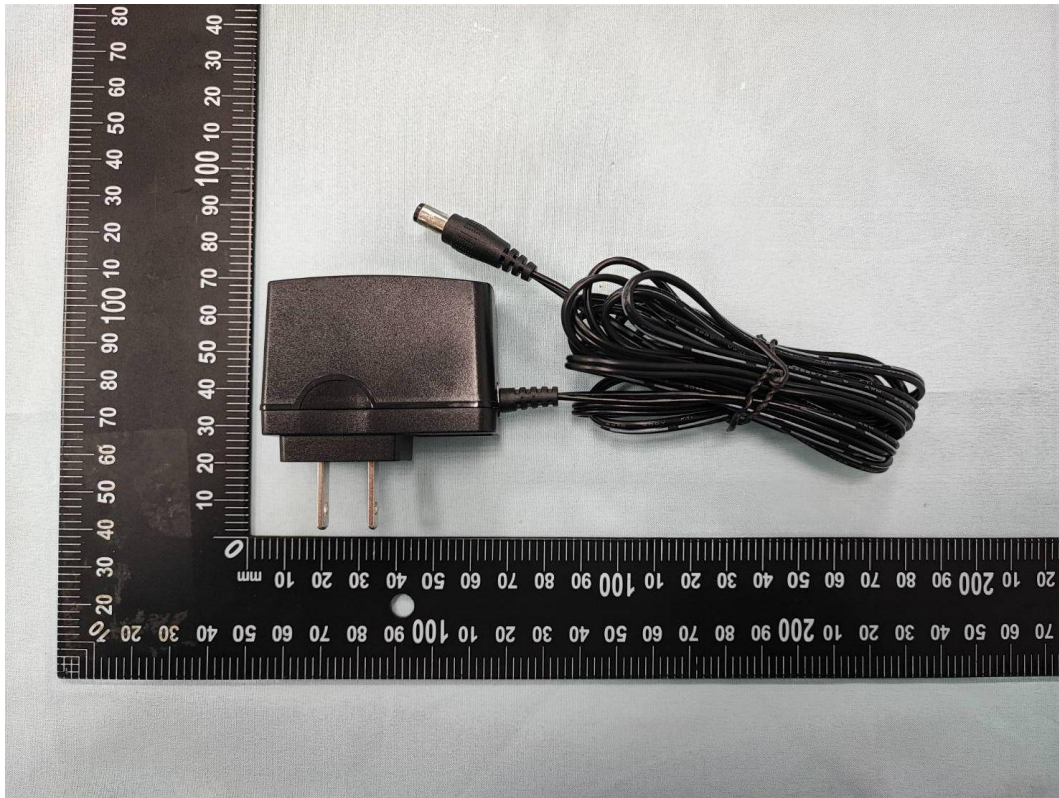

(13) EUT Photo(Brand: tp-link,M/N: T090085-2B1)