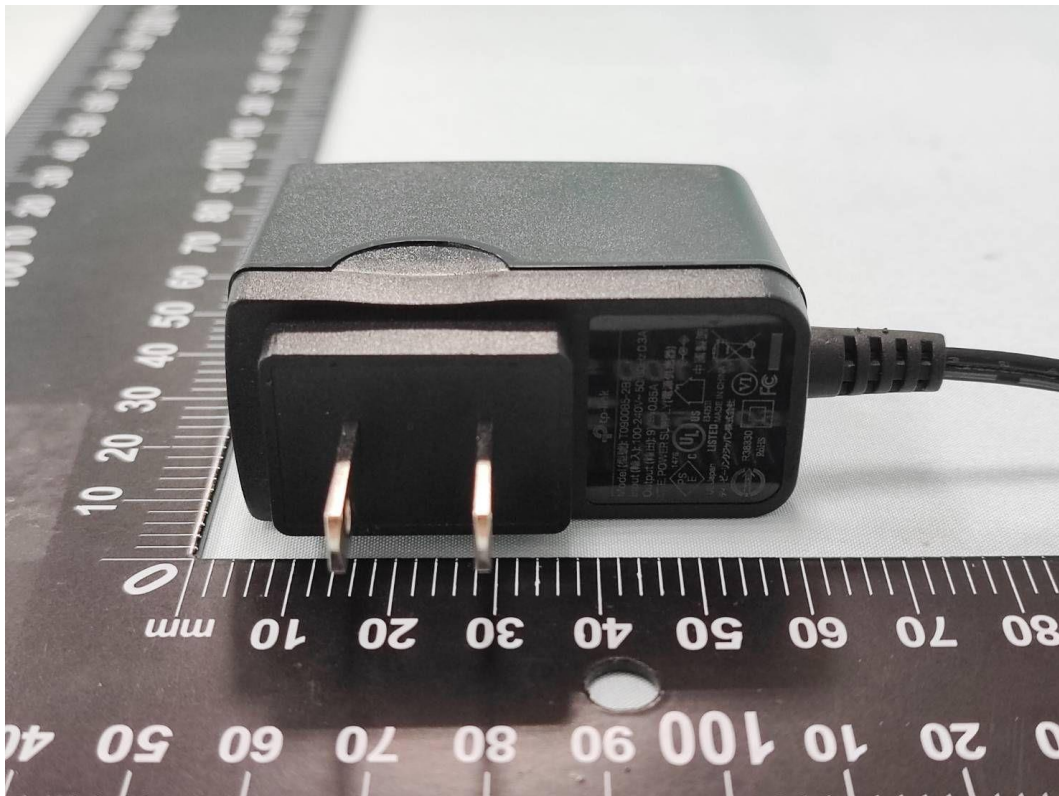

(14) EUT Photo(Brand: tp-link,M/N: T090085-2B1)