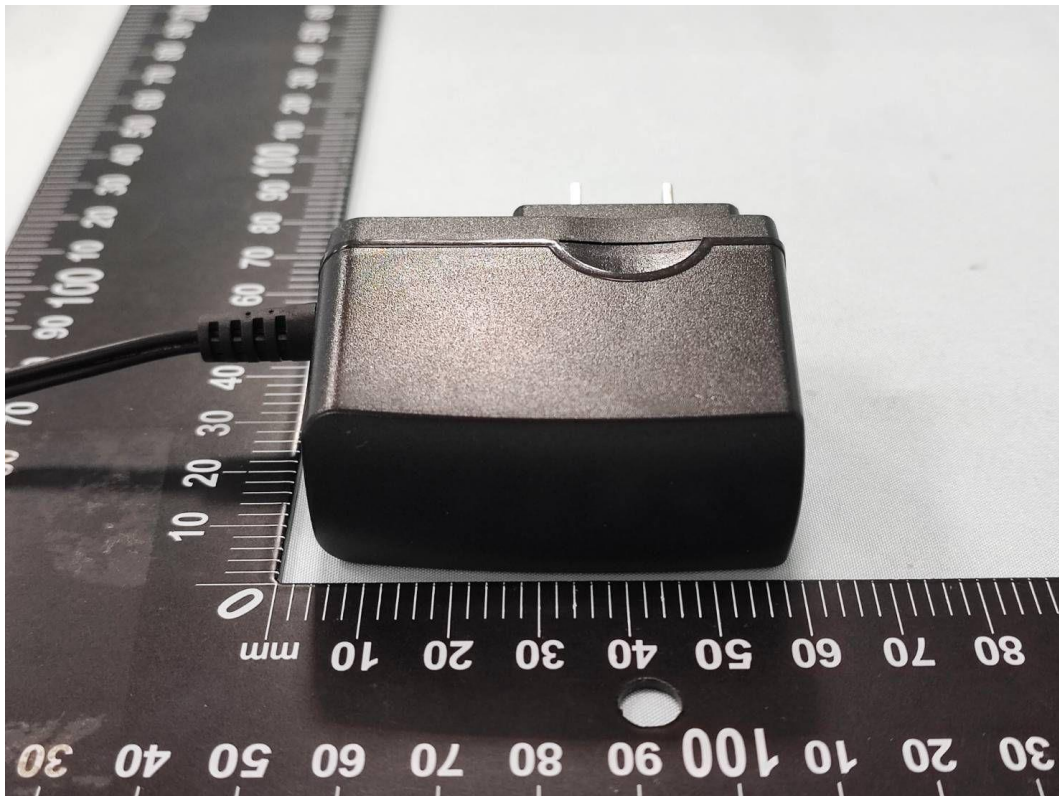

Product: Outdoor Pan/Tilt Security Wi-Fi Camera

Brand Name: tp-link

Model Number: Tapo C520WS

External Photograph

(1) EUT Photo

(2) EUT Photo

(3) EUT Photo

(4) EUT Photo

(13) EUT Photo(Brand: tp-link,M/N: T090085-2B1)

(14) EUT Photo(Brand: tp-link,M/N: T090085-2B1)

(15) EUT Photo(Brand: tp-link,M/N: T090085-2B1)

(16) EUT Photo(Brand: tp-link,M/N: T090085-2B1)

(17) EUT Photo(Brand: tp-link,M/N: T090085-2B1)