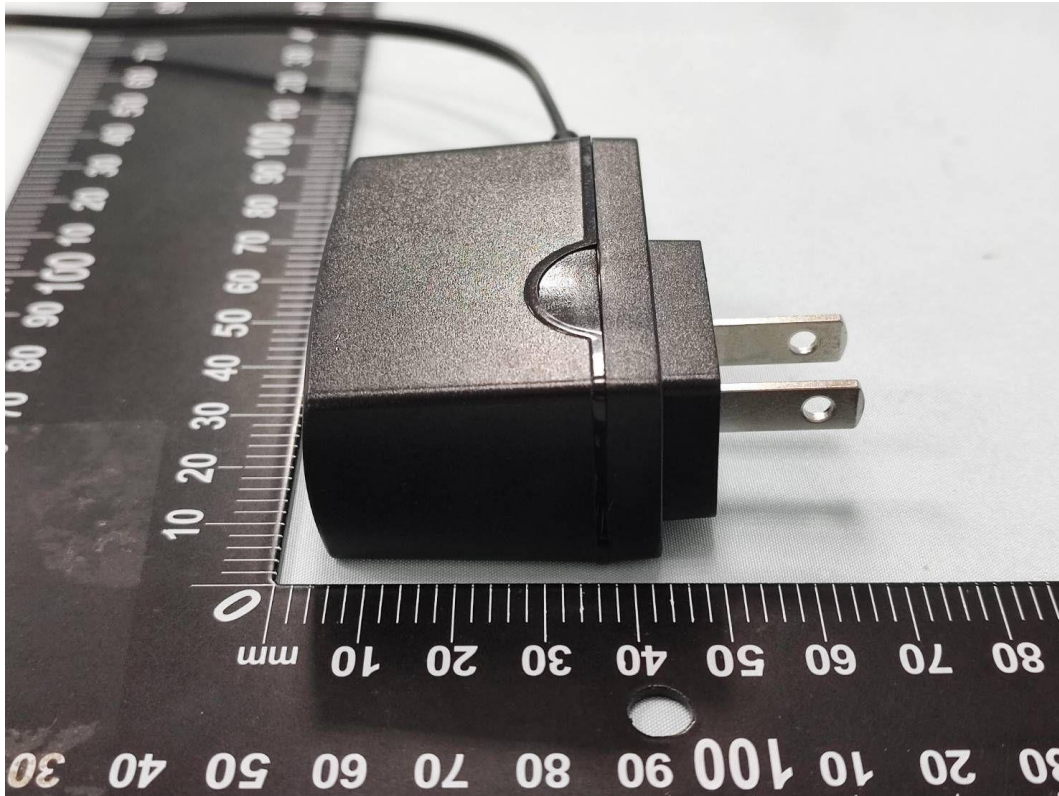

Product: Outdoor Pan/Tilt Security Wi-Fi Camera

Brand Name: tp-link

Model Number: Tapo C520WS

External Photograph

(1) EUT Photo

(2) EUT Photo

(3) EUT Photo

(4) EUT Photo

(13) EUT Photo(Brand: tp-link,M/N: T090085-2B1)

(14) EUT Photo(Brand: tp-link,M/N: T090085-2B1)

(15) EUT Photo(Brand: tp-link,M/N: T090085-2B1)

(16) EUT Photo(Brand: tp-link,M/N: T090085-2B1)

(17) EUT Photo(Brand: tp-link,M/N: T090085-2B1)