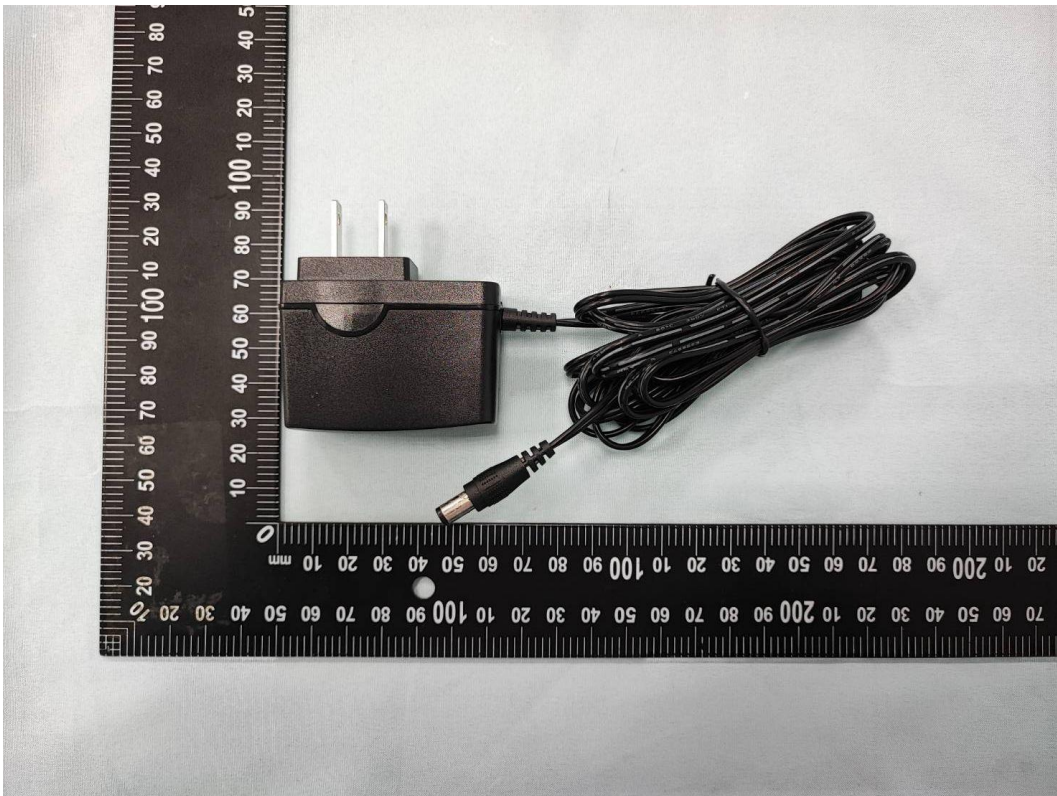

Product: Outdoor Pan/Tilt Security Wi-Fi Camera

Brand Name: tp-link

Model Number: Tapo C520WS

External Photograph

(1) EUT Photo

(2) EUT Photo

(3) EUT Photo

(4) EUT Photo

(5) EUT Photo

(6) EUT Photo

(7) EUT Photo

(8) EUT Photo

(9) EUT Photo

(10) EUT Photo

(11) EUT Photo

(12) EUT Photo(Brand: tp-link,M/N: T090085-2B1)