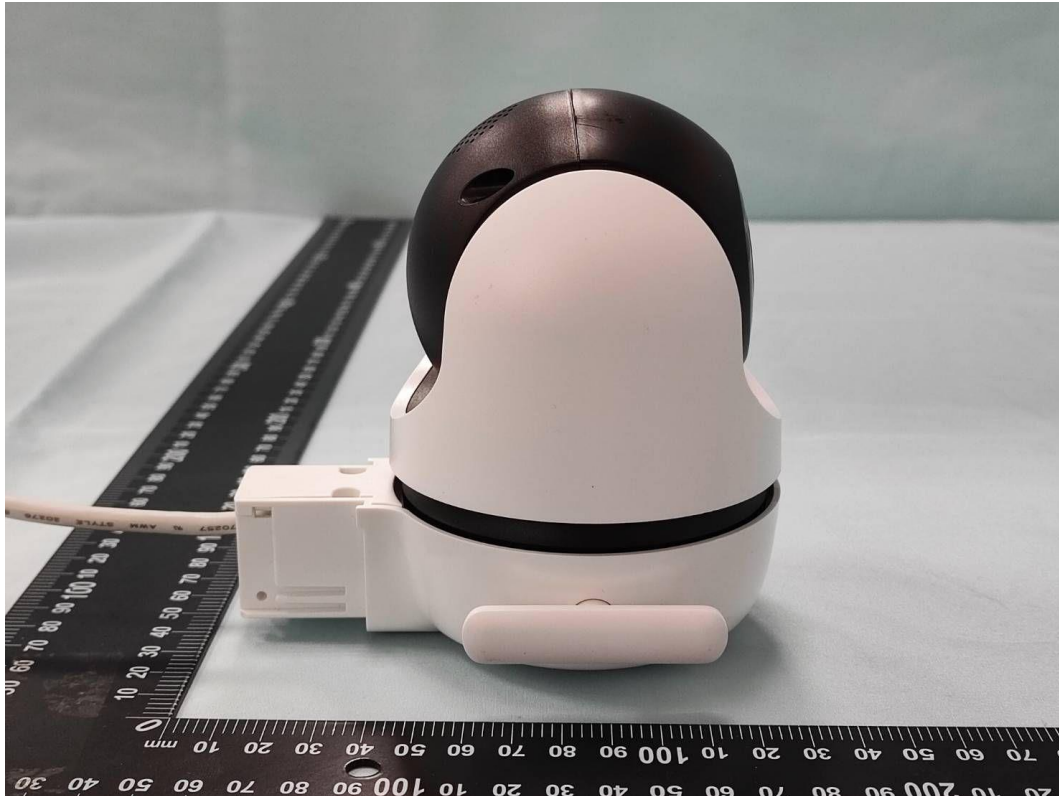

Product: Outdoor Pan/Tilt Security Wi-Fi Camera

Brand Name: tp-link

Model Number: Tapo C520WS

External Photograph

(1) EUT Photo

(2) EUT Photo

(3) EUT Photo

(4) EUT Photo

(5) EUT Photo

(6) EUT Photo

(7) EUT Photo

(8) EUT Photo

(9) EUT Photo

(10) EUT Photo

(11) EUT Photo

(12) EUT Photo(Brand: tp-link,M/N: T090085-2B1)