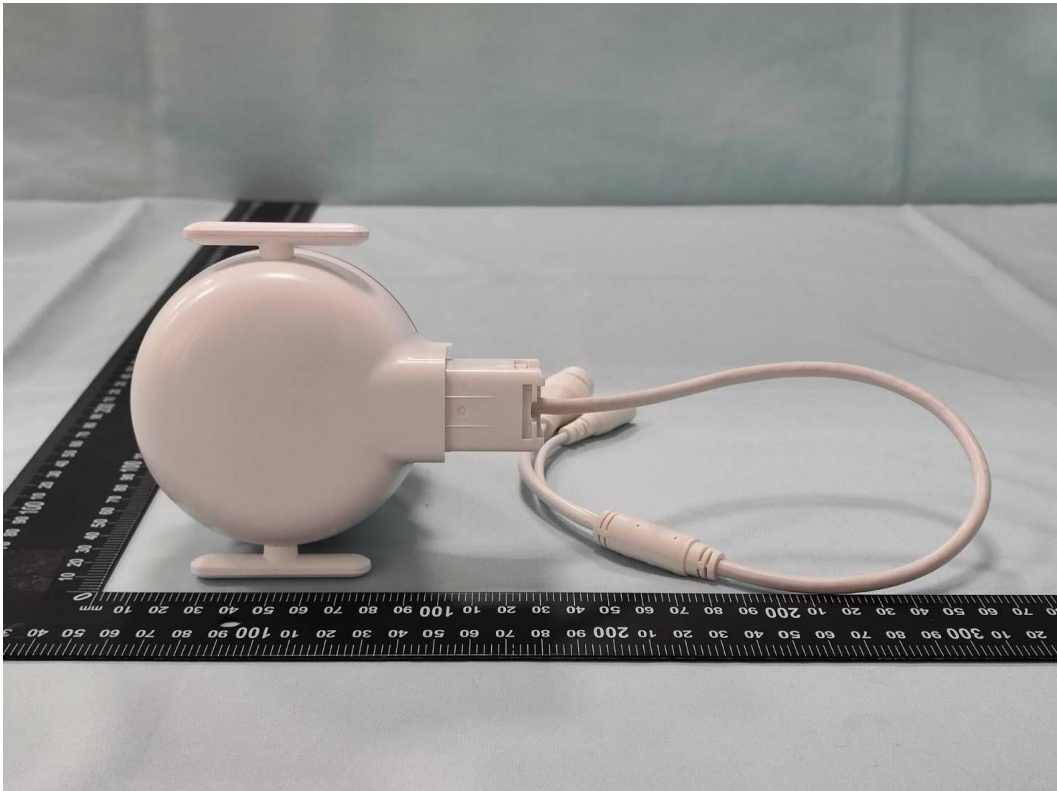

Product: Outdoor Pan/Tilt Security Wi-Fi Camera

Brand Name: tp-link

Model Number: Tapo C520WS

External Photograph

(1) EUT Photo

(2) EUT Photo

(3) EUT Photo

(4) EUT Photo

(5) EUT Photo

(6) EUT Photo

(7) EUT Photo

(8) EUT Photo

(9) EUT Photo

(10) EUT Photo

(11) EUT Photo

(12) EUT Photo(Brand: tp-link,M/N: T090085-2B1)