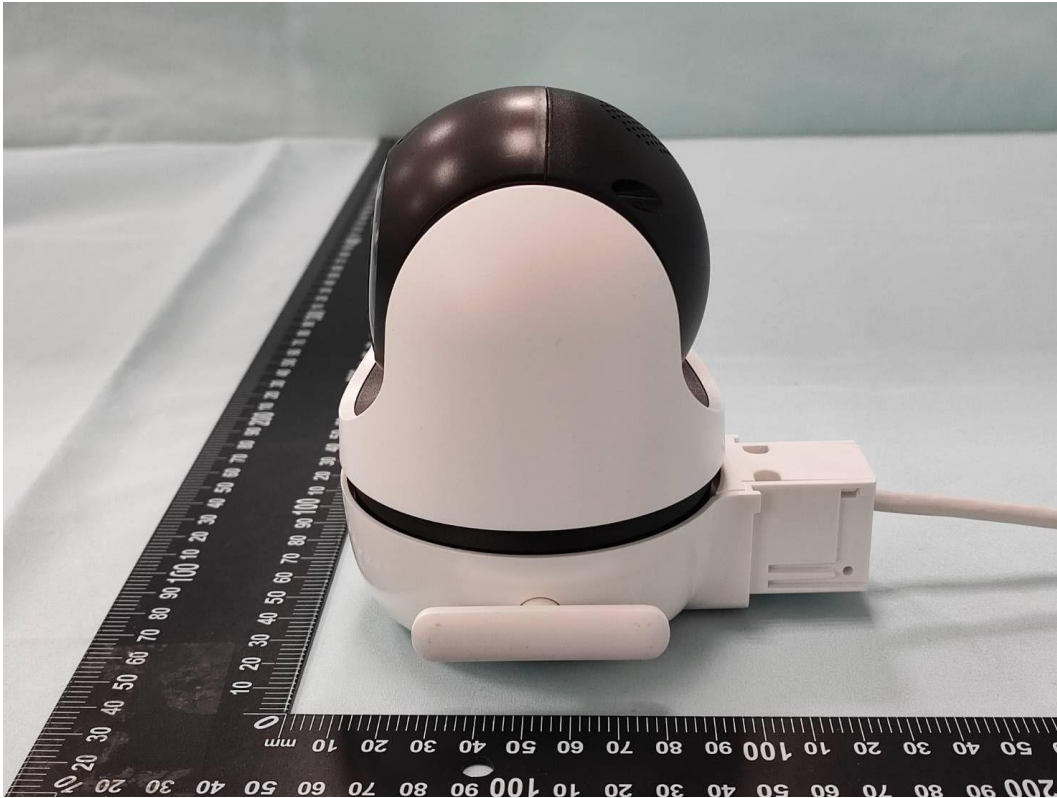

Product: Outdoor Pan/Tilt Security Wi-Fi Camera

Brand Name: tp-link

Model Number: Tapo C520WS

External Photograph

(1) EUT Photo

(2) EUT Photo

(3) EUT Photo

(4) EUT Photo