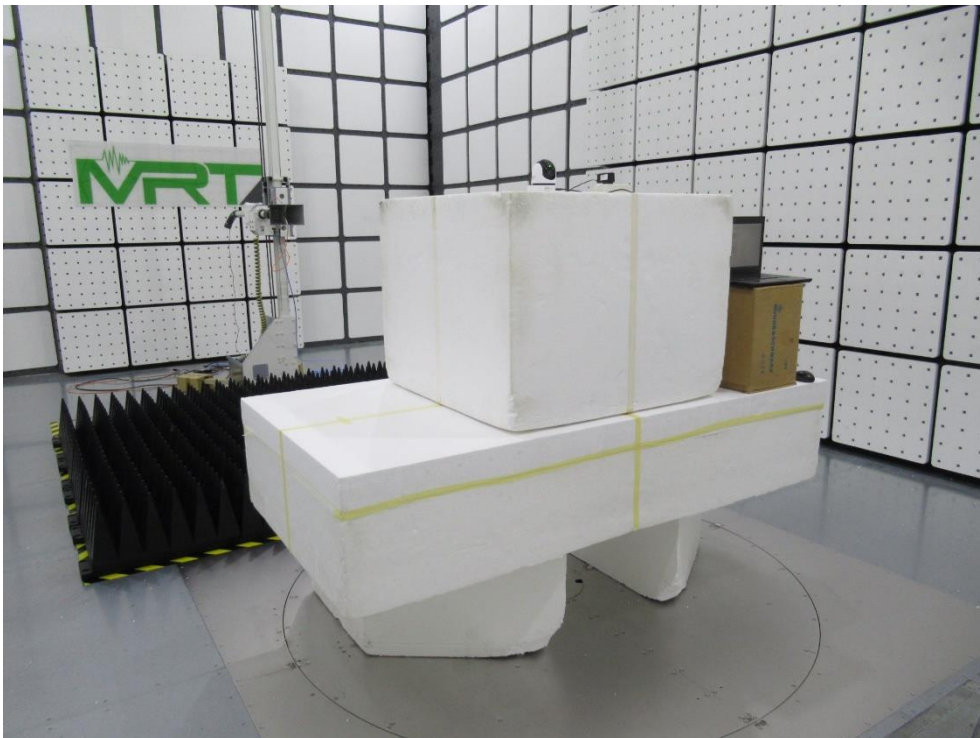

**Product: Outdoor Pan/Tilt
Security Wi-Fi Camera**

Brand Name: tp-link

Model Number: Tapo C510W

Test Photograph

Description: Front View of AC Conducted Emission Test Setup

Description: Back View of AC Conducted Emission Test Setup

Description: Radiated Emission Test Setup for below 1GHz

Description: Radiated Emission Test Setup for above 1GHz

Description: Conducted Test Setup