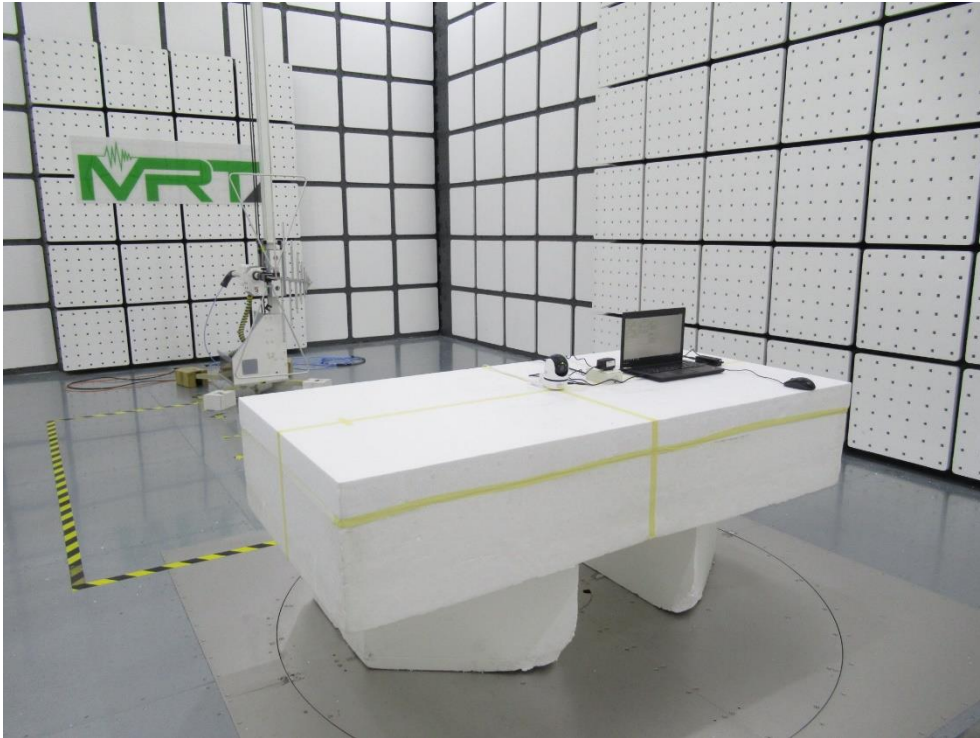

**Product: Outdoor Pan/Tilt
Security Wi-Fi Camera**

Brand Name: tp-link

Model Number: Tapo C510W

Test Photograph

Description: Front View of AC Conducted Emission Test Setup

Description: Back View of AC Conducted Emission Test Setup

Description: Radiated Emission Test Setup for below 1GHz

Description: Radiated Emission Test Setup for above 1GHz

Description: Conducted Test Setup