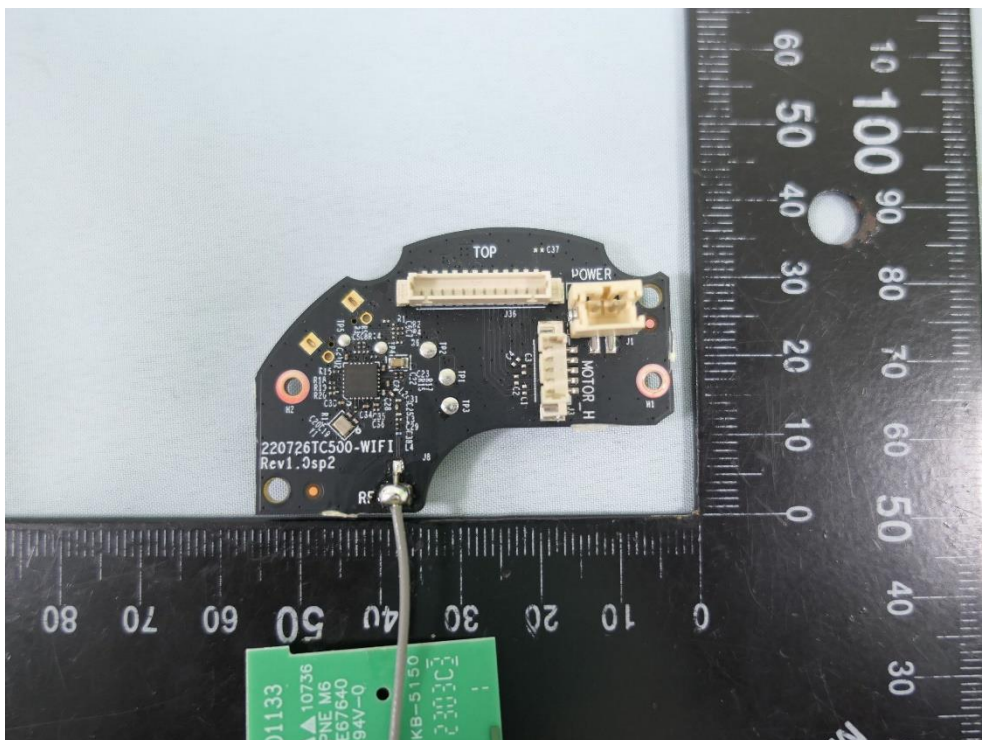

Product: Outdoor Pan/Tilt Security Wi-Fi Camera

Brand Name: tp-link

Model Number: Tapo C510W

Internal Photograph

(1) EUT Photo

(2) EUT Photo

(3) EUT Photo

(4) EUT Photo

(5) EUT Photo

(6) EUT Photo

(7) EUT Photo

(8) EUT Photo

(9) EUT Photo

(10) EUT Photo

(11) EUT Photo

(12) EUT Photo