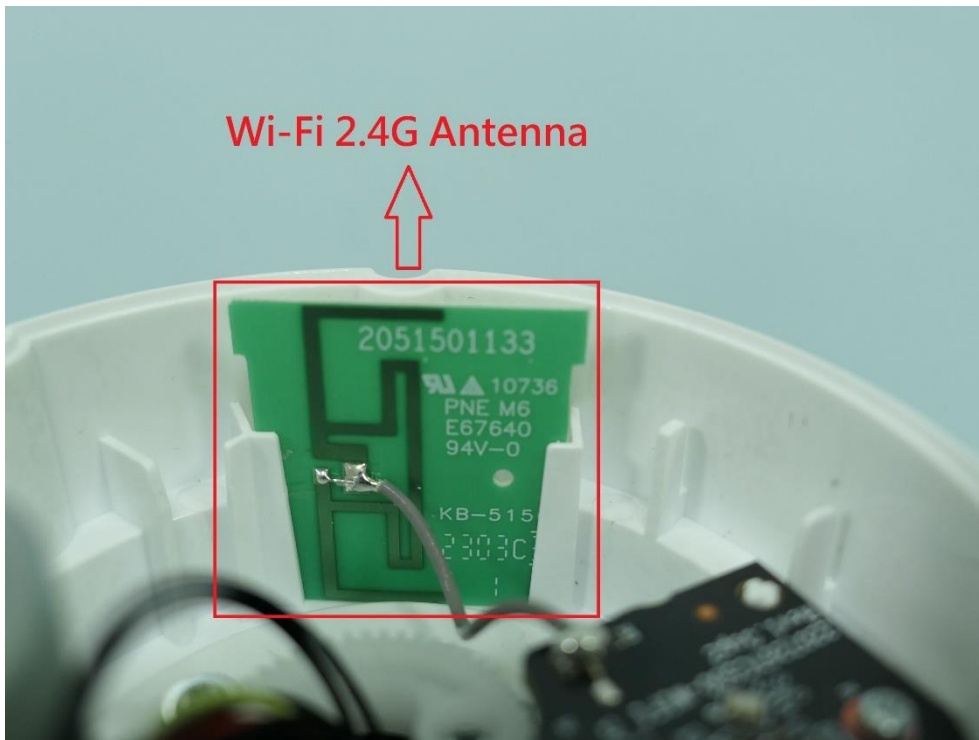

Product: Outdoor Pan/Tilt Security Wi-Fi Camera

Brand Name: tp-link

Model Number: Tapo C510W

Internal Photograph

(1) EUT Photo

(2) EUT Photo

(3) EUT Photo

(4) EUT Photo