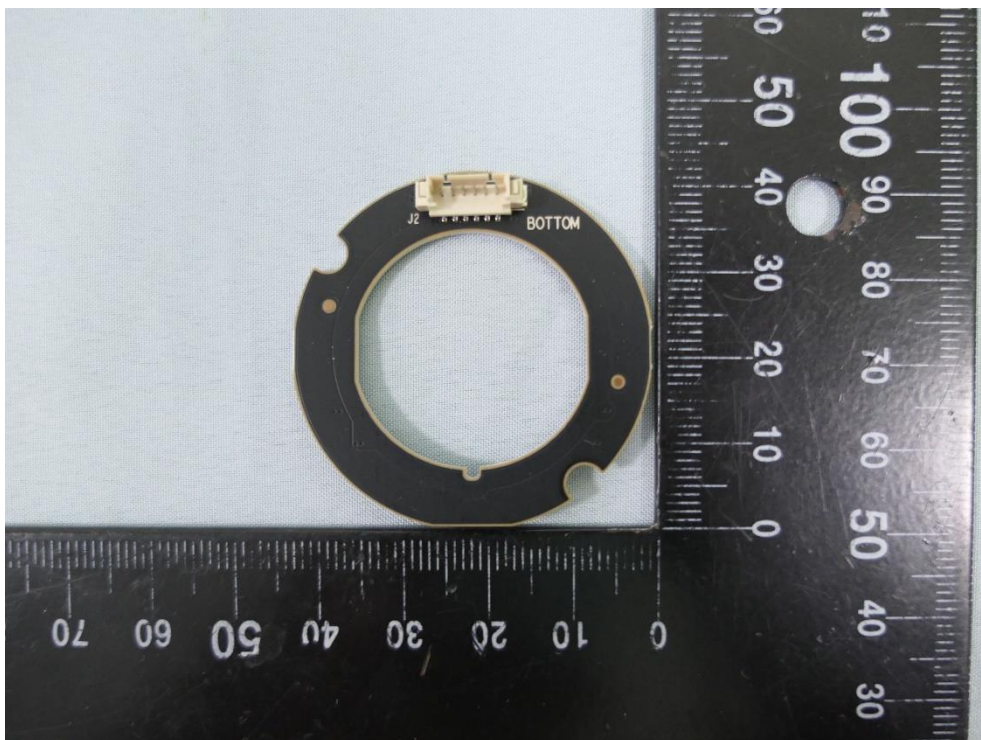

(14) EUT Photo