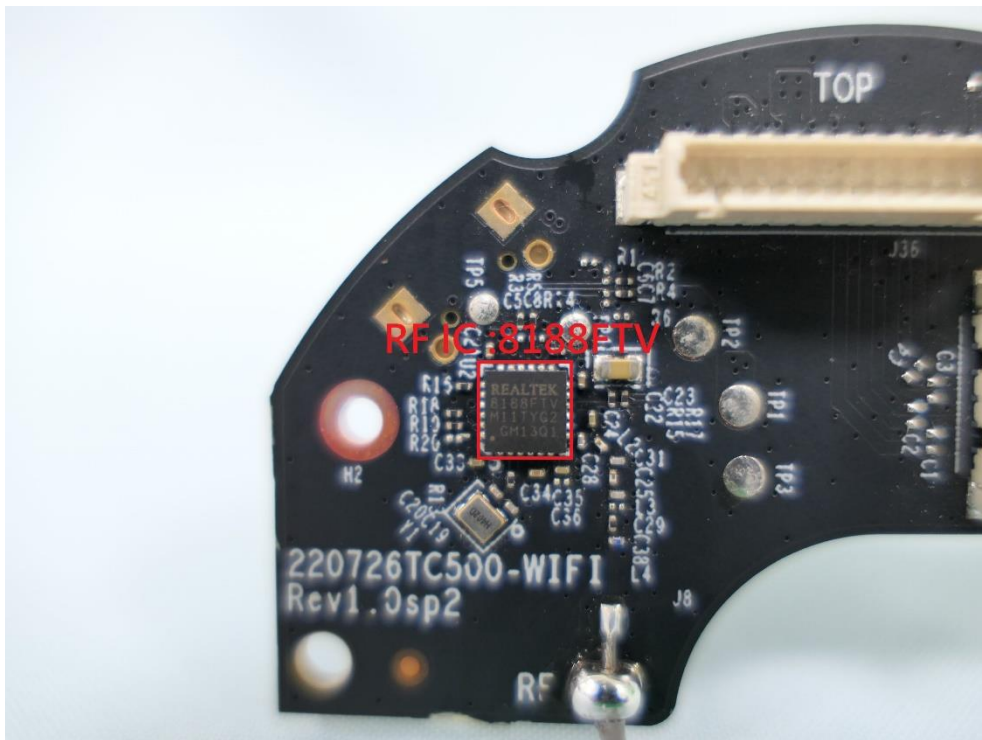

Product: Outdoor Pan/Tilt Security Wi-Fi Camera

Brand Name: tp-link

Model Number: Tapo C510W

Internal Photograph

(1) EUT Photo

(2) EUT Photo

(3) EUT Photo

(4) EUT Photo

(5) EUT Photo

(6) EUT Photo

(7) EUT Photo

(8) EUT Photo

(9) EUT Photo

(10) EUT Photo

(11) EUT Photo

(12) EUT Photo