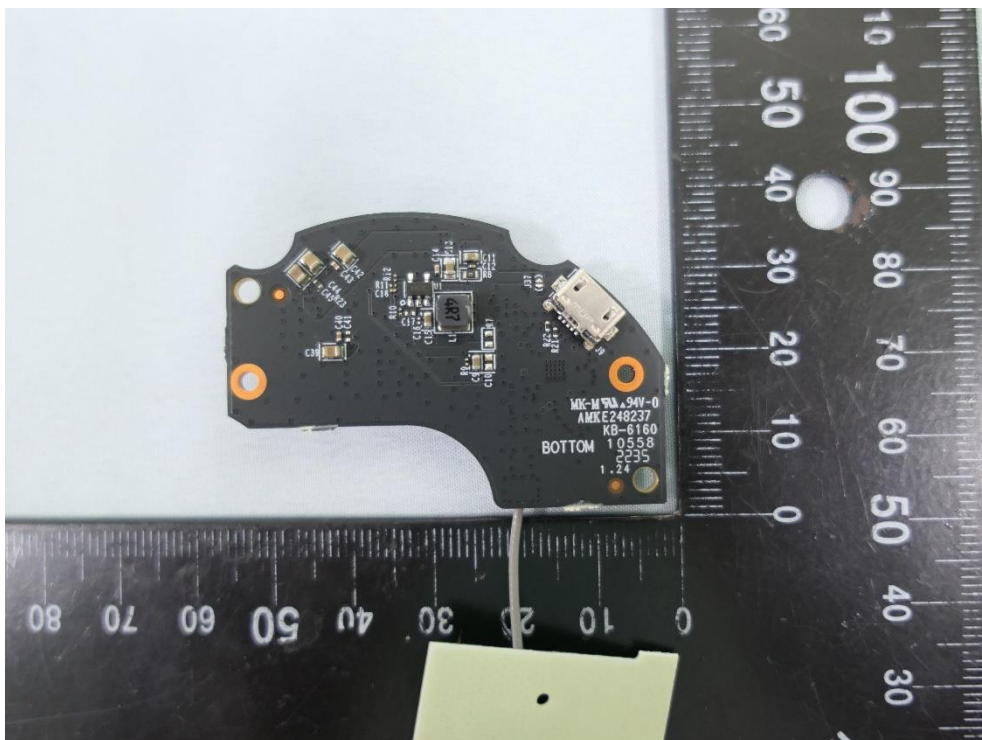

Product: Outdoor Pan/Tilt Security Wi-Fi Camera

Brand Name: tp-link

Model Number: Tapo C510W

Internal Photograph

(1) EUT Photo

(2) EUT Photo

(3) EUT Photo

(4) EUT Photo

(5) EUT Photo

(6) EUT Photo

(7) EUT Photo

(8) EUT Photo

(9) EUT Photo

(10) EUT Photo

(11) EUT Photo

(12) EUT Photo

(13) EUT Photo

(14) EUT Photo

(15) EUT Photo

(16) EUT Photo