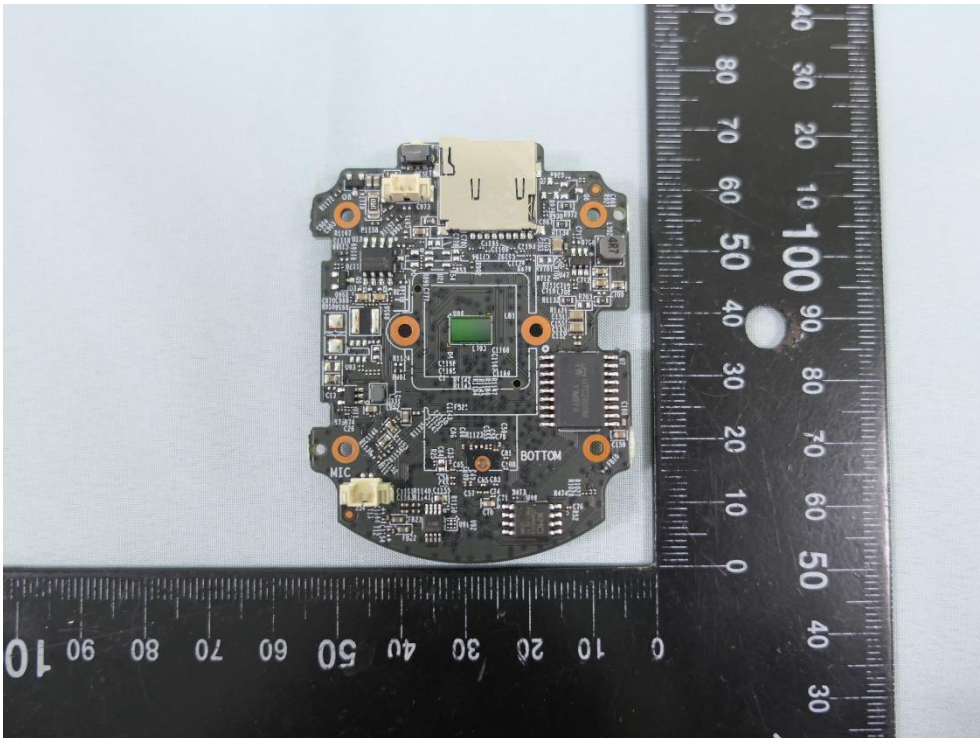

(15) EUT Photo