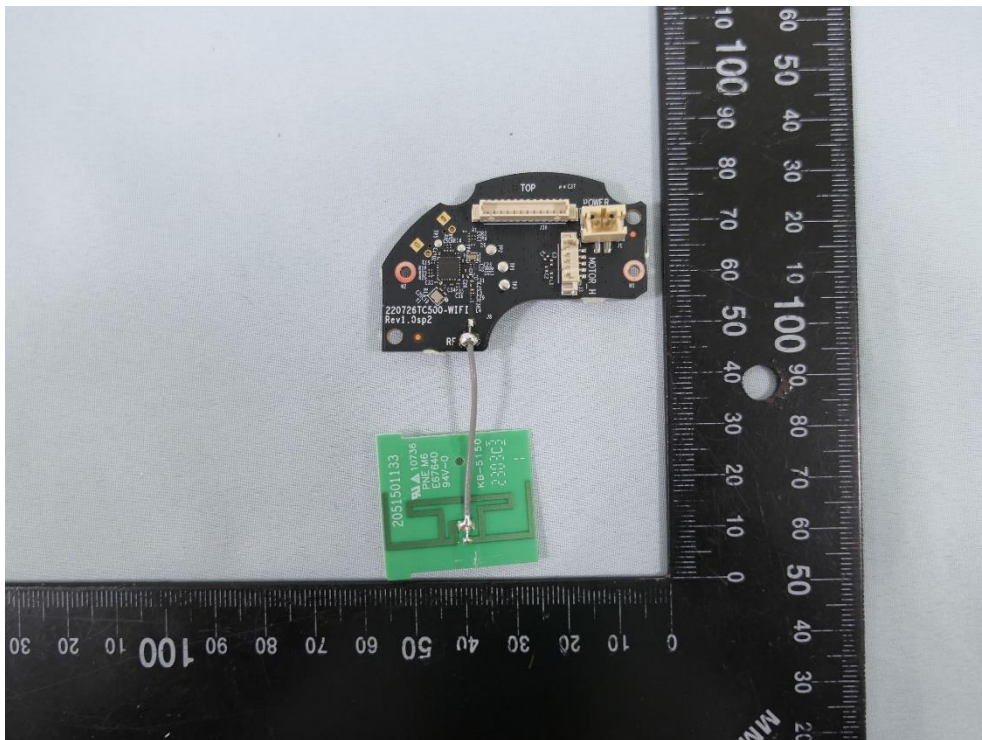

Product: Outdoor Pan/Tilt Security Wi-Fi Camera

Brand Name: tp-link

Model Number: Tapo C510W

Internal Photograph

(1) EUT Photo

(2) EUT Photo

(3) EUT Photo

(4) EUT Photo

(5) EUT Photo

(6) EUT Photo

(7) EUT Photo

(8) EUT Photo

(9) EUT Photo

(10) EUT Photo

(11) EUT Photo

(12) EUT Photo