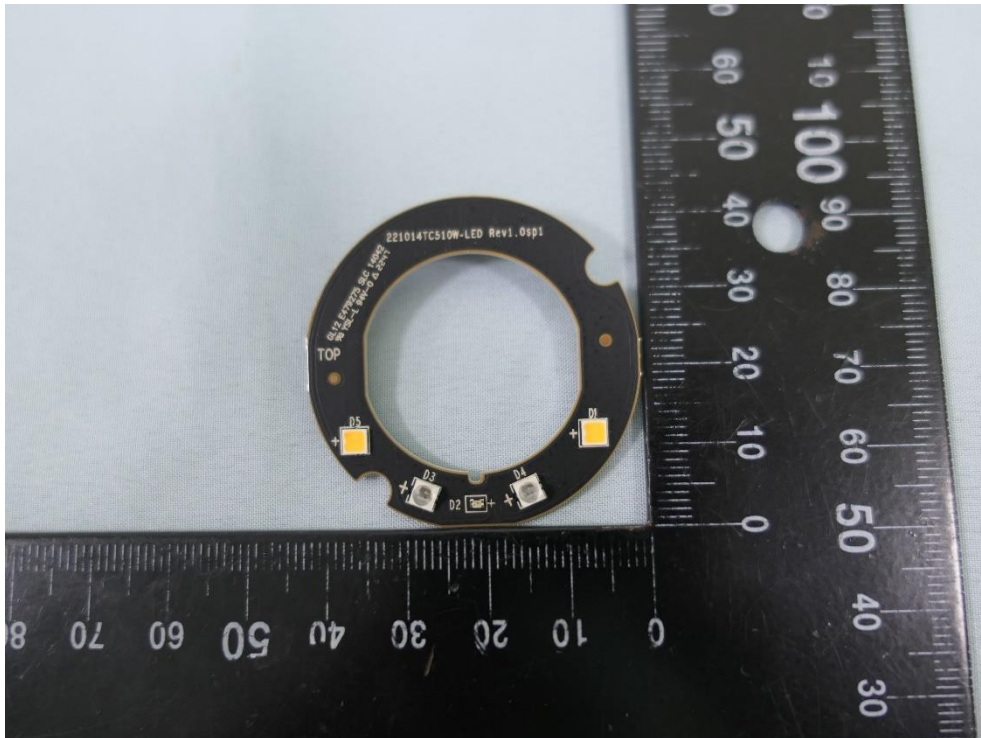

(13) EUT Photo