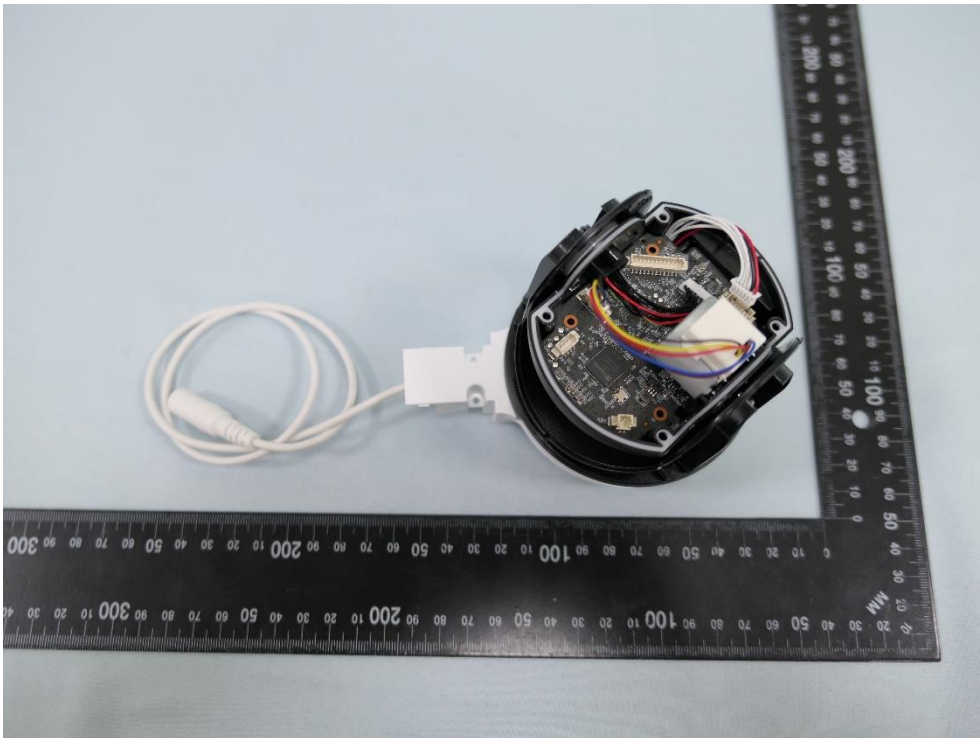

Product: Outdoor Pan/Tilt Security Wi-Fi Camera

Brand Name: tp-link

Model Number: Tapo C510W

Internal Photograph

(1) EUT Photo

(2) EUT Photo

(3) EUT Photo

(4) EUT Photo

(5) EUT Photo

(6) EUT Photo

(7) EUT Photo

(8) EUT Photo

(9) EUT Photo

(10) EUT Photo

(11) EUT Photo

(12) EUT Photo