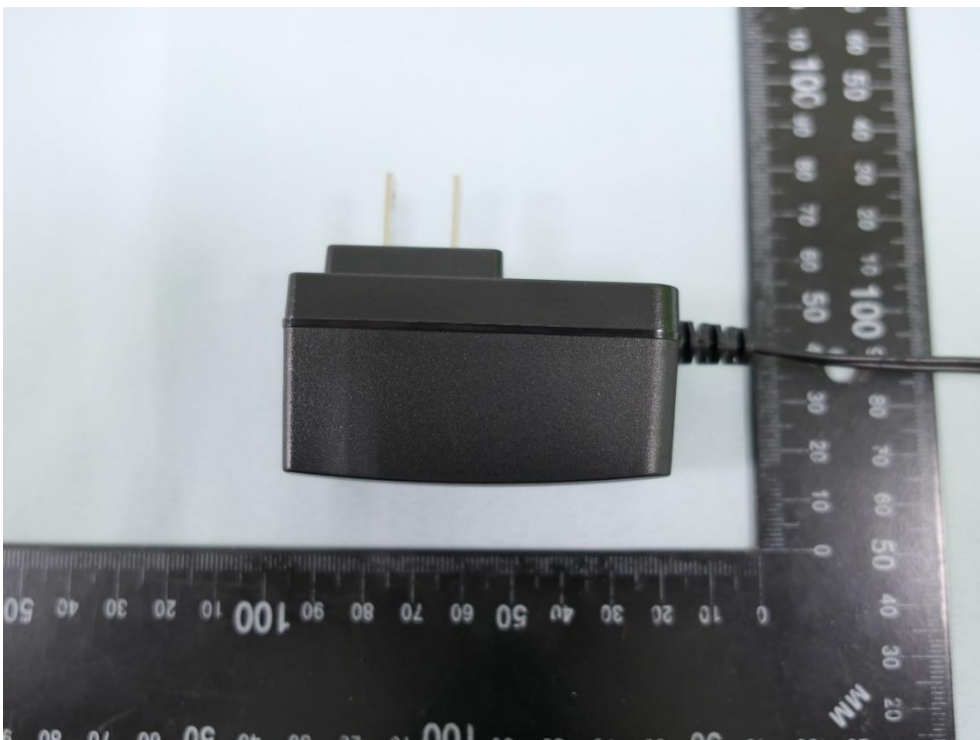

Product: Outdoor Pan/Tilt Security Wi-Fi Camera

Brand Name: tp-link

Model Number: Tapo C510W

External Photograph

(1) EUT Photo

(2) EUT Photo

(3) EUT Photo

(4) EUT Photo

(5) EUT Photo

(6) EUT Photo

(7) EUT Photo

(8) EUT Photo

(9) EUT Photo

(10) EUT Photo

(11) EUT Photo

(12) EUT Photo