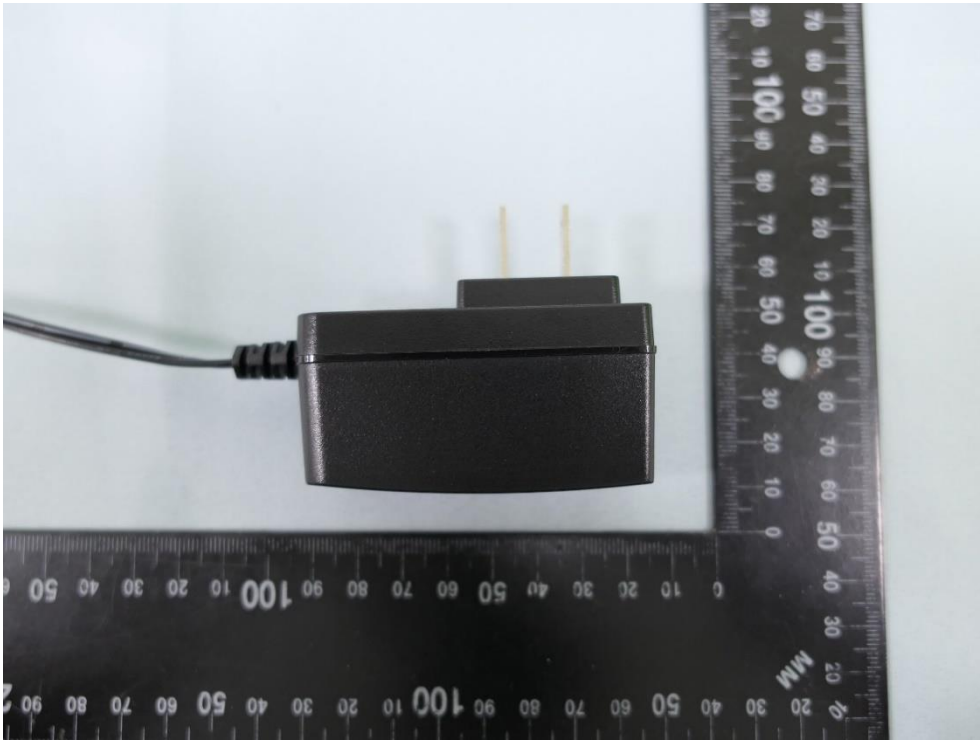

Product: Outdoor Pan/Tilt Security Wi-Fi Camera

Brand Name: tp-link

Model Number: Tapo C510W

External Photograph

(1) EUT Photo

(2) EUT Photo

(3) EUT Photo

(4) EUT Photo

(5) EUT Photo

(6) EUT Photo

(7) EUT Photo

(8) EUT Photo

(9) EUT Photo

(10) EUT Photo

(11) EUT Photo

(12) EUT Photo