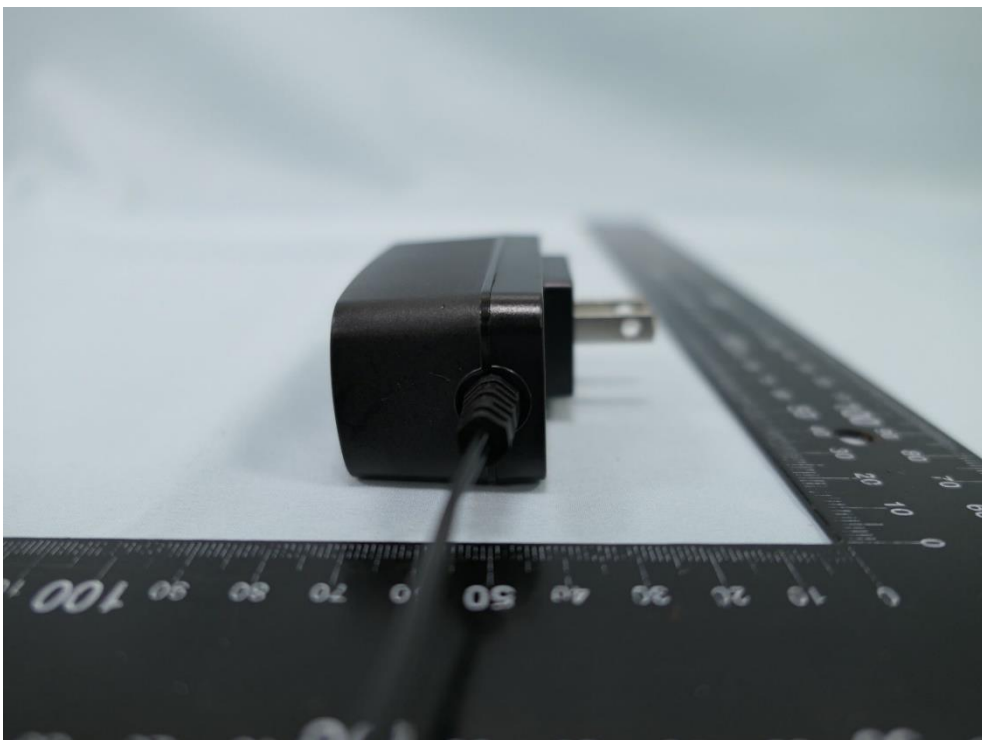

Product: Outdoor Pan/Tilt Security Wi-Fi Camera

Brand Name: tp-link

Model Number: Tapo C510W

External Photograph

(1) EUT Photo

(2) EUT Photo

(3) EUT Photo

(4) EUT Photo

(5) EUT Photo

(6) EUT Photo

(7) EUT Photo

(8) EUT Photo

(9) EUT Photo

(10) EUT Photo

(11) EUT Photo

(12) EUT Photo