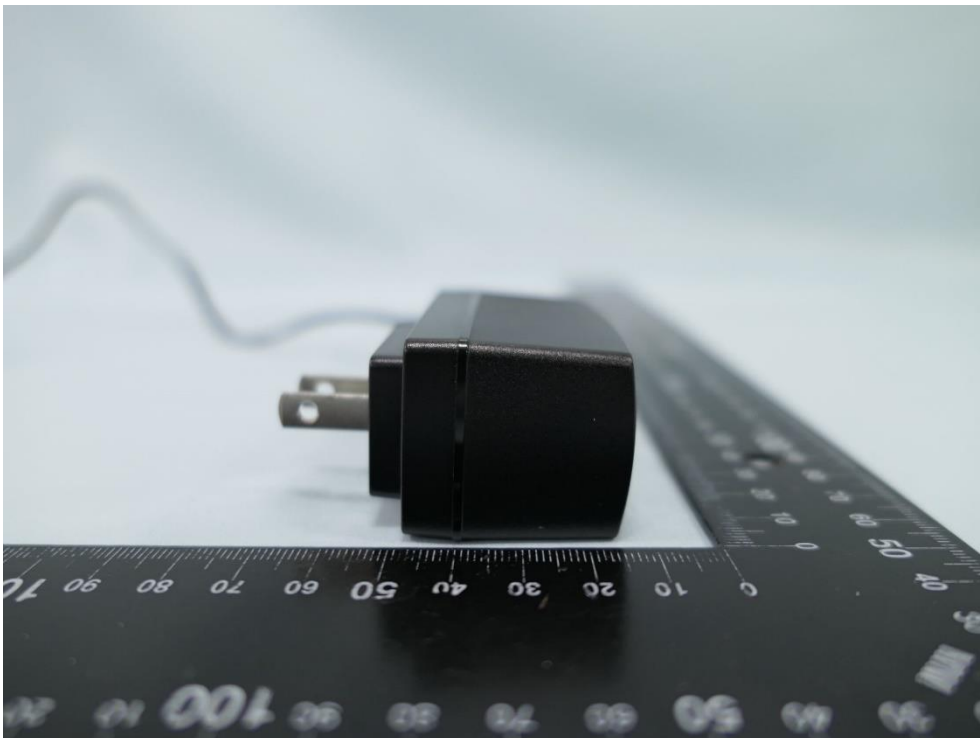

(14) EUT Photo