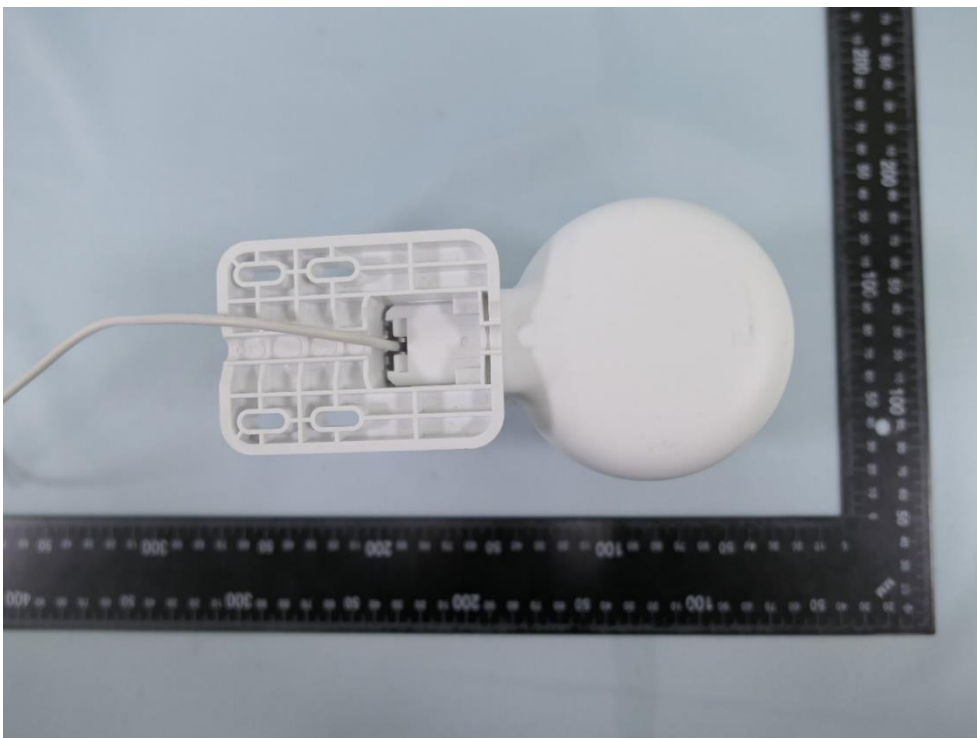

Product: Outdoor Pan/Tilt Security Wi-Fi Camera

Brand Name: tp-link

Model Number: Tapo C510W

External Photograph

(1) EUT Photo

(2) EUT Photo

(3) EUT Photo

(4) EUT Photo

(5) EUT Photo

(6) EUT Photo

(7) EUT Photo

(8) EUT Photo

(9) EUT Photo

(10) EUT Photo

(11) EUT Photo

(12) EUT Photo