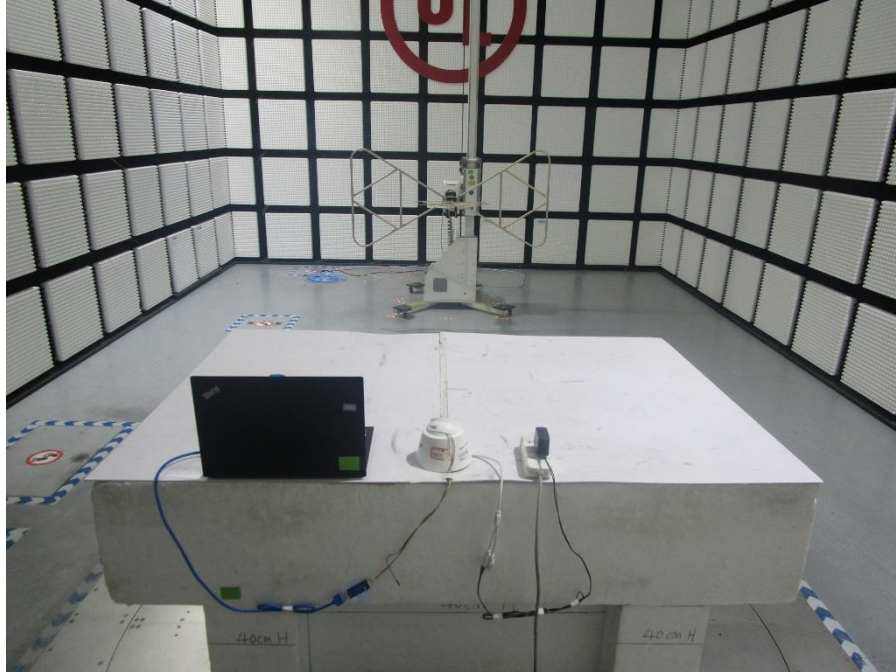

Appendix II

Setup Photographs

**RADIATED RF MEASUREMENT SETUP (ABOVE 1 GHz)
MEASUREMENT POSITION**

MEASUREMENT POSITION (X axis)

MEASUREMENT POSITION (Y axis)

MEASUREMENT POSITION (Z axis)

RADIATED RF MEASUREMENT SETUP (30MHz~1GHz)

RADIATED RF MEASUREMENT SETUP (Below 30MHz)

POWERLINE CONDUCTED EMISSIONS MEASUREMENT SETUP