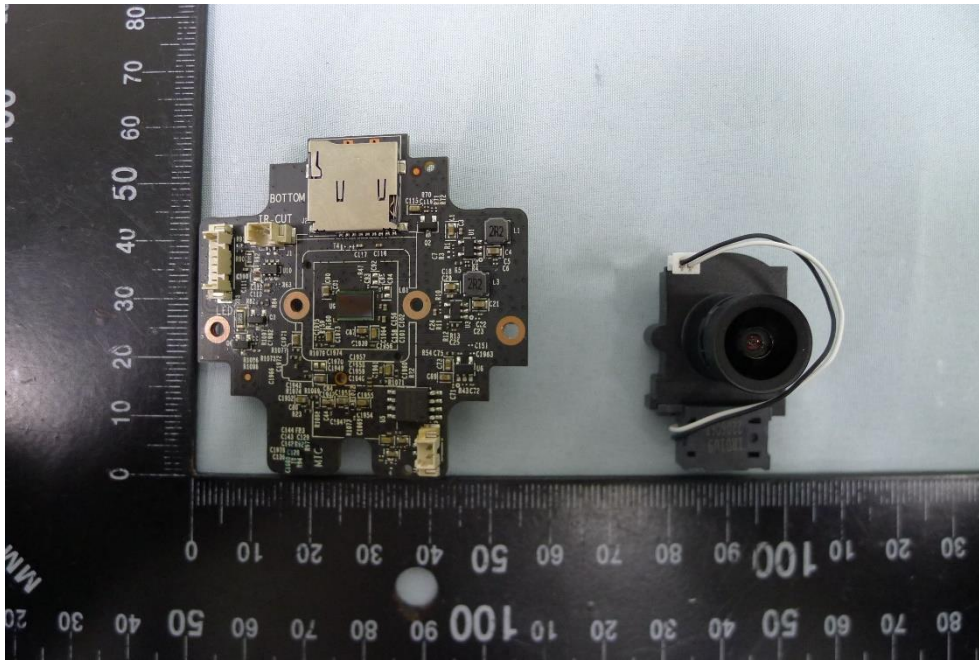

(9) EUT Photo