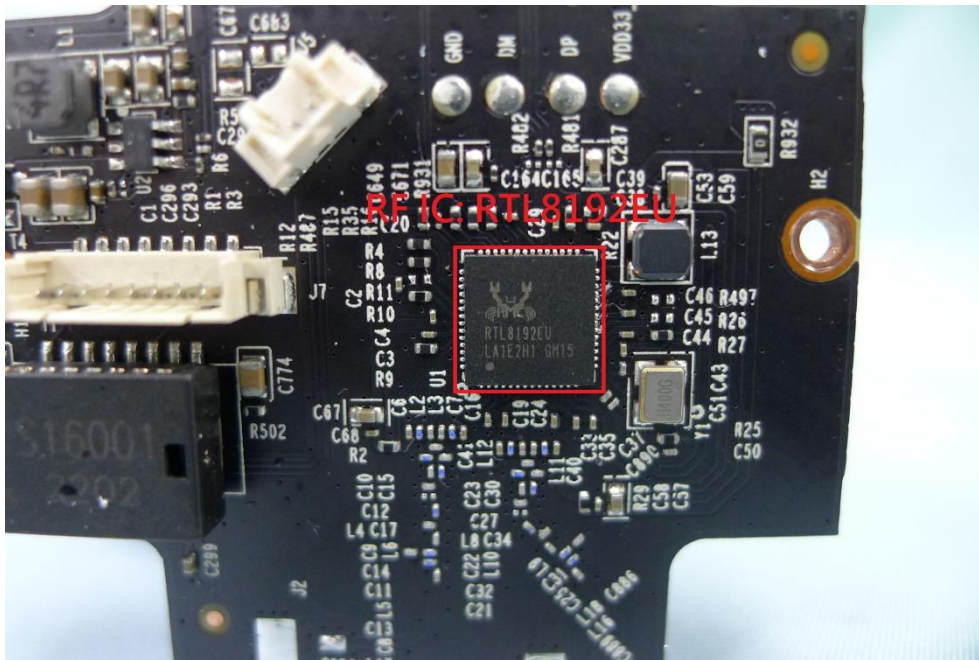

**Product: Outdoor Security Wi-Fi Camera**

**Brand Name: tp-link**

**Model Number: Tapo C320WS**

### Internal Photograph

(1) EUT Photo

(2) EUT Photo

(3) EUT Photo

(4) EUT Photo

(5) EUT Photo

(6) EUT Photo

(7) EUT Photo

(8) EUT Photo

(9) EUT Photo

(10) EUT Photo