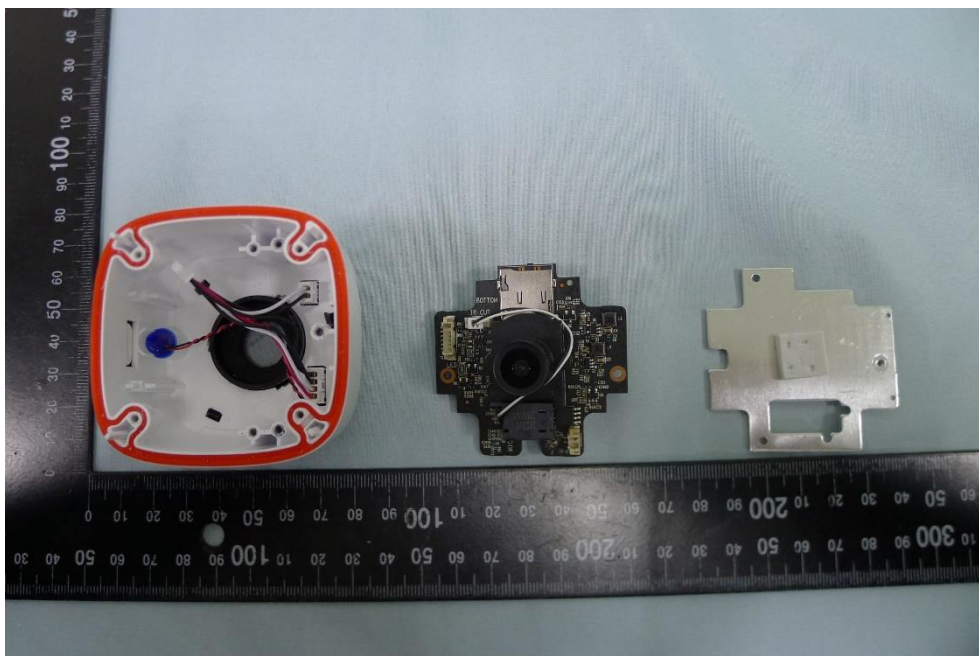

**Product: Outdoor Security Wi-Fi Camera**

**Brand Name: tp-link**

**Model Number: Tapo C320WS**

### Internal Photograph

(1) EUT Photo

(2) EUT Photo

(3) EUT Photo

(4) EUT Photo

(5) EUT Photo

(6) EUT Photo

(7) EUT Photo

(8) EUT Photo

(9) EUT Photo

(10) EUT Photo