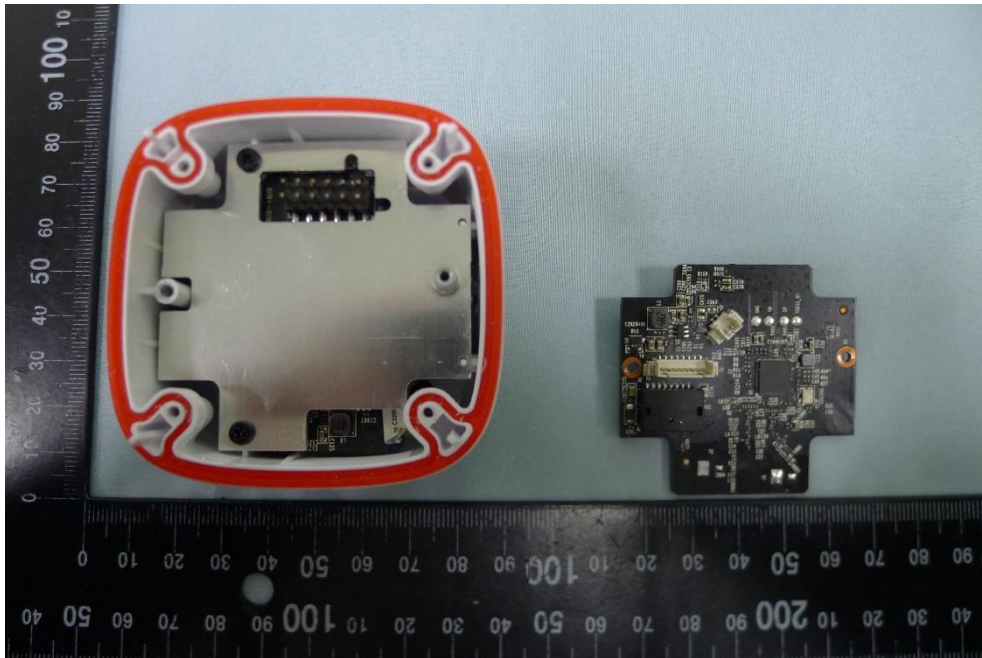

**Product: Outdoor Security Wi-Fi Camera**

**Brand Name: tp-link**

**Model Number: Tapo C320WS**

### Internal Photograph

(1) EUT Photo

(2) EUT Photo

(3) EUT Photo

(4) EUT Photo

(5) EUT Photo

(6) EUT Photo

(7) EUT Photo

(8) EUT Photo

(9) EUT Photo

(10) EUT Photo