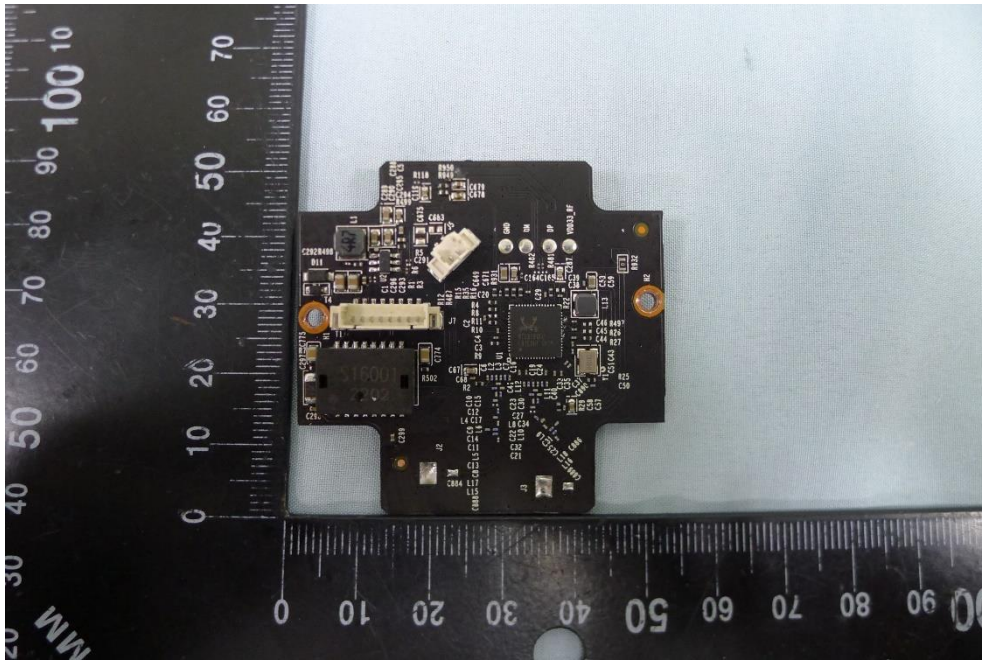

**Product: Outdoor Security Wi-Fi Camera**

**Brand Name: tp-link**

**Model Number: Tapo C320WS**

### Internal Photograph

(1) EUT Photo

(2) EUT Photo

(3) EUT Photo

(4) EUT Photo

(5) EUT Photo

(6) EUT Photo

(7) EUT Photo