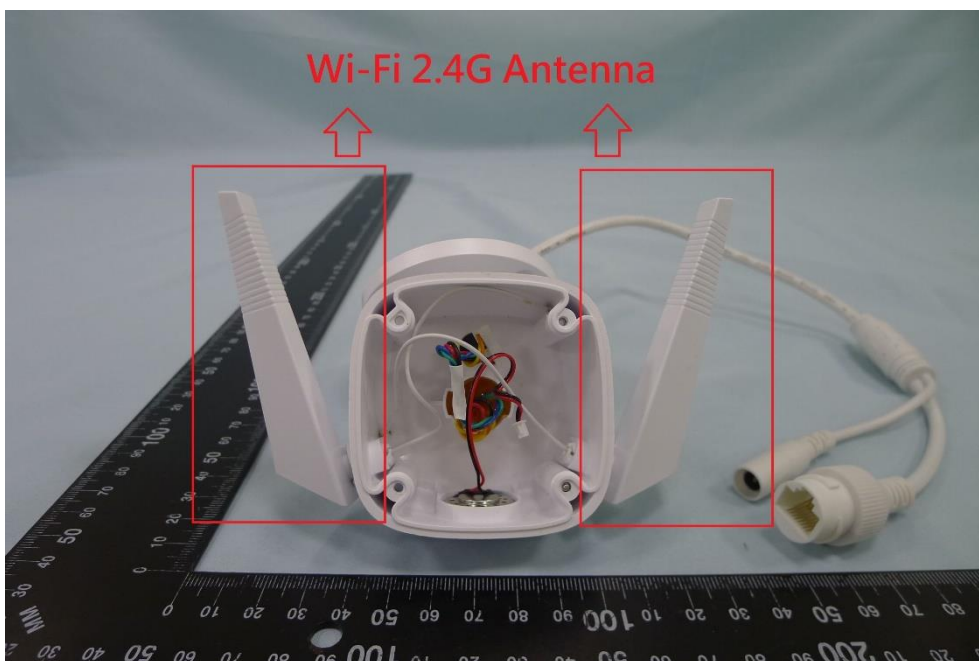

**Product: Outdoor Security Wi-Fi Camera**

**Brand Name: tp-link**

**Model Number: Tapo C320WS**

### Internal Photograph

(1) EUT Photo

(2) EUT Photo

(3) EUT Photo

(4) EUT Photo

(5) EUT Photo

(6) EUT Photo

(7) EUT Photo