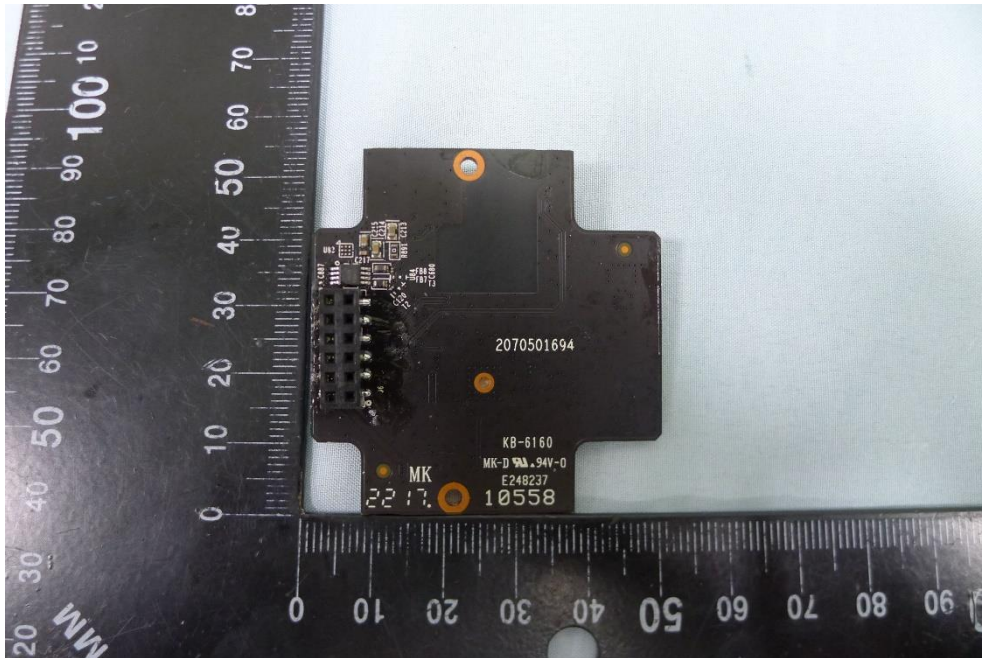

**Product: Outdoor Security Wi-Fi Camera**

**Brand Name: tp-link**

**Model Number: Tapo C320WS**

### Internal Photograph

(1) EUT Photo

(2) EUT Photo

(3) EUT Photo

(4) EUT Photo

(5) EUT Photo

(6) EUT Photo

(7) EUT Photo