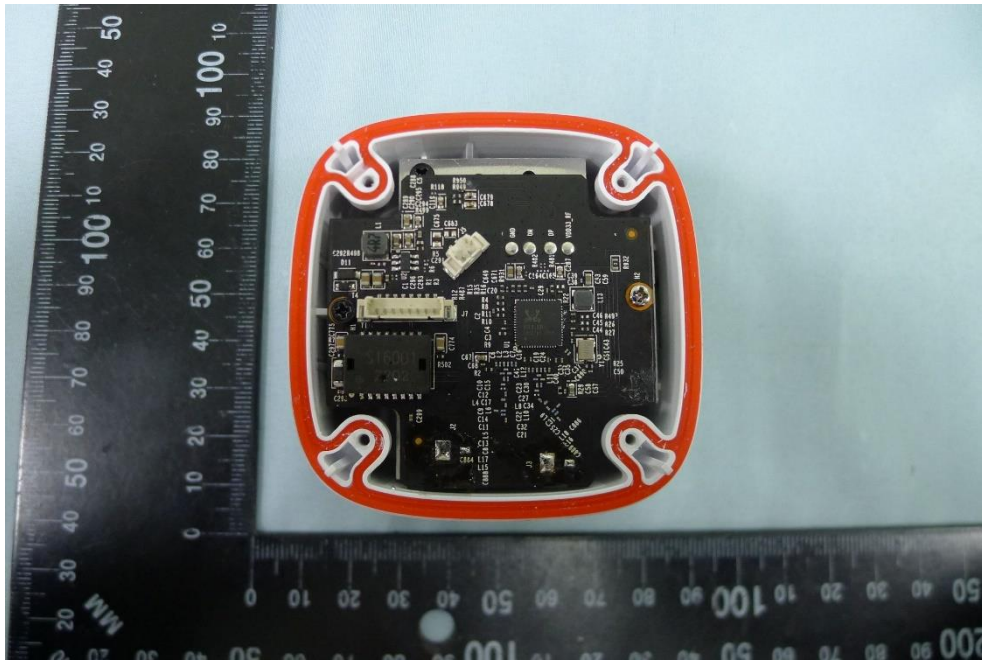

**Product: Outdoor Security Wi-Fi Camera**

**Brand Name: tp-link**

**Model Number: Tapo C320WS**

### Internal Photograph

(1) EUT Photo

(2) EUT Photo

(3) EUT Photo

(4) EUT Photo

(5) EUT Photo

(6) EUT Photo

(7) EUT Photo

(8) EUT Photo

(9) EUT Photo

(10) EUT Photo