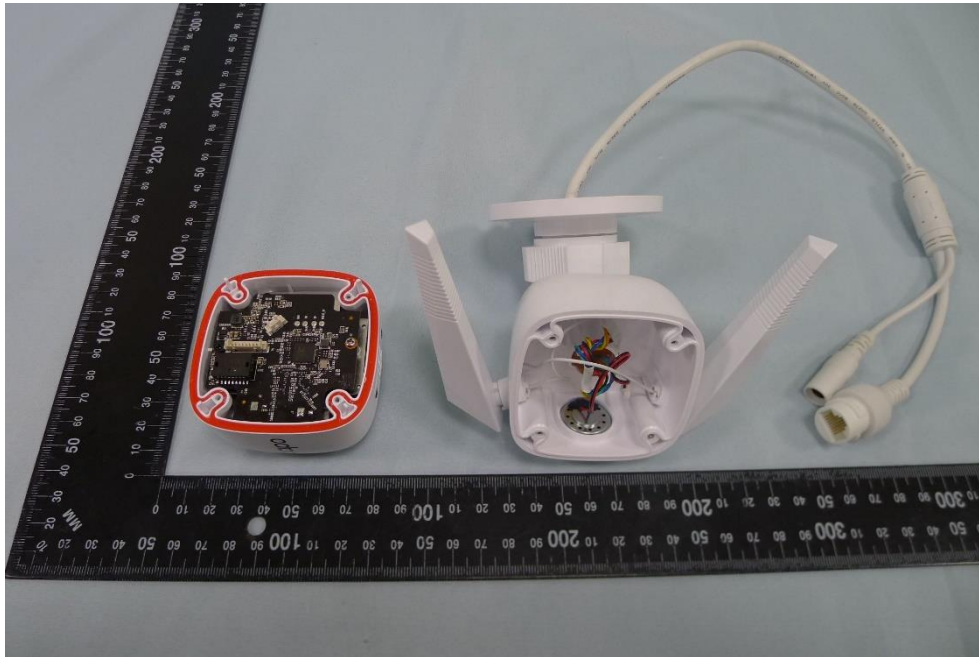

**Product: Outdoor Security Wi-Fi Camera**

**Brand Name: tp-link**

**Model Number: Tapo C320WS**

### Internal Photograph

(1) EUT Photo

(2) EUT Photo

(3) EUT Photo

(4) EUT Photo

(5) EUT Photo

(6) EUT Photo

(7) EUT Photo