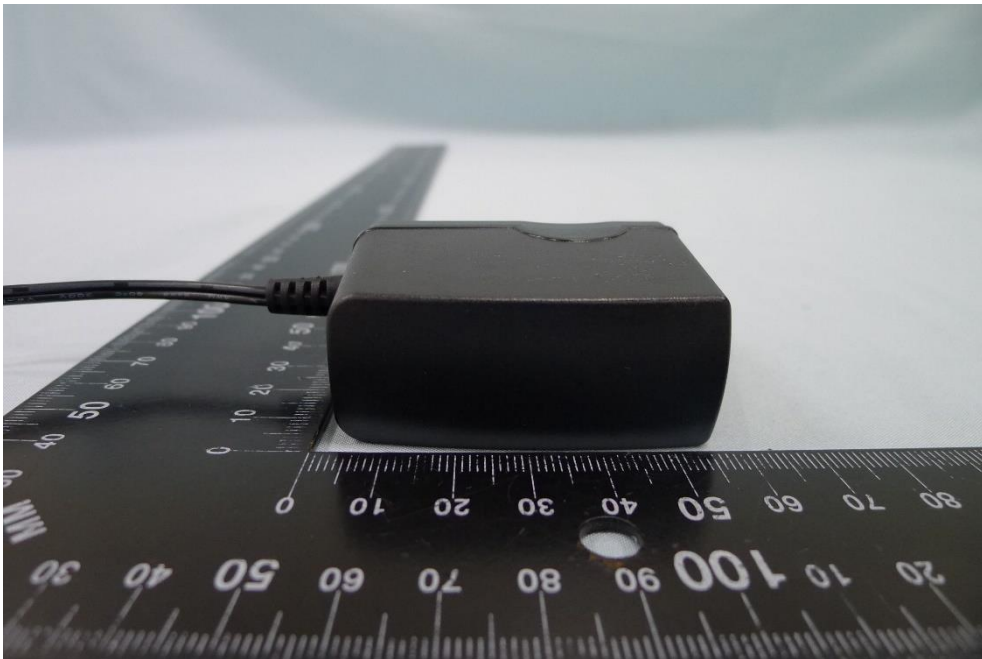

**Product: Outdoor Security Wi-Fi Camera**

**Brand Name: tp-link**

**Model Number: Tapo C320WS**

(8) EUT Photo

(9) Adapter Photo

(10) Adapter Photo

(13) Adapter Photo

(14) Adapter Photo

(15) Adapter Photo

(16) Adapter Photo