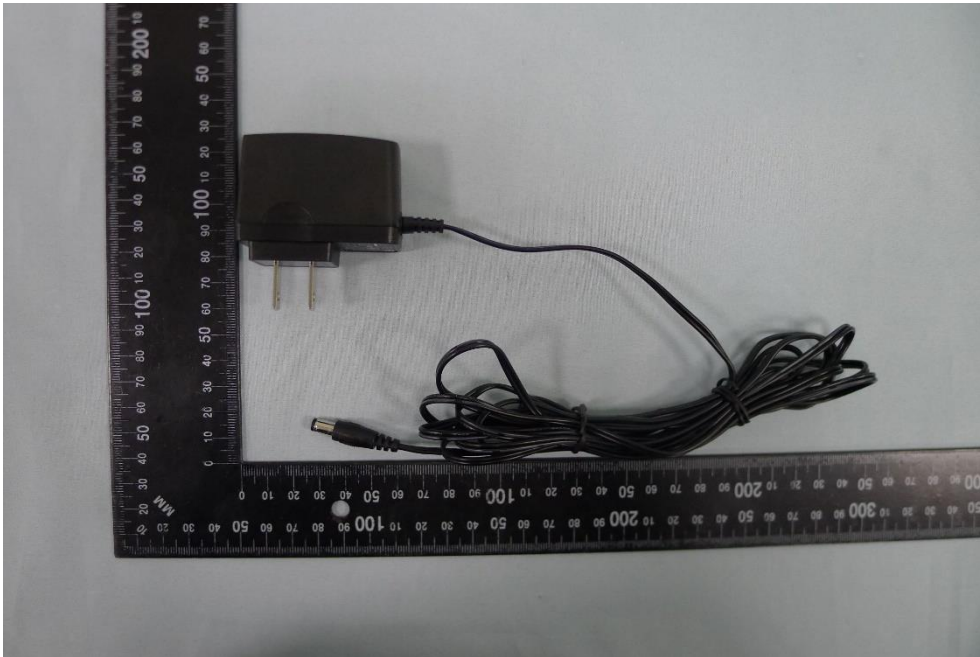

(9) Adapter Photo