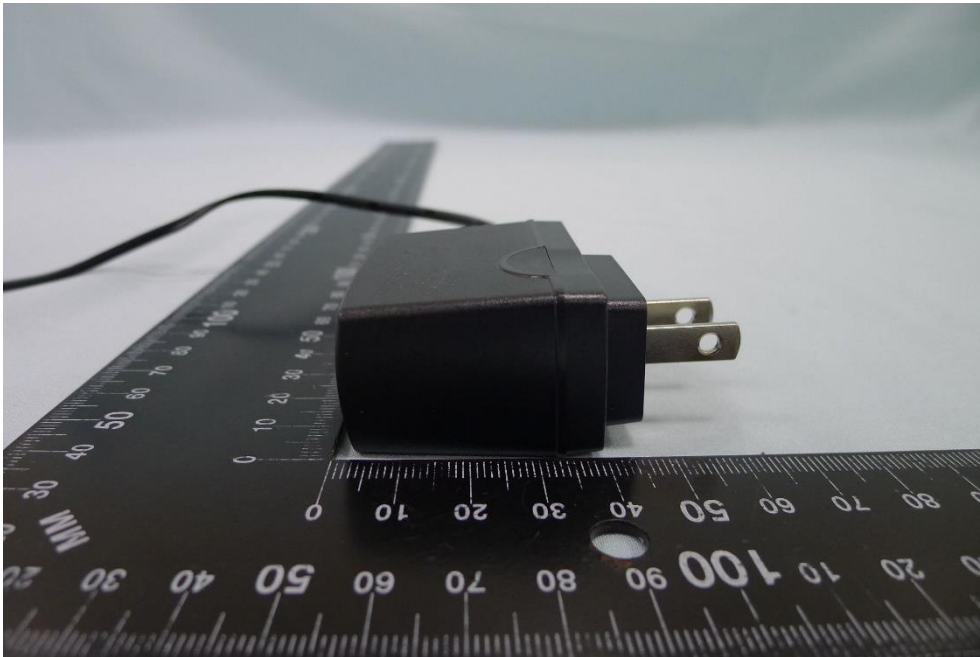

**Product: Outdoor Security Wi-Fi Camera**

**Brand Name: tp-link**

**Model Number: Tapo C320WS**

(8) EUT Photo

(9) Adapter Photo

(10) Adapter Photo

(13) Adapter Photo

(14) Adapter Photo

(15) Adapter Photo

(16) Adapter Photo