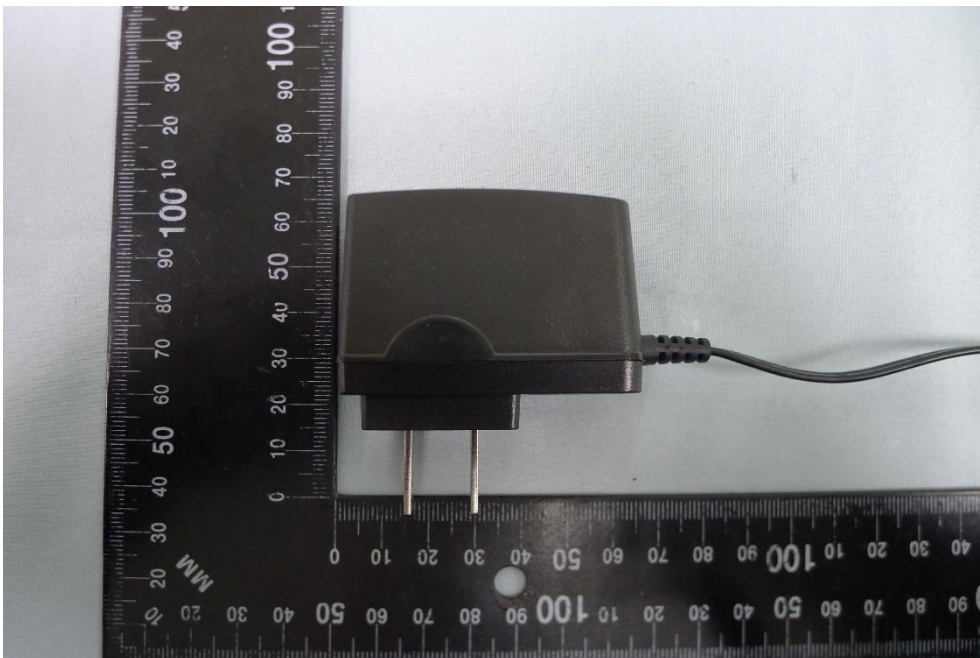

(10) Adapter Photo