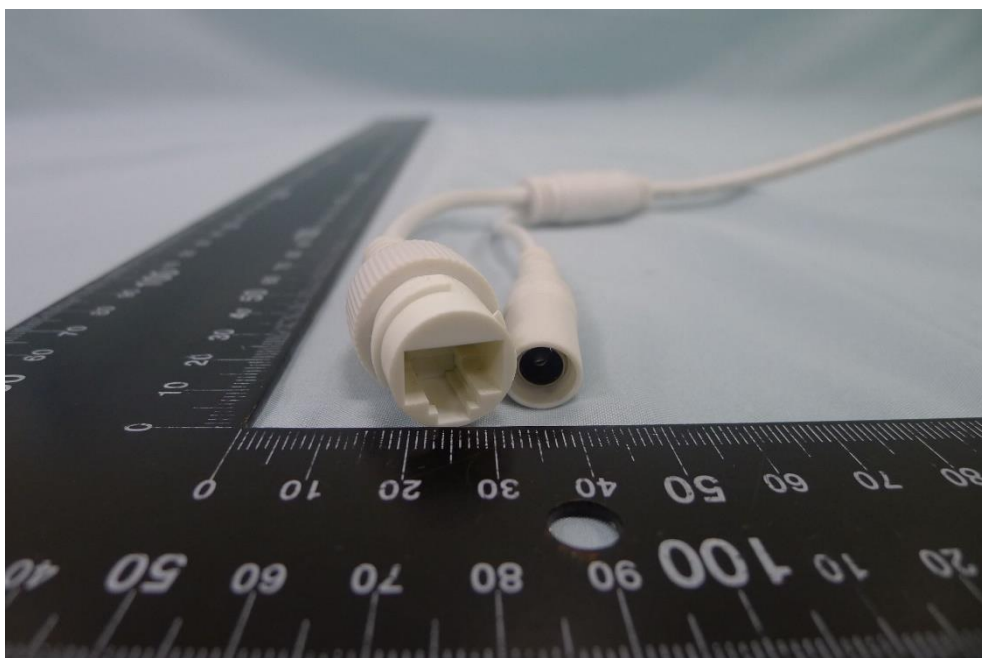

**Product: Outdoor Security Wi-Fi Camera**

**Brand Name: tp-link**

**Model Number: Tapo C320WS**

### External Photograph

(1) EUT Photo

(2) EUT Photo

(3) EUT Photo

(4) EUT Photo

(5) EUT Photo

(6) EUT Photo

(7) EUT Photo

(8) EUT Photo

(9) Adapter Photo

(10) Adapter Photo

(13) Adapter Photo

(14) Adapter Photo

(15) Adapter Photo

(16) Adapter Photo