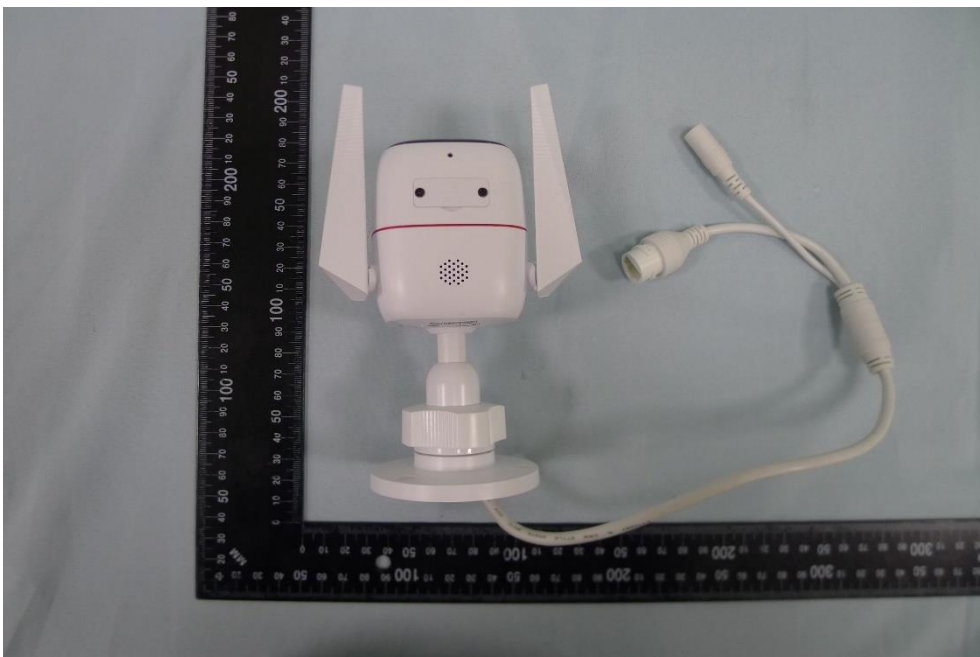

**Product: Outdoor Security Wi-Fi Camera**

**Brand Name: tp-link**

**Model Number: Tapo C320WS**

### External Photograph

(1) EUT Photo

(2) EUT Photo

(3) EUT Photo

(4) EUT Photo

(5) EUT Photo

(6) EUT Photo

(7) EUT Photo