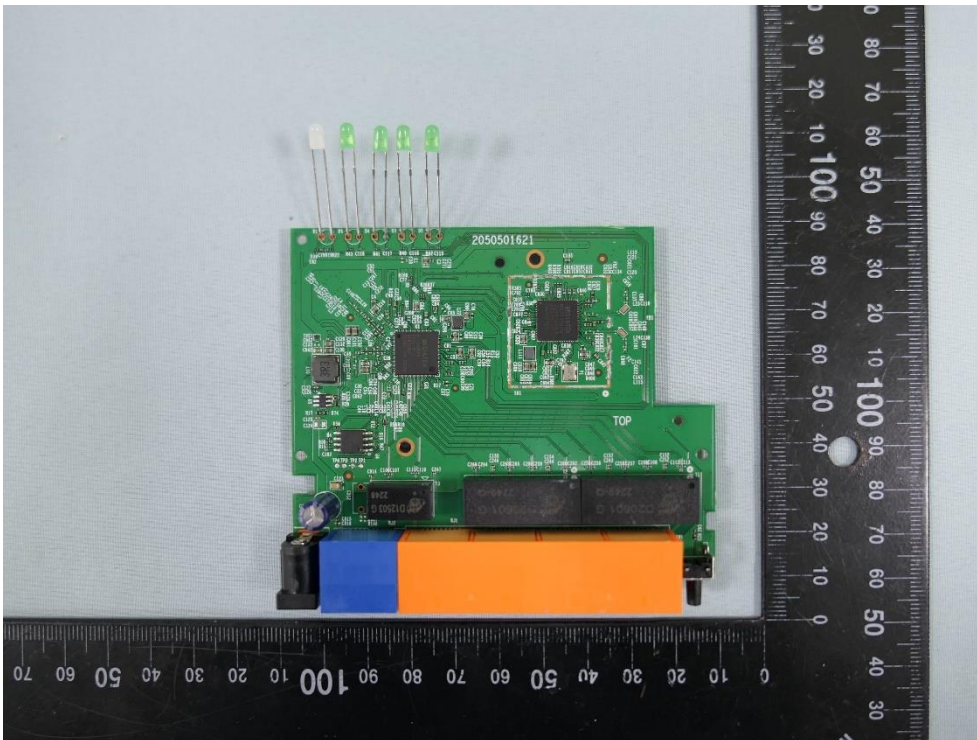

Product: AC750 Dual Band Wi-Fi Router

Brand Name: tp-link

Model Number: Archer C24

Internal Photograph

(1) EUT Photo

(2) EUT Photo

(3) EUT Photo

(4) EUT Photo

(5) EUT Photo

(6) EUT Photo

(7) EUT Photo

(8) EUT Photo

(9) EUT Photo

(10) EUT Photo

(11) EUT Photo