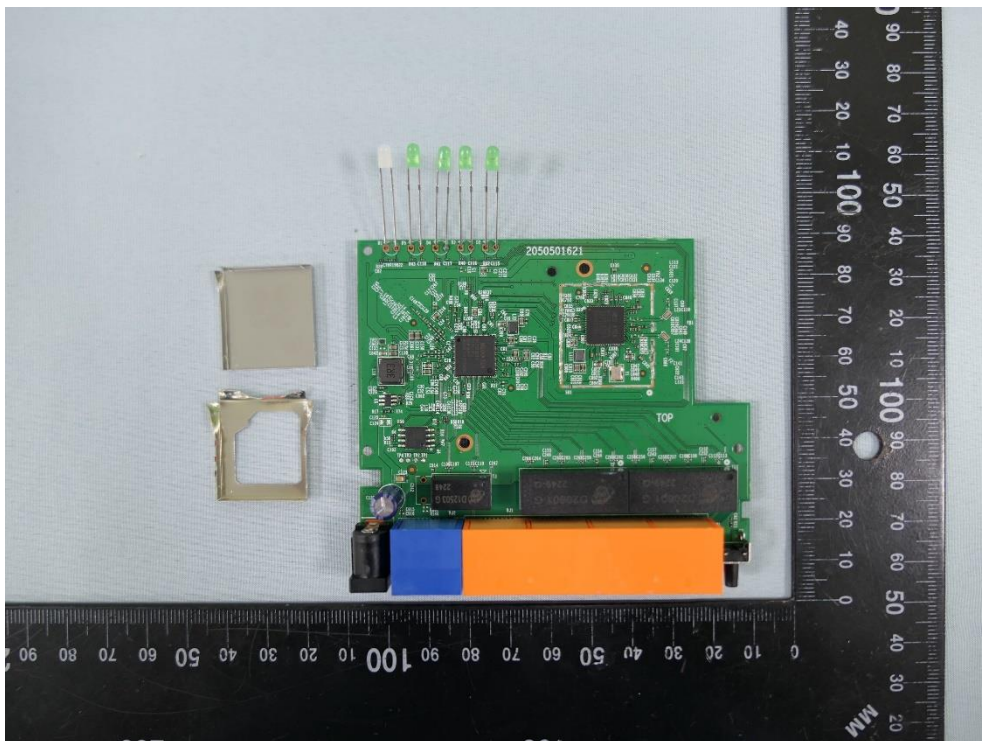

Product: AC750 Dual Band Wi-Fi Router

Brand Name: tp-link

Model Number: Archer C24

Internal Photograph

(1) EUT Photo

(2) EUT Photo

(3) EUT Photo

(4) EUT Photo

(5) EUT Photo

(6) EUT Photo

(7) EUT Photo

(8) EUT Photo

(9) EUT Photo

(10) EUT Photo

(11) EUT Photo