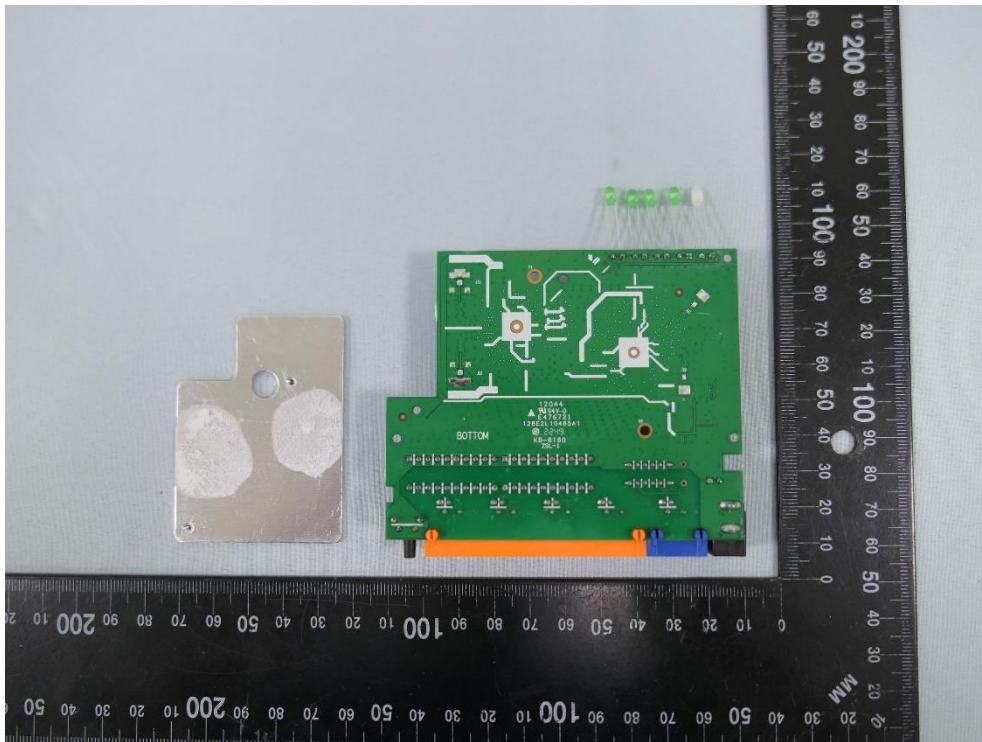

Product: AC750 Dual Band Wi-Fi Router

Brand Name: tp-link

Model Number: Archer C24

Internal Photograph

(1) EUT Photo

(2) EUT Photo

(3) EUT Photo

(4) EUT Photo

(5) EUT Photo

(6) EUT Photo

(7) EUT Photo

(8) EUT Photo

(9) EUT Photo

(10) EUT Photo

(11) EUT Photo