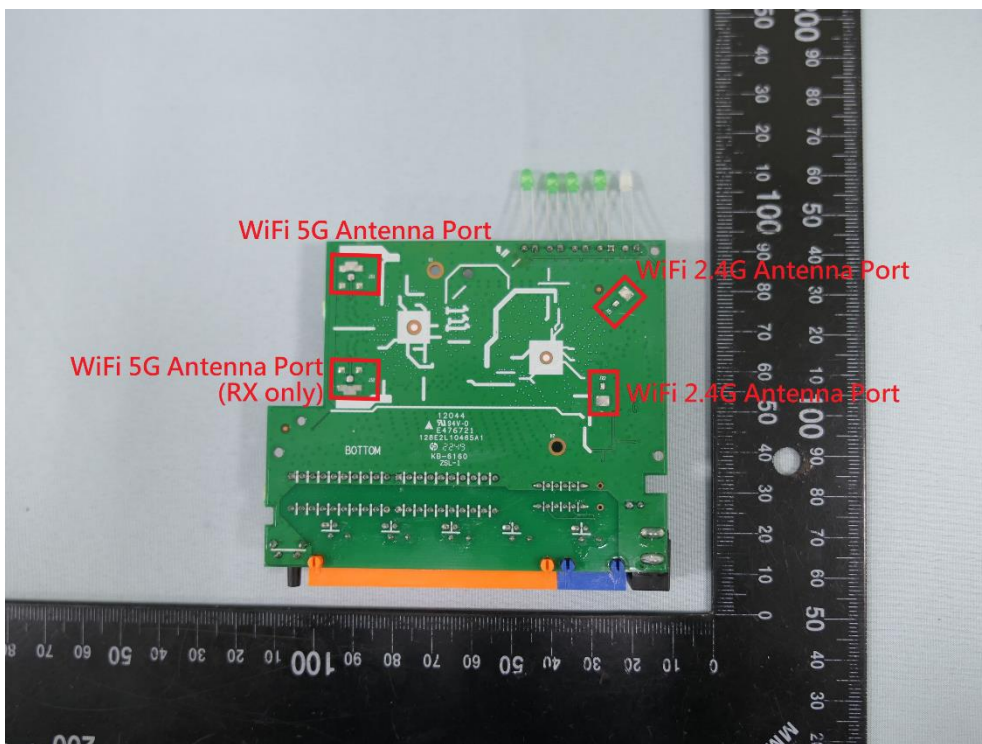

Product: AC750 Dual Band Wi-Fi Router

Brand Name: tp-link

Model Number: Archer C24

Internal Photograph

(1) EUT Photo

(2) EUT Photo

(3) EUT Photo

(4) EUT Photo

(5) EUT Photo

(6) EUT Photo

(7) EUT Photo

(8) EUT Photo

(9) EUT Photo

(10) EUT Photo

(11) EUT Photo