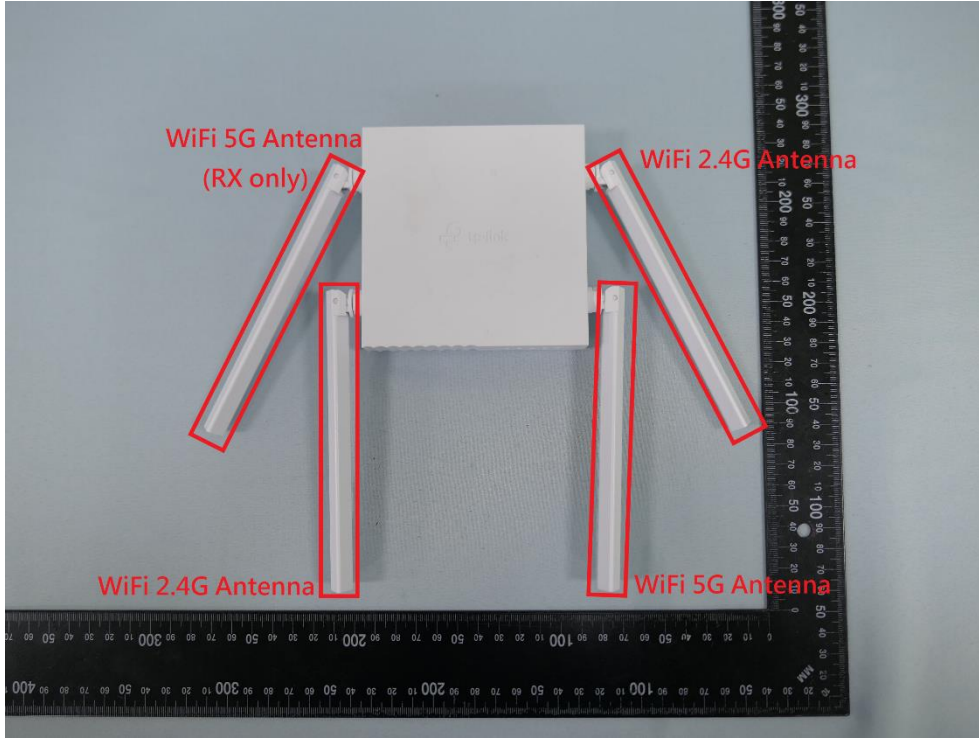

Product: AC750 Dual Band Wi-Fi Router

Brand Name: tp-link

Model Number: Archer C24

External Photograph

(1) EUT Photo

(2) EUT Photo

(3) EUT Photo

(4) EUT Photo