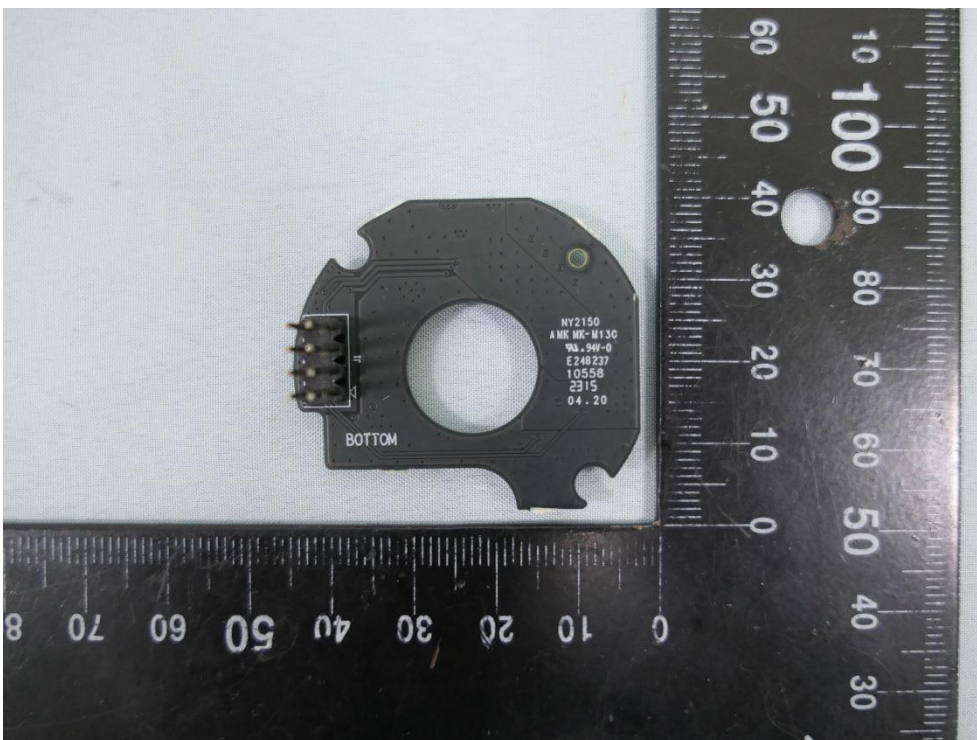

Product: Pan/Tilt AI Home Security Wi-Fi Camera

Brand Name: tp-link

Model Number: Tapo C225 & TC73

Internal Photograph

(1) EUT Photo

(2) EUT Photo

(3) EUT Photo

(4) EUT Photo

(5) EUT Photo

(6) EUT Photo

(7) EUT Photo

(8) EUT Photo

(9) EUT Photo

(10) EUT Photo

(11) EUT Photo

(12) EUT Photo