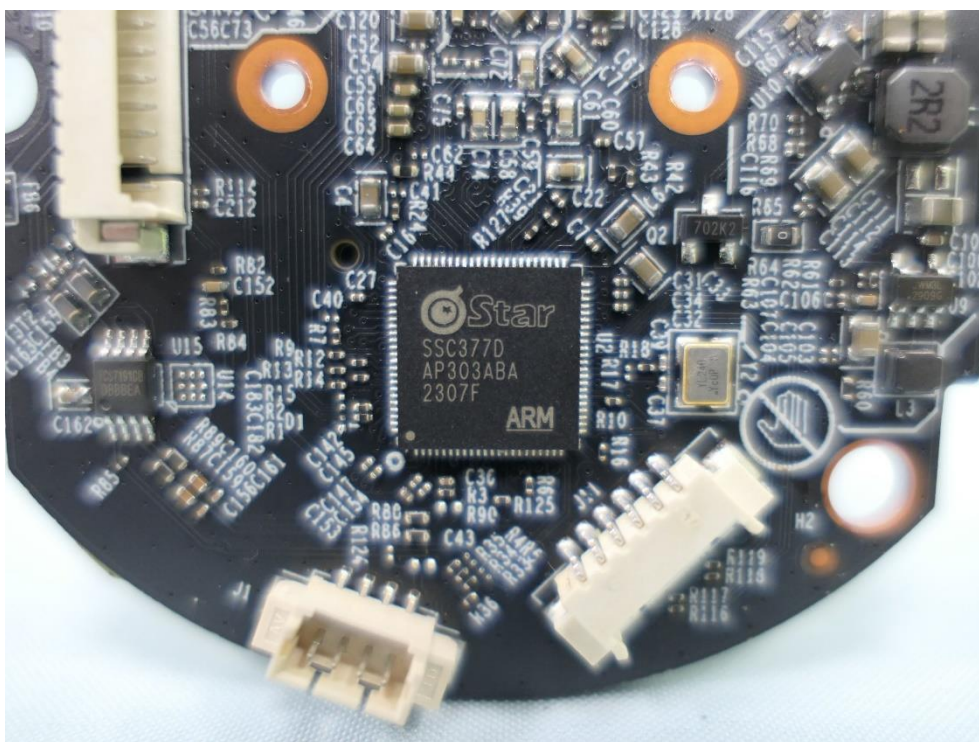

Product: Pan/Tilt AI Home Security Wi-Fi Camera

Brand Name: tp-link

Model Number: Tapo C225 & TC73

Internal Photograph

(1) EUT Photo

(2) EUT Photo

(3) EUT Photo

(4) EUT Photo

(5) EUT Photo

(6) EUT Photo

(7) EUT Photo

(8) EUT Photo

(9) EUT Photo

(10) EUT Photo

(11) EUT Photo

(12) EUT Photo