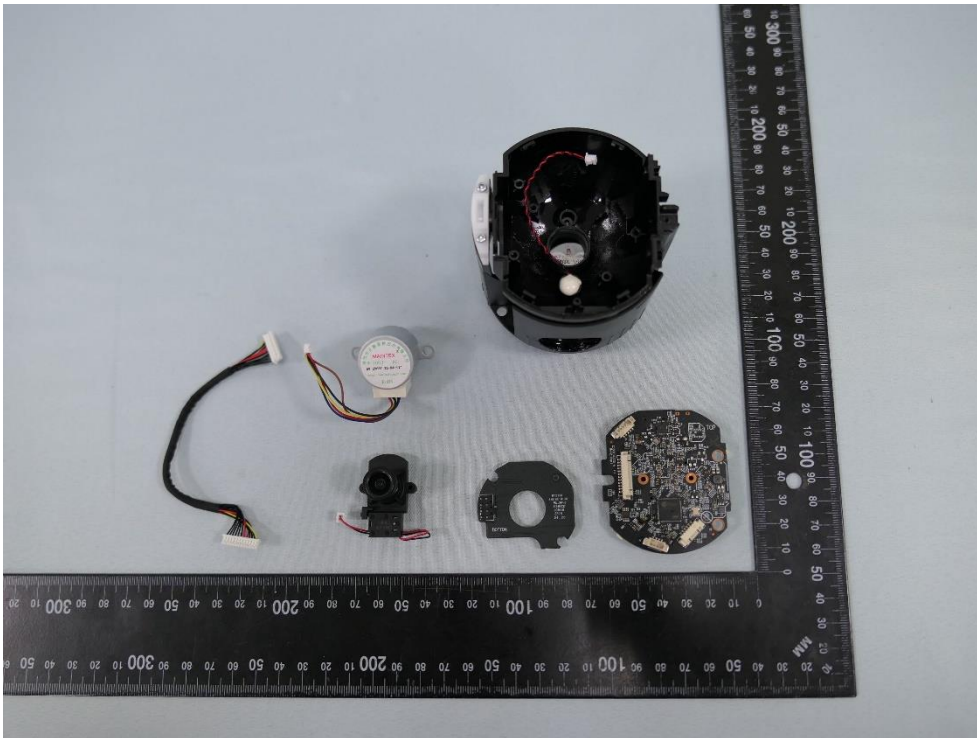

Product: Pan/Tilt AI Home Security Wi-Fi Camera

Brand Name: tp-link

Model Number: Tapo C225 & TC73

Internal Photograph

(1) EUT Photo

(2) EUT Photo

(3) EUT Photo

(4) EUT Photo

(5) EUT Photo

(6) EUT Photo

(7) EUT Photo

(8) EUT Photo

(9) EUT Photo

(10) EUT Photo

(11) EUT Photo

(12) EUT Photo