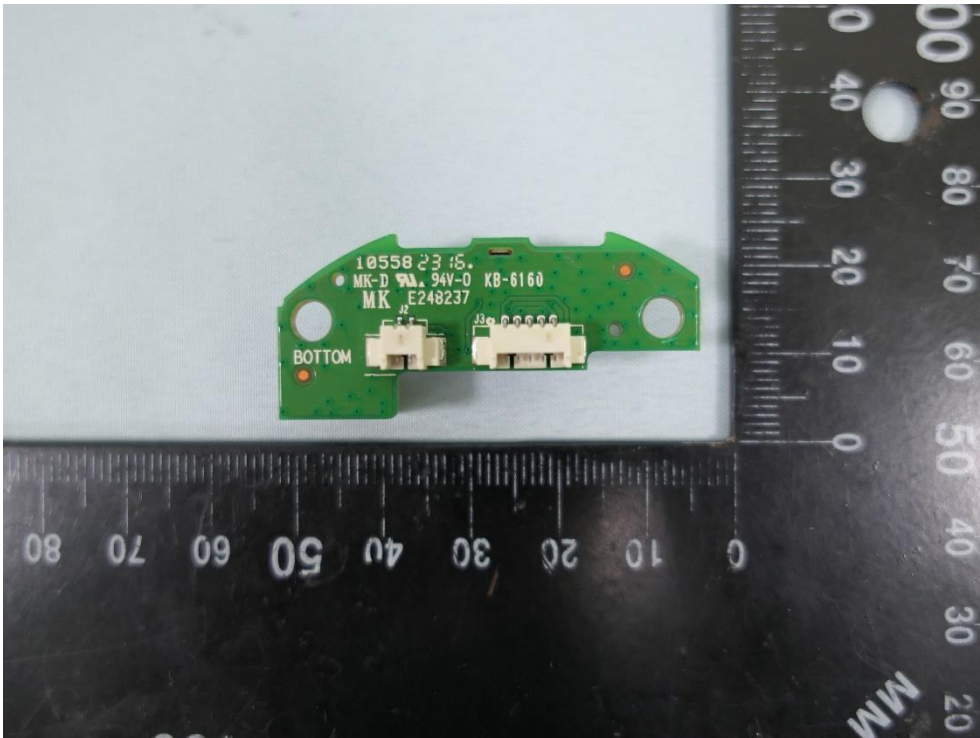

Product: Pan/Tilt AI Home Security Wi-Fi Camera

Brand Name: tp-link

Model Number: Tapo C225 & TC73

Internal Photograph

(1) EUT Photo

(2) EUT Photo

(3) EUT Photo

(4) EUT Photo

(5) EUT Photo

(6) EUT Photo

(7) EUT Photo

(8) EUT Photo

(9) EUT Photo

(10) EUT Photo

(11) EUT Photo

(12) EUT Photo