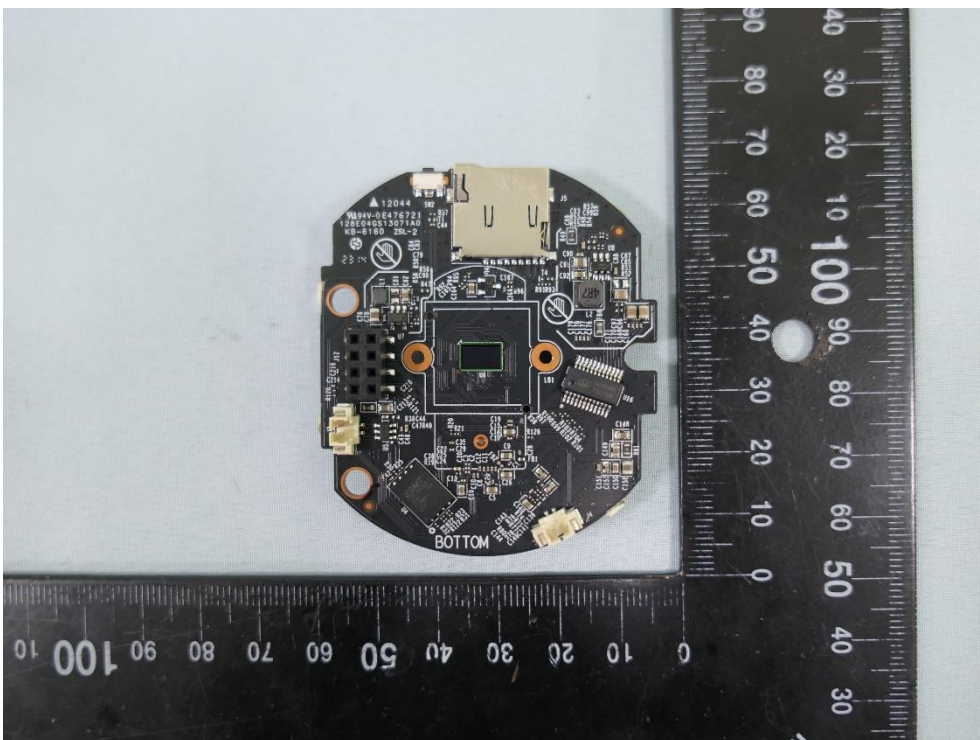

Product: Pan/Tilt AI Home Security Wi-Fi Camera

Brand Name: tp-link

Model Number: Tapo C225 & TC73

Internal Photograph

(1) EUT Photo

(2) EUT Photo

(3) EUT Photo

(4) EUT Photo

(5) EUT Photo

(6) EUT Photo

(7) EUT Photo

(8) EUT Photo

(9) EUT Photo

(10) EUT Photo

(11) EUT Photo

(12) EUT Photo