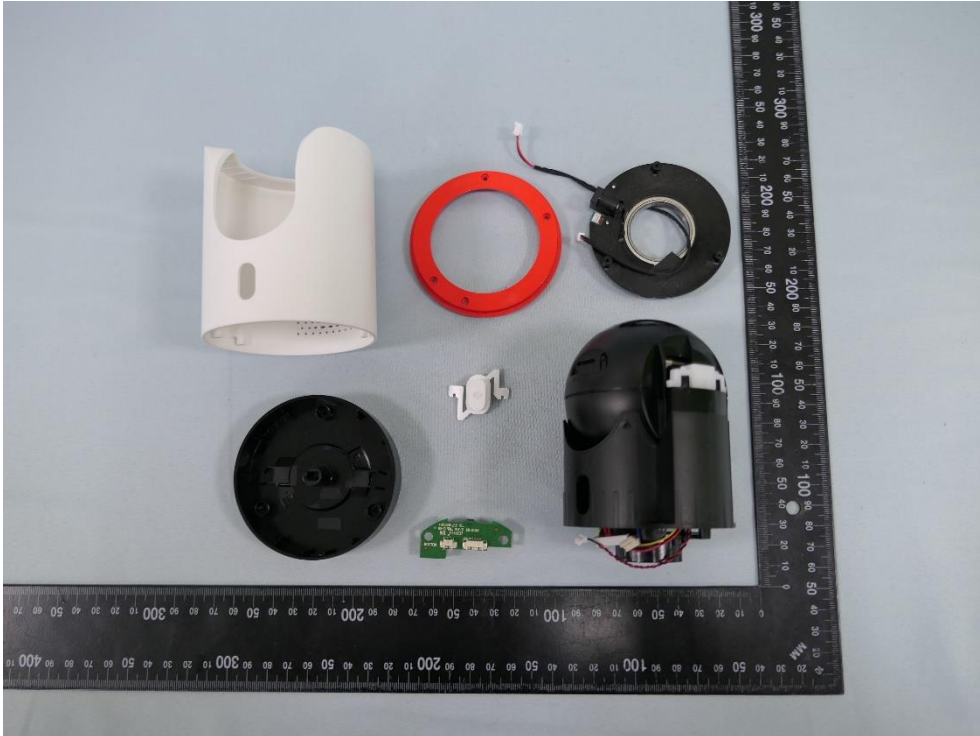

Product: Pan/Tilt AI Home Security Wi-Fi Camera

Brand Name: tp-link

Model Number: Tapo C225 & TC73

Internal Photograph

(1) EUT Photo

(2) EUT Photo

(3) EUT Photo

(4) EUT Photo

(5) EUT Photo

(6) EUT Photo

(7) EUT Photo

(8) EUT Photo

(9) EUT Photo

(10) EUT Photo

(11) EUT Photo

(12) EUT Photo