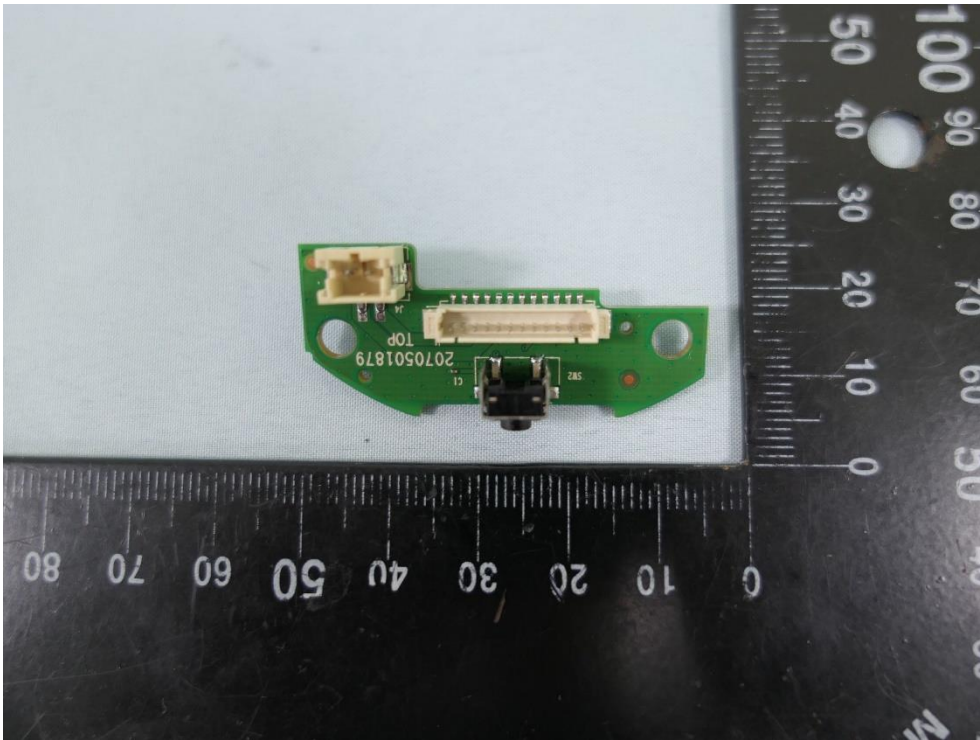

Product: Pan/Tilt AI Home Security Wi-Fi Camera

Brand Name: tp-link

Model Number: Tapo C225 & TC73

Internal Photograph

(1) EUT Photo

(2) EUT Photo

(3) EUT Photo

(4) EUT Photo

(5) EUT Photo

(6) EUT Photo

(7) EUT Photo

(8) EUT Photo

(9) EUT Photo

(10) EUT Photo

(11) EUT Photo

(12) EUT Photo