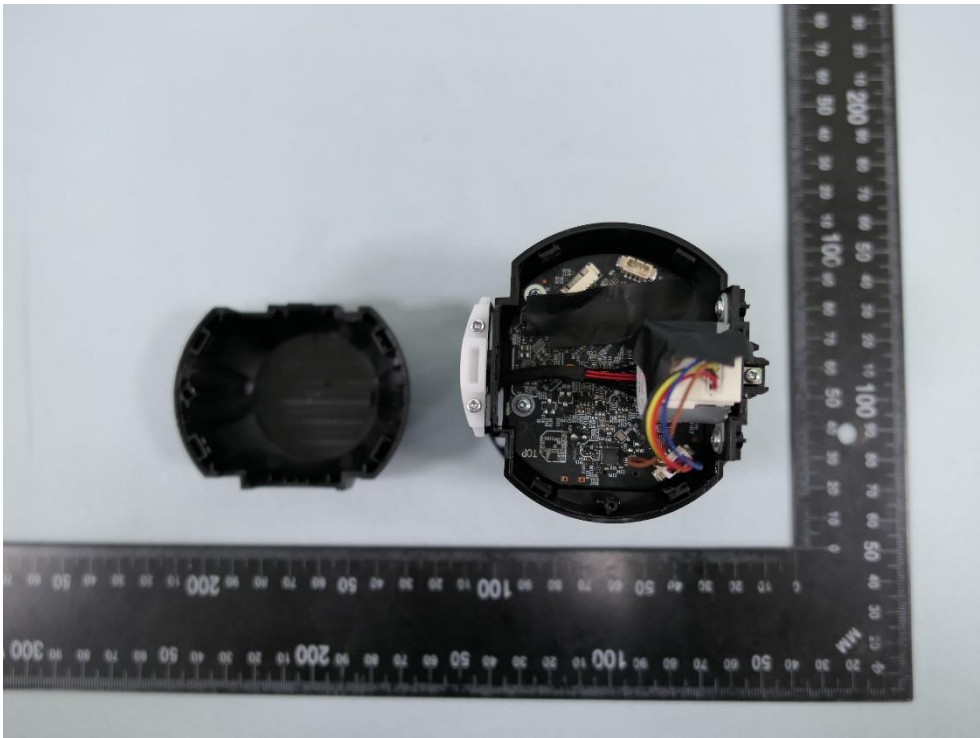

Product: Pan/Tilt AI Home Security Wi-Fi Camera

Brand Name: tp-link

Model Number: Tapo C225 & TC73

Internal Photograph

(1) EUT Photo

(2) EUT Photo

(3) EUT Photo

(4) EUT Photo

(5) EUT Photo

(6) EUT Photo

(7) EUT Photo

(8) EUT Photo

(9) EUT Photo

(10) EUT Photo

(11) EUT Photo

(12) EUT Photo