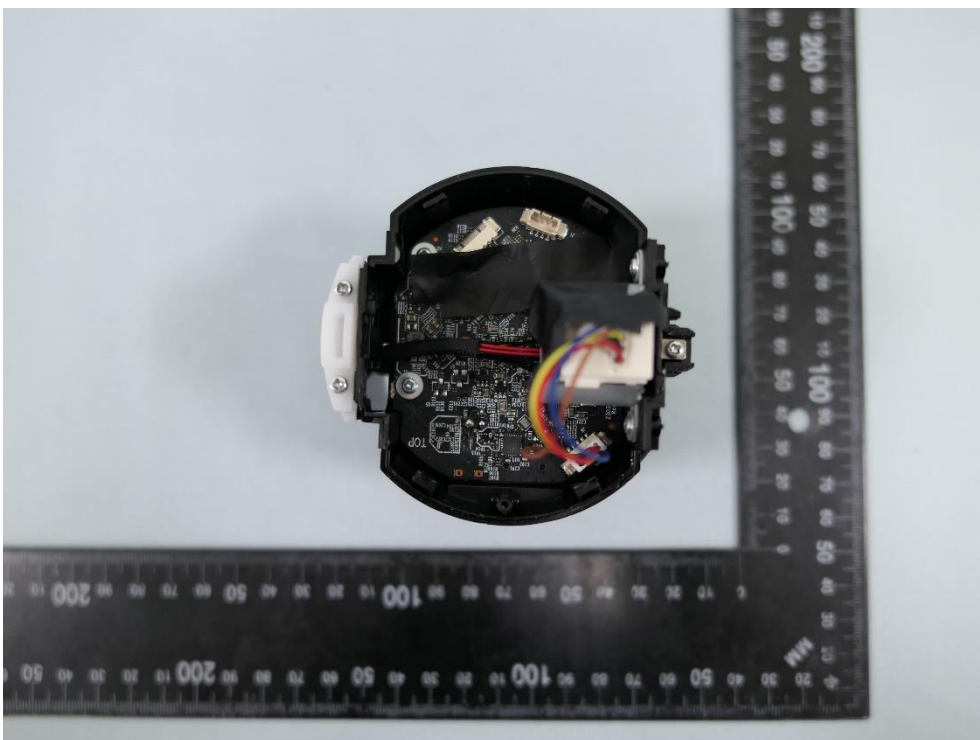

Product: Pan/Tilt AI Home Security Wi-Fi Camera

Brand Name: tp-link

Model Number: Tapo C225 & TC73

Internal Photograph

(1) EUT Photo

(2) EUT Photo

(3) EUT Photo

(4) EUT Photo

(5) EUT Photo

(6) EUT Photo

(7) EUT Photo

(8) EUT Photo

(9) EUT Photo

(10) EUT Photo

(11) EUT Photo

(12) EUT Photo