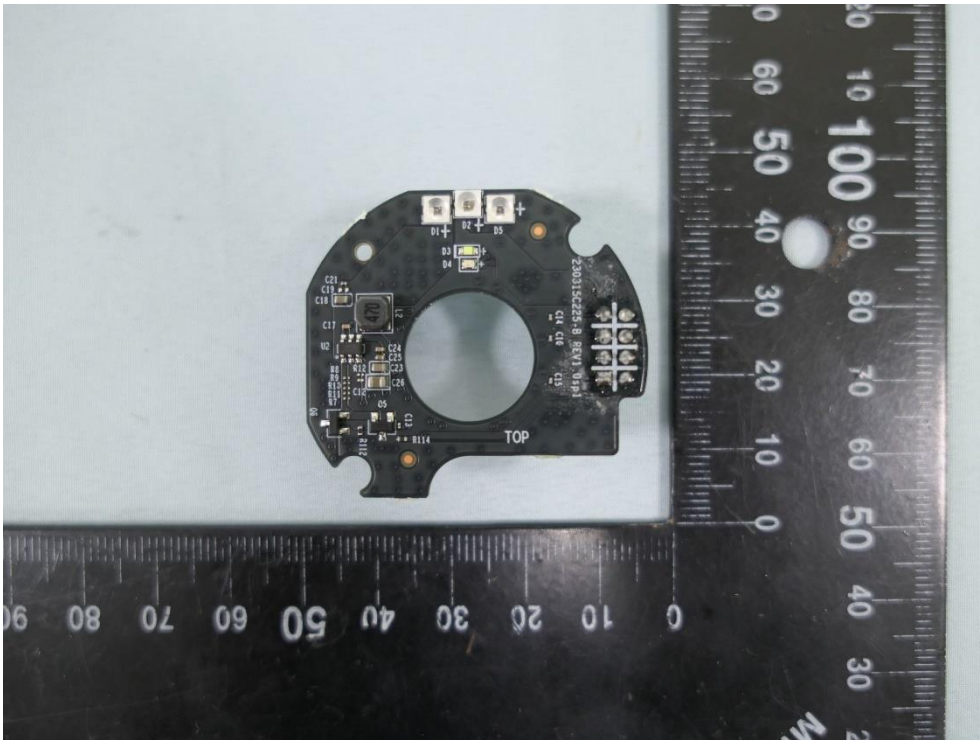

Product: Pan/Tilt AI Home Security Wi-Fi Camera

Brand Name: tp-link

Model Number: Tapo C225 & TC73

Internal Photograph

(1) EUT Photo

(2) EUT Photo

(3) EUT Photo

(4) EUT Photo

(5) EUT Photo

(6) EUT Photo

(7) EUT Photo

(8) EUT Photo

(9) EUT Photo

(10) EUT Photo

(11) EUT Photo

(12) EUT Photo