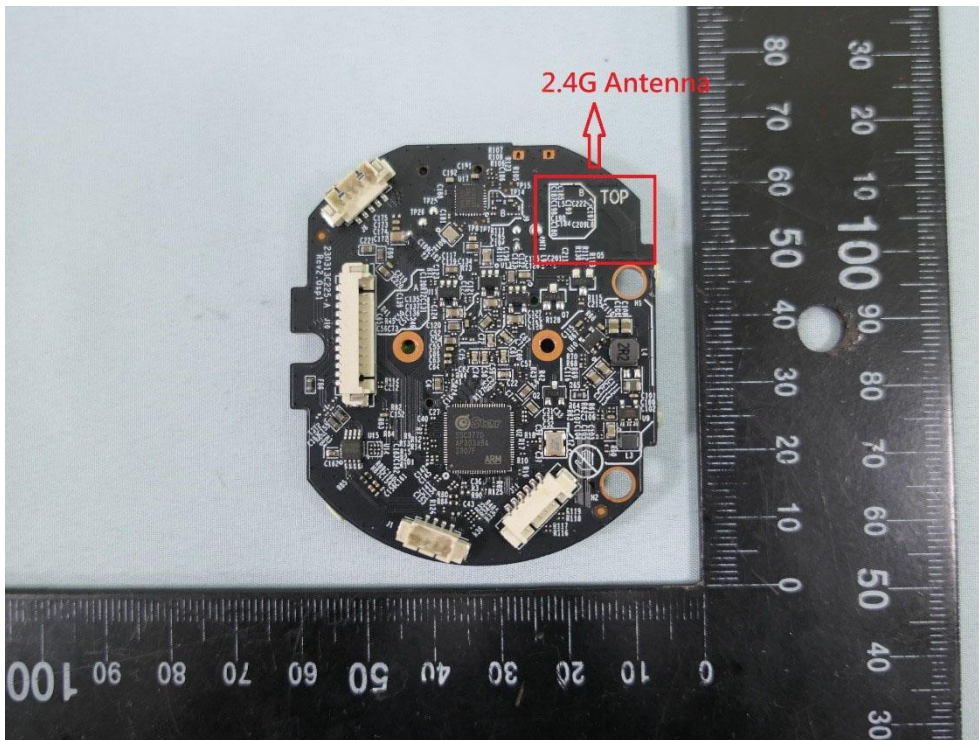

Product: Pan/Tilt AI Home Security Wi-Fi Camera

Brand Name: tp-link

Model Number: Tapo C225 & TC73

Internal Photograph

(1) EUT Photo

(2) EUT Photo

(3) EUT Photo

(4) EUT Photo

(5) EUT Photo

(6) EUT Photo

(7) EUT Photo

(8) EUT Photo

(9) EUT Photo

(10) EUT Photo

(11) EUT Photo

(12) EUT Photo