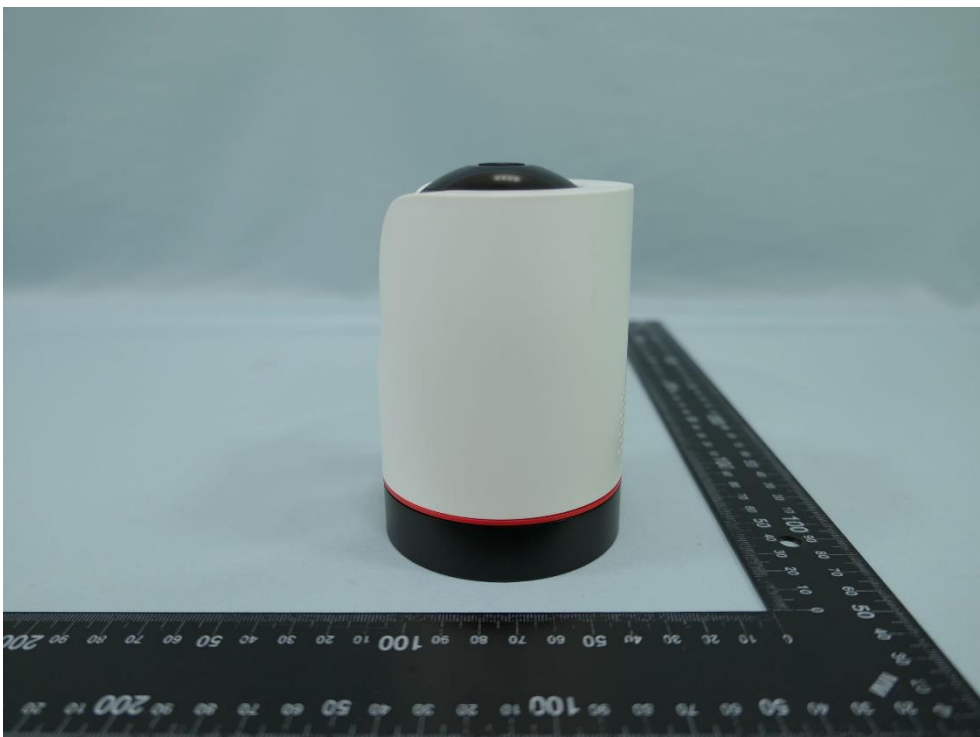

Product: Pan/Tilt AI Home Security Wi-Fi Camera

Brand Name: tp-link

Model Number: Tapo C225 & TC73

External Photograph

(1) EUT Photo

(2) EUT Photo

(3) EUT Photo

(4) EUT Photo