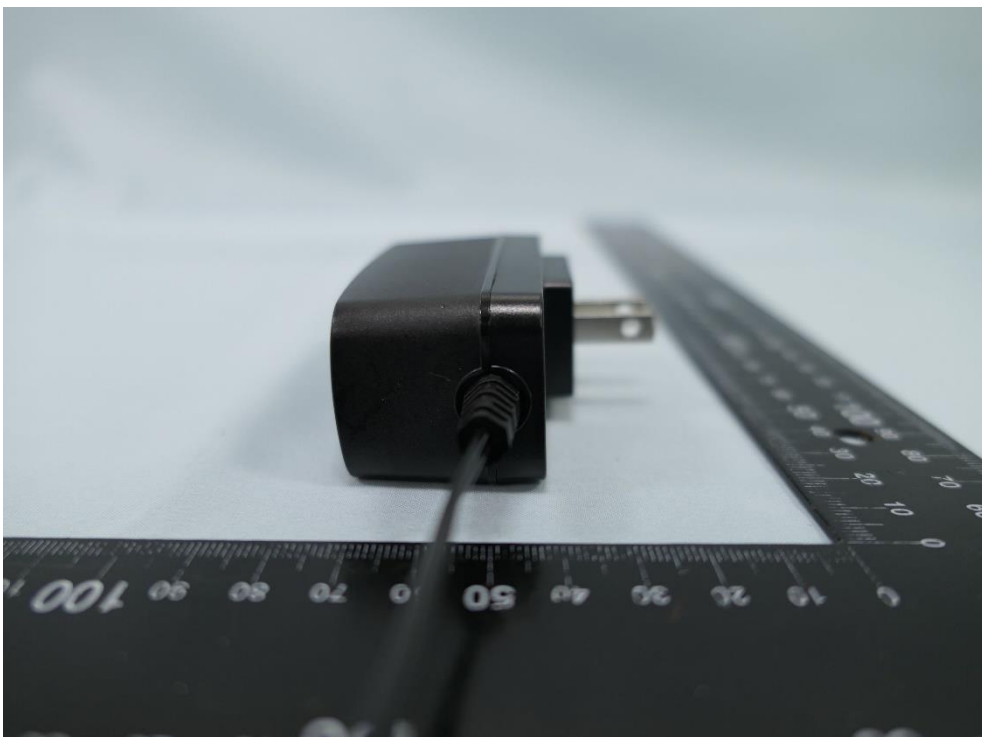

(12) EUT Photo (Brand: tp-link, M/N: T120100-2B1)