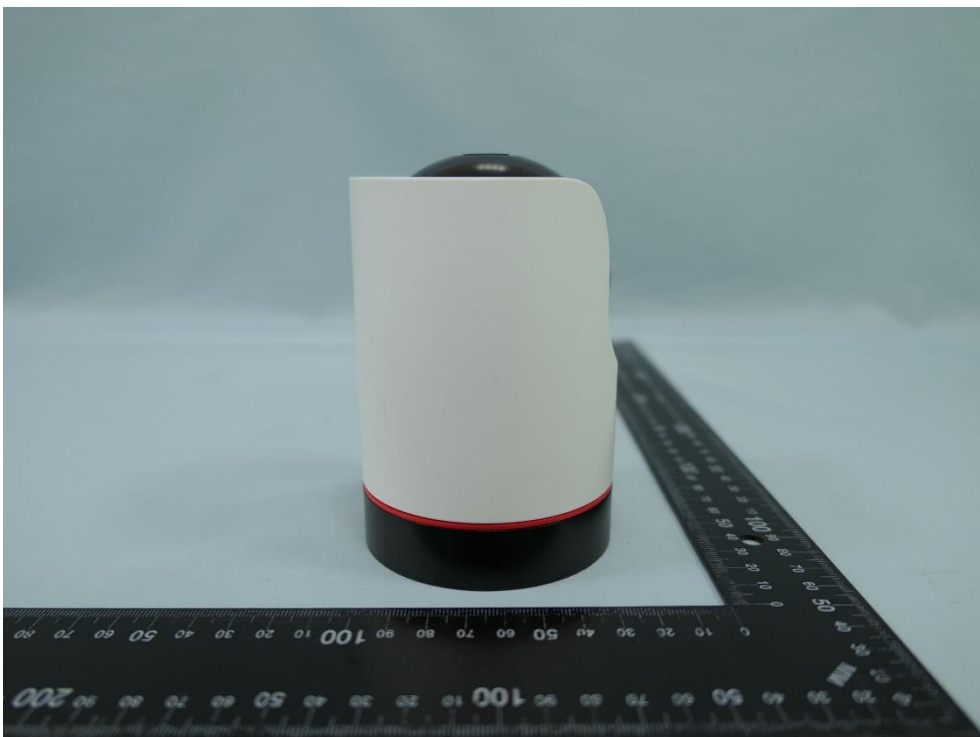

(6) EUT Photo