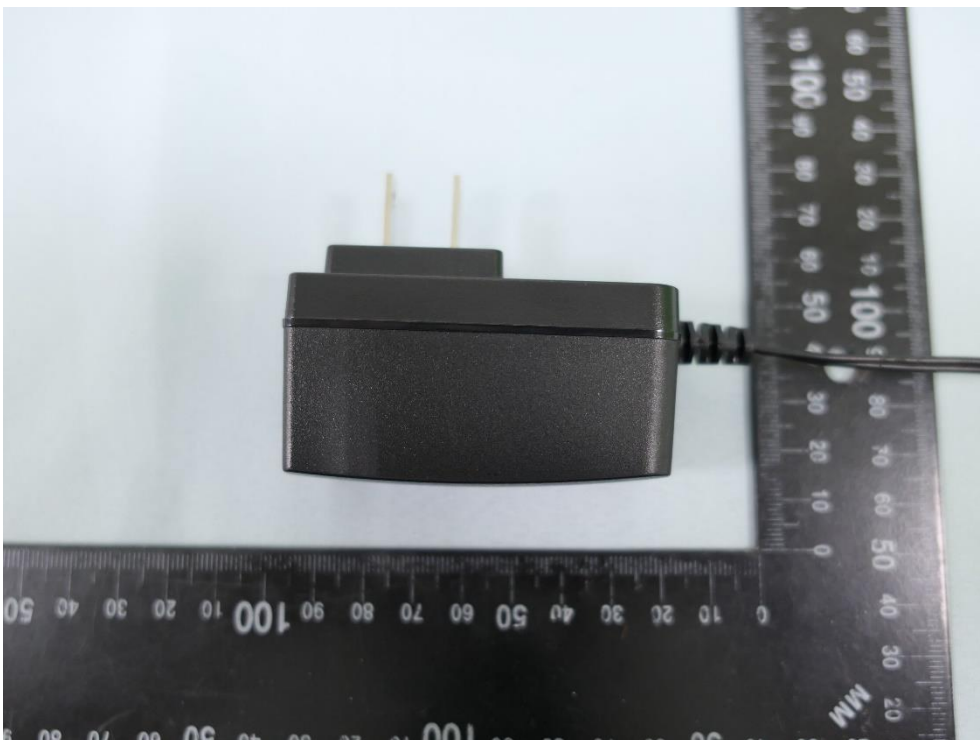

Product: Pan/Tilt AI Home Security Wi-Fi Camera

Brand Name: tp-link

Model Number: Tapo C225 & TC73

External Photograph

(1) EUT Photo

(2) EUT Photo

(3) EUT Photo

(4) EUT Photo

(5) EUT Photo

(6) EUT Photo

(7) EUT Photo

(8) EUT Photo (Brand: tp-link, M/N: T120100-2B1)

(9) EUT Photo (Brand: tp-link, M/N: T120100-2B1)

(10) EUT Photo (Brand: tp-link, M/N: T120100-2B1)

(11) EUT Photo (Brand: tp-link, M/N: T120100-2B1)