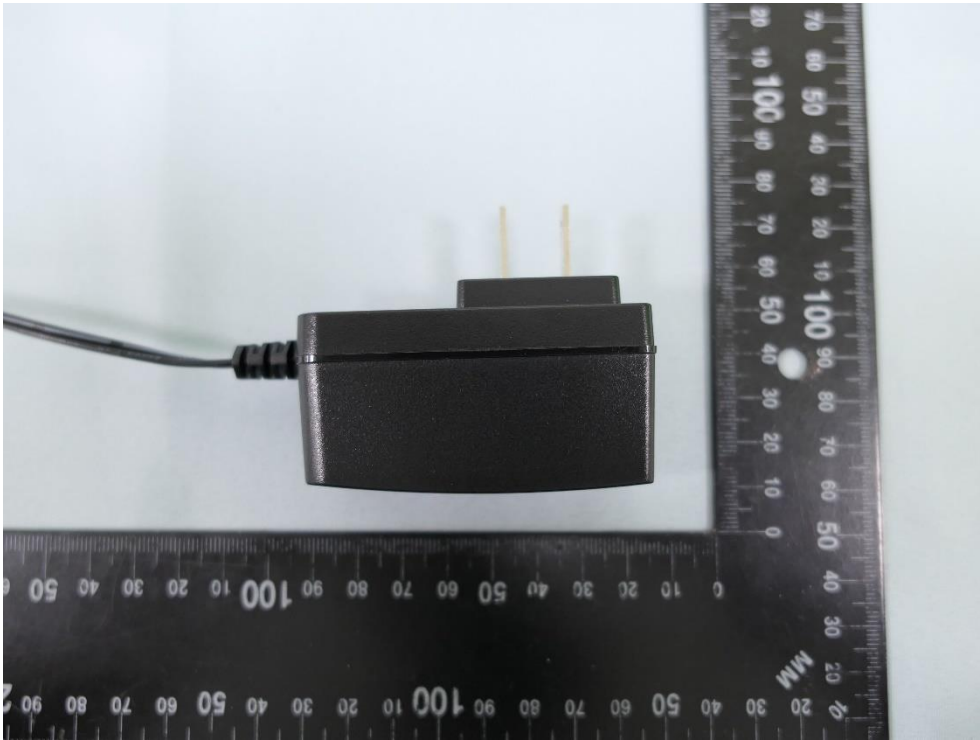

Product: Pan/Tilt AI Home Security Wi-Fi Camera

Brand Name: tp-link

Model Number: Tapo C225 & TC73

External Photograph

(1) EUT Photo

(2) EUT Photo

(3) EUT Photo

(4) EUT Photo

(5) EUT Photo

(6) EUT Photo

(7) EUT Photo

(8) EUT Photo (Brand: tp-link, M/N: T120100-2B1)

(9) EUT Photo (Brand: tp-link, M/N: T120100-2B1)

(10) EUT Photo (Brand: tp-link, M/N: T120100-2B1)

(11) EUT Photo (Brand: tp-link, M/N: T120100-2B1)