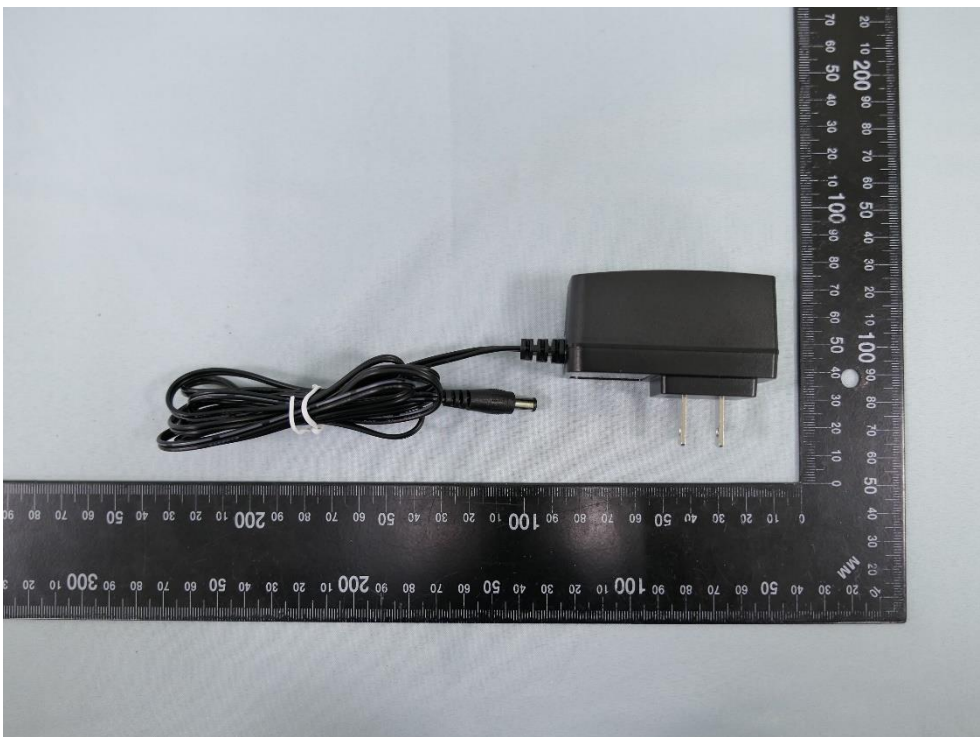

Product: Pan/Tilt AI Home Security Wi-Fi Camera

Brand Name: tp-link

Model Number: Tapo C225 & TC73

External Photograph

(1) EUT Photo

(2) EUT Photo

(3) EUT Photo

(4) EUT Photo

(5) EUT Photo

(6) EUT Photo

(7) EUT Photo

(8) EUT Photo (Brand: tp-link, M/N: T120100-2B1)

(9) EUT Photo (Brand: tp-link, M/N: T120100-2B1)

(10) EUT Photo (Brand: tp-link, M/N: T120100-2B1)

(11) EUT Photo (Brand: tp-link, M/N: T120100-2B1)