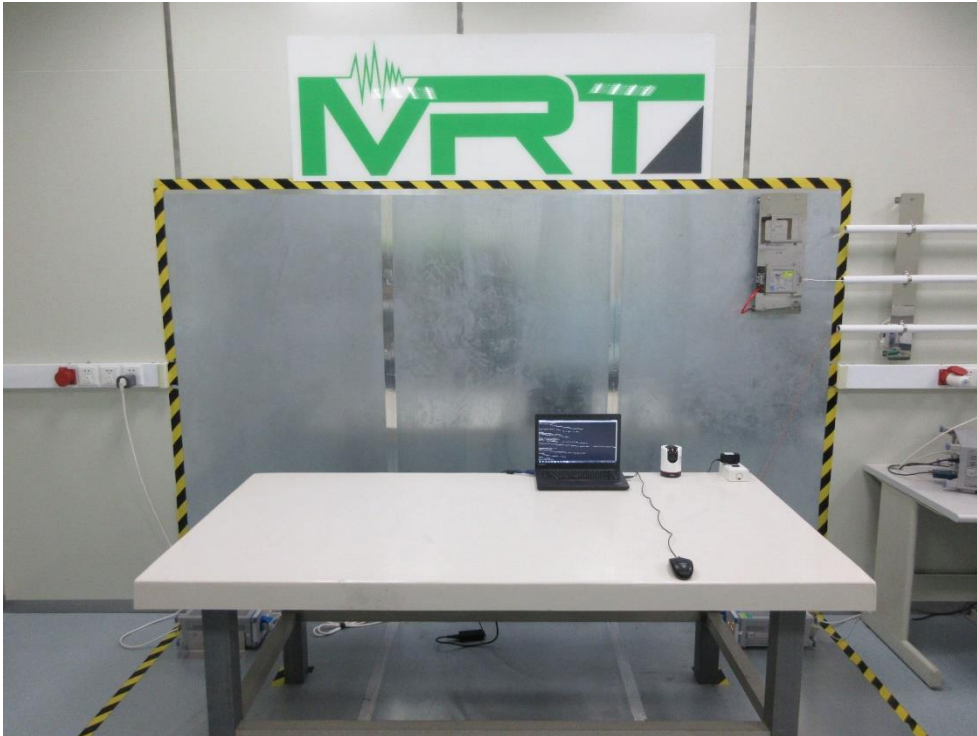

**Product: Pan/Tilt AI Home Security Wi-Fi Camera**

**Brand Name: tp-link**

**Model Number: Tapo C225**

## Test Photograph

Description: Front View of Conducted Emission Test Setup

Description: Back View of Conducted Emission Test Setup

Description: Radiated Emission Test Setup for 30MHz~1GHz

Description: Radiated Emission Test Setup for 1GHz~18GHz