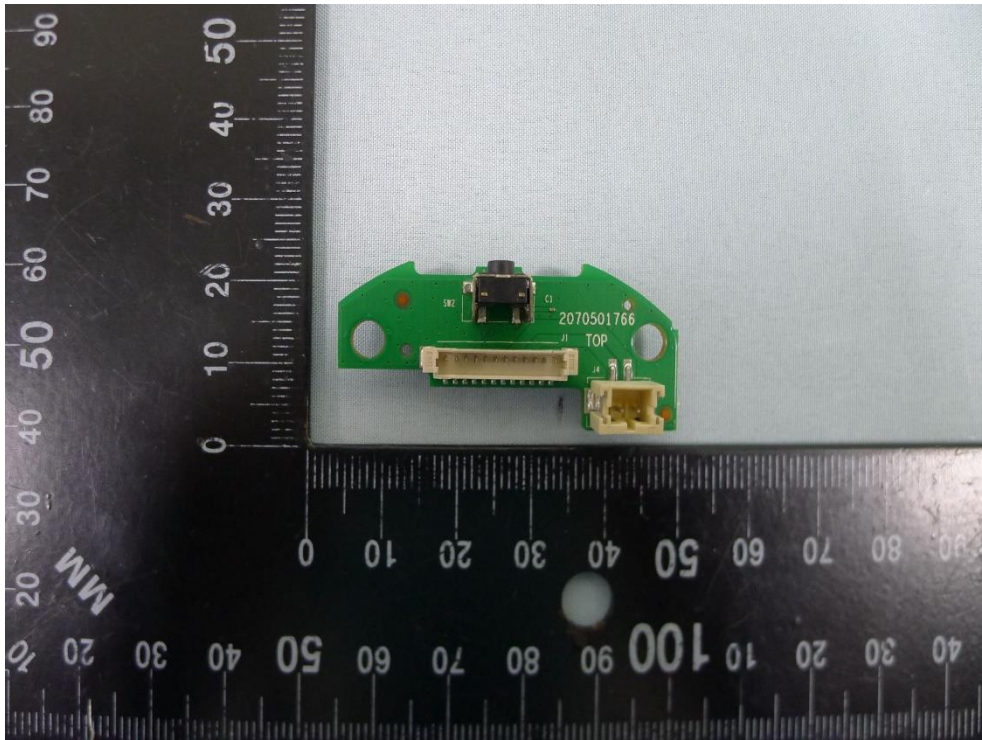

Product: Pan/Tilt AI Home Security Wi-Fi Camera

Brand Name: tp-link

Model Number: Tapo C225

Internal Photograph

(1) EUT Photo

(2) EUT Photo

(3) EUT Photo

(4) EUT Photo

(5) EUT Photo

(6) EUT Photo

(7) EUT Photo

(8) EUT Photo

(9) EUT Photo

(10) EUT Photo

(11) EUT Photo

(12) EUT Photo