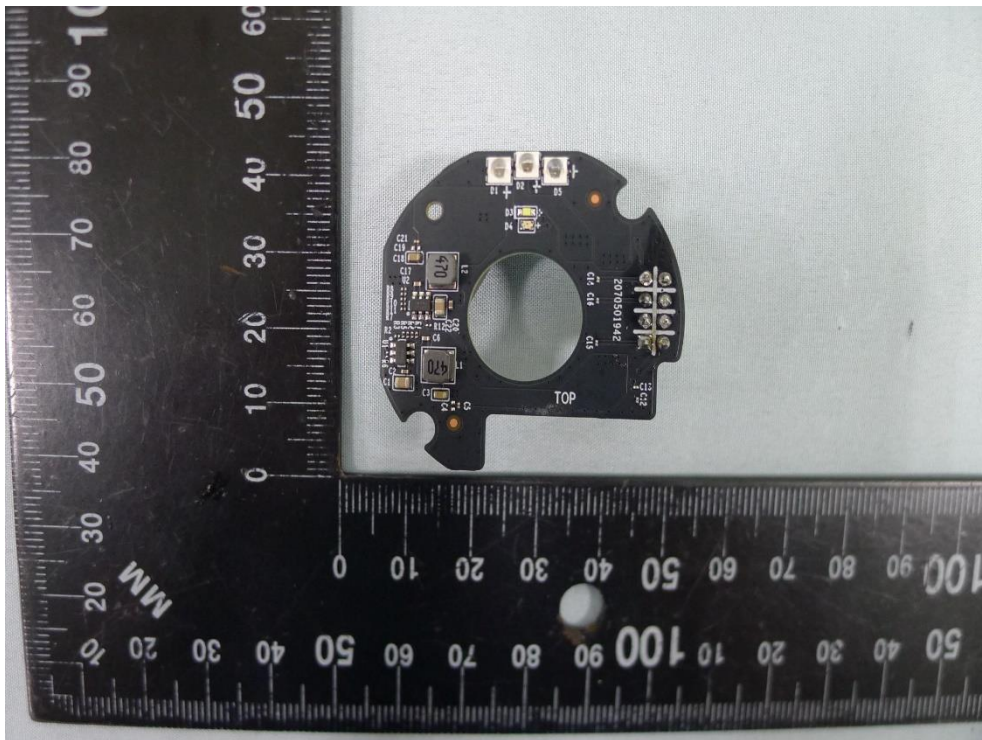

(13) EUT Photo