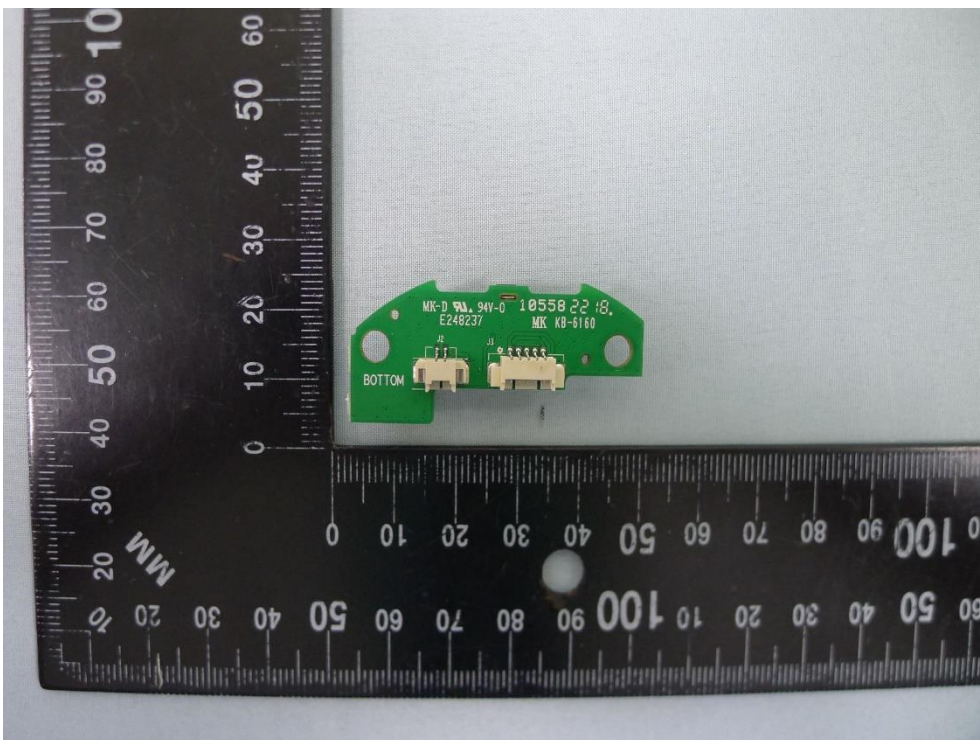

Product: Pan/Tilt AI Home Security Wi-Fi Camera

Brand Name: tp-link

Model Number: Tapo C225

Internal Photograph

(1) EUT Photo

(2) EUT Photo

(3) EUT Photo

(4) EUT Photo

(5) EUT Photo

(6) EUT Photo

(7) EUT Photo

(8) EUT Photo

(9) EUT Photo

(10) EUT Photo

(11) EUT Photo

(12) EUT Photo