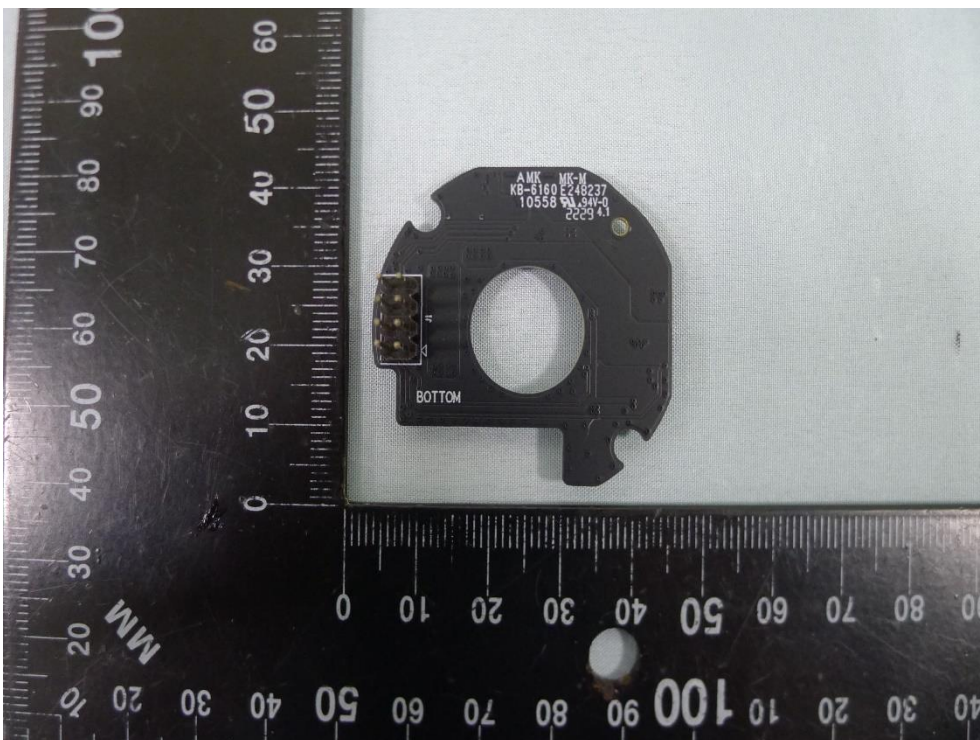

Product: Pan/Tilt AI Home Security Wi-Fi Camera

Brand Name: tp-link

Model Number: Tapo C225

Internal Photograph

(1) EUT Photo

(2) EUT Photo

(3) EUT Photo

(4) EUT Photo

(5) EUT Photo

(6) EUT Photo

(7) EUT Photo

(8) EUT Photo

(9) EUT Photo

(10) EUT Photo

(11) EUT Photo

(12) EUT Photo