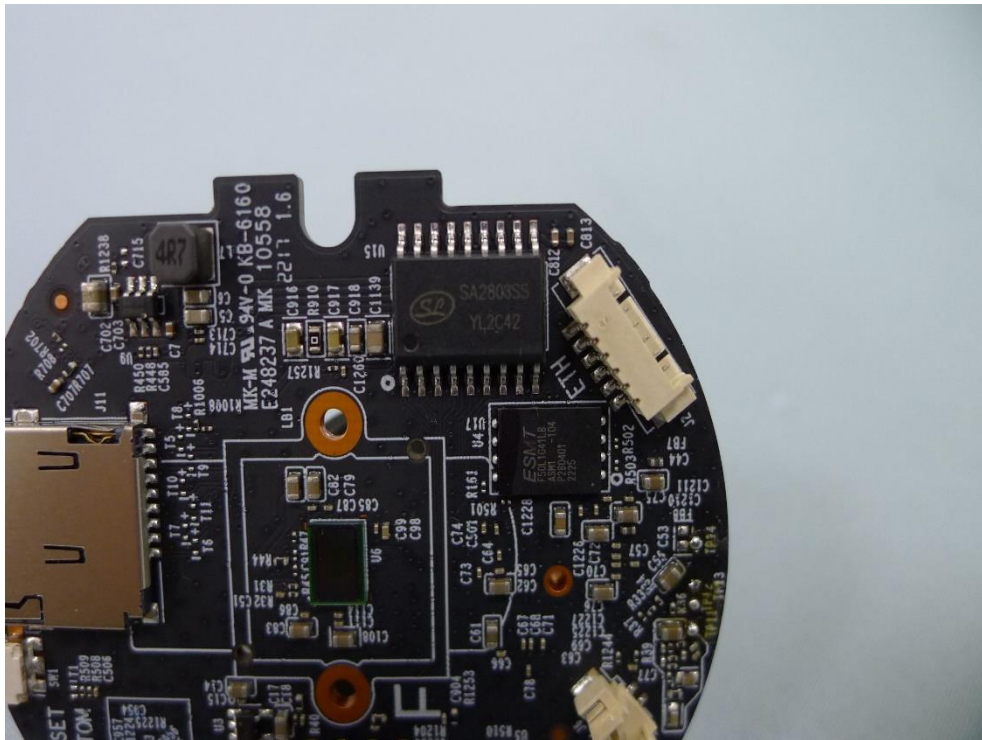

Product: Pan/Tilt AI Home Security Wi-Fi Camera

Brand Name: tp-link

Model Number: Tapo C225

Internal Photograph

(1) EUT Photo

(2) EUT Photo

(3) EUT Photo

(4) EUT Photo

(13) EUT Photo

(14) EUT Photo

(15) EUT Photo

(16) EUT Photo

(17) EUT Photo

(18) EUT Photo