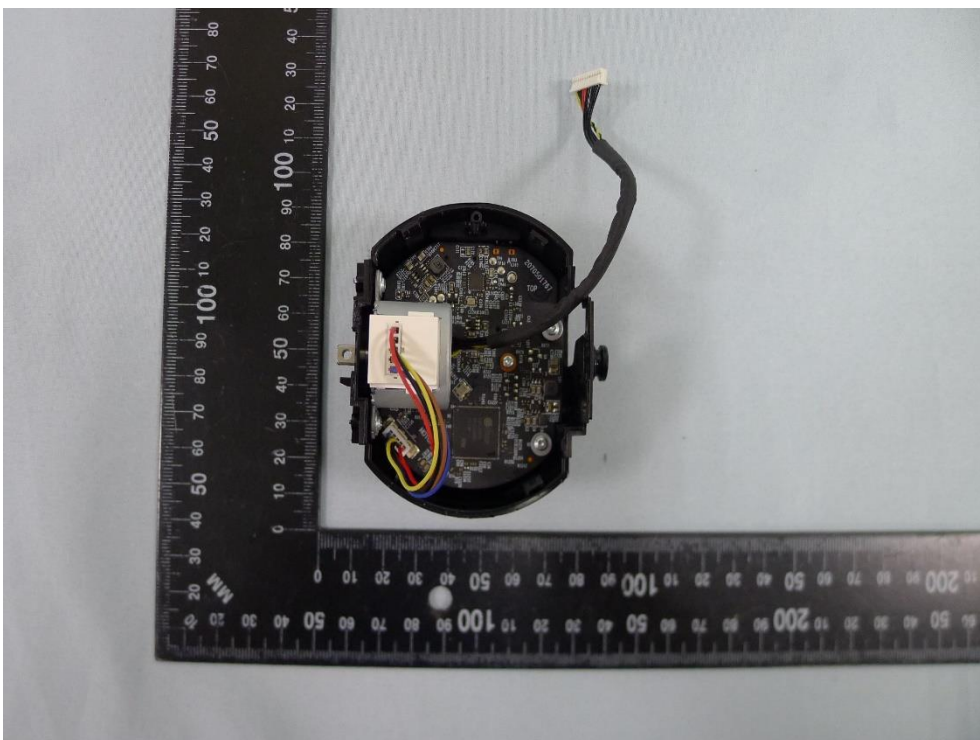

Product: Pan/Tilt AI Home Security Wi-Fi Camera

Brand Name: tp-link

Model Number: Tapo C225

Internal Photograph

(1) EUT Photo

(2) EUT Photo

(3) EUT Photo

(4) EUT Photo

(5) EUT Photo

(6) EUT Photo

(7) EUT Photo

(8) EUT Photo

(9) EUT Photo

(10) EUT Photo

(11) EUT Photo

(12) EUT Photo