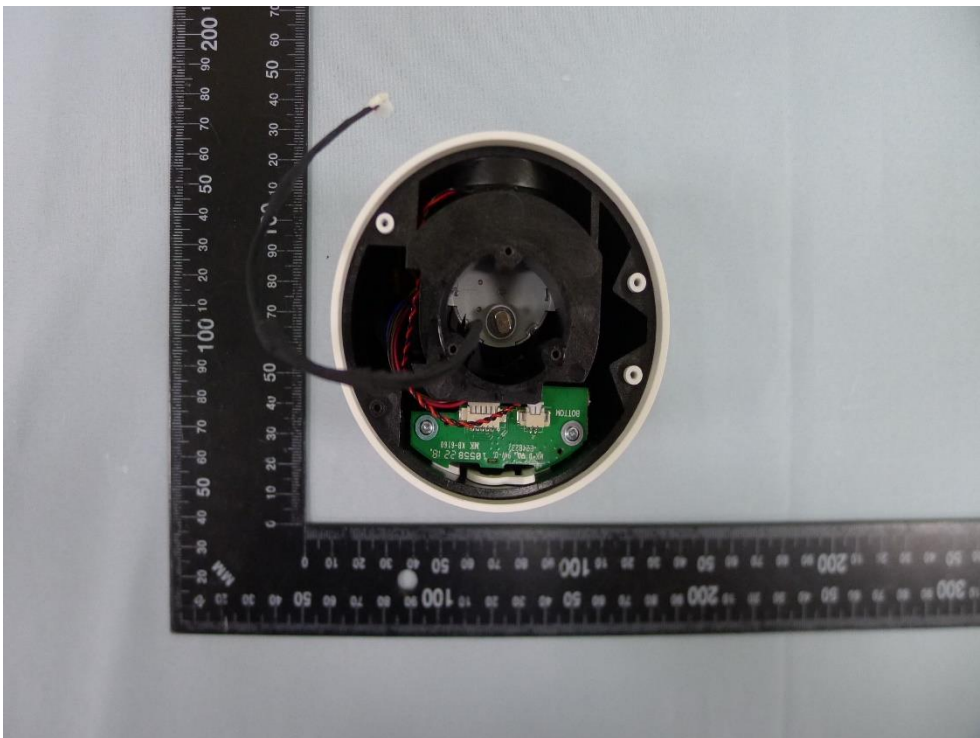

Product: Pan/Tilt AI Home Security Wi-Fi Camera

Brand Name: tp-link

Model Number: Tapo C225

Internal Photograph

(1) EUT Photo

(2) EUT Photo

(3) EUT Photo

(4) EUT Photo