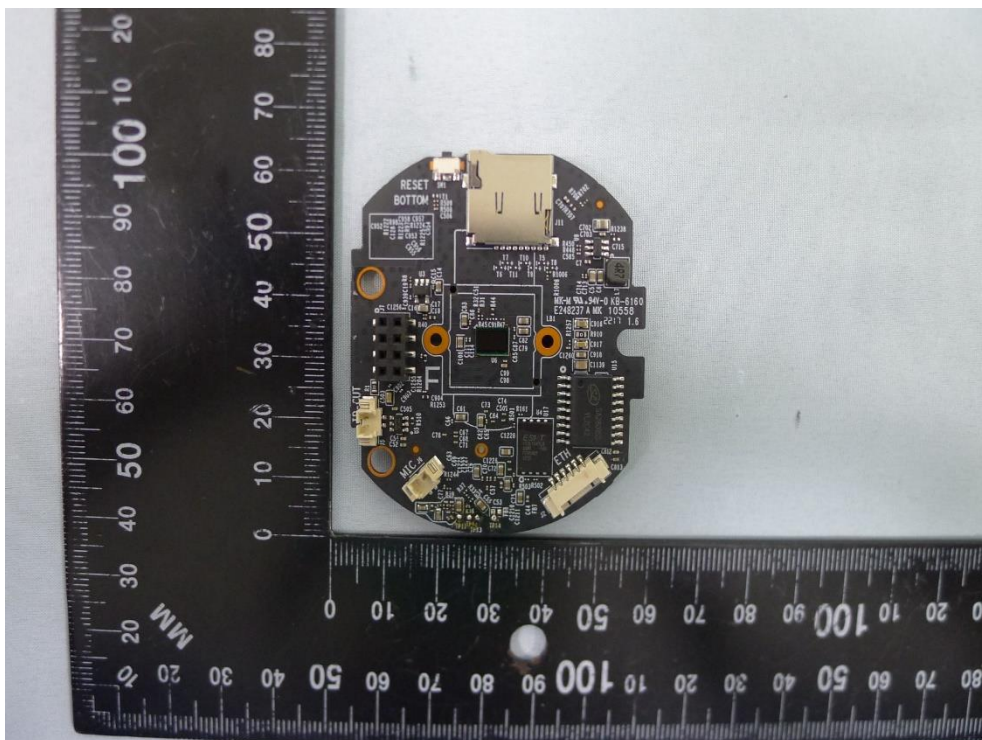

Product: Pan/Tilt AI Home Security Wi-Fi Camera

Brand Name: tp-link

Model Number: Tapo C225

Internal Photograph

(1) EUT Photo

(2) EUT Photo

(3) EUT Photo

(4) EUT Photo

(13) EUT Photo

(14) EUT Photo

(15) EUT Photo

(16) EUT Photo

(17) EUT Photo

(18) EUT Photo