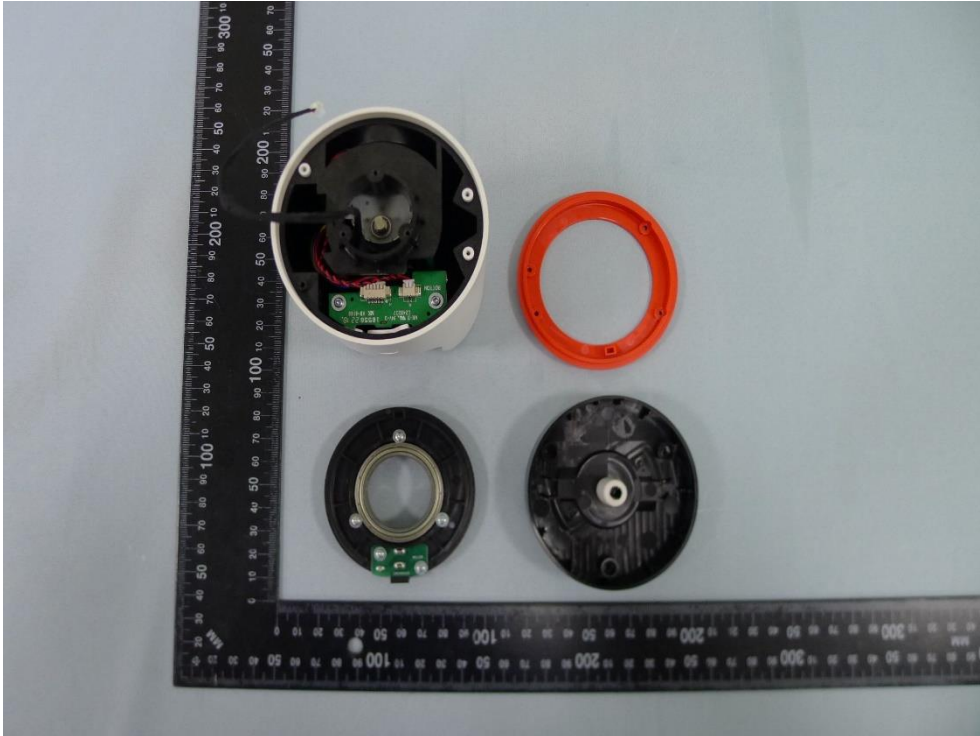

Product: Pan/Tilt AI Home Security Wi-Fi Camera

Brand Name: tp-link

Model Number: Tapo C225

Internal Photograph

(1) EUT Photo

(2) EUT Photo

(3) EUT Photo

(4) EUT Photo

(5) EUT Photo

(6) EUT Photo

(7) EUT Photo

(8) EUT Photo

(9) EUT Photo

(10) EUT Photo

(11) EUT Photo

(12) EUT Photo