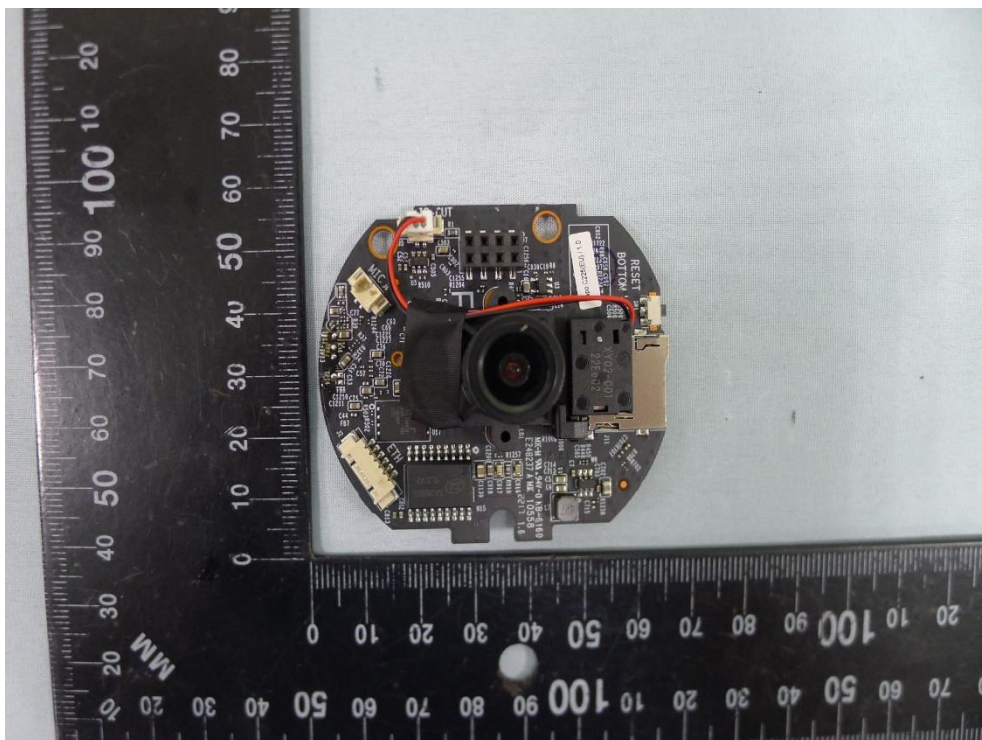

(14) EUT Photo