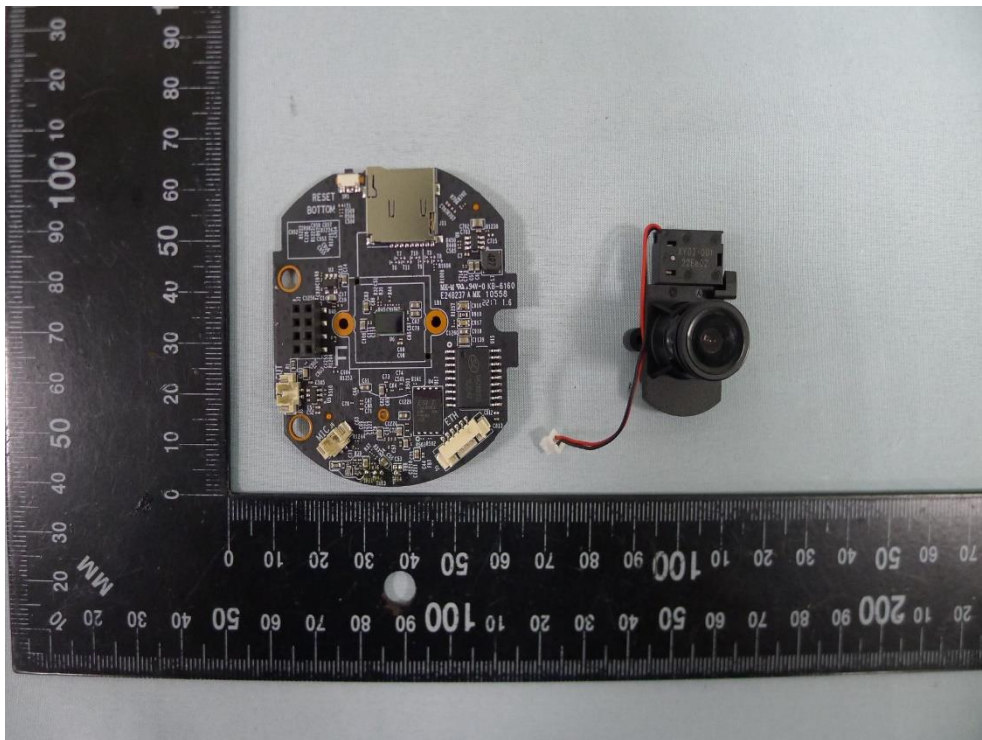

(15) EUT Photo