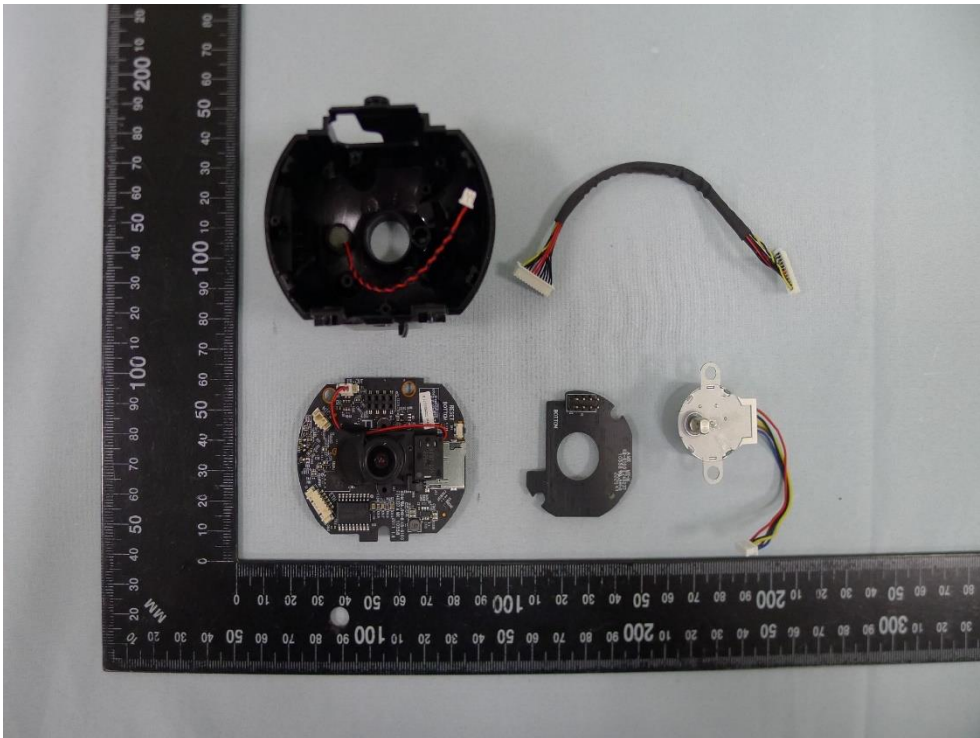

Product: Pan/Tilt AI Home Security Wi-Fi Camera

Brand Name: tp-link

Model Number: Tapo C225

Internal Photograph

(1) EUT Photo

(2) EUT Photo

(3) EUT Photo

(4) EUT Photo

(5) EUT Photo

(6) EUT Photo

(7) EUT Photo

(8) EUT Photo

(9) EUT Photo

(10) EUT Photo

(11) EUT Photo

(12) EUT Photo