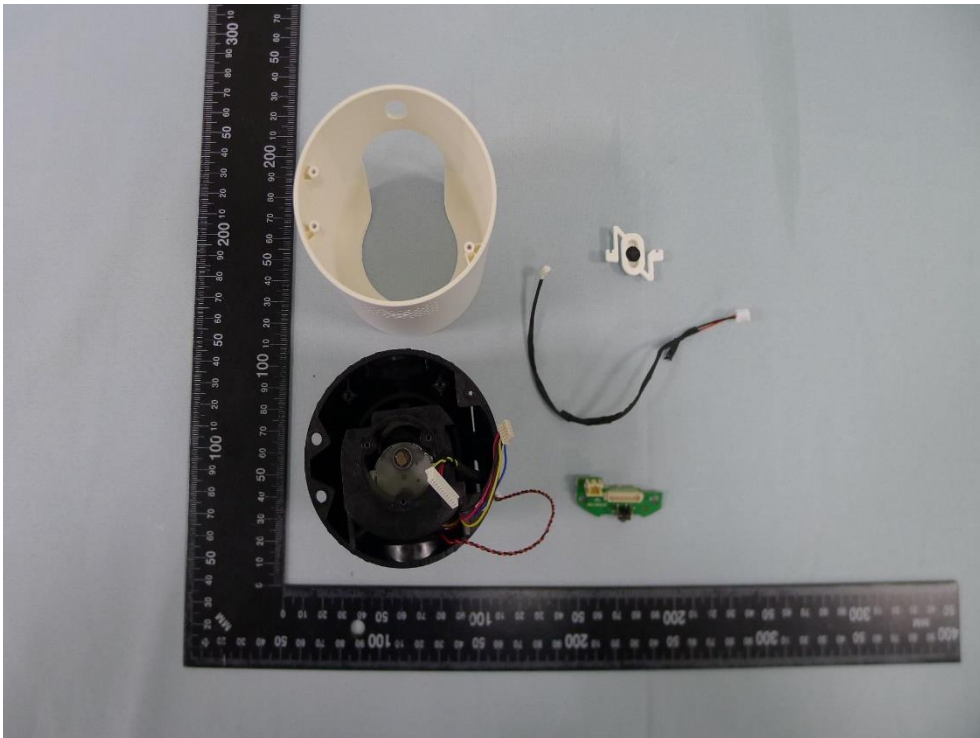

Product: Pan/Tilt AI Home Security Wi-Fi Camera

Brand Name: tp-link

Model Number: Tapo C225

Internal Photograph

(1) EUT Photo

(2) EUT Photo

(3) EUT Photo

(4) EUT Photo

(5) EUT Photo

(6) EUT Photo

(7) EUT Photo

(8) EUT Photo

(9) EUT Photo

(10) EUT Photo

(11) EUT Photo

(12) EUT Photo