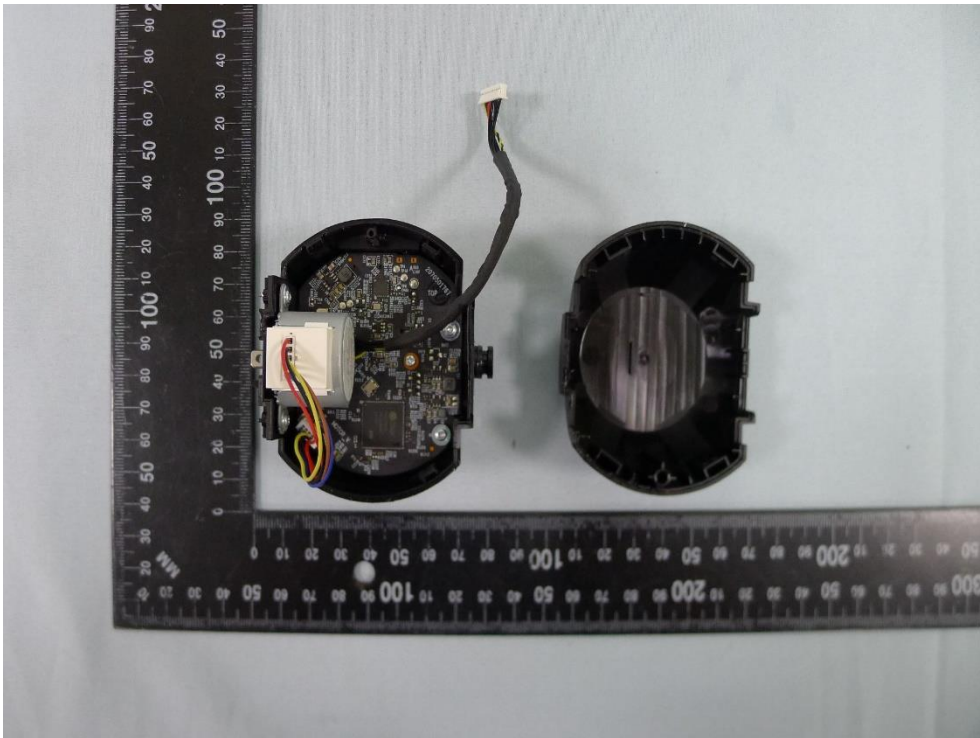

Product: Pan/Tilt AI Home Security Wi-Fi Camera

Brand Name: tp-link

Model Number: Tapo C225

Internal Photograph

(1) EUT Photo

(2) EUT Photo

(3) EUT Photo

(4) EUT Photo

(5) EUT Photo

(6) EUT Photo

(7) EUT Photo

(8) EUT Photo

(9) EUT Photo

(10) EUT Photo

(11) EUT Photo

(12) EUT Photo