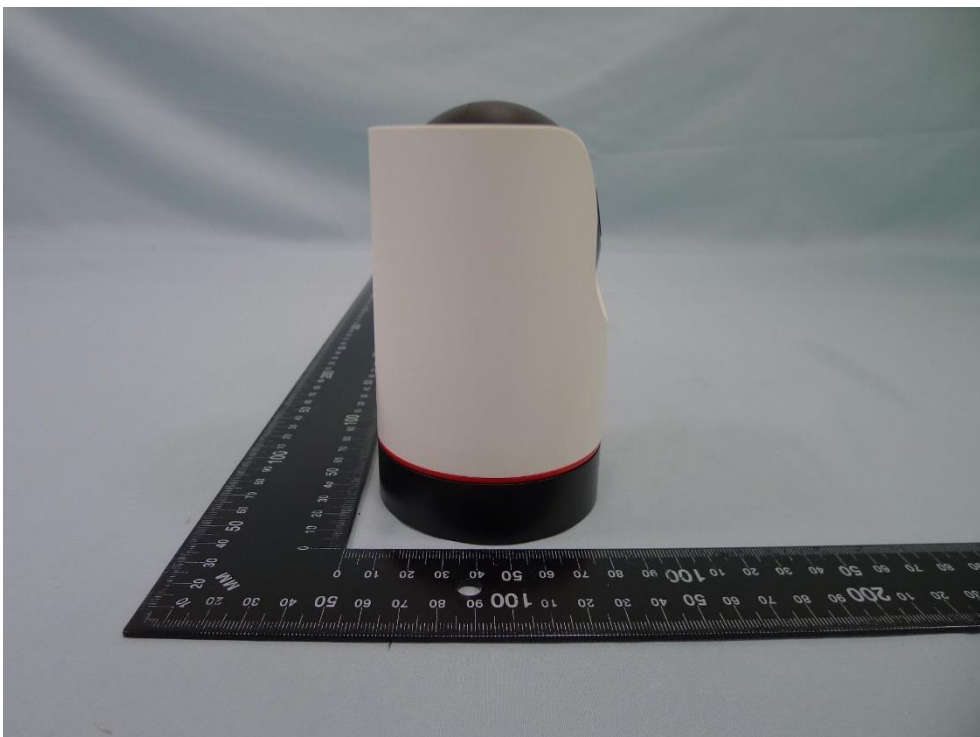

(6) EUT Photo