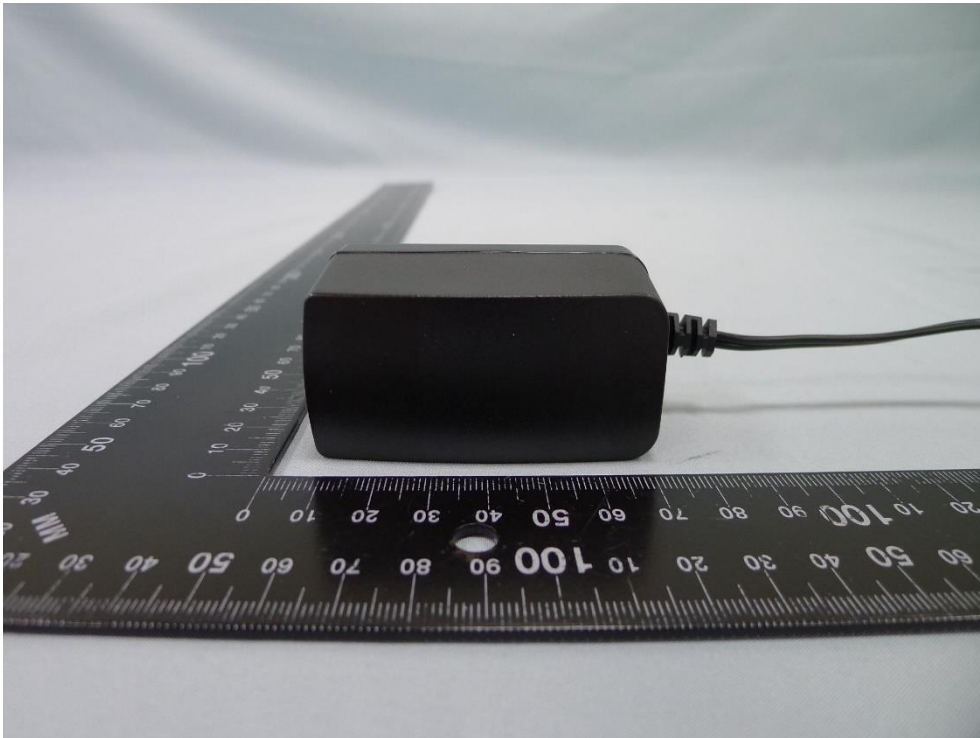

(11) Adapter