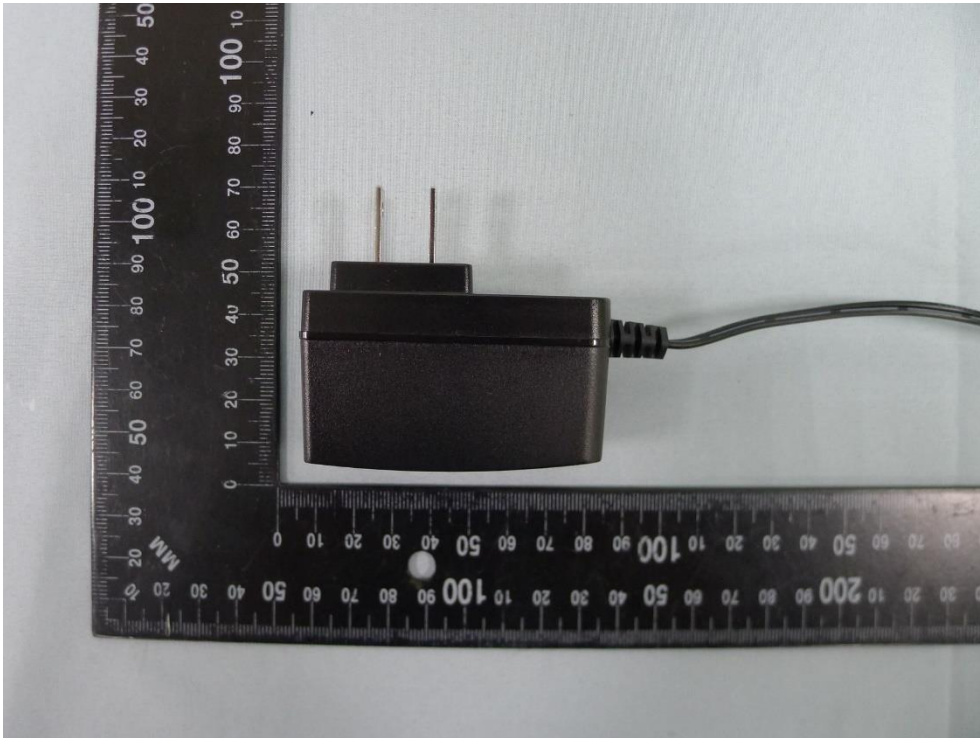

Product: Pan/Tilt AI Home Security Wi-Fi Camera

Brand Name: tp-link

Model Number: Tapo C225

External Photograph

(1) EUT Photo

(2) EUT Photo

(3) EUT Photo

(4) EUT Photo

(5) EUT Photo

(6) EUT Photo

(7) EUT Photo

(8) Adapter

(9) Adapter

(10) Adapter

(11) Adapter

(12) Adapter