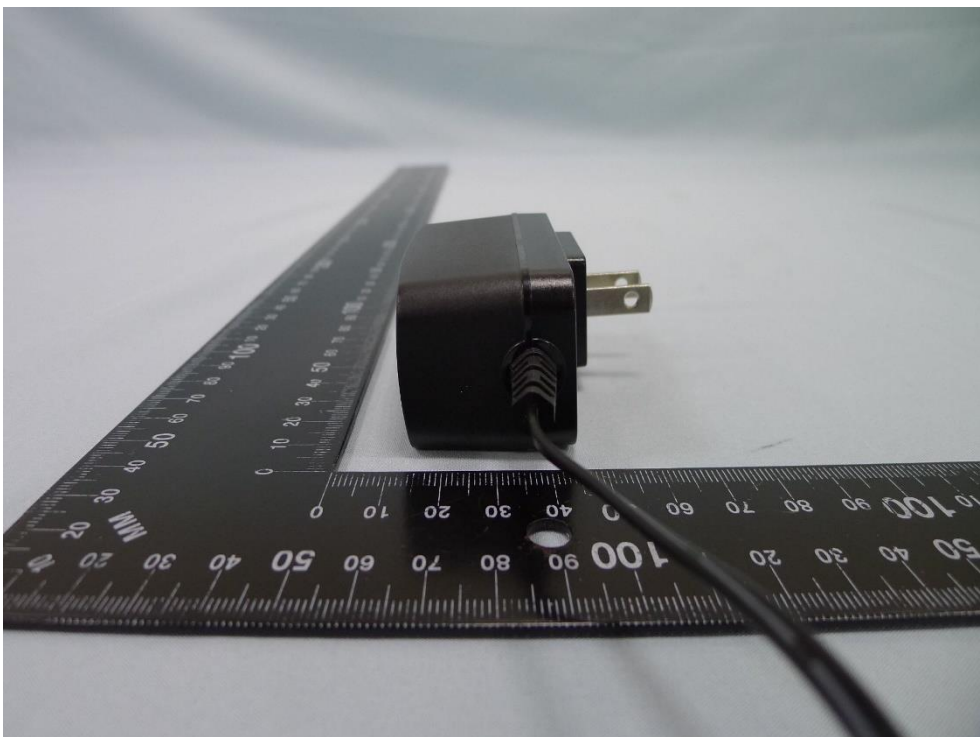

(12) Adapter