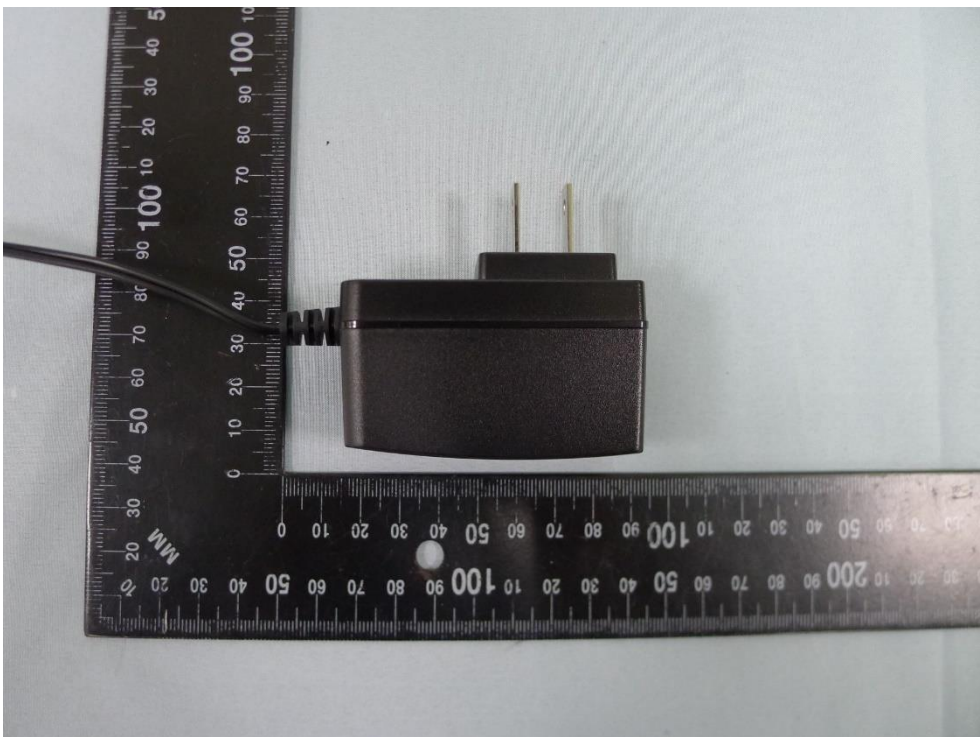

Product: Pan/Tilt AI Home Security Wi-Fi Camera

Brand Name: tp-link

Model Number: Tapo C225

External Photograph

(1) EUT Photo

(2) EUT Photo

(3) EUT Photo

(4) EUT Photo

(5) EUT Photo

(6) EUT Photo

(7) EUT Photo

(8) Adapter

(9) Adapter

(10) Adapter

(11) Adapter

(12) Adapter