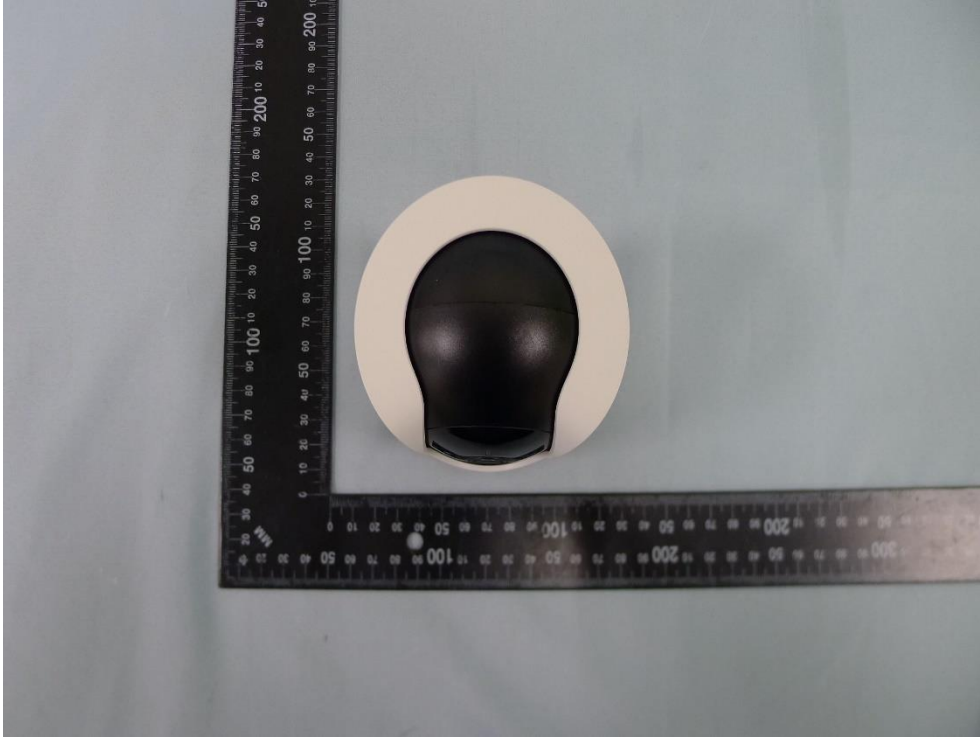

Product: Pan/Tilt AI Home Security Wi-Fi Camera

Brand Name: tp-link

Model Number: Tapo C225

External Photograph

(1) EUT Photo

(2) EUT Photo

(3) EUT Photo

(4) EUT Photo