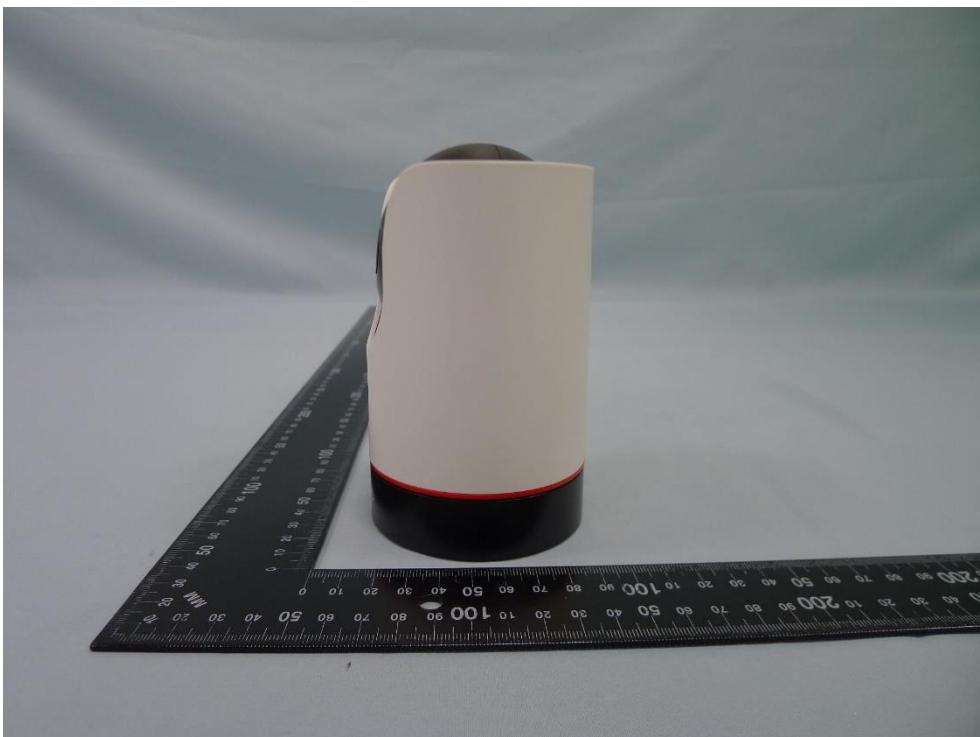

Product: Pan/Tilt AI Home Security Wi-Fi Camera

Brand Name: tp-link

Model Number: Tapo C225

External Photograph

(1) EUT Photo

(2) EUT Photo

(3) EUT Photo

(4) EUT Photo