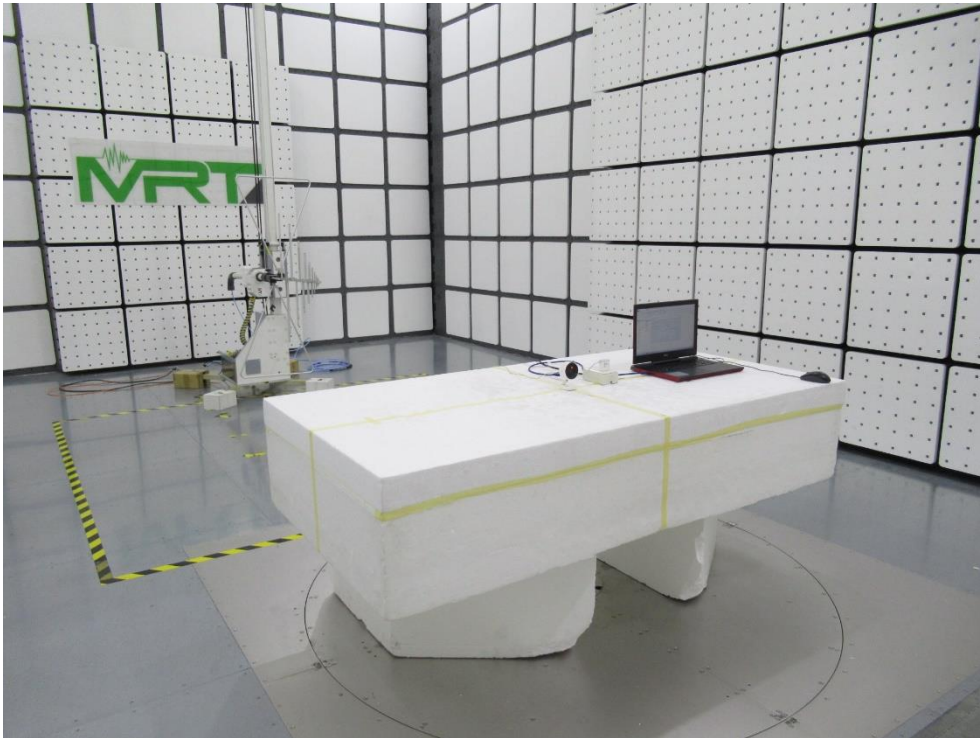

Product: AI Home Security Wi-Fi Camera

Brand Name: tp-link

Model Number: Tapo C125

Test Photograph

Description: Front View of Conducted Emission Test Setup

Description: Back View of Conducted Emission Test Setup

Description: Radiated Emission Test Setup for Below 1GHz

Description: Radiated Emission Test Setup for Above 1GHz

Description: Conducted Test Setup