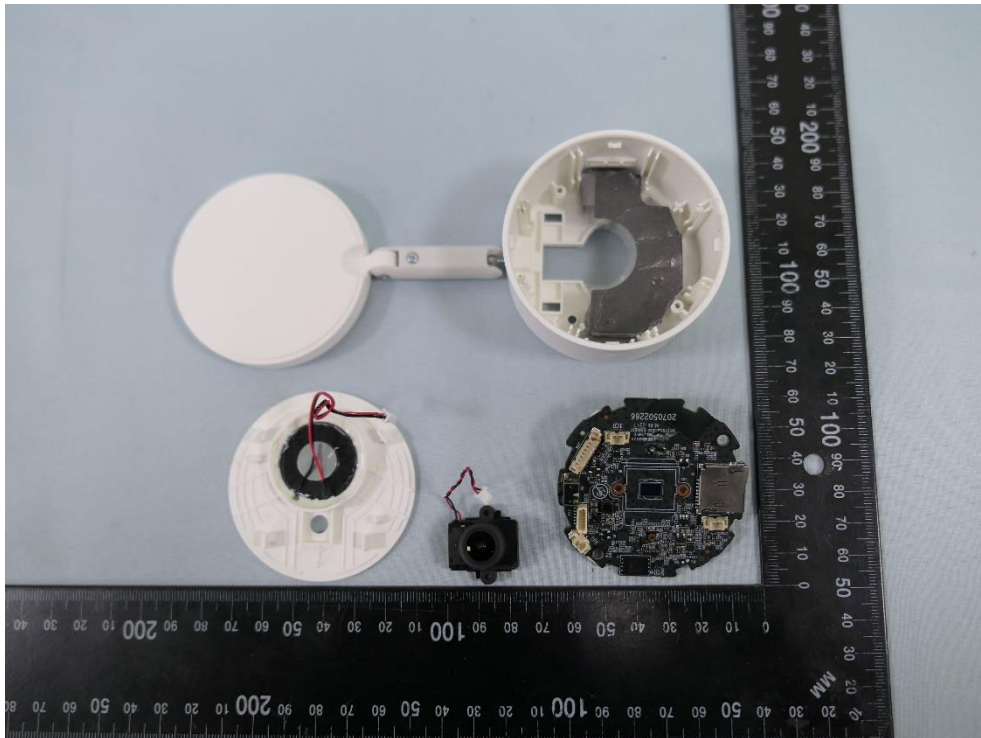

**Product: AI Home Security Wi-Fi Camera**

**Brand Name: tp-link**

**Model Number: Tapo C125**

### Internal Photograph

(1) EUT Photo

(2) EUT Photo

(3) EUT Photo

(4) EUT Photo

(5) EUT Photo

(6) EUT Photo

(7) EUT Photo

(8) EUT Photo

(9) EUT Photo

(10) EUT Photo

(11) EUT Photo