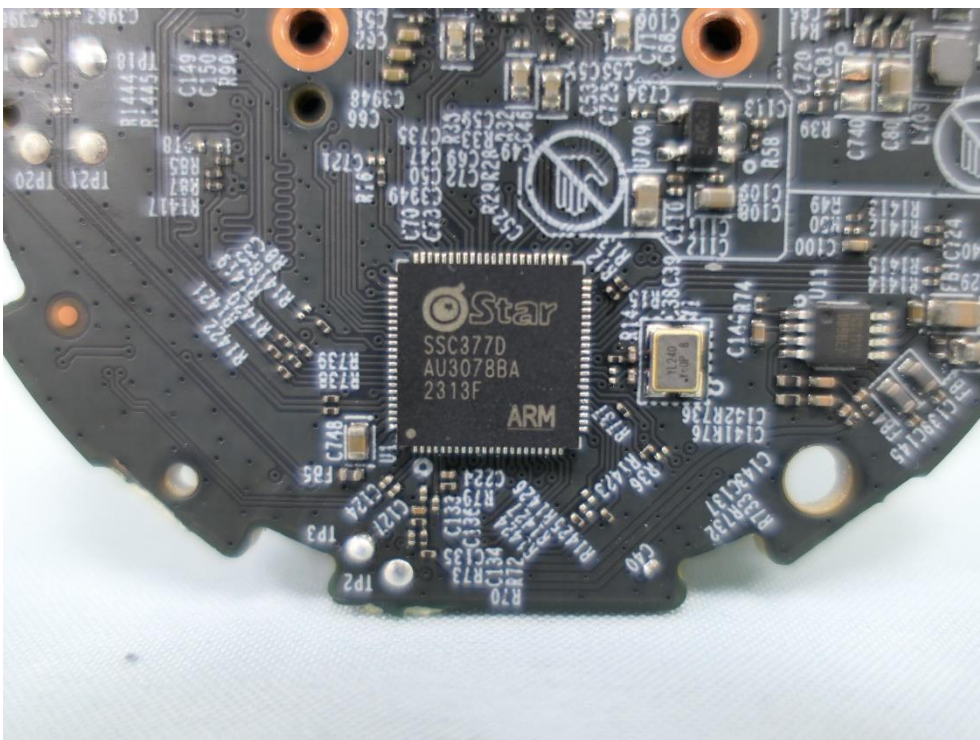

**Product: AI Home Security Wi-Fi Camera**

**Brand Name: tp-link**

**Model Number: Tapo C125**

### Internal Photograph

(1) EUT Photo

(2) EUT Photo

(3) EUT Photo

(4) EUT Photo

(5) EUT Photo

(6) EUT Photo

(7) EUT Photo

(8) EUT Photo

(9) EUT Photo

(10) EUT Photo

(11) EUT Photo