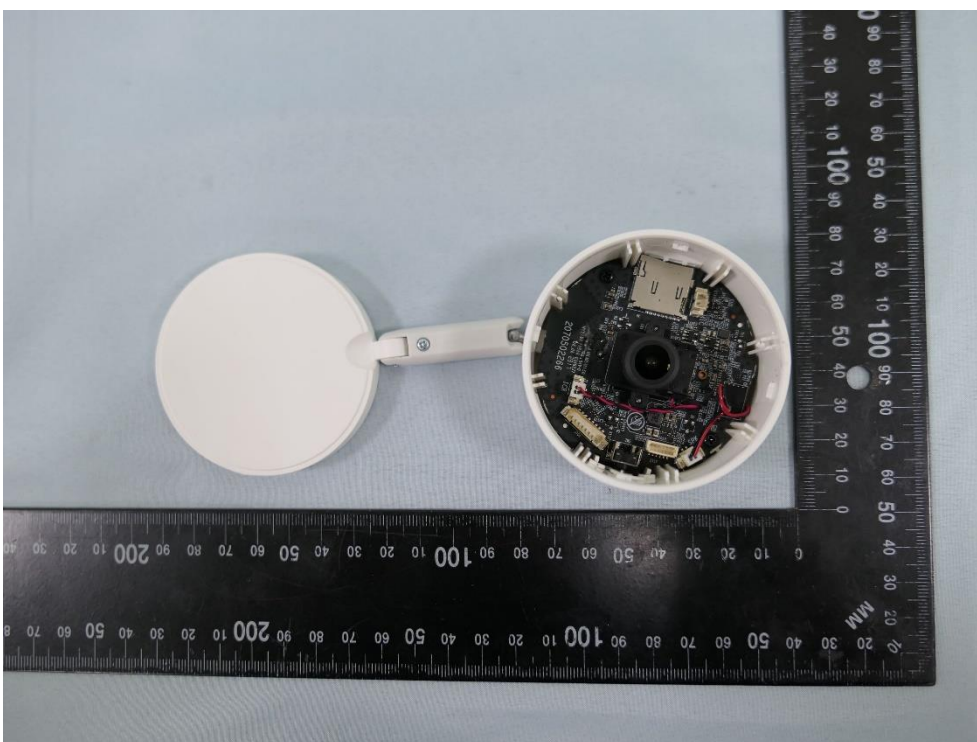

**Product: AI Home Security Wi-Fi Camera**

**Brand Name: tp-link**

**Model Number: Tapo C125**

### Internal Photograph

(1) EUT Photo

(2) EUT Photo

(3) EUT Photo

(4) EUT Photo

(5) EUT Photo

(6) EUT Photo

(7) EUT Photo