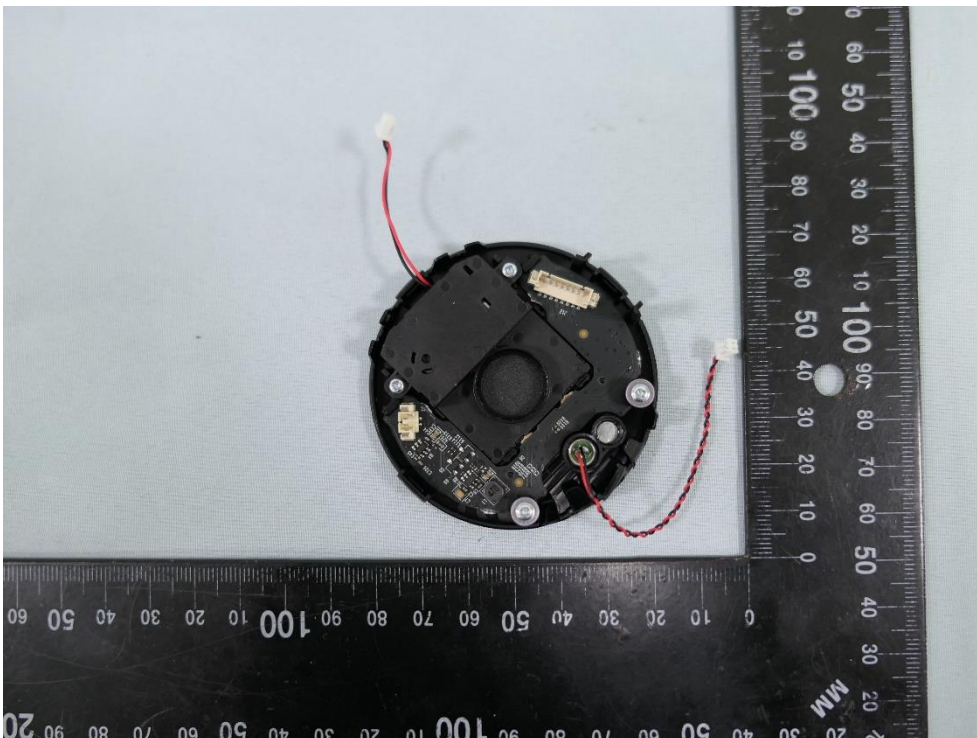

**Product: AI Home Security Wi-Fi Camera**

**Brand Name: tp-link**

**Model Number: Tapo C125**

### Internal Photograph

(1) EUT Photo

(2) EUT Photo

(3) EUT Photo

(4) EUT Photo

(5) EUT Photo

(6) EUT Photo

(7) EUT Photo