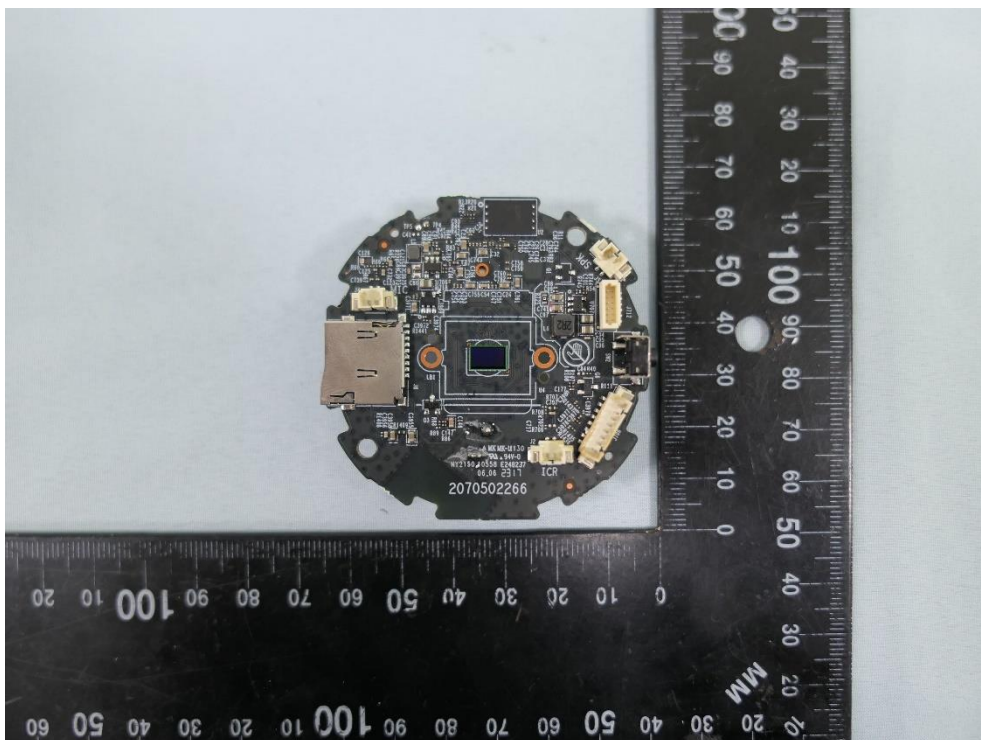

**Product: AI Home Security Wi-Fi Camera**

**Brand Name: tp-link**

**Model Number: Tapo C125**

### Internal Photograph

(1) EUT Photo

(2) EUT Photo

(3) EUT Photo

(4) EUT Photo

(5) EUT Photo

(6) EUT Photo

(7) EUT Photo

(8) EUT Photo

(9) EUT Photo

(10) EUT Photo

(11) EUT Photo