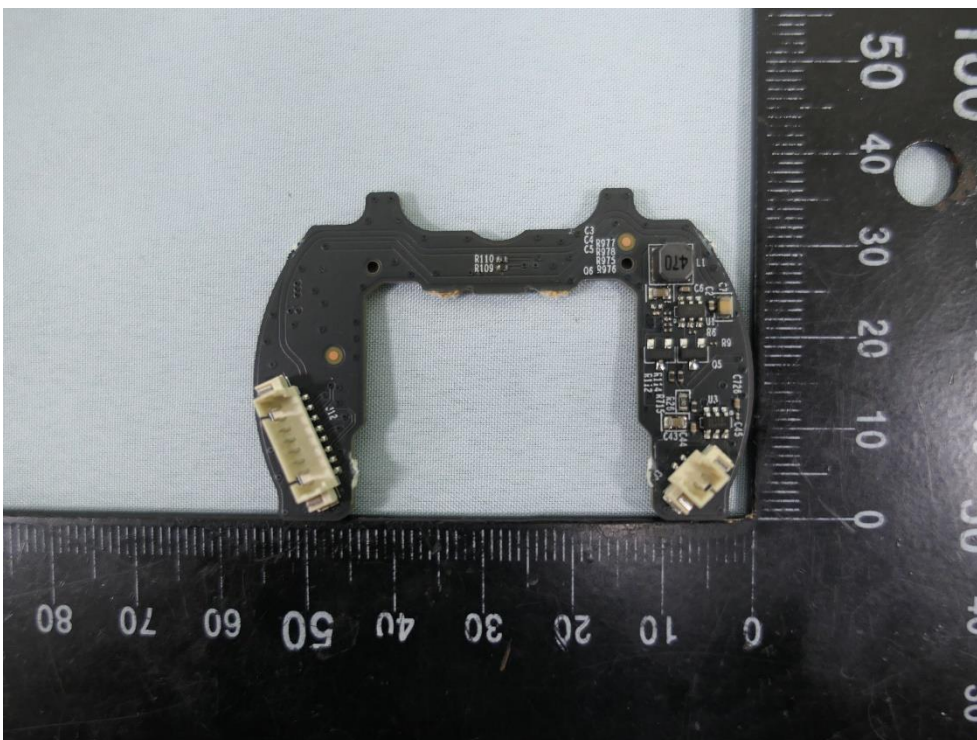

**Product: AI Home Security Wi-Fi Camera**

**Brand Name: tp-link**

**Model Number: Tapo C125**

### Internal Photograph

(1) EUT Photo

(2) EUT Photo

(3) EUT Photo

(4) EUT Photo

(5) EUT Photo

(6) EUT Photo

(7) EUT Photo

(8) EUT Photo

(9) EUT Photo

(10) EUT Photo

(11) EUT Photo