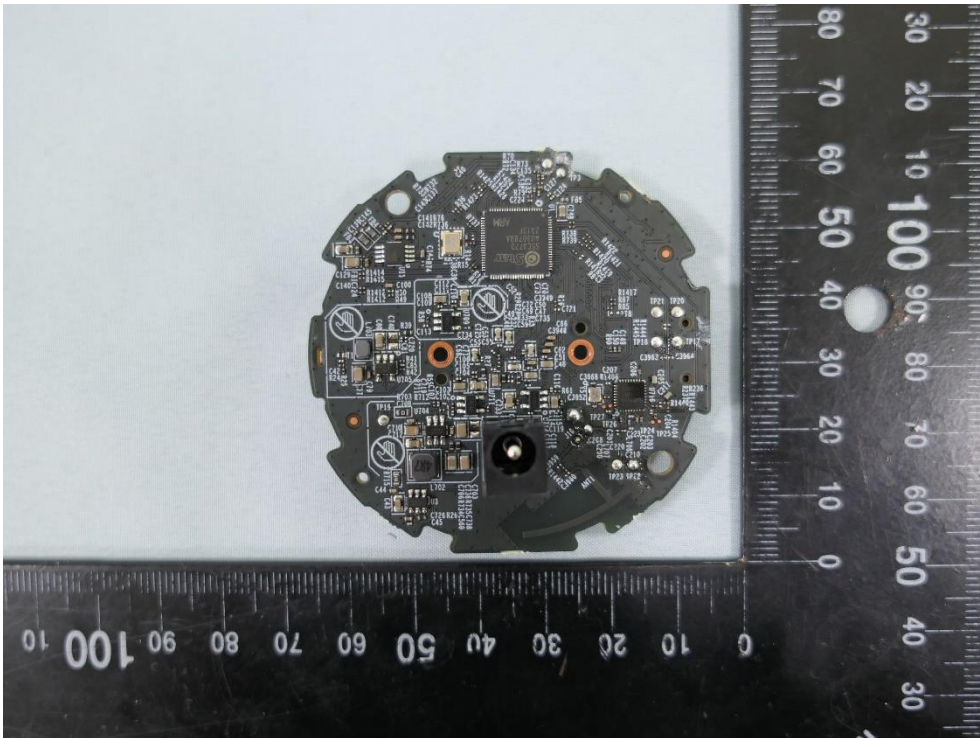

(9) EUT Photo