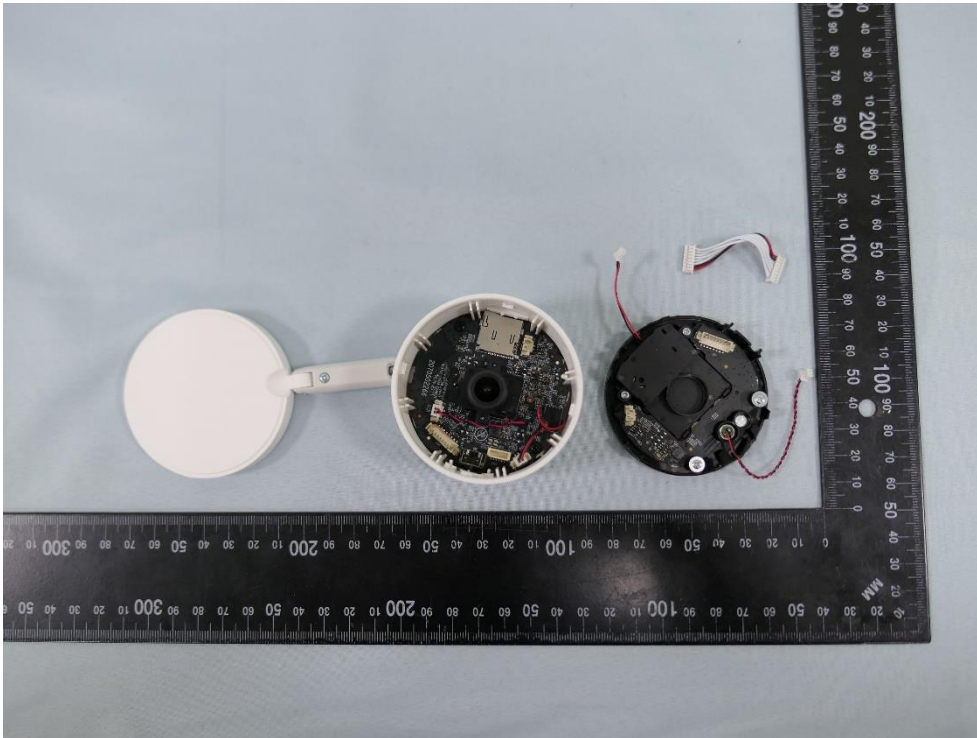

**Product: AI Home Security Wi-Fi Camera**

**Brand Name: tp-link**

**Model Number: Tapo C125**

### Internal Photograph

(1) EUT Photo

(2) EUT Photo

(3) EUT Photo

(4) EUT Photo

(5) EUT Photo

(6) EUT Photo

(7) EUT Photo