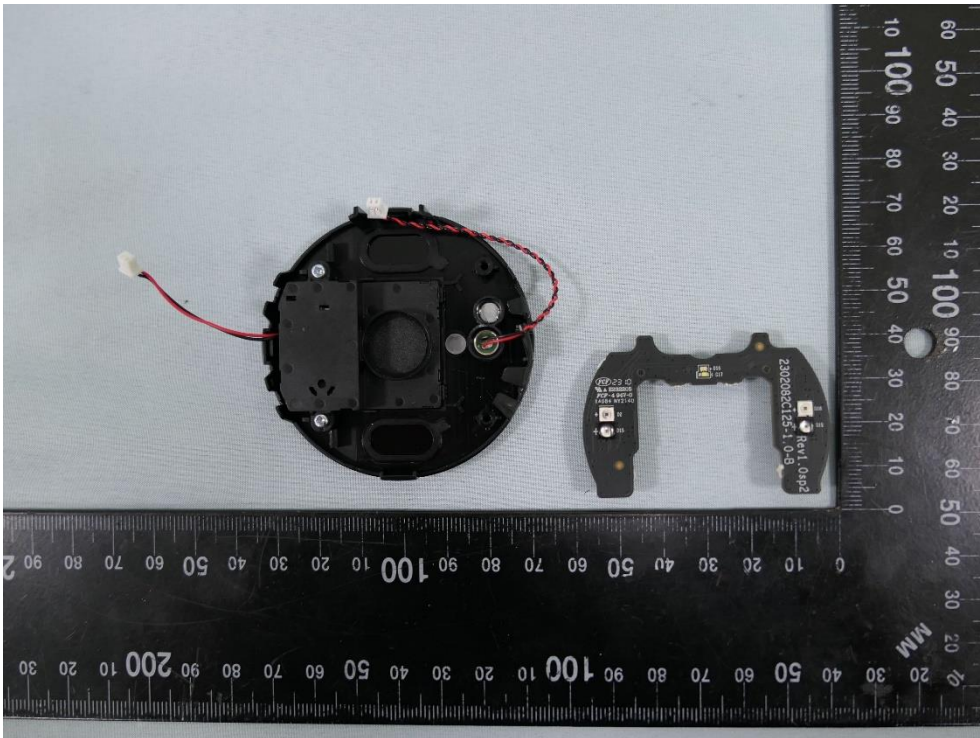

**Product: AI Home Security Wi-Fi Camera**

**Brand Name: tp-link**

**Model Number: Tapo C125**

### Internal Photograph

(1) EUT Photo

(2) EUT Photo

(3) EUT Photo

(4) EUT Photo

(5) EUT Photo

(6) EUT Photo

(7) EUT Photo