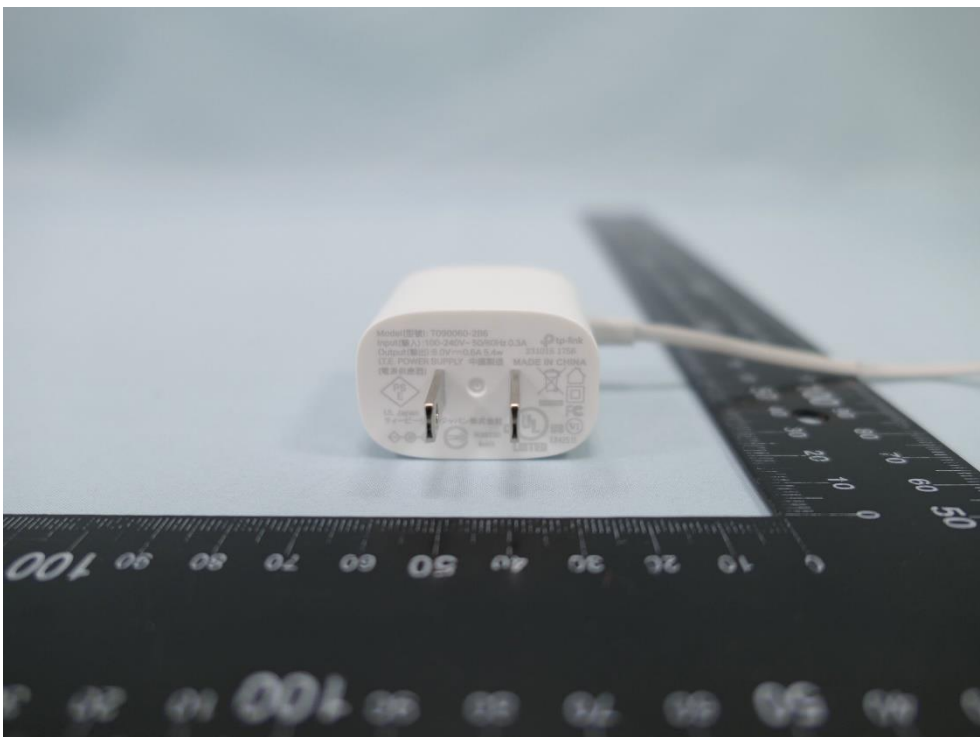

Product: AI Home Security Wi-Fi Camera

Brand Name: tp-link

Model Number: Tapo C125

External Photograph

(1) EUT Photo

(2) EUT Photo

(3) EUT Photo

(4) EUT Photo

(5) EUT Photo

(6) EUT Photo

(7) EUT Photo (Brand: tp-link, M/N: T090060-2B6)

(8) EUT Photo (Brand: tp-link, M/N: T090060-2B6)

(9) EUT Photo (Brand: tp-link, M/N: T090060-2B6)

(10) EUT Photo (Brand: tp-link, M/N: T090060-2B6)