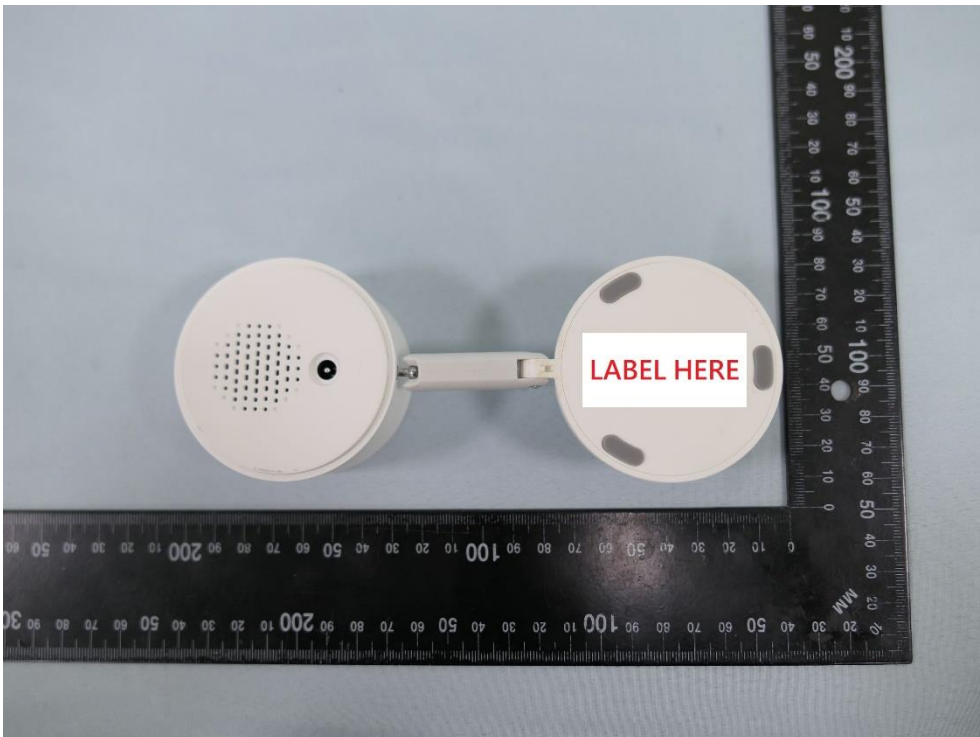

Product: AI Home Security Wi-Fi Camera

Brand Name: tp-link

Model Number: Tapo C125

External Photograph

(1) EUT Photo

(2) EUT Photo

(3) EUT Photo

(4) EUT Photo

(5) EUT Photo

(6) EUT Photo

(7) EUT Photo (Brand: tp-link, M/N: T090060-2B6)

(8) EUT Photo (Brand: tp-link, M/N: T090060-2B6)

(9) EUT Photo (Brand: tp-link, M/N: T090060-2B6)

(10) EUT Photo (Brand: tp-link, M/N: T090060-2B6)