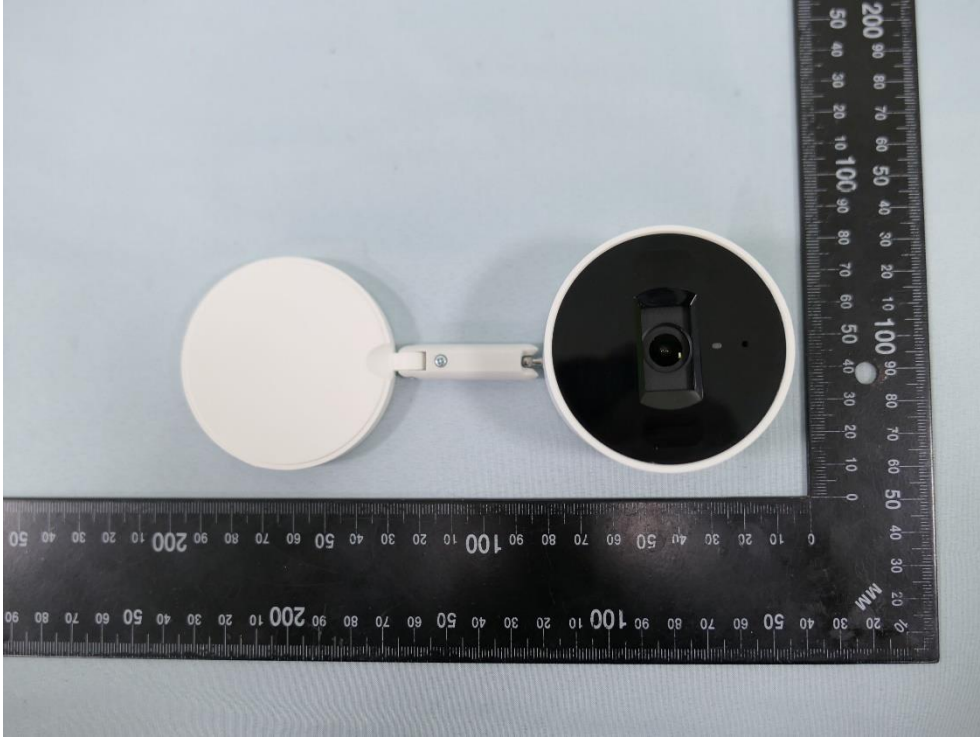

Product: AI Home Security Wi-Fi Camera

Brand Name: tp-link

Model Number: Tapo C125

External Photograph

(1) EUT Photo

(2) EUT Photo

(3) EUT Photo

(4) EUT Photo

(5) EUT Photo

(6) EUT Photo

(7) EUT Photo (Brand: tp-link, M/N: T090060-2B6)

(8) EUT Photo (Brand: tp-link, M/N: T090060-2B6)

(9) EUT Photo (Brand: tp-link, M/N: T090060-2B6)

(10) EUT Photo (Brand: tp-link, M/N: T090060-2B6)