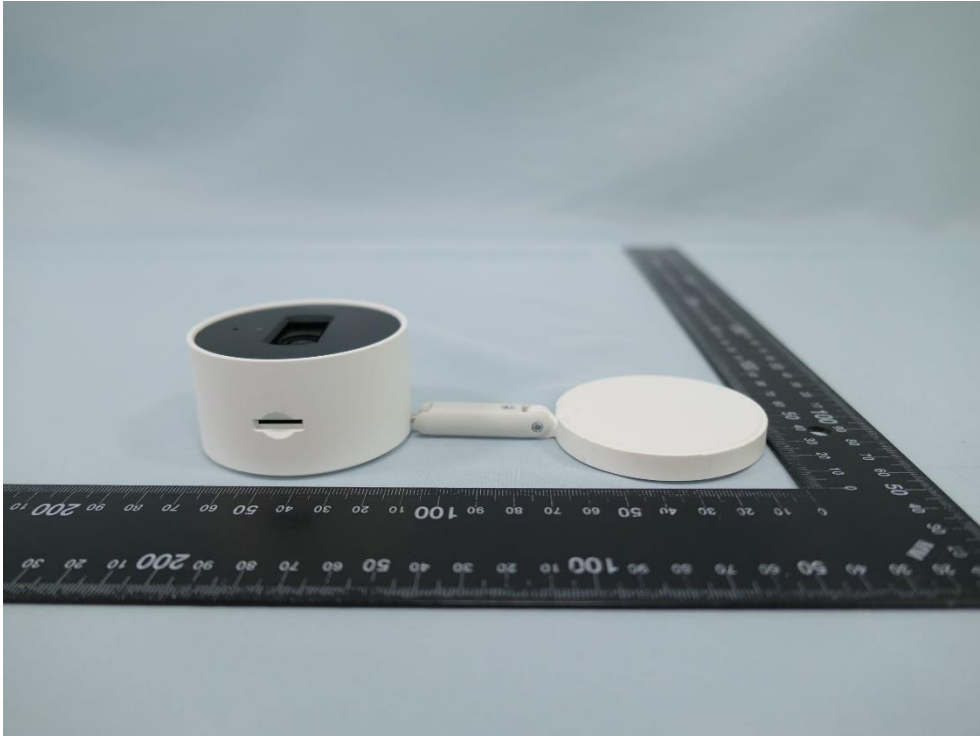

Product: AI Home Security Wi-Fi Camera

Brand Name: tp-link

Model Number: Tapo C125

External Photograph

(1) EUT Photo

(2) EUT Photo

(3) EUT Photo

(4) EUT Photo

(5) EUT Photo

(6) EUT Photo

(7) EUT Photo (Brand: tp-link, M/N: T090060-2B6)

(8) EUT Photo (Brand: tp-link, M/N: T090060-2B6)

(9) EUT Photo (Brand: tp-link, M/N: T090060-2B6)

(10) EUT Photo (Brand: tp-link, M/N: T090060-2B6)