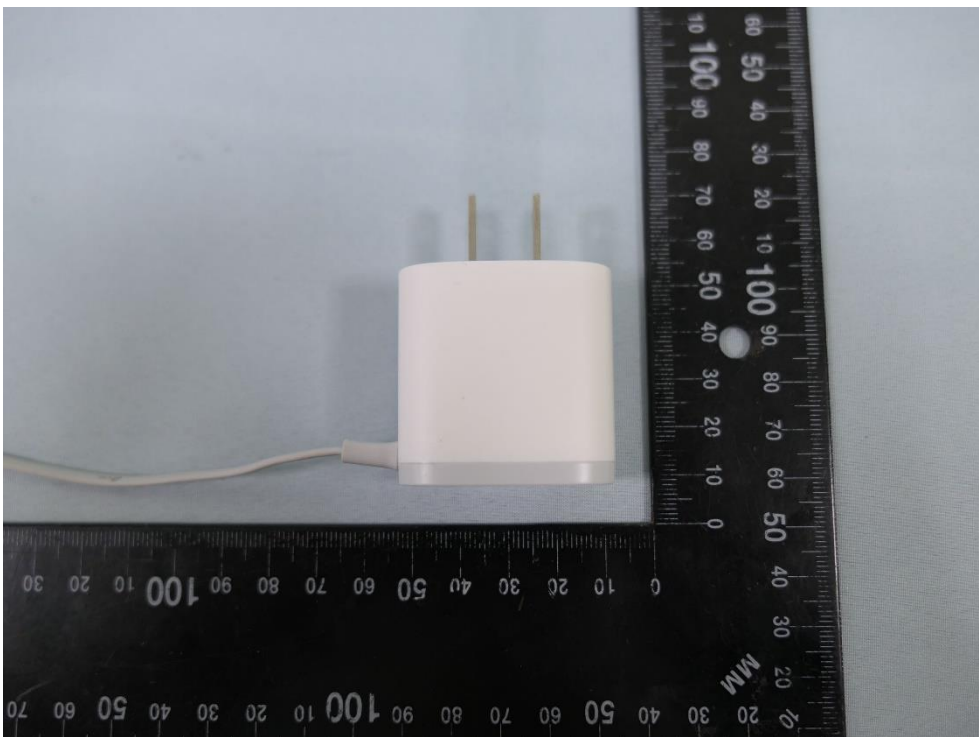

Product: AI Home Security Wi-Fi Camera

Brand Name: tp-link

Model Number: Tapo C125

External Photograph

(1) EUT Photo

(2) EUT Photo

(3) EUT Photo

(4) EUT Photo

(5) EUT Photo

(6) EUT Photo

(7) EUT Photo (Brand: tp-link, M/N: T090060-2B6)

(8) EUT Photo (Brand: tp-link, M/N: T090060-2B6)

(9) EUT Photo (Brand: tp-link, M/N: T090060-2B6)

(10) EUT Photo (Brand: tp-link, M/N: T090060-2B6)