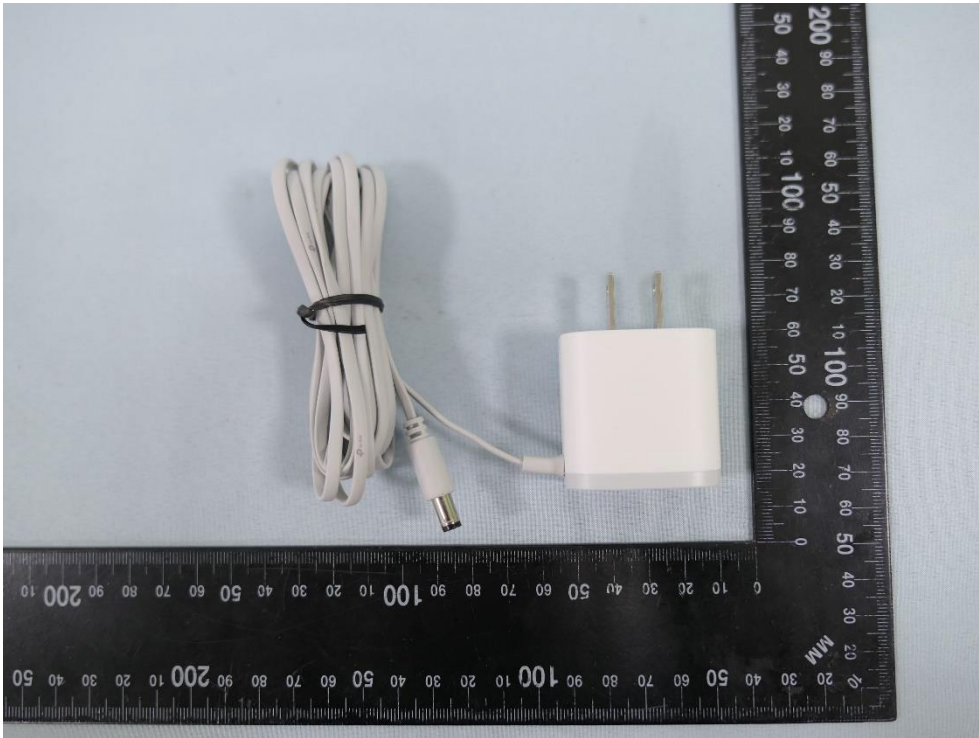

Product: AI Home Security Wi-Fi Camera

Brand Name: tp-link

Model Number: Tapo C125

External Photograph

(1) EUT Photo

(2) EUT Photo

(3) EUT Photo

(4) EUT Photo

(5) EUT Photo

(6) EUT Photo

(7) EUT Photo (Brand: tp-link, M/N: T090060-2B6)

(8) EUT Photo (Brand: tp-link, M/N: T090060-2B6)

(9) EUT Photo (Brand: tp-link, M/N: T090060-2B6)

(10) EUT Photo (Brand: tp-link, M/N: T090060-2B6)