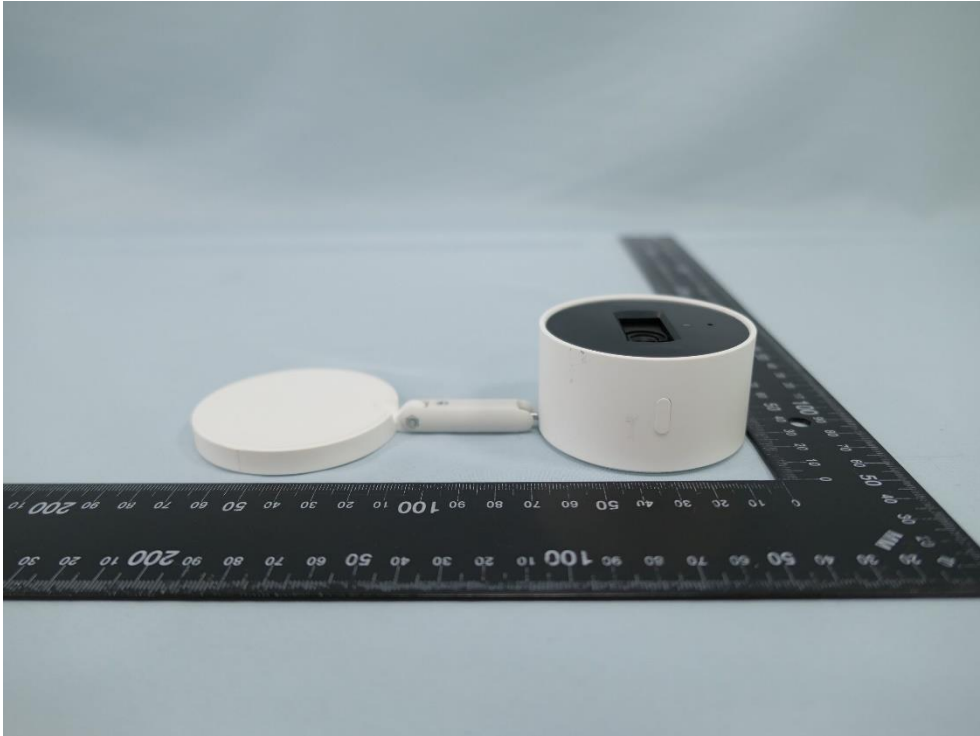

Product: AI Home Security Wi-Fi Camera

Brand Name: tp-link

Model Number: Tapo C125

External Photograph

(1) EUT Photo

(2) EUT Photo

(3) EUT Photo

(4) EUT Photo

(5) EUT Photo

(6) EUT Photo

(7) EUT Photo (Brand: tp-link, M/N: T090060-2B6)

(8) EUT Photo (Brand: tp-link, M/N: T090060-2B6)

(9) EUT Photo (Brand: tp-link, M/N: T090060-2B6)

(10) EUT Photo (Brand: tp-link, M/N: T090060-2B6)