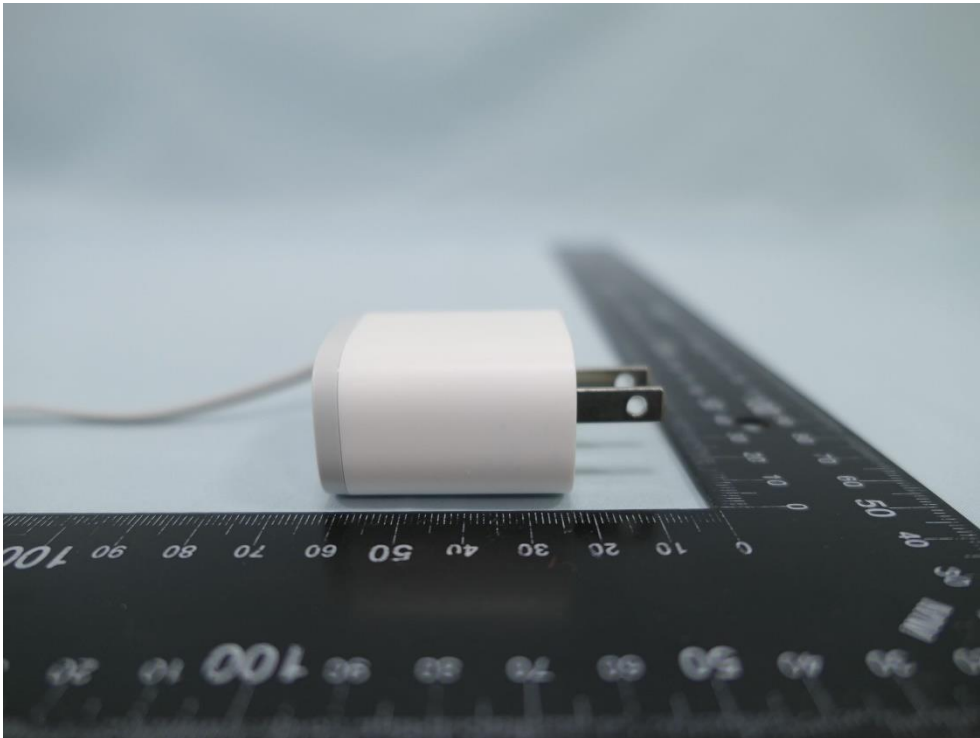

(13) EUT Photo (Brand: tp-link, M/N: T090060-2B6)