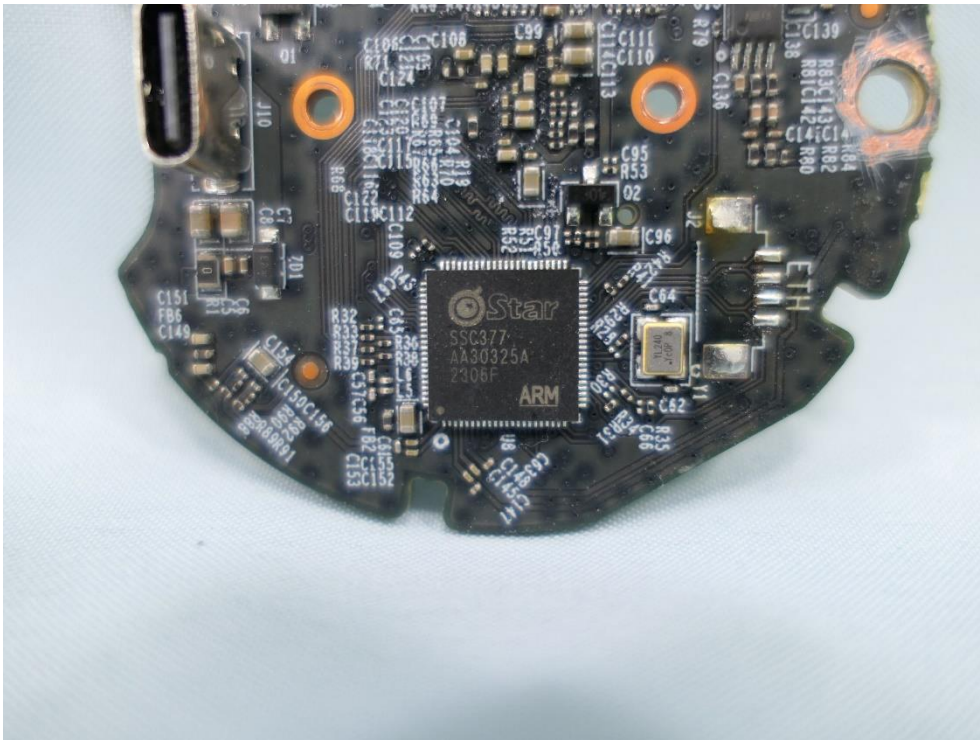

Product: Indoor/Outdoor Home Security Wi-Fi Camera

Brand Name: tp-link

Model Number: Tapo C120

Internal Photograph

(1) EUT Photo

(2) EUT Photo

(3) EUT Photo

(4) EUT Photo

(5) EUT Photo

(6) EUT Photo

(7) EUT Photo

(8) EUT Photo

(9) EUT Photo

(10) EUT Photo

(11) EUT Photo

(12) EUT Photo