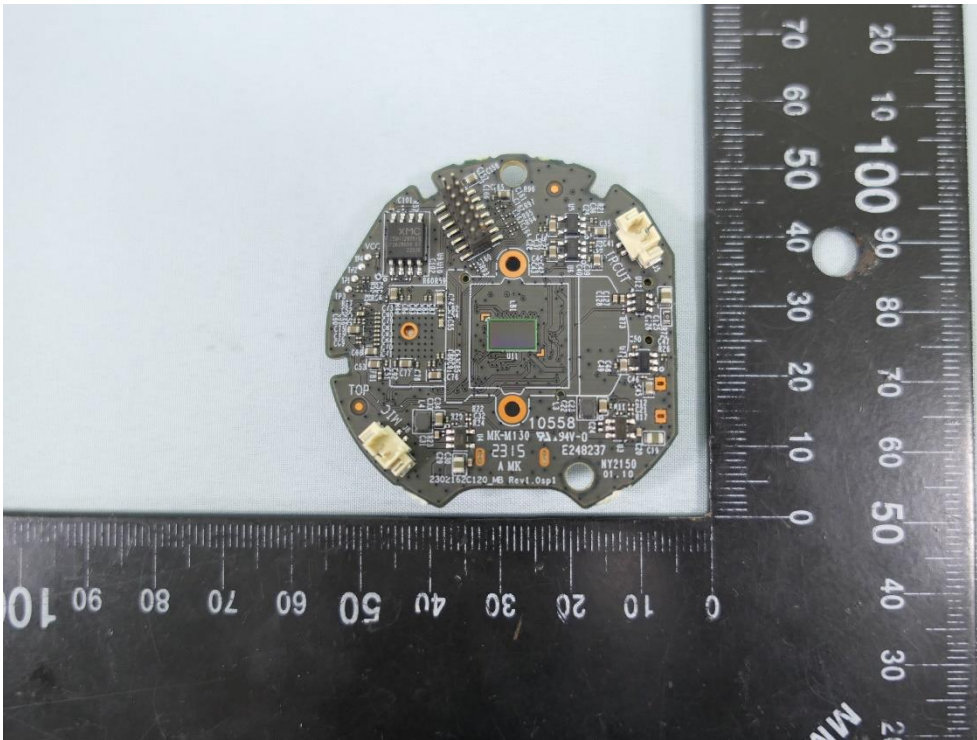

Product: Indoor/Outdoor Home Security Wi-Fi Camera

Brand Name: tp-link

Model Number: Tapo C120

Internal Photograph

(1) EUT Photo

(2) EUT Photo

(3) EUT Photo

(4) EUT Photo

(5) EUT Photo

(6) EUT Photo

(7) EUT Photo

(8) EUT Photo

(9) EUT Photo

(10) EUT Photo

(11) EUT Photo

(12) EUT Photo