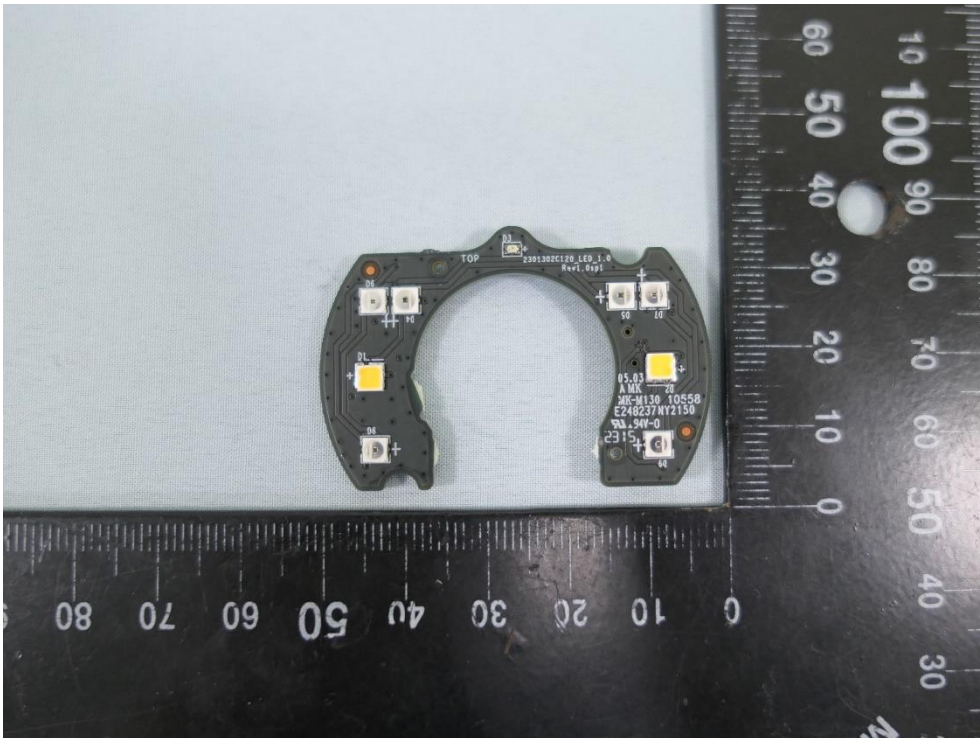

Product: Indoor/Outdoor Home Security Wi-Fi Camera

Brand Name: tp-link

Model Number: Tapo C120

Internal Photograph

(1) EUT Photo

(2) EUT Photo

(3) EUT Photo

(4) EUT Photo

(5) EUT Photo

(6) EUT Photo

(7) EUT Photo

(8) EUT Photo

(9) EUT Photo

(10) EUT Photo

(11) EUT Photo

(12) EUT Photo