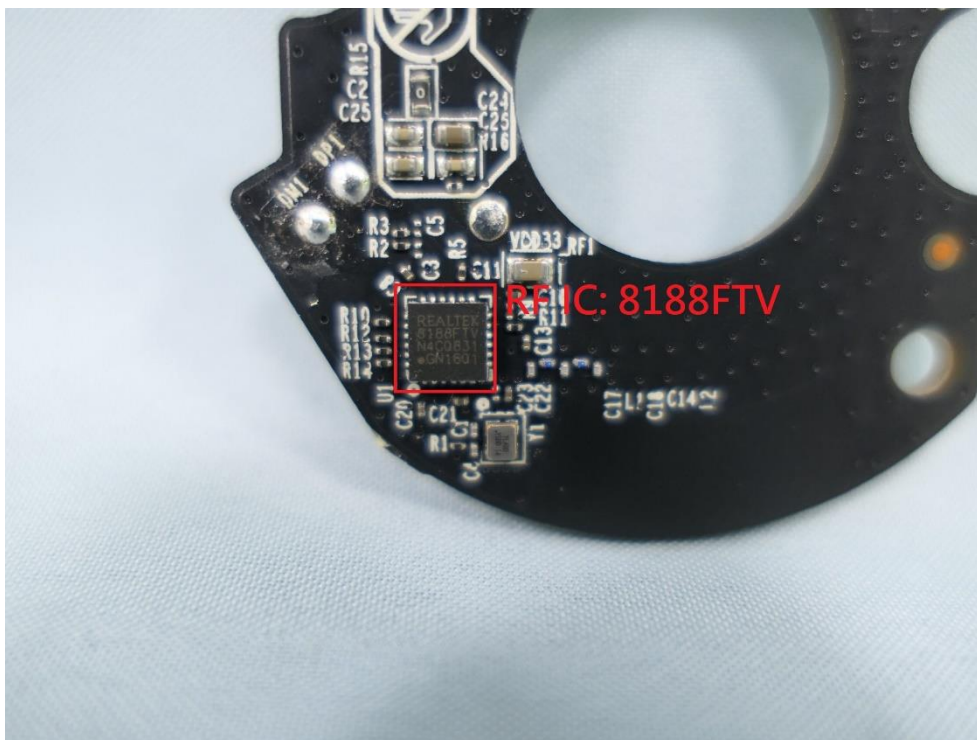

Product: Indoor/Outdoor Home Security Wi-Fi Camera

Brand Name: tp-link

Model Number: Tapo C120

Internal Photograph

(1) EUT Photo

(2) EUT Photo

(3) EUT Photo

(4) EUT Photo

(5) EUT Photo

(6) EUT Photo

(7) EUT Photo

(8) EUT Photo

(9) EUT Photo

(10) EUT Photo

(11) EUT Photo

(12) EUT Photo