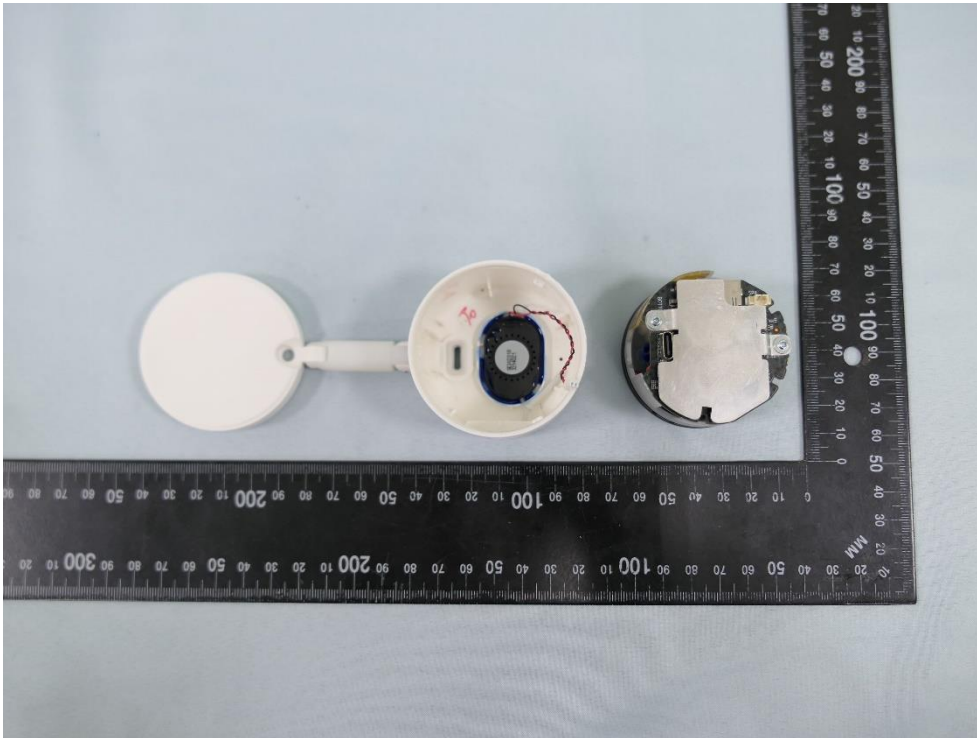

Product: Indoor/Outdoor Home Security Wi-Fi Camera

Brand Name: tp-link

Model Number: Tapo C120

Internal Photograph

(1) EUT Photo

(2) EUT Photo

(3) EUT Photo

(4) EUT Photo

(5) EUT Photo

(6) EUT Photo

(7) EUT Photo

(8) EUT Photo

(9) EUT Photo

(10) EUT Photo

(11) EUT Photo

(12) EUT Photo