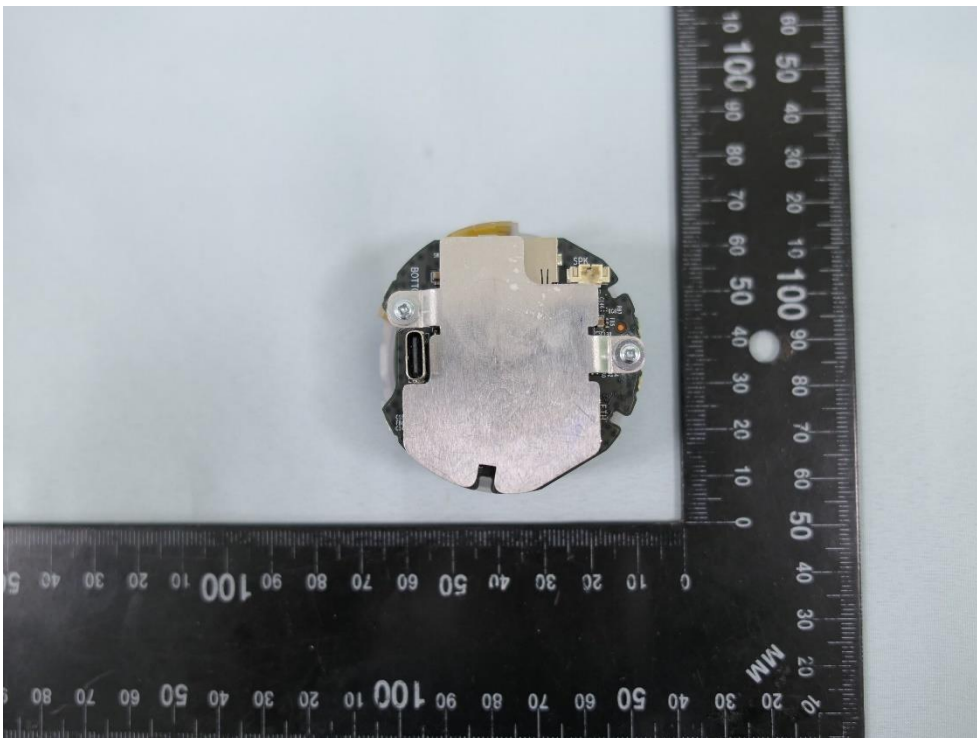

Product: Indoor/Outdoor Home Security Wi-Fi Camera

Brand Name: tp-link

Model Number: Tapo C120

Internal Photograph

(1) EUT Photo

(2) EUT Photo

(3) EUT Photo

(4) EUT Photo

(5) EUT Photo

(6) EUT Photo

(7) EUT Photo

(8) EUT Photo

(9) EUT Photo

(10) EUT Photo

(11) EUT Photo

(12) EUT Photo