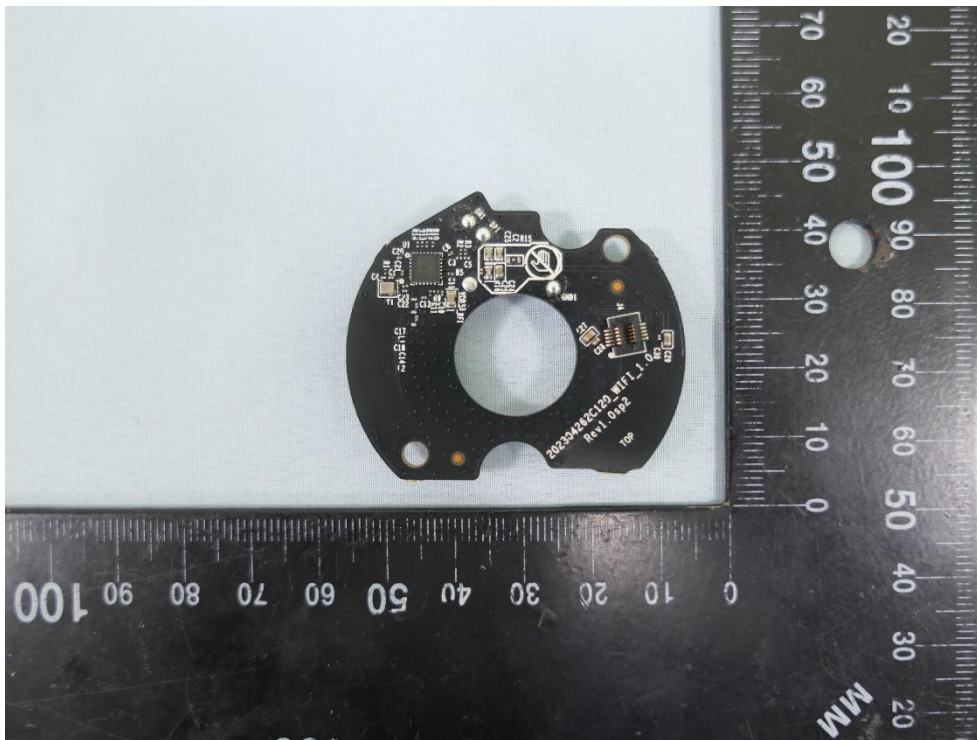

Product: Indoor/Outdoor Home Security Wi-Fi Camera

Brand Name: tp-link

Model Number: Tapo C120

Internal Photograph

(1) EUT Photo

(2) EUT Photo

(3) EUT Photo

(4) EUT Photo

(5) EUT Photo

(6) EUT Photo

(7) EUT Photo

(8) EUT Photo

(9) EUT Photo

(10) EUT Photo

(11) EUT Photo

(12) EUT Photo