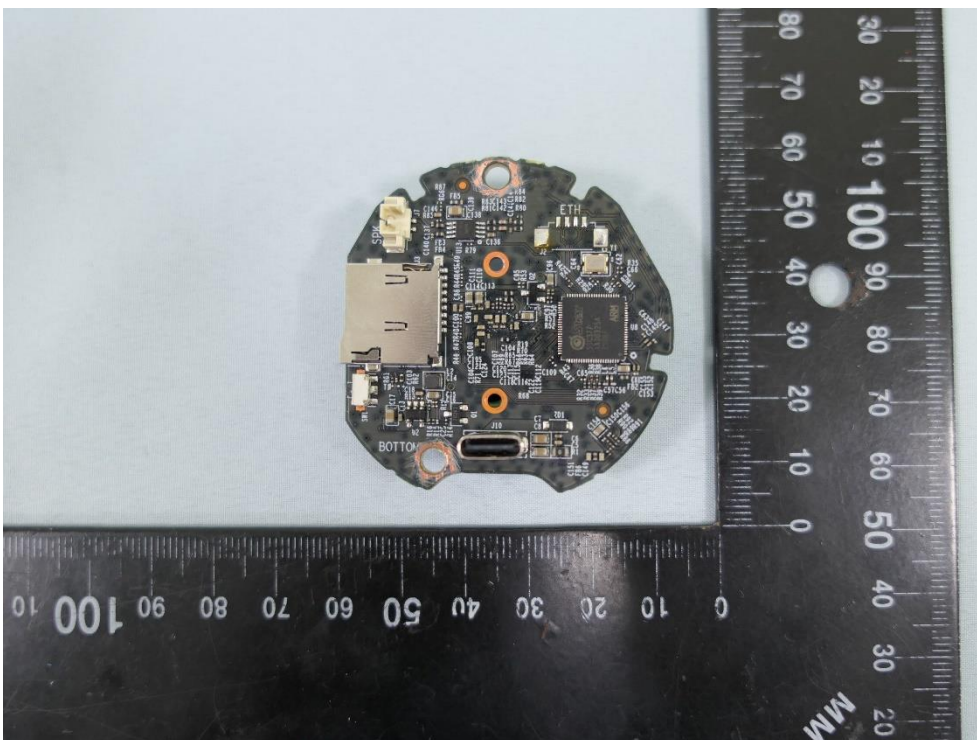

Product: Indoor/Outdoor Home Security Wi-Fi Camera

Brand Name: tp-link

Model Number: Tapo C120

Internal Photograph

(1) EUT Photo

(2) EUT Photo

(3) EUT Photo

(4) EUT Photo

(5) EUT Photo

(6) EUT Photo

(7) EUT Photo

(8) EUT Photo

(9) EUT Photo

(10) EUT Photo

(11) EUT Photo

(12) EUT Photo