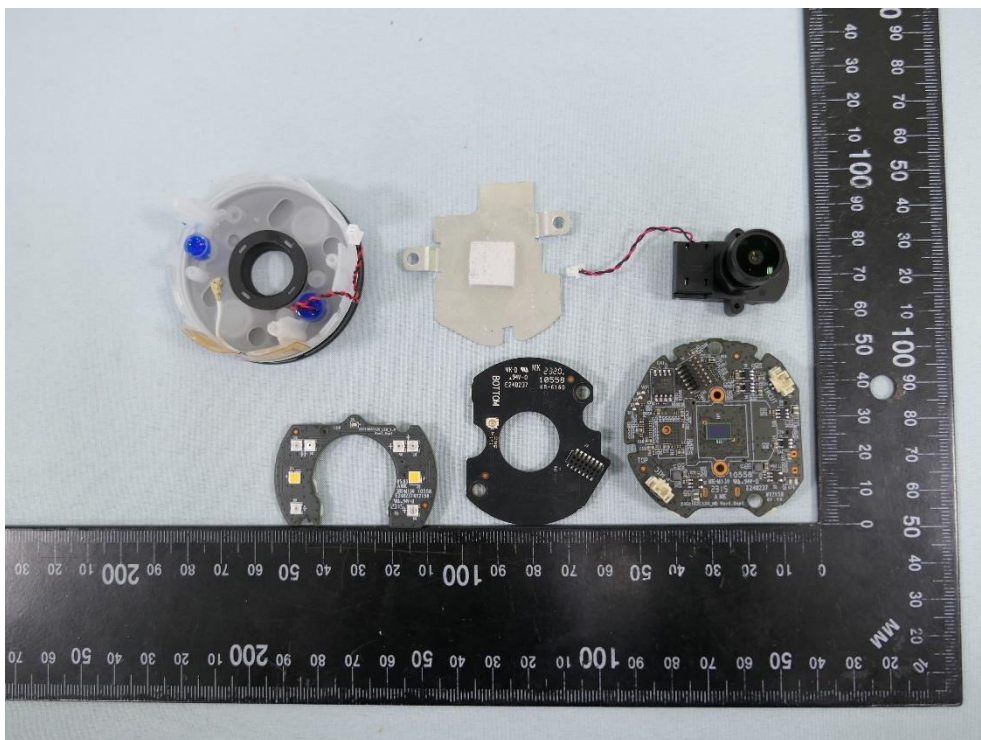

Product: Indoor/Outdoor Home Security Wi-Fi Camera

Brand Name: tp-link

Model Number: Tapo C120

Internal Photograph

(1) EUT Photo

(2) EUT Photo

(3) EUT Photo

(4) EUT Photo

(5) EUT Photo

(6) EUT Photo

(7) EUT Photo

(8) EUT Photo

(9) EUT Photo

(10) EUT Photo

(11) EUT Photo

(12) EUT Photo