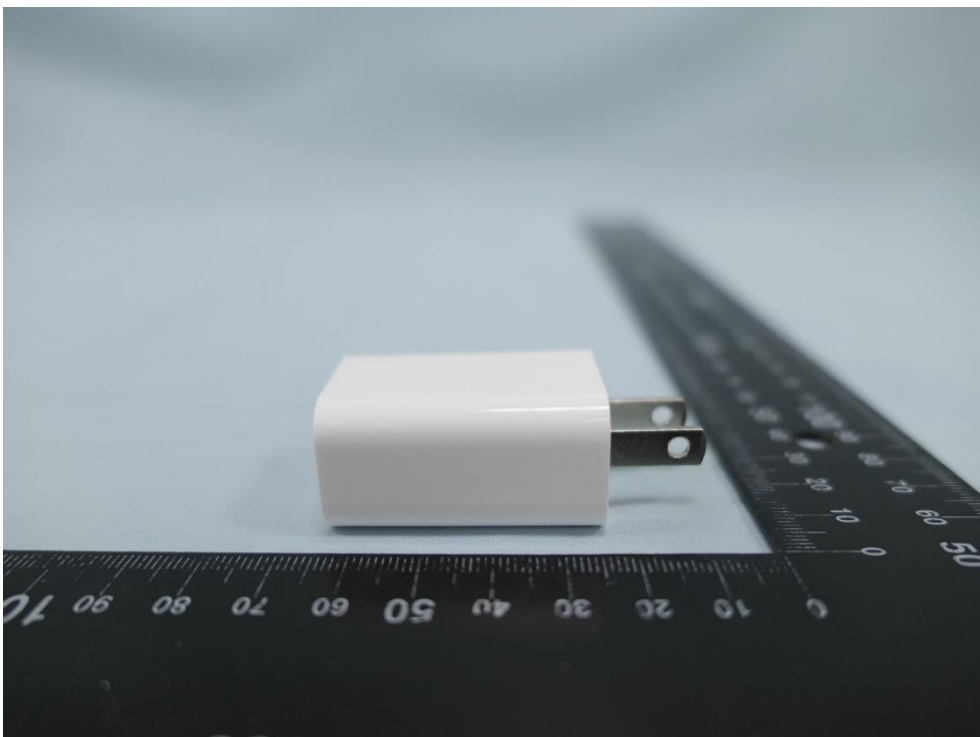

Product: Indoor/Outdoor Home Security Wi-Fi Camera

Brand Name: tp-link

Model Number: Tapo C120

External Photograph

(1) EUT Photo

(2) EUT Photo

(3) EUT Photo

(4) EUT Photo

(5) EUT Photo

(6) EUT Photo

(7) EUT Photo

(8) EUT Photo (Brand: Dongguan Aohai, M/N: A8-501000)

(9) EUT Photo (Brand: Dongguan Aohai, M/N: A8-501000)

(10) EUT Photo (Brand: Dongguan Aohai, M/N: A8-501000)

(11) EUT Photo (Brand: Dongguan Aohai, M/N: A8-501000)