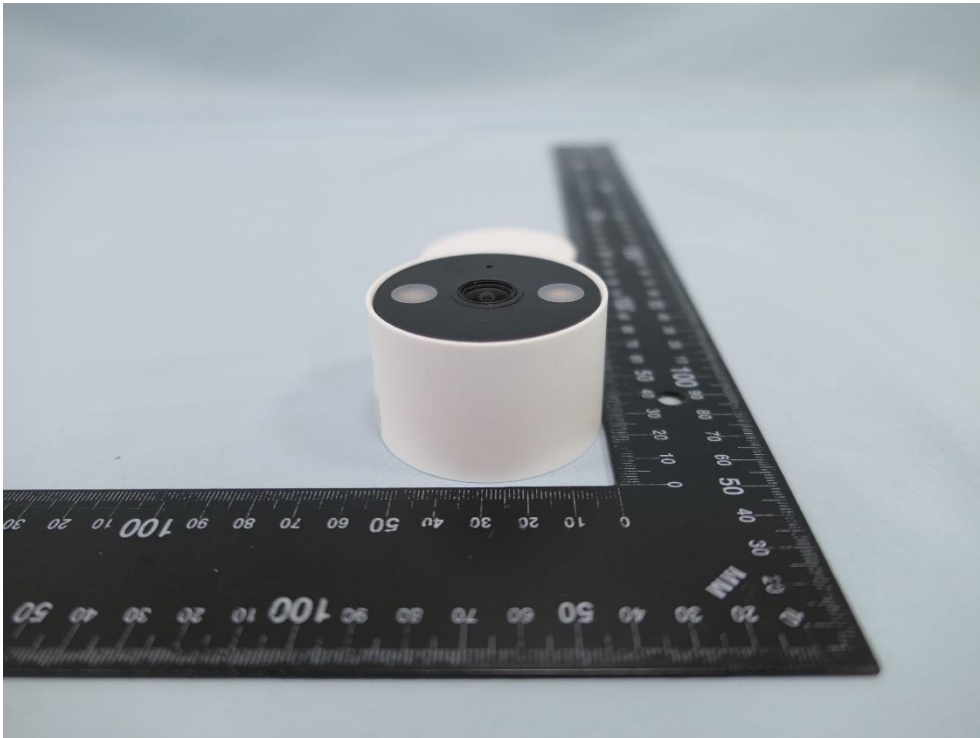

Product: Indoor/Outdoor Home Security Wi-Fi Camera

Brand Name: tp-link

Model Number: Tapo C120

External Photograph

(1) EUT Photo

(2) EUT Photo

(3) EUT Photo

(4) EUT Photo

(5) EUT Photo

(6) EUT Photo

(7) EUT Photo

(8) EUT Photo (Brand: Dongguan Aohai, M/N: A8-501000)

(9) EUT Photo (Brand: Dongguan Aohai, M/N: A8-501000)

(10) EUT Photo (Brand: Dongguan Aohai, M/N: A8-501000)

(11) EUT Photo (Brand: Dongguan Aohai, M/N: A8-501000)