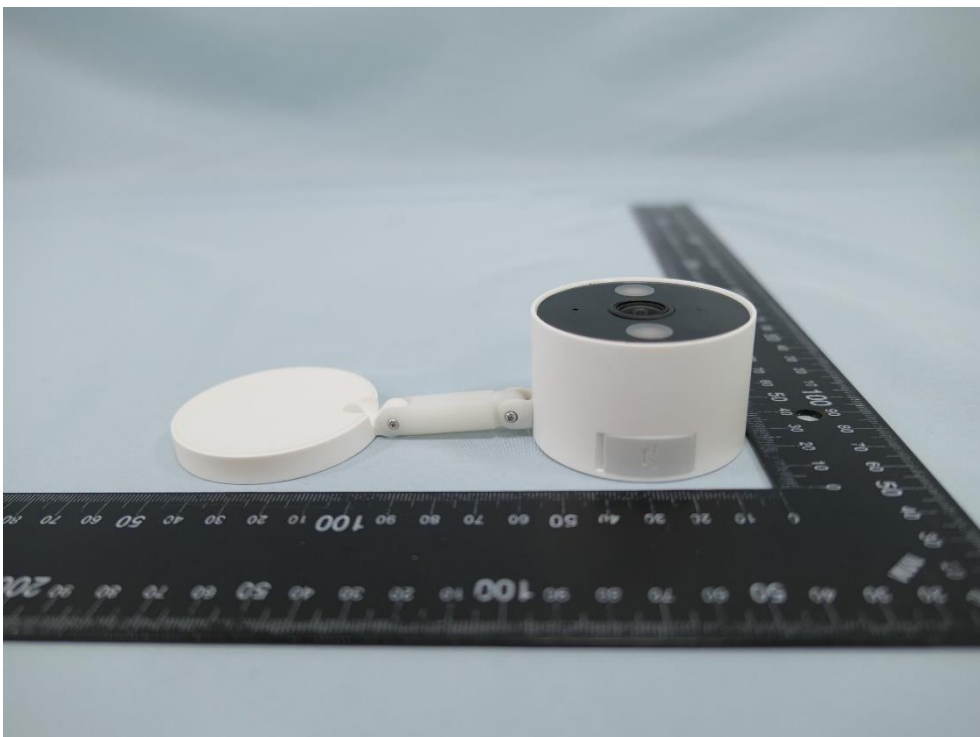

Product: Indoor/Outdoor Home Security Wi-Fi Camera

Brand Name: tp-link

Model Number: Tapo C120

External Photograph

(1) EUT Photo

(2) EUT Photo

(3) EUT Photo

(4) EUT Photo

(5) EUT Photo

(6) EUT Photo

(7) EUT Photo

(8) EUT Photo (Brand: Dongguan Aohai, M/N: A8-501000)

(9) EUT Photo (Brand: Dongguan Aohai, M/N: A8-501000)

(10) EUT Photo (Brand: Dongguan Aohai, M/N: A8-501000)

(11) EUT Photo (Brand: Dongguan Aohai, M/N: A8-501000)