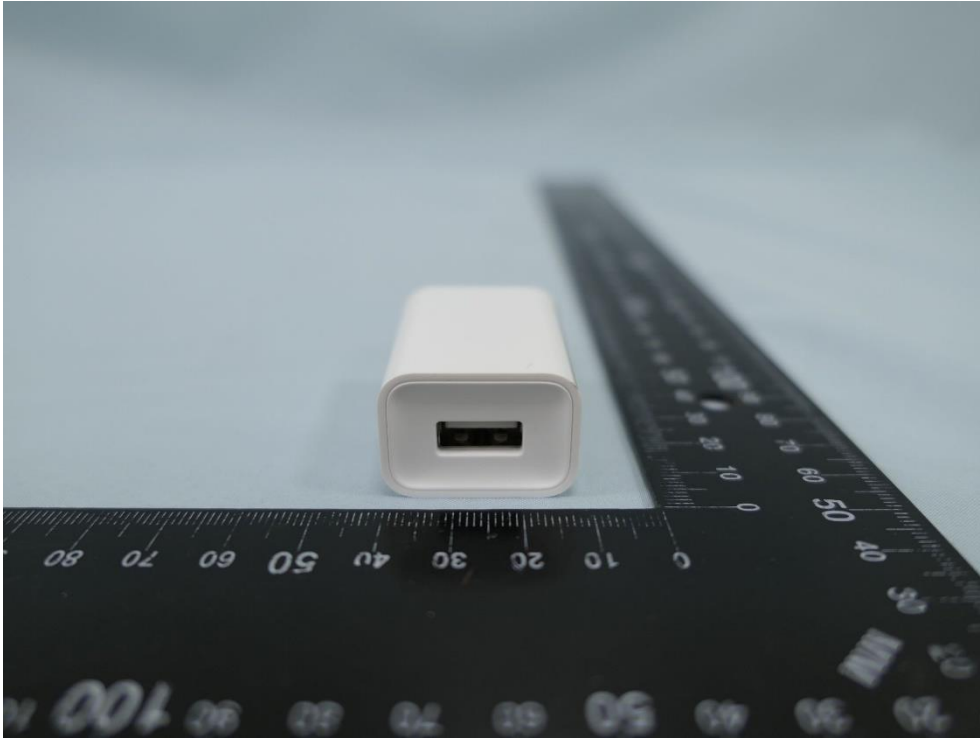

(13) EUT Photo (Brand: Dongguan Aohai, M/N: A8-501000)