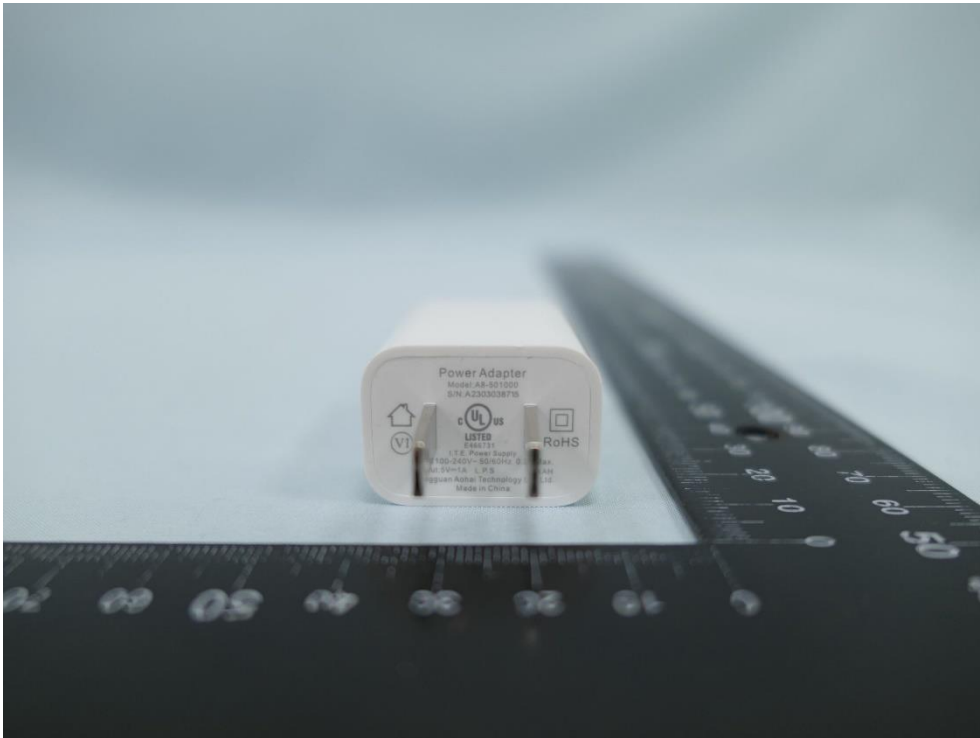

Product: Indoor/Outdoor Home Security Wi-Fi Camera

Brand Name: tp-link

Model Number: Tapo C120

External Photograph

(1) EUT Photo

(2) EUT Photo

(3) EUT Photo

(4) EUT Photo

(5) EUT Photo

(6) EUT Photo

(7) EUT Photo

(8) EUT Photo (Brand: Dongguan Aohai, M/N: A8-501000)

(9) EUT Photo (Brand: Dongguan Aohai, M/N: A8-501000)

(10) EUT Photo (Brand: Dongguan Aohai, M/N: A8-501000)

(11) EUT Photo (Brand: Dongguan Aohai, M/N: A8-501000)