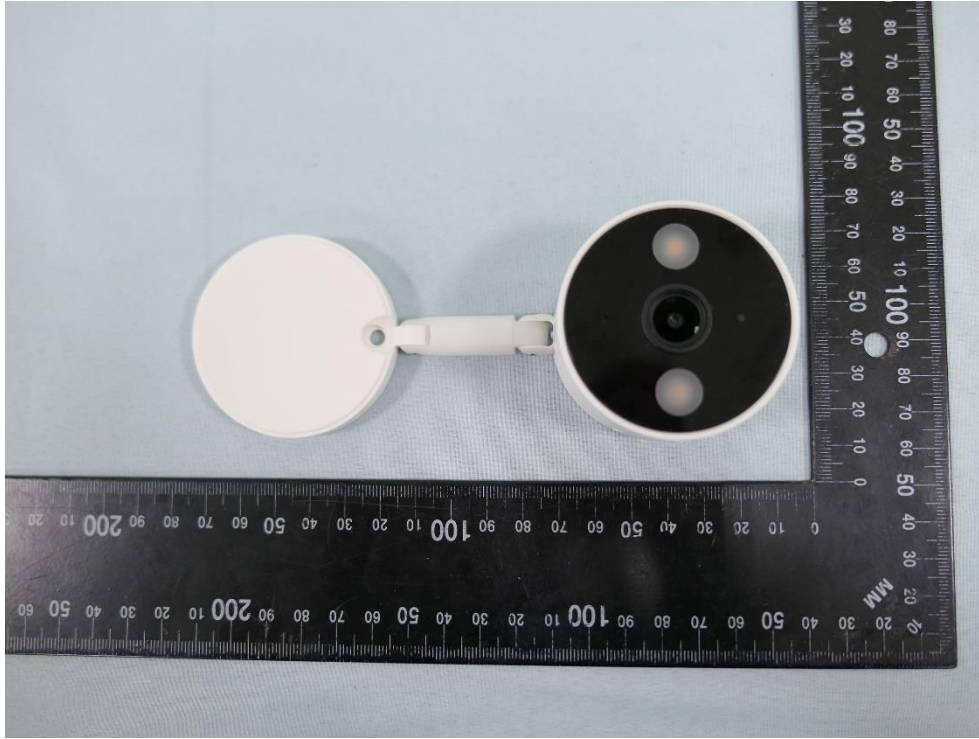

Product: Indoor/Outdoor Home Security Wi-Fi Camera

Brand Name: tp-link

Model Number: Tapo C120

External Photograph

(1) EUT Photo

(2) EUT Photo

(3) EUT Photo

(4) EUT Photo

(5) EUT Photo

(6) EUT Photo

(7) EUT Photo

(8) EUT Photo (Brand: Dongguan Aohai, M/N: A8-501000)

(9) EUT Photo (Brand: Dongguan Aohai, M/N: A8-501000)

(10) EUT Photo (Brand: Dongguan Aohai, M/N: A8-501000)

(11) EUT Photo (Brand: Dongguan Aohai, M/N: A8-501000)