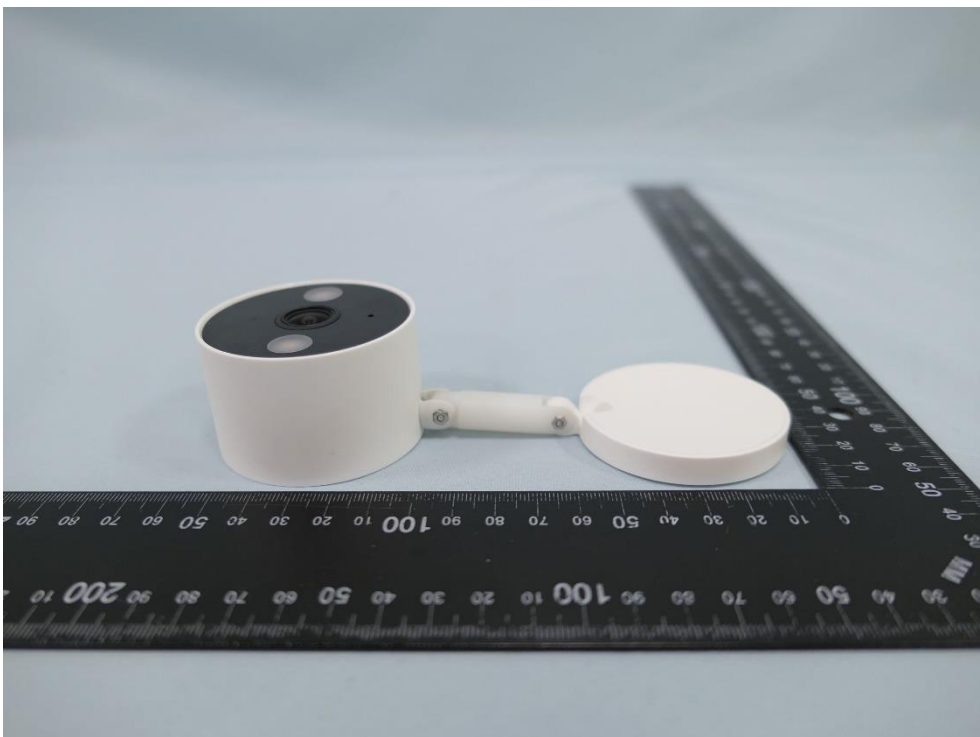

Product: Indoor/Outdoor Home Security Wi-Fi Camera

Brand Name: tp-link

Model Number: Tapo C120

External Photograph

(1) EUT Photo

(2) EUT Photo

(3) EUT Photo

(4) EUT Photo

(5) EUT Photo

(6) EUT Photo

(7) EUT Photo

(8) EUT Photo (Brand: Dongguan Aohai, M/N: A8-501000)

(9) EUT Photo (Brand: Dongguan Aohai, M/N: A8-501000)

(10) EUT Photo (Brand: Dongguan Aohai, M/N: A8-501000)

(11) EUT Photo (Brand: Dongguan Aohai, M/N: A8-501000)