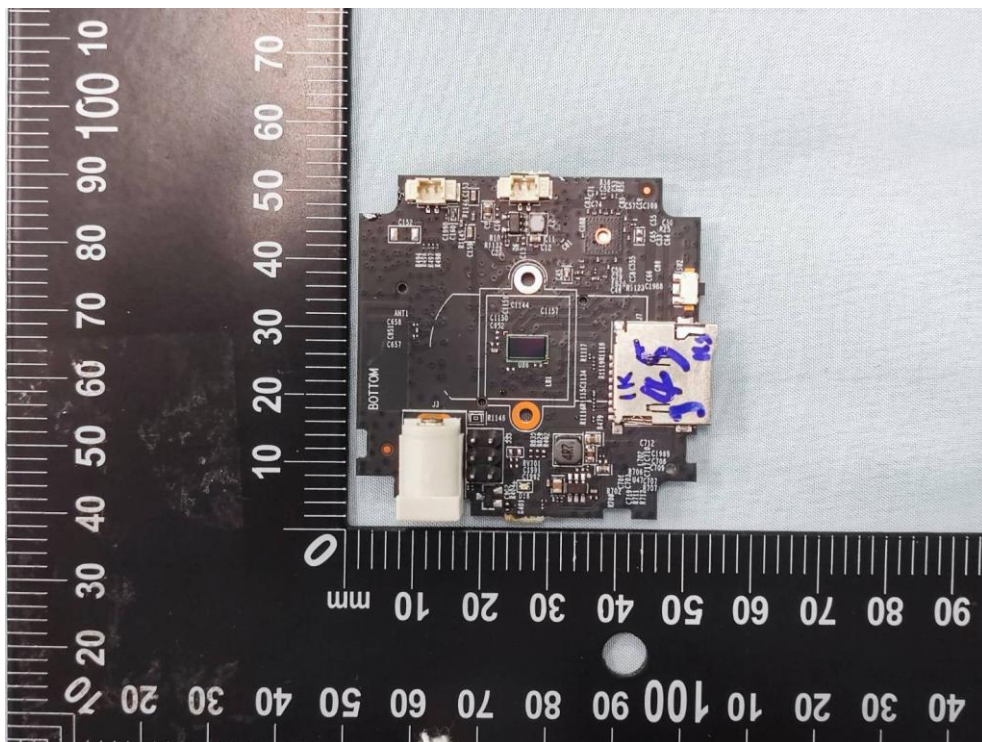

Product: Home Security Wi-Fi
Camera

Brand Name: tp-link

Model Number: Tapo C100

Internal Photograph

(1) EUT Photo

(2) EUT Photo

(3) EUT Photo

(4) EUT Photo

(5) EUT Photo

(6) EUT Photo

(7) EUT Photo

(8) EUT Photo

(9) EUT Photo