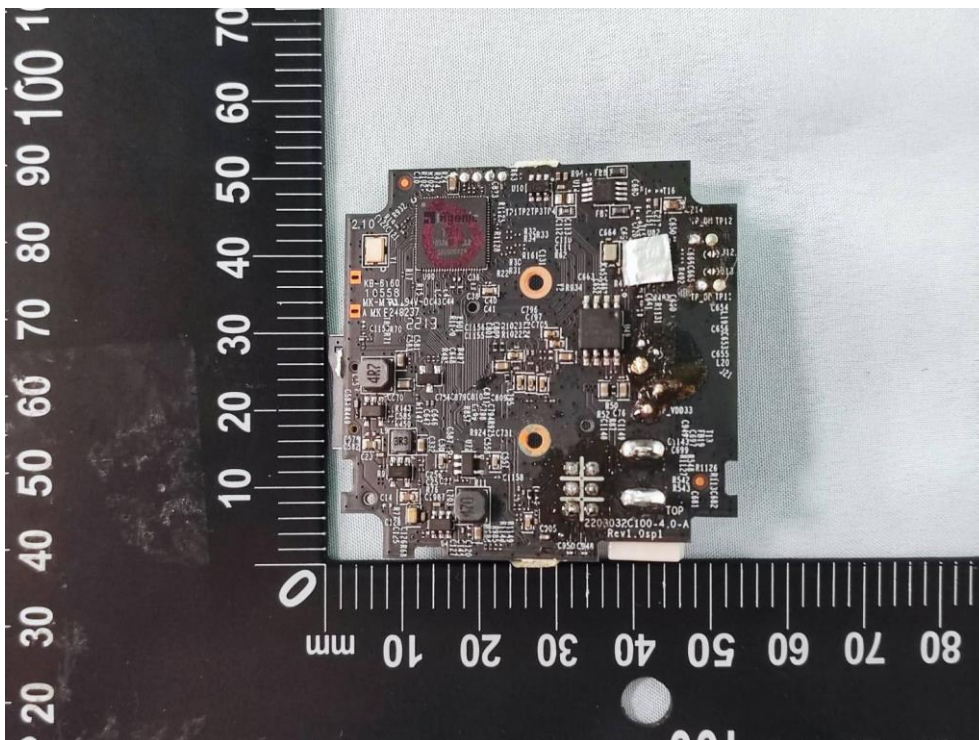

Product: Home Security Wi-Fi
Camera

Brand Name: tp-link

Model Number: Tapo C100

Internal Photograph

(1) EUT Photo

(2) EUT Photo

(3) EUT Photo

(4) EUT Photo

(5) EUT Photo

(6) EUT Photo

(7) EUT Photo

(8) EUT Photo

(9) EUT Photo