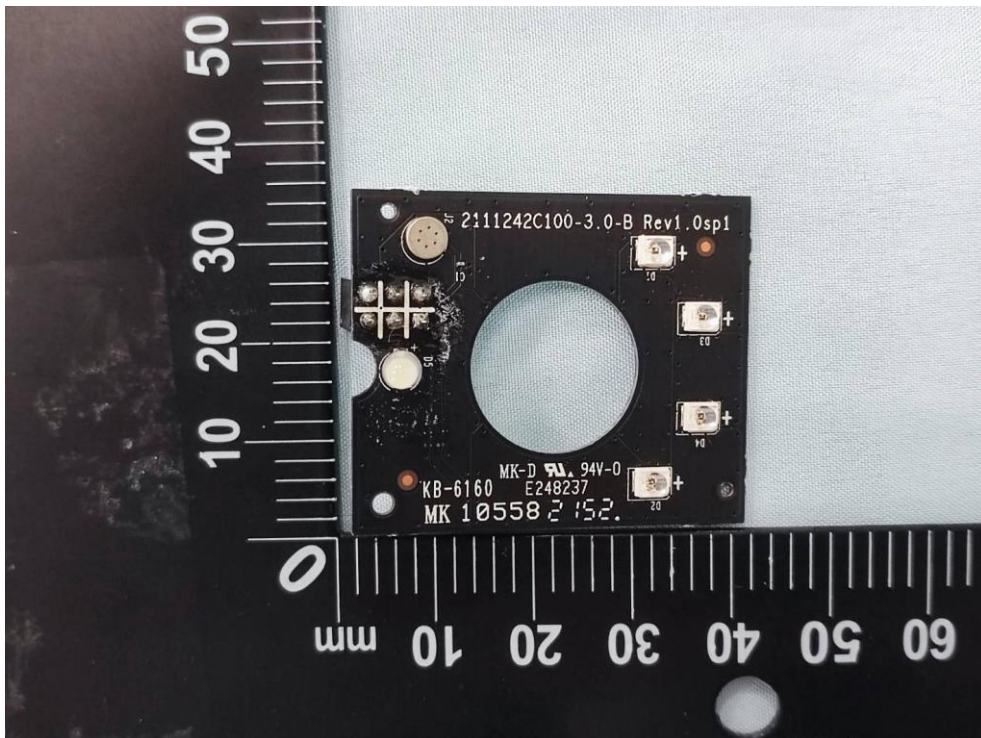

Product: Home Security Wi-Fi
Camera

Brand Name: tp-link

Model Number: Tapo C100

Internal Photograph

(1) EUT Photo

(2) EUT Photo

(3) EUT Photo

(4) EUT Photo

(5) EUT Photo

(6) EUT Photo

(7) EUT Photo

(8) EUT Photo

(9) EUT Photo