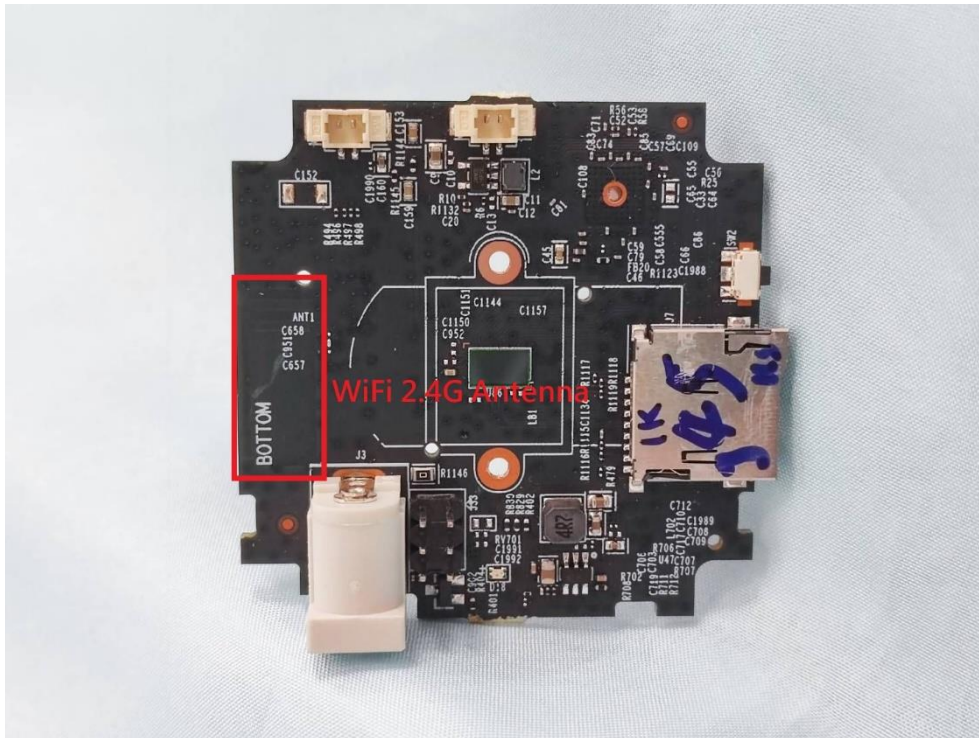

Product: Home Security Wi-Fi
Camera

Brand Name: tp-link

Model Number: Tapo C100

Internal Photograph

(1) EUT Photo

(2) EUT Photo

(3) EUT Photo

(4) EUT Photo

(5) EUT Photo

(6) EUT Photo

(7) EUT Photo

(8) EUT Photo

(9) EUT Photo