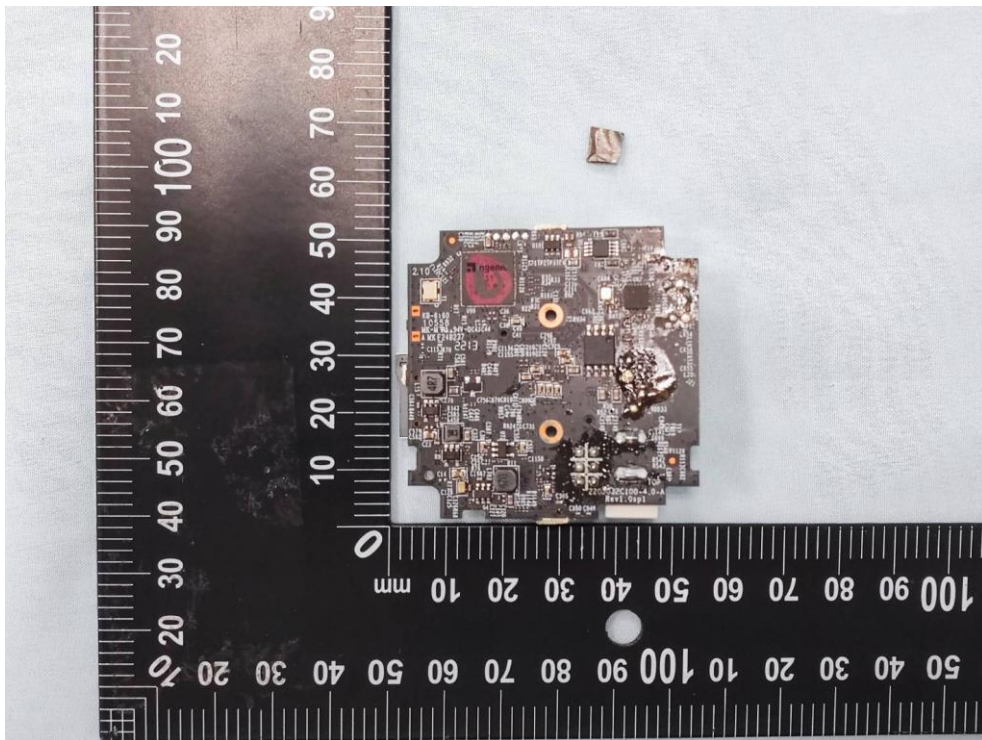

Product: Home Security Wi-Fi
Camera

Brand Name: tp-link

Model Number: Tapo C100

Internal Photograph

(1) EUT Photo

(2) EUT Photo

(3) EUT Photo

(4) EUT Photo

(5) EUT Photo

(6) EUT Photo

(7) EUT Photo

(8) EUT Photo

(9) EUT Photo