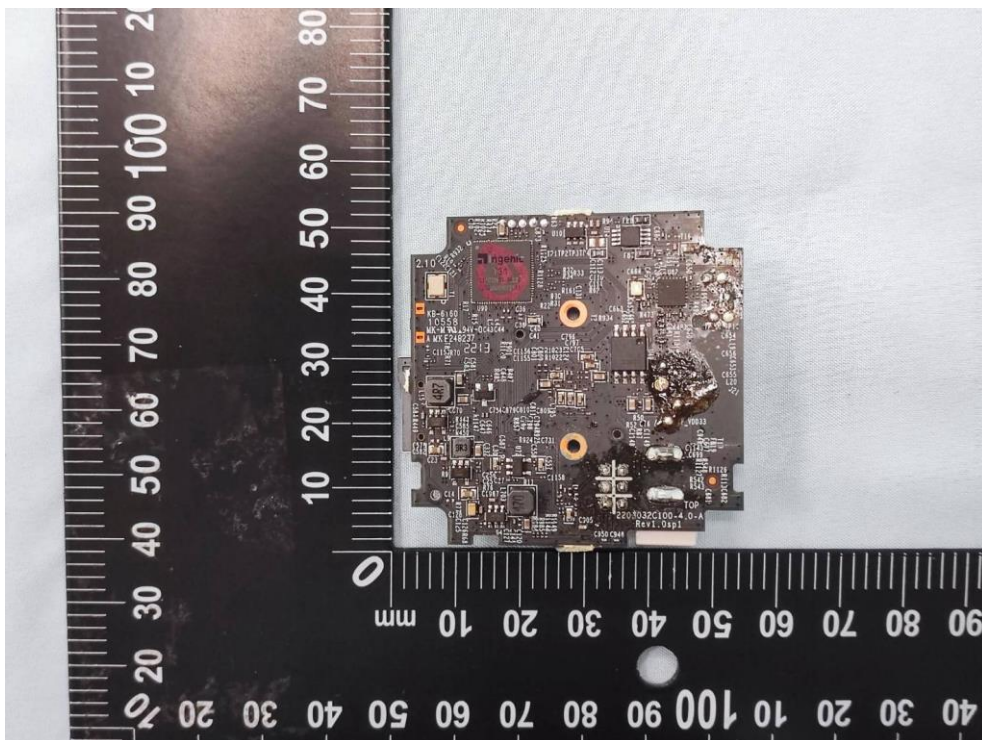

Product: Home Security Wi-Fi
Camera

Brand Name: tp-link

Model Number: Tapo C100

Internal Photograph

(1) EUT Photo

(2) EUT Photo

(3) EUT Photo

(4) EUT Photo

(5) EUT Photo

(6) EUT Photo

(7) EUT Photo

(8) EUT Photo

(9) EUT Photo