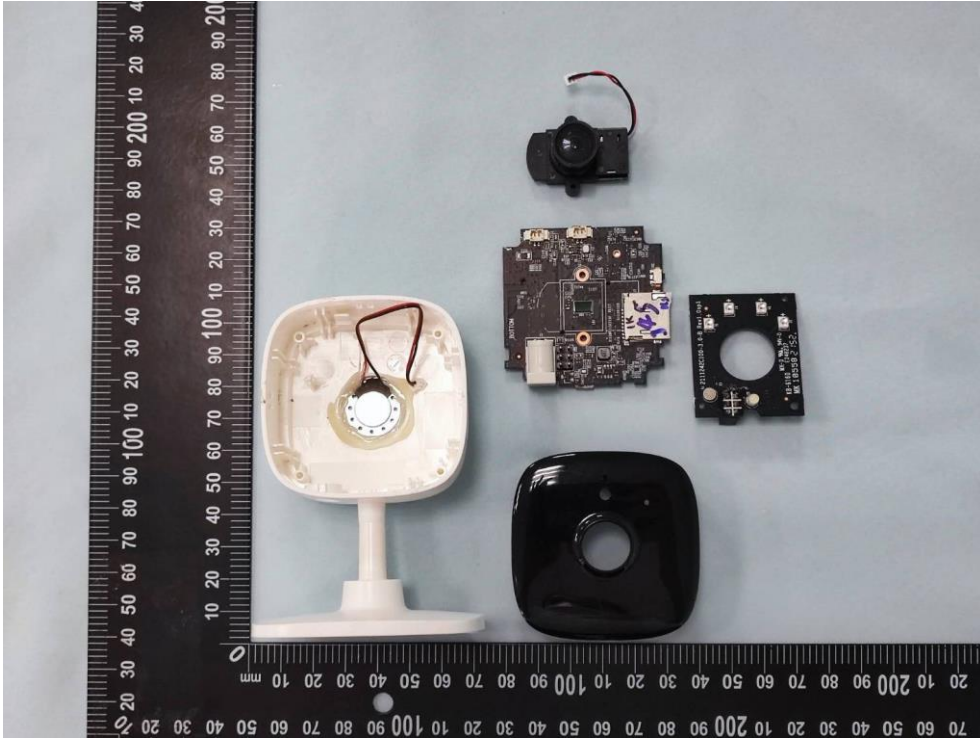

Product: Home Security Wi-Fi
Camera

Brand Name: tp-link

Model Number: Tapo C100

Internal Photograph

(1) EUT Photo

(2) EUT Photo

(3) EUT Photo

(4) EUT Photo

(5) EUT Photo

(6) EUT Photo

(7) EUT Photo

(8) EUT Photo

(9) EUT Photo