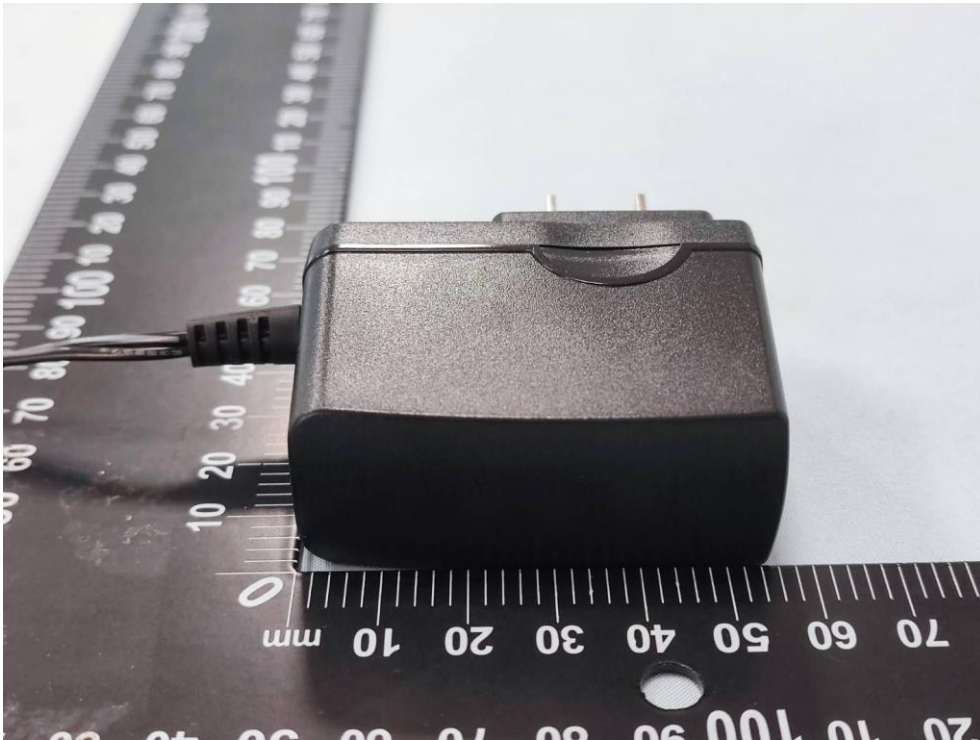

**Product: Home Security Wi-Fi
Camera**

Brand Name: tp-link

Model Number: Tapo C100

External Photograph

(1) EUT Photo

(2) EUT Photo

(3) EUT Photo

(4) EUT Photo

(5) EUT Photo

(6) EUT Photo

(7) EUT Photo

(8) EUT Photo_Adapter

(9) EUT Photo_Adapter

(10) EUT Photo_Adapter

(11) EUT Photo_Adapter

(12) EUT Photo_Adapter