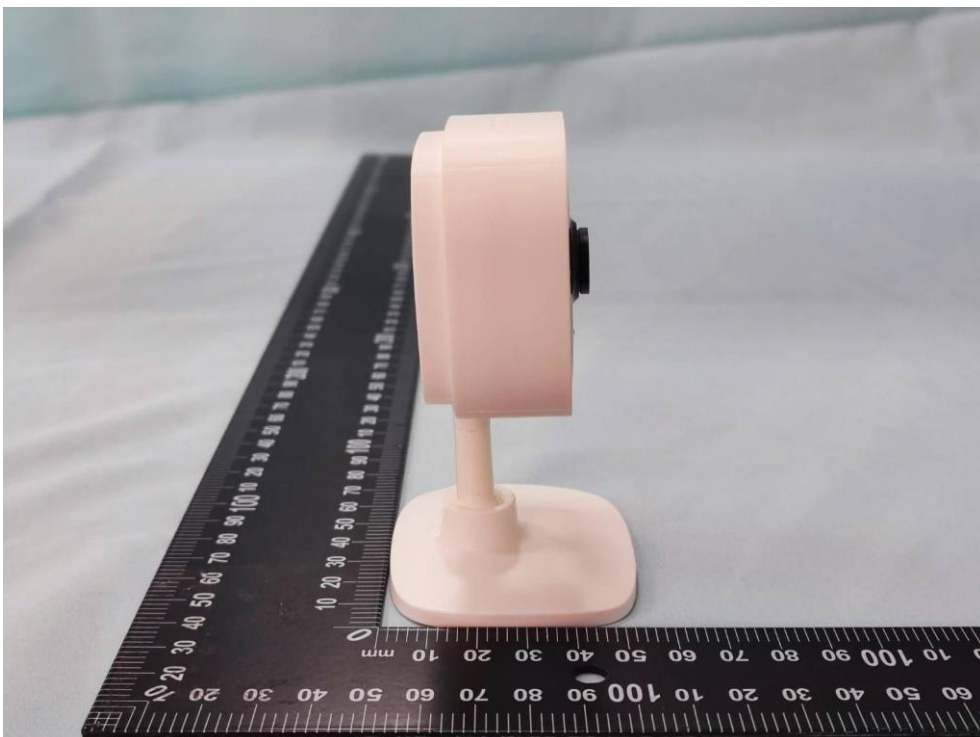

**Product: Home Security Wi-Fi
Camera**

Brand Name: tp-link

Model Number: Tapo C100

External Photograph

(1) EUT Photo

(2) EUT Photo

(3) EUT Photo

(4) EUT Photo