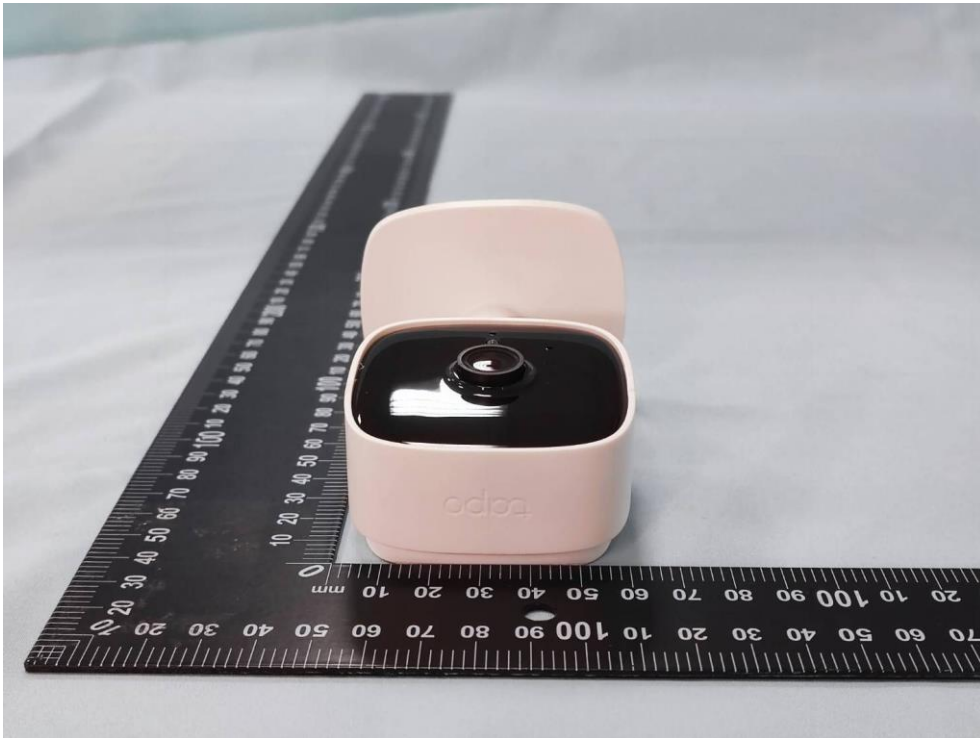

(5) EUT Photo