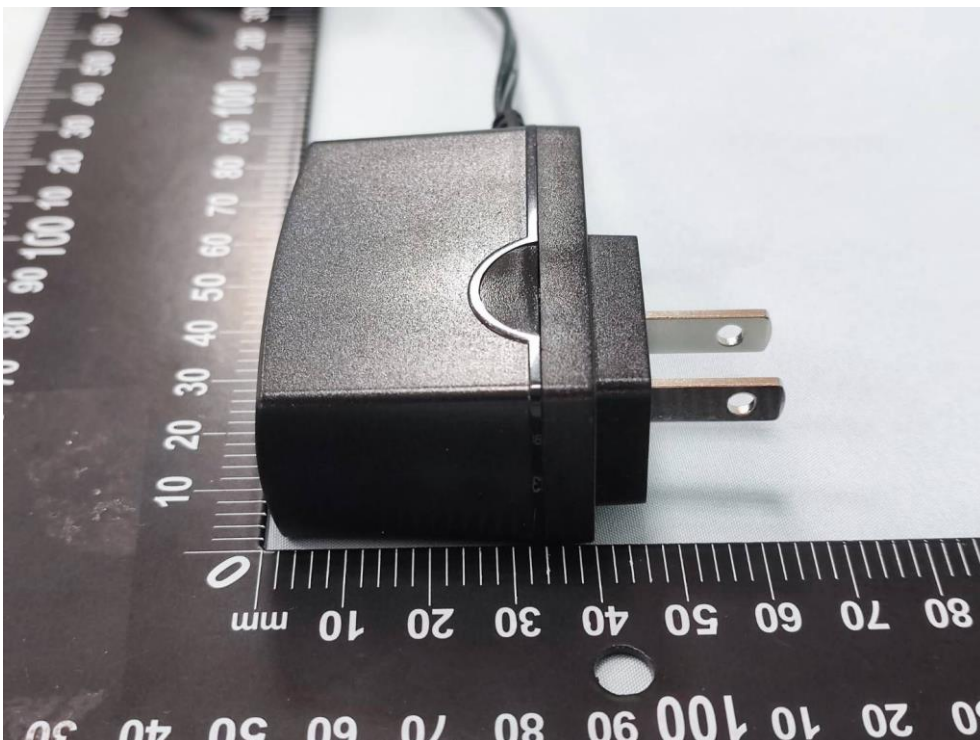

**Product: Home Security Wi-Fi
Camera**

Brand Name: tp-link

Model Number: Tapo C100

External Photograph

(1) EUT Photo

(2) EUT Photo

(3) EUT Photo

(4) EUT Photo

(5) EUT Photo

(6) EUT Photo

(7) EUT Photo

(8) EUT Photo_Adapter

(9) EUT Photo_Adapter

(10) EUT Photo_Adapter

(11) EUT Photo_Adapter

(12) EUT Photo_Adapter