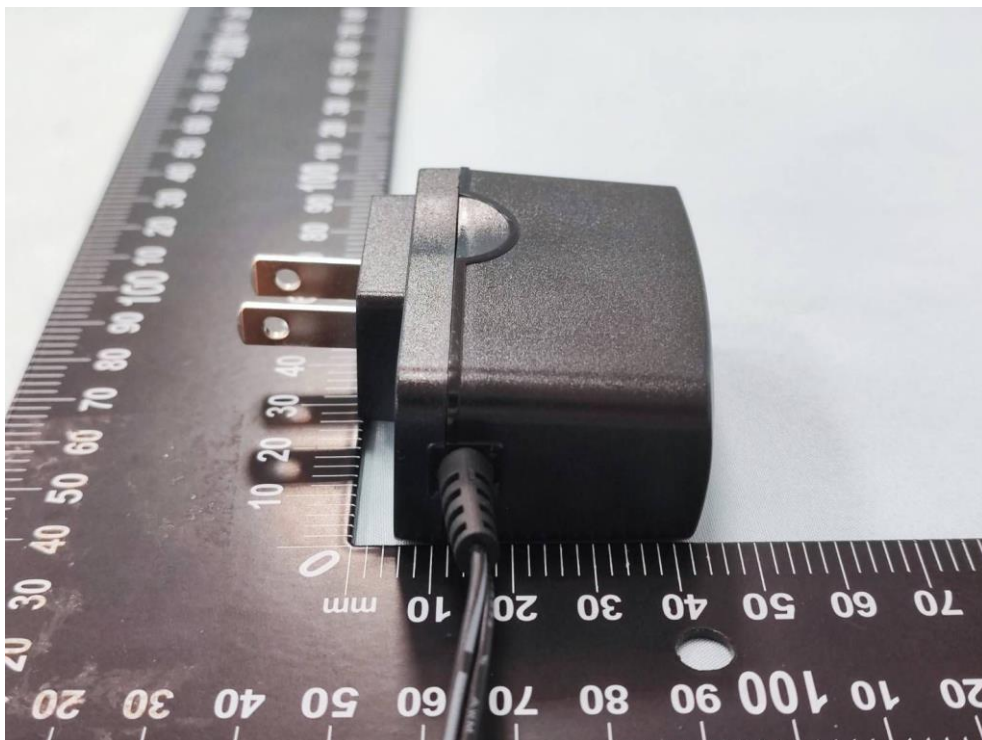

**Product: Home Security Wi-Fi
Camera**

Brand Name: tp-link

Model Number: Tapo C100

External Photograph

(1) EUT Photo

(2) EUT Photo

(3) EUT Photo

(4) EUT Photo

(5) EUT Photo

(6) EUT Photo

(7) EUT Photo

(8) EUT Photo_Adapter

(9) EUT Photo_Adapter

(10) EUT Photo_Adapter

(11) EUT Photo_Adapter

(12) EUT Photo_Adapter