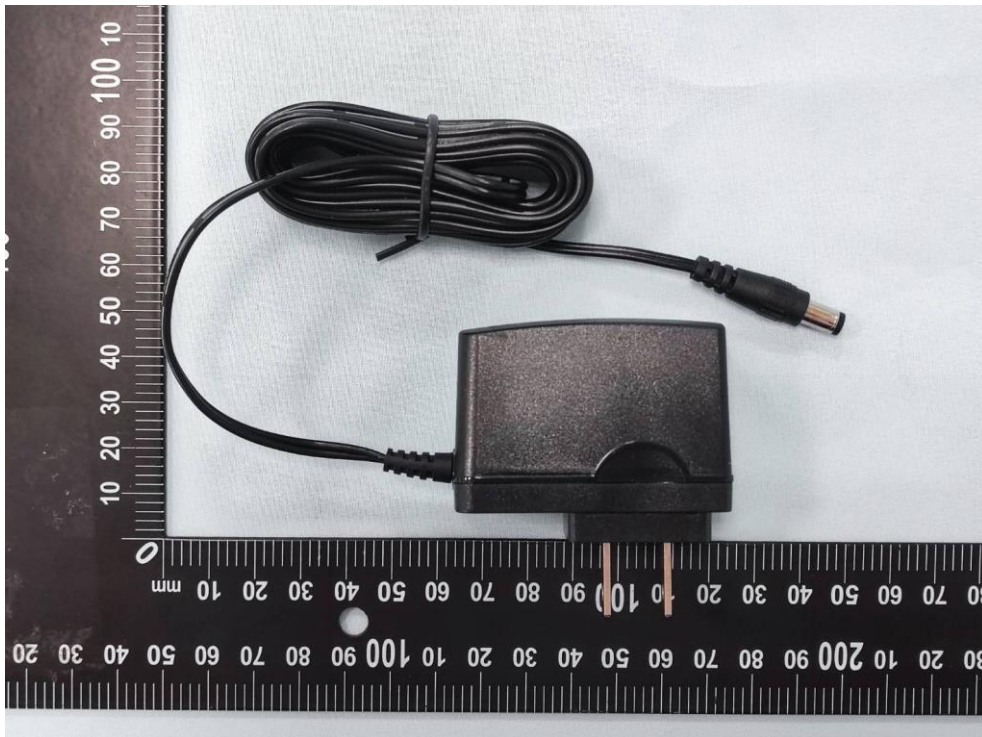

(13) EUT Photo_Adapter