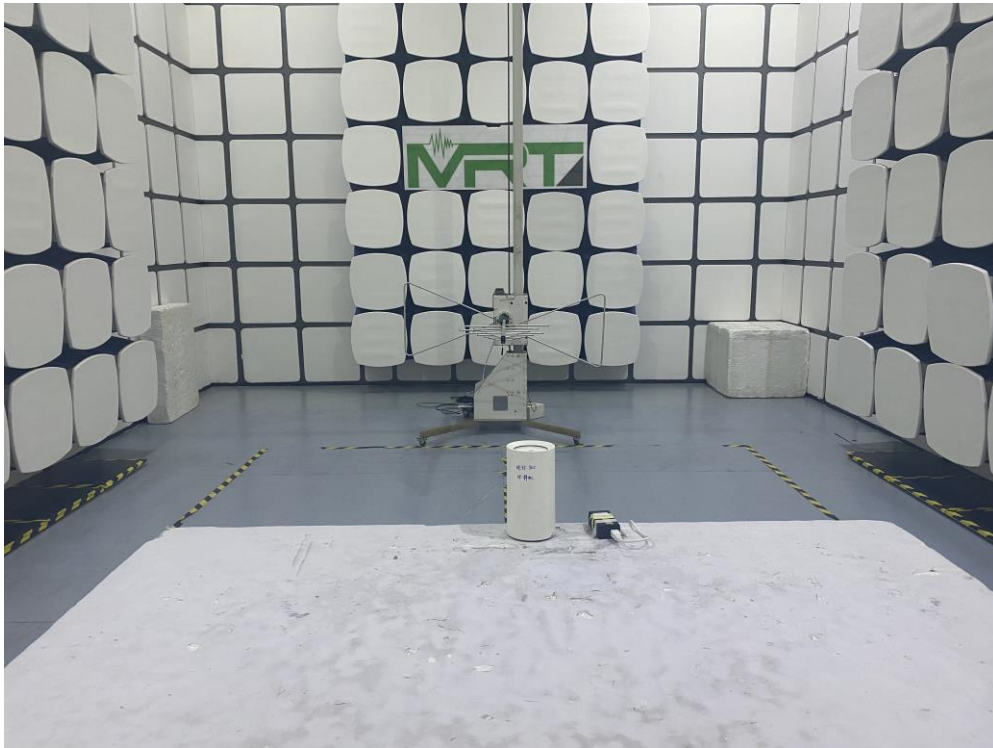

## Test Setup Photo

Description: Front View of AC Conducted Emission Test Setup for Power Port

Description: Back View of AC Conducted Emission Test Setup for Power Port

Description: Radiated Spurious Emission Test Setup for Below 1GHz

Description: Radiated Spurious Emission Test Setup for Above 1GHz

Description: Conducted Test Setup

Description: DFS Test Setup

Description: CBP Test Setup