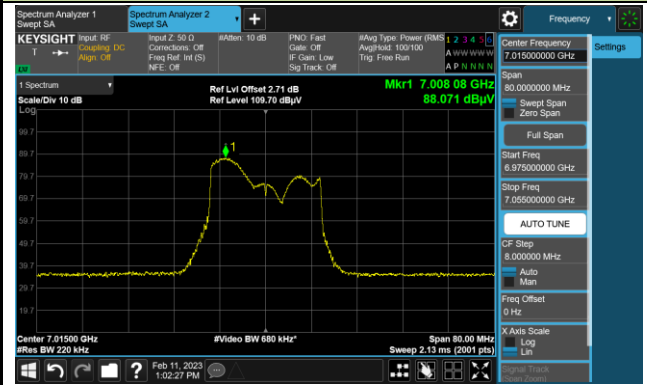

The Reference Level

The Mask Data

802.11ax-HE20 In-Band Emission (N<sub>SS</sub>=1)

Channel 213 (7015MHz)

The Reference Level

The Mask Data

Channel 229 (7095MHz)

The Reference Level