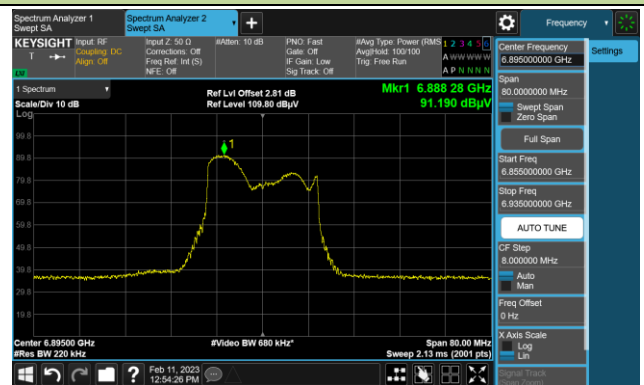

802.11ax-HE20 In-Band Emission (N<sub>ss</sub>=1)

Channel 181 (6855MHz)

The Reference Level

The Mask Data

Channel 185 (6875MHz)

The Reference Level

The Mask Data

Channel 189 (6895MHz)

The Reference Level

The Mask Data

802.11ax-HE20 In-Band Emission (N<sub>SS</sub>=1)

Channel 213 (7015MHz)

The Reference Level

The Mask Data

Channel 229 (7095MHz)

The Reference Level