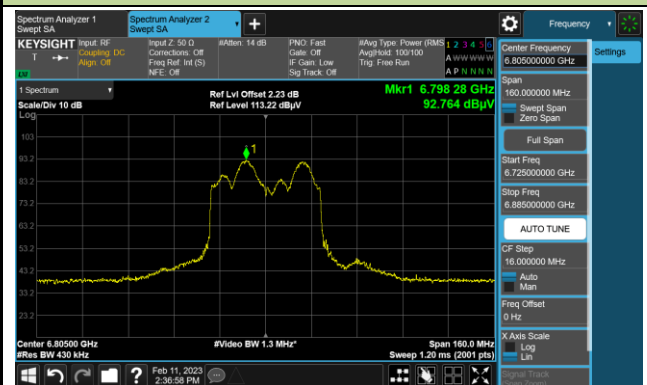

Channel 91 (6405MHz)

The Reference Level

The Mask Data

802.11ax-HE40 In-Band Emission (N<sub>ss</sub>=1)

Channel 163 (6765MHz)

The Reference Level

The Mask Data

Channel 171 (6805MHz)

The Reference Level

The Mask Data

Channel 179 (6845MHz)

The Reference Level

The Mask Data

802.11ax-HE40 In-Band Emission (N<sub>ss</sub>=1)

Channel 187 (6865MHz)

The Reference Level