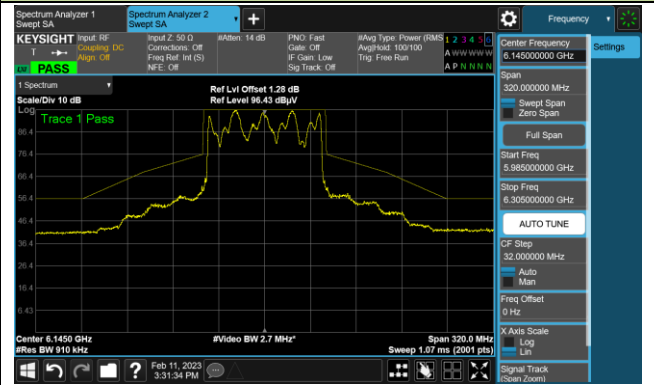

The Reference Level

The Mask Data

Channel 179 (6845MHz)

The Reference Level

The Mask Data

802.11ax-HE40 In-Band Emission (N<sub>ss</sub>=1)

Channel 187 (6865MHz)

The Reference Level

The Mask Data

Channel 211 (7005MHz)

The Reference Level

The Mask Data

Channel 227 (7085MHz)

The Reference Level

The Mask Data

802.11ax-HE80 In-Band Emission (N<sub>ss</sub>=1)

Channel 39 (6145MHz)

The Reference Level

The Mask Data

Channel 55 (6225MHz)

The Reference Level

The Mask Data

Channel 87 (6385MHz)

The Reference Level