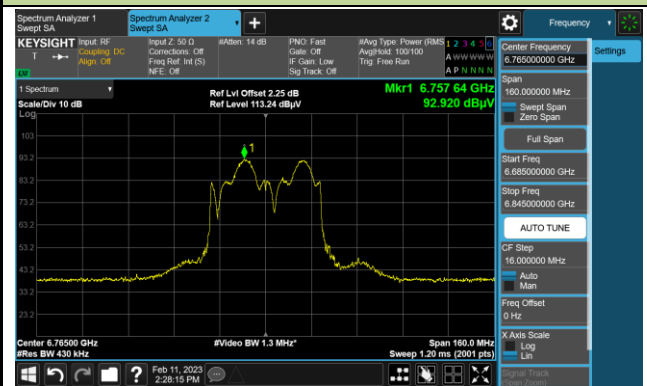

Channel 91 (6405MHz)

The Reference Level

The Mask Data

802.11ax-HE40 In-Band Emission (N<sub>ss</sub>=1)

Channel 163 (6765MHz)

The Reference Level

The Mask Data

Channel 171 (6805MHz)

The Reference Level

The Mask Data

Channel 179 (6845MHz)

The Reference Level

The Mask Data

802.11ax-HE40 In-Band Emission (N<sub>ss</sub>=1)

Channel 187 (6865MHz)

The Reference Level