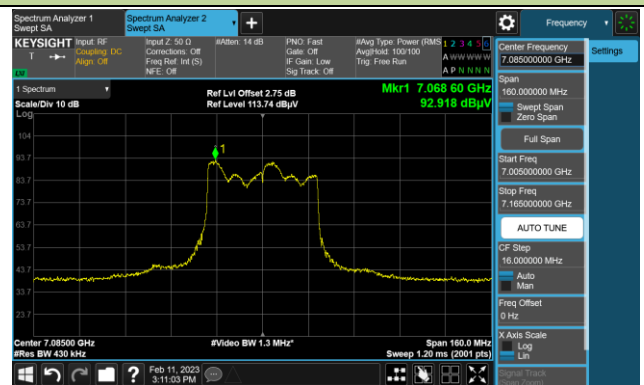

The Mask Data

Channel 211 (7005MHz)

The Reference Level

The Mask Data

Channel 227 (7085MHz)

The Reference Level

The Mask Data

802.11ax-HE80 In-Band Emission (N<sub>ss</sub>=1)

Channel 39 (6145MHz)

The Reference Level

The Mask Data

Channel 55 (6225MHz)

The Reference Level

The Mask Data

Channel 87 (6385MHz)

The Reference Level