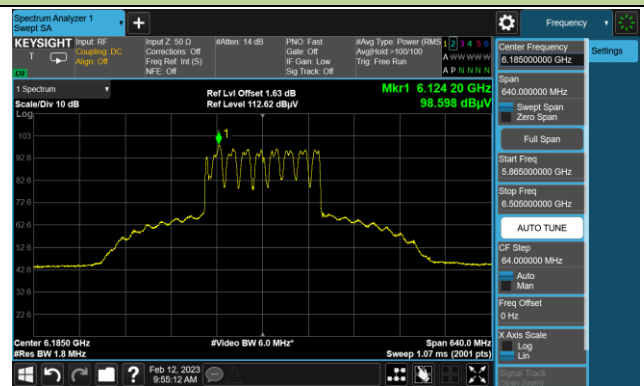

Channel 199 (6945MHz)

The Reference Level

The Mask Data

802.11ax-HE80 In-Band Emission (N<sub>ss</sub>=1)

Channel 215 (7025MHz)

The Reference Level

The Mask Data

802.11ax-HE160 In-Band Emission (N<sub>SS</sub>=1)

Channel 47 (6185MHz)

The Reference Level

The Mask Data

Channel 79 (6345MHz)

The Reference Level

The Mask Data

Channel 175 (6825MHz)

The Reference Level