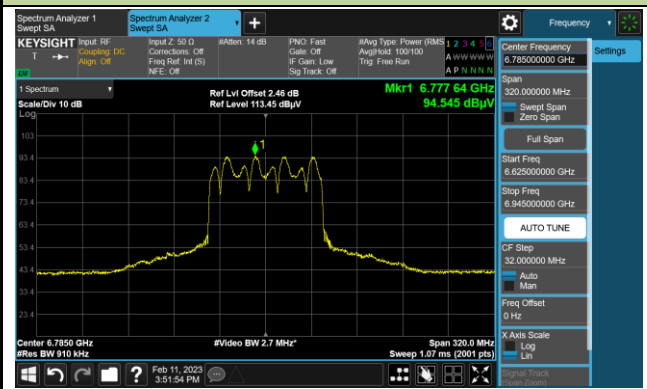

Channel 39 (6145MHz)

The Reference Level

The Mask Data

Channel 55 (6225MHz)

The Reference Level

The Mask Data

Channel 87 (6385MHz)

The Reference Level

The Mask Data

802.11ax-HE80 In-Band Emission (N<sub>SS</sub>=1)

Channel 167 (6785MHz)

The Reference Level

The Mask Data

Channel 183 (6865MHz)

The Reference Level

The Mask Data