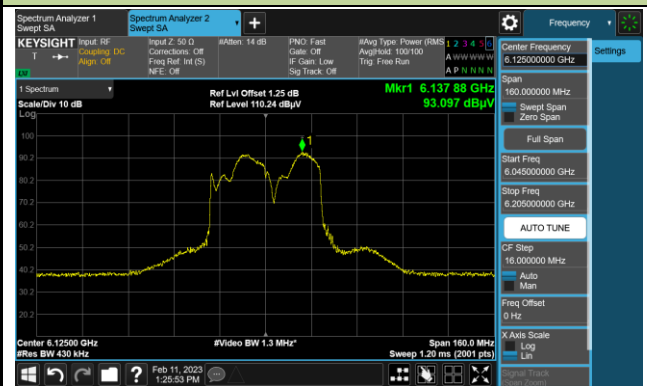

802.11ax-HE40 In-Band Emission (N_{ss}=1)

Channel 35 (6125MHz)

The Reference Level