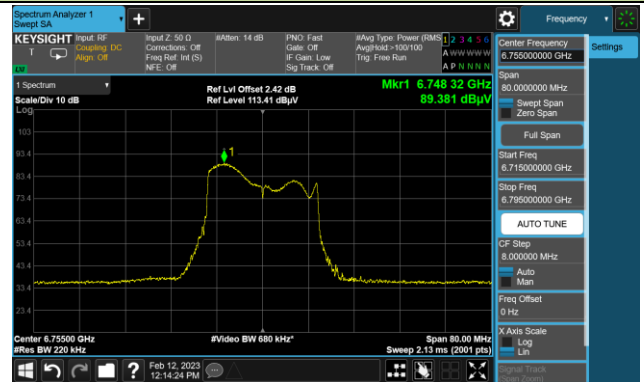

#### Channel 93 (6415MHz)

##### The Reference Level

##### The Mask Data

802.11be-EHT20 In-Band Emission (N<sub>ss</sub>=1)

Channel 161 (6755MHz)

The Reference Level

The Mask Data

Channel 169 (6795MHz)

The Reference Level

The Mask Data