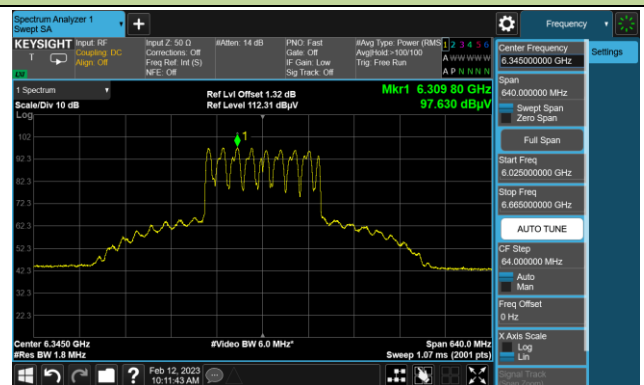

Channel 47 (6185MHz)

The Reference Level

The Mask Data

Channel 79 (6345MHz)

The Reference Level

The Mask Data

Channel 175 (6825MHz)

The Reference Level

The Mask Data

802.11ax-HE160 In-Band Emission (N<sub>SS</sub>=1)

## Channel 207 (6985MHz)