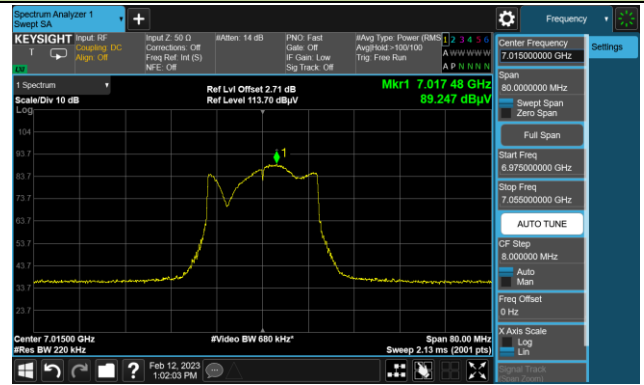

The Reference Level

The Mask Data

Channel 189 (6895MHz)

The Reference Level

The Mask Data

802.11be-EHT20 In-Band Emission (N<sub>ss</sub>=1)

Channel 213 (7015MHz)

The Reference Level

The Mask Data

Channel 229 (7095MHz)

The Reference Level

The Mask Data

802.11be-EHT40 In-Band Emission (N<sub>ss</sub>=1)

Channel 35 (6125MHz)

The Reference Level

The Mask Data