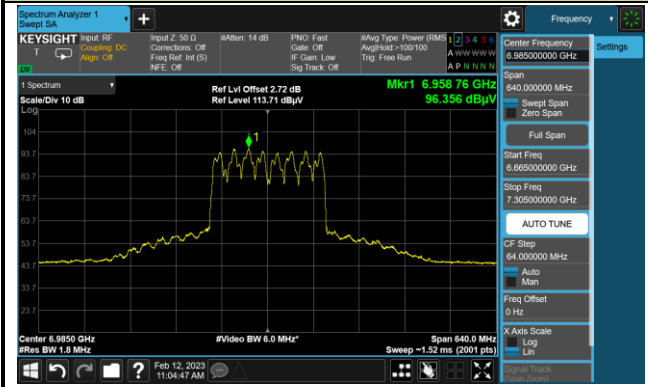

802.11ax-HE160 In-Band Emission (N_{SS}=1)

Channel 207 (6985MHz)

The Reference Level