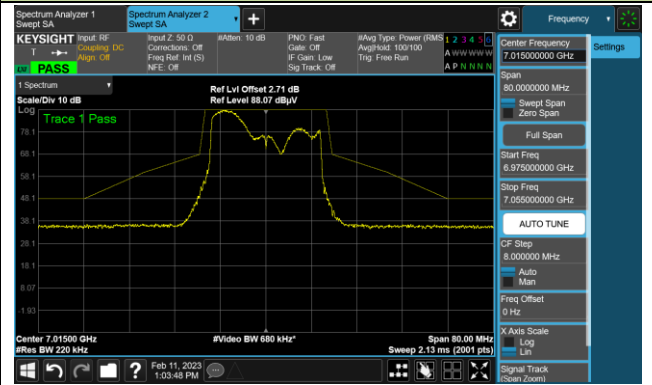

802.11ax-HE20 In-Band Emission (N<sub>ss</sub>=1)

Channel 181 (6855MHz)

The Reference Level

The Mask Data

Channel 185 (6875MHz)

The Reference Level

The Mask Data

Channel 189 (6895MHz)

The Reference Level

The Mask Data

802.11ax-HE20 In-Band Emission (N<sub>SS</sub>=1)

Channel 213 (7015MHz)

The Reference Level

The Mask Data

Channel 229 (7095MHz)

The Reference Level

The Mask Data

802.11ax-HE40 In-Band Emission (N<sub>ss</sub>=1)

Channel 35 (6125MHz)

The Reference Level

The Mask Data

Channel 59 (6245MHz)

The Reference Level

The Mask Data