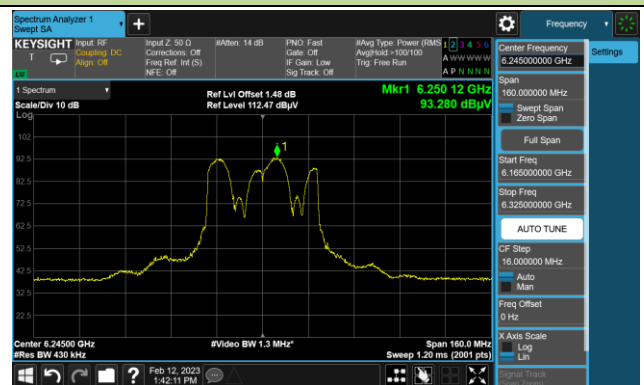

The Reference Level

The Mask Data

Channel 189 (6895MHz)

The Reference Level

The Mask Data

802.11be-EHT20 In-Band Emission (N<sub>ss</sub>=1)

Channel 213 (7015MHz)

The Reference Level

The Mask Data

Channel 229 (7095MHz)

The Reference Level

The Mask Data

802.11be-EHT40 In-Band Emission (N<sub>ss</sub>=1)

Channel 35 (6125MHz)

The Reference Level

The Mask Data

Channel 59 (6245MHz)

The Reference Level

The Mask Data

Channel 91 (6405MHz)

The Reference Level

The Mask Data