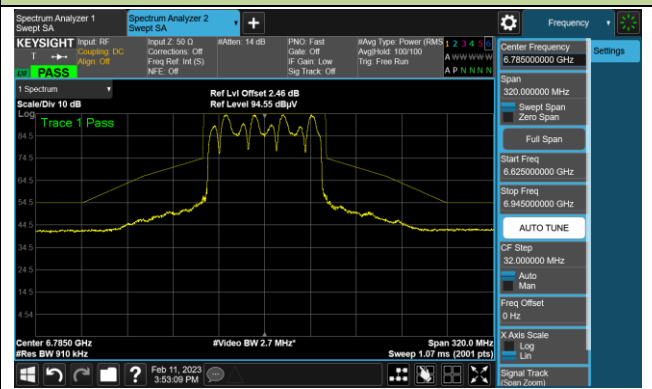

The Mask Data

802.11ax-HE80 In-Band Emission (N<sub>SS</sub>=1)

Channel 167 (6785MHz)

The Reference Level

The Mask Data

Channel 183 (6865MHz)

The Reference Level

The Mask Data

Channel 199 (6945MHz)

The Reference Level

The Mask Data

802.11ax-HE80 In-Band Emission (N<sub>ss</sub>=1)

Channel 215 (7025MHz)

The Reference Level

The Mask Data

802.11ax-HE160 In-Band Emission (N<sub>SS</sub>=1)