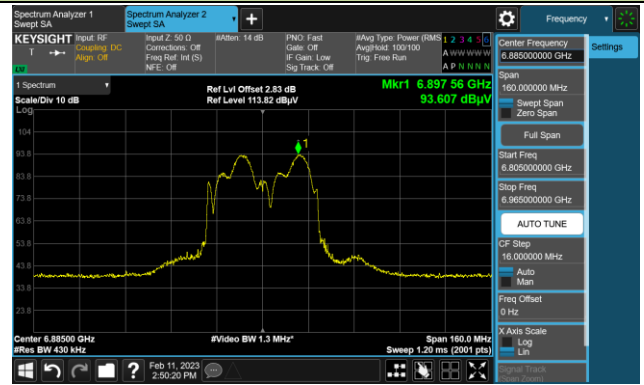

The Reference Level

The Mask Data

Channel 179 (6845MHz)

The Reference Level

The Mask Data

802.11ax-HE40 In-Band Emission (N<sub>ss</sub>=1)

Channel 187 (6865MHz)

The Reference Level

The Mask Data

Channel 211 (7005MHz)

The Reference Level

The Mask Data

Channel 227 (7085MHz)

The Reference Level

The Mask Data

802.11ax-HE80 In-Band Emission (N<sub>ss</sub>=1)