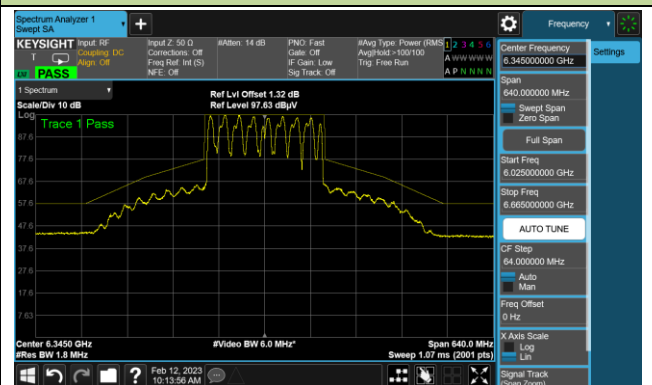

Channel 47 (6185MHz)

The Reference Level

The Mask Data

Channel 79 (6345MHz)

The Reference Level

The Mask Data

Channel 175 (6825MHz)

The Reference Level