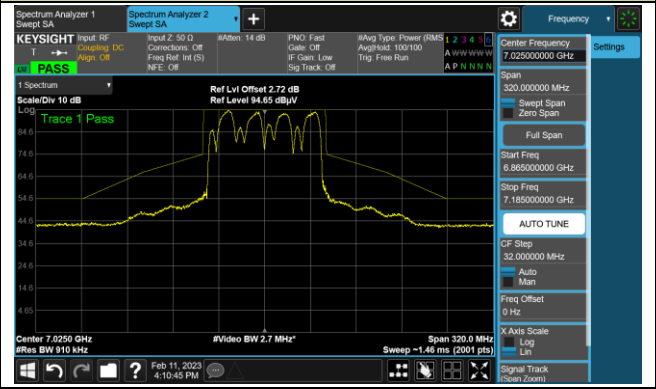

The Mask Data

802.11ax-HE80 In-Band Emission (N<sub>SS</sub>=1)

Channel 167 (6785MHz)

The Reference Level

The Mask Data

Channel 183 (6865MHz)

The Reference Level

The Mask Data

Channel 199 (6945MHz)

The Reference Level

The Mask Data

802.11ax-HE80 In-Band Emission (N<sub>ss</sub>=1)

Channel 215 (7025MHz)

The Reference Level

The Mask Data

802.11ax-HE160 In-Band Emission (N<sub>SS</sub>=1)

Channel 47 (6185MHz)

The Reference Level

The Mask Data

Channel 79 (6345MHz)

The Reference Level

The Mask Data

Channel 175 (6825MHz)

The Reference Level