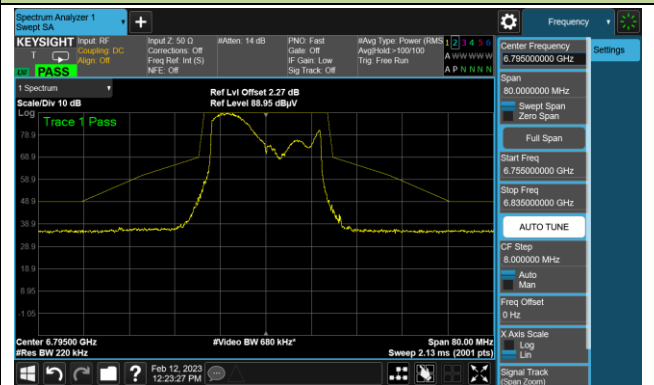

##### The Reference Level

##### The Mask Data

802.11be-EHT20 In-Band Emission (N<sub>ss</sub>=1)

Channel 161 (6755MHz)

The Reference Level

The Mask Data

Channel 169 (6795MHz)

The Reference Level

The Mask Data

Channel 177 (6835MHz)

The Reference Level

The Mask Data

802.11be-EHT20 In-Band Emission (N<sub>ss</sub>=1)

Channel 181 (6855MHz)

The Reference Level

The Mask Data

Channel 185 (6875MHz)