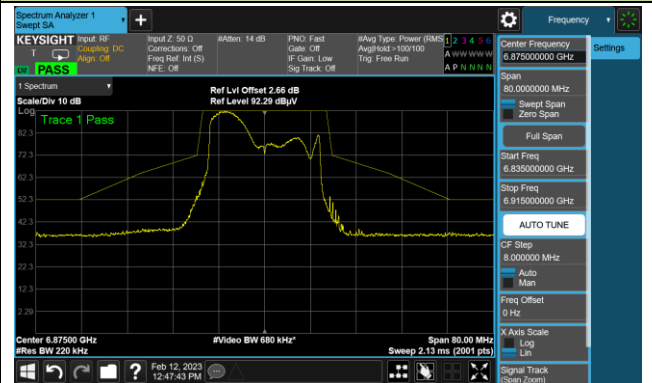

##### The Mask Data

802.11be-EHT20 In-Band Emission (N<sub>ss</sub>=1)

Channel 161 (6755MHz)

The Reference Level

The Mask Data

Channel 169 (6795MHz)

The Reference Level

The Mask Data

Channel 177 (6835MHz)

The Reference Level

The Mask Data

802.11be-EHT20 In-Band Emission (N<sub>ss</sub>=1)

Channel 181 (6855MHz)

The Reference Level

The Mask Data

Channel 185 (6875MHz)

The Reference Level

The Mask Data

Channel 189 (6895MHz)

The Reference Level

The Mask Data

802.11be-EHT20 In-Band Emission (N<sub>ss</sub>=1)

Channel 213 (7015MHz)

The Reference Level