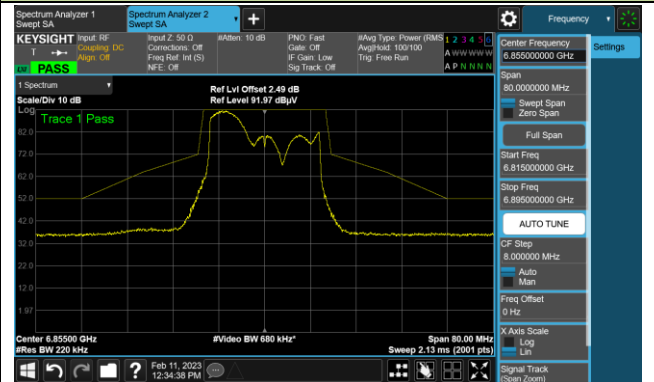

802.11ax-HE20 In-Band Emission (N<sub>ss</sub>=1)

Channel 181 (6855MHz)

The Reference Level

The Mask Data

Channel 185 (6875MHz)

The Reference Level

The Mask Data

Channel 189 (6895MHz)

The Reference Level

The Mask Data

802.11ax-HE20 In-Band Emission (N<sub>SS</sub>=1)

Channel 213 (7015MHz)

The Reference Level

The Mask Data

Channel 229 (7095MHz)

The Reference Level