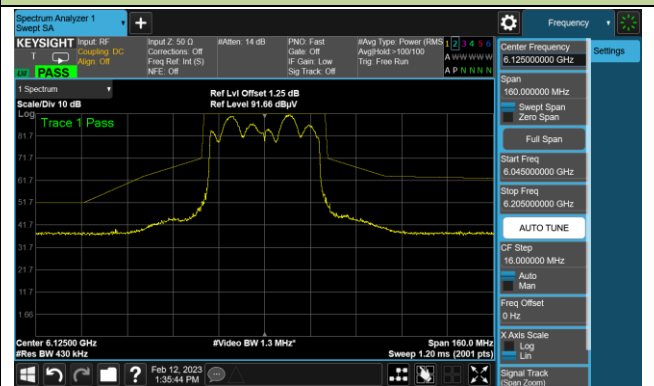

The Reference Level

The Mask Data

Channel 189 (6895MHz)

The Reference Level

The Mask Data

802.11be-EHT20 In-Band Emission (N<sub>ss</sub>=1)

Channel 213 (7015MHz)

The Reference Level

The Mask Data

Channel 229 (7095MHz)

The Reference Level

The Mask Data

802.11be-EHT40 In-Band Emission (N<sub>ss</sub>=1)

Channel 35 (6125MHz)

The Reference Level

The Mask Data

Channel 59 (6245MHz)

The Reference Level

The Mask Data

Channel 91 (6405MHz)

The Reference Level

The Mask Data