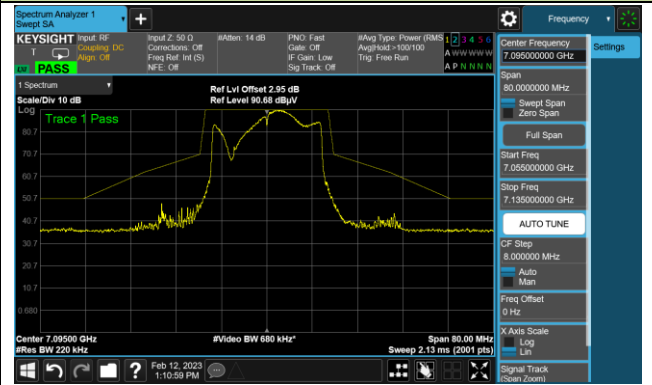

The Reference Level

The Mask Data

Channel 189 (6895MHz)

The Reference Level

The Mask Data

802.11be-EHT20 In-Band Emission (N<sub>ss</sub>=1)

Channel 213 (7015MHz)

The Reference Level

The Mask Data

Channel 229 (7095MHz)

The Reference Level

The Mask Data

802.11be-EHT40 In-Band Emission (N<sub>ss</sub>=1)

Channel 35 (6125MHz)

The Reference Level

The Mask Data

Channel 59 (6245MHz)

The Reference Level

The Mask Data

Channel 91 (6405MHz)

The Reference Level

The Mask Data