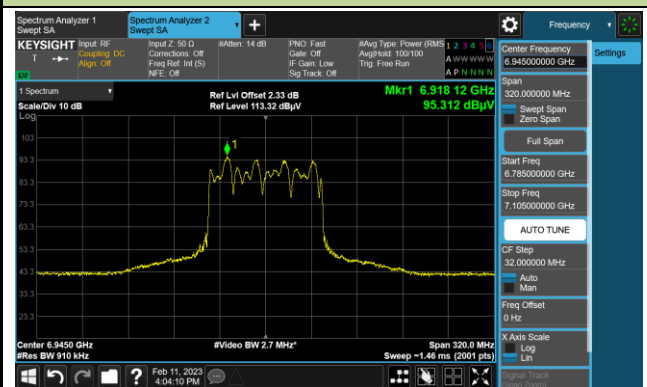

The Mask Data

802.11ax-HE80 In-Band Emission (N<sub>SS</sub>=1)

Channel 167 (6785MHz)

The Reference Level

The Mask Data

Channel 183 (6865MHz)

The Reference Level

The Mask Data

Channel 199 (6945MHz)

The Reference Level

The Mask Data

802.11ax-HE80 In-Band Emission (N<sub>ss</sub>=1)

Channel 215 (7025MHz)

The Reference Level

The Mask Data

802.11ax-HE160 In-Band Emission (N<sub>SS</sub>=1)