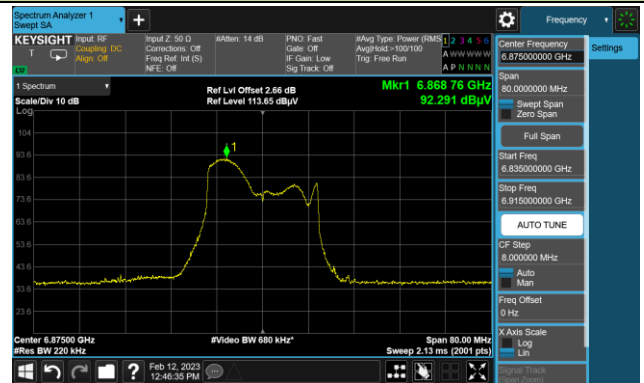

##### The Mask Data

802.11be-EHT20 In-Band Emission (N<sub>ss</sub>=1)

Channel 161 (6755MHz)

The Reference Level

The Mask Data

Channel 169 (6795MHz)

The Reference Level

The Mask Data

Channel 177 (6835MHz)

The Reference Level

The Mask Data

802.11be-EHT20 In-Band Emission (N<sub>ss</sub>=1)

Channel 181 (6855MHz)

The Reference Level

The Mask Data

Channel 185 (6875MHz)

The Reference Level

The Mask Data

Channel 189 (6895MHz)

The Reference Level

The Mask Data

802.11be-EHT20 In-Band Emission (N<sub>ss</sub>=1)

Channel 213 (7015MHz)

The Reference Level