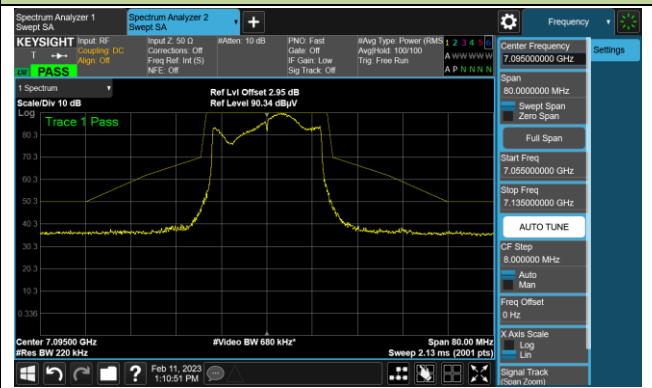

802.11ax-HE20 In-Band Emission (N<sub>ss</sub>=1)

Channel 181 (6855MHz)

The Reference Level

The Mask Data

Channel 185 (6875MHz)

The Reference Level

The Mask Data

Channel 189 (6895MHz)

The Reference Level

The Mask Data

802.11ax-HE20 In-Band Emission (N<sub>SS</sub>=1)

Channel 213 (7015MHz)

The Reference Level

The Mask Data

Channel 229 (7095MHz)

The Reference Level

The Mask Data

802.11ax-HE40 In-Band Emission (N<sub>ss</sub>=1)

Channel 35 (6125MHz)

The Reference Level

The Mask Data

Channel 59 (6245MHz)

The Reference Level

The Mask Data