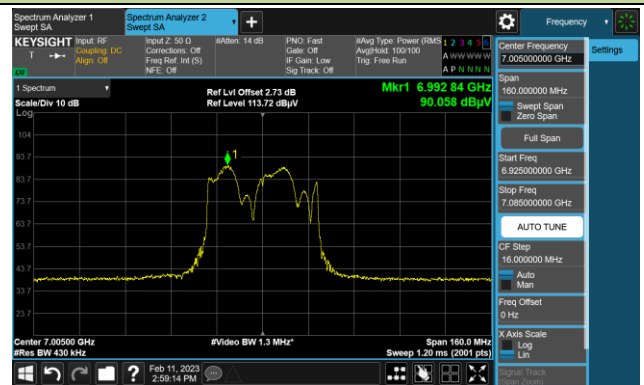

The Reference Level

The Mask Data

Channel 179 (6845MHz)

The Reference Level

The Mask Data

802.11ax-HE40 In-Band Emission (N<sub>ss</sub>=1)

Channel 187 (6865MHz)

The Reference Level

The Mask Data

Channel 211 (7005MHz)

The Reference Level

The Mask Data

Channel 227 (7085MHz)

The Reference Level

The Mask Data

802.11ax-HE80 In-Band Emission (N<sub>ss</sub>=1)