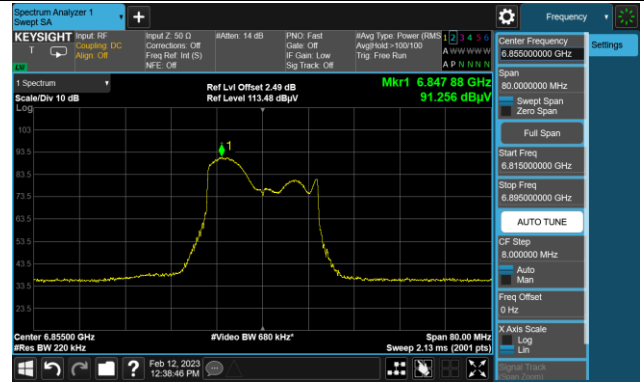

Channel 177 (6835MHz)

The Reference Level

The Mask Data

802.11be-EHT20 In-Band Emission (N<sub>ss</sub>=1)

Channel 181 (6855MHz)

The Reference Level

The Mask Data

Channel 185 (6875MHz)

The Reference Level

The Mask Data

Channel 189 (6895MHz)

The Reference Level

The Mask Data

802.11be-EHT20 In-Band Emission (N<sub>ss</sub>=1)

Channel 213 (7015MHz)

The Reference Level