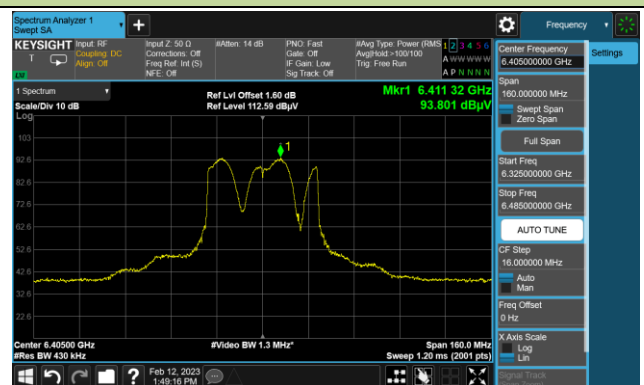

The Mask Data

Channel 229 (7095MHz)

The Reference Level

The Mask Data

802.11be-EHT40 In-Band Emission (N<sub>ss</sub>=1)

Channel 35 (6125MHz)

The Reference Level

The Mask Data

Channel 59 (6245MHz)

The Reference Level

The Mask Data

Channel 91 (6405MHz)

The Reference Level

The Mask Data