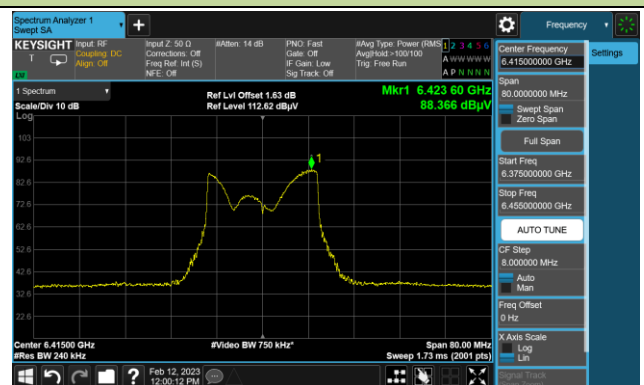

Channel 93 (6415MHz)

The Reference Level