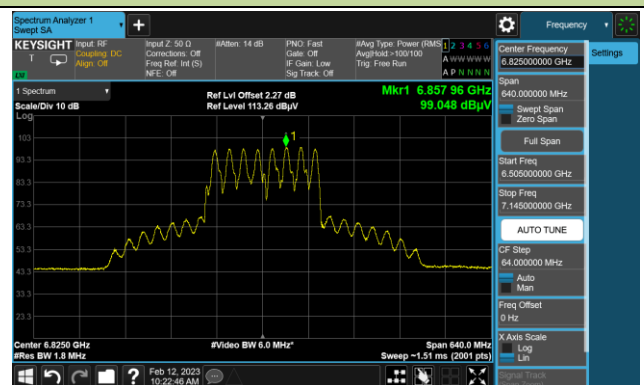

Channel 199 (6945MHz)

The Reference Level

The Mask Data

802.11ax-HE80 In-Band Emission (N<sub>ss</sub>=1)

Channel 215 (7025MHz)

The Reference Level

The Mask Data

802.11ax-HE160 In-Band Emission (N<sub>SS</sub>=1)

Channel 47 (6185MHz)

The Reference Level

The Mask Data

Channel 79 (6345MHz)

The Reference Level

The Mask Data

Channel 175 (6825MHz)

The Reference Level

The Mask Data

802.11ax-HE160 In-Band Emission (N<sub>SS</sub>=1)

## Channel 207 (6985MHz)