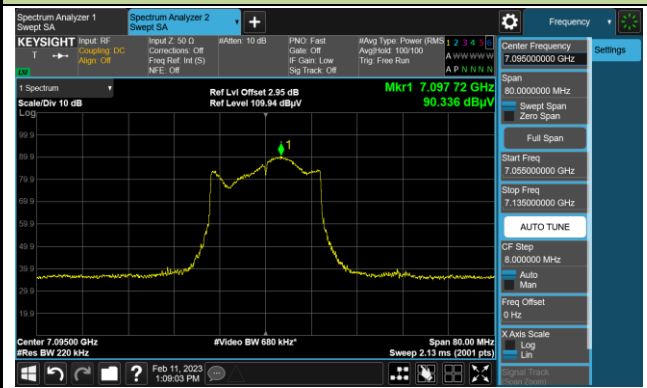

802.11ax-HE20 In-Band Emission (N<sub>ss</sub>=1)

Channel 181 (6855MHz)

The Reference Level

The Mask Data

Channel 185 (6875MHz)

The Reference Level

The Mask Data

Channel 189 (6895MHz)

The Reference Level

The Mask Data

802.11ax-HE20 In-Band Emission (N<sub>SS</sub>=1)

Channel 213 (7015MHz)

The Reference Level

The Mask Data

Channel 229 (7095MHz)

The Reference Level

The Mask Data

802.11ax-HE40 In-Band Emission (N<sub>ss</sub>=1)

Channel 35 (6125MHz)

The Reference Level

The Mask Data

Channel 59 (6245MHz)

The Reference Level

The Mask Data