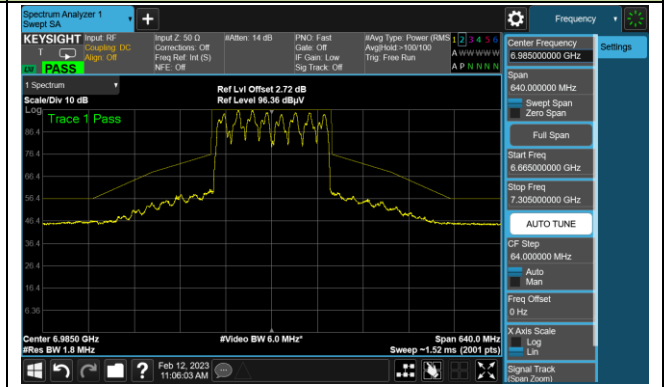

The Mask Data