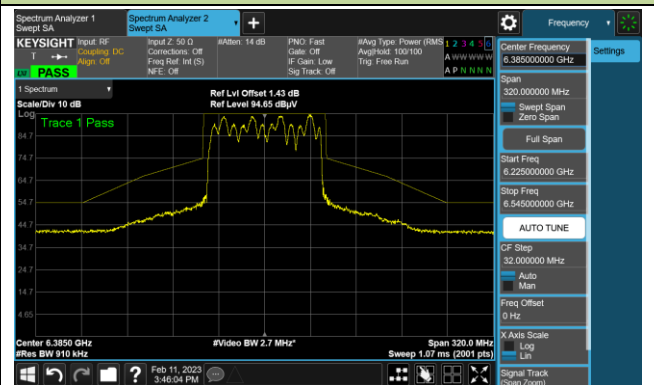

The Mask Data

Channel 211 (7005MHz)

The Reference Level

The Mask Data

Channel 227 (7085MHz)

The Reference Level

The Mask Data

802.11ax-HE80 In-Band Emission (N<sub>ss</sub>=1)

Channel 39 (6145MHz)

The Reference Level

The Mask Data

Channel 55 (6225MHz)

The Reference Level

The Mask Data

Channel 87 (6385MHz)

The Reference Level

The Mask Data

802.11ax-HE80 In-Band Emission (N<sub>SS</sub>=1)

Channel 167 (6785MHz)

The Reference Level

The Mask Data

Channel 183 (6865MHz)

The Reference Level

The Mask Data