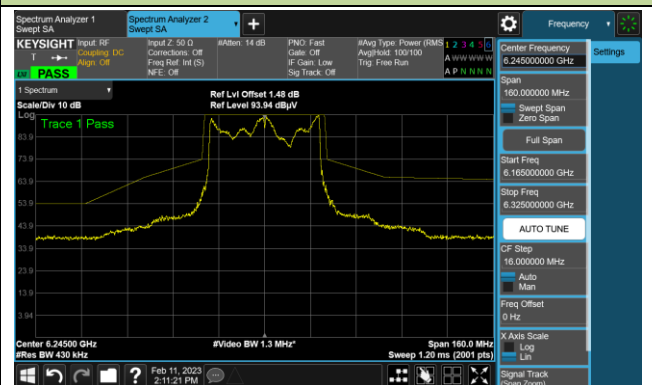

The Mask Data

802.11ax-HE40 In-Band Emission (N<sub>ss</sub>=1)

Channel 35 (6125MHz)

The Reference Level

The Mask Data

Channel 59 (6245MHz)

The Reference Level

The Mask Data

Channel 91 (6405MHz)

The Reference Level

The Mask Data

802.11ax-HE40 In-Band Emission (N<sub>ss</sub>=1)

Channel 163 (6765MHz)

The Reference Level

The Mask Data

Channel 171 (6805MHz)