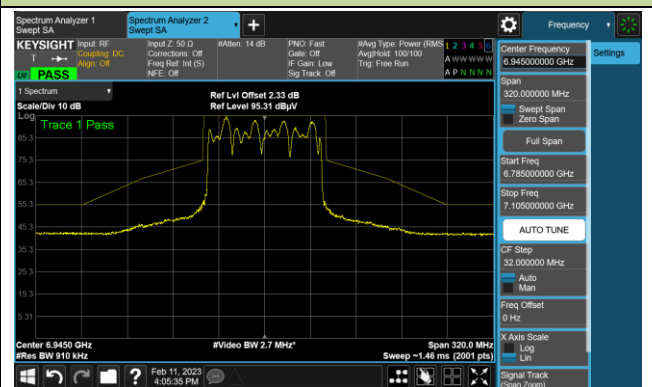

The Mask Data

802.11ax-HE80 In-Band Emission (N<sub>SS</sub>=1)

Channel 167 (6785MHz)

The Reference Level

The Mask Data

Channel 183 (6865MHz)

The Reference Level

The Mask Data

Channel 199 (6945MHz)

The Reference Level

The Mask Data

802.11ax-HE80 In-Band Emission (N<sub>ss</sub>=1)

Channel 215 (7025MHz)

The Reference Level

The Mask Data

802.11ax-HE160 In-Band Emission (N<sub>SS</sub>=1)