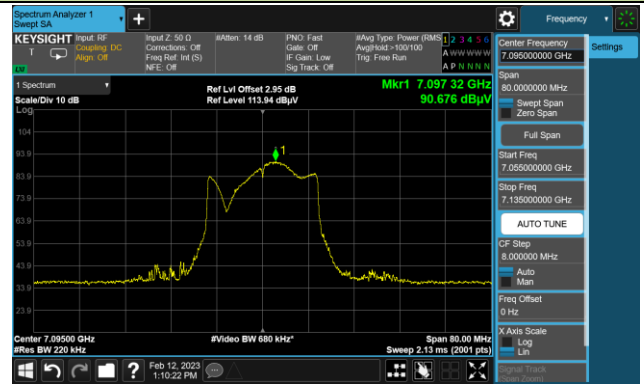

The Reference Level

The Mask Data

Channel 189 (6895MHz)

The Reference Level

The Mask Data

802.11be-EHT20 In-Band Emission (N<sub>ss</sub>=1)

Channel 213 (7015MHz)

The Reference Level

The Mask Data

Channel 229 (7095MHz)

The Reference Level

The Mask Data

802.11be-EHT40 In-Band Emission (N<sub>ss</sub>=1)

Channel 35 (6125MHz)

The Reference Level

The Mask Data