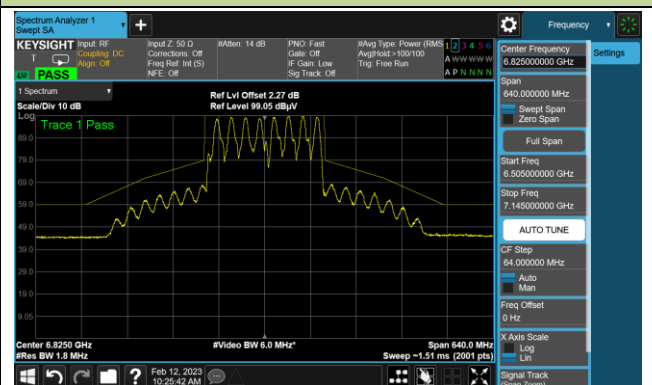

The Mask Data