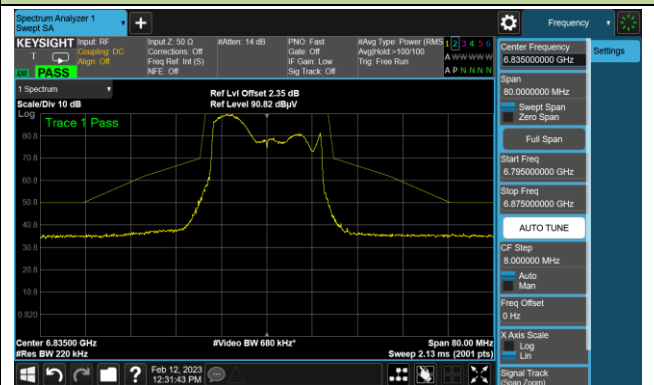

##### The Reference Level

##### The Mask Data

802.11be-EHT20 In-Band Emission (N<sub>ss</sub>=1)

Channel 161 (6755MHz)

The Reference Level

The Mask Data

Channel 169 (6795MHz)

The Reference Level

The Mask Data

Channel 177 (6835MHz)

The Reference Level

The Mask Data

802.11be-EHT20 In-Band Emission (N<sub>ss</sub>=1)

Channel 181 (6855MHz)

The Reference Level

The Mask Data

Channel 185 (6875MHz)