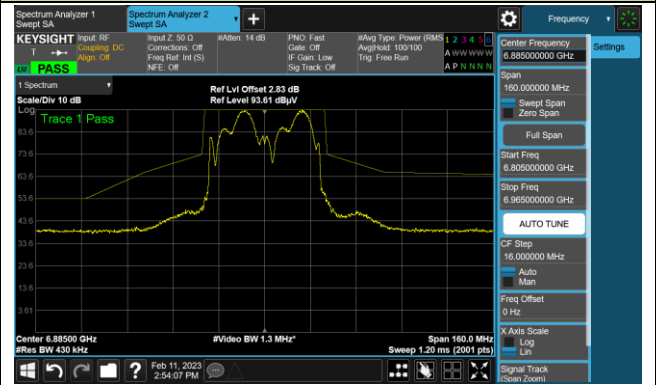

The Reference Level

The Mask Data

Channel 179 (6845MHz)

The Reference Level

The Mask Data

802.11ax-HE40 In-Band Emission (N<sub>ss</sub>=1)

Channel 187 (6865MHz)

The Reference Level

The Mask Data

Channel 211 (7005MHz)

The Reference Level

The Mask Data

Channel 227 (7085MHz)

The Reference Level

The Mask Data

802.11ax-HE80 In-Band Emission (N<sub>ss</sub>=1)