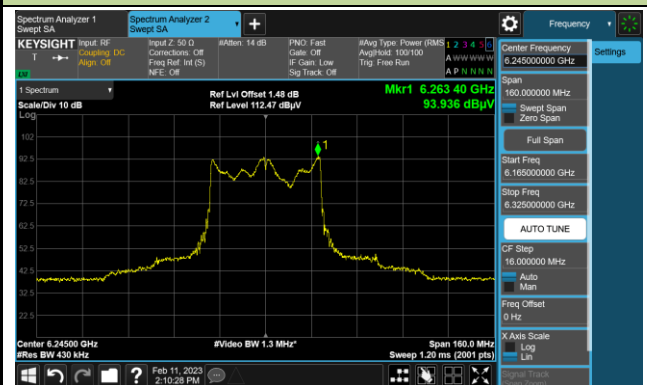

The Reference Level

The Mask Data

802.11ax-HE20 In-Band Emission (N<sub>SS</sub>=1)

Channel 213 (7015MHz)

The Reference Level

The Mask Data

Channel 229 (7095MHz)

The Reference Level

The Mask Data

802.11ax-HE40 In-Band Emission (N<sub>ss</sub>=1)

Channel 35 (6125MHz)

The Reference Level

The Mask Data

Channel 59 (6245MHz)

The Reference Level

The Mask Data

Channel 91 (6405MHz)

The Reference Level

The Mask Data

802.11ax-HE40 In-Band Emission (N<sub>ss</sub>=1)

Channel 163 (6765MHz)

The Reference Level

The Mask Data

Channel 171 (6805MHz)