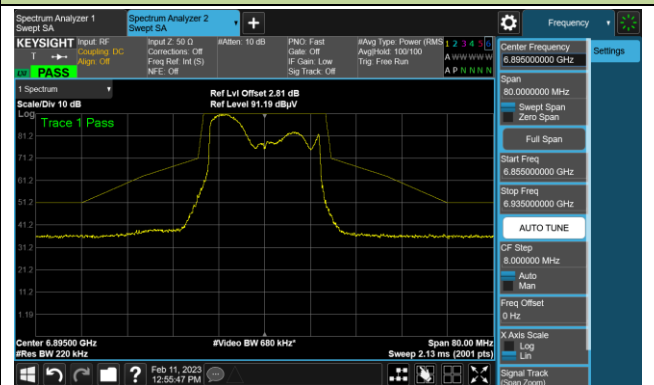

802.11ax-HE20 In-Band Emission (N<sub>ss</sub>=1)

Channel 181 (6855MHz)

The Reference Level

The Mask Data

Channel 185 (6875MHz)

The Reference Level

The Mask Data

Channel 189 (6895MHz)

The Reference Level

The Mask Data

802.11ax-HE20 In-Band Emission (N<sub>SS</sub>=1)

Channel 213 (7015MHz)

The Reference Level

The Mask Data

Channel 229 (7095MHz)

The Reference Level