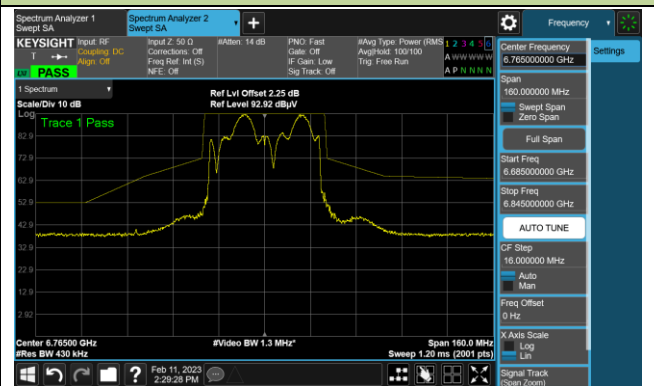

Channel 91 (6405MHz)

The Reference Level

The Mask Data

802.11ax-HE40 In-Band Emission (N<sub>ss</sub>=1)

Channel 163 (6765MHz)

The Reference Level

The Mask Data

Channel 171 (6805MHz)

The Reference Level

The Mask Data

Channel 179 (6845MHz)

The Reference Level

The Mask Data

802.11ax-HE40 In-Band Emission (N<sub>ss</sub>=1)

Channel 187 (6865MHz)

The Reference Level