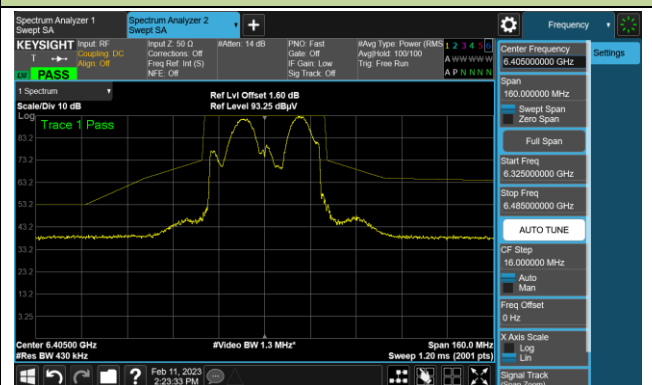

The Mask Data

802.11ax-HE40 In-Band Emission (N<sub>ss</sub>=1)

Channel 35 (6125MHz)

The Reference Level

The Mask Data

Channel 59 (6245MHz)

The Reference Level

The Mask Data

Channel 91 (6405MHz)

The Reference Level

The Mask Data

802.11ax-HE40 In-Band Emission (N<sub>ss</sub>=1)

Channel 163 (6765MHz)

The Reference Level

The Mask Data

Channel 171 (6805MHz)