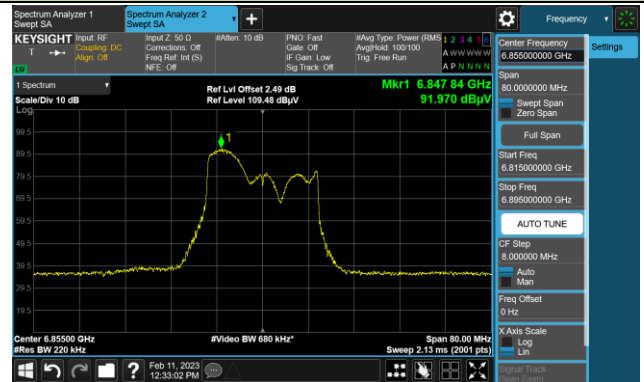

802.11ax-HE20 In-Band Emission (N<sub>ss</sub>=1)

Channel 181 (6855MHz)

The Reference Level

The Mask Data

Channel 185 (6875MHz)

The Reference Level

The Mask Data

Channel 189 (6895MHz)

The Reference Level

The Mask Data

802.11ax-HE20 In-Band Emission (N<sub>SS</sub>=1)

Channel 213 (7015MHz)

The Reference Level

The Mask Data

Channel 229 (7095MHz)

The Reference Level