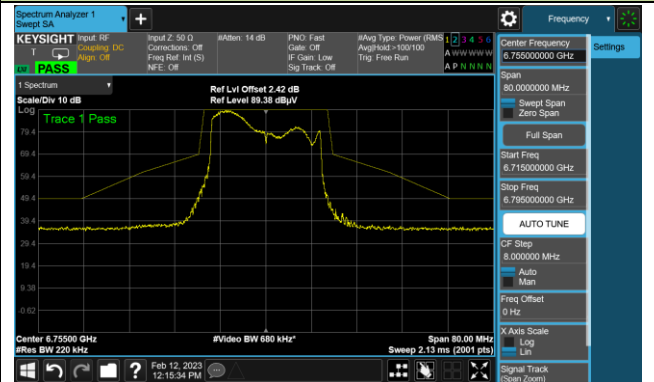

##### The Reference Level

##### The Mask Data

802.11be-EHT20 In-Band Emission (N<sub>ss</sub>=1)

Channel 161 (6755MHz)

The Reference Level

The Mask Data

Channel 169 (6795MHz)

The Reference Level

The Mask Data

Channel 177 (6835MHz)

The Reference Level

The Mask Data

802.11be-EHT20 In-Band Emission (N<sub>ss</sub>=1)

Channel 181 (6855MHz)

The Reference Level

The Mask Data

Channel 185 (6875MHz)