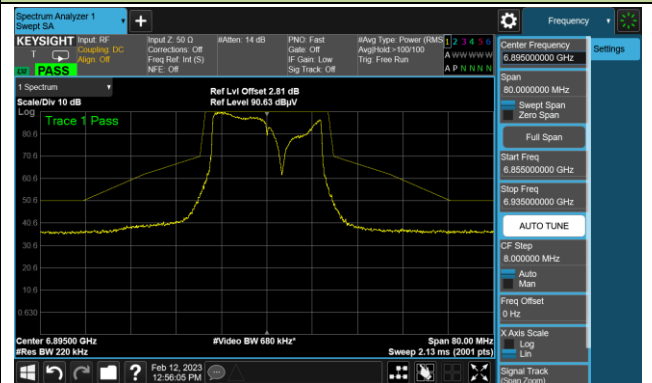

Channel 177 (6835MHz)

The Reference Level

The Mask Data

802.11be-EHT20 In-Band Emission (N<sub>ss</sub>=1)

Channel 181 (6855MHz)

The Reference Level

The Mask Data

Channel 185 (6875MHz)

The Reference Level

The Mask Data

Channel 189 (6895MHz)

The Reference Level

The Mask Data

802.11be-EHT20 In-Band Emission (N<sub>ss</sub>=1)

Channel 213 (7015MHz)

The Reference Level

The Mask Data

Channel 229 (7095MHz)

The Reference Level

The Mask Data

802.11be-EHT40 In-Band Emission (N<sub>ss</sub>=1)

Channel 35 (6125MHz)

The Reference Level

The Mask Data

Channel 59 (6245MHz)

The Reference Level

The Mask Data

Channel 91 (6405MHz)

The Reference Level

The Mask Data