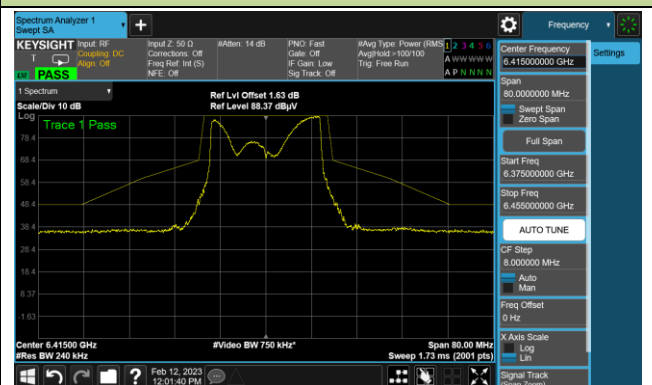

The Mask Data