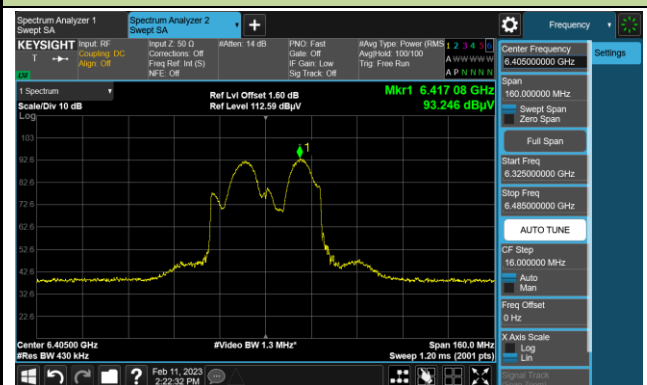

The Mask Data

802.11ax-HE40 In-Band Emission (N<sub>ss</sub>=1)

Channel 35 (6125MHz)

The Reference Level

The Mask Data

Channel 59 (6245MHz)

The Reference Level

The Mask Data

Channel 91 (6405MHz)

The Reference Level

The Mask Data

802.11ax-HE40 In-Band Emission (N<sub>ss</sub>=1)

Channel 163 (6765MHz)

The Reference Level

The Mask Data

Channel 171 (6805MHz)