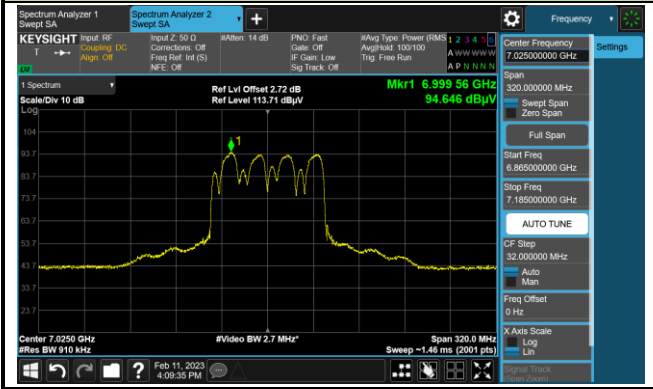

Channel 199 (6945MHz)

The Reference Level

The Mask Data

802.11ax-HE80 In-Band Emission (N<sub>ss</sub>=1)

Channel 215 (7025MHz)

The Reference Level

The Mask Data

802.11ax-HE160 In-Band Emission (N<sub>SS</sub>=1)

Channel 47 (6185MHz)

The Reference Level

The Mask Data

Channel 79 (6345MHz)

The Reference Level

The Mask Data

Channel 175 (6825MHz)

The Reference Level