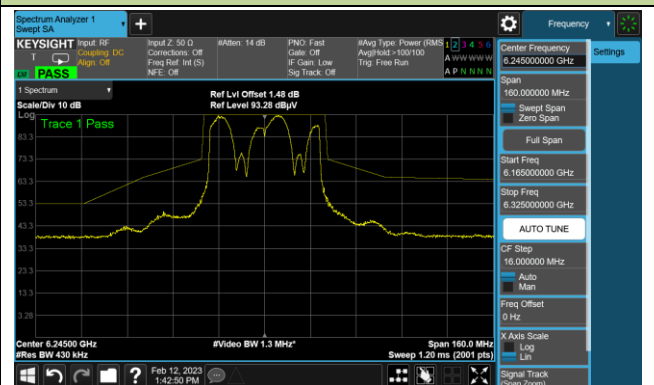

The Reference Level

The Mask Data

Channel 189 (6895MHz)

The Reference Level

The Mask Data

802.11be-EHT20 In-Band Emission (N<sub>ss</sub>=1)

Channel 213 (7015MHz)

The Reference Level

The Mask Data

Channel 229 (7095MHz)

The Reference Level

The Mask Data

802.11be-EHT40 In-Band Emission (N<sub>ss</sub>=1)

Channel 35 (6125MHz)

The Reference Level

The Mask Data

Channel 59 (6245MHz)

The Reference Level

The Mask Data

Channel 91 (6405MHz)

The Reference Level

The Mask Data