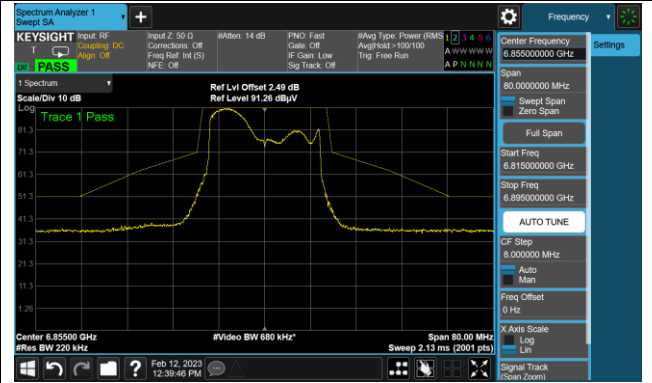

##### The Mask Data

802.11be-EHT20 In-Band Emission (N<sub>ss</sub>=1)

Channel 161 (6755MHz)

The Reference Level

The Mask Data

Channel 169 (6795MHz)

The Reference Level

The Mask Data

Channel 177 (6835MHz)

The Reference Level

The Mask Data

802.11be-EHT20 In-Band Emission (N<sub>ss</sub>=1)

Channel 181 (6855MHz)

The Reference Level

The Mask Data

Channel 185 (6875MHz)

The Reference Level

The Mask Data

Channel 189 (6895MHz)

The Reference Level

The Mask Data

802.11be-EHT20 In-Band Emission (N<sub>ss</sub>=1)

Channel 213 (7015MHz)

The Reference Level