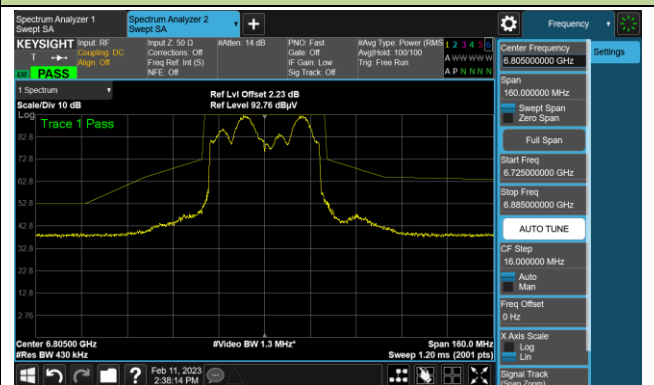

Channel 91 (6405MHz)

The Reference Level

The Mask Data

802.11ax-HE40 In-Band Emission (N<sub>ss</sub>=1)

Channel 163 (6765MHz)

The Reference Level

The Mask Data

Channel 171 (6805MHz)

The Reference Level

The Mask Data

Channel 179 (6845MHz)

The Reference Level

The Mask Data

802.11ax-HE40 In-Band Emission (N<sub>ss</sub>=1)

Channel 187 (6865MHz)

The Reference Level