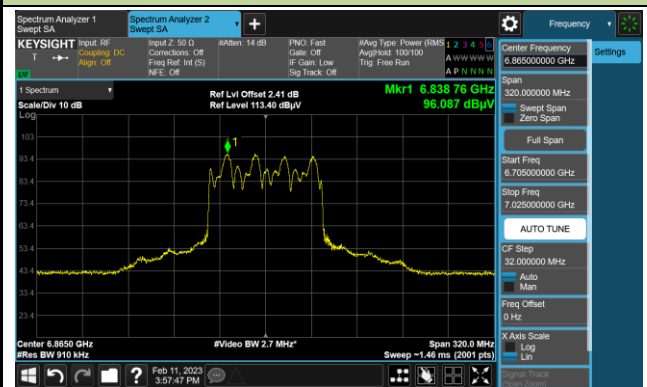

The Mask Data

802.11ax-HE80 In-Band Emission (N<sub>SS</sub>=1)

Channel 167 (6785MHz)

The Reference Level

The Mask Data

Channel 183 (6865MHz)

The Reference Level

The Mask Data

Channel 199 (6945MHz)

The Reference Level

The Mask Data

802.11ax-HE80 In-Band Emission (N<sub>ss</sub>=1)

Channel 215 (7025MHz)

The Reference Level

The Mask Data

802.11ax-HE160 In-Band Emission (N<sub>SS</sub>=1)