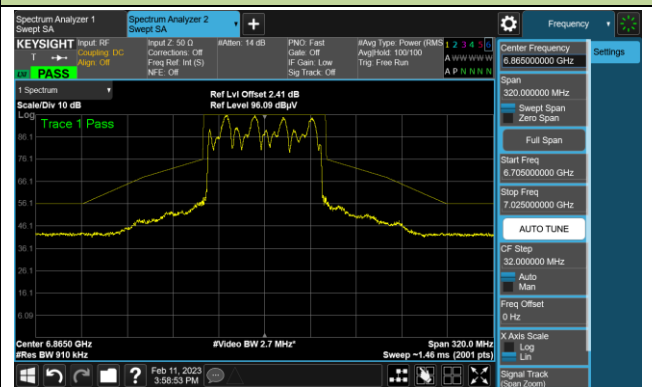

The Mask Data

802.11ax-HE80 In-Band Emission (N<sub>SS</sub>=1)

Channel 167 (6785MHz)

The Reference Level

The Mask Data

Channel 183 (6865MHz)

The Reference Level

The Mask Data

Channel 199 (6945MHz)

The Reference Level

The Mask Data

802.11ax-HE80 In-Band Emission (N<sub>ss</sub>=1)

Channel 215 (7025MHz)

The Reference Level

The Mask Data

802.11ax-HE160 In-Band Emission (N<sub>SS</sub>=1)