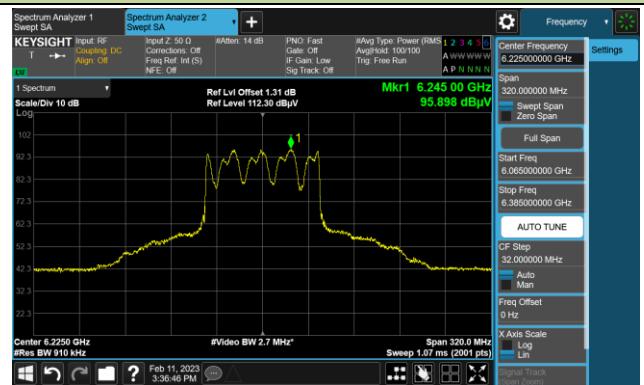

Channel 39 (6145MHz)

The Reference Level

The Mask Data

Channel 55 (6225MHz)

The Reference Level

The Mask Data

Channel 87 (6385MHz)

The Reference Level

The Mask Data

802.11ax-HE80 In-Band Emission (N<sub>SS</sub>=1)

Channel 167 (6785MHz)

The Reference Level

The Mask Data

Channel 183 (6865MHz)

The Reference Level

The Mask Data