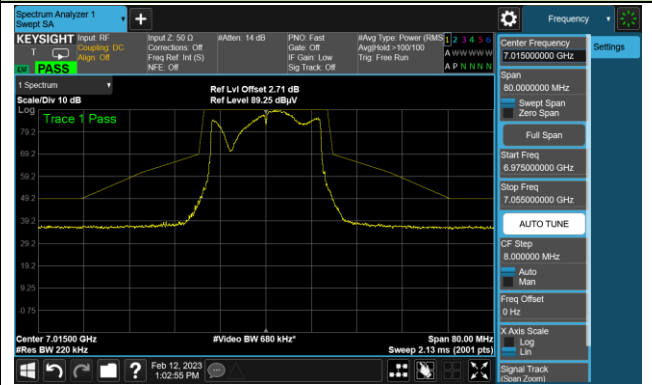

Channel 177 (6835MHz)

The Reference Level

The Mask Data

802.11be-EHT20 In-Band Emission (N<sub>ss</sub>=1)

Channel 181 (6855MHz)

The Reference Level

The Mask Data

Channel 185 (6875MHz)

The Reference Level

The Mask Data

Channel 189 (6895MHz)

The Reference Level

The Mask Data

802.11be-EHT20 In-Band Emission (N<sub>ss</sub>=1)

Channel 213 (7015MHz)

The Reference Level

The Mask Data

Channel 229 (7095MHz)

The Reference Level

The Mask Data

802.11be-EHT40 In-Band Emission (N<sub>ss</sub>=1)

Channel 35 (6125MHz)

The Reference Level

The Mask Data