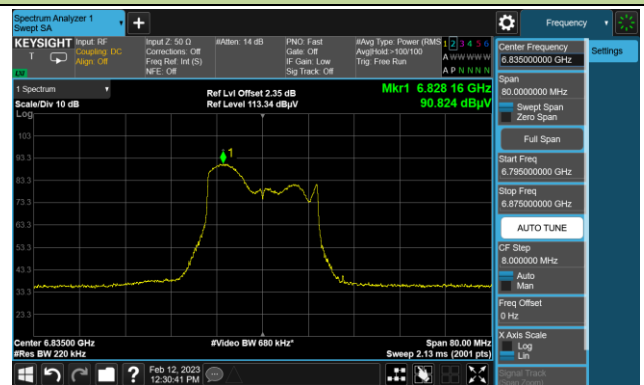

##### The Reference Level

##### The Mask Data

802.11be-EHT20 In-Band Emission (N<sub>ss</sub>=1)

Channel 161 (6755MHz)

The Reference Level

The Mask Data

Channel 169 (6795MHz)

The Reference Level

The Mask Data

Channel 177 (6835MHz)

The Reference Level

The Mask Data

802.11be-EHT20 In-Band Emission (N<sub>ss</sub>=1)

Channel 181 (6855MHz)

The Reference Level

The Mask Data

Channel 185 (6875MHz)