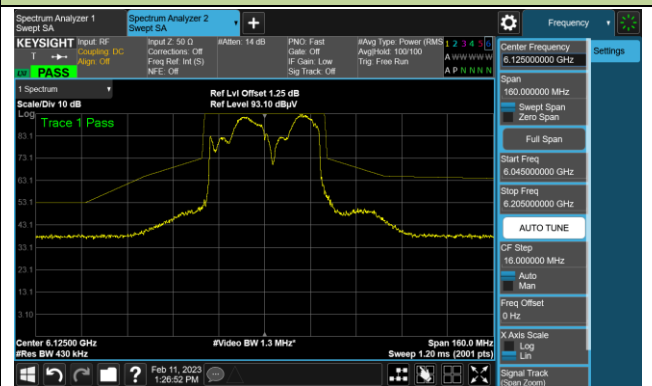

The Mask Data

802.11ax-HE40 In-Band Emission (N<sub>ss</sub>=1)

Channel 35 (6125MHz)

The Reference Level

The Mask Data

Channel 59 (6245MHz)

The Reference Level

The Mask Data