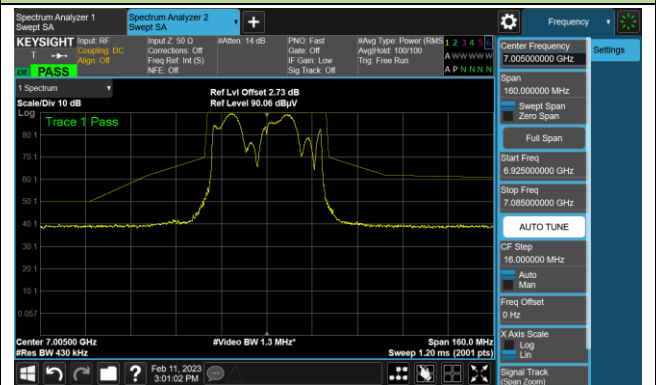

The Reference Level

The Mask Data

Channel 179 (6845MHz)

The Reference Level

The Mask Data

802.11ax-HE40 In-Band Emission (N<sub>ss</sub>=1)

Channel 187 (6865MHz)

The Reference Level

The Mask Data

Channel 211 (7005MHz)

The Reference Level

The Mask Data

Channel 227 (7085MHz)

The Reference Level

The Mask Data

802.11ax-HE80 In-Band Emission (N<sub>ss</sub>=1)

Channel 39 (6145MHz)

The Reference Level

The Mask Data

Channel 55 (6225MHz)

The Reference Level

The Mask Data

Channel 87 (6385MHz)

The Reference Level