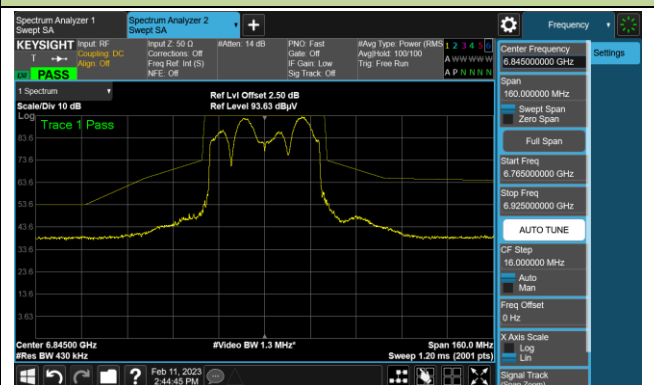

The Reference Level

The Mask Data

Channel 179 (6845MHz)

The Reference Level

The Mask Data

802.11ax-HE40 In-Band Emission (N<sub>ss</sub>=1)

Channel 187 (6865MHz)

The Reference Level

The Mask Data

Channel 211 (7005MHz)

The Reference Level

The Mask Data

Channel 227 (7085MHz)

The Reference Level

The Mask Data

802.11ax-HE80 In-Band Emission (N<sub>ss</sub>=1)