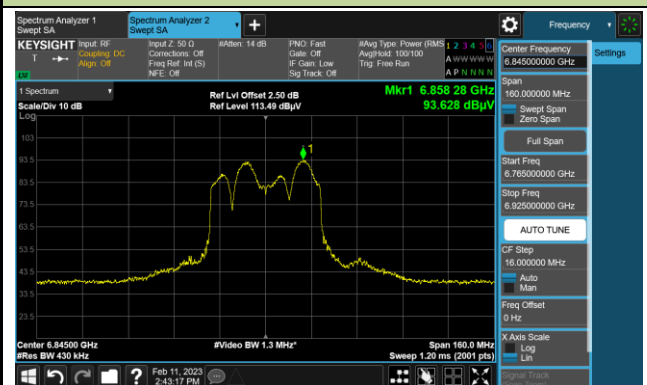

The Reference Level

The Mask Data

Channel 179 (6845MHz)

The Reference Level

The Mask Data

802.11ax-HE40 In-Band Emission (N<sub>ss</sub>=1)

Channel 187 (6865MHz)

The Reference Level

The Mask Data

Channel 211 (7005MHz)

The Reference Level

The Mask Data

Channel 227 (7085MHz)

The Reference Level

The Mask Data

802.11ax-HE80 In-Band Emission (N<sub>ss</sub>=1)