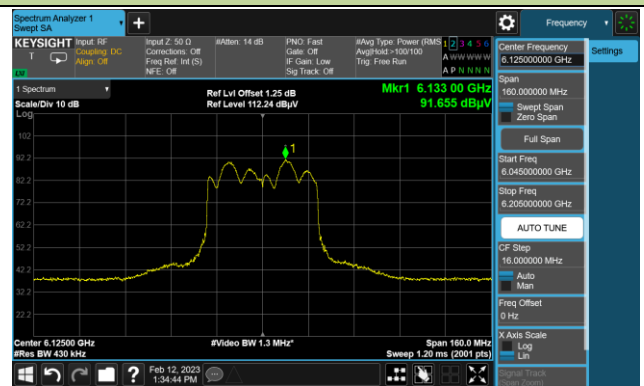

The Reference Level

The Mask Data

Channel 189 (6895MHz)

The Reference Level

The Mask Data

802.11be-EHT20 In-Band Emission (N<sub>ss</sub>=1)

Channel 213 (7015MHz)

The Reference Level

The Mask Data

Channel 229 (7095MHz)

The Reference Level

The Mask Data

802.11be-EHT40 In-Band Emission (N<sub>ss</sub>=1)

Channel 35 (6125MHz)

The Reference Level

The Mask Data

Channel 59 (6245MHz)

The Reference Level

The Mask Data

Channel 91 (6405MHz)

The Reference Level

The Mask Data