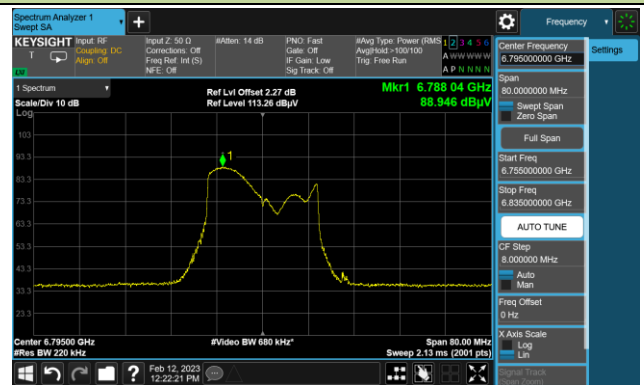

##### The Reference Level

##### The Mask Data

802.11be-EHT20 In-Band Emission (N<sub>ss</sub>=1)

Channel 161 (6755MHz)

The Reference Level

The Mask Data

Channel 169 (6795MHz)

The Reference Level

The Mask Data

Channel 177 (6835MHz)

The Reference Level

The Mask Data

802.11be-EHT20 In-Band Emission (N<sub>ss</sub>=1)

Channel 181 (6855MHz)

The Reference Level

The Mask Data

Channel 185 (6875MHz)