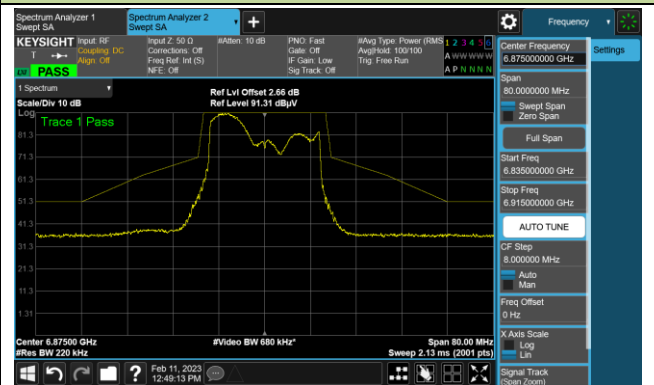

802.11ax-HE20 In-Band Emission (N<sub>ss</sub>=1)

Channel 181 (6855MHz)

The Reference Level

The Mask Data

Channel 185 (6875MHz)

The Reference Level

The Mask Data

Channel 189 (6895MHz)

The Reference Level

The Mask Data

802.11ax-HE20 In-Band Emission (N<sub>SS</sub>=1)

Channel 213 (7015MHz)

The Reference Level

The Mask Data

Channel 229 (7095MHz)

The Reference Level