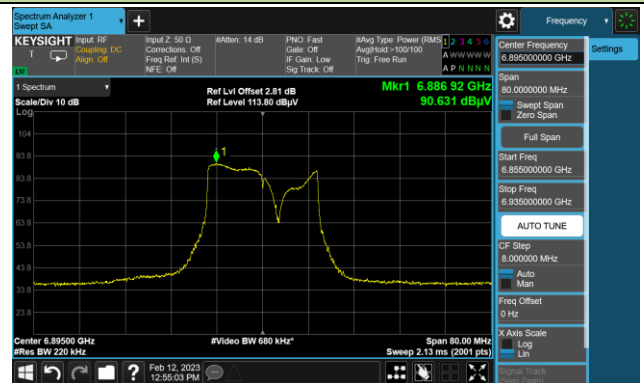

Channel 177 (6835MHz)

The Reference Level

The Mask Data

802.11be-EHT20 In-Band Emission (N<sub>ss</sub>=1)

Channel 181 (6855MHz)

The Reference Level

The Mask Data

Channel 185 (6875MHz)

The Reference Level

The Mask Data

Channel 189 (6895MHz)

The Reference Level

The Mask Data

802.11be-EHT20 In-Band Emission (N<sub>ss</sub>=1)

Channel 213 (7015MHz)

The Reference Level

The Mask Data

Channel 229 (7095MHz)

The Reference Level

The Mask Data

802.11be-EHT40 In-Band Emission (N<sub>ss</sub>=1)

Channel 35 (6125MHz)

The Reference Level

The Mask Data