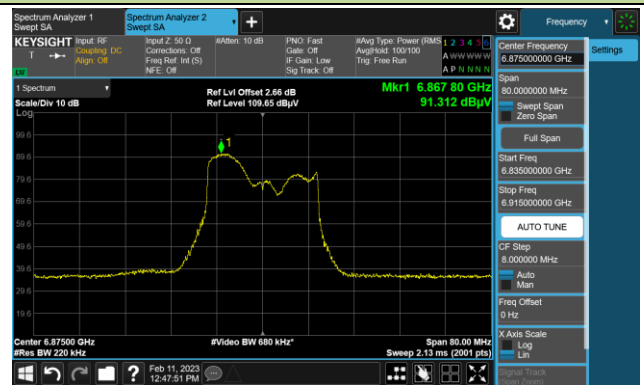

802.11ax-HE20 In-Band Emission (N<sub>ss</sub>=1)

Channel 181 (6855MHz)

The Reference Level

The Mask Data

Channel 185 (6875MHz)

The Reference Level

The Mask Data

Channel 189 (6895MHz)

The Reference Level

The Mask Data

802.11ax-HE20 In-Band Emission (N<sub>SS</sub>=1)

Channel 213 (7015MHz)

The Reference Level

The Mask Data

Channel 229 (7095MHz)

The Reference Level