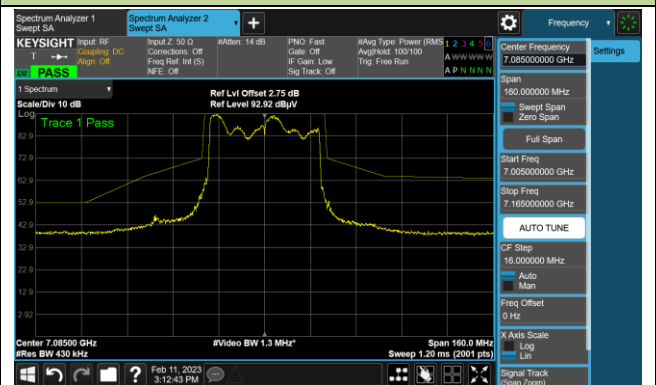

The Reference Level

The Mask Data

Channel 179 (6845MHz)

The Reference Level

The Mask Data

802.11ax-HE40 In-Band Emission (N<sub>ss</sub>=1)

Channel 187 (6865MHz)

The Reference Level

The Mask Data

Channel 211 (7005MHz)

The Reference Level

The Mask Data

Channel 227 (7085MHz)

The Reference Level

The Mask Data

802.11ax-HE80 In-Band Emission (N<sub>ss</sub>=1)

Channel 39 (6145MHz)

The Reference Level

The Mask Data

Channel 55 (6225MHz)

The Reference Level

The Mask Data

Channel 87 (6385MHz)

The Reference Level