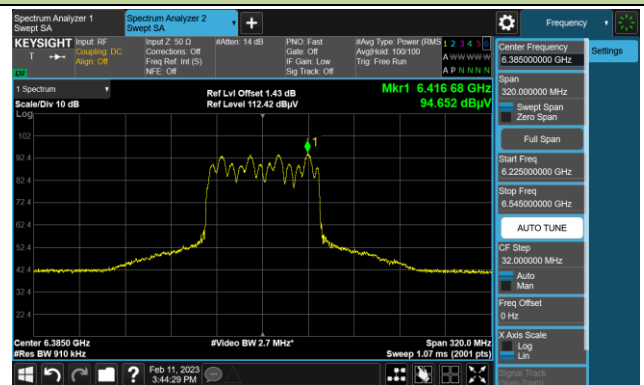

Channel 39 (6145MHz)

The Reference Level

The Mask Data

Channel 55 (6225MHz)

The Reference Level

The Mask Data

Channel 87 (6385MHz)

The Reference Level

The Mask Data

802.11ax-HE80 In-Band Emission (N<sub>SS</sub>=1)

Channel 167 (6785MHz)

The Reference Level

The Mask Data

Channel 183 (6865MHz)

The Reference Level

The Mask Data