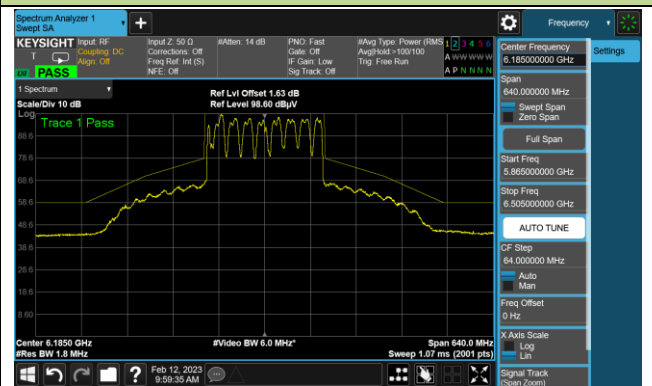

Channel 199 (6945MHz)

The Reference Level

The Mask Data

802.11ax-HE80 In-Band Emission (N<sub>ss</sub>=1)

Channel 215 (7025MHz)

The Reference Level

The Mask Data

802.11ax-HE160 In-Band Emission (N<sub>SS</sub>=1)

Channel 47 (6185MHz)

The Reference Level

The Mask Data

Channel 79 (6345MHz)

The Reference Level

The Mask Data

Channel 175 (6825MHz)

The Reference Level