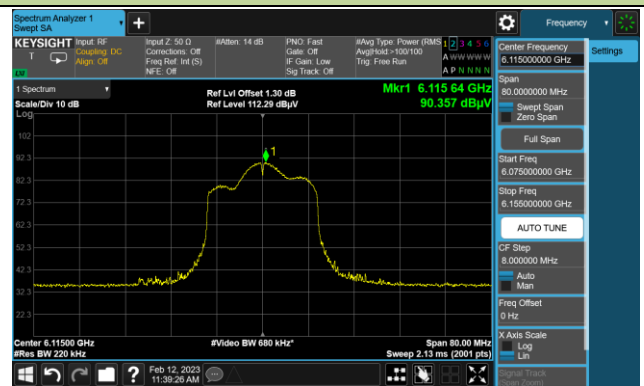

802.11be-EHT20 In-Band Emission (N_{ss}=1)

Channel 33 (6115MHz)

The Reference Level