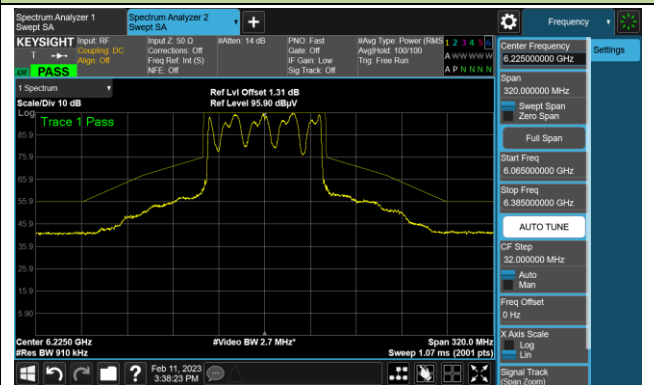

The Mask Data

Channel 211 (7005MHz)

The Reference Level

The Mask Data

Channel 227 (7085MHz)

The Reference Level

The Mask Data

802.11ax-HE80 In-Band Emission (N<sub>ss</sub>=1)

Channel 39 (6145MHz)

The Reference Level

The Mask Data

Channel 55 (6225MHz)

The Reference Level

The Mask Data

Channel 87 (6385MHz)

The Reference Level

The Mask Data

802.11ax-HE80 In-Band Emission (N<sub>SS</sub>=1)

Channel 167 (6785MHz)

The Reference Level

The Mask Data

Channel 183 (6865MHz)

The Reference Level

The Mask Data