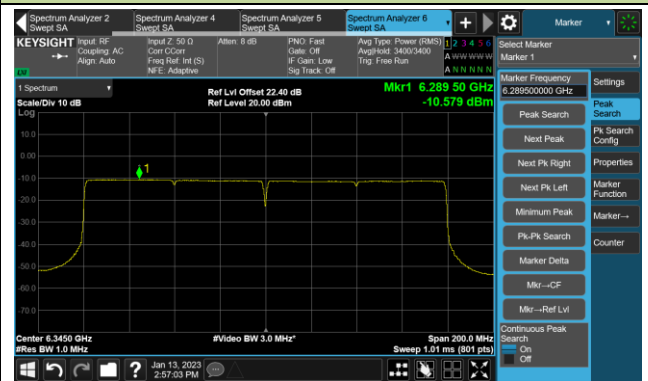

Channel 211 (7005MHz)

802.11ax-HE80 Power Spectral Density- Ant 3 (Nss = 1)

Channel 39 (6145MHz)

Channel 55 (6225MHz)

Channel 87 (6385MHz)

Channel 167 (6785MHz)

Channel 183 (6865MHz)

Channel 199 (6945MHz)

Channel 215 (7025MHz)

## 802.11ax-HE160 Power Spectral Density- Ant 3 (Nss = 1)

Channel 47 (6185MHz)

Channel 79 (6345MHz)

Channel 175 (6825MHz)

Channel 207 (6985MHz)