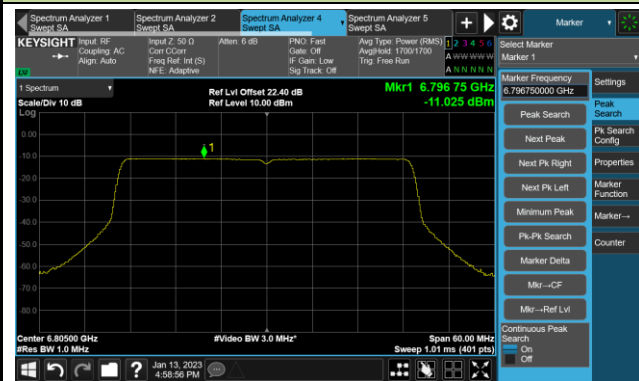

Channel 185 (6875MHz)

802.11ax-HE20 Power Spectral Density- Ant 3 (Nss = 1)

Channel 189 (6895MHz)

Channel 213 (7015MHz)

Channel 229 (7095MHz)

## 802.11ax-HE40 Power Spectral Density- Ant 3 (Nss = 1)

Channel 35 (6125MHz)

Channel 59 (6245MHz)

Channel 91 (6405MHz)

Channel 163 (6765MHz)

Channel 171 (6805MHz)

Channel 179 (6845MHz)

Channel 187 (6885MHz)

Channel 211 (7005MHz)

802.11ax-HE80 Power Spectral Density- Ant 3 (Nss = 1)

Channel 39 (6145MHz)

Channel 55 (6225MHz)

Channel 87 (6385MHz)

Channel 167 (6785MHz)

Channel 183 (6865MHz)

Channel 199 (6945MHz)