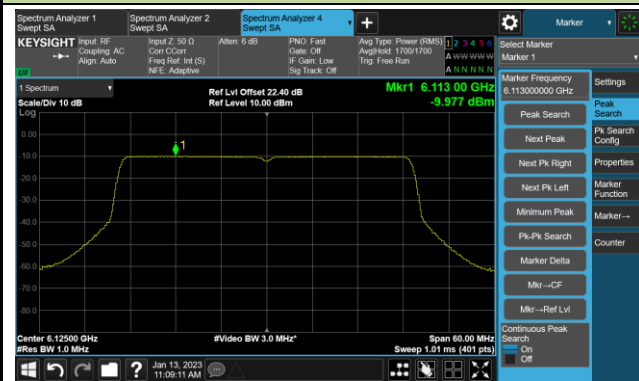

## 802.11ax-HE20 Power Spectral Density- Ant 3 (NSS = 1)

Channel 33 (6115MHz)

Channel 61 (6255MHz)

Channel 93 (6415MHz)

Channel 161 (6755MHz)

Channel 169 (6795MHz)

Channel 177 (6835MHz)

Channel 181 (6855MHz)

Channel 185 (6875MHz)

802.11ax-HE20 Power Spectral Density- Ant 3 (Nss = 1)

Channel 189 (6895MHz)

Channel 213 (7015MHz)

Channel 229 (7095MHz)

## 802.11ax-HE40 Power Spectral Density- Ant 3 (Nss = 1)

Channel 35 (6125MHz)

Channel 59 (6245MHz)

Channel 91 (6405MHz)

Channel 163 (6765MHz)

Channel 171 (6805MHz)

Channel 179 (6845MHz)

Channel 187 (6885MHz)