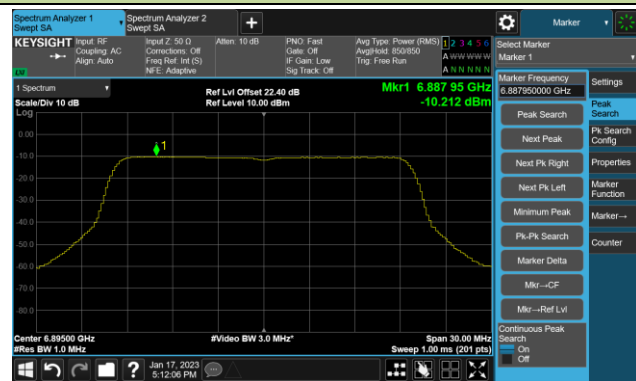

802.11ax-HE160 Power Spectral Density- Ant 2 (Nss = 1)

Channel 47 (6185MHz)

Channel 79 (6345MHz)

Channel 175 (6825MHz)

Channel 207 (6985MHz)

## 802.11be-EHT20 Power Spectral Density- Ant 2 (Nss = 1)

Channel 33 (6115MHz)

Channel 61 (6255MHz)

Channel 93 (6415MHz)

Channel 161 (6755MHz)

Channel 169 (6795MHz)

Channel 177 (6835MHz)

Channel 181 (6855MHz)

Channel 185 (6875MHz)

802.11be-EHT20 Power Spectral Density- Ant 2 (Nss = 1)

Channel 189 (6895MHz)

Channel 213 (7015MHz)

Channel 229 (7095MHz)