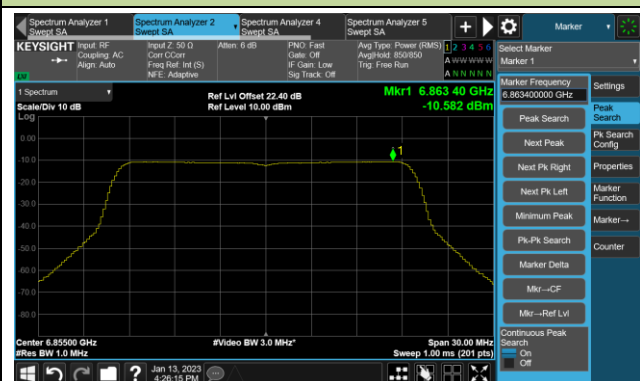

## 802.11be-EHT320 Power Spectral Density- Ant 2 (Nss = 1)

Channel 63 (6265MHz)

Channel 191 (6905MHz)

## 802.11ax-HE20 Power Spectral Density- Ant 3 (NSS = 1)

Channel 33 (6115MHz)

Channel 61 (6255MHz)

Channel 93 (6415MHz)

Channel 161 (6755MHz)

Channel 169 (6795MHz)

Channel 177 (6835MHz)

Channel 181 (6855MHz)

Channel 185 (6875MHz)

802.11ax-HE20 Power Spectral Density- Ant 3 (Nss = 1)

Channel 189 (6895MHz)

Channel 213 (7015MHz)

Channel 229 (7095MHz)