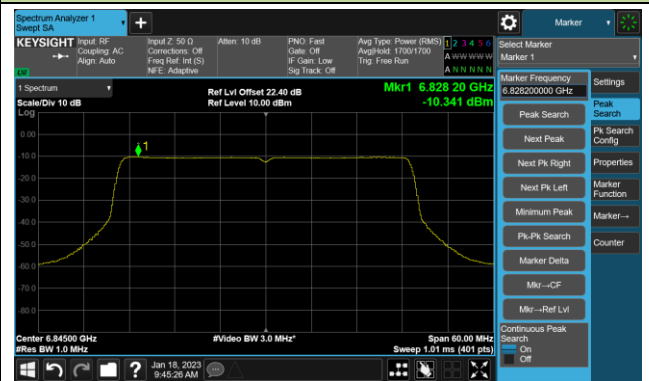

Channel 185 (6875MHz)

802.11be-EHT20 Power Spectral Density- Ant 2 (Nss = 1)

Channel 189 (6895MHz)

Channel 213 (7015MHz)

Channel 229 (7095MHz)

## 802.11be-EHT40 Power Spectral Density- Ant 2 (Nss = 1)

Channel 35 (6125MHz)

Channel 59 (6245MHz)

Channel 91 (6405MHz)

Channel 163 (6765MHz)

Channel 171 (6805MHz)

Channel 179 (6845MHz)

Channel 187 (6885MHz)

Channel 211 (7005MHz)