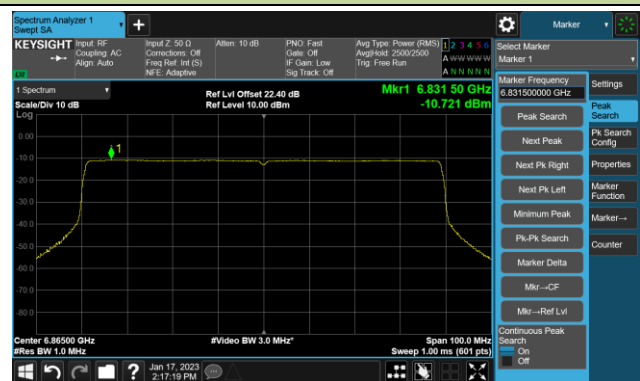

Channel 211 (7005MHz)

802.11ax-HE80 Power Spectral Density- Ant 3 (Nss = 1)

Channel 39 (6145MHz)

Channel 55 (6225MHz)

Channel 87 (6385MHz)

Channel 167 (6785MHz)

Channel 183 (6865MHz)

Channel 199 (6945MHz)

Channel 215 (7025MHz)