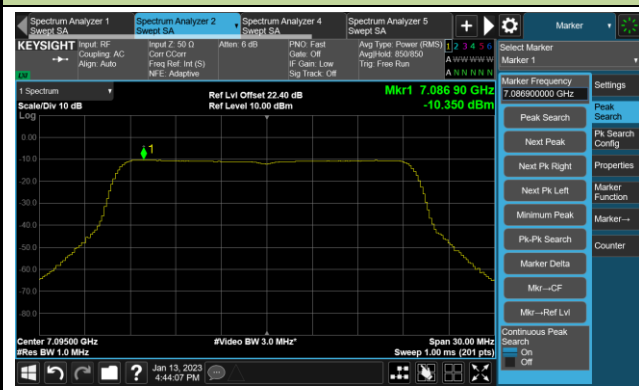

Channel 185 (6875MHz)

802.11ax-HE20 Power Spectral Density- Ant 3 (Nss = 1)

Channel 189 (6895MHz)

Channel 213 (7015MHz)

Channel 229 (7095MHz)