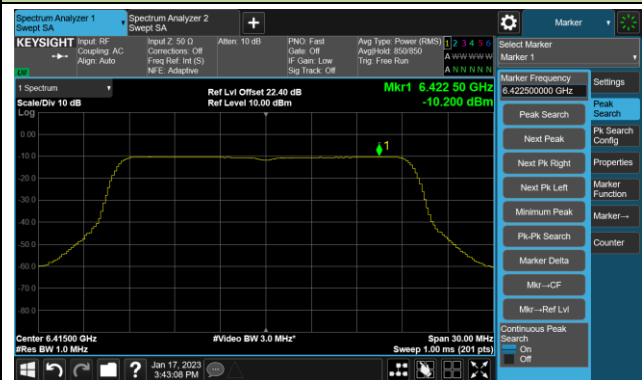

## 802.11be-EHT20 Power Spectral Density- Ant 2 (Nss = 1)

Channel 33 (6115MHz)

Channel 61 (6255MHz)

Channel 93 (6415MHz)

Channel 161 (6755MHz)

Channel 169 (6795MHz)

Channel 177 (6835MHz)

Channel 181 (6855MHz)

Channel 185 (6875MHz)

802.11be-EHT20 Power Spectral Density- Ant 2 (Nss = 1)

Channel 189 (6895MHz)

Channel 213 (7015MHz)

Channel 229 (7095MHz)