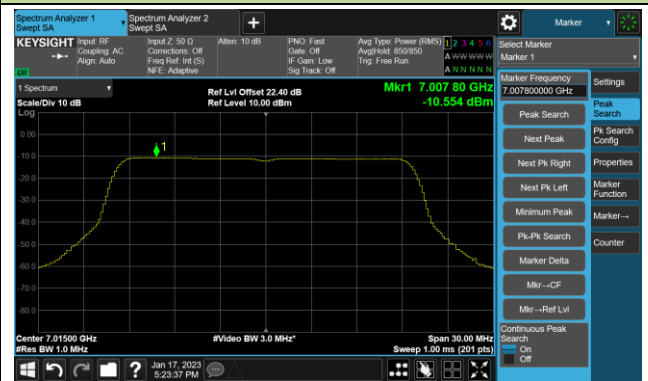

## 802.11be-EHT20 Power Spectral Density- Ant 2 (Nss = 1)

Channel 33 (6115MHz)

Channel 61 (6255MHz)

Channel 93 (6415MHz)

Channel 161 (6755MHz)

Channel 169 (6795MHz)

Channel 177 (6835MHz)

Channel 181 (6855MHz)

Channel 185 (6875MHz)

802.11be-EHT20 Power Spectral Density- Ant 2 (Nss = 1)

Channel 189 (6895MHz)

Channel 213 (7015MHz)

Channel 229 (7095MHz)

## 802.11be-EHT40 Power Spectral Density- Ant 2 (Nss = 1)

Channel 35 (6125MHz)

Channel 59 (6245MHz)

Channel 91 (6405MHz)

Channel 163 (6765MHz)

Channel 171 (6805MHz)

Channel 179 (6845MHz)

Channel 187 (6885MHz)

Channel 211 (7005MHz)