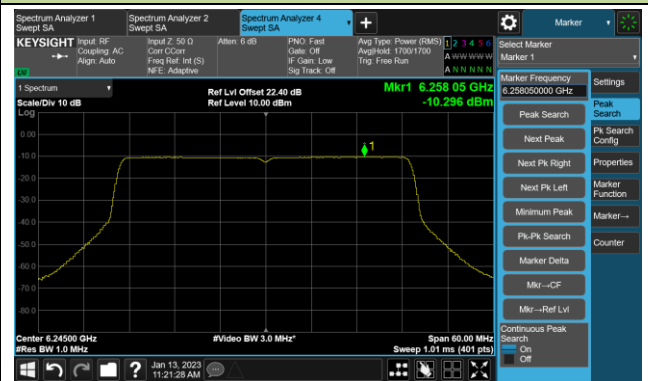

## 802.11ax-HE20 Power Spectral Density- Ant 3 (NSS = 1)

Channel 33 (6115MHz)

Channel 61 (6255MHz)

Channel 93 (6415MHz)

Channel 161 (6755MHz)

Channel 169 (6795MHz)

Channel 177 (6835MHz)

Channel 181 (6855MHz)

Channel 185 (6875MHz)

802.11ax-HE20 Power Spectral Density- Ant 3 (Nss = 1)

Channel 189 (6895MHz)

Channel 213 (7015MHz)

Channel 229 (7095MHz)

## 802.11ax-HE40 Power Spectral Density- Ant 3 (Nss = 1)

Channel 35 (6125MHz)

Channel 59 (6245MHz)

Channel 91 (6405MHz)

Channel 163 (6765MHz)

Channel 171 (6805MHz)

Channel 179 (6845MHz)

Channel 187 (6885MHz)