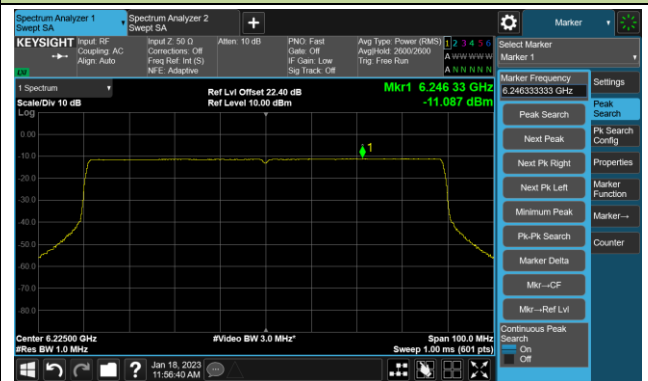

Channel 211 (7005MHz)

## 802.11be-EHT80 Power Spectral Density- Ant 2 (Nss = 1)

Channel 39 (6145MHz)

Channel 55 (6225MHz)

Channel 87 (6385MHz)

Channel 167 (6785MHz)

Channel 183 (6865MHz)

Channel 199 (6945MHz)

Channel 215 (7025MHz)