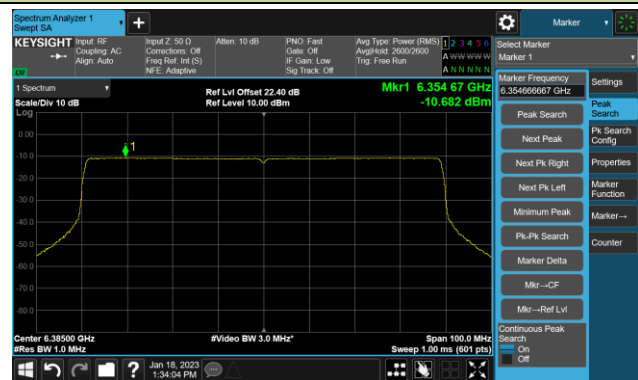

Channel 211 (7005MHz)

## 802.11be-EHT80 Power Spectral Density- Ant 2 (Nss = 1)

Channel 39 (6145MHz)

Channel 55 (6225MHz)

Channel 87 (6385MHz)

Channel 167 (6785MHz)

Channel 183 (6865MHz)

Channel 199 (6945MHz)

Channel 215 (7025MHz)

## 802.11be-EHT160 Power Spectral Density- Ant 2 (Nss = 1)

Channel 47 (6185MHz)

Channel 79 (6345MHz)

Channel 175 (6825MHz)

Channel 207 (6985MHz)