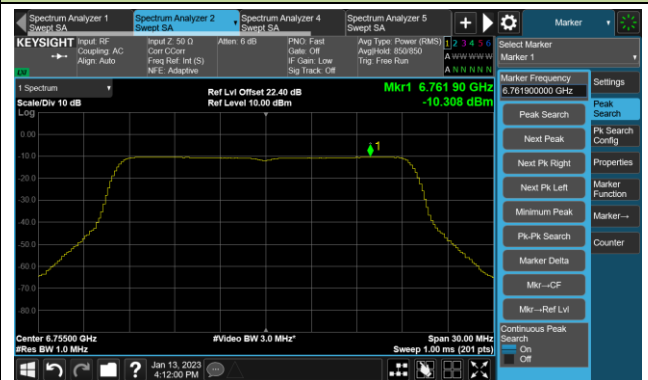

## 802.11be-EHT320 Power Spectral Density- Ant 2 (Nss = 1)

Channel 63 (6265MHz)

Channel 191 (6905MHz)

## 802.11ax-HE20 Power Spectral Density- Ant 3 (NSS = 1)

Channel 33 (6115MHz)

Channel 61 (6255MHz)

Channel 93 (6415MHz)

Channel 161 (6755MHz)

Channel 169 (6795MHz)

Channel 177 (6835MHz)

Channel 181 (6855MHz)

Channel 185 (6875MHz)

802.11ax-HE20 Power Spectral Density- Ant 3 (Nss = 1)

Channel 189 (6895MHz)

Channel 213 (7015MHz)

Channel 229 (7095MHz)