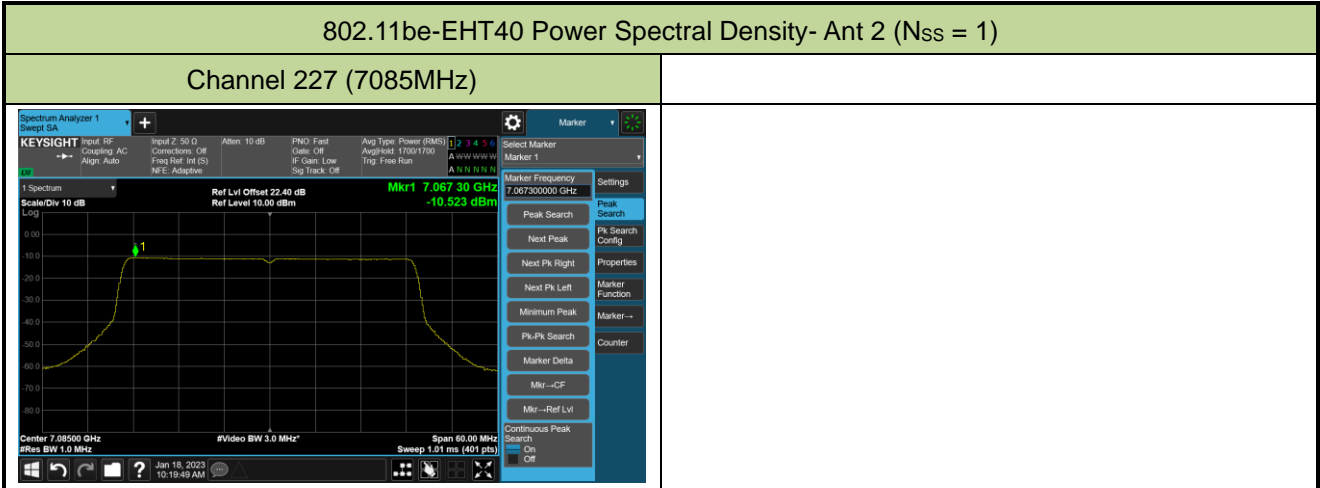

## 802.11be-EHT40 Power Spectral Density- Ant 2 (Nss = 1)

Channel 35 (6125MHz)

Channel 59 (6245MHz)

Channel 91 (6405MHz)

Channel 163 (6765MHz)

Channel 171 (6805MHz)

Channel 179 (6845MHz)

Channel 187 (6885MHz)

Channel 211 (7005MHz)