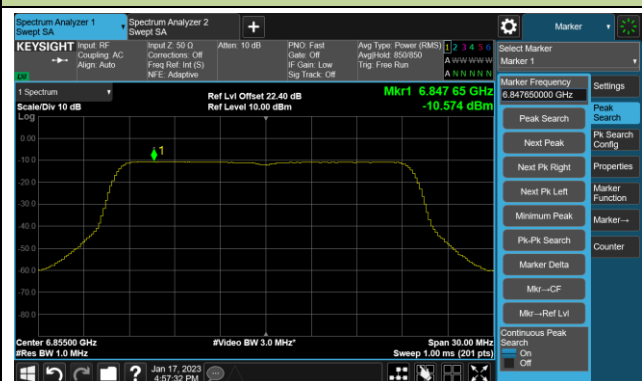

## 802.11be-EHT20 Power Spectral Density- Ant 2 (Nss = 1)

Channel 33 (6115MHz)

Channel 61 (6255MHz)

Channel 93 (6415MHz)

Channel 161 (6755MHz)

Channel 169 (6795MHz)

Channel 177 (6835MHz)

Channel 181 (6855MHz)

Channel 185 (6875MHz)

802.11be-EHT20 Power Spectral Density- Ant 2 (Nss = 1)

Channel 189 (6895MHz)

Channel 213 (7015MHz)

Channel 229 (7095MHz)