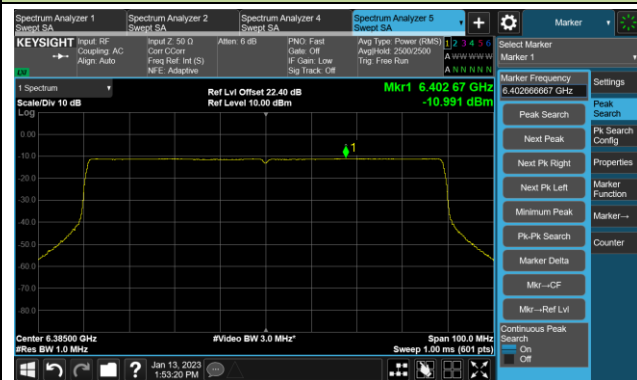

## 802.11ax-HE80 Power Spectral Density- Ant 2 (Nss = 1)

Channel 39 (6145MHz)

Channel 55 (6225MHz)

Channel 87 (6385MHz)

Channel 167 (6785MHz)

Channel 183 (6865MHz)

Channel 199 (6945MHz)

Channel 215 (7025MHz)

802.11ax-HE160 Power Spectral Density- Ant 2 (Nss = 1)

Channel 47 (6185MHz)

Channel 79 (6345MHz)

Channel 175 (6825MHz)

Channel 207 (6985MHz)