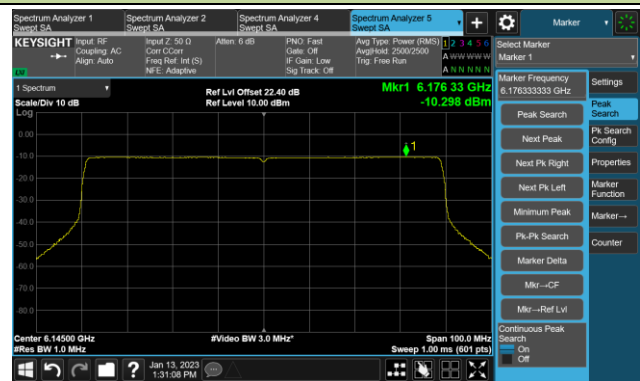

## 802.11ax-HE40 Power Spectral Density- Ant 3 (Nss = 1)

Channel 35 (6125MHz)

Channel 59 (6245MHz)

Channel 91 (6405MHz)

Channel 163 (6765MHz)

Channel 171 (6805MHz)

Channel 179 (6845MHz)

Channel 187 (6885MHz)

Channel 211 (7005MHz)

802.11ax-HE80 Power Spectral Density- Ant 3 (Nss = 1)

Channel 39 (6145MHz)

Channel 55 (6225MHz)

Channel 87 (6385MHz)

Channel 167 (6785MHz)

Channel 183 (6865MHz)

Channel 199 (6945MHz)