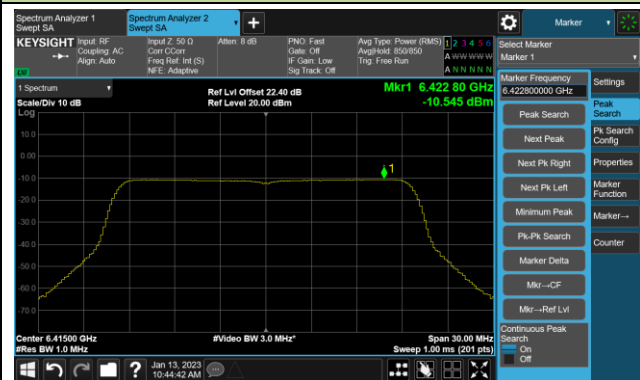

## 802.11be-EHT320 Power Spectral Density- Ant 2 (Nss = 1)

Channel 63 (6265MHz)

Channel 191 (6905MHz)

## 802.11ax-HE20 Power Spectral Density- Ant 3 (NSS = 1)

Channel 33 (6115MHz)

Channel 61 (6255MHz)

Channel 93 (6415MHz)

Channel 161 (6755MHz)

Channel 169 (6795MHz)

Channel 177 (6835MHz)

Channel 181 (6855MHz)

Channel 185 (6875MHz)

802.11ax-HE20 Power Spectral Density- Ant 3 (Nss = 1)

Channel 189 (6895MHz)

Channel 213 (7015MHz)

Channel 229 (7095MHz)