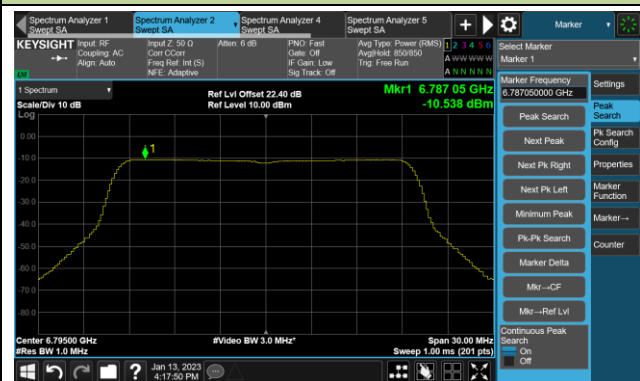

## 802.11be-EHT320 Power Spectral Density- Ant 2 (Nss = 1)

Channel 63 (6265MHz)

Channel 191 (6905MHz)

## 802.11ax-HE20 Power Spectral Density- Ant 3 (NSS = 1)

Channel 33 (6115MHz)

Channel 61 (6255MHz)

Channel 93 (6415MHz)

Channel 161 (6755MHz)

Channel 169 (6795MHz)

Channel 177 (6835MHz)

Channel 181 (6855MHz)

Channel 185 (6875MHz)

802.11ax-HE20 Power Spectral Density- Ant 3 (Nss = 1)

Channel 189 (6895MHz)

Channel 213 (7015MHz)

Channel 229 (7095MHz)