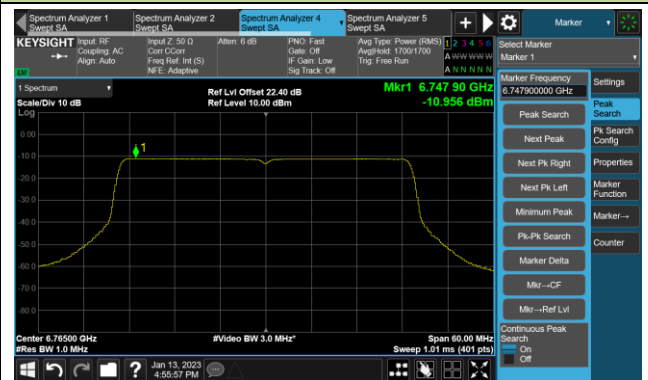

Channel 185 (6875MHz)

802.11ax-HE20 Power Spectral Density- Ant 3 (Nss = 1)

Channel 189 (6895MHz)

Channel 213 (7015MHz)

Channel 229 (7095MHz)

## 802.11ax-HE40 Power Spectral Density- Ant 3 (Nss = 1)

Channel 35 (6125MHz)

Channel 59 (6245MHz)

Channel 91 (6405MHz)

Channel 163 (6765MHz)

Channel 171 (6805MHz)

Channel 179 (6845MHz)

Channel 187 (6885MHz)

Channel 211 (7005MHz)

802.11ax-HE80 Power Spectral Density- Ant 3 (Nss = 1)

Channel 39 (6145MHz)

Channel 55 (6225MHz)

Channel 87 (6385MHz)

Channel 167 (6785MHz)

Channel 183 (6865MHz)

Channel 199 (6945MHz)