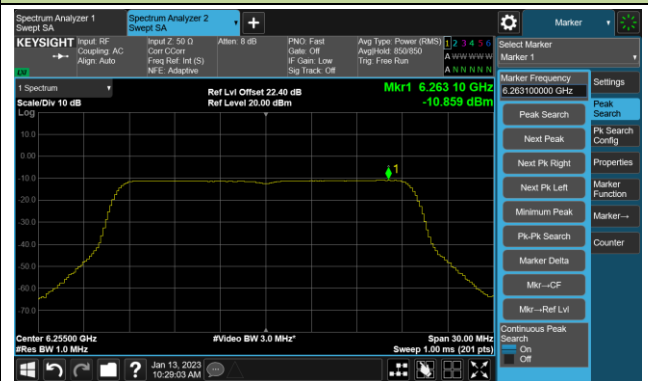

## 802.11be-EHT160 Power Spectral Density- Ant 2 (Nss = 1)

Channel 47 (6185MHz)

Channel 79 (6345MHz)

Channel 175 (6825MHz)

Channel 207 (6985MHz)

## 802.11be-EHT320 Power Spectral Density- Ant 2 (Nss = 1)

Channel 63 (6265MHz)

Channel 191 (6905MHz)

## 802.11ax-HE20 Power Spectral Density- Ant 3 (NSS = 1)

Channel 33 (6115MHz)

Channel 61 (6255MHz)

Channel 93 (6415MHz)

Channel 161 (6755MHz)

Channel 169 (6795MHz)

Channel 177 (6835MHz)

Channel 181 (6855MHz)