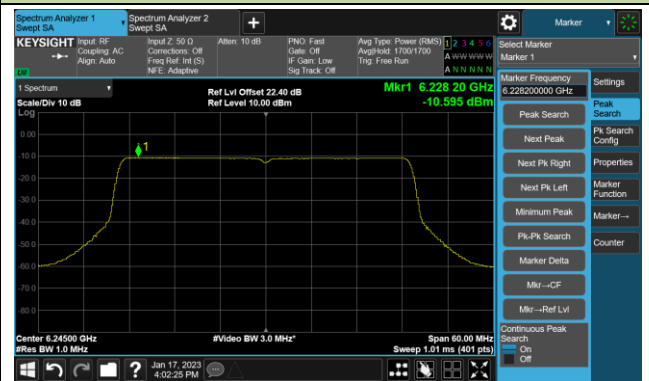

## 802.11be-EHT20 Power Spectral Density- Ant 2 (Nss = 1)

Channel 33 (6115MHz)

Channel 61 (6255MHz)

Channel 93 (6415MHz)

Channel 161 (6755MHz)

Channel 169 (6795MHz)

Channel 177 (6835MHz)

Channel 181 (6855MHz)

Channel 185 (6875MHz)

802.11be-EHT20 Power Spectral Density- Ant 2 (Nss = 1)

Channel 189 (6895MHz)

Channel 213 (7015MHz)

Channel 229 (7095MHz)

## 802.11be-EHT40 Power Spectral Density- Ant 2 (Nss = 1)

Channel 35 (6125MHz)

Channel 59 (6245MHz)

Channel 91 (6405MHz)

Channel 163 (6765MHz)

Channel 171 (6805MHz)

Channel 179 (6845MHz)

Channel 187 (6885MHz)

Channel 211 (7005MHz)