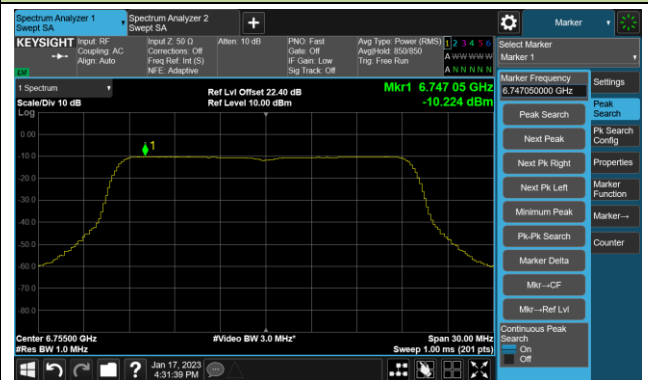

802.11ax-HE160 Power Spectral Density- Ant 2 (Nss = 1)

Channel 47 (6185MHz)

Channel 79 (6345MHz)

Channel 175 (6825MHz)

Channel 207 (6985MHz)

## 802.11be-EHT20 Power Spectral Density- Ant 2 (Nss = 1)

Channel 33 (6115MHz)

Channel 61 (6255MHz)

Channel 93 (6415MHz)

Channel 161 (6755MHz)

Channel 169 (6795MHz)

Channel 177 (6835MHz)

Channel 181 (6855MHz)

Channel 185 (6875MHz)

802.11be-EHT20 Power Spectral Density- Ant 2 (Nss = 1)

Channel 189 (6895MHz)

Channel 213 (7015MHz)

Channel 229 (7095MHz)