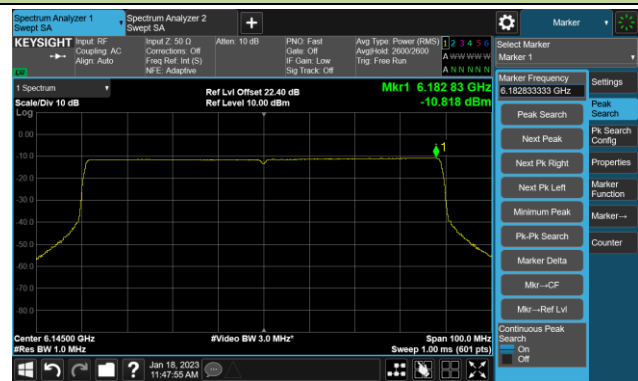

802.11be-EHT80 Power Spectral Density- Ant 2 (Nss = 1)

Channel 39 (6145MHz)