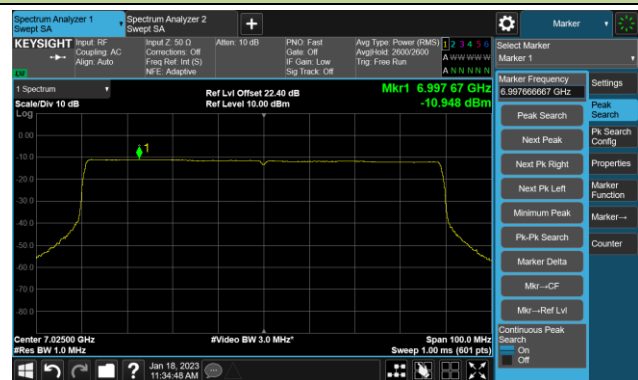

Channel 211 (7005MHz)

## 802.11be-EHT80 Power Spectral Density- Ant 2 (Nss = 1)

Channel 39 (6145MHz)

Channel 55 (6225MHz)

Channel 87 (6385MHz)

Channel 167 (6785MHz)

Channel 183 (6865MHz)

Channel 199 (6945MHz)

Channel 215 (7025MHz)

## 802.11be-EHT160 Power Spectral Density- Ant 2 (Nss = 1)

Channel 47 (6185MHz)

Channel 79 (6345MHz)

Channel 175 (6825MHz)

Channel 207 (6985MHz)