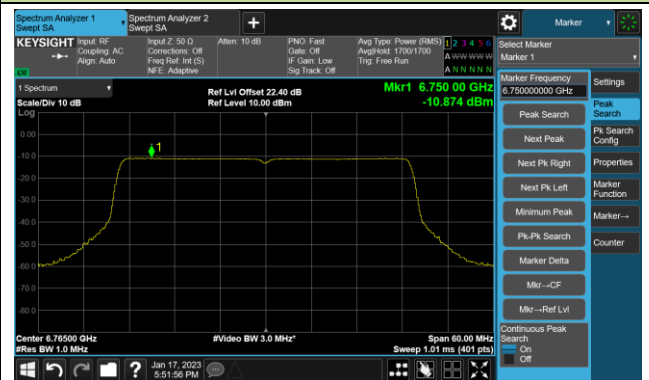

Channel 185 (6875MHz)

802.11be-EHT20 Power Spectral Density- Ant 2 (Nss = 1)

Channel 189 (6895MHz)

Channel 213 (7015MHz)

Channel 229 (7095MHz)

## 802.11be-EHT40 Power Spectral Density- Ant 2 (Nss = 1)

Channel 35 (6125MHz)

Channel 59 (6245MHz)

Channel 91 (6405MHz)

Channel 163 (6765MHz)

Channel 171 (6805MHz)

Channel 179 (6845MHz)

Channel 187 (6885MHz)

Channel 211 (7005MHz)