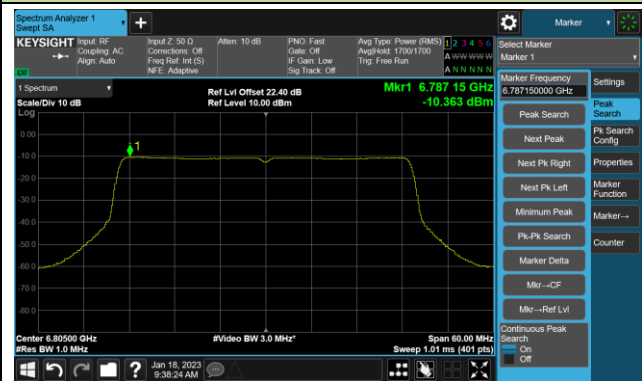

## 802.11be-EHT40 Power Spectral Density- Ant 2 (Nss = 1)

Channel 35 (6125MHz)

Channel 59 (6245MHz)

Channel 91 (6405MHz)

Channel 163 (6765MHz)

Channel 171 (6805MHz)

Channel 179 (6845MHz)

Channel 187 (6885MHz)

Channel 211 (7005MHz)