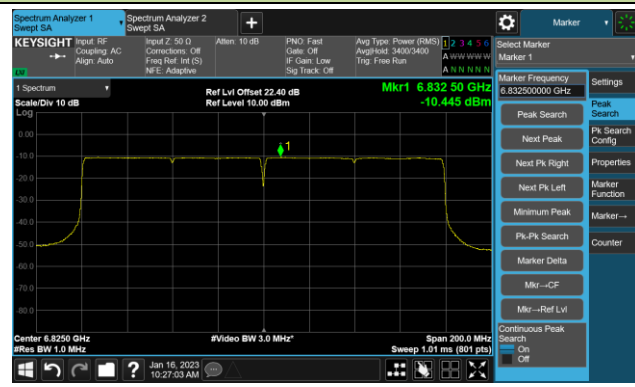

## 802.11ax-HE160 Power Spectral Density- Ant 3 (Nss = 1)

Channel 47 (6185MHz)

Channel 79 (6345MHz)

Channel 175 (6825MHz)

Channel 207 (6985MHz)