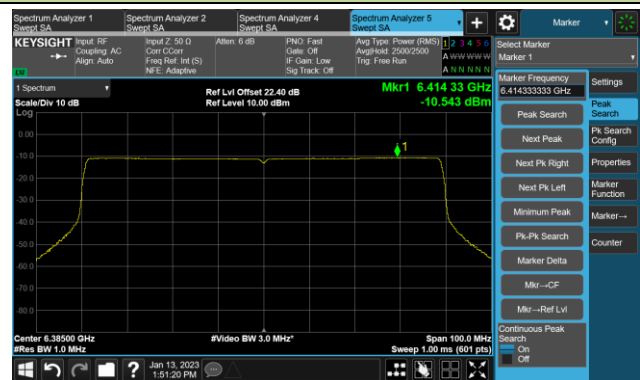

Channel 211 (7005MHz)

802.11ax-HE80 Power Spectral Density- Ant 3 (Nss = 1)

Channel 39 (6145MHz)

Channel 55 (6225MHz)

Channel 87 (6385MHz)

Channel 167 (6785MHz)

Channel 183 (6865MHz)

Channel 199 (6945MHz)

Channel 215 (7025MHz)