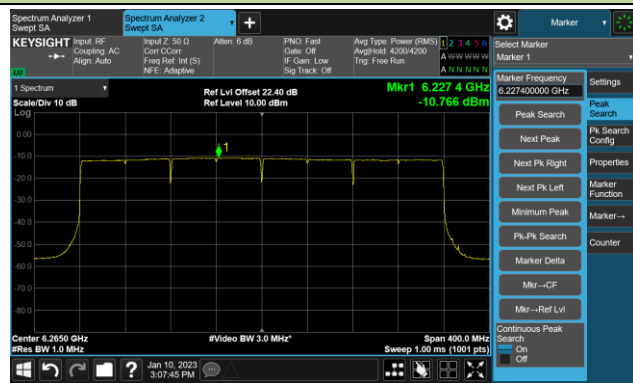

## 802.11be-EHT160 Power Spectral Density- Ant 2 (Nss = 1)

Channel 47 (6185MHz)

Channel 79 (6345MHz)

Channel 175 (6825MHz)

Channel 207 (6985MHz)

## 802.11be-EHT320 Power Spectral Density- Ant 2 (Nss = 1)

Channel 63 (6265MHz)

Channel 191 (6905MHz)