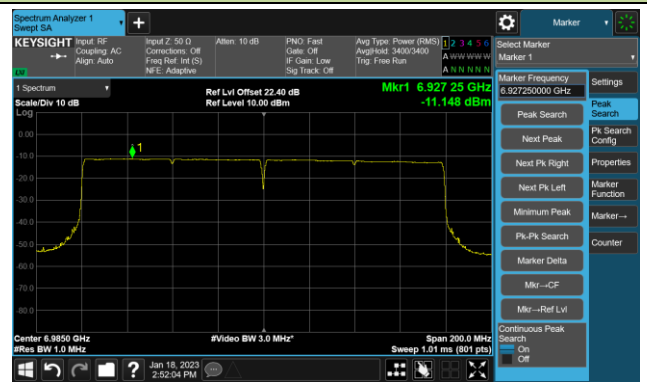

## 802.11be-EHT80 Power Spectral Density- Ant 2 (Nss = 1)

Channel 39 (6145MHz)

Channel 55 (6225MHz)

Channel 87 (6385MHz)

Channel 167 (6785MHz)

Channel 183 (6865MHz)

Channel 199 (6945MHz)

Channel 215 (7025MHz)

## 802.11be-EHT160 Power Spectral Density- Ant 2 (Nss = 1)

Channel 47 (6185MHz)

Channel 79 (6345MHz)

Channel 175 (6825MHz)

Channel 207 (6985MHz)

## 802.11be-EHT320 Power Spectral Density- Ant 2 (Nss = 1)

Channel 63 (6265MHz)

Channel 191 (6905MHz)