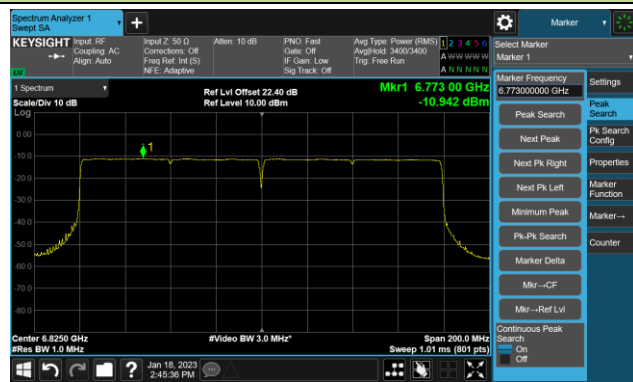

## 802.11be-EHT160 Power Spectral Density- Ant 2 (Nss = 1)

Channel 47 (6185MHz)

Channel 79 (6345MHz)

Channel 175 (6825MHz)

Channel 207 (6985MHz)

## 802.11be-EHT320 Power Spectral Density- Ant 2 (Nss = 1)

Channel 63 (6265MHz)

Channel 191 (6905MHz)