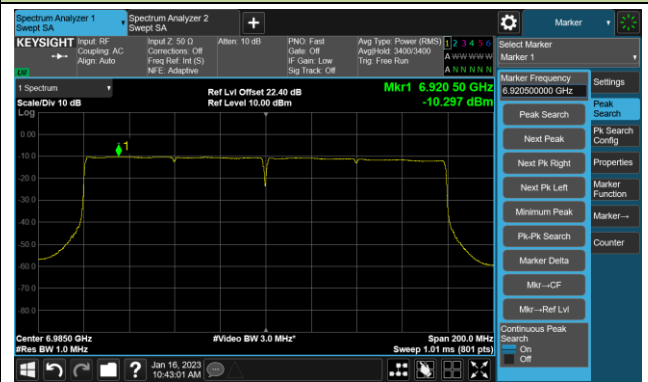

802.11ax-HE160 Power Spectral Density- Ant 2 (Nss = 1)

Channel 47 (6185MHz)

Channel 79 (6345MHz)

Channel 175 (6825MHz)

Channel 207 (6985MHz)

## 802.11be-EHT20 Power Spectral Density- Ant 2 (Nss = 1)

Channel 33 (6115MHz)

Channel 61 (6255MHz)

Channel 93 (6415MHz)

Channel 161 (6755MHz)

Channel 169 (6795MHz)

Channel 177 (6835MHz)

Channel 181 (6855MHz)