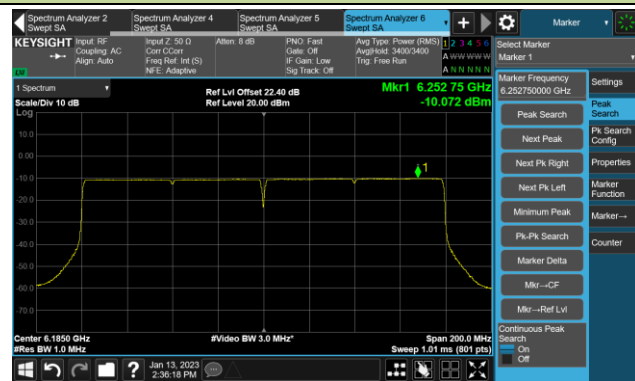

802.11ax-HE160 Power Spectral Density- Ant 3 (Nss = 1)

Channel 47 (6185MHz)