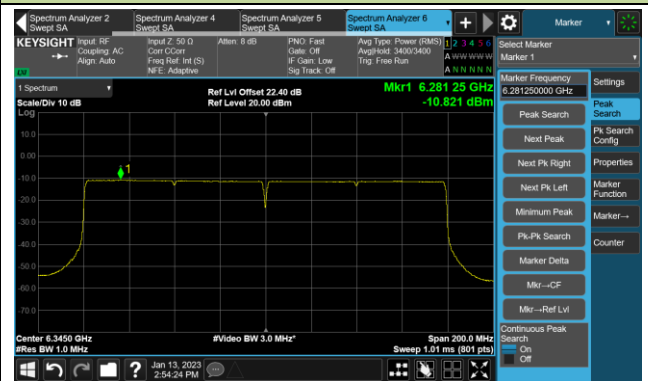

## 802.11ax-HE80 Power Spectral Density- Ant 2 (Nss = 1)

Channel 39 (6145MHz)

Channel 55 (6225MHz)

Channel 87 (6385MHz)

Channel 167 (6785MHz)

Channel 183 (6865MHz)

Channel 199 (6945MHz)

Channel 215 (7025MHz)

802.11ax-HE160 Power Spectral Density- Ant 2 (Nss = 1)

Channel 47 (6185MHz)

Channel 79 (6345MHz)

Channel 175 (6825MHz)

Channel 207 (6985MHz)