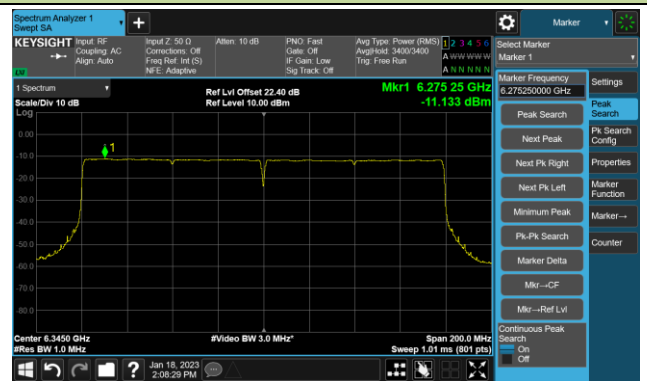

Channel 211 (7005MHz)

## 802.11be-EHT80 Power Spectral Density- Ant 2 (Nss = 1)

Channel 39 (6145MHz)

Channel 55 (6225MHz)

Channel 87 (6385MHz)

Channel 167 (6785MHz)

Channel 183 (6865MHz)

Channel 199 (6945MHz)

Channel 215 (7025MHz)

## 802.11be-EHT160 Power Spectral Density- Ant 2 (Nss = 1)

Channel 47 (6185MHz)

Channel 79 (6345MHz)

Channel 175 (6825MHz)

Channel 207 (6985MHz)