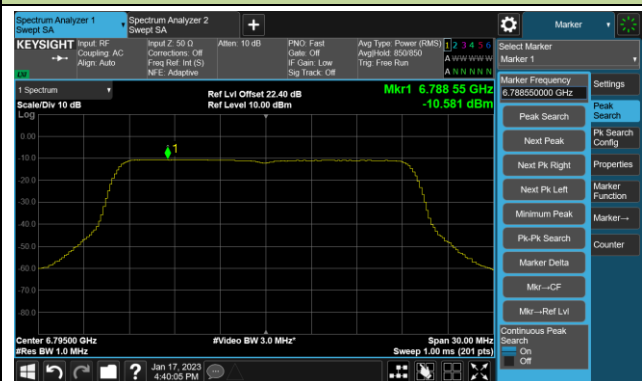

802.11ax-HE160 Power Spectral Density- Ant 2 (Nss = 1)

Channel 47 (6185MHz)

Channel 79 (6345MHz)

Channel 175 (6825MHz)

Channel 207 (6985MHz)

## 802.11be-EHT20 Power Spectral Density- Ant 2 (Nss = 1)

Channel 33 (6115MHz)

Channel 61 (6255MHz)

Channel 93 (6415MHz)

Channel 161 (6755MHz)

Channel 169 (6795MHz)

Channel 177 (6835MHz)

Channel 181 (6855MHz)

Channel 185 (6875MHz)

802.11be-EHT20 Power Spectral Density- Ant 2 (Nss = 1)

Channel 189 (6895MHz)

Channel 213 (7015MHz)

Channel 229 (7095MHz)