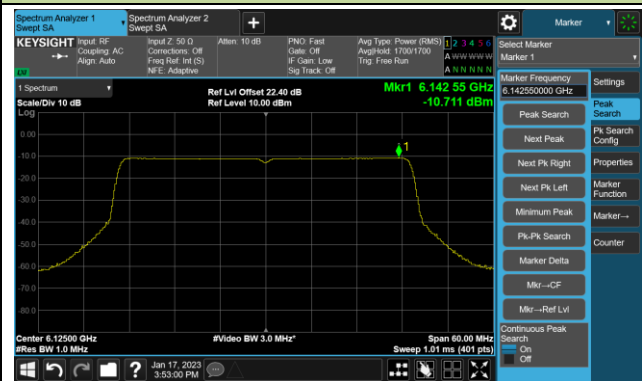

802.11be-EHT40 Power Spectral Density- Ant 2 (Nss = 1)

Channel 35 (6125MHz)