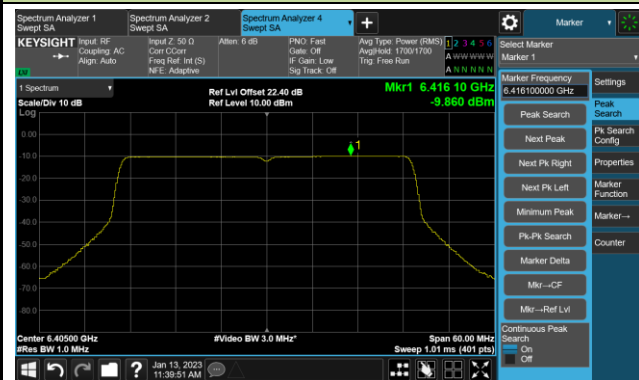

Channel 185 (6875MHz)

802.11ax-HE20 Power Spectral Density- Ant 3 (Nss = 1)

Channel 189 (6895MHz)

Channel 213 (7015MHz)

Channel 229 (7095MHz)

## 802.11ax-HE40 Power Spectral Density- Ant 3 (Nss = 1)

Channel 35 (6125MHz)

Channel 59 (6245MHz)

Channel 91 (6405MHz)

Channel 163 (6765MHz)

Channel 171 (6805MHz)

Channel 179 (6845MHz)

Channel 187 (6885MHz)

Channel 211 (7005MHz)

802.11ax-HE80 Power Spectral Density- Ant 3 (Nss = 1)

Channel 39 (6145MHz)

Channel 55 (6225MHz)

Channel 87 (6385MHz)

Channel 167 (6785MHz)

Channel 183 (6865MHz)

Channel 199 (6945MHz)