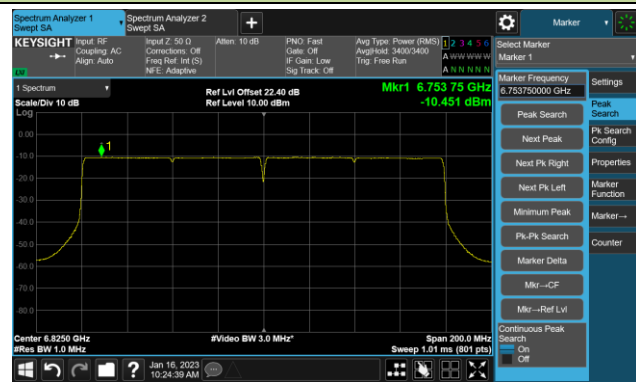

802.11ax-HE160 Power Spectral Density- Ant 2 (Nss = 1)

Channel 47 (6185MHz)

Channel 79 (6345MHz)

Channel 175 (6825MHz)

Channel 207 (6985MHz)

## 802.11be-EHT20 Power Spectral Density- Ant 2 (Nss = 1)

Channel 33 (6115MHz)

Channel 61 (6255MHz)

Channel 93 (6415MHz)

Channel 161 (6755MHz)

Channel 169 (6795MHz)

Channel 177 (6835MHz)

Channel 181 (6855MHz)