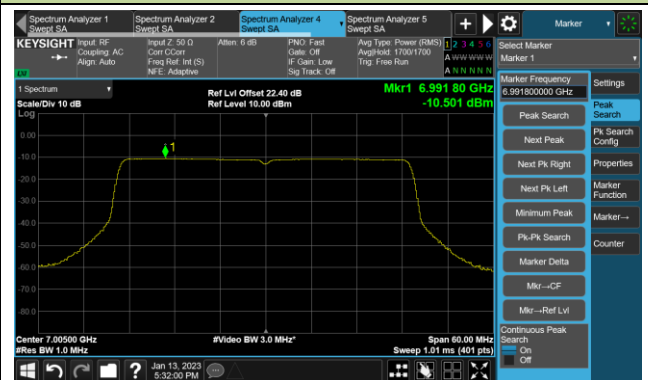

Channel 185 (6875MHz)

802.11ax-HE20 Power Spectral Density- Ant 3 (Nss = 1)

Channel 189 (6895MHz)

Channel 213 (7015MHz)

Channel 229 (7095MHz)

## 802.11ax-HE40 Power Spectral Density- Ant 3 (Nss = 1)

Channel 35 (6125MHz)

Channel 59 (6245MHz)

Channel 91 (6405MHz)

Channel 163 (6765MHz)

Channel 171 (6805MHz)

Channel 179 (6845MHz)

Channel 187 (6885MHz)

Channel 211 (7005MHz)

802.11ax-HE80 Power Spectral Density- Ant 3 (Nss = 1)

Channel 39 (6145MHz)

Channel 55 (6225MHz)

Channel 87 (6385MHz)

Channel 167 (6785MHz)

Channel 183 (6865MHz)

Channel 199 (6945MHz)