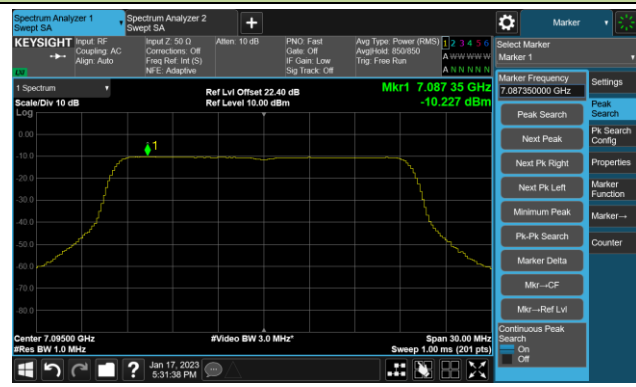

## 802.11be-EHT20 Power Spectral Density- Ant 2 (Nss = 1)

Channel 33 (6115MHz)

Channel 61 (6255MHz)

Channel 93 (6415MHz)

Channel 161 (6755MHz)

Channel 169 (6795MHz)

Channel 177 (6835MHz)

Channel 181 (6855MHz)

Channel 185 (6875MHz)

802.11be-EHT20 Power Spectral Density- Ant 2 (Nss = 1)

Channel 189 (6895MHz)

Channel 213 (7015MHz)

Channel 229 (7095MHz)

## 802.11be-EHT40 Power Spectral Density- Ant 2 (Nss = 1)

Channel 35 (6125MHz)

Channel 59 (6245MHz)

Channel 91 (6405MHz)

Channel 163 (6765MHz)

Channel 171 (6805MHz)

Channel 179 (6845MHz)

Channel 187 (6885MHz)

Channel 211 (7005MHz)