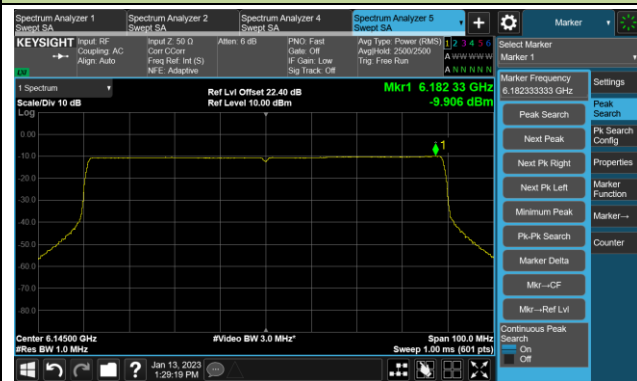

## 802.11ax-HE80 Power Spectral Density- Ant 2 (Nss = 1)

Channel 39 (6145MHz)

Channel 55 (6225MHz)

Channel 87 (6385MHz)

Channel 167 (6785MHz)

Channel 183 (6865MHz)

Channel 199 (6945MHz)

Channel 215 (7025MHz)

802.11ax-HE160 Power Spectral Density- Ant 2 (Nss = 1)

Channel 47 (6185MHz)

Channel 79 (6345MHz)

Channel 175 (6825MHz)

Channel 207 (6985MHz)