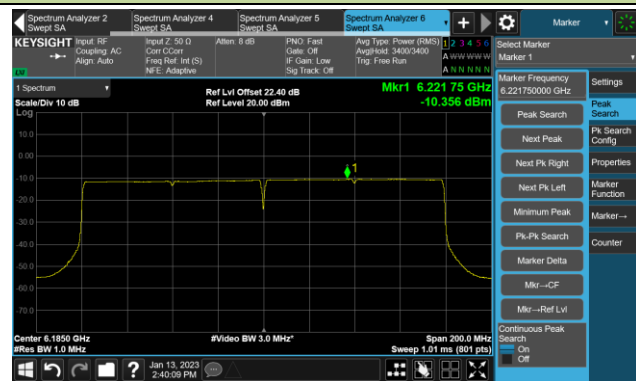

## 802.11ax-HE80 Power Spectral Density- Ant 2 (Nss = 1)

Channel 39 (6145MHz)

Channel 55 (6225MHz)

Channel 87 (6385MHz)

Channel 167 (6785MHz)

Channel 183 (6865MHz)

Channel 199 (6945MHz)

Channel 215 (7025MHz)

802.11ax-HE160 Power Spectral Density- Ant 2 (Nss = 1)

Channel 47 (6185MHz)

Channel 79 (6345MHz)

Channel 175 (6825MHz)

Channel 207 (6985MHz)