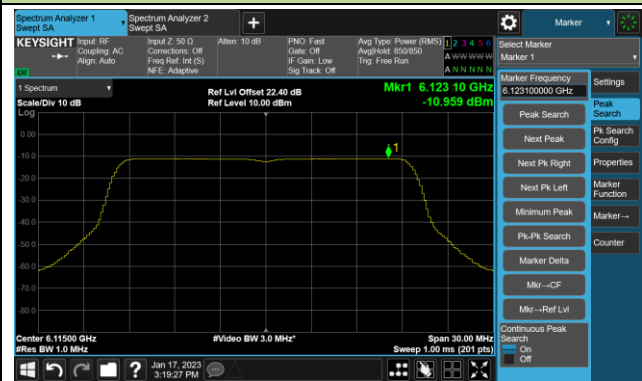

802.11ax-HE160 Power Spectral Density- Ant 2 (Nss = 1)

Channel 47 (6185MHz)

Channel 79 (6345MHz)

Channel 175 (6825MHz)

Channel 207 (6985MHz)

## 802.11be-EHT20 Power Spectral Density- Ant 2 (Nss = 1)

Channel 33 (6115MHz)

Channel 61 (6255MHz)

Channel 93 (6415MHz)

Channel 161 (6755MHz)

Channel 169 (6795MHz)

Channel 177 (6835MHz)

Channel 181 (6855MHz)