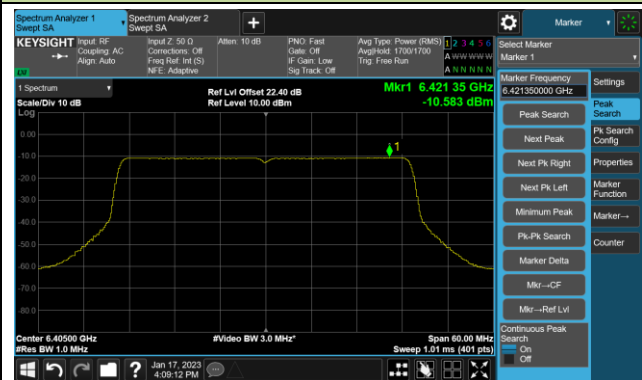

## 802.11be-EHT40 Power Spectral Density- Ant 2 (Nss = 1)

Channel 35 (6125MHz)

Channel 59 (6245MHz)

Channel 91 (6405MHz)

Channel 163 (6765MHz)

Channel 171 (6805MHz)

Channel 179 (6845MHz)

Channel 187 (6885MHz)

Channel 211 (7005MHz)