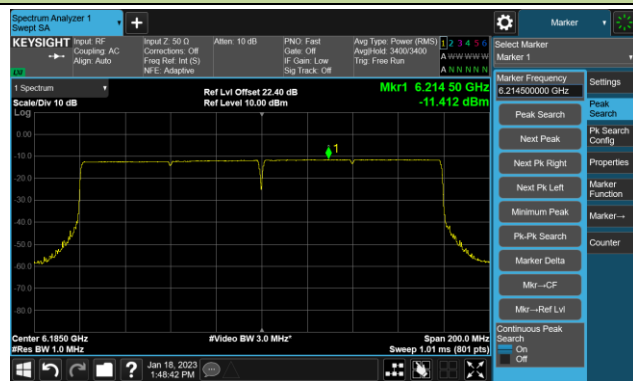

Channel 211 (7005MHz)

## 802.11be-EHT80 Power Spectral Density- Ant 2 (Nss = 1)

Channel 39 (6145MHz)

Channel 55 (6225MHz)

Channel 87 (6385MHz)

Channel 167 (6785MHz)

Channel 183 (6865MHz)

Channel 199 (6945MHz)

Channel 215 (7025MHz)

## 802.11be-EHT160 Power Spectral Density- Ant 2 (Nss = 1)

Channel 47 (6185MHz)

Channel 79 (6345MHz)

Channel 175 (6825MHz)

Channel 207 (6985MHz)