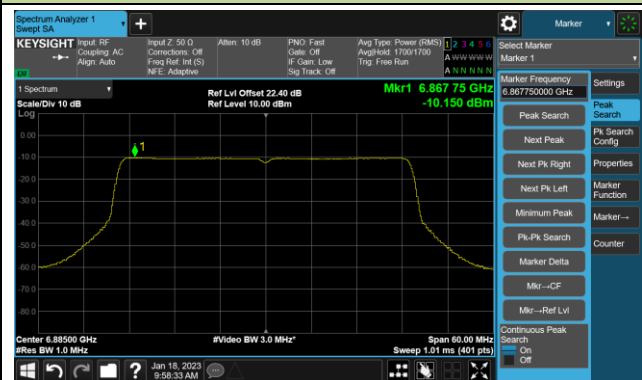

Channel 185 (6875MHz)

802.11be-EHT20 Power Spectral Density- Ant 2 (Nss = 1)

Channel 189 (6895MHz)

Channel 213 (7015MHz)

Channel 229 (7095MHz)

## 802.11be-EHT40 Power Spectral Density- Ant 2 (Nss = 1)

Channel 35 (6125MHz)

Channel 59 (6245MHz)

Channel 91 (6405MHz)

Channel 163 (6765MHz)

Channel 171 (6805MHz)

Channel 179 (6845MHz)

Channel 187 (6885MHz)

Channel 211 (7005MHz)