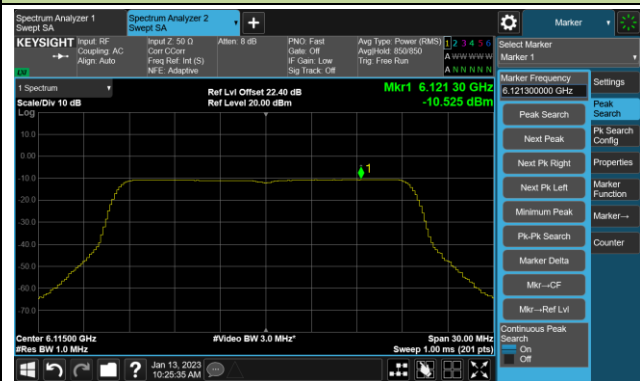

## 802.11be-EHT320 Power Spectral Density- Ant 2 (Nss = 1)

Channel 63 (6265MHz)

Channel 191 (6905MHz)

## 802.11ax-HE20 Power Spectral Density- Ant 3 (NSS = 1)

Channel 33 (6115MHz)

Channel 61 (6255MHz)

Channel 93 (6415MHz)

Channel 161 (6755MHz)

Channel 169 (6795MHz)

Channel 177 (6835MHz)

Channel 181 (6855MHz)