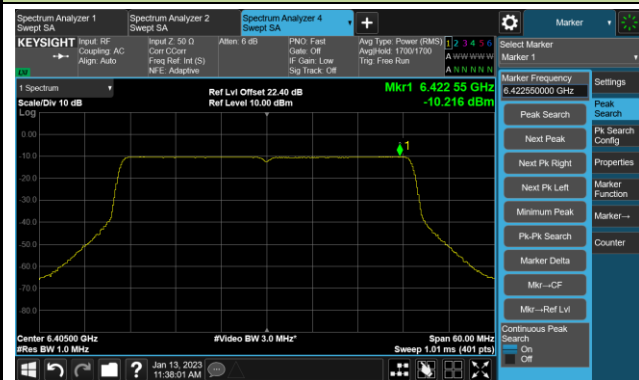

Channel 63 (6265MHz)

Channel 191 (6905MHz)

802.11ax-HE20 Power Spectral Density- Ant 2 (NSS = 1)

Channel 33 (6115MHz)

Channel 61 (6255MHz)

Channel 93 (6415MHz)

Channel 161 (6755MHz)

Channel 169 (6795MHz)

Channel 177 (6835MHz)

Channel 181 (6855MHz)

Channel 185 (6875MHz)

802.11ax-HE20 Power Spectral Density- Ant 2 (Nss = 1)

Channel 189 (6895MHz)

Channel 213 (7015MHz)

Channel 229 (7095MHz)

802.11ax-HE40 Power Spectral Density- Ant 2 (Nss = 1)

Channel 35 (6125MHz)

Channel 59 (6245MHz)

Channel 91 (6405MHz)

Channel 163 (6765MHz)

Channel 171 (6805MHz)

Channel 179 (6845MHz)

Channel 187 (6885MHz)

Channel 211 (7005MHz)