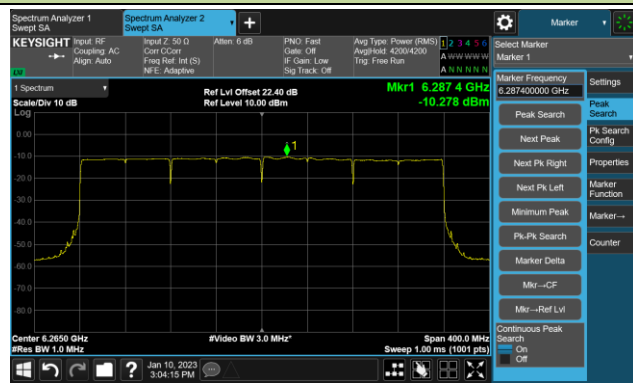

Channel 215 (7025MHz)

802.11be-EHT160 Power Spectral Density- Ant 1 (Nss = 1)

Channel 47 (6185MHz)

Channel 79 (6345MHz)

Channel 175 (6825MHz)

Channel 207 (6985MHz)

802.11be-EHT320 Power Spectral Density- Ant 1 (Nss = 1)

Channel 63 (6265MHz)

Channel 191 (6905MHz)

802.11ax-HE20 Power Spectral Density- Ant 2 (NSS = 1)

Channel 33 (6115MHz)

Channel 61 (6255MHz)

Channel 93 (6415MHz)

Channel 161 (6755MHz)

Channel 169 (6795MHz)