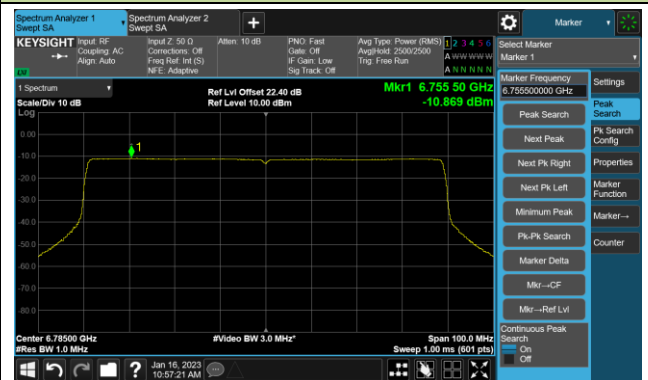

Channel 91 (6405MHz)

Channel 163 (6765MHz)

Channel 171 (6805MHz)

Channel 179 (6845MHz)

Channel 187 (6885MHz)

Channel 211 (7005MHz)

802.11ax-HE80 Power Spectral Density- Ant 1 (Nss = 1)

Channel 39 (6145MHz)

Channel 55 (6225MHz)

Channel 87 (6385MHz)

Channel 167 (6785MHz)

Channel 183 (6865MHz)

Channel 199 (6945MHz)

Channel 215 (7025MHz)

802.11ax-HE160 Power Spectral Density- Ant 1 (Nss = 1)

Channel 47 (6185MHz)