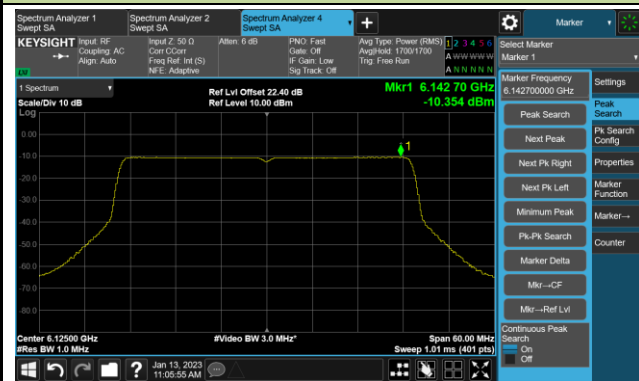

Channel 63 (6265MHz)

Channel 191 (6905MHz)

802.11ax-HE20 Power Spectral Density- Ant 2 (NSS = 1)

Channel 33 (6115MHz)

Channel 61 (6255MHz)

Channel 93 (6415MHz)

Channel 161 (6755MHz)

Channel 169 (6795MHz)

Channel 177 (6835MHz)

Channel 181 (6855MHz)

Channel 185 (6875MHz)

802.11ax-HE20 Power Spectral Density- Ant 2 (Nss = 1)

Channel 189 (6895MHz)

Channel 213 (7015MHz)

Channel 229 (7095MHz)

802.11ax-HE40 Power Spectral Density- Ant 2 (Nss = 1)

Channel 35 (6125MHz)

Channel 59 (6245MHz)

Channel 91 (6405MHz)

Channel 163 (6765MHz)

Channel 171 (6805MHz)

Channel 179 (6845MHz)

Channel 187 (6885MHz)

Channel 211 (7005MHz)