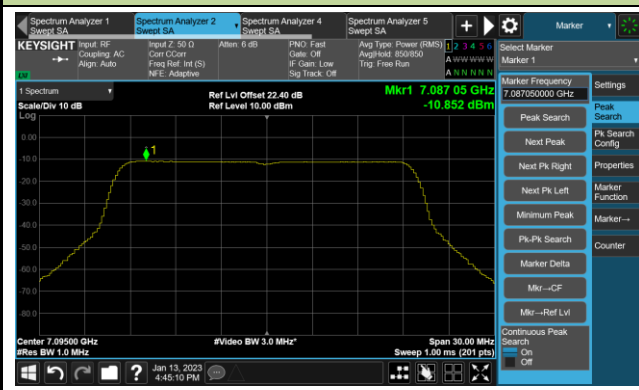

Channel 63 (6265MHz)

Channel 191 (6905MHz)

802.11ax-HE20 Power Spectral Density- Ant 2 (NSS = 1)

Channel 33 (6115MHz)

Channel 61 (6255MHz)

Channel 93 (6415MHz)

Channel 161 (6755MHz)

Channel 169 (6795MHz)

Channel 177 (6835MHz)

Channel 181 (6855MHz)

Channel 185 (6875MHz)

802.11ax-HE20 Power Spectral Density- Ant 2 (Nss = 1)

Channel 189 (6895MHz)

Channel 213 (7015MHz)

Channel 229 (7095MHz)

802.11ax-HE40 Power Spectral Density- Ant 2 (Nss = 1)

Channel 35 (6125MHz)

Channel 59 (6245MHz)

Channel 91 (6405MHz)

Channel 163 (6765MHz)

Channel 171 (6805MHz)

Channel 179 (6845MHz)

Channel 187 (6885MHz)

Channel 211 (7005MHz)