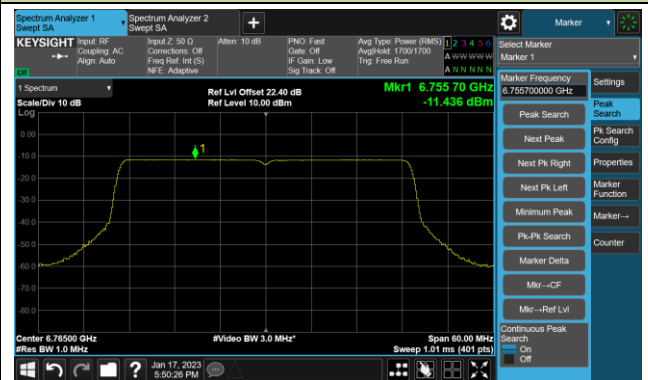

802.11be-EHT40 Power Spectral Density- Ant 1 (Nss = 1)

Channel 35 (6125MHz)

Channel 59 (6245MHz)

Channel 91 (6405MHz)

Channel 163 (6765MHz)

Channel 171 (6805MHz)

Channel 179 (6845MHz)

Channel 187 (6885MHz)

Channel 211 (7005MHz)

802.11be-EHT80 Power Spectral Density- Ant 1 (Nss = 1)

Channel 39 (6145MHz)

Channel 55 (6225MHz)

Channel 87 (6385MHz)

Channel 167 (6785MHz)

Channel 183 (6865MHz)

Channel 199 (6945MHz)