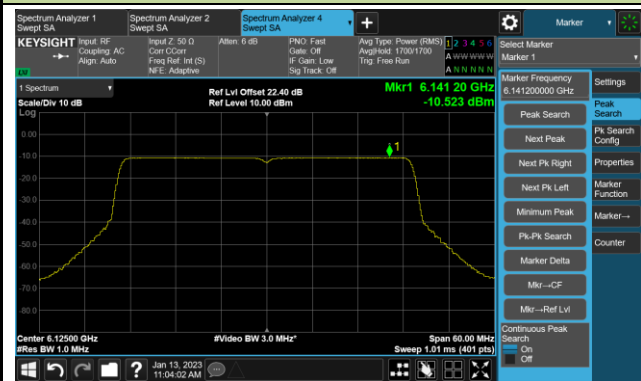

802.11ax-HE20 Power Spectral Density- Ant 1 (Nss = 1)

Channel 189 (6895MHz)

Channel 213 (7015MHz)

Channel 229 (7095MHz)

802.11ax-HE40 Power Spectral Density- Ant 1 (Nss = 1)

Channel 35 (6125MHz)

Channel 59 (6245MHz)

Channel 91 (6405MHz)

Channel 163 (6765MHz)

Channel 171 (6805MHz)

Channel 179 (6845MHz)

Channel 187 (6885MHz)

Channel 211 (7005MHz)

802.11ax-HE80 Power Spectral Density- Ant 1 (Nss = 1)

Channel 39 (6145MHz)