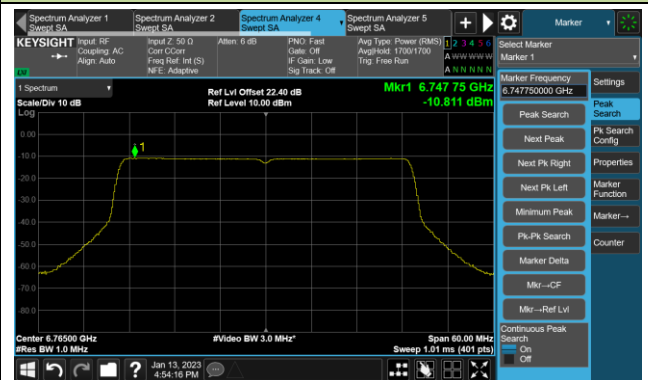

Channel 177 (6835MHz)

Channel 181 (6855MHz)

Channel 185 (6875MHz)

802.11ax-HE20 Power Spectral Density- Ant 2 (Nss = 1)

Channel 189 (6895MHz)

Channel 213 (7015MHz)

Channel 229 (7095MHz)

802.11ax-HE40 Power Spectral Density- Ant 2 (Nss = 1)

Channel 35 (6125MHz)

Channel 59 (6245MHz)

Channel 91 (6405MHz)

Channel 163 (6765MHz)

Channel 171 (6805MHz)

Channel 179 (6845MHz)

Channel 187 (6885MHz)

Channel 211 (7005MHz)