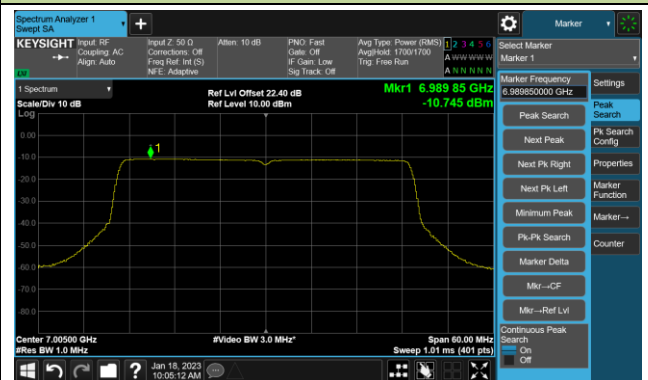

Channel 169 (6795MHz)

Channel 177 (6835MHz)

Channel 181 (6855MHz)

Channel 185 (6875MHz)

802.11be-EHT20 Power Spectral Density- Ant 1 (Nss = 1)

Channel 189 (6895MHz)

Channel 213 (7015MHz)

Channel 229 (7095MHz)

802.11be-EHT40 Power Spectral Density- Ant 1 (Nss = 1)

Channel 35 (6125MHz)

Channel 59 (6245MHz)

Channel 91 (6405MHz)

Channel 163 (6765MHz)

Channel 171 (6805MHz)

Channel 179 (6845MHz)

Channel 187 (6885MHz)

Channel 211 (7005MHz)

802.11be-EHT80 Power Spectral Density- Ant 1 (Nss = 1)

Channel 39 (6145MHz)

Channel 55 (6225MHz)

Channel 87 (6385MHz)

Channel 167 (6785MHz)

Channel 183 (6865MHz)

Channel 199 (6945MHz)