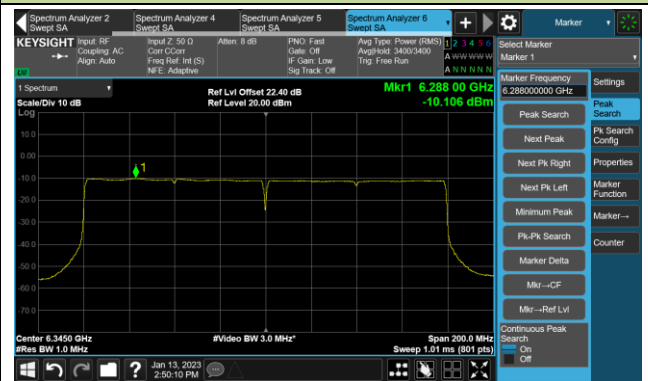

Channel 55 (6225MHz)

Channel 87 (6385MHz)

Channel 167 (6785MHz)

Channel 183 (6865MHz)

Channel 199 (6945MHz)

Channel 215 (7025MHz)

802.11ax-HE160 Power Spectral Density- Ant 1 (Nss = 1)

Channel 47 (6185MHz)

Channel 79 (6345MHz)

Channel 175 (6825MHz)

Channel 207 (6985MHz)

802.11be-EHT20 Power Spectral Density- Ant 1 (Nss = 1)

Channel 33 (6115MHz)

Channel 61 (6255MHz)

Channel 93 (6415MHz)

Channel 161 (6755MHz)