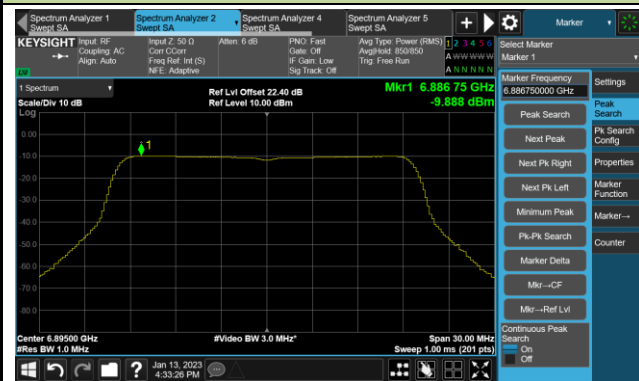

802.11ax-HE20 Power Spectral Density- Ant 1 (Nss = 1)

Channel 189 (6895MHz)

Channel 213 (7015MHz)

Channel 229 (7095MHz)

802.11ax-HE40 Power Spectral Density- Ant 1 (Nss = 1)

Channel 35 (6125MHz)

Channel 59 (6245MHz)

Channel 91 (6405MHz)

Channel 163 (6765MHz)

Channel 171 (6805MHz)

Channel 179 (6845MHz)

Channel 187 (6885MHz)

Channel 211 (7005MHz)

802.11ax-HE80 Power Spectral Density- Ant 1 (Nss = 1)

Channel 39 (6145MHz)