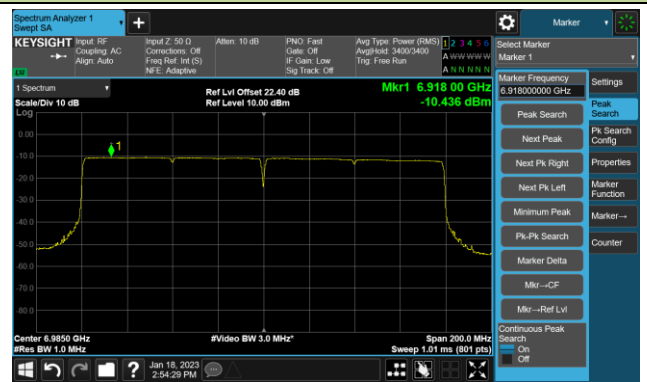

Channel 215 (7025MHz)

802.11be-EHT160 Power Spectral Density- Ant 1 (Nss = 1)

Channel 47 (6185MHz)

Channel 79 (6345MHz)

Channel 175 (6825MHz)

Channel 207 (6985MHz)

802.11be-EHT320 Power Spectral Density- Ant 1 (Nss = 1)

Channel 63 (6265MHz)

Channel 191 (6905MHz)

802.11ax-HE20 Power Spectral Density- Ant 2 (NSS = 1)

Channel 33 (6115MHz)

Channel 61 (6255MHz)

Channel 93 (6415MHz)

Channel 161 (6755MHz)

Channel 169 (6795MHz)