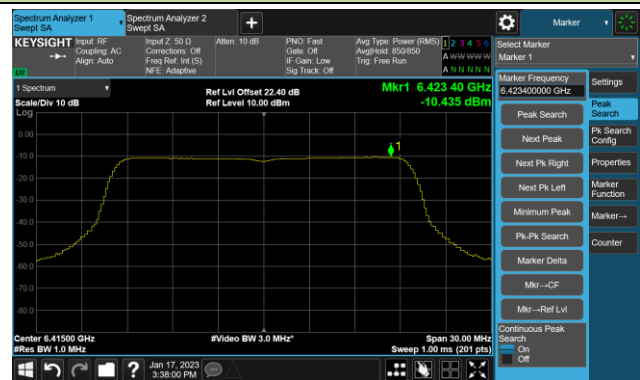

Channel 79 (6345MHz)

Channel 175 (6825MHz)

Channel 207 (6985MHz)

802.11be-EHT20 Power Spectral Density- Ant 1 (Nss = 1)

Channel 33 (6115MHz)

Channel 61 (6255MHz)

Channel 93 (6415MHz)

Channel 161 (6755MHz)

Channel 169 (6795MHz)

Channel 177 (6835MHz)

Channel 181 (6855MHz)

Channel 185 (6875MHz)

802.11be-EHT20 Power Spectral Density- Ant 1 (Nss = 1)

Channel 189 (6895MHz)

Channel 213 (7015MHz)

Channel 229 (7095MHz)