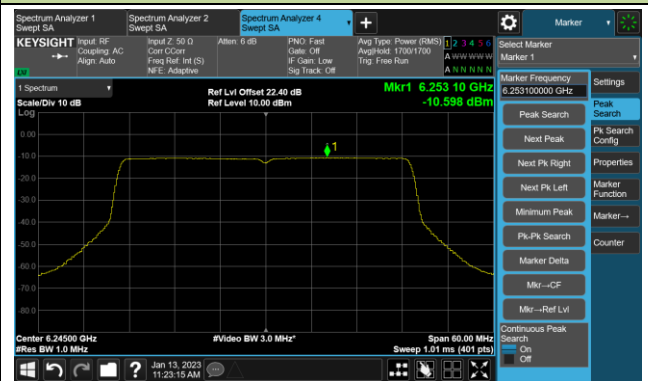

802.11ax-HE20 Power Spectral Density- Ant 1 (Nss = 1)

Channel 189 (6895MHz)

Channel 213 (7015MHz)

Channel 229 (7095MHz)

802.11ax-HE40 Power Spectral Density- Ant 1 (Nss = 1)

Channel 35 (6125MHz)

Channel 59 (6245MHz)

Channel 91 (6405MHz)

Channel 163 (6765MHz)

Channel 171 (6805MHz)

Channel 179 (6845MHz)

Channel 187 (6885MHz)

Channel 211 (7005MHz)

802.11ax-HE80 Power Spectral Density- Ant 1 (Nss = 1)

Channel 39 (6145MHz)