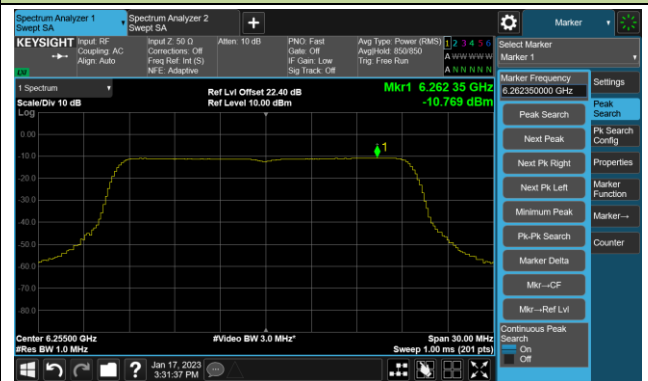

Channel 79 (6345MHz)

Channel 175 (6825MHz)

Channel 207 (6985MHz)

802.11be-EHT20 Power Spectral Density- Ant 1 (Nss = 1)

Channel 33 (6115MHz)

Channel 61 (6255MHz)

Channel 93 (6415MHz)

Channel 161 (6755MHz)

Channel 169 (6795MHz)

Channel 177 (6835MHz)

Channel 181 (6855MHz)

Channel 185 (6875MHz)

802.11be-EHT20 Power Spectral Density- Ant 1 (Nss = 1)

Channel 189 (6895MHz)

Channel 213 (7015MHz)

Channel 229 (7095MHz)