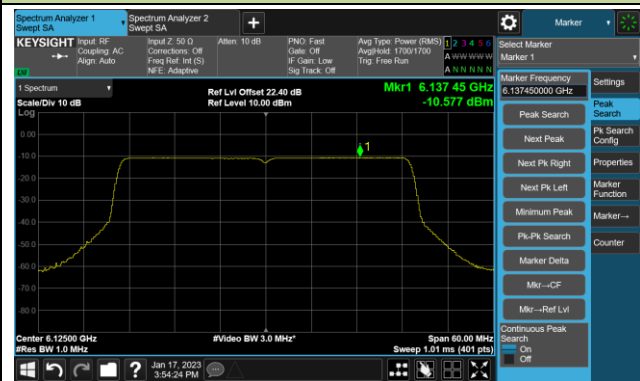

802.11be-EHT40 Power Spectral Density- Ant 1 (Nss = 1)

Channel 35 (6125MHz)