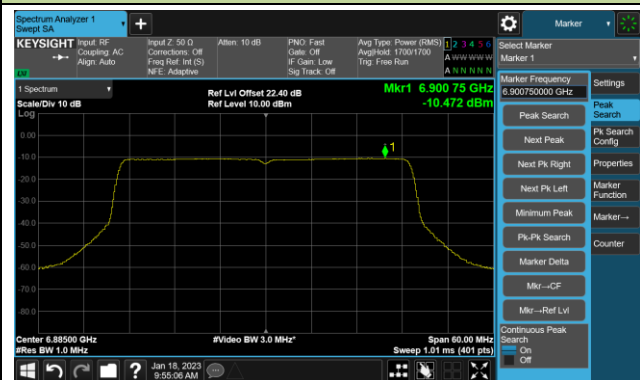

802.11be-EHT40 Power Spectral Density- Ant 1 (Nss = 1)

Channel 35 (6125MHz)

Channel 59 (6245MHz)

Channel 91 (6405MHz)

Channel 163 (6765MHz)

Channel 171 (6805MHz)

Channel 179 (6845MHz)

Channel 187 (6885MHz)

Channel 211 (7005MHz)

802.11be-EHT80 Power Spectral Density- Ant 1 (Nss = 1)

Channel 39 (6145MHz)

Channel 55 (6225MHz)

Channel 87 (6385MHz)

Channel 167 (6785MHz)

Channel 183 (6865MHz)

Channel 199 (6945MHz)