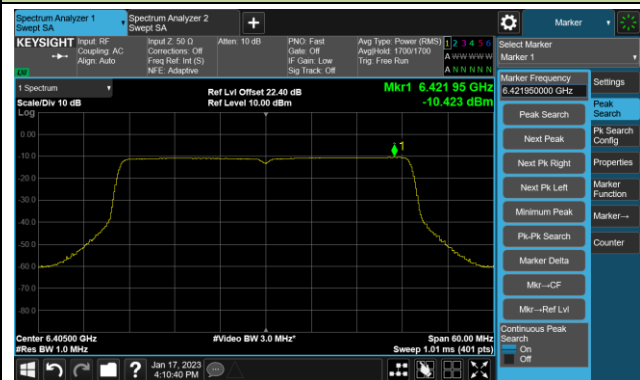

802.11be-EHT40 Power Spectral Density- Ant 1 (Nss = 1)

Channel 35 (6125MHz)

Channel 59 (6245MHz)

Channel 91 (6405MHz)

Channel 163 (6765MHz)

Channel 171 (6805MHz)

Channel 179 (6845MHz)

Channel 187 (6885MHz)

Channel 211 (7005MHz)

802.11be-EHT80 Power Spectral Density- Ant 1 (Nss = 1)

Channel 39 (6145MHz)

Channel 55 (6225MHz)

Channel 87 (6385MHz)

Channel 167 (6785MHz)

Channel 183 (6865MHz)

Channel 199 (6945MHz)