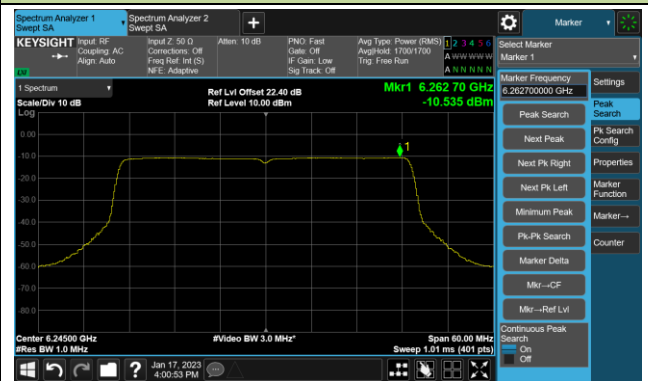

Channel 59 (6245MHz)