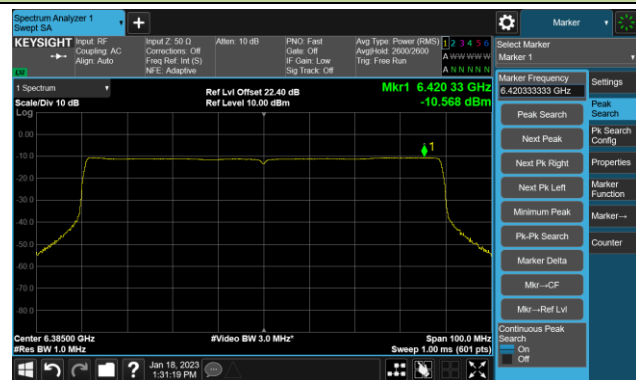

Channel 211 (7005MHz)

802.11be-EHT80 Power Spectral Density- Ant 1 (Nss = 1)

Channel 39 (6145MHz)

Channel 55 (6225MHz)

Channel 87 (6385MHz)

Channel 167 (6785MHz)

Channel 183 (6865MHz)

Channel 199 (6945MHz)

Channel 215 (7025MHz)

802.11be-EHT160 Power Spectral Density- Ant 1 (Nss = 1)

Channel 47 (6185MHz)

Channel 79 (6345MHz)

Channel 175 (6825MHz)

Channel 207 (6985MHz)

802.11be-EHT320 Power Spectral Density- Ant 1 (Nss = 1)