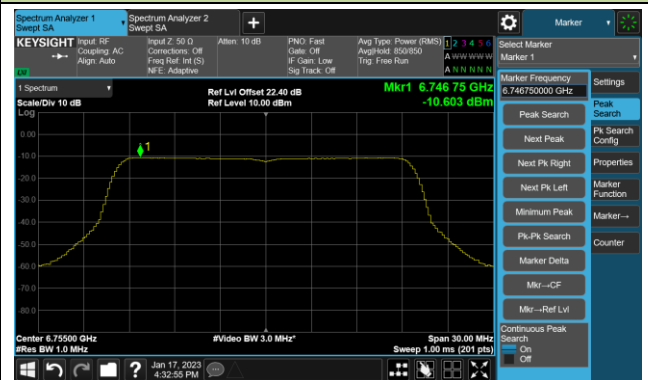

Channel 79 (6345MHz)

Channel 175 (6825MHz)

Channel 207 (6985MHz)

802.11be-EHT20 Power Spectral Density- Ant 1 (Nss = 1)

Channel 33 (6115MHz)

Channel 61 (6255MHz)

Channel 93 (6415MHz)

Channel 161 (6755MHz)

Channel 169 (6795MHz)

Channel 177 (6835MHz)

Channel 181 (6855MHz)

Channel 185 (6875MHz)

802.11be-EHT20 Power Spectral Density- Ant 1 (Nss = 1)

Channel 189 (6895MHz)

Channel 213 (7015MHz)

Channel 229 (7095MHz)