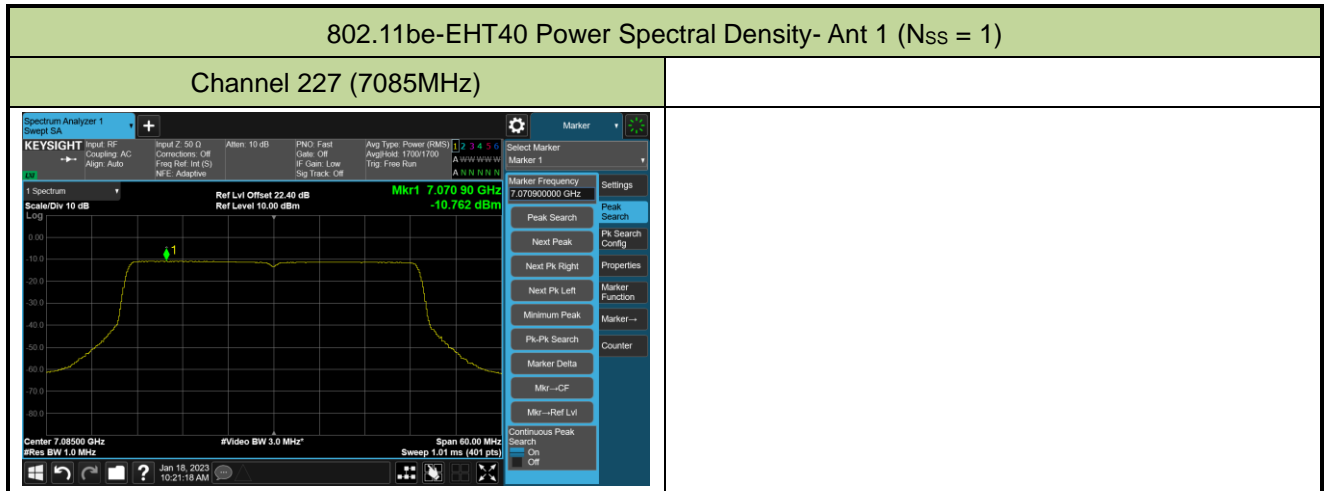

802.11be-EHT40 Power Spectral Density- Ant 1 (Nss = 1)

Channel 35 (6125MHz)

Channel 59 (6245MHz)

Channel 91 (6405MHz)

Channel 163 (6765MHz)

Channel 171 (6805MHz)

Channel 179 (6845MHz)

Channel 187 (6885MHz)

Channel 211 (7005MHz)

802.11be-EHT80 Power Spectral Density- Ant 1 (Nss = 1)

Channel 39 (6145MHz)

Channel 55 (6225MHz)

Channel 87 (6385MHz)

Channel 167 (6785MHz)

Channel 183 (6865MHz)

Channel 199 (6945MHz)