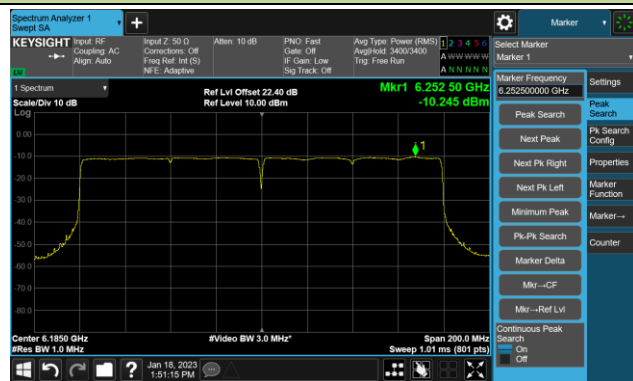

802.11be-EHT160 Power Spectral Density- Ant 1 (Nss = 1)

Channel 47 (6185MHz)