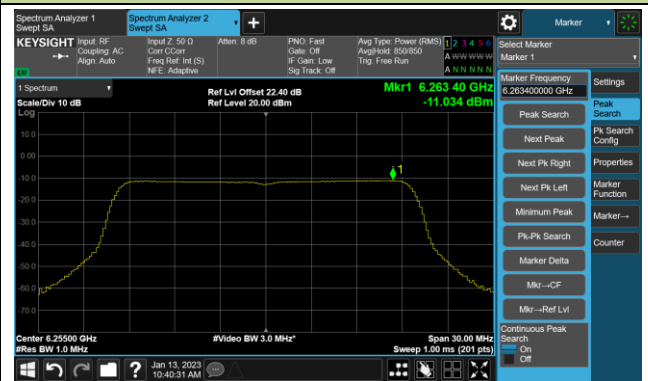

Channel 63 (6265MHz)

Channel 191 (6905MHz)

802.11ax-HE20 Power Spectral Density- Ant 2 (NSS = 1)

Channel 33 (6115MHz)

Channel 61 (6255MHz)

Channel 93 (6415MHz)

Channel 161 (6755MHz)

Channel 169 (6795MHz)

Channel 177 (6835MHz)

Channel 181 (6855MHz)

Channel 185 (6875MHz)

802.11ax-HE20 Power Spectral Density- Ant 2 (Nss = 1)

Channel 189 (6895MHz)

Channel 213 (7015MHz)

Channel 229 (7095MHz)

802.11ax-HE40 Power Spectral Density- Ant 2 (Nss = 1)