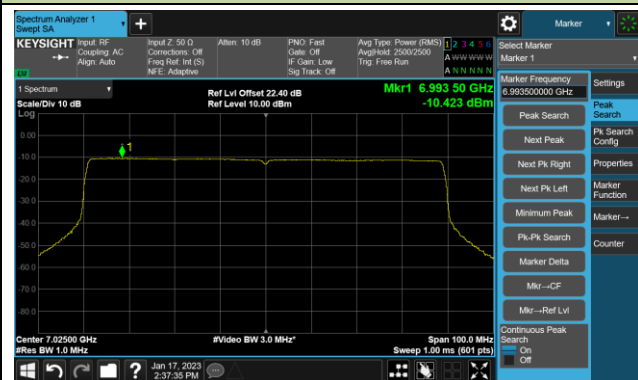

Channel 55 (6225MHz)

Channel 87 (6385MHz)

Channel 167 (6785MHz)

Channel 183 (6865MHz)

Channel 199 (6945MHz)

Channel 215 (7025MHz)

802.11ax-HE160 Power Spectral Density- Ant 1 (Nss = 1)

Channel 47 (6185MHz)

Channel 79 (6345MHz)

Channel 175 (6825MHz)

Channel 207 (6985MHz)

802.11be-EHT20 Power Spectral Density- Ant 1 (Nss = 1)

Channel 33 (6115MHz)

Channel 61 (6255MHz)

Channel 93 (6415MHz)

Channel 161 (6755MHz)