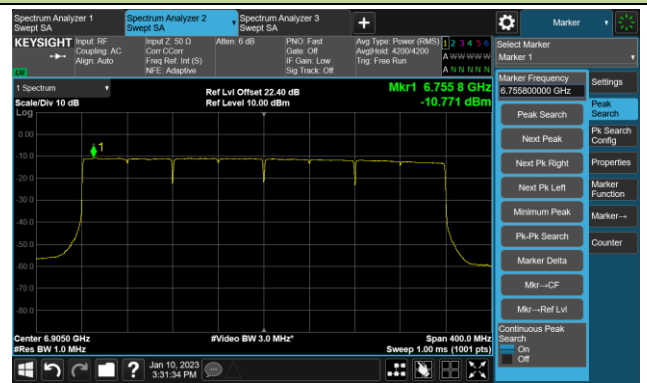

Channel 215 (7025MHz)

802.11be-EHT160 Power Spectral Density- Ant 1 (Nss = 1)

Channel 47 (6185MHz)

Channel 79 (6345MHz)

Channel 175 (6825MHz)

Channel 207 (6985MHz)

802.11be-EHT320 Power Spectral Density- Ant 1 (Nss = 1)

Channel 63 (6265MHz)

Channel 191 (6905MHz)

802.11ax-HE20 Power Spectral Density- Ant 2 (NSS = 1)

Channel 33 (6115MHz)

Channel 61 (6255MHz)

Channel 93 (6415MHz)

Channel 161 (6755MHz)

Channel 169 (6795MHz)