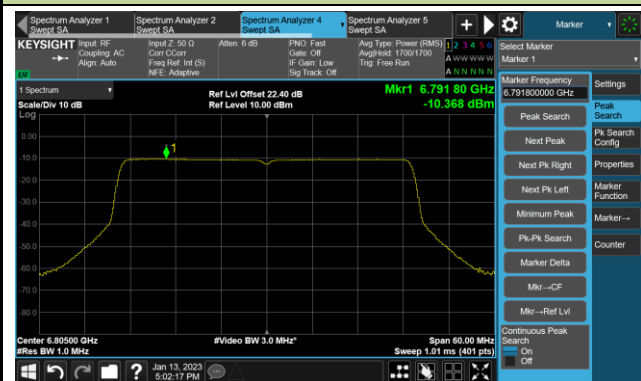

802.11ax-HE20 Power Spectral Density- Ant 1 (Nss = 1)

Channel 189 (6895MHz)

Channel 213 (7015MHz)

Channel 229 (7095MHz)

802.11ax-HE40 Power Spectral Density- Ant 1 (Nss = 1)

Channel 35 (6125MHz)

Channel 59 (6245MHz)

Channel 91 (6405MHz)

Channel 163 (6765MHz)

Channel 171 (6805MHz)

Channel 179 (6845MHz)

Channel 187 (6885MHz)

Channel 211 (7005MHz)

802.11ax-HE80 Power Spectral Density- Ant 1 (Nss = 1)

Channel 39 (6145MHz)

Channel 55 (6225MHz)

Channel 87 (6385MHz)

Channel 167 (6785MHz)

Channel 183 (6865MHz)

Channel 199 (6945MHz)

Channel 215 (7025MHz)

802.11ax-HE160 Power Spectral Density- Ant 1 (Nss = 1)

Channel 47 (6185MHz)