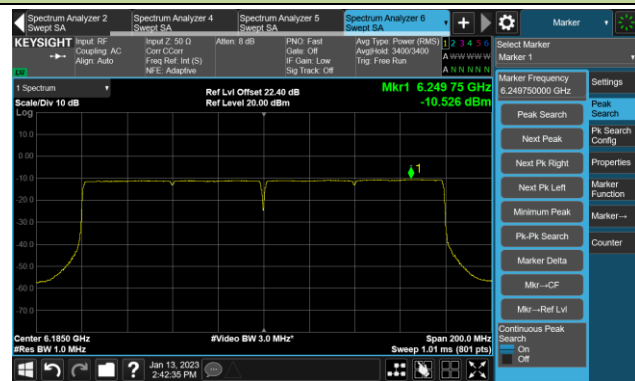

Channel 55 (6225MHz)

Channel 87 (6385MHz)

Channel 167 (6785MHz)

Channel 183 (6865MHz)

Channel 199 (6945MHz)

Channel 215 (7025MHz)

802.11ax-HE160 Power Spectral Density- Ant 1 (Nss = 1)

Channel 47 (6185MHz)

Channel 79 (6345MHz)

Channel 175 (6825MHz)

Channel 207 (6985MHz)

802.11be-EHT20 Power Spectral Density- Ant 1 (Nss = 1)

Channel 33 (6115MHz)

Channel 61 (6255MHz)

Channel 93 (6415MHz)

Channel 161 (6755MHz)