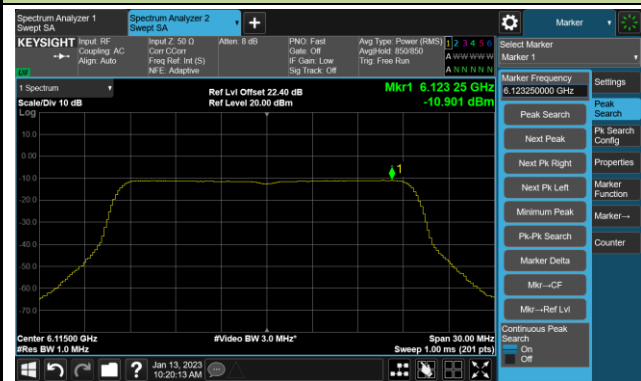

Channel 63 (6265MHz)

Channel 191 (6905MHz)

802.11ax-HE20 Power Spectral Density- Ant 2 (NSS = 1)

Channel 33 (6115MHz)

Channel 61 (6255MHz)

Channel 93 (6415MHz)

Channel 161 (6755MHz)

Channel 169 (6795MHz)

Channel 177 (6835MHz)

Channel 181 (6855MHz)

Channel 185 (6875MHz)

802.11ax-HE20 Power Spectral Density- Ant 2 (Nss = 1)

Channel 189 (6895MHz)

Channel 213 (7015MHz)

Channel 229 (7095MHz)

802.11ax-HE40 Power Spectral Density- Ant 2 (Nss = 1)