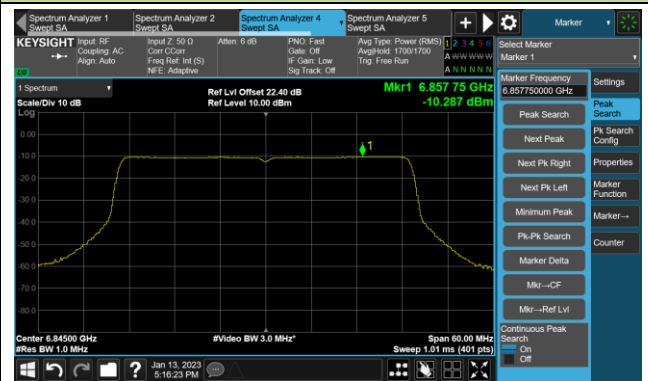

Channel 177 (6835MHz)

Channel 181 (6855MHz)

Channel 185 (6875MHz)

802.11ax-HE20 Power Spectral Density- Ant 2 (Nss = 1)

Channel 189 (6895MHz)

Channel 213 (7015MHz)

Channel 229 (7095MHz)

802.11ax-HE40 Power Spectral Density- Ant 2 (Nss = 1)

Channel 35 (6125MHz)

Channel 59 (6245MHz)

Channel 91 (6405MHz)

Channel 163 (6765MHz)

Channel 171 (6805MHz)

Channel 179 (6845MHz)

Channel 187 (6885MHz)

Channel 211 (7005MHz)