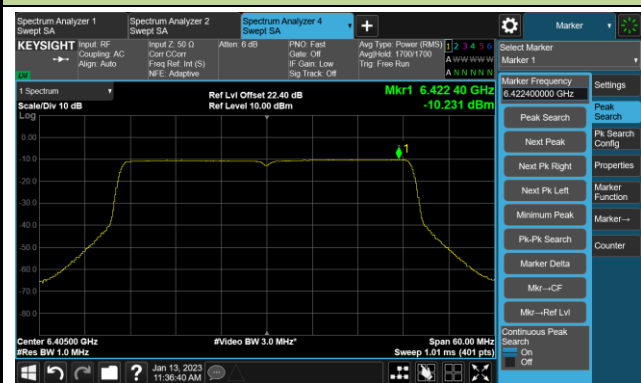

802.11ax-HE20 Power Spectral Density- Ant 1 (Nss = 1)

Channel 189 (6895MHz)

Channel 213 (7015MHz)

Channel 229 (7095MHz)

802.11ax-HE40 Power Spectral Density- Ant 1 (Nss = 1)

Channel 35 (6125MHz)

Channel 59 (6245MHz)

Channel 91 (6405MHz)

Channel 163 (6765MHz)

Channel 171 (6805MHz)

Channel 179 (6845MHz)

Channel 187 (6885MHz)

Channel 211 (7005MHz)

802.11ax-HE80 Power Spectral Density- Ant 1 (Nss = 1)

Channel 39 (6145MHz)