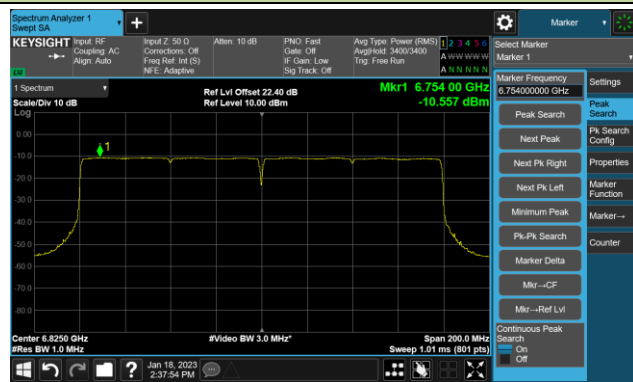

Channel 215 (7025MHz)

802.11be-EHT160 Power Spectral Density- Ant 1 (Nss = 1)

Channel 47 (6185MHz)

Channel 79 (6345MHz)

Channel 175 (6825MHz)

Channel 207 (6985MHz)

802.11be-EHT320 Power Spectral Density- Ant 1 (Nss = 1)

Channel 63 (6265MHz)

Channel 191 (6905MHz)

802.11ax-HE20 Power Spectral Density- Ant 2 (NSS = 1)

Channel 33 (6115MHz)

Channel 61 (6255MHz)

Channel 93 (6415MHz)

Channel 161 (6755MHz)

Channel 169 (6795MHz)