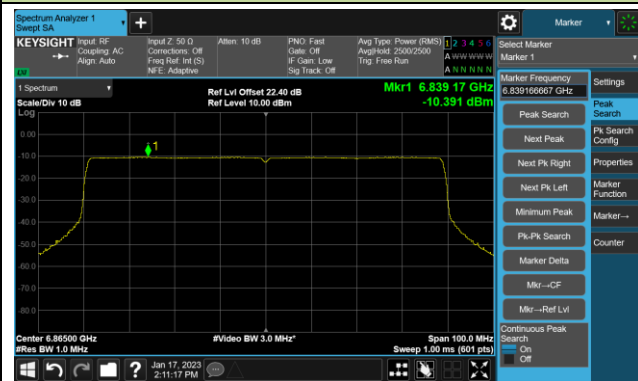

Channel 55 (6225MHz)

Channel 87 (6385MHz)

Channel 167 (6785MHz)

Channel 183 (6865MHz)

Channel 199 (6945MHz)

Channel 215 (7025MHz)

802.11ax-HE160 Power Spectral Density- Ant 1 (Nss = 1)

Channel 47 (6185MHz)

Channel 79 (6345MHz)

Channel 175 (6825MHz)

Channel 207 (6985MHz)

802.11be-EHT20 Power Spectral Density- Ant 1 (Nss = 1)

Channel 33 (6115MHz)

Channel 61 (6255MHz)

Channel 93 (6415MHz)

Channel 161 (6755MHz)