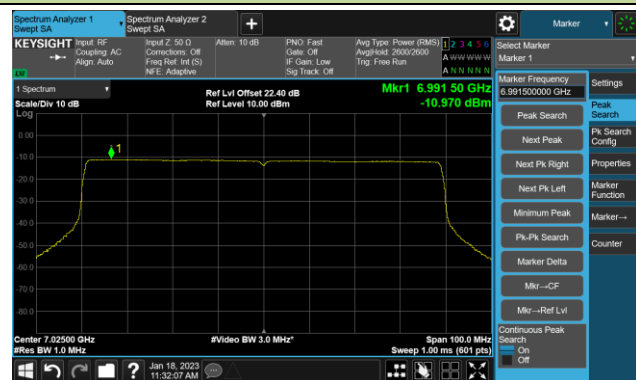

Channel 211 (7005MHz)

802.11be-EHT80 Power Spectral Density- Ant 1 (Nss = 1)

Channel 39 (6145MHz)

Channel 55 (6225MHz)

Channel 87 (6385MHz)

Channel 167 (6785MHz)

Channel 183 (6865MHz)

Channel 199 (6945MHz)

Channel 215 (7025MHz)

802.11be-EHT160 Power Spectral Density- Ant 1 (Nss = 1)

Channel 47 (6185MHz)

Channel 79 (6345MHz)

Channel 175 (6825MHz)

Channel 207 (6985MHz)

802.11be-EHT320 Power Spectral Density- Ant 1 (Nss = 1)