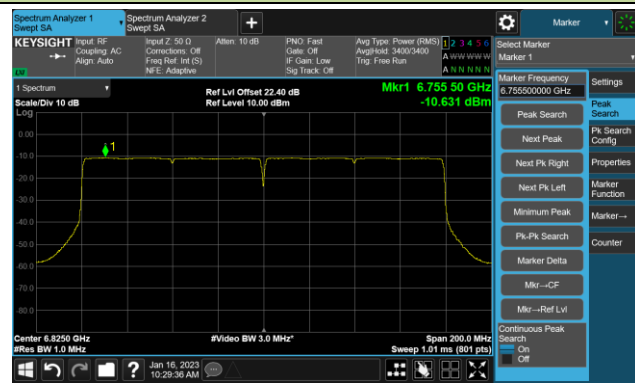

Channel 55 (6225MHz)

Channel 87 (6385MHz)

Channel 167 (6785MHz)

Channel 183 (6865MHz)

Channel 199 (6945MHz)

Channel 215 (7025MHz)

802.11ax-HE160 Power Spectral Density- Ant 1 (Nss = 1)

Channel 47 (6185MHz)

Channel 79 (6345MHz)

Channel 175 (6825MHz)

Channel 207 (6985MHz)

802.11be-EHT20 Power Spectral Density- Ant 1 (Nss = 1)

Channel 33 (6115MHz)

Channel 61 (6255MHz)

Channel 93 (6415MHz)

Channel 161 (6755MHz)