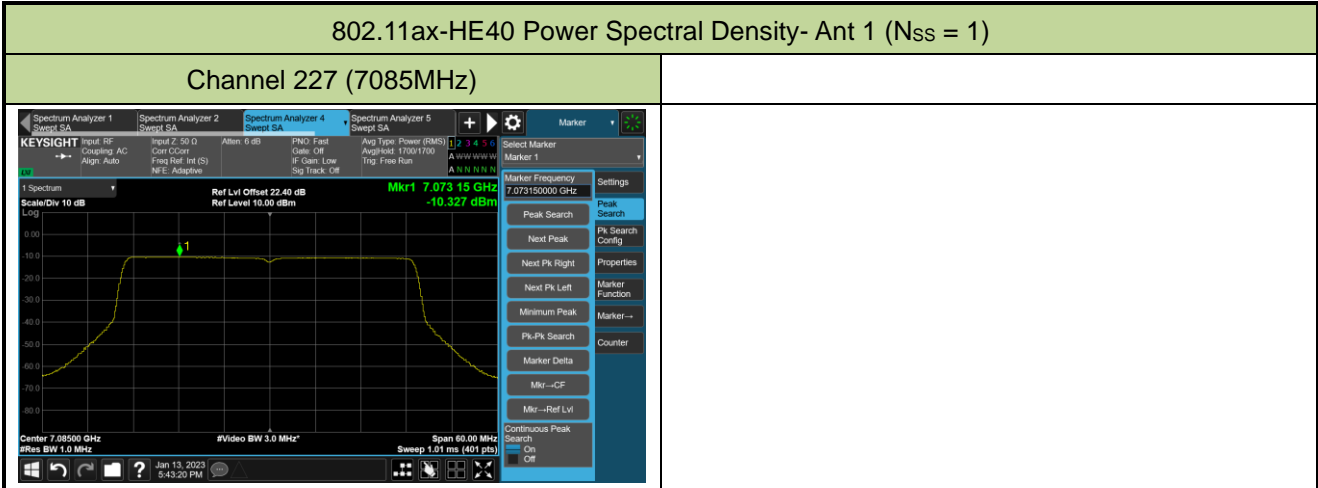

Channel 91 (6405MHz)

Channel 163 (6765MHz)

Channel 171 (6805MHz)

Channel 179 (6845MHz)

Channel 187 (6885MHz)

Channel 211 (7005MHz)

802.11ax-HE80 Power Spectral Density- Ant 1 (Nss = 1)

Channel 39 (6145MHz)