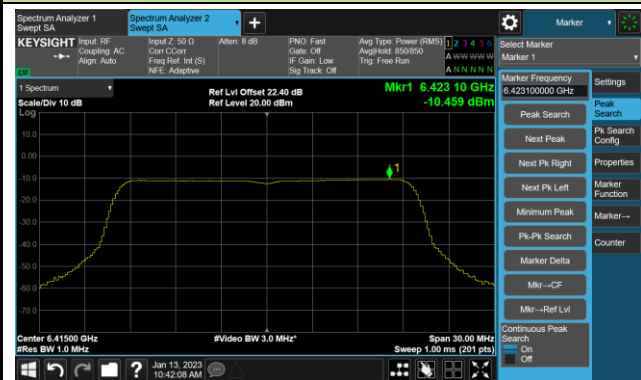

Channel 63 (6265MHz)

Channel 191 (6905MHz)

802.11ax-HE20 Power Spectral Density- Ant 2 (NSS = 1)

Channel 33 (6115MHz)

Channel 61 (6255MHz)

Channel 93 (6415MHz)

Channel 161 (6755MHz)

Channel 169 (6795MHz)

Channel 177 (6835MHz)

Channel 181 (6855MHz)

Channel 185 (6875MHz)

802.11ax-HE20 Power Spectral Density- Ant 2 (Nss = 1)

Channel 189 (6895MHz)

Channel 213 (7015MHz)

Channel 229 (7095MHz)

802.11ax-HE40 Power Spectral Density- Ant 2 (Nss = 1)