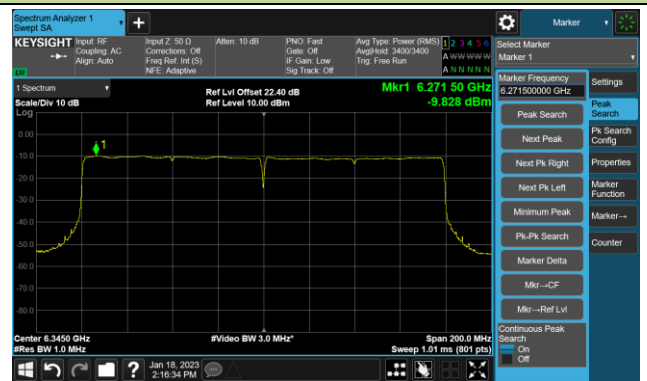

Channel 215 (7025MHz)

802.11be-EHT160 Power Spectral Density- Ant 1 (Nss = 1)

Channel 47 (6185MHz)

Channel 79 (6345MHz)

Channel 175 (6825MHz)

Channel 207 (6985MHz)

802.11be-EHT320 Power Spectral Density- Ant 1 (Nss = 1)

Channel 63 (6265MHz)

Channel 191 (6905MHz)

802.11ax-HE20 Power Spectral Density- Ant 2 (NSS = 1)

Channel 33 (6115MHz)

Channel 61 (6255MHz)

Channel 93 (6415MHz)

Channel 161 (6755MHz)

Channel 169 (6795MHz)