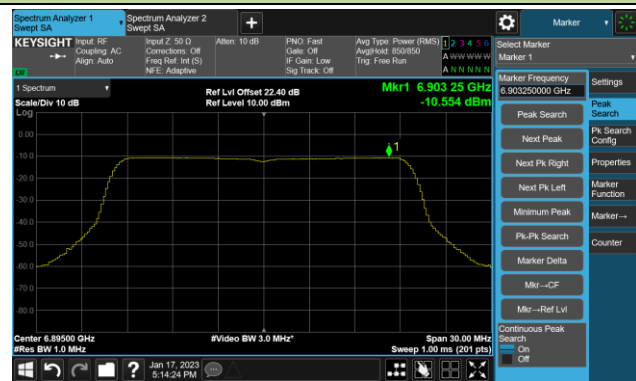

Channel 169 (6795MHz)

Channel 177 (6835MHz)

Channel 181 (6855MHz)

Channel 185 (6875MHz)

802.11be-EHT20 Power Spectral Density- Ant 1 (Nss = 1)

Channel 189 (6895MHz)

Channel 213 (7015MHz)

Channel 229 (7095MHz)