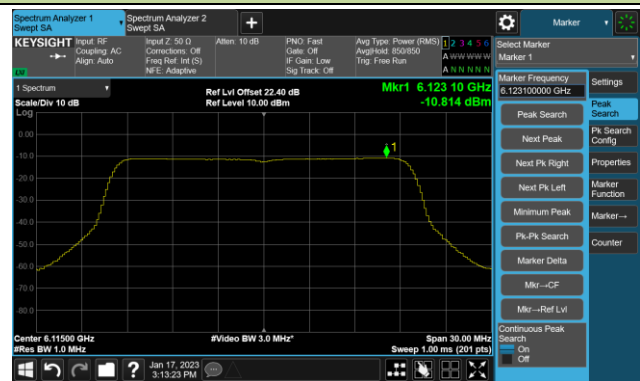

Channel 79 (6345MHz)

Channel 175 (6825MHz)

Channel 207 (6985MHz)

802.11be-EHT20 Power Spectral Density- Ant 1 (Nss = 1)

Channel 33 (6115MHz)

Channel 61 (6255MHz)

Channel 93 (6415MHz)

Channel 161 (6755MHz)

Channel 169 (6795MHz)

Channel 177 (6835MHz)

Channel 181 (6855MHz)

Channel 185 (6875MHz)

802.11be-EHT20 Power Spectral Density- Ant 1 (Nss = 1)

Channel 189 (6895MHz)

Channel 213 (7015MHz)

Channel 229 (7095MHz)