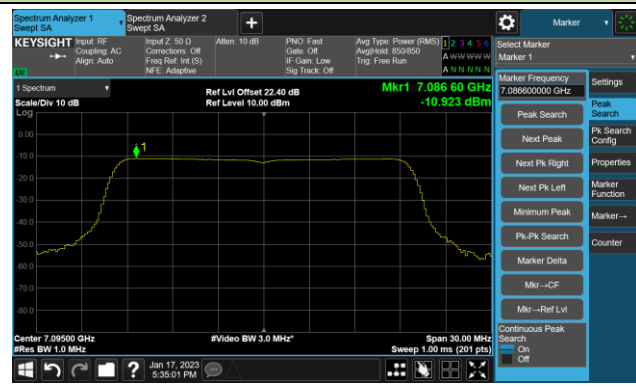

Channel 169 (6795MHz)

Channel 177 (6835MHz)

Channel 181 (6855MHz)

Channel 185 (6875MHz)

802.11be-EHT20 Power Spectral Density- Ant 1 (Nss = 1)

Channel 189 (6895MHz)

Channel 213 (7015MHz)

Channel 229 (7095MHz)