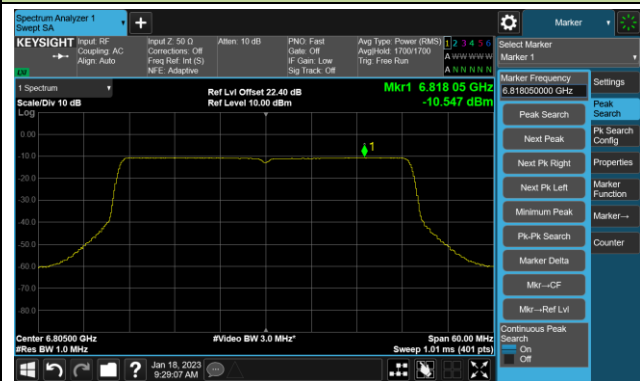

802.11be-EHT40 Power Spectral Density- Ant 1 (Nss = 1)

Channel 35 (6125MHz)

Channel 59 (6245MHz)

Channel 91 (6405MHz)

Channel 163 (6765MHz)

Channel 171 (6805MHz)

Channel 179 (6845MHz)

Channel 187 (6885MHz)

Channel 211 (7005MHz)

802.11be-EHT80 Power Spectral Density- Ant 1 (Nss = 1)

Channel 39 (6145MHz)

Channel 55 (6225MHz)

Channel 87 (6385MHz)

Channel 167 (6785MHz)

Channel 183 (6865MHz)

Channel 199 (6945MHz)