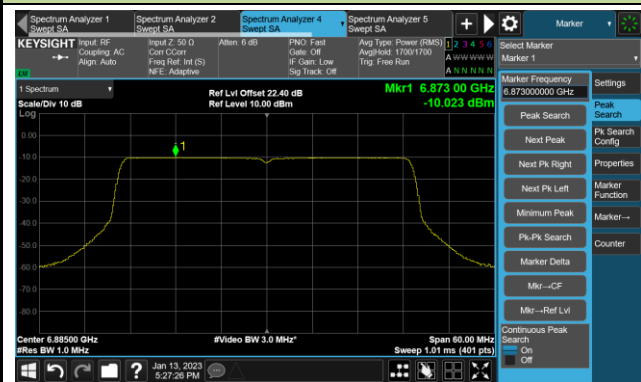

Channel 91 (6405MHz)

Channel 163 (6765MHz)

Channel 171 (6805MHz)

Channel 179 (6845MHz)

Channel 187 (6885MHz)

Channel 211 (7005MHz)

802.11ax-HE80 Power Spectral Density- Ant 1 (Nss = 1)

Channel 39 (6145MHz)

Channel 55 (6225MHz)

Channel 87 (6385MHz)

Channel 167 (6785MHz)

Channel 183 (6865MHz)

Channel 199 (6945MHz)

Channel 215 (7025MHz)

802.11ax-HE160 Power Spectral Density- Ant 1 (Nss = 1)

Channel 47 (6185MHz)