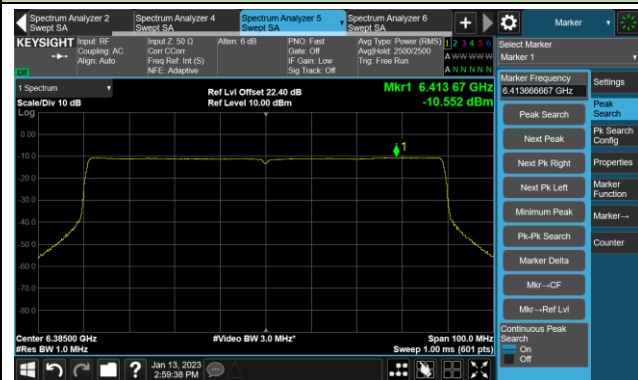

Channel 91 (6405MHz)

Channel 163 (6765MHz)

Channel 171 (6805MHz)

Channel 179 (6845MHz)

Channel 187 (6885MHz)

Channel 211 (7005MHz)

802.11ax-HE80 Power Spectral Density- Ant 1 (Nss = 1)

Channel 39 (6145MHz)

Channel 55 (6225MHz)

Channel 87 (6385MHz)

Channel 167 (6785MHz)

Channel 183 (6865MHz)

Channel 199 (6945MHz)

Channel 215 (7025MHz)

802.11ax-HE160 Power Spectral Density- Ant 1 (Nss = 1)

Channel 47 (6185MHz)