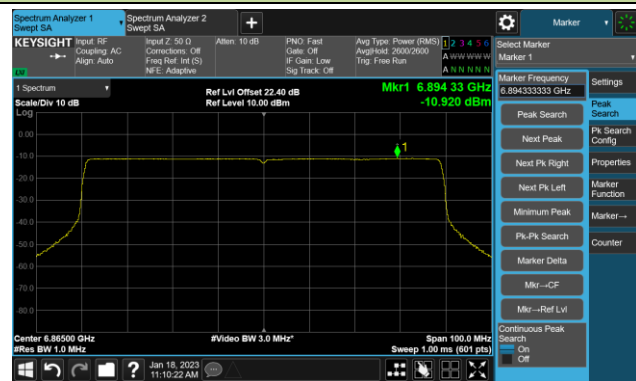

Channel 211 (7005MHz)

802.11be-EHT80 Power Spectral Density- Ant 1 (Nss = 1)

Channel 39 (6145MHz)

Channel 55 (6225MHz)

Channel 87 (6385MHz)

Channel 167 (6785MHz)

Channel 183 (6865MHz)

Channel 199 (6945MHz)

Channel 215 (7025MHz)

802.11be-EHT160 Power Spectral Density- Ant 1 (Nss = 1)

Channel 47 (6185MHz)

Channel 79 (6345MHz)

Channel 175 (6825MHz)

Channel 207 (6985MHz)

802.11be-EHT320 Power Spectral Density- Ant 1 (Nss = 1)