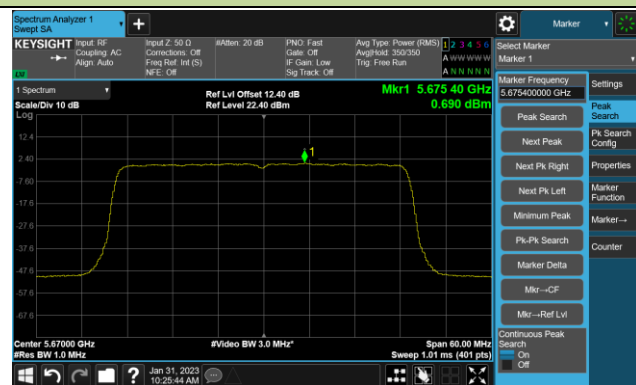

## 802.11ax-HE40 Power Spectral Density- Ant 1

Channel 38 (5190MHz)

Channel 46 (5230MHz)

Channel 54 (5270MHz)

Channel 62 (5310MHz)

Channel 102 (5510MHz)

Channel 110 (5550MHz)

Channel 134 (5670MHz)

Channel 142(5710MHz)

802.11ax-HE40 Power Spectral Density- Ant 1

Channel 151 (5755MHz)

Channel 159 (5795MHz)