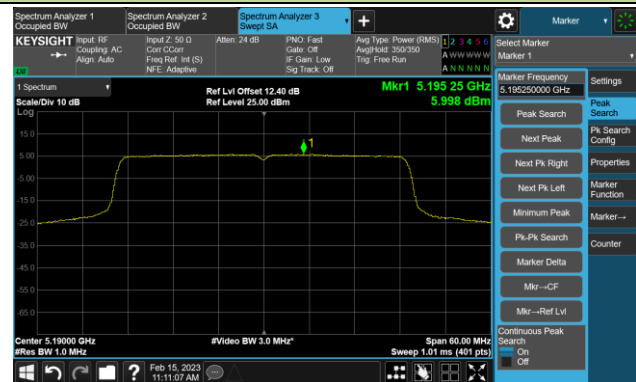

## 802.11be-EHT20 Power Spectral Density- Ant 1

Channel 140 (5700MHz)

Channel 144(5720MHz)

Channel 149 (5745MHz)

Channel 157 (5785MHz)

Channel 165 (5825MHz)

802.11be-EHT40 Power Spectral Density- Ant 1

Channel 38 (5190MHz)

Channel 46 (5230MHz)

Channel 54 (5270MHz)

Channel 62 (5310MHz)

Channel 102 (5510MHz)

Channel 110 (5550MHz)

Channel 134 (5670MHz)

Channel 142(5710MHz)

802.11be-EHT40 Power Spectral Density- Ant 1