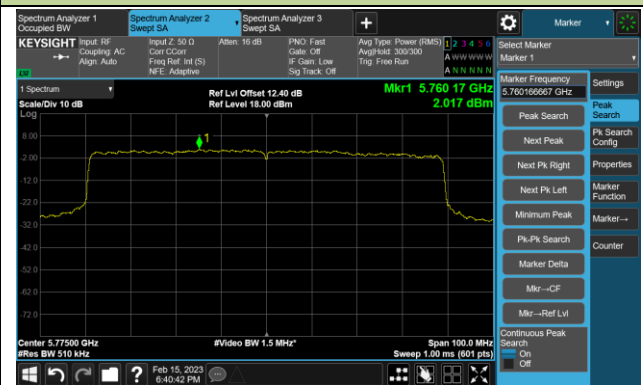

## 802.11be-EHT80 Power Spectral Density- Ant 1

Channel 42 (5210MHz)

Channel 58 (5290MHz)

Channel 106 (5530MHz)

Channel 122 (5610MHz)

Channel 138 (5690MHz)

Channel 155 (5775MHz)

## 802.11be-EHT160 Power Spectral Density- Ant 1

Channel 50 (5250MHz)

Channel 114 (5570MHz)