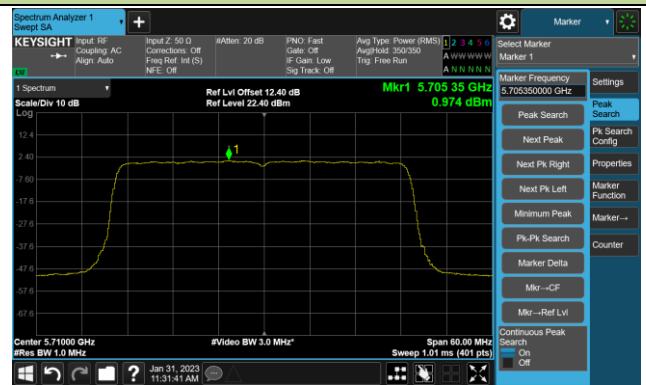

## 802.11be-EHT20 Power Spectral Density- Ant 1

Channel 140 (5700MHz)

Channel 144(5720MHz)

Channel 149 (5745MHz)

Channel 157 (5785MHz)

Channel 165 (5825MHz)

802.11be-EHT40 Power Spectral Density- Ant 1

Channel 38 (5190MHz)

Channel 46 (5230MHz)

Channel 54 (5270MHz)

Channel 62 (5310MHz)

Channel 102 (5510MHz)

Channel 110 (5550MHz)

Channel 134 (5670MHz)

Channel 142(5710MHz)

802.11be-EHT40 Power Spectral Density- Ant 1

Channel 151 (5755MHz)

Channel 159 (5795MHz)