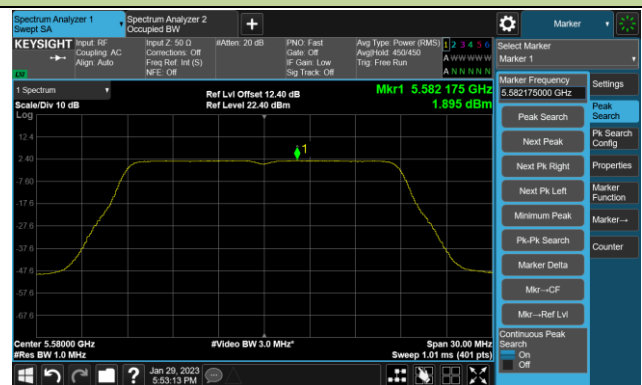

## 802.11a Power Spectral Density- Ant 2

Channel 140 (5700MHz)

Channel 144(5720MHz)

Channel 149 (5745MHz)

Channel 157 (5785MHz)

Channel 165 (5825MHz)

## 802.11ac-VHT20 Power Spectral Density- Ant 2

Channel 36 (5180MHz)

Channel 44 (5220MHz)

Channel 48 (5240MHz)

Channel 52 (5260MHz)

Channel 60 (5300MHz)

Channel 64 (5320MHz)

Channel 100 (5500MHz)

Channel 116 (5580MHz)