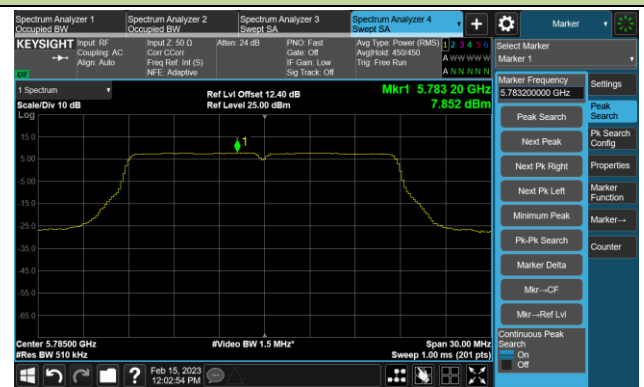

Channel 116 (5580MHz)

## 802.11ac-VHT20 Power Spectral Density- Ant 2

Channel 140 (5700MHz)

Channel 144(5720MHz)

Channel 149 (5745MHz)

Channel 157 (5785MHz)

Channel 165 (5825MHz)