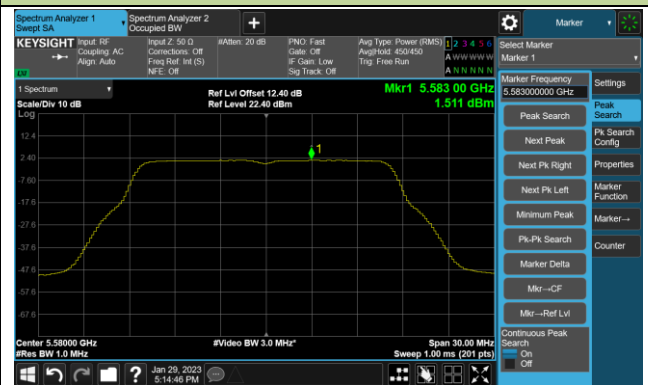

## 802.11be-EHT160 Power Spectral Density- Ant 1

Channel 50 (5250MHz)

Channel 114 (5570MHz)

## 802.11a Power Spectral Density- Ant 2

Channel 36 (5180MHz)

Channel 44 (5220MHz)

Channel 48 (5240MHz)

Channel 52 (5260MHz)

Channel 60 (5300MHz)

Channel 64 (5320MHz)

Channel 100 (5500MHz)

Channel 116 (5580MHz)