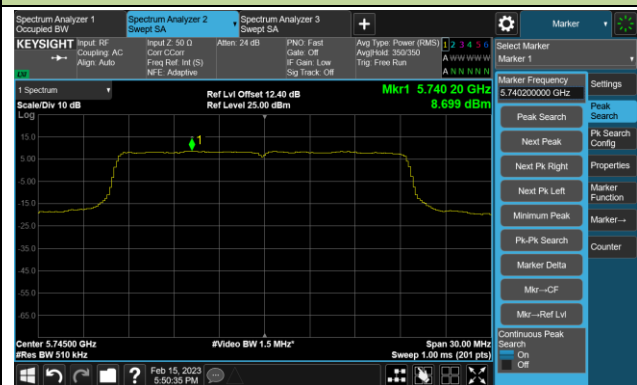

## 802.11be-EHT20 Power Spectral Density- Ant 1

Channel 140 (5700MHz)

Channel 144(5720MHz)

Channel 149 (5745MHz)

Channel 157 (5785MHz)

Channel 165 (5825MHz)

802.11be-EHT40 Power Spectral Density- Ant 1

Channel 38 (5190MHz)

Channel 46 (5230MHz)

Channel 54 (5270MHz)

Channel 62 (5310MHz)

Channel 102 (5510MHz)

Channel 110 (5550MHz)

Channel 134 (5670MHz)

Channel 142(5710MHz)

802.11be-EHT40 Power Spectral Density- Ant 1