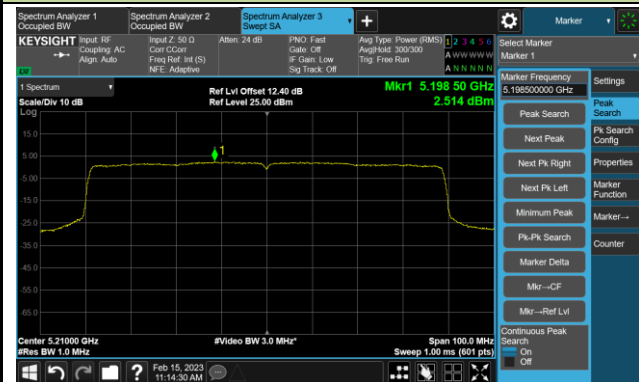

802.11be-EHT80 Power Spectral Density- Ant 1

Channel 42 (5210MHz)