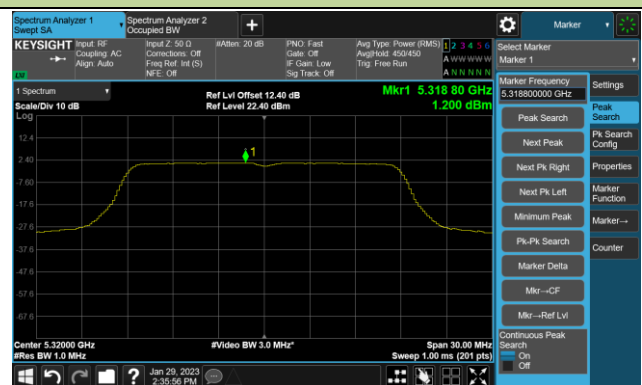

## 802.11a Power Spectral Density- Ant 2

Channel 140 (5700MHz)

Channel 144(5720MHz)

Channel 149 (5745MHz)

Channel 157 (5785MHz)

Channel 165 (5825MHz)

## 802.11ac-VHT20 Power Spectral Density- Ant 2

Channel 36 (5180MHz)

Channel 44 (5220MHz)

Channel 48 (5240MHz)

Channel 52 (5260MHz)

Channel 60 (5300MHz)

Channel 64 (5320MHz)

Channel 100 (5500MHz)

Channel 116 (5580MHz)