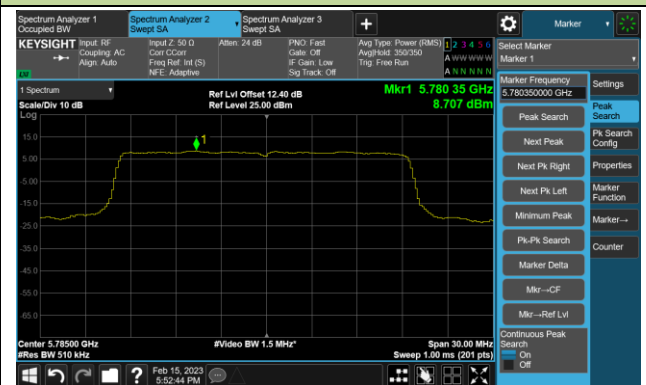

## 802.11be-EHT20 Power Spectral Density- Ant 1

Channel 140 (5700MHz)

Channel 144(5720MHz)

Channel 149 (5745MHz)

Channel 157 (5785MHz)

Channel 165 (5825MHz)

802.11be-EHT40 Power Spectral Density- Ant 1

Channel 38 (5190MHz)

Channel 46 (5230MHz)

Channel 54 (5270MHz)

Channel 62 (5310MHz)

Channel 102 (5510MHz)

Channel 110 (5550MHz)

Channel 134 (5670MHz)

Channel 142(5710MHz)

802.11be-EHT40 Power Spectral Density- Ant 1