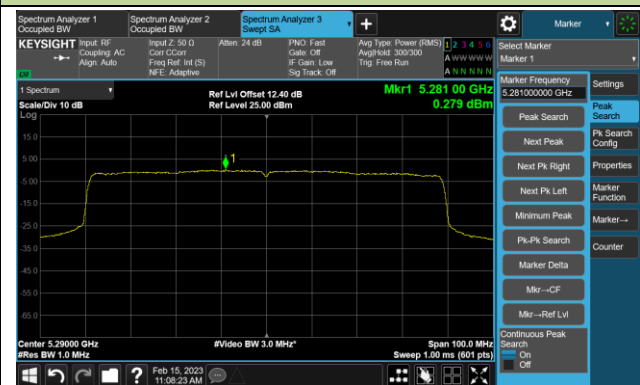

Channel 142(5710MHz)

802.11ax-HE40 Power Spectral Density- Ant 1

Channel 151 (5755MHz)

Channel 159 (5795MHz)

## 802.11ax-HE80 Power Spectral Density- Ant 1

Channel 42 (5210MHz)

Channel 58 (5290MHz)

Channel 106 (5530MHz)

Channel 122 (5610MHz)

Channel 138 (5690MHz)

Channel 155 (5775MHz)