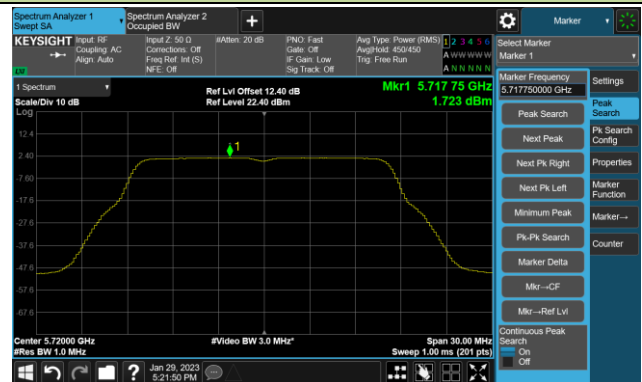

## 802.11a Power Spectral Density- Ant 2

Channel 36 (5180MHz)

Channel 44 (5220MHz)

Channel 48 (5240MHz)

Channel 52 (5260MHz)

Channel 60 (5300MHz)

Channel 64 (5320MHz)

Channel 100 (5500MHz)

Channel 116 (5580MHz)

## 802.11a Power Spectral Density- Ant 2

Channel 140 (5700MHz)

Channel 144(5720MHz)

Channel 149 (5745MHz)

Channel 157 (5785MHz)

Channel 165 (5825MHz)