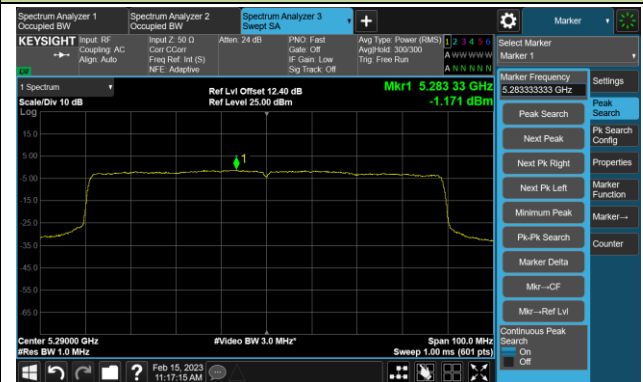

Channel 151 (5755MHz)

Channel 159 (5795MHz)

## 802.11be-EHT80 Power Spectral Density- Ant 1

Channel 42 (5210MHz)

Channel 58 (5290MHz)

Channel 106 (5530MHz)

Channel 122 (5610MHz)

Channel 138 (5690MHz)

Channel 155 (5775MHz)