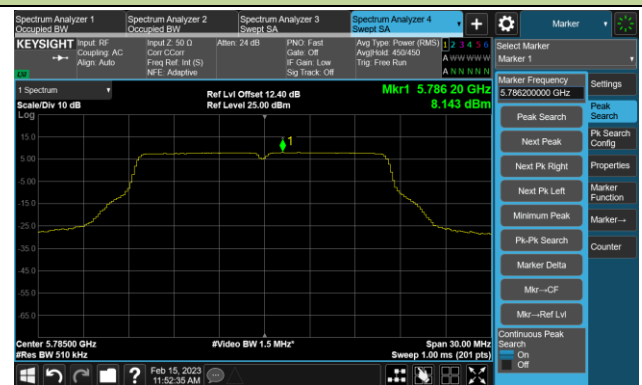

## 802.11a Power Spectral Density- Ant 2

Channel 140 (5700MHz)

Channel 144(5720MHz)

Channel 149 (5745MHz)

Channel 157 (5785MHz)

Channel 165 (5825MHz)

## 802.11ac-VHT20 Power Spectral Density- Ant 2

Channel 36 (5180MHz)

Channel 44 (5220MHz)

Channel 48 (5240MHz)

Channel 52 (5260MHz)

Channel 60 (5300MHz)

Channel 64 (5320MHz)

Channel 100 (5500MHz)