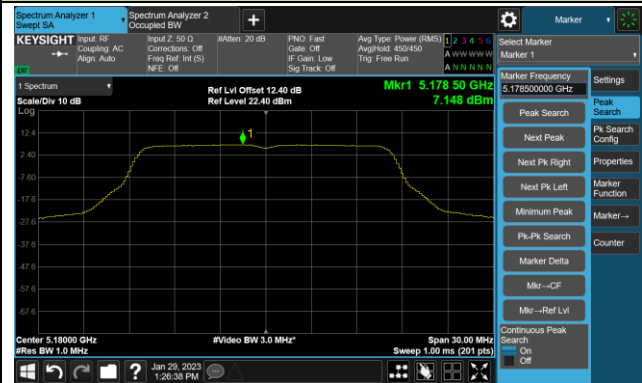

802.11a Power Spectral Density- Ant 2

Channel 36 (5180MHz)