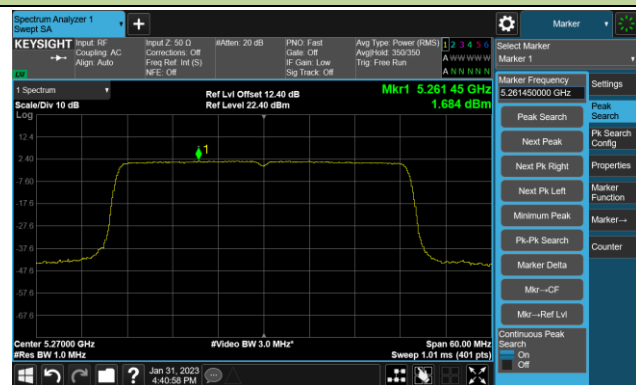

## 802.11be-EHT20 Power Spectral Density- Ant 1

Channel 140 (5700MHz)

Channel 144(5720MHz)

Channel 149 (5745MHz)

Channel 157 (5785MHz)

Channel 165 (5825MHz)

802.11be-EHT40 Power Spectral Density- Ant 1

Channel 38 (5190MHz)

Channel 46 (5230MHz)

Channel 54 (5270MHz)

Channel 62 (5310MHz)

Channel 102 (5510MHz)

Channel 110 (5550MHz)

Channel 134 (5670MHz)

Channel 142(5710MHz)

802.11be-EHT40 Power Spectral Density- Ant 1