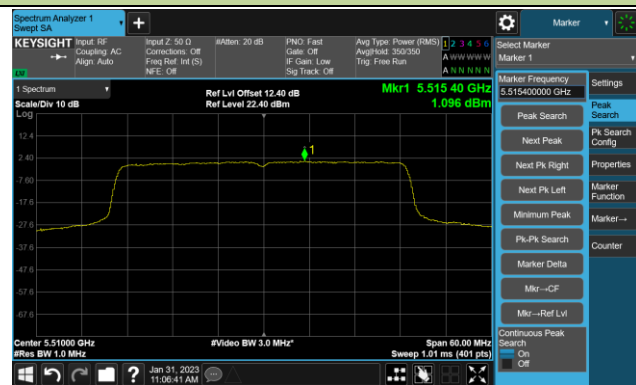

## 802.11be-EHT20 Power Spectral Density- Ant 1

Channel 140 (5700MHz)

Channel 144(5720MHz)

Channel 149 (5745MHz)

Channel 157 (5785MHz)

Channel 165 (5825MHz)

802.11be-EHT40 Power Spectral Density- Ant 1

Channel 38 (5190MHz)

Channel 46 (5230MHz)

Channel 54 (5270MHz)

Channel 62 (5310MHz)

Channel 102 (5510MHz)

Channel 110 (5550MHz)

Channel 134 (5670MHz)

Channel 142(5710MHz)

802.11be-EHT40 Power Spectral Density- Ant 1

Channel 151 (5755MHz)

Channel 159 (5795MHz)