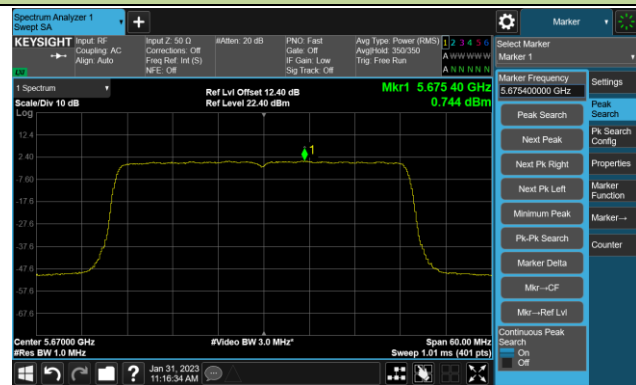

## 802.11be-EHT20 Power Spectral Density- Ant 1

Channel 140 (5700MHz)

Channel 144(5720MHz)

Channel 149 (5745MHz)

Channel 157 (5785MHz)

Channel 165 (5825MHz)

802.11be-EHT40 Power Spectral Density- Ant 1

Channel 38 (5190MHz)

Channel 46 (5230MHz)

Channel 54 (5270MHz)

Channel 62 (5310MHz)

Channel 102 (5510MHz)

Channel 110 (5550MHz)

Channel 134 (5670MHz)

Channel 142(5710MHz)

802.11be-EHT40 Power Spectral Density- Ant 1

Channel 151 (5755MHz)

Channel 159 (5795MHz)