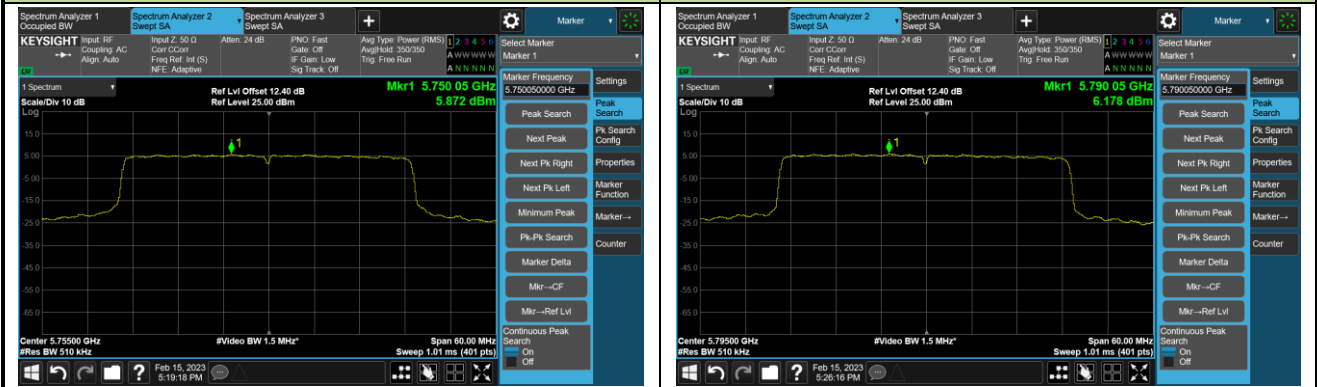

## 802.11ax-HE40 Power Spectral Density- Ant 1

Channel 38 (5190MHz)

Channel 46 (5230MHz)

Channel 54 (5270MHz)

Channel 62 (5310MHz)

Channel 102 (5510MHz)

Channel 110 (5550MHz)

Channel 134 (5670MHz)

Channel 142(5710MHz)

802.11ax-HE40 Power Spectral Density- Ant 1

Channel 151 (5755MHz)

Channel 159 (5795MHz)