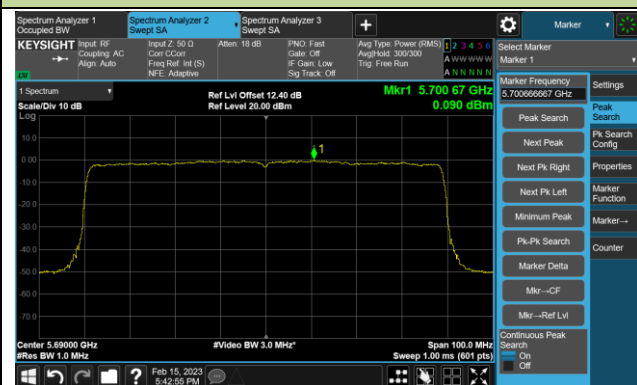

## 802.11ax-HE80 Power Spectral Density- Ant 1

Channel 42 (5210MHz)

Channel 58 (5290MHz)

Channel 106 (5530MHz)

Channel 122 (5610MHz)

Channel 138 (5690MHz)

Channel 155 (5775MHz)

## 802.11ax-HE160 Power Spectral Density- Ant 1

Channel 50 (5250MHz)

Channel 114 (5570MHz)