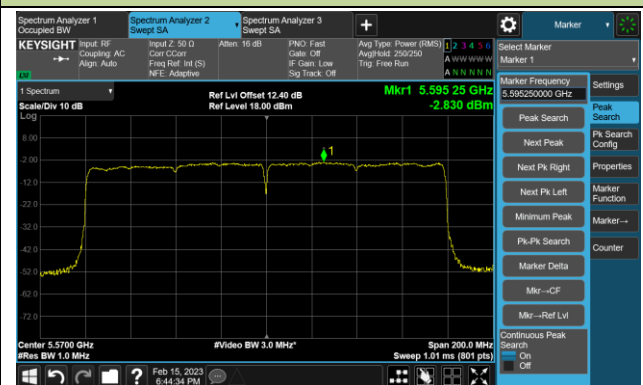

## 802.11be-EHT80 Power Spectral Density- Ant 1

Channel 42 (5210MHz)

Channel 58 (5290MHz)

Channel 106 (5530MHz)

Channel 122 (5610MHz)

Channel 138 (5690MHz)

Channel 155 (5775MHz)

## 802.11be-EHT160 Power Spectral Density- Ant 1

Channel 50 (5250MHz)

Channel 114 (5570MHz)