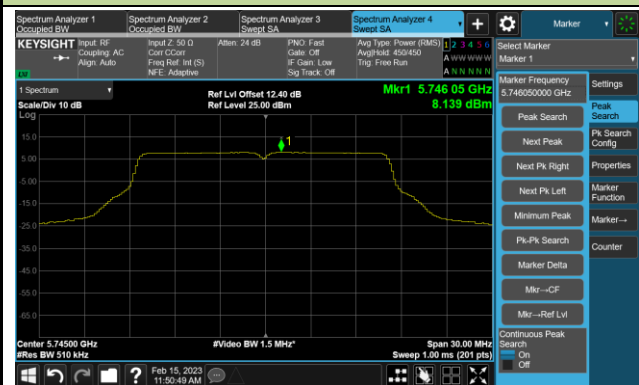

## 802.11a Power Spectral Density- Ant 2

Channel 140 (5700MHz)

Channel 144(5720MHz)

Channel 149 (5745MHz)

Channel 157 (5785MHz)

Channel 165 (5825MHz)

## 802.11ac-VHT20 Power Spectral Density- Ant 2

Channel 36 (5180MHz)

Channel 44 (5220MHz)

Channel 48 (5240MHz)

Channel 52 (5260MHz)

Channel 60 (5300MHz)

Channel 64 (5320MHz)

Channel 100 (5500MHz)