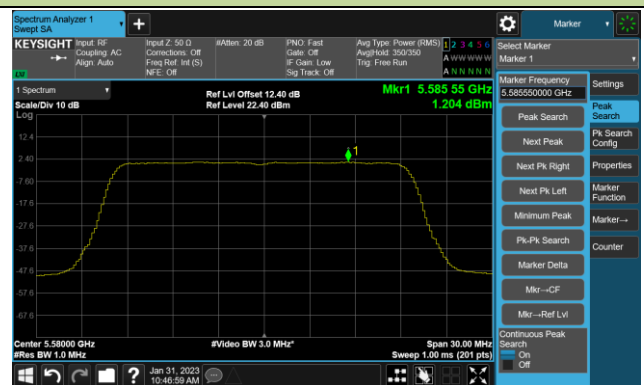

## 802.11ax-HE160 Power Spectral Density- Ant 1

Channel 50 (5250MHz)

Channel 114 (5570MHz)

## 802.11be-EHT20 Power Spectral Density- Ant 1

Channel 36 (5180MHz)

Channel 44 (5220MHz)

Channel 48 (5240MHz)

Channel 52 (5260MHz)

Channel 60 (5300MHz)

Channel 64 (5320MHz)

Channel 100 (5500MHz)

Channel 116 (5580MHz)