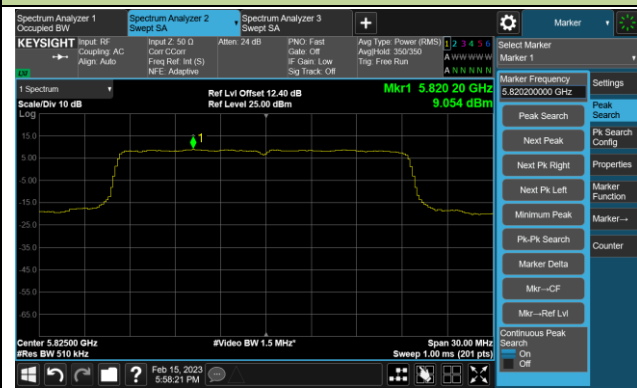

## 802.11be-EHT20 Power Spectral Density- Ant 1

Channel 140 (5700MHz)

Channel 144(5720MHz)

Channel 149 (5745MHz)

Channel 157 (5785MHz)

Channel 165 (5825MHz)

802.11be-EHT40 Power Spectral Density- Ant 1

Channel 38 (5190MHz)

Channel 46 (5230MHz)

Channel 54 (5270MHz)

Channel 62 (5310MHz)

Channel 102 (5510MHz)

Channel 110 (5550MHz)

Channel 134 (5670MHz)

Channel 142(5710MHz)

802.11be-EHT40 Power Spectral Density- Ant 1