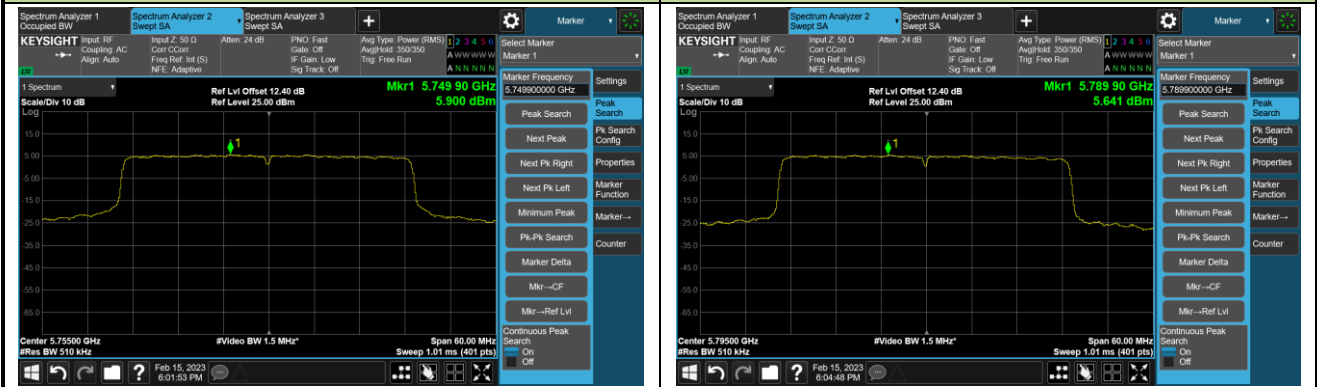

## 802.11be-EHT20 Power Spectral Density- Ant 1

Channel 140 (5700MHz)

Channel 144(5720MHz)

Channel 149 (5745MHz)

Channel 157 (5785MHz)

Channel 165 (5825MHz)

802.11be-EHT40 Power Spectral Density- Ant 1

Channel 38 (5190MHz)

Channel 46 (5230MHz)

Channel 54 (5270MHz)

Channel 62 (5310MHz)

Channel 102 (5510MHz)

Channel 110 (5550MHz)

Channel 134 (5670MHz)

Channel 142(5710MHz)

802.11be-EHT40 Power Spectral Density- Ant 1

Channel 151 (5755MHz)

Channel 159 (5795MHz)