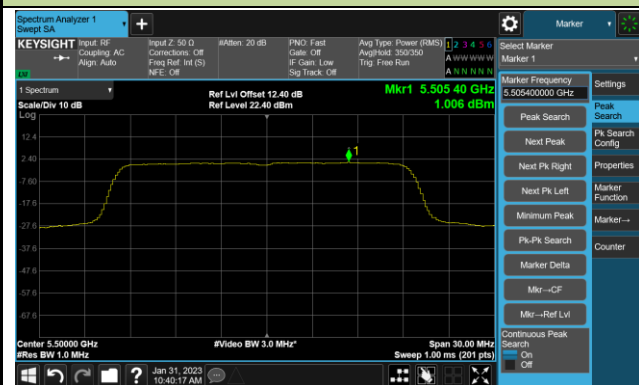

## 802.11ax-HE160 Power Spectral Density- Ant 1

Channel 50 (5250MHz)

Channel 114 (5570MHz)

## 802.11be-EHT20 Power Spectral Density- Ant 1

Channel 36 (5180MHz)

Channel 44 (5220MHz)

Channel 48 (5240MHz)

Channel 52 (5260MHz)

Channel 60 (5300MHz)

Channel 64 (5320MHz)

Channel 100 (5500MHz)

Channel 116 (5580MHz)