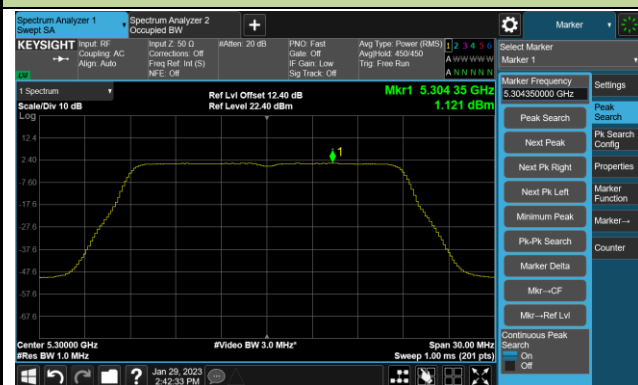

## 802.11a Power Spectral Density- Ant 2

Channel 140 (5700MHz)

Channel 144(5720MHz)

Channel 149 (5745MHz)

Channel 157 (5785MHz)

Channel 165 (5825MHz)

## 802.11ac-VHT20 Power Spectral Density- Ant 2

Channel 36 (5180MHz)

Channel 44 (5220MHz)

Channel 48 (5240MHz)

Channel 52 (5260MHz)

Channel 60 (5300MHz)

Channel 64 (5320MHz)

Channel 100 (5500MHz)

Channel 116 (5580MHz)