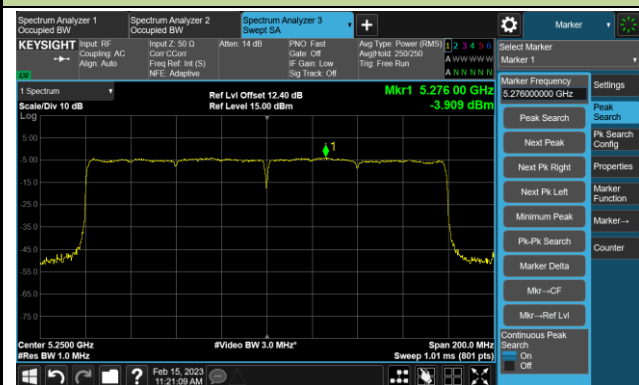

## 802.11be-EHT80 Power Spectral Density- Ant 1

Channel 42 (5210MHz)

Channel 58 (5290MHz)

Channel 106 (5530MHz)

Channel 122 (5610MHz)

Channel 138 (5690MHz)

Channel 155 (5775MHz)

## 802.11be-EHT160 Power Spectral Density- Ant 1

Channel 50 (5250MHz)

Channel 114 (5570MHz)