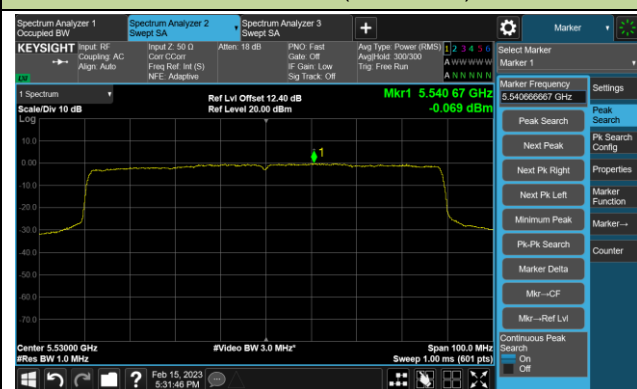

## 802.11ax-HE80 Power Spectral Density- Ant 1

Channel 42 (5210MHz)

Channel 58 (5290MHz)

Channel 106 (5530MHz)

Channel 122 (5610MHz)

Channel 138 (5690MHz)

Channel 155 (5775MHz)

## 802.11ax-HE160 Power Spectral Density- Ant 1

Channel 50 (5250MHz)

Channel 114 (5570MHz)