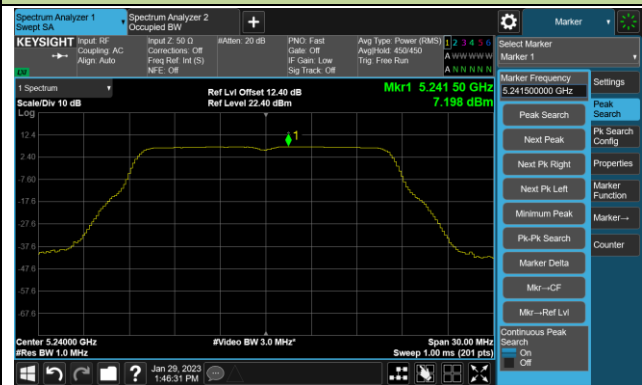

## 802.11be-EHT160 Power Spectral Density- Ant 1

Channel 50 (5250MHz)

Channel 114 (5570MHz)

## 802.11a Power Spectral Density- Ant 2

Channel 36 (5180MHz)

Channel 44 (5220MHz)

Channel 48 (5240MHz)

Channel 52 (5260MHz)

Channel 60 (5300MHz)

Channel 64 (5320MHz)

Channel 100 (5500MHz)

Channel 116 (5580MHz)