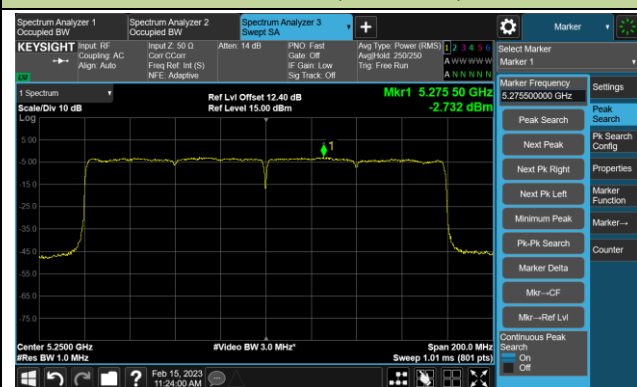

## 802.11ax-HE80 Power Spectral Density- Ant 1

Channel 42 (5210MHz)

Channel 58 (5290MHz)

Channel 106 (5530MHz)

Channel 122 (5610MHz)

Channel 138 (5690MHz)

Channel 155 (5775MHz)

## 802.11ax-HE160 Power Spectral Density- Ant 1

Channel 50 (5250MHz)

Channel 114 (5570MHz)