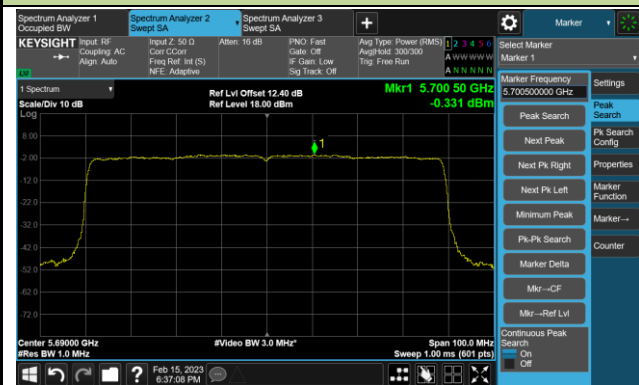

## 802.11be-EHT80 Power Spectral Density- Ant 1

Channel 42 (5210MHz)

Channel 58 (5290MHz)

Channel 106 (5530MHz)

Channel 122 (5610MHz)

Channel 138 (5690MHz)

Channel 155 (5775MHz)

## 802.11be-EHT160 Power Spectral Density- Ant 1

Channel 50 (5250MHz)

Channel 114 (5570MHz)