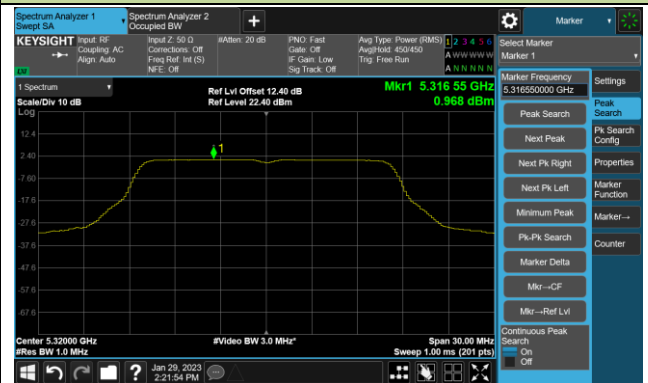

## 802.11be-EHT160 Power Spectral Density- Ant 1

Channel 50 (5250MHz)

Channel 114 (5570MHz)

## 802.11a Power Spectral Density- Ant 2

Channel 36 (5180MHz)

Channel 44 (5220MHz)

Channel 48 (5240MHz)

Channel 52 (5260MHz)

Channel 60 (5300MHz)

Channel 64 (5320MHz)

Channel 100 (5500MHz)

Channel 116 (5580MHz)