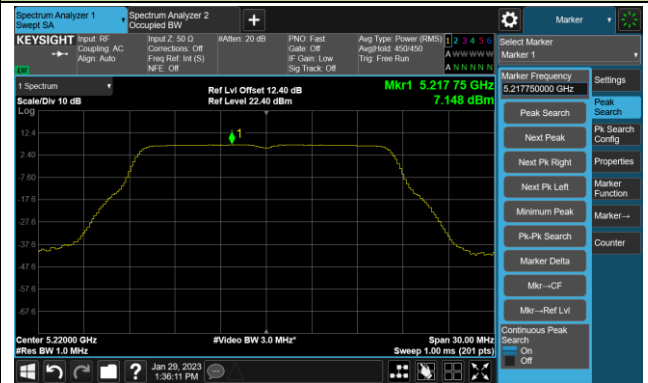

Channel 44 (5220MHz)