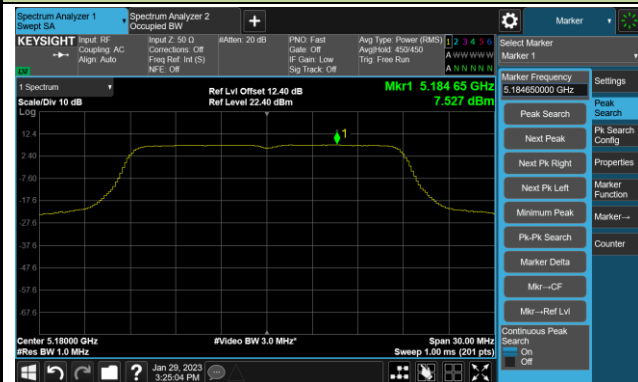

## 802.11a Power Spectral Density- Ant 2

Channel 140 (5700MHz)

Channel 144(5720MHz)

Channel 149 (5745MHz)

Channel 157 (5785MHz)

Channel 165 (5825MHz)

## 802.11ac-VHT20 Power Spectral Density- Ant 2

Channel 36 (5180MHz)

Channel 44 (5220MHz)

Channel 48 (5240MHz)

Channel 52 (5260MHz)

Channel 60 (5300MHz)

Channel 64 (5320MHz)

Channel 100 (5500MHz)