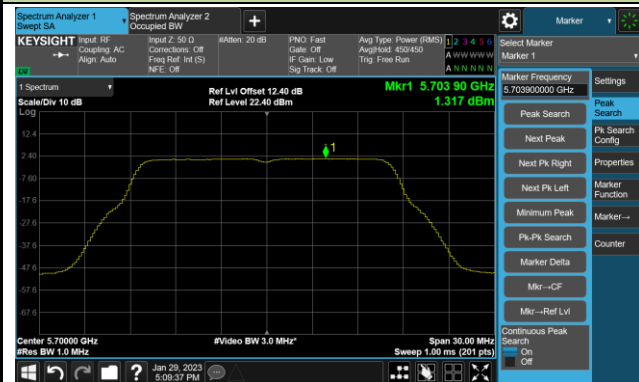

802.11a Power Spectral Density- Ant 2

Channel 140 (5700MHz)