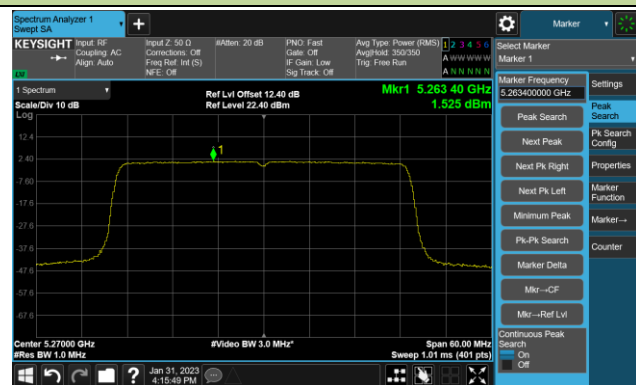

## 802.11ax-HE40 Power Spectral Density- Ant 1

Channel 38 (5190MHz)

Channel 46 (5230MHz)

Channel 54 (5270MHz)

Channel 62 (5310MHz)

Channel 102 (5510MHz)

Channel 110 (5550MHz)

Channel 134 (5670MHz)

Channel 142(5710MHz)

802.11ax-HE40 Power Spectral Density- Ant 1

Channel 151 (5755MHz)

Channel 159 (5795MHz)