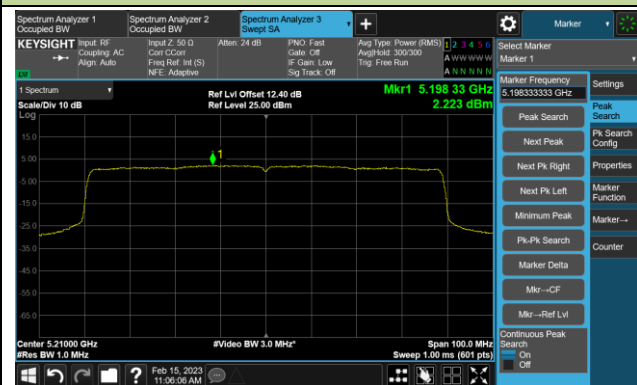

Channel 142(5710MHz)

802.11ax-HE40 Power Spectral Density- Ant 1

Channel 151 (5755MHz)

Channel 159 (5795MHz)

## 802.11ax-HE80 Power Spectral Density- Ant 1

Channel 42 (5210MHz)

Channel 58 (5290MHz)

Channel 106 (5530MHz)

Channel 122 (5610MHz)

Channel 138 (5690MHz)

Channel 155 (5775MHz)

## 802.11ax-HE160 Power Spectral Density- Ant 1

Channel 50 (5250MHz)

Channel 114 (5570MHz)