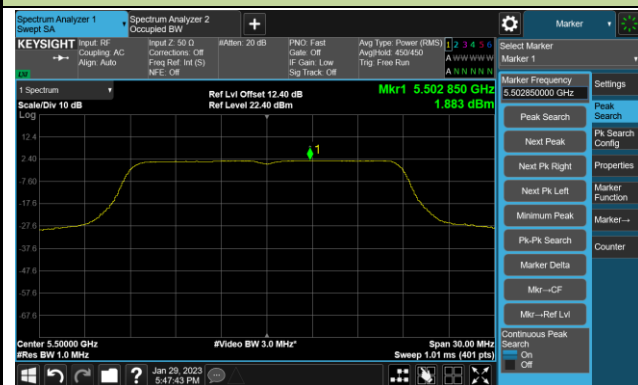

## 802.11a Power Spectral Density- Ant 2

Channel 140 (5700MHz)

Channel 144(5720MHz)

Channel 149 (5745MHz)

Channel 157 (5785MHz)

Channel 165 (5825MHz)

## 802.11ac-VHT20 Power Spectral Density- Ant 2

Channel 36 (5180MHz)

Channel 44 (5220MHz)

Channel 48 (5240MHz)

Channel 52 (5260MHz)

Channel 60 (5300MHz)

Channel 64 (5320MHz)

Channel 100 (5500MHz)

Channel 116 (5580MHz)