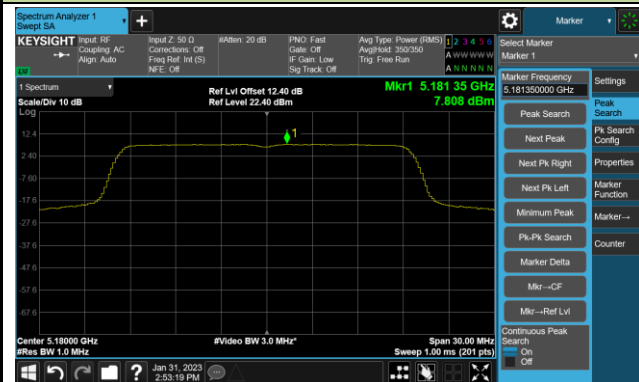

## 802.11ax-HE80 Power Spectral Density- Ant 1

Channel 42 (5210MHz)

Channel 58 (5290MHz)

Channel 106 (5530MHz)

Channel 122 (5610MHz)

Channel 138 (5690MHz)

Channel 155 (5775MHz)

## 802.11ax-HE160 Power Spectral Density- Ant 1

Channel 50 (5250MHz)

Channel 114 (5570MHz)

## 802.11be-EHT20 Power Spectral Density- Ant 1

Channel 36 (5180MHz)

Channel 44 (5220MHz)

Channel 48 (5240MHz)

Channel 52 (5260MHz)

Channel 60 (5300MHz)

Channel 64 (5320MHz)

Channel 100 (5500MHz)

Channel 116 (5580MHz)