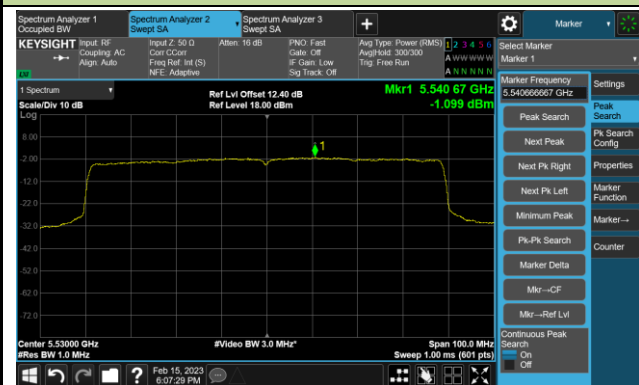

## 802.11be-EHT80 Power Spectral Density- Ant 1

Channel 42 (5210MHz)

Channel 58 (5290MHz)

Channel 106 (5530MHz)

Channel 122 (5610MHz)

Channel 138 (5690MHz)

Channel 155 (5775MHz)

## 802.11be-EHT160 Power Spectral Density- Ant 1

Channel 50 (5250MHz)

Channel 114 (5570MHz)