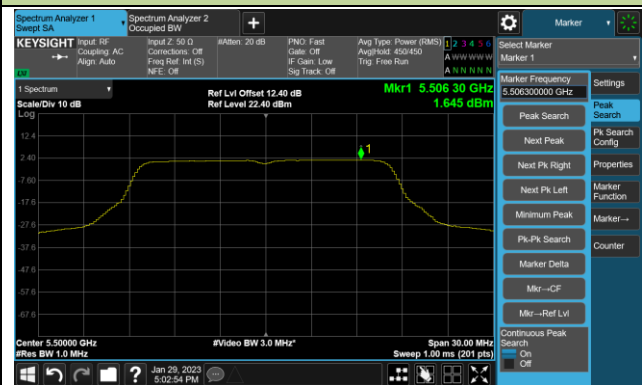

## 802.11be-EHT160 Power Spectral Density- Ant 1

Channel 50 (5250MHz)

Channel 114 (5570MHz)

## 802.11a Power Spectral Density- Ant 2

Channel 36 (5180MHz)

Channel 44 (5220MHz)

Channel 48 (5240MHz)

Channel 52 (5260MHz)

Channel 60 (5300MHz)

Channel 64 (5320MHz)

Channel 100 (5500MHz)

Channel 116 (5580MHz)