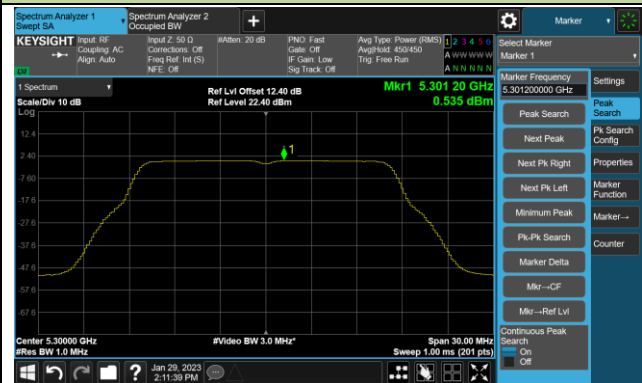

## 802.11be-EHT160 Power Spectral Density- Ant 1

Channel 50 (5250MHz)

Channel 114 (5570MHz)

## 802.11a Power Spectral Density- Ant 2

Channel 36 (5180MHz)

Channel 44 (5220MHz)

Channel 48 (5240MHz)

Channel 52 (5260MHz)

Channel 60 (5300MHz)

Channel 64 (5320MHz)

Channel 100 (5500MHz)

Channel 116 (5580MHz)