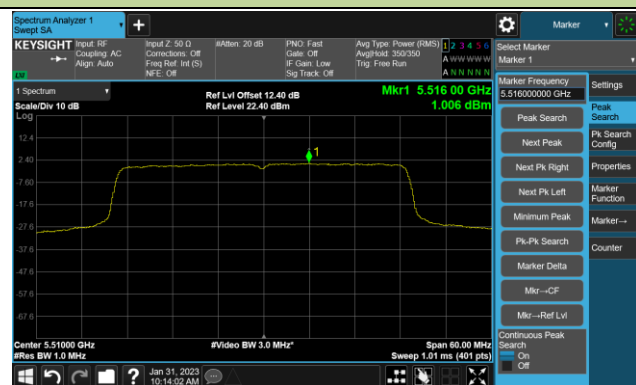

## 802.11ax-HE40 Power Spectral Density- Ant 1

Channel 38 (5190MHz)

Channel 46 (5230MHz)

Channel 54 (5270MHz)

Channel 62 (5310MHz)

Channel 102 (5510MHz)

Channel 110 (5550MHz)

Channel 134 (5670MHz)

Channel 142(5710MHz)

802.11ax-HE40 Power Spectral Density- Ant 1

Channel 151 (5755MHz)

Channel 159 (5795MHz)

## 802.11ax-HE80 Power Spectral Density- Ant 1

Channel 42 (5210MHz)

Channel 58 (5290MHz)

Channel 106 (5530MHz)

Channel 122 (5610MHz)

Channel 138 (5690MHz)

Channel 155 (5775MHz)