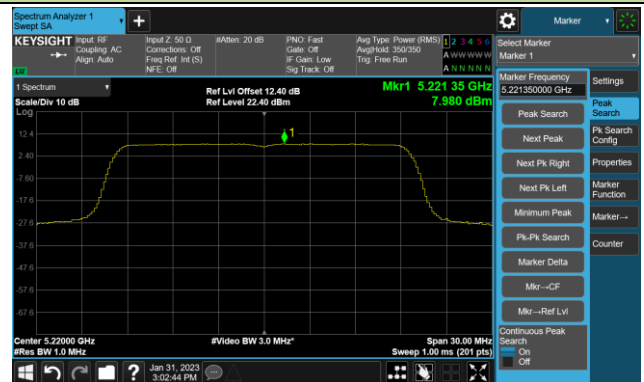

## 802.11ax-HE80 Power Spectral Density- Ant 1

Channel 42 (5210MHz)

Channel 58 (5290MHz)

Channel 106 (5530MHz)

Channel 122 (5610MHz)

Channel 138 (5690MHz)

Channel 155 (5775MHz)

## 802.11ax-HE160 Power Spectral Density- Ant 1

Channel 50 (5250MHz)

Channel 114 (5570MHz)

## 802.11be-EHT20 Power Spectral Density- Ant 1

Channel 36 (5180MHz)

Channel 44 (5220MHz)

Channel 48 (5240MHz)

Channel 52 (5260MHz)

Channel 60 (5300MHz)

Channel 64 (5320MHz)

Channel 100 (5500MHz)

Channel 116 (5580MHz)