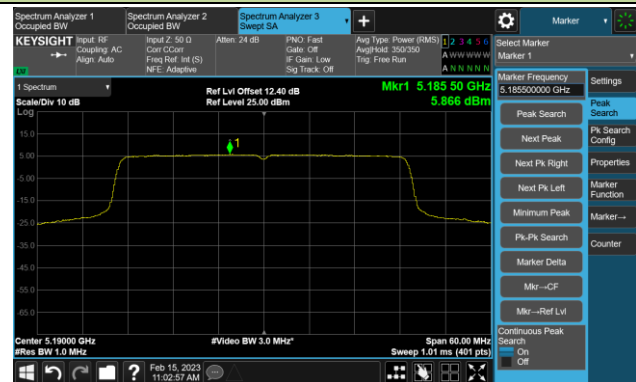

## 802.11ax-HE40 Power Spectral Density- Ant 1

Channel 38 (5190MHz)

Channel 46 (5230MHz)

Channel 54 (5270MHz)

Channel 62 (5310MHz)

Channel 102 (5510MHz)

Channel 110 (5550MHz)

Channel 134 (5670MHz)

Channel 142(5710MHz)

802.11ax-HE40 Power Spectral Density- Ant 1

Channel 151 (5755MHz)

Channel 159 (5795MHz)