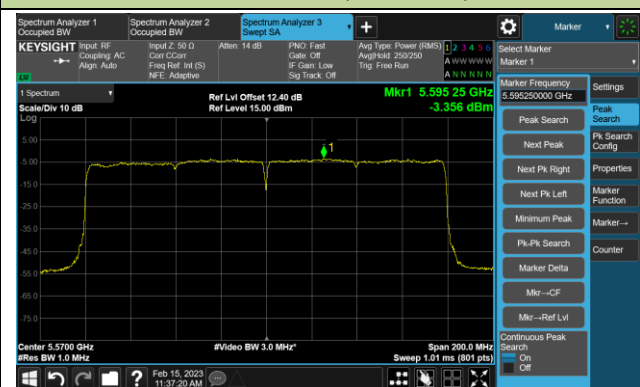

## 802.11ax-HE80 Power Spectral Density- Ant 1

Channel 42 (5210MHz)

Channel 58 (5290MHz)

Channel 106 (5530MHz)

Channel 122 (5610MHz)

Channel 138 (5690MHz)

Channel 155 (5775MHz)

## 802.11ax-HE160 Power Spectral Density- Ant 1

Channel 50 (5250MHz)

Channel 114 (5570MHz)