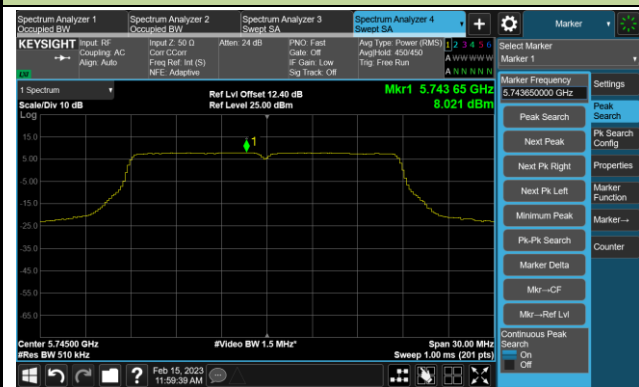

Channel 116 (5580MHz)

## 802.11ac-VHT20 Power Spectral Density- Ant 2

Channel 140 (5700MHz)

Channel 144(5720MHz)

Channel 149 (5745MHz)

Channel 157 (5785MHz)

Channel 165 (5825MHz)