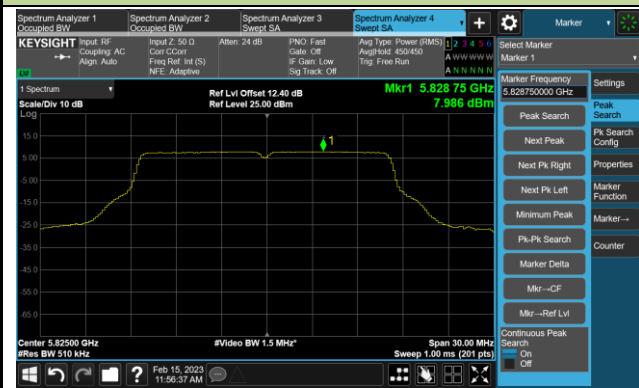

## 802.11a Power Spectral Density- Ant 2

Channel 140 (5700MHz)

Channel 144(5720MHz)

Channel 149 (5745MHz)

Channel 157 (5785MHz)

Channel 165 (5825MHz)

## 802.11ac-VHT20 Power Spectral Density- Ant 2

Channel 36 (5180MHz)

Channel 44 (5220MHz)

Channel 48 (5240MHz)

Channel 52 (5260MHz)

Channel 60 (5300MHz)

Channel 64 (5320MHz)

Channel 100 (5500MHz)