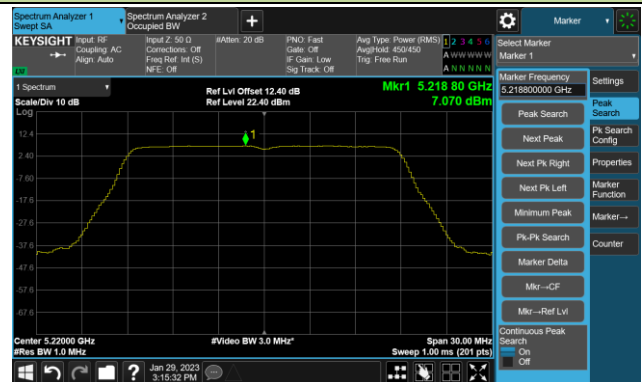

## 802.11a Power Spectral Density- Ant 2

Channel 140 (5700MHz)

Channel 144(5720MHz)

Channel 149 (5745MHz)

Channel 157 (5785MHz)

Channel 165 (5825MHz)

## 802.11ac-VHT20 Power Spectral Density- Ant 2

Channel 36 (5180MHz)

Channel 44 (5220MHz)

Channel 48 (5240MHz)

Channel 52 (5260MHz)

Channel 60 (5300MHz)

Channel 64 (5320MHz)

Channel 100 (5500MHz)