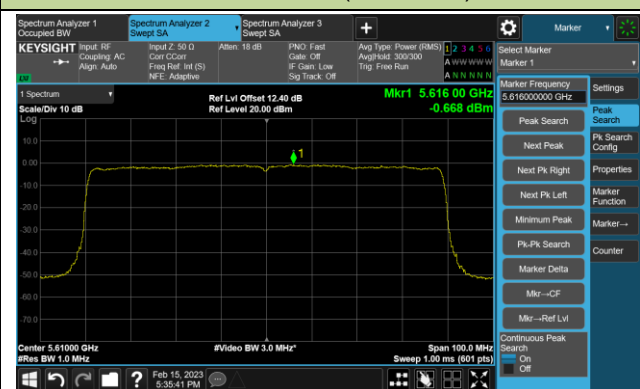

## 802.11ax-HE80 Power Spectral Density- Ant 1

Channel 42 (5210MHz)

Channel 58 (5290MHz)

Channel 106 (5530MHz)

Channel 122 (5610MHz)

Channel 138 (5690MHz)

Channel 155 (5775MHz)

## 802.11ax-HE160 Power Spectral Density- Ant 1

Channel 50 (5250MHz)

Channel 114 (5570MHz)