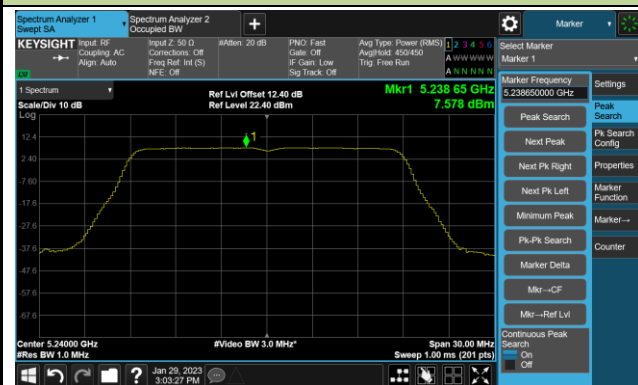

## 802.11a Power Spectral Density- Ant 2

Channel 140 (5700MHz)

Channel 144(5720MHz)

Channel 149 (5745MHz)

Channel 157 (5785MHz)

Channel 165 (5825MHz)

## 802.11ac-VHT20 Power Spectral Density- Ant 2

Channel 36 (5180MHz)

Channel 44 (5220MHz)

Channel 48 (5240MHz)

Channel 52 (5260MHz)

Channel 60 (5300MHz)

Channel 64 (5320MHz)

Channel 100 (5500MHz)

Channel 116 (5580MHz)