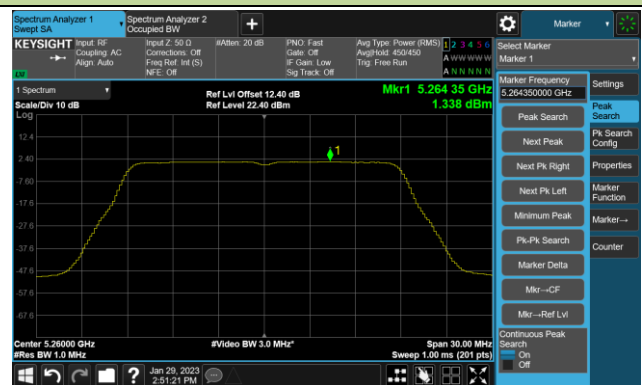

## 802.11a Power Spectral Density- Ant 2

Channel 140 (5700MHz)

Channel 144(5720MHz)

Channel 149 (5745MHz)

Channel 157 (5785MHz)

Channel 165 (5825MHz)

## 802.11ac-VHT20 Power Spectral Density- Ant 2

Channel 36 (5180MHz)

Channel 44 (5220MHz)

Channel 48 (5240MHz)

Channel 52 (5260MHz)

Channel 60 (5300MHz)

Channel 64 (5320MHz)

Channel 100 (5500MHz)

Channel 116 (5580MHz)