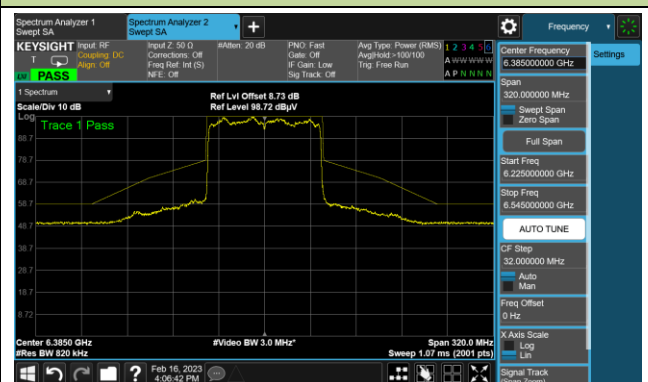

The Mask Data

Channel 211 (7005MHz)

The Reference Level

The Mask Data

802.11be-EHT40 In-Band Emission (N_{SS}=4)

Channel 227 (7085MHz)

The Reference Level

The Mask Data

802.11be-EHT80 In-Band Emission (N_{SS}=4)

Channel 39 (6145MHz)

The Reference Level

The Mask Data

Channel 55 (6225MHz)

The Reference Level

The Mask Data

Channel 87 (6385MHz)

The Reference Level

The Mask Data

802.11be-EHT80 In-Band Emission (N_{SS}=4)

Channel 103 (6465MHz)

The Reference Level

The Mask Data

Channel 119 (6545MHz)

The Reference Level