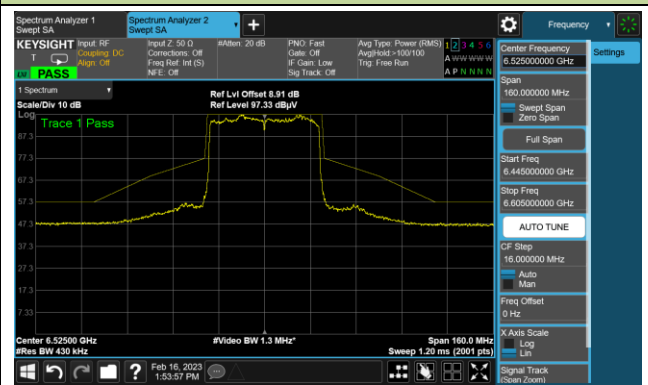

Channel 59 (6245MHz)

The Reference Level

The Mask Data

Channel 91 (6405MHz)

The Reference Level

The Mask Data

802.11be-EHT40 In-Band Emission (N_{SS}=4)

Channel 99 (6445MHz)

The Reference Level

The Mask Data

Channel 107 (6485MHz)

The Reference Level

The Mask Data

Channel 115 (6525MHz)

The Reference Level

The Mask Data

802.11be-EHT40 In-Band Emission (N_{SS}=4)

Channel 123 (6565MHz)

The Reference Level

The Mask Data

Channel 147 (6685MHz)

The Reference Level

The Mask Data

Channel 179 (6845MHz)