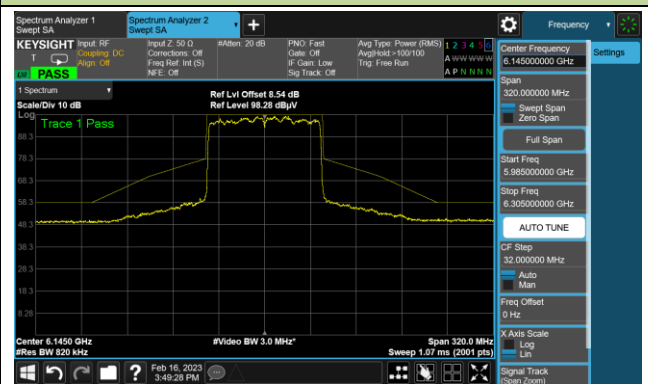

The Reference Level

The Mask Data

802.11be-EHT40 In-Band Emission (N_{SS}=4)

Channel 187 (6885MHz)

The Reference Level

The Mask Data

Channel 195 (6925MHz)

The Reference Level

The Mask Data

Channel 211 (7005MHz)

The Reference Level

The Mask Data

802.11be-EHT40 In-Band Emission (N_{SS}=4)

Channel 227 (7085MHz)

The Reference Level

The Mask Data

802.11be-EHT80 In-Band Emission (N_{SS}=4)

Channel 39 (6145MHz)

The Reference Level

The Mask Data

Channel 55 (6225MHz)

The Reference Level

The Mask Data

Channel 87 (6385MHz)