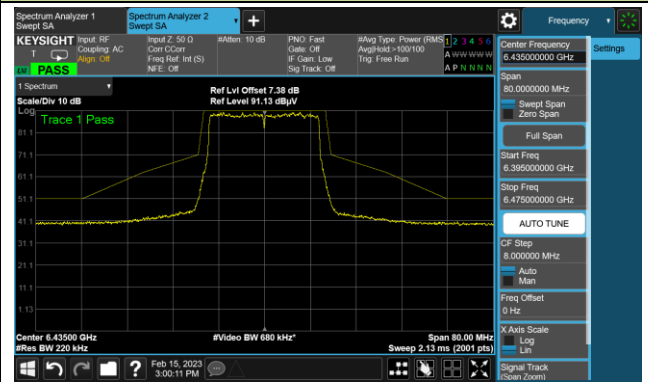

The Reference Level

The Mask Data

802.11be-EHT20 In-Band Emission (N_{ss}=4)

Channel 97 (6435MHz)

The Reference Level

The Mask Data

Channel 105 (6475MHz)

The Reference Level

The Mask Data

Channel 113 (6515MHz)

The Reference Level

The Mask Data

802.11be-EHT20 In-Band Emission (N_{ss}=4)

Channel 117 (6535MHz)

The Reference Level

The Mask Data

Channel 149 (6695MHz)

The Reference Level

The Mask Data

Channel 181 (6855MHz)

The Reference Level

The Mask Data

802.11be-EHT20 In-Band Emission (N_{ss}=4)

Channel 185 (6875MHz)