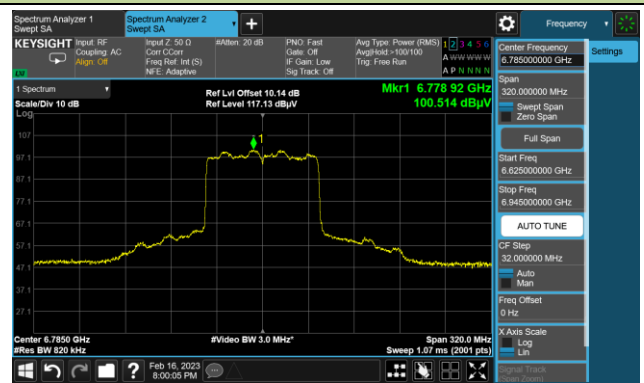

The Reference Level

The Mask Data

802.11be-EHT80 In-Band Emission (N_{SS}=4)

Channel 103 (6465MHz)

The Reference Level

The Mask Data

Channel 119 (6545MHz)

The Reference Level

The Mask Data

Channel 135 (6625MHz)

The Reference Level

The Mask Data

802.11be-EHT80 In-Band Emission (N_{SS}=4)

Channel 151 (6705MHz)

The Reference Level

The Mask Data

Channel 167 (6785MHz)

The Reference Level

The Mask Data

Channel 183 (6865MHz)

The Reference Level

The Mask Data

802.11be-EHT80 In-Band Emission (N_{SS}=4)

Channel 199 (6945MHz)