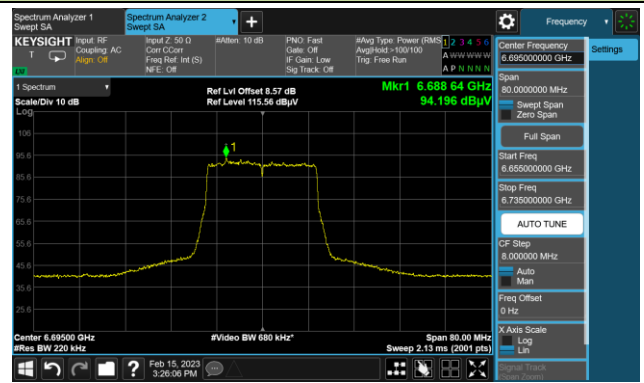

The Reference Level

The Mask Data

802.11be-EHT20 In-Band Emission (N_{ss}=4)

Channel 97 (6435MHz)

The Reference Level

The Mask Data

Channel 105 (6475MHz)

The Reference Level

The Mask Data

Channel 113 (6515MHz)

The Reference Level

The Mask Data

802.11be-EHT20 In-Band Emission (N_{ss}=4)

Channel 117 (6535MHz)

The Reference Level

The Mask Data

Channel 149 (6695MHz)

The Reference Level

The Mask Data

Channel 181 (6855MHz)

The Reference Level

The Mask Data

802.11be-EHT20 In-Band Emission (N_{ss}=4)

Channel 185 (6875MHz)

The Reference Level

The Mask Data

Channel 189 (6895MHz)

The Reference Level

The Mask Data

Channel 213 (7015MHz)

The Reference Level

The Mask Data