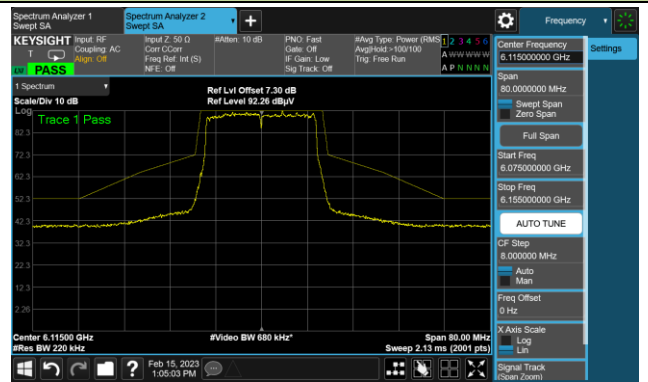

802.11be-EHT20 In-Band Emission (N_{SS}=4)

Channel 33 (6115MHz)

The Reference Level

The Mask Data

Channel 61 (6255MHz)

The Reference Level

The Mask Data

Channel 93 (6415MHz)

The Reference Level

The Mask Data

802.11be-EHT20 In-Band Emission (N_{ss}=4)

Channel 97 (6435MHz)

The Reference Level

The Mask Data

Channel 105 (6475MHz)

The Reference Level

The Mask Data

Channel 113 (6515MHz)

The Reference Level

The Mask Data

802.11be-EHT20 In-Band Emission (N_{ss}=4)

Channel 117 (6535MHz)

The Reference Level

The Mask Data