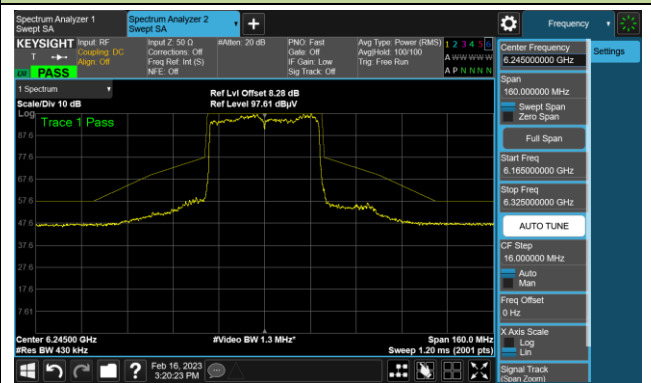

The Reference Level

The Mask Data

Channel 189 (6895MHz)

The Reference Level

The Mask Data

Channel 213 (7015MHz)

The Reference Level

The Mask Data

802.11be-EHT20 In-Band Emission (N_{SS}=4)

Channel 229 (7095MHz)

The Reference Level

The Mask Data

802.11be-EHT40 In-Band Emission (N_{ss}=4)

Channel 35 (6125MHz)

The Reference Level

The Mask Data

Channel 59 (6245MHz)

The Reference Level

The Mask Data

Channel 91 (6405MHz)

The Reference Level

The Mask Data

802.11be-EHT40 In-Band Emission (N_{SS}=4)

Channel 99 (6445MHz)

The Reference Level

The Mask Data

Channel 107 (6485MHz)

The Reference Level

The Mask Data

Channel 115 (6525MHz)

The Reference Level

The Mask Data