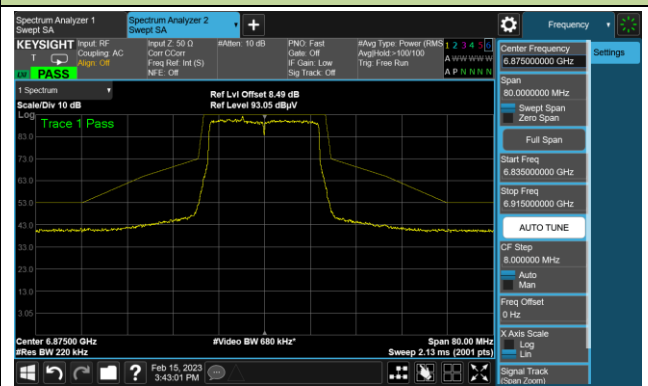

Channel 149 (6695MHz)

The Reference Level

The Mask Data

Channel 181 (6855MHz)

The Reference Level

The Mask Data

802.11be-EHT20 In-Band Emission (N_{ss}=4)

Channel 185 (6875MHz)

The Reference Level

The Mask Data

Channel 189 (6895MHz)

The Reference Level

The Mask Data

Channel 213 (7015MHz)

The Reference Level

The Mask Data