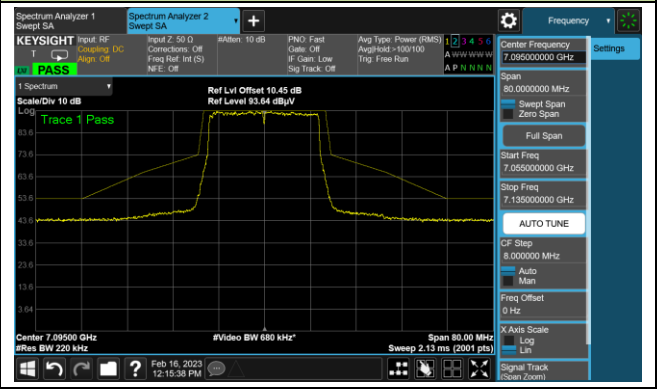

Channel 149 (6695MHz)

The Reference Level

The Mask Data

Channel 181 (6855MHz)

The Reference Level

The Mask Data

802.11be-EHT20 In-Band Emission (N_{ss}=4)

Channel 185 (6875MHz)

The Reference Level

The Mask Data

Channel 189 (6895MHz)

The Reference Level

The Mask Data

Channel 213 (7015MHz)

The Reference Level

The Mask Data

802.11be-EHT20 In-Band Emission (N_{SS}=4)

Channel 229 (7095MHz)

The Reference Level

The Mask Data

802.11be-EHT40 In-Band Emission (N_{ss}=4)

Channel 35 (6125MHz)

The Reference Level

The Mask Data