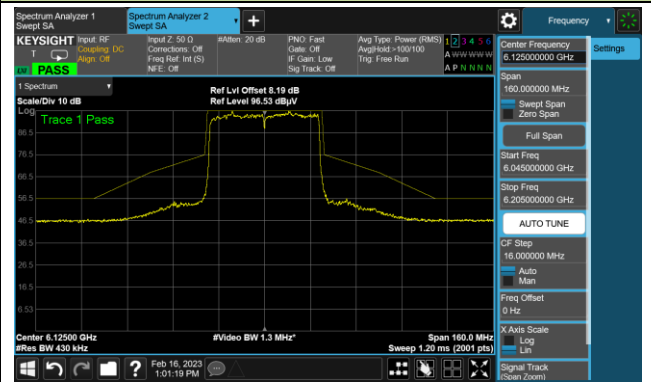

The Reference Level

The Mask Data

Channel 189 (6895MHz)

The Reference Level

The Mask Data

Channel 213 (7015MHz)

The Reference Level

The Mask Data

802.11be-EHT20 In-Band Emission (N_{SS}=4)

Channel 229 (7095MHz)

The Reference Level

The Mask Data

802.11be-EHT40 In-Band Emission (N_{ss}=4)

Channel 35 (6125MHz)

The Reference Level

The Mask Data

Channel 59 (6245MHz)

The Reference Level

The Mask Data

Channel 91 (6405MHz)

The Reference Level

The Mask Data

802.11be-EHT40 In-Band Emission (N_{SS}=4)

Channel 99 (6445MHz)

The Reference Level

The Mask Data

Channel 107 (6485MHz)

The Reference Level

The Mask Data

Channel 115 (6525MHz)

The Reference Level

The Mask Data