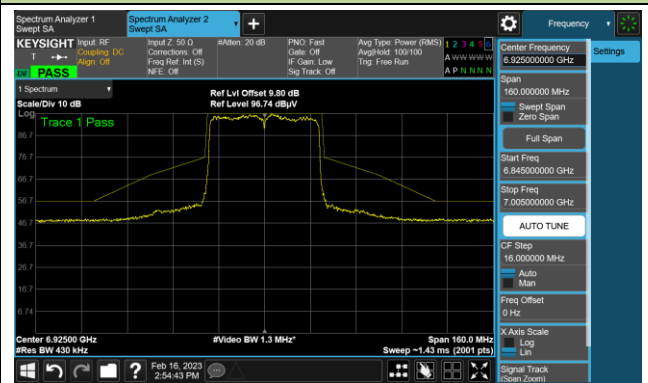

802.11be-EHT40 In-Band Emission (N_{SS}=4)

Channel 123 (6565MHz)

The Reference Level

The Mask Data

Channel 147 (6685MHz)

The Reference Level

The Mask Data

Channel 179 (6845MHz)

The Reference Level

The Mask Data

802.11be-EHT40 In-Band Emission (N_{SS}=4)

Channel 187 (6885MHz)

The Reference Level

The Mask Data

Channel 195 (6925MHz)

The Reference Level

The Mask Data

Channel 211 (7005MHz)

The Reference Level

The Mask Data

802.11be-EHT40 In-Band Emission (N_{SS}=4)

Channel 227 (7085MHz)

The Reference Level

The Mask Data