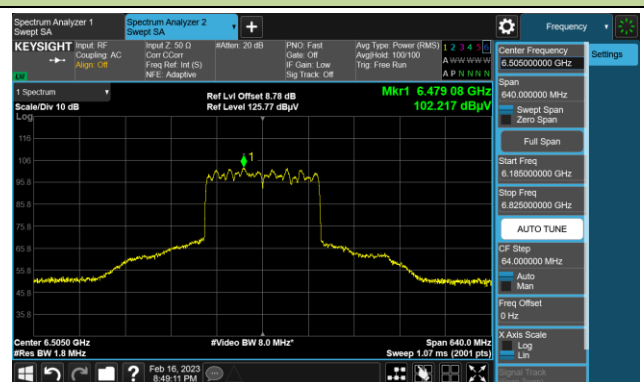

The Reference Level

The Mask Data

Channel 215 (7025MHz)

The Reference Level

The Mask Data

802.11be-EHT160 In-Band Emission (N_{SS}=4)

Channel 47 (6185MHz)

The Reference Level

The Mask Data

Channel 79 (6345MHz)

The Reference Level

The Mask Data

Channel 111 (6505MHz)

The Reference Level

The Mask Data