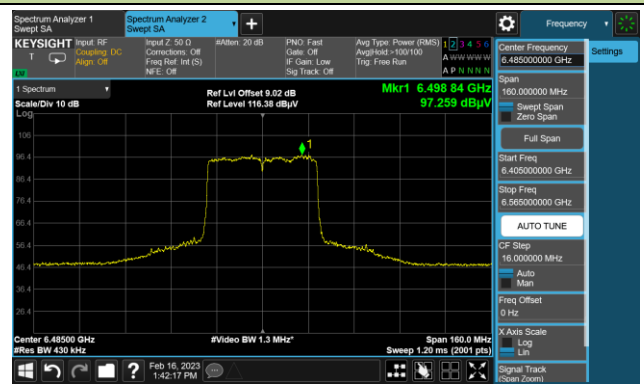

Channel 59 (6245MHz)

The Reference Level

The Mask Data

Channel 91 (6405MHz)

The Reference Level

The Mask Data

802.11be-EHT40 In-Band Emission (N_{SS}=4)

Channel 99 (6445MHz)

The Reference Level

The Mask Data

Channel 107 (6485MHz)

The Reference Level

The Mask Data

Channel 115 (6525MHz)

The Reference Level

The Mask Data

802.11be-EHT40 In-Band Emission (N_{SS}=4)

Channel 123 (6565MHz)

The Reference Level

The Mask Data

Channel 147 (6685MHz)

The Reference Level

The Mask Data

Channel 179 (6845MHz)