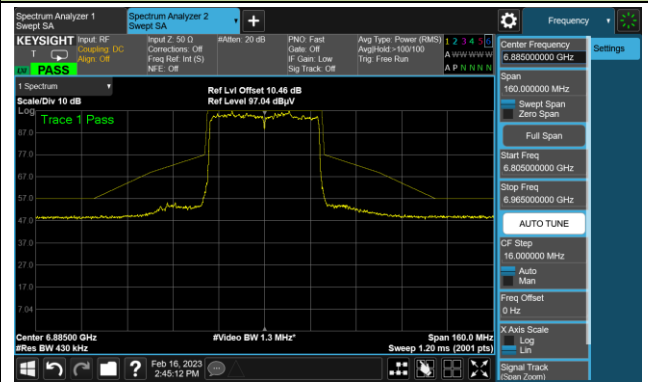

802.11be-EHT40 In-Band Emission (N_{SS}=4)

Channel 123 (6565MHz)

The Reference Level

The Mask Data

Channel 147 (6685MHz)

The Reference Level

The Mask Data

Channel 179 (6845MHz)

The Reference Level

The Mask Data

802.11be-EHT40 In-Band Emission (N_{SS}=4)

Channel 187 (6885MHz)

The Reference Level

The Mask Data

Channel 195 (6925MHz)

The Reference Level

The Mask Data

Channel 211 (7005MHz)

The Reference Level

The Mask Data

802.11be-EHT40 In-Band Emission (N_{SS}=4)

Channel 227 (7085MHz)

The Reference Level

The Mask Data