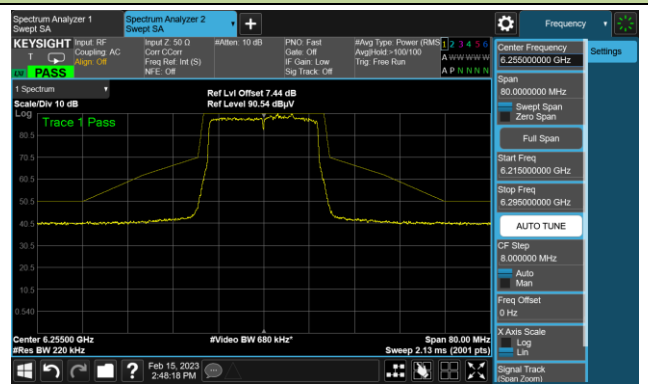

802.11be-EHT20 In-Band Emission (N_{SS}=4)

Channel 33 (6115MHz)

The Reference Level

The Mask Data

Channel 61 (6255MHz)

The Reference Level

The Mask Data

Channel 93 (6415MHz)

The Reference Level

The Mask Data

802.11be-EHT20 In-Band Emission (N_{ss}=4)

Channel 97 (6435MHz)

The Reference Level

The Mask Data

Channel 105 (6475MHz)

The Reference Level

The Mask Data

Channel 113 (6515MHz)

The Reference Level

The Mask Data

802.11be-EHT20 In-Band Emission (N_{ss}=4)

Channel 117 (6535MHz)

The Reference Level

The Mask Data