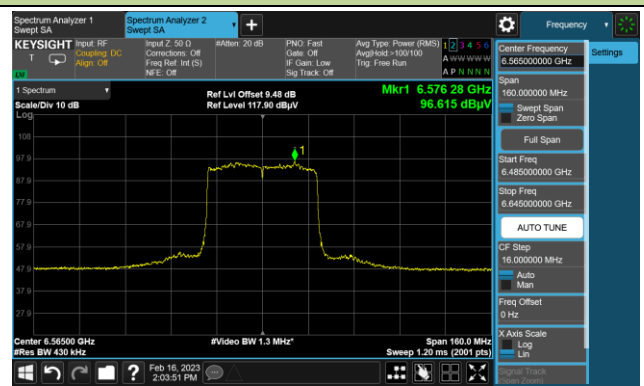

Channel 59 (6245MHz)

The Reference Level

The Mask Data

Channel 91 (6405MHz)

The Reference Level

The Mask Data

802.11be-EHT40 In-Band Emission (N_{SS}=4)

Channel 99 (6445MHz)

The Reference Level

The Mask Data

Channel 107 (6485MHz)

The Reference Level

The Mask Data

Channel 115 (6525MHz)

The Reference Level

The Mask Data

802.11be-EHT40 In-Band Emission (N_{SS}=4)

Channel 123 (6565MHz)

The Reference Level

The Mask Data

Channel 147 (6685MHz)

The Reference Level

The Mask Data

Channel 179 (6845MHz)