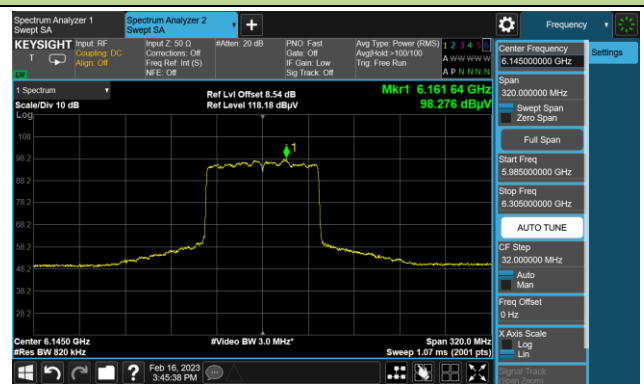

The Reference Level

The Mask Data

802.11be-EHT40 In-Band Emission (N_{SS}=4)

Channel 187 (6885MHz)

The Reference Level

The Mask Data

Channel 195 (6925MHz)

The Reference Level

The Mask Data

Channel 211 (7005MHz)

The Reference Level

The Mask Data

802.11be-EHT40 In-Band Emission (N_{SS}=4)

Channel 227 (7085MHz)

The Reference Level

The Mask Data

802.11be-EHT80 In-Band Emission (N_{SS}=4)

Channel 39 (6145MHz)

The Reference Level

The Mask Data

Channel 55 (6225MHz)

The Reference Level

The Mask Data

Channel 87 (6385MHz)