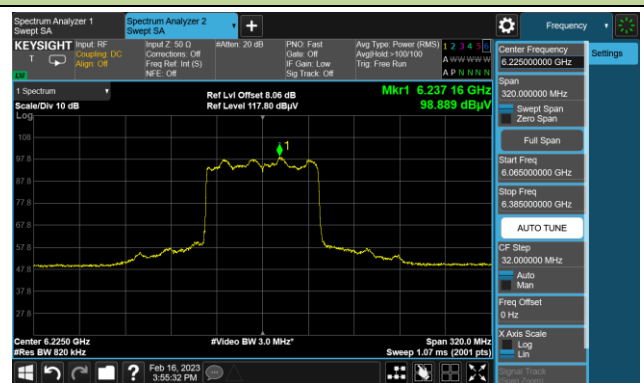

The Mask Data

Channel 211 (7005MHz)

The Reference Level

The Mask Data

802.11be-EHT40 In-Band Emission (N_{SS}=4)

Channel 227 (7085MHz)

The Reference Level

The Mask Data

802.11be-EHT80 In-Band Emission (N_{SS}=4)

Channel 39 (6145MHz)

The Reference Level

The Mask Data

Channel 55 (6225MHz)

The Reference Level

The Mask Data

Channel 87 (6385MHz)

The Reference Level

The Mask Data

802.11be-EHT80 In-Band Emission (N_{SS}=4)

Channel 103 (6465MHz)

The Reference Level

The Mask Data

Channel 119 (6545MHz)

The Reference Level