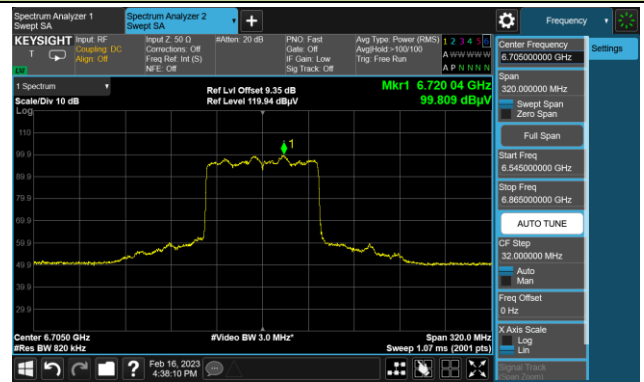

The Reference Level

The Mask Data

802.11be-EHT80 In-Band Emission (N_{SS}=4)

Channel 103 (6465MHz)

The Reference Level

The Mask Data

Channel 119 (6545MHz)

The Reference Level

The Mask Data

Channel 135 (6625MHz)

The Reference Level

The Mask Data

802.11be-EHT80 In-Band Emission (N_{SS}=4)

Channel 151 (6705MHz)

The Reference Level

The Mask Data

Channel 167 (6785MHz)

The Reference Level

The Mask Data

Channel 183 (6865MHz)

The Reference Level

The Mask Data

802.11be-EHT80 In-Band Emission (N_{SS}=4)

Channel 199 (6945MHz)