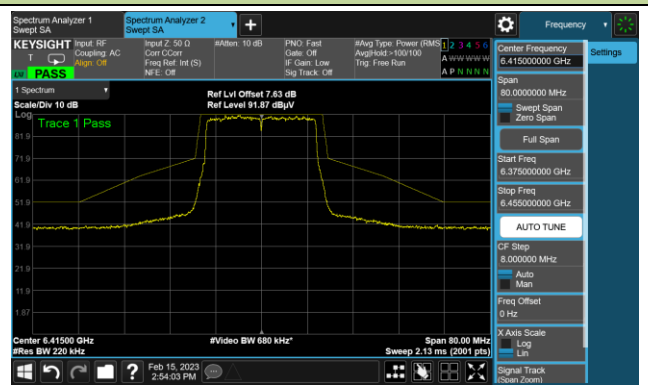

802.11be-EHT20 In-Band Emission (N_{SS}=4)

Channel 33 (6115MHz)

The Reference Level

The Mask Data

Channel 61 (6255MHz)

The Reference Level

The Mask Data

Channel 93 (6415MHz)

The Reference Level

The Mask Data

802.11be-EHT20 In-Band Emission (N_{ss}=4)

Channel 97 (6435MHz)

The Reference Level

The Mask Data

Channel 105 (6475MHz)

The Reference Level

The Mask Data

Channel 113 (6515MHz)

The Reference Level

The Mask Data

802.11be-EHT20 In-Band Emission (N_{ss}=4)

Channel 117 (6535MHz)

The Reference Level

The Mask Data