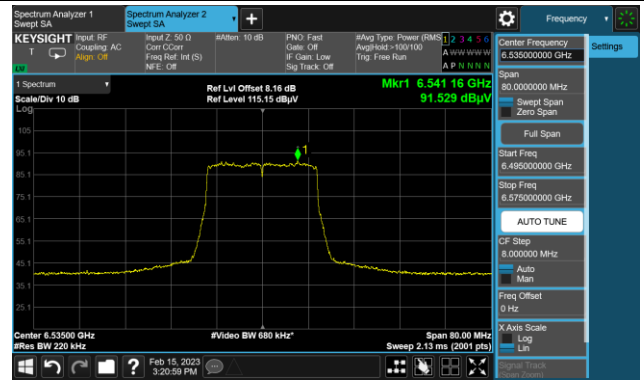

The Reference Level

The Mask Data

802.11be-EHT20 In-Band Emission (N_{ss}=4)

Channel 97 (6435MHz)

The Reference Level

The Mask Data

Channel 105 (6475MHz)

The Reference Level

The Mask Data

Channel 113 (6515MHz)

The Reference Level

The Mask Data

802.11be-EHT20 In-Band Emission (N_{ss}=4)

Channel 117 (6535MHz)

The Reference Level

The Mask Data

Channel 149 (6695MHz)

The Reference Level

The Mask Data

Channel 181 (6855MHz)

The Reference Level

The Mask Data

802.11be-EHT20 In-Band Emission (N_{ss}=4)

Channel 185 (6875MHz)

The Reference Level

The Mask Data

Channel 189 (6895MHz)

The Reference Level

The Mask Data

Channel 213 (7015MHz)

The Reference Level

The Mask Data