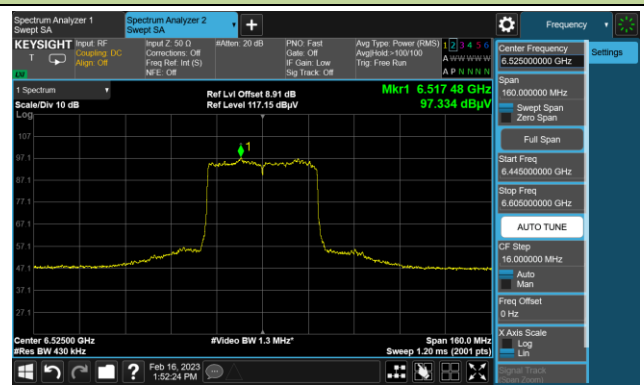

Channel 59 (6245MHz)

The Reference Level

The Mask Data

Channel 91 (6405MHz)

The Reference Level

The Mask Data

802.11be-EHT40 In-Band Emission (N_{SS}=4)

Channel 99 (6445MHz)

The Reference Level

The Mask Data

Channel 107 (6485MHz)

The Reference Level

The Mask Data

Channel 115 (6525MHz)

The Reference Level

The Mask Data

802.11be-EHT40 In-Band Emission (N_{SS}=4)

Channel 123 (6565MHz)

The Reference Level

The Mask Data

Channel 147 (6685MHz)

The Reference Level

The Mask Data

Channel 179 (6845MHz)