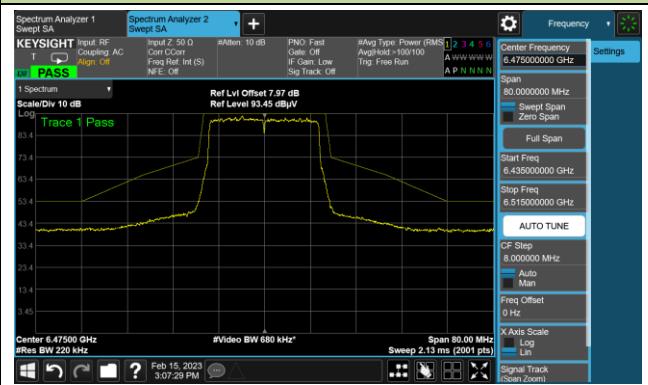

802.11be-EHT20 In-Band Emission (N_{SS}=4)

Channel 33 (6115MHz)

The Reference Level

The Mask Data

Channel 61 (6255MHz)

The Reference Level

The Mask Data

Channel 93 (6415MHz)

The Reference Level

The Mask Data

802.11be-EHT20 In-Band Emission (N_{ss}=4)

Channel 97 (6435MHz)

The Reference Level

The Mask Data

Channel 105 (6475MHz)

The Reference Level

The Mask Data

Channel 113 (6515MHz)

The Reference Level

The Mask Data

802.11be-EHT20 In-Band Emission (N_{ss}=4)

Channel 117 (6535MHz)

The Reference Level

The Mask Data

Channel 149 (6695MHz)

The Reference Level

The Mask Data

Channel 181 (6855MHz)

The Reference Level

The Mask Data

802.11be-EHT20 In-Band Emission (N_{ss}=4)

Channel 185 (6875MHz)