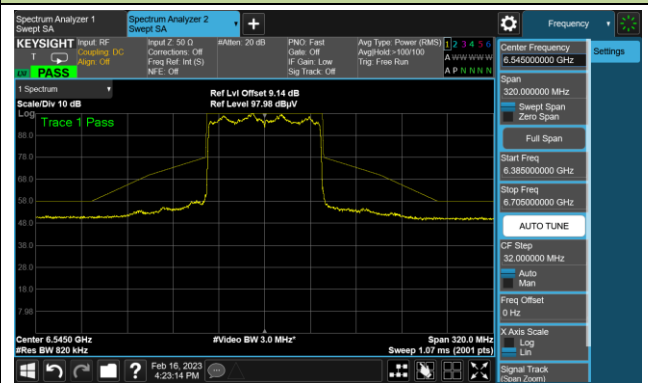

802.11be-EHT80 In-Band Emission (N_{SS}=4)

Channel 39 (6145MHz)

The Reference Level

The Mask Data

Channel 55 (6225MHz)

The Reference Level

The Mask Data

Channel 87 (6385MHz)

The Reference Level

The Mask Data

802.11be-EHT80 In-Band Emission (N_{SS}=4)

Channel 103 (6465MHz)

The Reference Level

The Mask Data

Channel 119 (6545MHz)

The Reference Level

The Mask Data

Channel 135 (6625MHz)

The Reference Level

The Mask Data

802.11be-EHT80 In-Band Emission (N_{SS}=4)

Channel 151 (6705MHz)

The Reference Level

The Mask Data