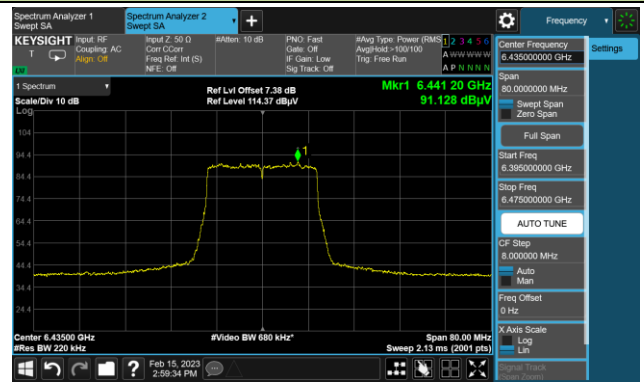

The Reference Level

The Mask Data

802.11be-EHT20 In-Band Emission (N_{ss}=4)

Channel 97 (6435MHz)

The Reference Level

The Mask Data

Channel 105 (6475MHz)

The Reference Level

The Mask Data

Channel 113 (6515MHz)

The Reference Level

The Mask Data

802.11be-EHT20 In-Band Emission (N_{ss}=4)

Channel 117 (6535MHz)

The Reference Level

The Mask Data