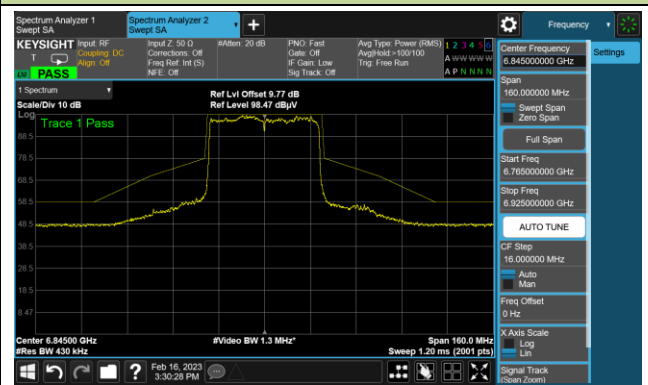

The Reference Level

The Mask Data

Channel 107 (6485MHz)

The Reference Level

The Mask Data

Channel 115 (6525MHz)

The Reference Level

The Mask Data

802.11be-EHT40 In-Band Emission (N_{SS}=4)

Channel 123 (6565MHz)

The Reference Level

The Mask Data

Channel 147 (6685MHz)

The Reference Level

The Mask Data

Channel 179 (6845MHz)

The Reference Level

The Mask Data

802.11be-EHT40 In-Band Emission (N_{SS}=4)

Channel 187 (6885MHz)

The Reference Level

The Mask Data

Channel 195 (6925MHz)

The Reference Level