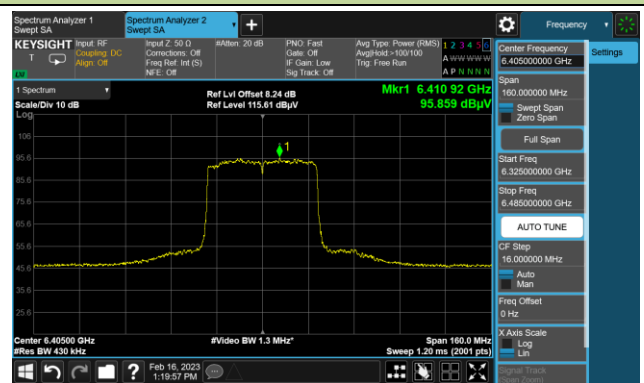

802.11be-EHT20 In-Band Emission (N_{SS}=4)

Channel 229 (7095MHz)

The Reference Level

The Mask Data

802.11be-EHT40 In-Band Emission (N_{ss}=4)

Channel 35 (6125MHz)

The Reference Level

The Mask Data

Channel 59 (6245MHz)

The Reference Level

The Mask Data

Channel 91 (6405MHz)

The Reference Level

The Mask Data

802.11be-EHT40 In-Band Emission (N_{SS}=4)

Channel 99 (6445MHz)

The Reference Level

The Mask Data

Channel 107 (6485MHz)

The Reference Level

The Mask Data

Channel 115 (6525MHz)

The Reference Level

The Mask Data