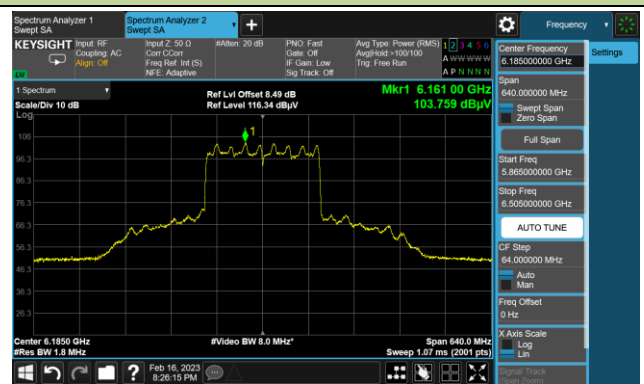

Channel 167 (6785MHz)

The Reference Level

The Mask Data

Channel 183 (6865MHz)

The Reference Level

The Mask Data

802.11be-EHT80 In-Band Emission (N_{SS}=4)

Channel 199 (6945MHz)

The Reference Level

The Mask Data

Channel 215 (7025MHz)

The Reference Level

The Mask Data

802.11be-EHT160 In-Band Emission (N_{SS}=4)

Channel 47 (6185MHz)

The Reference Level

The Mask Data

Channel 79 (6345MHz)

The Reference Level

The Mask Data

Channel 111 (6505MHz)

The Reference Level

The Mask Data