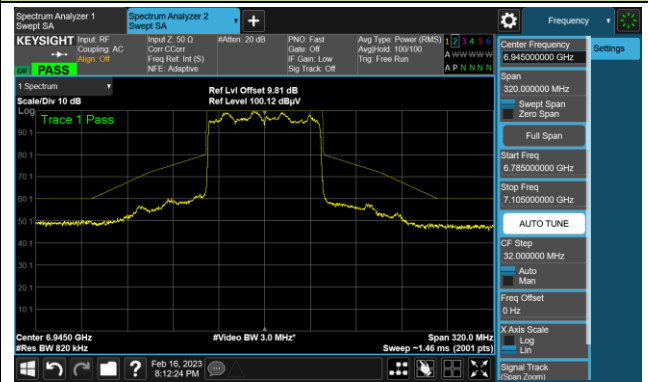

Channel 167 (6785MHz)

The Reference Level

The Mask Data

Channel 183 (6865MHz)

The Reference Level

The Mask Data

802.11be-EHT80 In-Band Emission (N_{SS}=4)

Channel 199 (6945MHz)

The Reference Level

The Mask Data

Channel 215 (7025MHz)

The Reference Level

The Mask Data

802.11be-EHT160 In-Band Emission (N_{SS}=4)

Channel 47 (6185MHz)

The Reference Level