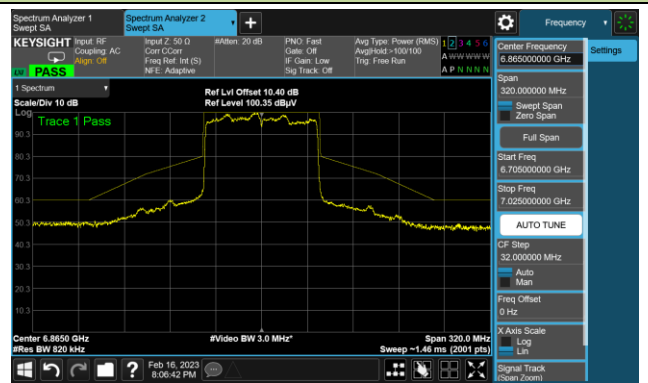

The Mask Data

Channel 135 (6625MHz)

The Reference Level

The Mask Data

802.11be-EHT80 In-Band Emission (N_{SS}=4)

Channel 151 (6705MHz)

The Reference Level

The Mask Data

Channel 167 (6785MHz)

The Reference Level

The Mask Data

Channel 183 (6865MHz)

The Reference Level

The Mask Data

802.11be-EHT80 In-Band Emission (N_{SS}=4)

Channel 199 (6945MHz)

The Reference Level

The Mask Data

Channel 215 (7025MHz)

The Reference Level

The Mask Data

802.11be-EHT160 In-Band Emission (N_{SS}=4)

Channel 47 (6185MHz)

The Reference Level

The Mask Data

Channel 79 (6345MHz)

The Reference Level

The Mask Data

Channel 111 (6505MHz)

The Reference Level

The Mask Data