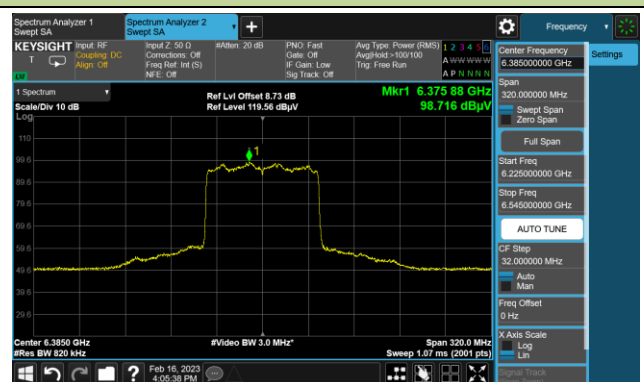

The Mask Data

Channel 211 (7005MHz)

The Reference Level

The Mask Data

802.11be-EHT40 In-Band Emission (N_{SS}=4)

Channel 227 (7085MHz)

The Reference Level

The Mask Data

802.11be-EHT80 In-Band Emission (N_{SS}=4)

Channel 39 (6145MHz)

The Reference Level

The Mask Data

Channel 55 (6225MHz)

The Reference Level

The Mask Data

Channel 87 (6385MHz)

The Reference Level

The Mask Data

802.11be-EHT80 In-Band Emission (N_{SS}=4)

Channel 103 (6465MHz)

The Reference Level

The Mask Data

Channel 119 (6545MHz)

The Reference Level