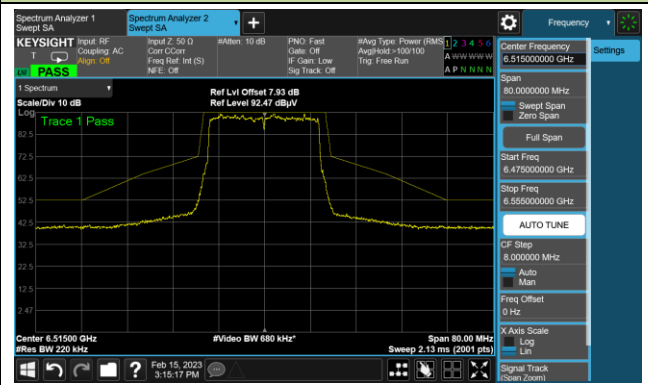

The Reference Level

The Mask Data

802.11be-EHT20 In-Band Emission (N_{ss}=4)

Channel 97 (6435MHz)

The Reference Level

The Mask Data

Channel 105 (6475MHz)

The Reference Level

The Mask Data

Channel 113 (6515MHz)

The Reference Level

The Mask Data

802.11be-EHT20 In-Band Emission (N_{ss}=4)

Channel 117 (6535MHz)

The Reference Level

The Mask Data

Channel 149 (6695MHz)

The Reference Level

The Mask Data

Channel 181 (6855MHz)

The Reference Level

The Mask Data

802.11be-EHT20 In-Band Emission (N_{ss}=4)

Channel 185 (6875MHz)

The Reference Level

The Mask Data

Channel 189 (6895MHz)

The Reference Level

The Mask Data

Channel 213 (7015MHz)

The Reference Level

The Mask Data