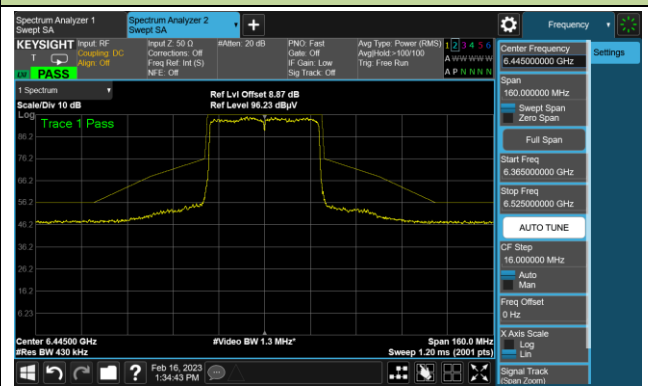

802.11be-EHT20 In-Band Emission (N_{SS}=4)

Channel 229 (7095MHz)

The Reference Level

The Mask Data

802.11be-EHT40 In-Band Emission (N_{ss}=4)

Channel 35 (6125MHz)

The Reference Level

The Mask Data

Channel 59 (6245MHz)

The Reference Level

The Mask Data

Channel 91 (6405MHz)

The Reference Level

The Mask Data

802.11be-EHT40 In-Band Emission (N_{SS}=4)

Channel 99 (6445MHz)

The Reference Level

The Mask Data

Channel 107 (6485MHz)

The Reference Level

The Mask Data

Channel 115 (6525MHz)

The Reference Level

The Mask Data