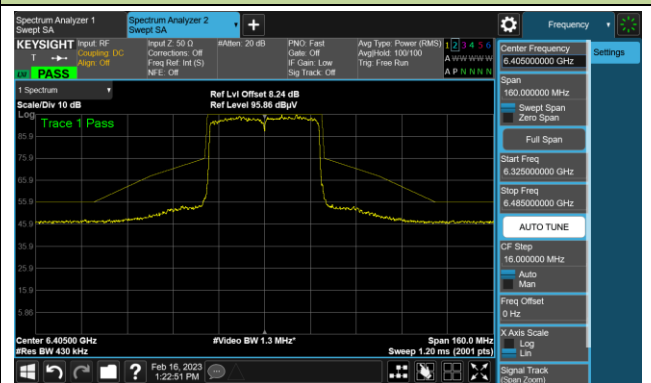

802.11be-EHT20 In-Band Emission (N_{SS}=4)

Channel 229 (7095MHz)

The Reference Level

The Mask Data

802.11be-EHT40 In-Band Emission (N_{ss}=4)

Channel 35 (6125MHz)

The Reference Level

The Mask Data

Channel 59 (6245MHz)

The Reference Level

The Mask Data

Channel 91 (6405MHz)

The Reference Level

The Mask Data

802.11be-EHT40 In-Band Emission (N_{SS}=4)

Channel 99 (6445MHz)

The Reference Level

The Mask Data

Channel 107 (6485MHz)

The Reference Level

The Mask Data

Channel 115 (6525MHz)

The Reference Level

The Mask Data