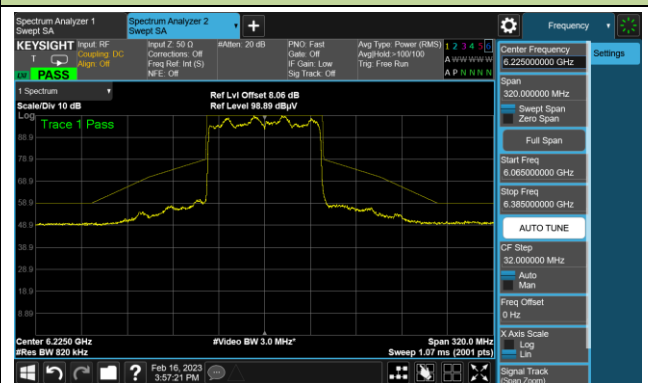

The Mask Data

Channel 211 (7005MHz)

The Reference Level

The Mask Data

802.11be-EHT40 In-Band Emission (N_{SS}=4)

Channel 227 (7085MHz)

The Reference Level

The Mask Data

802.11be-EHT80 In-Band Emission (N_{SS}=4)

Channel 39 (6145MHz)

The Reference Level

The Mask Data

Channel 55 (6225MHz)

The Reference Level

The Mask Data

Channel 87 (6385MHz)

The Reference Level

The Mask Data

802.11be-EHT80 In-Band Emission (N_{SS}=4)

Channel 103 (6465MHz)

The Reference Level

The Mask Data

Channel 119 (6545MHz)

The Reference Level