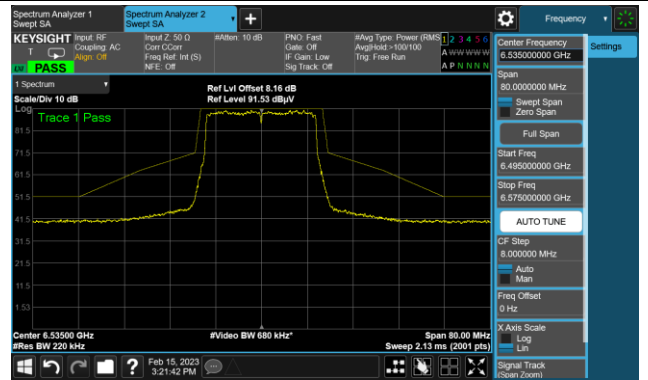

The Reference Level

The Mask Data

802.11be-EHT20 In-Band Emission (N_{ss}=4)

Channel 97 (6435MHz)

The Reference Level

The Mask Data

Channel 105 (6475MHz)

The Reference Level

The Mask Data

Channel 113 (6515MHz)

The Reference Level

The Mask Data

802.11be-EHT20 In-Band Emission (N_{ss}=4)

Channel 117 (6535MHz)

The Reference Level

The Mask Data

Channel 149 (6695MHz)

The Reference Level

The Mask Data

Channel 181 (6855MHz)

The Reference Level

The Mask Data

802.11be-EHT20 In-Band Emission (N_{ss}=4)

Channel 185 (6875MHz)

The Reference Level

The Mask Data

Channel 189 (6895MHz)

The Reference Level

The Mask Data

Channel 213 (7015MHz)

The Reference Level

The Mask Data