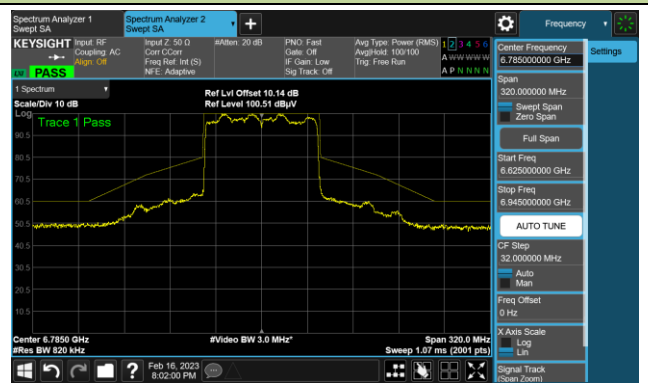

The Reference Level

The Mask Data

802.11be-EHT80 In-Band Emission (N_{SS}=4)

Channel 103 (6465MHz)

The Reference Level

The Mask Data

Channel 119 (6545MHz)

The Reference Level

The Mask Data

Channel 135 (6625MHz)

The Reference Level

The Mask Data

802.11be-EHT80 In-Band Emission (N_{SS}=4)

Channel 151 (6705MHz)

The Reference Level

The Mask Data

Channel 167 (6785MHz)

The Reference Level

The Mask Data

Channel 183 (6865MHz)

The Reference Level

The Mask Data

802.11be-EHT80 In-Band Emission (N_{SS}=4)

Channel 199 (6945MHz)