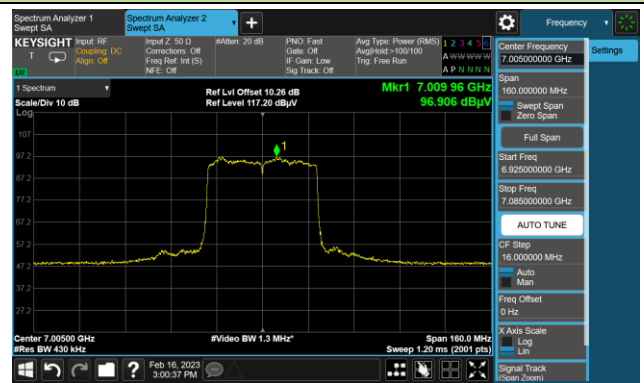

The Reference Level

The Mask Data

802.11be-EHT40 In-Band Emission (N_{SS}=4)

Channel 187 (6885MHz)

The Reference Level

The Mask Data

Channel 195 (6925MHz)

The Reference Level

The Mask Data

Channel 211 (7005MHz)

The Reference Level

The Mask Data

802.11be-EHT40 In-Band Emission (N_{SS}=4)

Channel 227 (7085MHz)

The Reference Level

The Mask Data