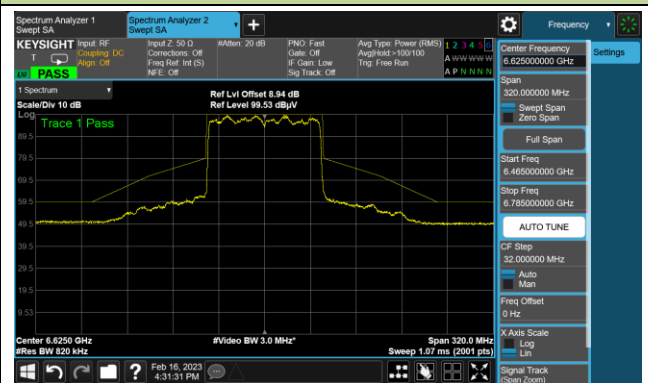

The Reference Level

The Mask Data

802.11be-EHT80 In-Band Emission (N_{SS}=4)

Channel 103 (6465MHz)

The Reference Level

The Mask Data

Channel 119 (6545MHz)

The Reference Level

The Mask Data

Channel 135 (6625MHz)

The Reference Level

The Mask Data

802.11be-EHT80 In-Band Emission (N_{SS}=4)

Channel 151 (6705MHz)

The Reference Level

The Mask Data

Channel 167 (6785MHz)

The Reference Level

The Mask Data

Channel 183 (6865MHz)

The Reference Level

The Mask Data

802.11be-EHT80 In-Band Emission (N_{SS}=4)

Channel 199 (6945MHz)