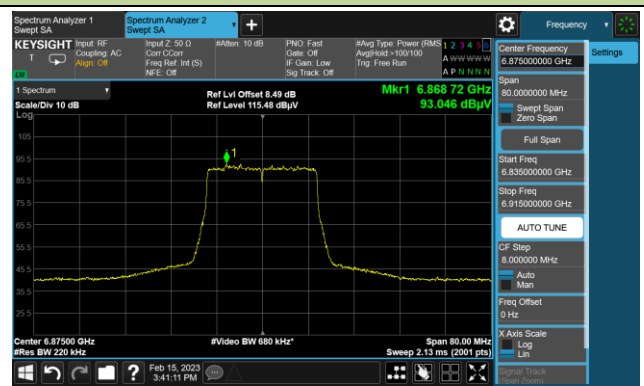

Channel 149 (6695MHz)

The Reference Level

The Mask Data

Channel 181 (6855MHz)

The Reference Level

The Mask Data

802.11be-EHT20 In-Band Emission (N_{ss}=4)

Channel 185 (6875MHz)

The Reference Level

The Mask Data

Channel 189 (6895MHz)

The Reference Level

The Mask Data

Channel 213 (7015MHz)

The Reference Level

The Mask Data