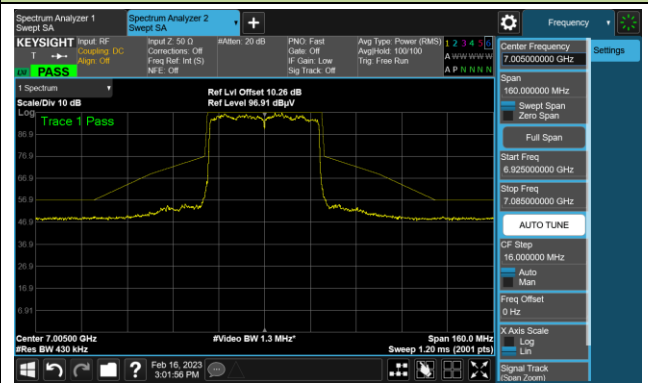

The Reference Level

The Mask Data

802.11be-EHT40 In-Band Emission (N_{SS}=4)

Channel 187 (6885MHz)

The Reference Level

The Mask Data

Channel 195 (6925MHz)

The Reference Level

The Mask Data

Channel 211 (7005MHz)

The Reference Level

The Mask Data

802.11be-EHT40 In-Band Emission (N_{SS}=4)

Channel 227 (7085MHz)

The Reference Level

The Mask Data

802.11be-EHT80 In-Band Emission (N_{SS}=4)

Channel 39 (6145MHz)

The Reference Level

The Mask Data

Channel 55 (6225MHz)

The Reference Level

The Mask Data

Channel 87 (6385MHz)