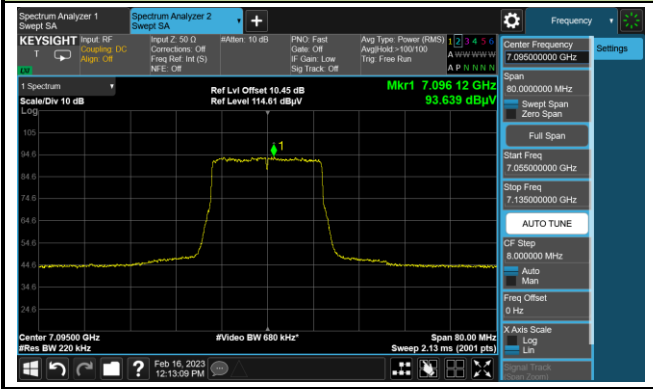

Channel 149 (6695MHz)

The Reference Level

The Mask Data

Channel 181 (6855MHz)

The Reference Level

The Mask Data

802.11be-EHT20 In-Band Emission (N_{ss}=4)

Channel 185 (6875MHz)

The Reference Level

The Mask Data

Channel 189 (6895MHz)

The Reference Level

The Mask Data

Channel 213 (7015MHz)

The Reference Level

The Mask Data

802.11be-EHT20 In-Band Emission (N_{SS}=4)

Channel 229 (7095MHz)

The Reference Level

The Mask Data

802.11be-EHT40 In-Band Emission (N_{ss}=4)

Channel 35 (6125MHz)

The Reference Level

The Mask Data