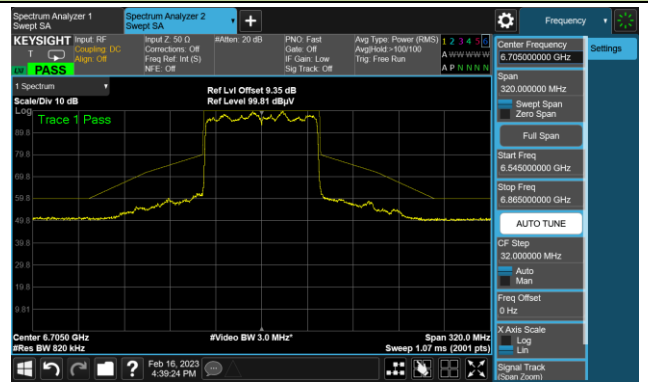

The Reference Level

The Mask Data

802.11be-EHT80 In-Band Emission (N_{SS}=4)

Channel 103 (6465MHz)

The Reference Level

The Mask Data

Channel 119 (6545MHz)

The Reference Level

The Mask Data

Channel 135 (6625MHz)

The Reference Level

The Mask Data

802.11be-EHT80 In-Band Emission (N_{SS}=4)

Channel 151 (6705MHz)

The Reference Level

The Mask Data

Channel 167 (6785MHz)

The Reference Level

The Mask Data

Channel 183 (6865MHz)

The Reference Level

The Mask Data

802.11be-EHT80 In-Band Emission (N_{SS}=4)

Channel 199 (6945MHz)