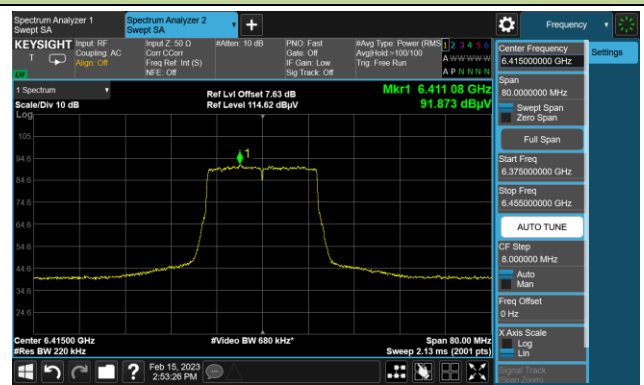

802.11be-EHT20 In-Band Emission (N_{SS}=4)

Channel 33 (6115MHz)

The Reference Level

The Mask Data

Channel 61 (6255MHz)

The Reference Level

The Mask Data

Channel 93 (6415MHz)

The Reference Level

The Mask Data

802.11be-EHT20 In-Band Emission (N_{ss}=4)

Channel 97 (6435MHz)

The Reference Level

The Mask Data

Channel 105 (6475MHz)

The Reference Level