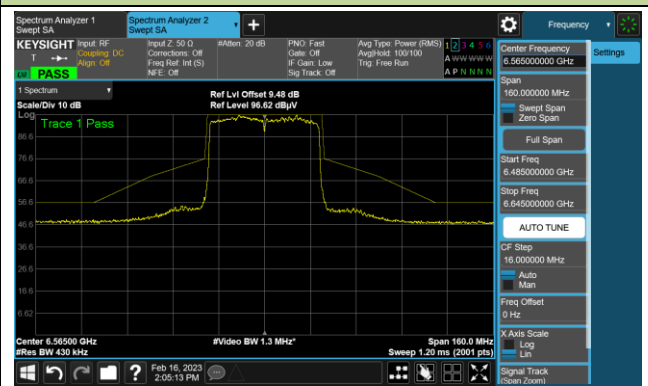

Channel 59 (6245MHz)

The Reference Level

The Mask Data

Channel 91 (6405MHz)

The Reference Level

The Mask Data

802.11be-EHT40 In-Band Emission (N_{SS}=4)

Channel 99 (6445MHz)

The Reference Level

The Mask Data

Channel 107 (6485MHz)

The Reference Level

The Mask Data

Channel 115 (6525MHz)

The Reference Level

The Mask Data

802.11be-EHT40 In-Band Emission (N_{SS}=4)

Channel 123 (6565MHz)

The Reference Level

The Mask Data

Channel 147 (6685MHz)

The Reference Level

The Mask Data

Channel 179 (6845MHz)