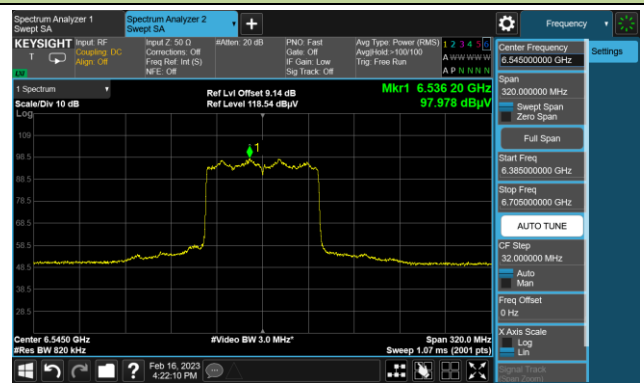

802.11be-EHT80 In-Band Emission (N_{SS}=4)

Channel 39 (6145MHz)

The Reference Level

The Mask Data

Channel 55 (6225MHz)

The Reference Level

The Mask Data

Channel 87 (6385MHz)

The Reference Level

The Mask Data

802.11be-EHT80 In-Band Emission (N_{SS}=4)

Channel 103 (6465MHz)

The Reference Level

The Mask Data

Channel 119 (6545MHz)

The Reference Level

The Mask Data

Channel 135 (6625MHz)

The Reference Level

The Mask Data

802.11be-EHT80 In-Band Emission (N_{SS}=4)

Channel 151 (6705MHz)

The Reference Level

The Mask Data