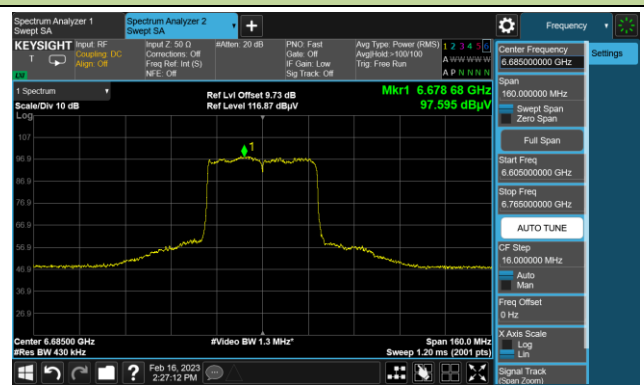

The Reference Level

The Mask Data

Channel 107 (6485MHz)

The Reference Level

The Mask Data

Channel 115 (6525MHz)

The Reference Level

The Mask Data

802.11be-EHT40 In-Band Emission (N_{SS}=4)

Channel 123 (6565MHz)

The Reference Level

The Mask Data

Channel 147 (6685MHz)

The Reference Level

The Mask Data

Channel 179 (6845MHz)

The Reference Level

The Mask Data

802.11be-EHT40 In-Band Emission (N_{SS}=4)

Channel 187 (6885MHz)

The Reference Level

The Mask Data

Channel 195 (6925MHz)

The Reference Level