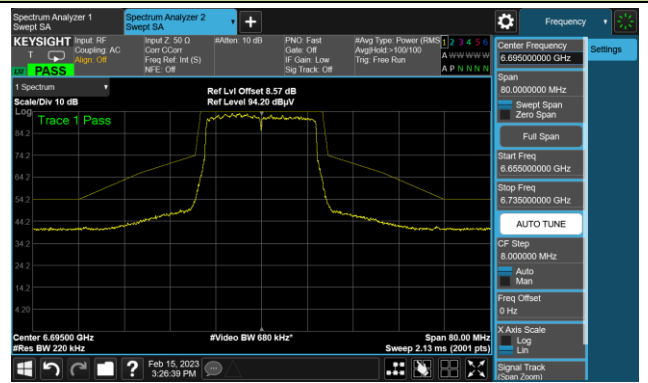

The Reference Level

The Mask Data

802.11be-EHT20 In-Band Emission (N_{ss}=4)

Channel 97 (6435MHz)

The Reference Level

The Mask Data

Channel 105 (6475MHz)

The Reference Level

The Mask Data

Channel 113 (6515MHz)

The Reference Level

The Mask Data

802.11be-EHT20 In-Band Emission (N_{ss}=4)

Channel 117 (6535MHz)

The Reference Level

The Mask Data

Channel 149 (6695MHz)

The Reference Level

The Mask Data

Channel 181 (6855MHz)

The Reference Level

The Mask Data

802.11be-EHT20 In-Band Emission (N_{ss}=4)

Channel 185 (6875MHz)

The Reference Level

The Mask Data

Channel 189 (6895MHz)

The Reference Level

The Mask Data

Channel 213 (7015MHz)

The Reference Level

The Mask Data