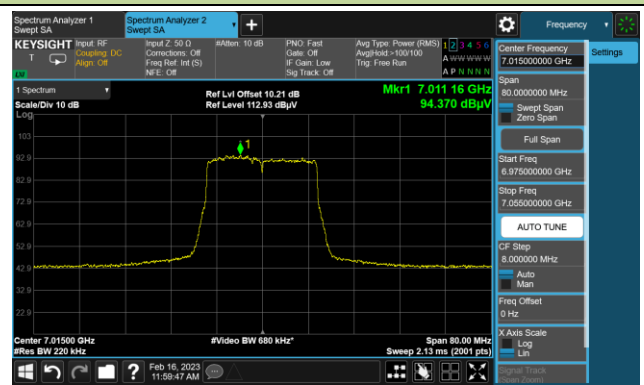

The Reference Level

The Mask Data

Channel 189 (6895MHz)

The Reference Level

The Mask Data

Channel 213 (7015MHz)

The Reference Level

The Mask Data

802.11be-EHT20 In-Band Emission (N_{SS}=4)

Channel 229 (7095MHz)

The Reference Level

The Mask Data

802.11be-EHT40 In-Band Emission (N_{ss}=4)

Channel 35 (6125MHz)

The Reference Level

The Mask Data