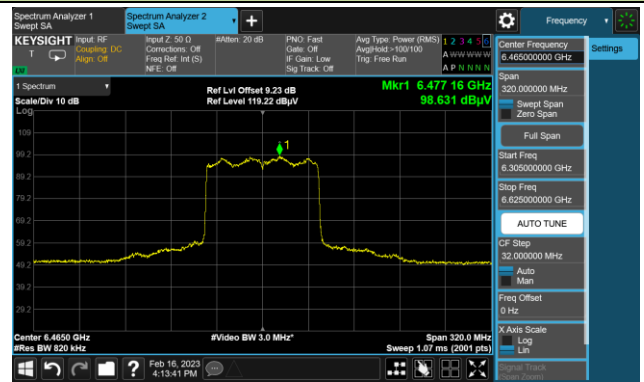

802.11be-EHT80 In-Band Emission (N_{SS}=4)

Channel 39 (6145MHz)

The Reference Level

The Mask Data

Channel 55 (6225MHz)

The Reference Level

The Mask Data

Channel 87 (6385MHz)

The Reference Level

The Mask Data

802.11be-EHT80 In-Band Emission (N_{SS}=4)

Channel 103 (6465MHz)

The Reference Level

The Mask Data

Channel 119 (6545MHz)

The Reference Level

The Mask Data

Channel 135 (6625MHz)

The Reference Level

The Mask Data

802.11be-EHT80 In-Band Emission (N_{SS}=4)

Channel 151 (6705MHz)

The Reference Level

The Mask Data