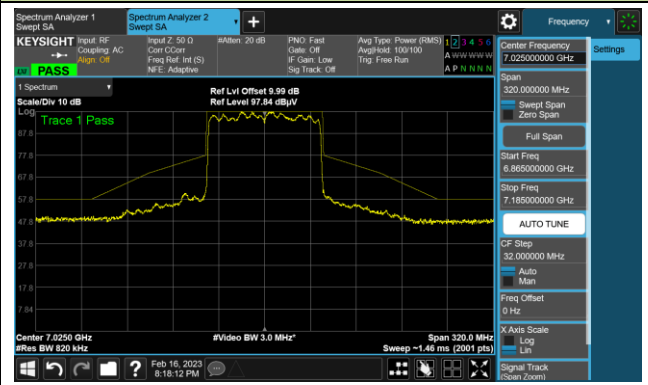

Channel 167 (6785MHz)

The Reference Level

The Mask Data

Channel 183 (6865MHz)

The Reference Level

The Mask Data

802.11be-EHT80 In-Band Emission (N_{SS}=4)

Channel 199 (6945MHz)

The Reference Level

The Mask Data

Channel 215 (7025MHz)

The Reference Level

The Mask Data

802.11be-EHT160 In-Band Emission (N_{SS}=4)

Channel 47 (6185MHz)

The Reference Level

The Mask Data

Channel 79 (6345MHz)

The Reference Level

The Mask Data

Channel 111 (6505MHz)

The Reference Level

The Mask Data