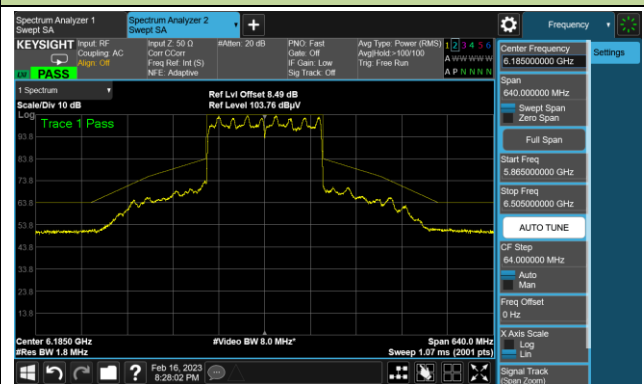

Channel 167 (6785MHz)

The Reference Level

The Mask Data

Channel 183 (6865MHz)

The Reference Level

The Mask Data

802.11be-EHT80 In-Band Emission (N_{SS}=4)

Channel 199 (6945MHz)

The Reference Level

The Mask Data

Channel 215 (7025MHz)

The Reference Level

The Mask Data

802.11be-EHT160 In-Band Emission (N_{SS}=4)

Channel 47 (6185MHz)

The Reference Level

The Mask Data

Channel 79 (6345MHz)

The Reference Level

The Mask Data

Channel 111 (6505MHz)

The Reference Level

The Mask Data