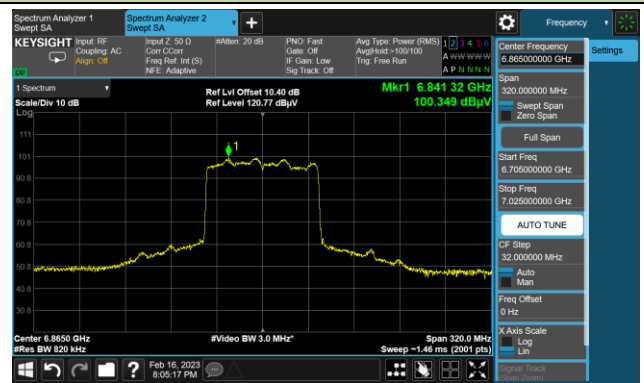

Channel 167 (6785MHz)

The Reference Level

The Mask Data

Channel 183 (6865MHz)

The Reference Level

The Mask Data

802.11be-EHT80 In-Band Emission (N_{SS}=4)

Channel 199 (6945MHz)

The Reference Level

The Mask Data

Channel 215 (7025MHz)

The Reference Level

The Mask Data

802.11be-EHT160 In-Band Emission (N_{SS}=4)

Channel 47 (6185MHz)

The Reference Level