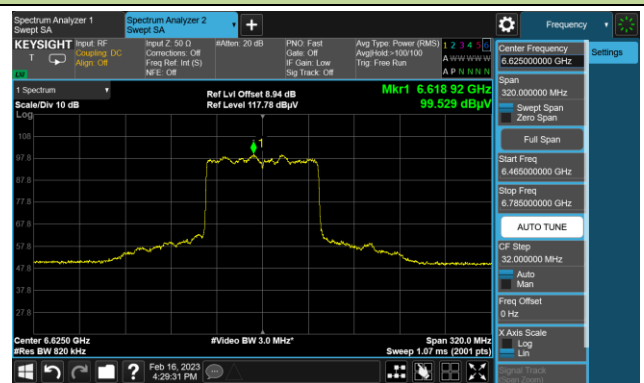

Channel 135 (6625MHz)

The Reference Level