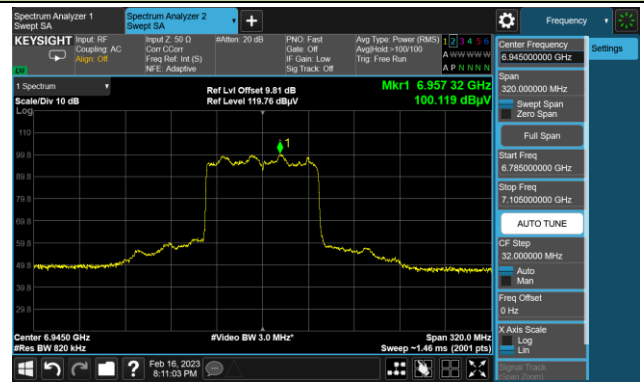

Channel 167 (6785MHz)

The Reference Level

The Mask Data

Channel 183 (6865MHz)

The Reference Level

The Mask Data

802.11be-EHT80 In-Band Emission (N_{SS}=4)

Channel 199 (6945MHz)

The Reference Level

The Mask Data

Channel 215 (7025MHz)

The Reference Level

The Mask Data

802.11be-EHT160 In-Band Emission (N_{SS}=4)

Channel 47 (6185MHz)

The Reference Level