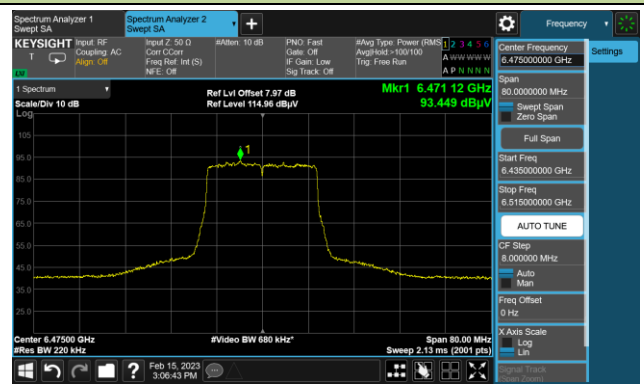

The Reference Level

The Mask Data

802.11be-EHT20 In-Band Emission (N_{ss}=4)

Channel 97 (6435MHz)

The Reference Level

The Mask Data

Channel 105 (6475MHz)

The Reference Level

The Mask Data

Channel 113 (6515MHz)

The Reference Level

The Mask Data

802.11be-EHT20 In-Band Emission (N_{ss}=4)

Channel 117 (6535MHz)

The Reference Level

The Mask Data