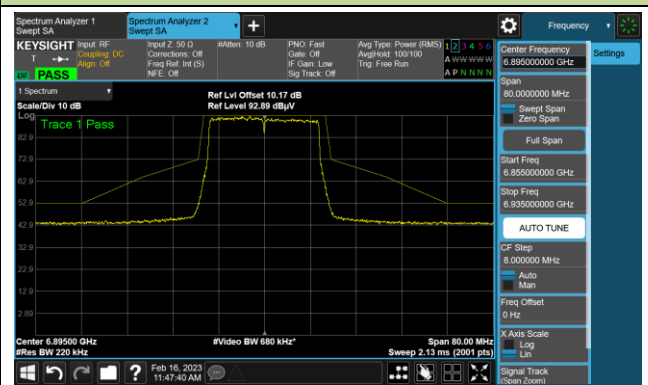

Channel 149 (6695MHz)

The Reference Level

The Mask Data

Channel 181 (6855MHz)

The Reference Level

The Mask Data

802.11be-EHT20 In-Band Emission (N_{ss}=4)

Channel 185 (6875MHz)

The Reference Level

The Mask Data

Channel 189 (6895MHz)

The Reference Level

The Mask Data

Channel 213 (7015MHz)

The Reference Level

The Mask Data

802.11be-EHT20 In-Band Emission (N_{SS}=4)

Channel 229 (7095MHz)

The Reference Level

The Mask Data

802.11be-EHT40 In-Band Emission (N_{ss}=4)

Channel 35 (6125MHz)

The Reference Level

The Mask Data