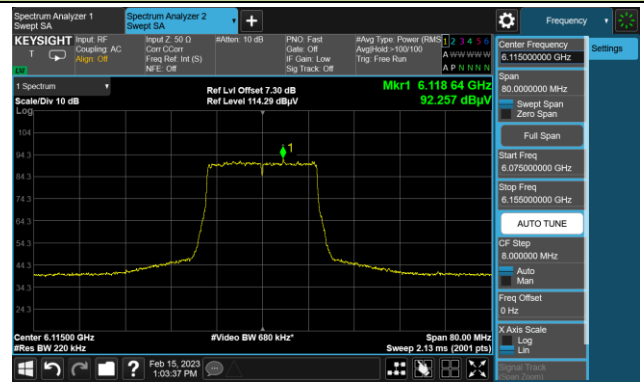

802.11be-EHT20 In-Band Emission (N_{SS}=4)

Channel 33 (6115MHz)

The Reference Level

The Mask Data

Channel 61 (6255MHz)

The Reference Level

The Mask Data

Channel 93 (6415MHz)

The Reference Level

The Mask Data

802.11be-EHT20 In-Band Emission (N_{ss}=4)

Channel 97 (6435MHz)

The Reference Level

The Mask Data

Channel 105 (6475MHz)

The Reference Level