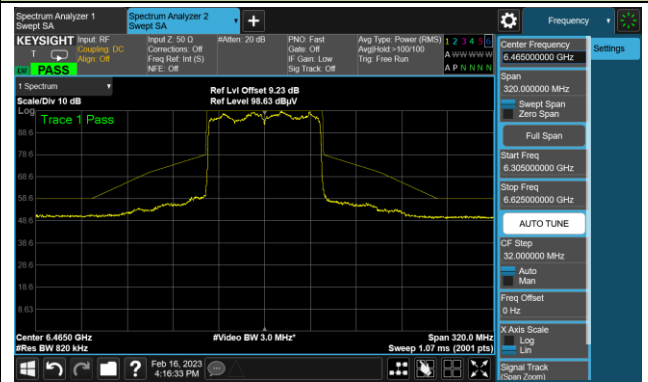

802.11be-EHT80 In-Band Emission (N_{SS}=4)

Channel 39 (6145MHz)

The Reference Level

The Mask Data

Channel 55 (6225MHz)

The Reference Level

The Mask Data

Channel 87 (6385MHz)

The Reference Level

The Mask Data

802.11be-EHT80 In-Band Emission (N_{SS}=4)

Channel 103 (6465MHz)

The Reference Level

The Mask Data

Channel 119 (6545MHz)

The Reference Level

The Mask Data

Channel 135 (6625MHz)

The Reference Level

The Mask Data

802.11be-EHT80 In-Band Emission (N_{SS}=4)

Channel 151 (6705MHz)

The Reference Level

The Mask Data