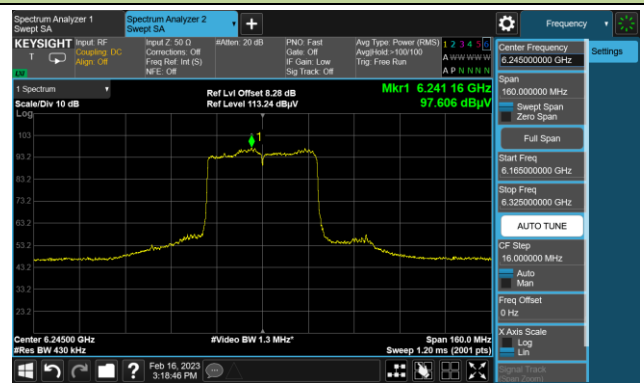

The Reference Level

The Mask Data

Channel 189 (6895MHz)

The Reference Level

The Mask Data

Channel 213 (7015MHz)

The Reference Level

The Mask Data

802.11be-EHT20 In-Band Emission (N_{SS}=4)

Channel 229 (7095MHz)

The Reference Level

The Mask Data

802.11be-EHT40 In-Band Emission (N_{ss}=4)

Channel 35 (6125MHz)

The Reference Level

The Mask Data

Channel 59 (6245MHz)

The Reference Level

The Mask Data

Channel 91 (6405MHz)

The Reference Level

The Mask Data

802.11be-EHT40 In-Band Emission (N_{SS}=4)

Channel 99 (6445MHz)

The Reference Level

The Mask Data

Channel 107 (6485MHz)

The Reference Level

The Mask Data

Channel 115 (6525MHz)

The Reference Level

The Mask Data