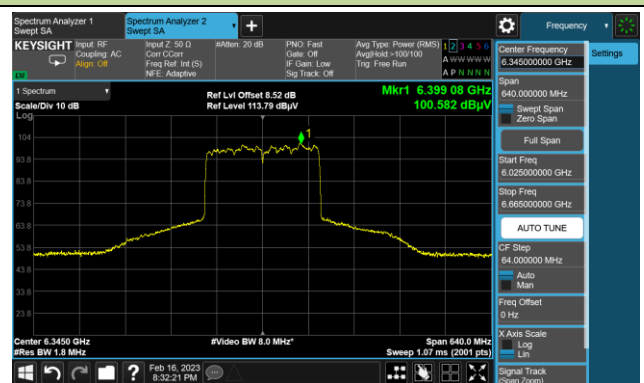

Channel 167 (6785MHz)

The Reference Level

The Mask Data

Channel 183 (6865MHz)

The Reference Level

The Mask Data

802.11be-EHT80 In-Band Emission (N_{SS}=4)

Channel 199 (6945MHz)

The Reference Level

The Mask Data

Channel 215 (7025MHz)

The Reference Level

The Mask Data

802.11be-EHT160 In-Band Emission (N_{SS}=4)

Channel 47 (6185MHz)

The Reference Level

The Mask Data

Channel 79 (6345MHz)

The Reference Level

The Mask Data

Channel 111 (6505MHz)

The Reference Level

The Mask Data