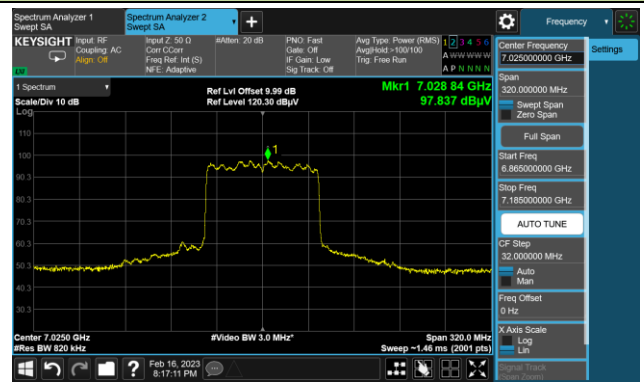

Channel 167 (6785MHz)

The Reference Level

The Mask Data

Channel 183 (6865MHz)

The Reference Level

The Mask Data

802.11be-EHT80 In-Band Emission (N_{SS}=4)

Channel 199 (6945MHz)

The Reference Level

The Mask Data

Channel 215 (7025MHz)

The Reference Level

The Mask Data

802.11be-EHT160 In-Band Emission (N_{SS}=4)

Channel 47 (6185MHz)

The Reference Level

The Mask Data

Channel 79 (6345MHz)

The Reference Level

The Mask Data

Channel 111 (6505MHz)

The Reference Level

The Mask Data