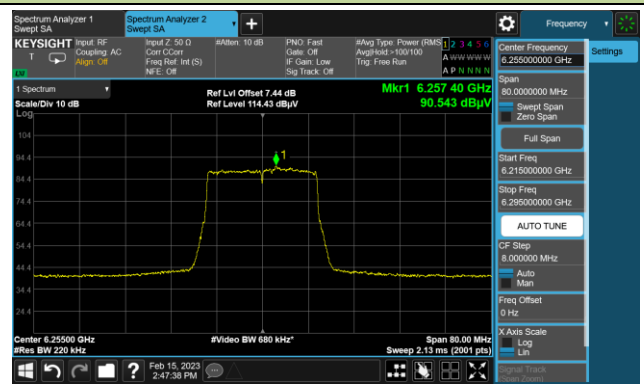

802.11be-EHT20 In-Band Emission (N_{SS}=4)

Channel 33 (6115MHz)

The Reference Level

The Mask Data

Channel 61 (6255MHz)

The Reference Level

The Mask Data

Channel 93 (6415MHz)

The Reference Level

The Mask Data

802.11be-EHT20 In-Band Emission (N_{ss}=4)

Channel 97 (6435MHz)

The Reference Level

The Mask Data

Channel 105 (6475MHz)

The Reference Level