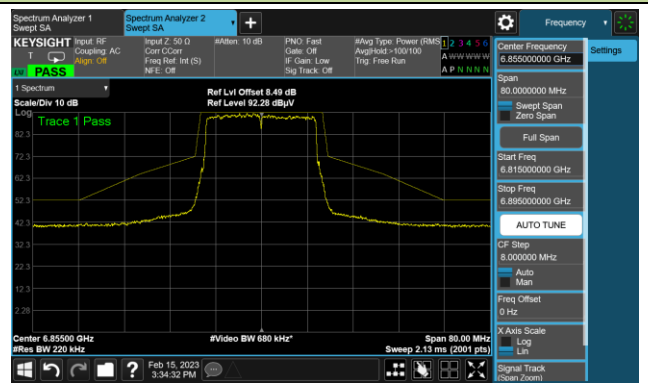

The Mask Data

Channel 113 (6515MHz)

The Reference Level

The Mask Data

802.11be-EHT20 In-Band Emission (N_{ss}=4)

Channel 117 (6535MHz)

The Reference Level

The Mask Data

Channel 149 (6695MHz)

The Reference Level

The Mask Data

Channel 181 (6855MHz)

The Reference Level

The Mask Data

802.11be-EHT20 In-Band Emission (N_{ss}=4)

Channel 185 (6875MHz)

The Reference Level

The Mask Data

Channel 189 (6895MHz)

The Reference Level

The Mask Data

Channel 213 (7015MHz)

The Reference Level

The Mask Data