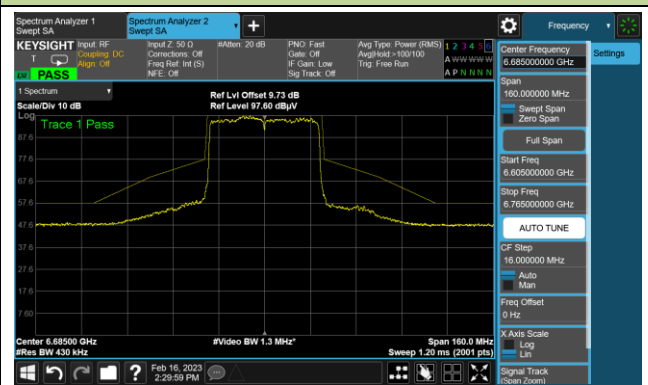

The Reference Level

The Mask Data

Channel 107 (6485MHz)

The Reference Level

The Mask Data

Channel 115 (6525MHz)

The Reference Level

The Mask Data

802.11be-EHT40 In-Band Emission (N_{SS}=4)

Channel 123 (6565MHz)

The Reference Level

The Mask Data

Channel 147 (6685MHz)

The Reference Level

The Mask Data

Channel 179 (6845MHz)

The Reference Level

The Mask Data

802.11be-EHT40 In-Band Emission (N_{SS}=4)

Channel 187 (6885MHz)

The Reference Level

The Mask Data

Channel 195 (6925MHz)

The Reference Level