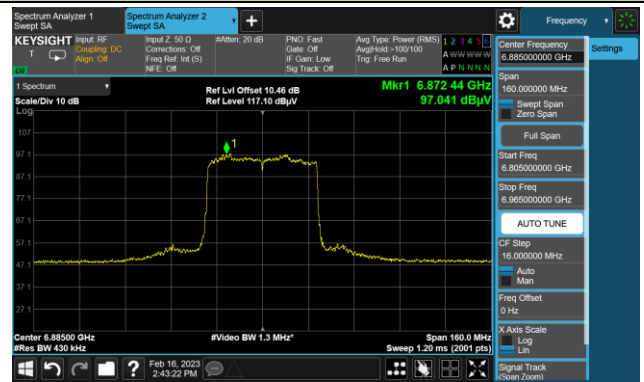

The Reference Level

The Mask Data

802.11be-EHT40 In-Band Emission (N_{SS}=4)

Channel 187 (6885MHz)

The Reference Level

The Mask Data

Channel 195 (6925MHz)

The Reference Level

The Mask Data

Channel 211 (7005MHz)

The Reference Level

The Mask Data

802.11be-EHT40 In-Band Emission (N_{SS}=4)

Channel 227 (7085MHz)

The Reference Level

The Mask Data