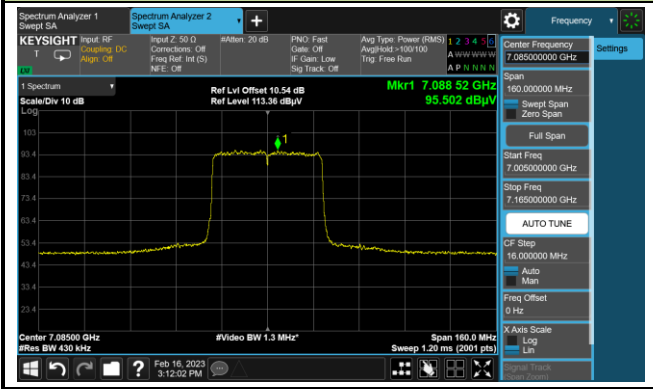

The Reference Level

The Mask Data

802.11be-EHT40 In-Band Emission (N_{SS}=4)

Channel 187 (6885MHz)

The Reference Level

The Mask Data

Channel 195 (6925MHz)

The Reference Level

The Mask Data

Channel 211 (7005MHz)

The Reference Level

The Mask Data

802.11be-EHT40 In-Band Emission (N_{SS}=4)

Channel 227 (7085MHz)

The Reference Level

The Mask Data

802.11be-EHT80 In-Band Emission (N_{SS}=4)

Channel 39 (6145MHz)

The Reference Level

The Mask Data

Channel 55 (6225MHz)

The Reference Level

The Mask Data

Channel 87 (6385MHz)