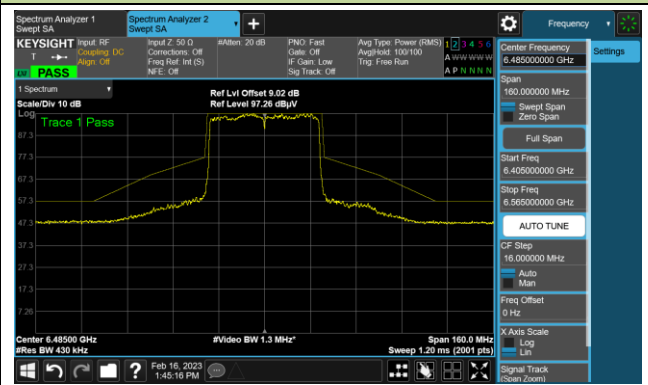

Channel 59 (6245MHz)

The Reference Level

The Mask Data

Channel 91 (6405MHz)

The Reference Level

The Mask Data

802.11be-EHT40 In-Band Emission (N_{SS}=4)

Channel 99 (6445MHz)

The Reference Level

The Mask Data

Channel 107 (6485MHz)

The Reference Level

The Mask Data

Channel 115 (6525MHz)

The Reference Level

The Mask Data

802.11be-EHT40 In-Band Emission (N_{SS}=4)

Channel 123 (6565MHz)

The Reference Level

The Mask Data

Channel 147 (6685MHz)

The Reference Level

The Mask Data

Channel 179 (6845MHz)