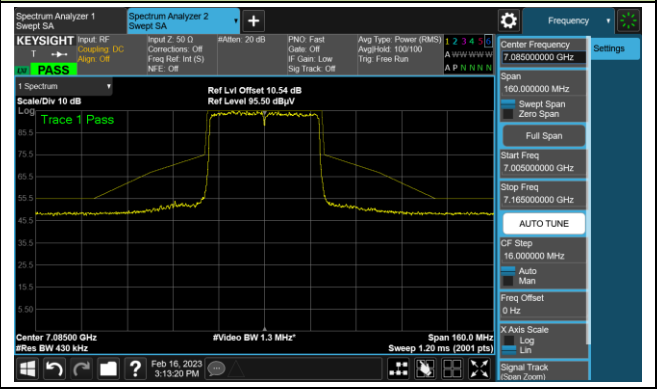

The Reference Level

The Mask Data

802.11be-EHT40 In-Band Emission (N_{SS}=4)

Channel 187 (6885MHz)

The Reference Level

The Mask Data

Channel 195 (6925MHz)

The Reference Level

The Mask Data

Channel 211 (7005MHz)

The Reference Level

The Mask Data

802.11be-EHT40 In-Band Emission (N_{SS}=4)

Channel 227 (7085MHz)

The Reference Level

The Mask Data

802.11be-EHT80 In-Band Emission (N_{SS}=4)

Channel 39 (6145MHz)

The Reference Level

The Mask Data

Channel 55 (6225MHz)

The Reference Level

The Mask Data

Channel 87 (6385MHz)