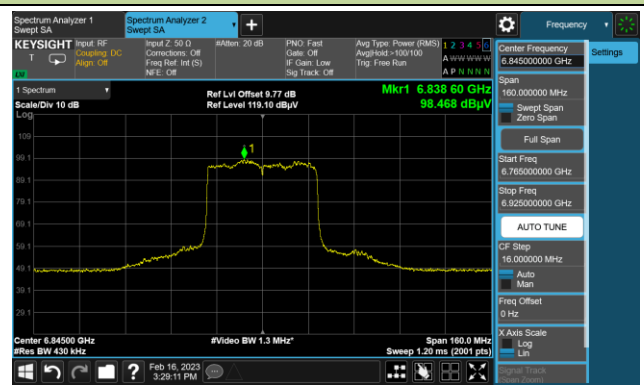

The Reference Level

The Mask Data

Channel 107 (6485MHz)

The Reference Level

The Mask Data

Channel 115 (6525MHz)

The Reference Level

The Mask Data

802.11be-EHT40 In-Band Emission (N_{SS}=4)

Channel 123 (6565MHz)

The Reference Level

The Mask Data

Channel 147 (6685MHz)

The Reference Level

The Mask Data

Channel 179 (6845MHz)

The Reference Level

The Mask Data

802.11be-EHT40 In-Band Emission (N_{SS}=4)

Channel 187 (6885MHz)

The Reference Level

The Mask Data

Channel 195 (6925MHz)

The Reference Level