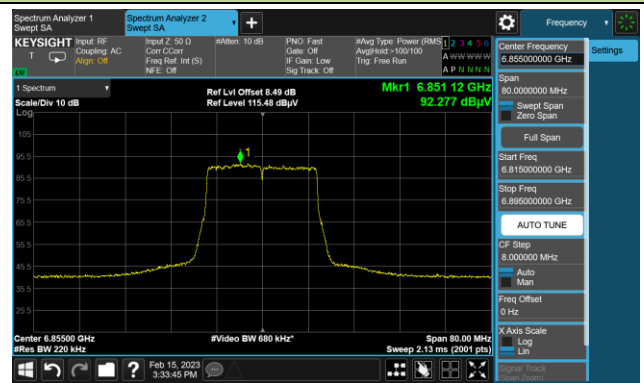

Channel 149 (6695MHz)

The Reference Level

The Mask Data

Channel 181 (6855MHz)

The Reference Level

The Mask Data

802.11be-EHT20 In-Band Emission (N_{ss}=4)

Channel 185 (6875MHz)

The Reference Level

The Mask Data

Channel 189 (6895MHz)

The Reference Level

The Mask Data

Channel 213 (7015MHz)

The Reference Level

The Mask Data