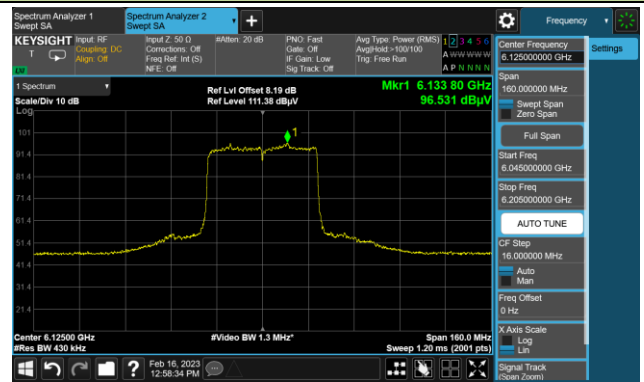

The Reference Level

The Mask Data

Channel 189 (6895MHz)

The Reference Level

The Mask Data

Channel 213 (7015MHz)

The Reference Level

The Mask Data

802.11be-EHT20 In-Band Emission (N_{SS}=4)

Channel 229 (7095MHz)

The Reference Level

The Mask Data

802.11be-EHT40 In-Band Emission (N_{ss}=4)

Channel 35 (6125MHz)

The Reference Level

The Mask Data

Channel 59 (6245MHz)

The Reference Level

The Mask Data

Channel 91 (6405MHz)

The Reference Level

The Mask Data

802.11be-EHT40 In-Band Emission (N_{SS}=4)

Channel 99 (6445MHz)

The Reference Level

The Mask Data

Channel 107 (6485MHz)

The Reference Level

The Mask Data

Channel 115 (6525MHz)

The Reference Level

The Mask Data