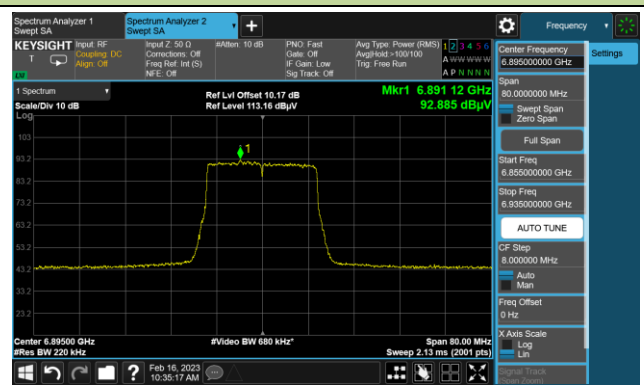

Channel 149 (6695MHz)

The Reference Level

The Mask Data

Channel 181 (6855MHz)

The Reference Level

The Mask Data

802.11be-EHT20 In-Band Emission (N_{ss}=4)

Channel 185 (6875MHz)

The Reference Level

The Mask Data

Channel 189 (6895MHz)

The Reference Level

The Mask Data

Channel 213 (7015MHz)

The Reference Level

The Mask Data

802.11be-EHT20 In-Band Emission (N_{SS}=4)

Channel 229 (7095MHz)

The Reference Level

The Mask Data

802.11be-EHT40 In-Band Emission (N_{ss}=4)

Channel 35 (6125MHz)

The Reference Level

The Mask Data