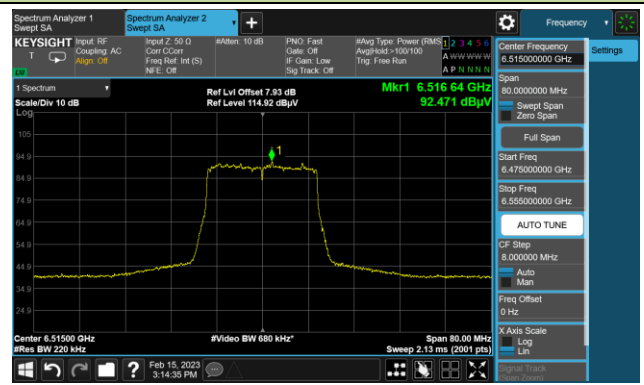

The Reference Level

The Mask Data

802.11be-EHT20 In-Band Emission (N_{ss}=4)

Channel 97 (6435MHz)

The Reference Level

The Mask Data

Channel 105 (6475MHz)

The Reference Level

The Mask Data

Channel 113 (6515MHz)

The Reference Level

The Mask Data

802.11be-EHT20 In-Band Emission (N_{ss}=4)

Channel 117 (6535MHz)

The Reference Level

The Mask Data