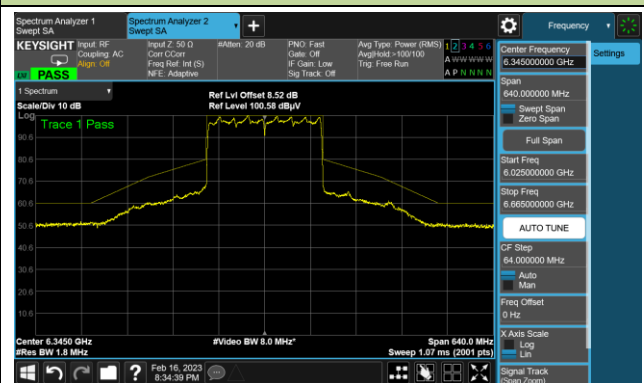

The Reference Level

The Mask Data

Channel 215 (7025MHz)

The Reference Level

The Mask Data

802.11be-EHT160 In-Band Emission (N_{SS}=4)

Channel 47 (6185MHz)

The Reference Level

The Mask Data

Channel 79 (6345MHz)

The Reference Level

The Mask Data

Channel 111 (6505MHz)

The Reference Level

The Mask Data