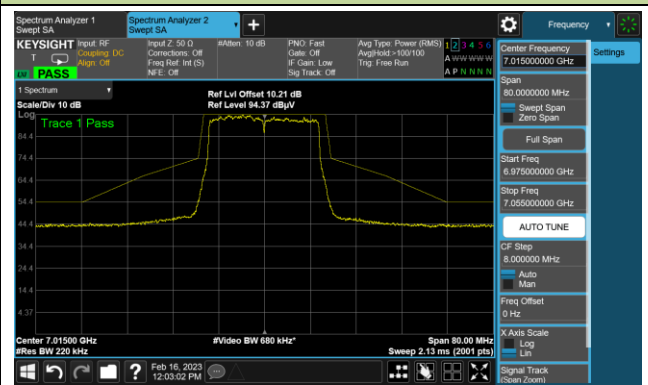

Channel 149 (6695MHz)

The Reference Level

The Mask Data

Channel 181 (6855MHz)

The Reference Level

The Mask Data

802.11be-EHT20 In-Band Emission (N_{ss}=4)

Channel 185 (6875MHz)

The Reference Level

The Mask Data

Channel 189 (6895MHz)

The Reference Level

The Mask Data

Channel 213 (7015MHz)

The Reference Level

The Mask Data

802.11be-EHT20 In-Band Emission (N_{SS}=4)

Channel 229 (7095MHz)

The Reference Level

The Mask Data

802.11be-EHT40 In-Band Emission (N_{ss}=4)

Channel 35 (6125MHz)

The Reference Level

The Mask Data