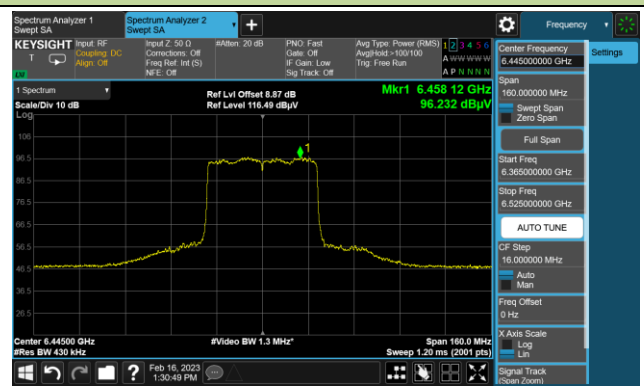

802.11be-EHT20 In-Band Emission (N_{SS}=4)

Channel 229 (7095MHz)

The Reference Level

The Mask Data

802.11be-EHT40 In-Band Emission (N_{ss}=4)

Channel 35 (6125MHz)

The Reference Level

The Mask Data

Channel 59 (6245MHz)

The Reference Level

The Mask Data

Channel 91 (6405MHz)

The Reference Level

The Mask Data

802.11be-EHT40 In-Band Emission (N_{SS}=4)

Channel 99 (6445MHz)

The Reference Level

The Mask Data

Channel 107 (6485MHz)

The Reference Level

The Mask Data

Channel 115 (6525MHz)

The Reference Level

The Mask Data