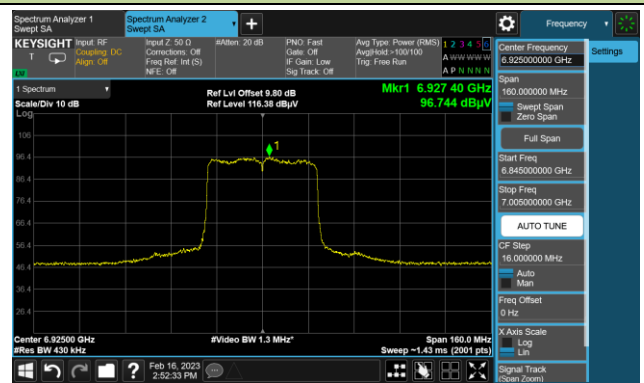

802.11be-EHT40 In-Band Emission (N_{SS}=4)

Channel 123 (6565MHz)

The Reference Level

The Mask Data

Channel 147 (6685MHz)

The Reference Level

The Mask Data

Channel 179 (6845MHz)

The Reference Level

The Mask Data

802.11be-EHT40 In-Band Emission (N_{SS}=4)

Channel 187 (6885MHz)

The Reference Level

The Mask Data

Channel 195 (6925MHz)

The Reference Level

The Mask Data

Channel 211 (7005MHz)

The Reference Level

The Mask Data

802.11be-EHT40 In-Band Emission (N_{SS}=4)

Channel 227 (7085MHz)

The Reference Level

The Mask Data