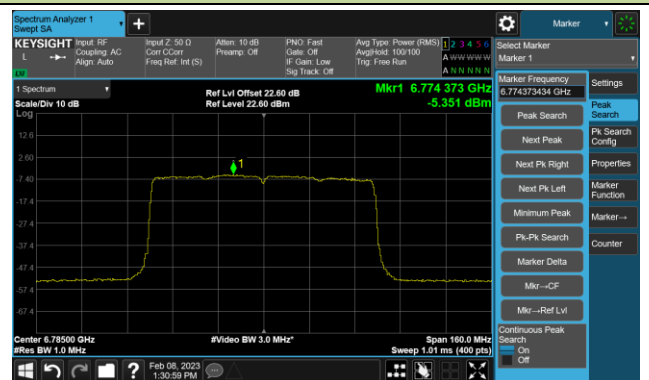

Channel 227 (7085MHz)

802.11ax-HE80 Power Spectral Density- Ant 2 (Nss = 4)

Channel 39 (6145MHz)

Channel 55 (6225MHz)

Channel 87 (6385MHz)

Channel 103 (6465MHz)

Channel 119 (6545MHz)

Channel 135 (6625MHz)

Channel 151 (6705MHz)

Channel 167 (6785MHz)

802.11ax-HE80 Power Spectral Density- Ant 2 (Nss = 4)

Channel 183 (6865MHz)

Channel 199 (6945MHz)

Channel 215 (7025MHz)

802.11ax-HE160 Power Spectral Density- Ant 2 (Nss = 4)