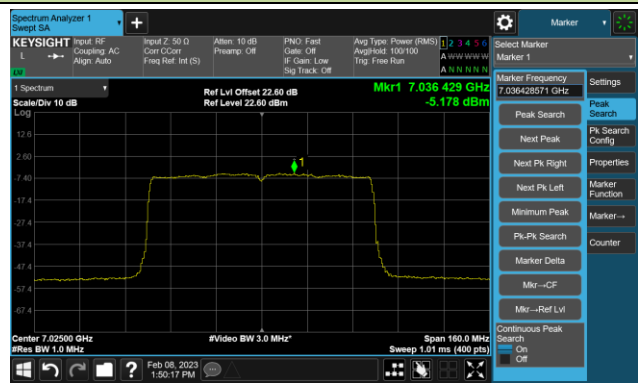

Channel 227 (7085MHz)

802.11ax-HE80 Power Spectral Density- Ant 2 (Nss = 4)

Channel 39 (6145MHz)

Channel 55 (6225MHz)

Channel 87 (6385MHz)

Channel 103 (6465MHz)

Channel 119 (6545MHz)

Channel 135 (6625MHz)

Channel 151 (6705MHz)

Channel 167 (6785MHz)

802.11ax-HE80 Power Spectral Density- Ant 2 (Nss = 4)

Channel 183 (6865MHz)

Channel 199 (6945MHz)

Channel 215 (7025MHz)

802.11ax-HE160 Power Spectral Density- Ant 2 (Nss = 4)