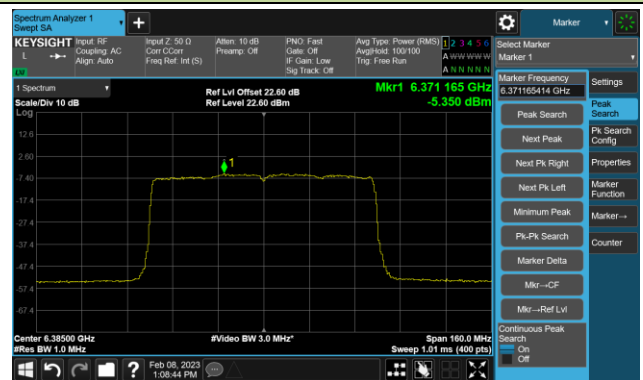

Channel 227 (7085MHz)

802.11ax-HE80 Power Spectral Density- Ant 2 (Nss = 4)

Channel 39 (6145MHz)

Channel 55 (6225MHz)

Channel 87 (6385MHz)

Channel 103 (6465MHz)

Channel 119 (6545MHz)

Channel 135 (6625MHz)

Channel 151 (6705MHz)

Channel 167 (6785MHz)

802.11ax-HE80 Power Spectral Density- Ant 2 (Nss = 4)

Channel 183 (6865MHz)

Channel 199 (6945MHz)

Channel 215 (7025MHz)

802.11ax-HE160 Power Spectral Density- Ant 2 (Nss = 4)