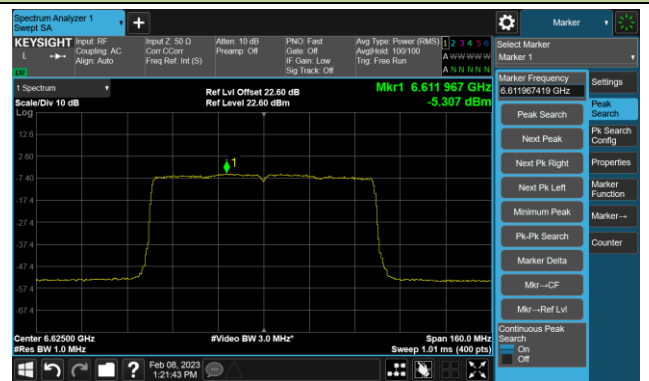

Channel 227 (7085MHz)

802.11ax-HE80 Power Spectral Density- Ant 2 (Nss = 4)

Channel 39 (6145MHz)

Channel 55 (6225MHz)

Channel 87 (6385MHz)

Channel 103 (6465MHz)

Channel 119 (6545MHz)

Channel 135 (6625MHz)

Channel 151 (6705MHz)

Channel 167 (6785MHz)

802.11ax-HE80 Power Spectral Density- Ant 2 (Nss = 4)

Channel 183 (6865MHz)

Channel 199 (6945MHz)

Channel 215 (7025MHz)

802.11ax-HE160 Power Spectral Density- Ant 2 (Nss = 4)