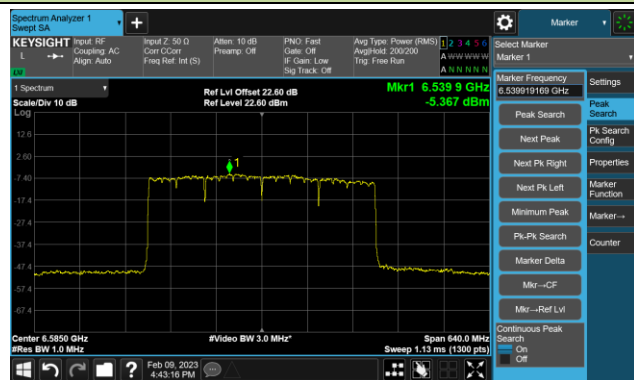

Channel 167 (6785MHz)

802.11be-EHT80 Power Spectral Density- Ant 1 (Nss = 4)

Channel 183 (6865MHz)

Channel 199 (6945MHz)

Channel 215 (7025MHz)

802.11be-EHT160 Power Spectral Density- Ant 1 (Nss = 4)

Channel 47 (6185MHz)

Channel 79 (6345MHz)

Channel 111 (6505MHz)

Channel 143 (6665MHz)

Channel 175 (6825MHz)

Channel 207 (6985MHz)

802.11be-EHT320 Power Spectral Density- Ant 1 (Nss = 4)

Channel 63 (6265MHz)

Channel 95 (6425MHz)

Channel 127 (6585MHz)

Channel 159 (6745MHz)

Channel 191 (6905MHz)

802.11ax-HE20 Power Spectral Density- Ant 2 (Nss = 4)

Channel 33 (6115MHz)

Channel 61 (6255MHz)

Channel 93 (6415MHz)

Channel 97 (6435MHz)