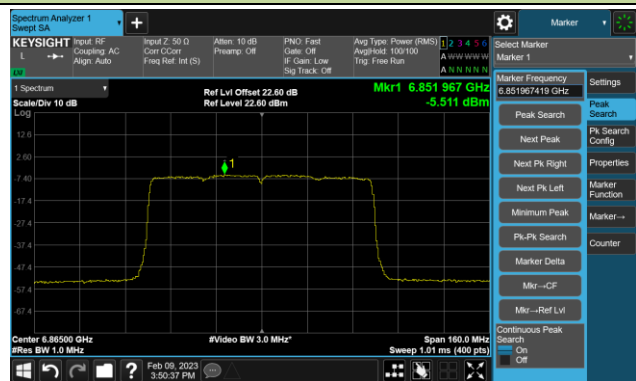

802.11be-EHT80 Power Spectral Density- Ant 1 (Nss = 4)

Channel 39 (6145MHz)

Channel 55 (6225MHz)

Channel 87 (6385MHz)

Channel 103 (6465MHz)

Channel 119 (6545MHz)

Channel 135 (6625MHz)

Channel 151 (6705MHz)

Channel 167 (6785MHz)

802.11be-EHT80 Power Spectral Density- Ant 1 (Nss = 4)

Channel 183 (6865MHz)

Channel 199 (6945MHz)

Channel 215 (7025MHz)

802.11be-EHT160 Power Spectral Density- Ant 1 (Nss = 4)

Channel 47 (6185MHz)