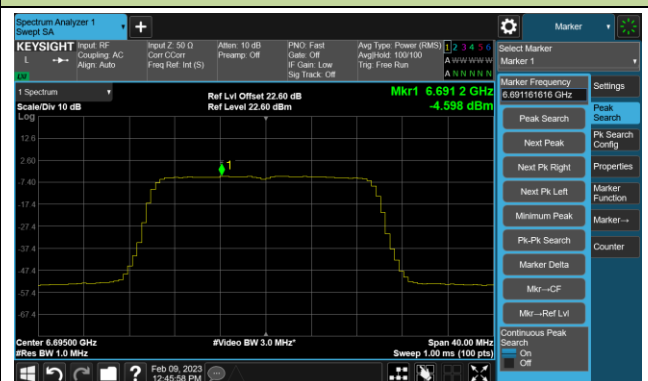

Channel 61 (6255MHz)

Channel 93 (6415MHz)

Channel 97 (6435MHz)

Channel 105 (6475MHz)

Channel 113 (6515MHz)

Channel 117 (6535MHz)

Channel 149 (6695MHz)

802.11be-EHT20 Power Spectral Density- Ant 2 (Nss = 4)

Channel 181 (6855MHz)

Channel 185 (6875MHz)

Channel 189 (6895MHz)

Channel 213 (7015MHz)

Channel 229 (7095MHz)