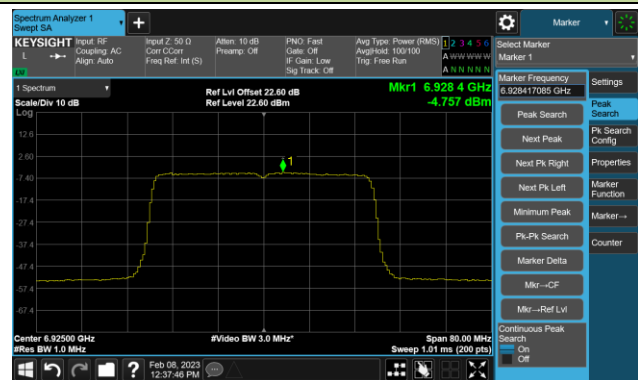

Channel 115 (6525MHz)

Channel 123 (6565MHz)

Channel 147 (6685MHz)

802.11ax-HE40 Power Spectral Density- Ant 2 (N_{ss} = 4)

Channel 179 (6845MHz)

Channel 187 (6885MHz)

Channel 195 (6925MHz)

Channel 211 (7005MHz)

Channel 227 (7085MHz)

802.11ax-HE80 Power Spectral Density- Ant 2 (Nss = 4)

Channel 39 (6145MHz)

Channel 55 (6225MHz)

Channel 87 (6385MHz)

Channel 103 (6465MHz)

Channel 119 (6545MHz)

Channel 135 (6625MHz)