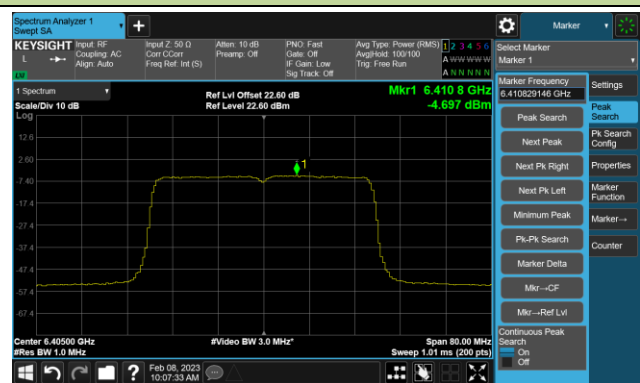

Channel 105 (6475MHz)

Channel 113 (6515MHz)

Channel 117 (6535MHz)

Channel 149 (6695MHz)

802.11ax-HE20 Power Spectral Density- Ant 2 (Nss = 4)

Channel 181 (6855MHz)

Channel 185 (6875MHz)

Channel 189 (6895MHz)

Channel 213 (7015MHz)

Channel 229 (7095MHz)

802.11ax-HE40 Power Spectral Density- Ant 2 (Nss = 4)

Channel 35 (6125MHz)

Channel 59 (6245MHz)

Channel 91 (6405MHz)

Channel 99 (6445MHz)

Channel 107 (6485MHz)

Channel 115 (6525MHz)

Channel 123 (6565MHz)

Channel 147 (6685MHz)

802.11ax-HE40 Power Spectral Density- Ant 2 (N_{ss} = 4)

Channel 179 (6845MHz)

Channel 187 (6885MHz)

Channel 195 (6925MHz)

Channel 211 (7005MHz)