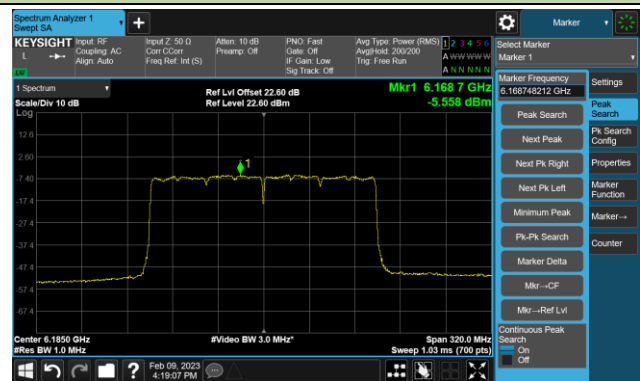

Channel 167 (6785MHz)

802.11be-EHT80 Power Spectral Density- Ant 1 (Nss = 4)

Channel 183 (6865MHz)

Channel 199 (6945MHz)

Channel 215 (7025MHz)

802.11be-EHT160 Power Spectral Density- Ant 1 (Nss = 4)

Channel 47 (6185MHz)

Channel 79 (6345MHz)

Channel 111 (6505MHz)

Channel 143 (6665MHz)

Channel 175 (6825MHz)

Channel 207 (6985MHz)

802.11be-EHT320 Power Spectral Density- Ant 1 (Nss = 4)

Channel 63 (6265MHz)

Channel 95 (6425MHz)