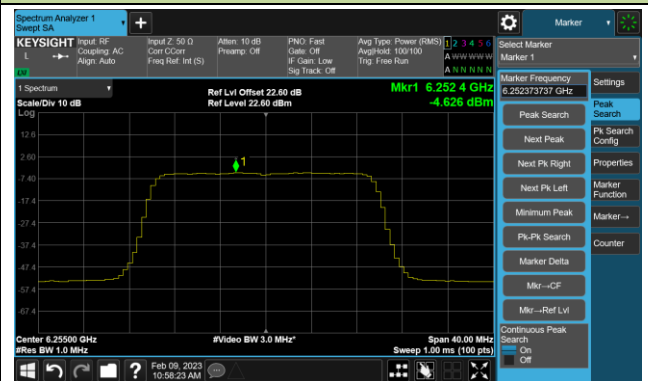

Channel 47 (6185MHz)

Channel 79 (6345MHz)

Channel 111 (6505MHz)

Channel 143 (6665MHz)

Channel 175 (6825MHz)

Channel 207 (6985MHz)

802.11be-EHT20 Power Spectral Density- Ant 2 (Nss = 4)

Channel 33 (6115MHz)

Channel 61 (6255MHz)

Channel 93 (6415MHz)

Channel 97 (6435MHz)

Channel 105 (6475MHz)

Channel 113 (6515MHz)

Channel 117 (6535MHz)

Channel 149 (6695MHz)

802.11be-EHT20 Power Spectral Density- Ant 2 (Nss = 4)