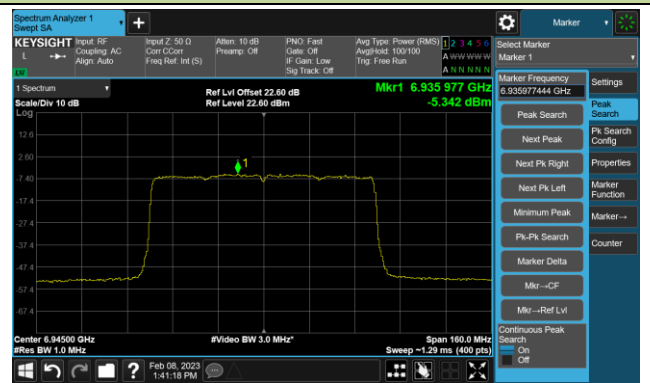

Channel 227 (7085MHz)

802.11ax-HE80 Power Spectral Density- Ant 2 (Nss = 4)

Channel 39 (6145MHz)

Channel 55 (6225MHz)

Channel 87 (6385MHz)

Channel 103 (6465MHz)

Channel 119 (6545MHz)

Channel 135 (6625MHz)

Channel 151 (6705MHz)

Channel 167 (6785MHz)

802.11ax-HE80 Power Spectral Density- Ant 2 (Nss = 4)

Channel 183 (6865MHz)

Channel 199 (6945MHz)

Channel 215 (7025MHz)

802.11ax-HE160 Power Spectral Density- Ant 2 (Nss = 4)

Channel 47 (6185MHz)

Channel 79 (6345MHz)

Channel 111 (6505MHz)

Channel 143 (6665MHz)

Channel 175 (6825MHz)

Channel 207 (6985MHz)

802.11be-EHT20 Power Spectral Density- Ant 2 (Nss = 4)

Channel 33 (6115MHz)