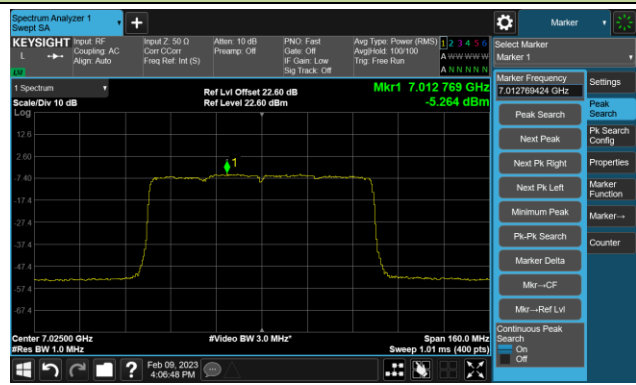

Channel 167 (6785MHz)

802.11be-EHT80 Power Spectral Density- Ant 1 (Nss = 4)

Channel 183 (6865MHz)

Channel 199 (6945MHz)

Channel 215 (7025MHz)

802.11be-EHT160 Power Spectral Density- Ant 1 (Nss = 4)

Channel 47 (6185MHz)

Channel 79 (6345MHz)

Channel 111 (6505MHz)

Channel 143 (6665MHz)

Channel 175 (6825MHz)

Channel 207 (6985MHz)

802.11be-EHT320 Power Spectral Density- Ant 1 (Nss = 4)

Channel 63 (6265MHz)

Channel 95 (6425MHz)