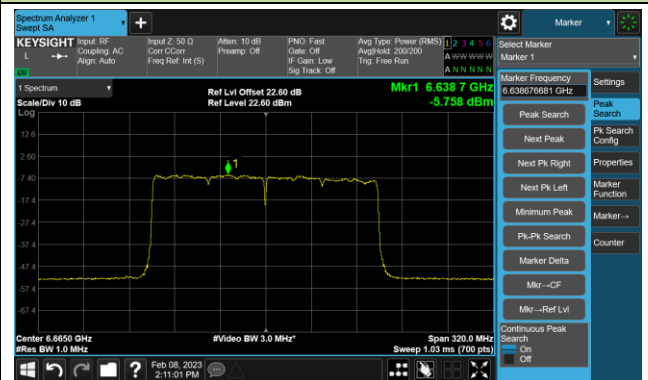

Channel 47 (6185MHz)

Channel 79 (6345MHz)

Channel 111 (6505MHz)

Channel 143 (6665MHz)

Channel 175 (6825MHz)

Channel 207 (6985MHz)

802.11be-EHT20 Power Spectral Density- Ant 2 (Nss = 4)

Channel 33 (6115MHz)

Channel 61 (6255MHz)

Channel 93 (6415MHz)

Channel 97 (6435MHz)

Channel 105 (6475MHz)

Channel 113 (6515MHz)

Channel 117 (6535MHz)

Channel 149 (6695MHz)

802.11be-EHT20 Power Spectral Density- Ant 2 (Nss = 4)