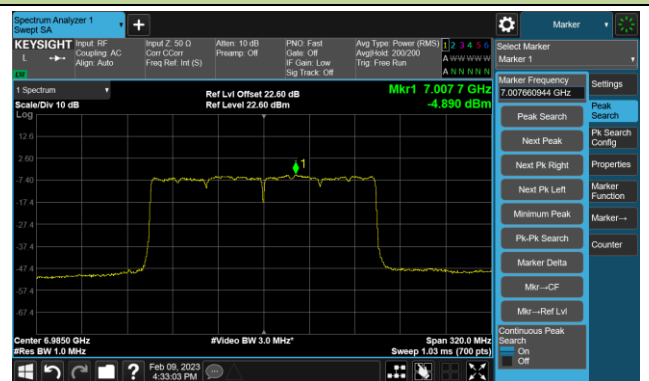

Channel 167 (6785MHz)

802.11be-EHT80 Power Spectral Density- Ant 1 (Nss = 4)

Channel 183 (6865MHz)

Channel 199 (6945MHz)

Channel 215 (7025MHz)

802.11be-EHT160 Power Spectral Density- Ant 1 (Nss = 4)

Channel 47 (6185MHz)

Channel 79 (6345MHz)

Channel 111 (6505MHz)

Channel 143 (6665MHz)

Channel 175 (6825MHz)

Channel 207 (6985MHz)

802.11be-EHT320 Power Spectral Density- Ant 1 (Nss = 4)

Channel 63 (6265MHz)

Channel 95 (6425MHz)

Channel 127 (6585MHz)

Channel 159 (6745MHz)

Channel 191 (6905MHz)

802.11ax-HE20 Power Spectral Density- Ant 2 (Nss = 4)

Channel 33 (6115MHz)

Channel 61 (6255MHz)

Channel 93 (6415MHz)

Channel 97 (6435MHz)