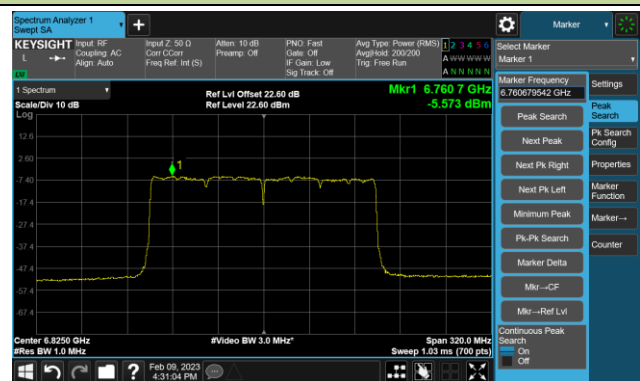

Channel 167 (6785MHz)

802.11be-EHT80 Power Spectral Density- Ant 1 (Nss = 4)

Channel 183 (6865MHz)

Channel 199 (6945MHz)

Channel 215 (7025MHz)

802.11be-EHT160 Power Spectral Density- Ant 1 (Nss = 4)

Channel 47 (6185MHz)

Channel 79 (6345MHz)

Channel 111 (6505MHz)

Channel 143 (6665MHz)

Channel 175 (6825MHz)

Channel 207 (6985MHz)

802.11be-EHT320 Power Spectral Density- Ant 1 (Nss = 4)

Channel 63 (6265MHz)

Channel 95 (6425MHz)

Channel 127 (6585MHz)

Channel 159 (6745MHz)

Channel 191 (6905MHz)

802.11ax-HE20 Power Spectral Density- Ant 2 (Nss = 4)

Channel 33 (6115MHz)

Channel 61 (6255MHz)

Channel 93 (6415MHz)

Channel 97 (6435MHz)