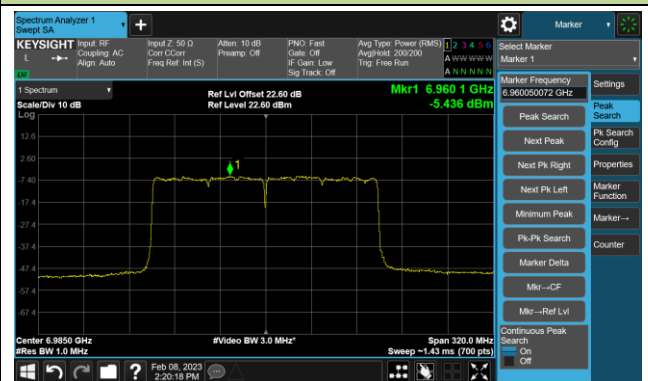

Channel 47 (6185MHz)

Channel 79 (6345MHz)

Channel 111 (6505MHz)

Channel 143 (6665MHz)

Channel 175 (6825MHz)

Channel 207 (6985MHz)

802.11be-EHT20 Power Spectral Density- Ant 2 (Nss = 4)

Channel 33 (6115MHz)

Channel 61 (6255MHz)

Channel 93 (6415MHz)

Channel 97 (6435MHz)

Channel 105 (6475MHz)

Channel 113 (6515MHz)

Channel 117 (6535MHz)

Channel 149 (6695MHz)

802.11be-EHT20 Power Spectral Density- Ant 2 (Nss = 4)