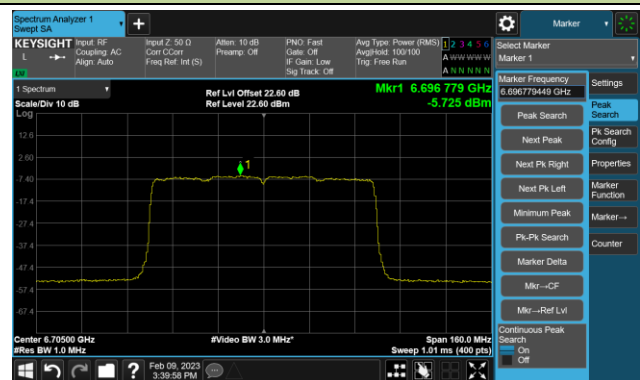

802.11be-EHT80 Power Spectral Density- Ant 1 (Nss = 4)

Channel 39 (6145MHz)

Channel 55 (6225MHz)

Channel 87 (6385MHz)

Channel 103 (6465MHz)

Channel 119 (6545MHz)

Channel 135 (6625MHz)

Channel 151 (6705MHz)

Channel 167 (6785MHz)

802.11be-EHT80 Power Spectral Density- Ant 1 (Nss = 4)

Channel 183 (6865MHz)

Channel 199 (6945MHz)

Channel 215 (7025MHz)

802.11be-EHT160 Power Spectral Density- Ant 1 (Nss = 4)

Channel 47 (6185MHz)