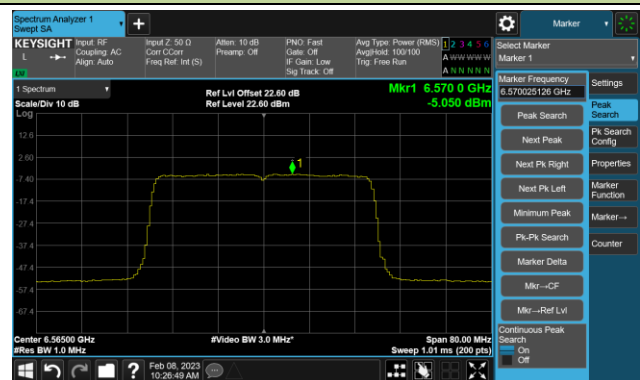

Channel 213 (7015MHz)

Channel 229 (7095MHz)

802.11ax-HE40 Power Spectral Density- Ant 2 (Nss = 4)

Channel 35 (6125MHz)

Channel 59 (6245MHz)

Channel 91 (6405MHz)

Channel 99 (6445MHz)

Channel 107 (6485MHz)

Channel 115 (6525MHz)

Channel 123 (6565MHz)

Channel 147 (6685MHz)

802.11ax-HE40 Power Spectral Density- Ant 2 (N_{ss} = 4)

Channel 179 (6845MHz)

Channel 187 (6885MHz)

Channel 195 (6925MHz)

Channel 211 (7005MHz)