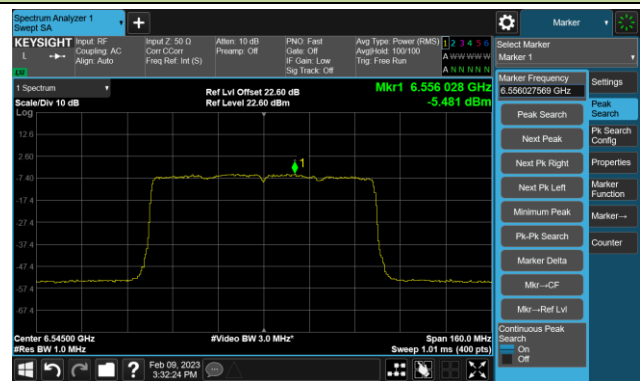

802.11be-EHT80 Power Spectral Density- Ant 1 (Nss = 4)

Channel 39 (6145MHz)

Channel 55 (6225MHz)

Channel 87 (6385MHz)

Channel 103 (6465MHz)

Channel 119 (6545MHz)

Channel 135 (6625MHz)

Channel 151 (6705MHz)

Channel 167 (6785MHz)

802.11be-EHT80 Power Spectral Density- Ant 1 (Nss = 4)

Channel 183 (6865MHz)

Channel 199 (6945MHz)

Channel 215 (7025MHz)

802.11be-EHT160 Power Spectral Density- Ant 1 (Nss = 4)

Channel 47 (6185MHz)