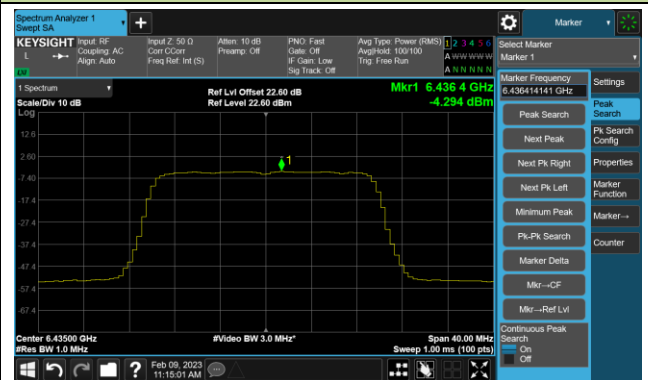

Channel 47 (6185MHz)

Channel 79 (6345MHz)

Channel 111 (6505MHz)

Channel 143 (6665MHz)

Channel 175 (6825MHz)

Channel 207 (6985MHz)

802.11be-EHT20 Power Spectral Density- Ant 2 (Nss = 4)

Channel 33 (6115MHz)

Channel 61 (6255MHz)

Channel 93 (6415MHz)

Channel 97 (6435MHz)

Channel 105 (6475MHz)

Channel 113 (6515MHz)

Channel 117 (6535MHz)

Channel 149 (6695MHz)

802.11be-EHT20 Power Spectral Density- Ant 2 (Nss = 4)