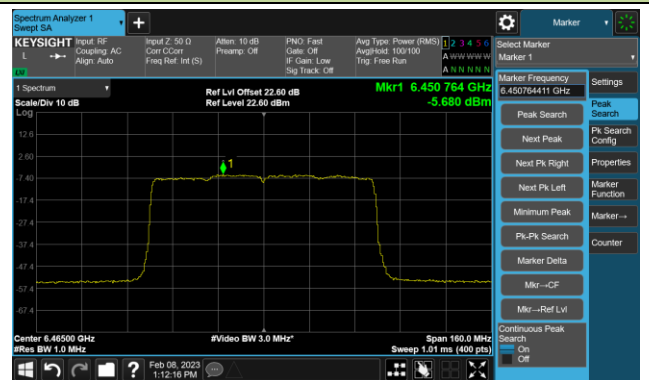

Channel 227 (7085MHz)

802.11ax-HE80 Power Spectral Density- Ant 2 (Nss = 4)

Channel 39 (6145MHz)

Channel 55 (6225MHz)

Channel 87 (6385MHz)

Channel 103 (6465MHz)

Channel 119 (6545MHz)

Channel 135 (6625MHz)

Channel 151 (6705MHz)

Channel 167 (6785MHz)

802.11ax-HE80 Power Spectral Density- Ant 2 (Nss = 4)

Channel 183 (6865MHz)

Channel 199 (6945MHz)

Channel 215 (7025MHz)

802.11ax-HE160 Power Spectral Density- Ant 2 (Nss = 4)