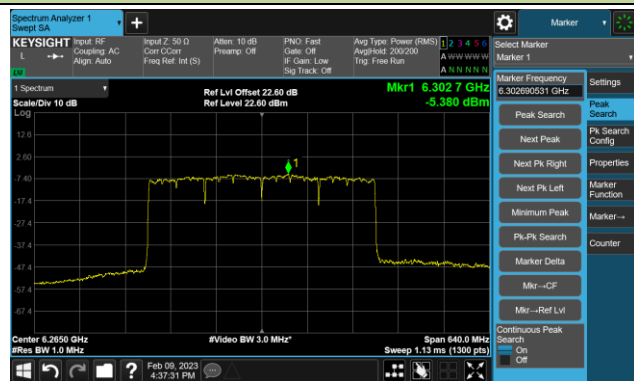

Channel 167 (6785MHz)

802.11be-EHT80 Power Spectral Density- Ant 1 (Nss = 4)

Channel 183 (6865MHz)

Channel 199 (6945MHz)

Channel 215 (7025MHz)

802.11be-EHT160 Power Spectral Density- Ant 1 (Nss = 4)

Channel 47 (6185MHz)

Channel 79 (6345MHz)

Channel 111 (6505MHz)

Channel 143 (6665MHz)

Channel 175 (6825MHz)

Channel 207 (6985MHz)

802.11be-EHT320 Power Spectral Density- Ant 1 (Nss = 4)

Channel 63 (6265MHz)

Channel 95 (6425MHz)

Channel 127 (6585MHz)

Channel 159 (6745MHz)

Channel 191 (6905MHz)

802.11ax-HE20 Power Spectral Density- Ant 2 (Nss = 4)

Channel 33 (6115MHz)

Channel 61 (6255MHz)

Channel 93 (6415MHz)

Channel 97 (6435MHz)