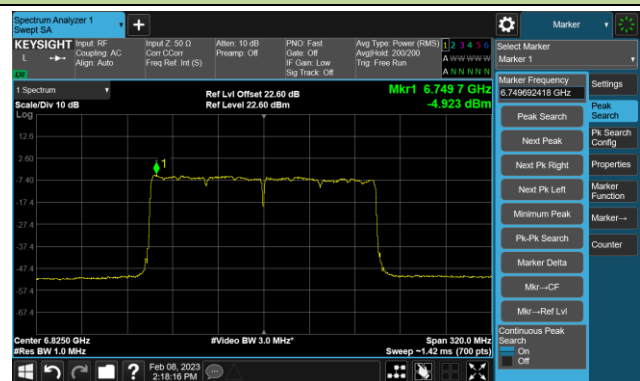

Channel 47 (6185MHz)

Channel 79 (6345MHz)

Channel 111 (6505MHz)

Channel 143 (6665MHz)

Channel 175 (6825MHz)

Channel 207 (6985MHz)

802.11be-EHT20 Power Spectral Density- Ant 2 (Nss = 4)

Channel 33 (6115MHz)

Channel 61 (6255MHz)

Channel 93 (6415MHz)

Channel 97 (6435MHz)

Channel 105 (6475MHz)

Channel 113 (6515MHz)

Channel 117 (6535MHz)

Channel 149 (6695MHz)

802.11be-EHT20 Power Spectral Density- Ant 2 (Nss = 4)