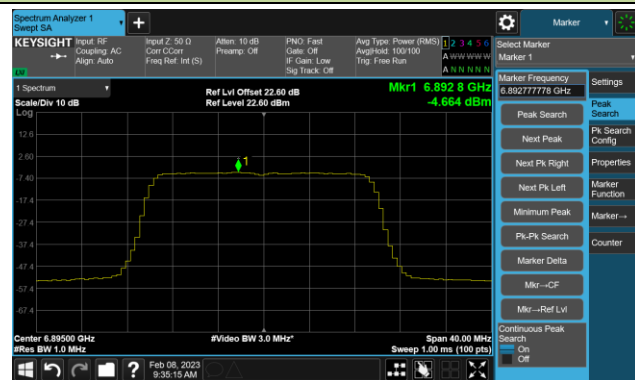

Channel 127 (6585MHz)

Channel 159 (6745MHz)

Channel 191 (6905MHz)

802.11ax-HE20 Power Spectral Density- Ant 2 (Nss = 4)

Channel 33 (6115MHz)

Channel 61 (6255MHz)

Channel 93 (6415MHz)

Channel 97 (6435MHz)

Channel 105 (6475MHz)

Channel 113 (6515MHz)

Channel 117 (6535MHz)

Channel 149 (6695MHz)

802.11ax-HE20 Power Spectral Density- Ant 2 (Nss = 4)

Channel 181 (6855MHz)

Channel 185 (6875MHz)

Channel 189 (6895MHz)

Channel 213 (7015MHz)

Channel 229 (7095MHz)

802.11ax-HE40 Power Spectral Density- Ant 2 (Nss = 4)

Channel 35 (6125MHz)

Channel 59 (6245MHz)

Channel 91 (6405MHz)

Channel 99 (6445MHz)

Channel 107 (6485MHz)