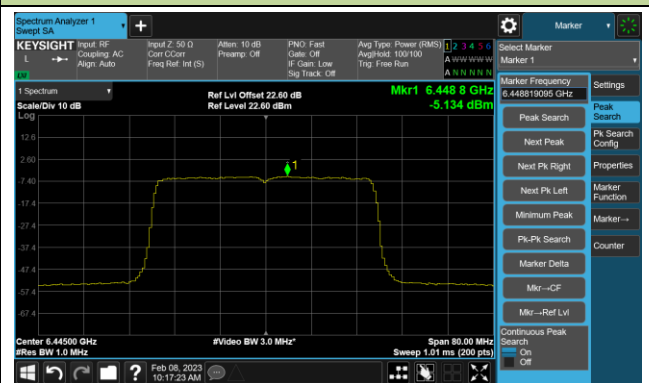

Channel 213 (7015MHz)

Channel 229 (7095MHz)

802.11ax-HE40 Power Spectral Density- Ant 2 (Nss = 4)

Channel 35 (6125MHz)

Channel 59 (6245MHz)

Channel 91 (6405MHz)

Channel 99 (6445MHz)

Channel 107 (6485MHz)

Channel 115 (6525MHz)

Channel 123 (6565MHz)

Channel 147 (6685MHz)

802.11ax-HE40 Power Spectral Density- Ant 2 (N_{ss} = 4)

Channel 179 (6845MHz)

Channel 187 (6885MHz)

Channel 195 (6925MHz)

Channel 211 (7005MHz)