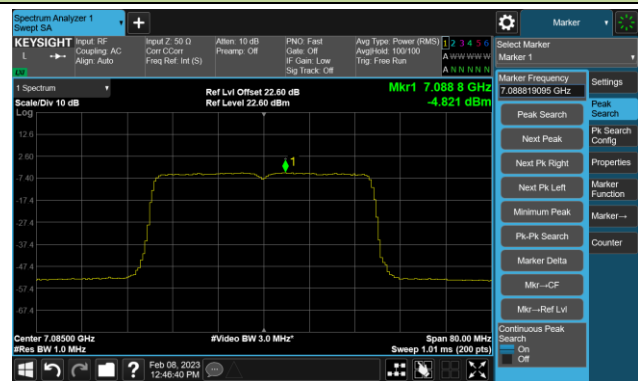

Channel 115 (6525MHz)

Channel 123 (6565MHz)

Channel 147 (6685MHz)

802.11ax-HE40 Power Spectral Density- Ant 2 (N_{ss} = 4)

Channel 179 (6845MHz)

Channel 187 (6885MHz)

Channel 195 (6925MHz)

Channel 211 (7005MHz)

Channel 227 (7085MHz)

802.11ax-HE80 Power Spectral Density- Ant 2 (Nss = 4)

Channel 39 (6145MHz)

Channel 55 (6225MHz)

Channel 87 (6385MHz)

Channel 103 (6465MHz)

Channel 119 (6545MHz)

Channel 135 (6625MHz)