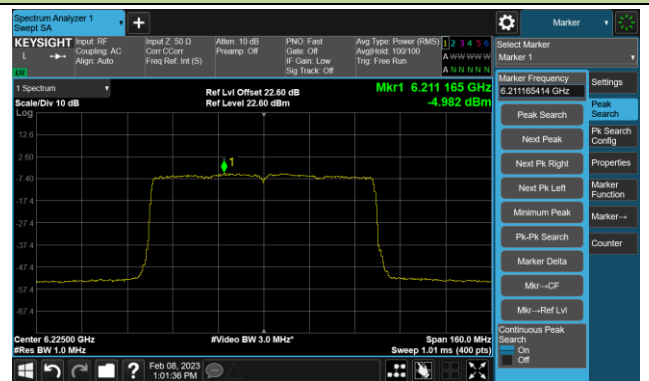

Channel 227 (7085MHz)

802.11ax-HE80 Power Spectral Density- Ant 2 (Nss = 4)

Channel 39 (6145MHz)

Channel 55 (6225MHz)

Channel 87 (6385MHz)

Channel 103 (6465MHz)

Channel 119 (6545MHz)

Channel 135 (6625MHz)

Channel 151 (6705MHz)

Channel 167 (6785MHz)

802.11ax-HE80 Power Spectral Density- Ant 2 (Nss = 4)

Channel 183 (6865MHz)

Channel 199 (6945MHz)

Channel 215 (7025MHz)

802.11ax-HE160 Power Spectral Density- Ant 2 (Nss = 4)