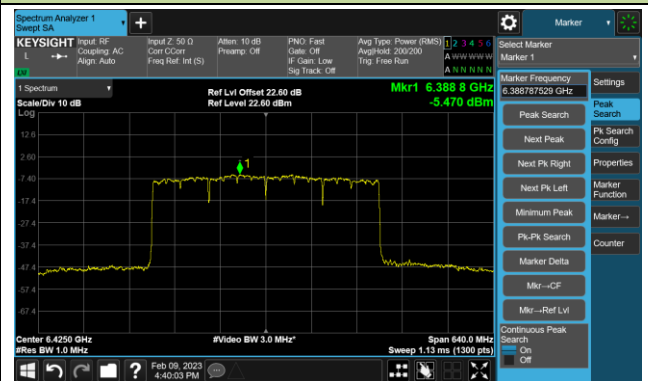

Channel 167 (6785MHz)

802.11be-EHT80 Power Spectral Density- Ant 1 (Nss = 4)

Channel 183 (6865MHz)

Channel 199 (6945MHz)

Channel 215 (7025MHz)

802.11be-EHT160 Power Spectral Density- Ant 1 (Nss = 4)

Channel 47 (6185MHz)

Channel 79 (6345MHz)

Channel 111 (6505MHz)

Channel 143 (6665MHz)

Channel 175 (6825MHz)

Channel 207 (6985MHz)

802.11be-EHT320 Power Spectral Density- Ant 1 (Nss = 4)

Channel 63 (6265MHz)

Channel 95 (6425MHz)

Channel 127 (6585MHz)

Channel 159 (6745MHz)

Channel 191 (6905MHz)

802.11ax-HE20 Power Spectral Density- Ant 2 (Nss = 4)

Channel 33 (6115MHz)

Channel 61 (6255MHz)

Channel 93 (6415MHz)

Channel 97 (6435MHz)