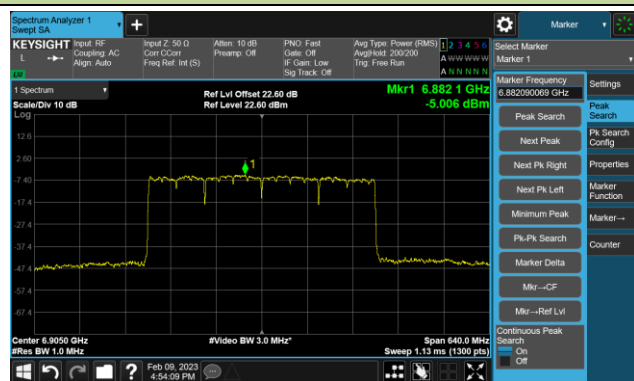

Channel 167 (6785MHz)

802.11be-EHT80 Power Spectral Density- Ant 1 (Nss = 4)

Channel 183 (6865MHz)

Channel 199 (6945MHz)

Channel 215 (7025MHz)

802.11be-EHT160 Power Spectral Density- Ant 1 (Nss = 4)

Channel 47 (6185MHz)

Channel 79 (6345MHz)

Channel 111 (6505MHz)

Channel 143 (6665MHz)

Channel 175 (6825MHz)

Channel 207 (6985MHz)

802.11be-EHT320 Power Spectral Density- Ant 1 (Nss = 4)

Channel 63 (6265MHz)

Channel 95 (6425MHz)

Channel 127 (6585MHz)

Channel 159 (6745MHz)

Channel 191 (6905MHz)

802.11ax-HE20 Power Spectral Density- Ant 2 (Nss = 4)

Channel 33 (6115MHz)

Channel 61 (6255MHz)

Channel 93 (6415MHz)

Channel 97 (6435MHz)