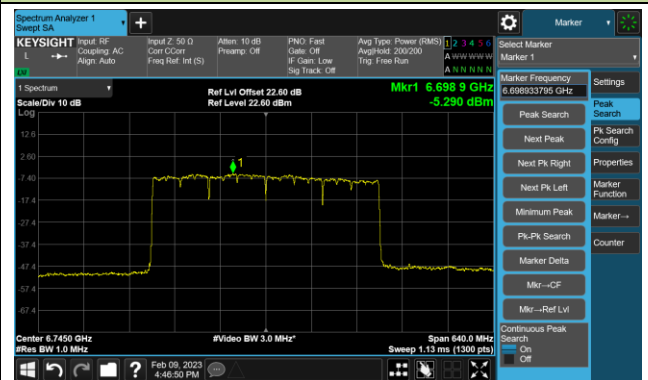

Channel 167 (6785MHz)

802.11be-EHT80 Power Spectral Density- Ant 1 (Nss = 4)

Channel 183 (6865MHz)

Channel 199 (6945MHz)

Channel 215 (7025MHz)

802.11be-EHT160 Power Spectral Density- Ant 1 (Nss = 4)

Channel 47 (6185MHz)

Channel 79 (6345MHz)

Channel 111 (6505MHz)

Channel 143 (6665MHz)

Channel 175 (6825MHz)

Channel 207 (6985MHz)

802.11be-EHT320 Power Spectral Density- Ant 1 (Nss = 4)

Channel 63 (6265MHz)

Channel 95 (6425MHz)

Channel 127 (6585MHz)

Channel 159 (6745MHz)

Channel 191 (6905MHz)

802.11ax-HE20 Power Spectral Density- Ant 2 (Nss = 4)

Channel 33 (6115MHz)

Channel 61 (6255MHz)

Channel 93 (6415MHz)

Channel 97 (6435MHz)