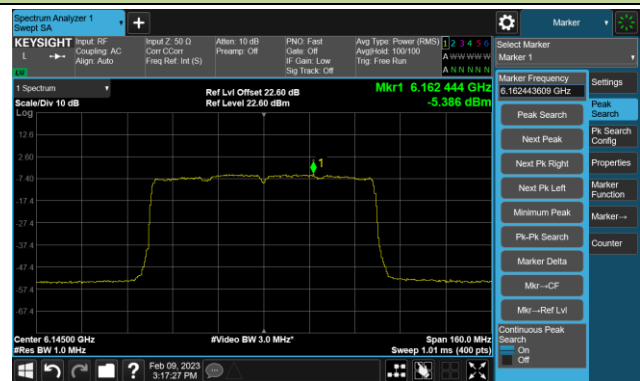

802.11be-EHT80 Power Spectral Density- Ant 1 (Nss = 4)

Channel 39 (6145MHz)

Channel 55 (6225MHz)

Channel 87 (6385MHz)

Channel 103 (6465MHz)

Channel 119 (6545MHz)

Channel 135 (6625MHz)

Channel 151 (6705MHz)

Channel 167 (6785MHz)

802.11be-EHT80 Power Spectral Density- Ant 1 (Nss = 4)

Channel 183 (6865MHz)

Channel 199 (6945MHz)

Channel 215 (7025MHz)

802.11be-EHT160 Power Spectral Density- Ant 1 (Nss = 4)

Channel 47 (6185MHz)