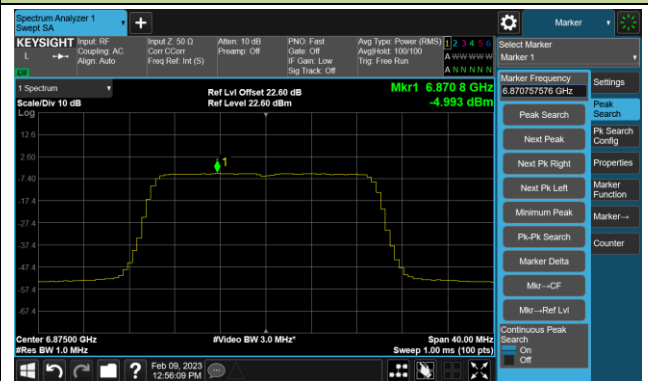

Channel 61 (6255MHz)

Channel 93 (6415MHz)

Channel 97 (6435MHz)

Channel 105 (6475MHz)

Channel 113 (6515MHz)

Channel 117 (6535MHz)

Channel 149 (6695MHz)

802.11be-EHT20 Power Spectral Density- Ant 2 (Nss = 4)

Channel 181 (6855MHz)

Channel 185 (6875MHz)

Channel 189 (6895MHz)

Channel 213 (7015MHz)

Channel 229 (7095MHz)