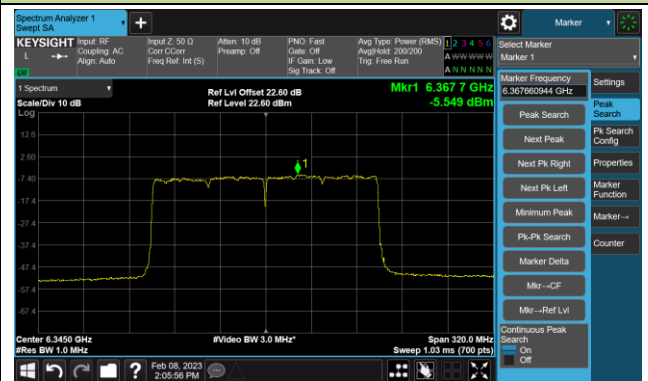

Channel 79 (6345MHz)