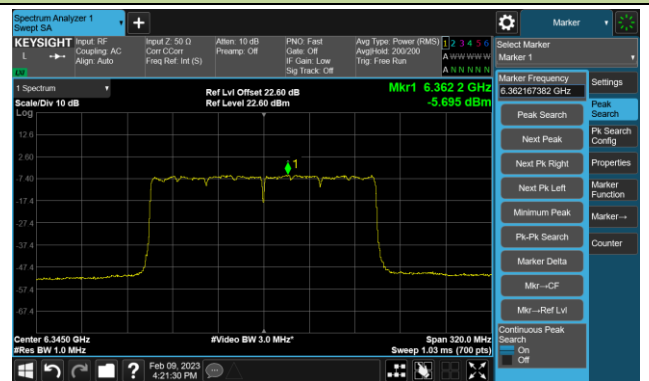

Channel 167 (6785MHz)

802.11be-EHT80 Power Spectral Density- Ant 1 (Nss = 4)

Channel 183 (6865MHz)

Channel 199 (6945MHz)

Channel 215 (7025MHz)

802.11be-EHT160 Power Spectral Density- Ant 1 (Nss = 4)

Channel 47 (6185MHz)

Channel 79 (6345MHz)

Channel 111 (6505MHz)

Channel 143 (6665MHz)

Channel 175 (6825MHz)

Channel 207 (6985MHz)

802.11be-EHT320 Power Spectral Density- Ant 1 (Nss = 4)

Channel 63 (6265MHz)

Channel 95 (6425MHz)