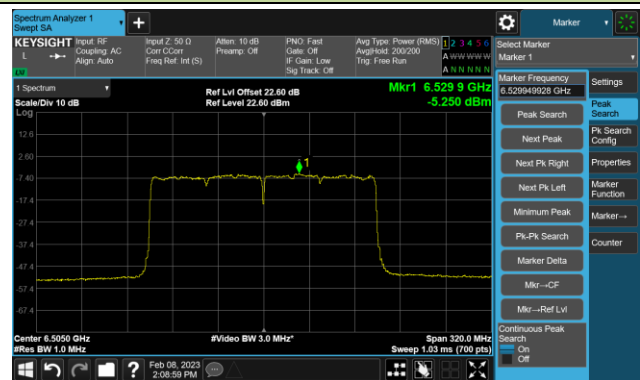

Channel 111 (6505MHz)