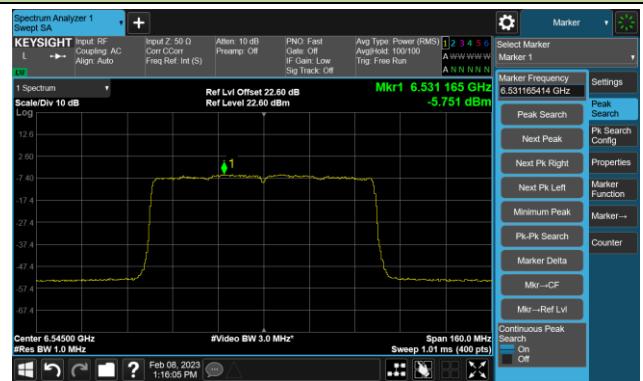

Channel 227 (7085MHz)

802.11ax-HE80 Power Spectral Density- Ant 2 (Nss = 4)

Channel 39 (6145MHz)

Channel 55 (6225MHz)

Channel 87 (6385MHz)

Channel 103 (6465MHz)

Channel 119 (6545MHz)

Channel 135 (6625MHz)

Channel 151 (6705MHz)

Channel 167 (6785MHz)

802.11ax-HE80 Power Spectral Density- Ant 2 (Nss = 4)

Channel 183 (6865MHz)

Channel 199 (6945MHz)

Channel 215 (7025MHz)

802.11ax-HE160 Power Spectral Density- Ant 2 (Nss = 4)