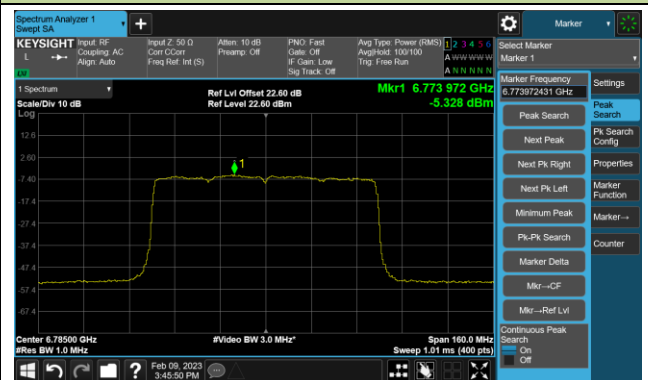

802.11be-EHT80 Power Spectral Density- Ant 1 (Nss = 4)

Channel 39 (6145MHz)

Channel 55 (6225MHz)

Channel 87 (6385MHz)

Channel 103 (6465MHz)

Channel 119 (6545MHz)

Channel 135 (6625MHz)

Channel 151 (6705MHz)

Channel 167 (6785MHz)

802.11be-EHT80 Power Spectral Density- Ant 1 (Nss = 4)

Channel 183 (6865MHz)

Channel 199 (6945MHz)

Channel 215 (7025MHz)

802.11be-EHT160 Power Spectral Density- Ant 1 (Nss = 4)

Channel 47 (6185MHz)