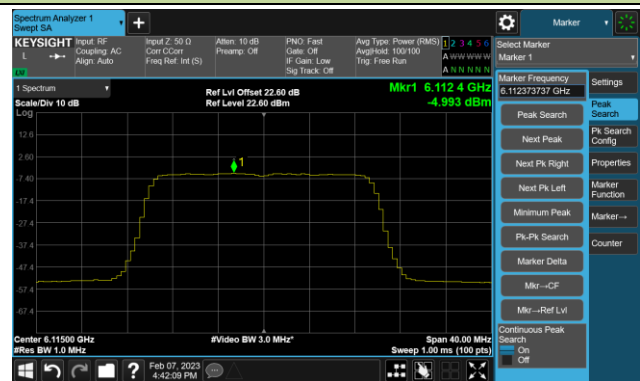

Channel 79 (6345MHz)

Channel 111 (6505MHz)

Channel 143 (6665MHz)

Channel 175 (6825MHz)

Channel 207 (6985MHz)

802.11be-EHT320 Power Spectral Density- Ant 1 (Nss = 4)

Channel 63 (6265MHz)

Channel 95 (6425MHz)

Channel 127 (6585MHz)

Channel 159 (6745MHz)

Channel 191 (6905MHz)

802.11ax-HE20 Power Spectral Density- Ant 2 (Nss = 4)

Channel 33 (6115MHz)

Channel 61 (6255MHz)

Channel 93 (6415MHz)

Channel 97 (6435MHz)

Channel 105 (6475MHz)

Channel 113 (6515MHz)

Channel 117 (6535MHz)

Channel 149 (6695MHz)

802.11ax-HE20 Power Spectral Density- Ant 2 (Nss = 4)

Channel 181 (6855MHz)

Channel 185 (6875MHz)

Channel 189 (6895MHz)