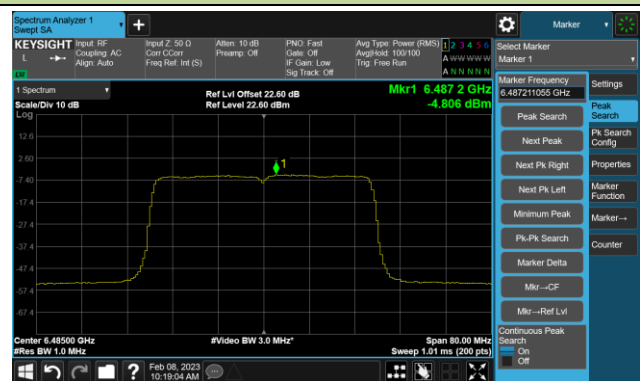

Channel 105 (6475MHz)

Channel 113 (6515MHz)

Channel 117 (6535MHz)

Channel 149 (6695MHz)

802.11ax-HE20 Power Spectral Density- Ant 2 (Nss = 4)

Channel 181 (6855MHz)

Channel 185 (6875MHz)

Channel 189 (6895MHz)

Channel 213 (7015MHz)

Channel 229 (7095MHz)

802.11ax-HE40 Power Spectral Density- Ant 2 (Nss = 4)

Channel 35 (6125MHz)

Channel 59 (6245MHz)

Channel 91 (6405MHz)

Channel 99 (6445MHz)

Channel 107 (6485MHz)

Channel 115 (6525MHz)

Channel 123 (6565MHz)

Channel 147 (6685MHz)

802.11ax-HE40 Power Spectral Density- Ant 2 (N_{ss} = 4)

Channel 179 (6845MHz)

Channel 187 (6885MHz)

Channel 195 (6925MHz)

Channel 211 (7005MHz)