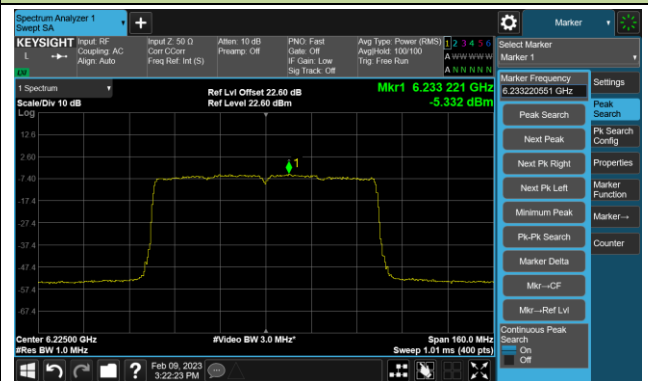

802.11be-EHT80 Power Spectral Density- Ant 1 (Nss = 4)

Channel 39 (6145MHz)

Channel 55 (6225MHz)

Channel 87 (6385MHz)

Channel 103 (6465MHz)

Channel 119 (6545MHz)

Channel 135 (6625MHz)

Channel 151 (6705MHz)

Channel 167 (6785MHz)

802.11be-EHT80 Power Spectral Density- Ant 1 (Nss = 4)

Channel 183 (6865MHz)

Channel 199 (6945MHz)

Channel 215 (7025MHz)

802.11be-EHT160 Power Spectral Density- Ant 1 (Nss = 4)

Channel 47 (6185MHz)