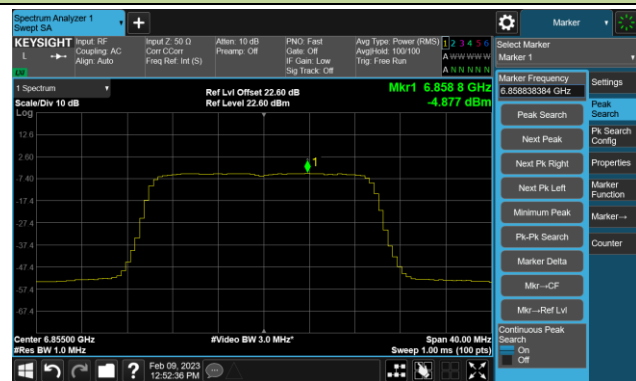

Channel 47 (6185MHz)

Channel 79 (6345MHz)

Channel 111 (6505MHz)

Channel 143 (6665MHz)

Channel 175 (6825MHz)

Channel 207 (6985MHz)

802.11be-EHT20 Power Spectral Density- Ant 2 (Nss = 4)

Channel 33 (6115MHz)

Channel 61 (6255MHz)

Channel 93 (6415MHz)

Channel 97 (6435MHz)

Channel 105 (6475MHz)

Channel 113 (6515MHz)

Channel 117 (6535MHz)

Channel 149 (6695MHz)

802.11be-EHT20 Power Spectral Density- Ant 2 (Nss = 4)

Channel 181 (6855MHz)

Channel 185 (6875MHz)

Channel 189 (6895MHz)

Channel 213 (7015MHz)

Channel 229 (7095MHz)