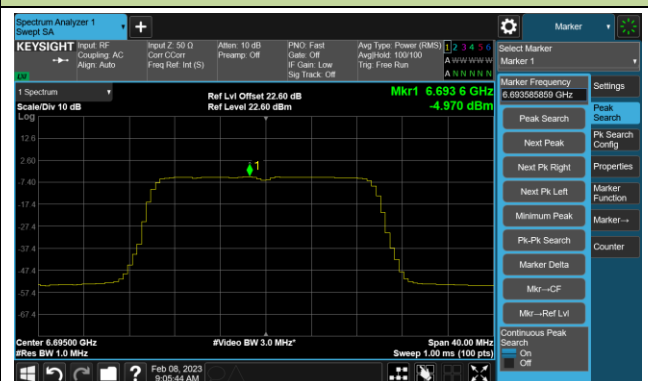

Channel 105 (6475MHz)

Channel 113 (6515MHz)

Channel 117 (6535MHz)

Channel 149 (6695MHz)

802.11ax-HE20 Power Spectral Density- Ant 2 (Nss = 4)

Channel 181 (6855MHz)

Channel 185 (6875MHz)

Channel 189 (6895MHz)

Channel 213 (7015MHz)

Channel 229 (7095MHz)

802.11ax-HE40 Power Spectral Density- Ant 2 (Nss = 4)

Channel 35 (6125MHz)

Channel 59 (6245MHz)

Channel 91 (6405MHz)

Channel 99 (6445MHz)

Channel 107 (6485MHz)