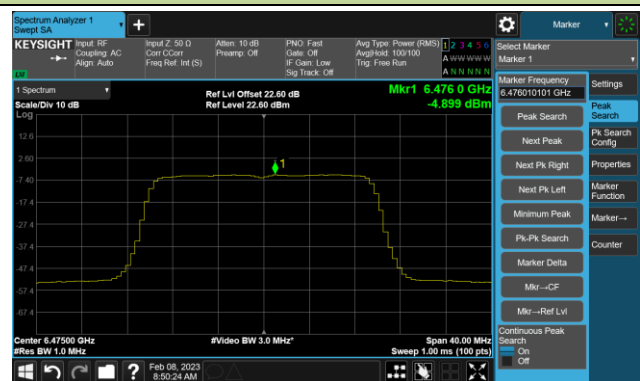

Channel 79 (6345MHz)

Channel 111 (6505MHz)

Channel 143 (6665MHz)

Channel 175 (6825MHz)

Channel 207 (6985MHz)

802.11be-EHT320 Power Spectral Density- Ant 1 (Nss = 4)

Channel 63 (6265MHz)

Channel 95 (6425MHz)

Channel 127 (6585MHz)

Channel 159 (6745MHz)

Channel 191 (6905MHz)

802.11ax-HE20 Power Spectral Density- Ant 2 (Nss = 4)

Channel 33 (6115MHz)

Channel 61 (6255MHz)

Channel 93 (6415MHz)

Channel 97 (6435MHz)

Channel 105 (6475MHz)

Channel 113 (6515MHz)

Channel 117 (6535MHz)

Channel 149 (6695MHz)

802.11ax-HE20 Power Spectral Density- Ant 2 (Nss = 4)

Channel 181 (6855MHz)

Channel 185 (6875MHz)

Channel 189 (6895MHz)