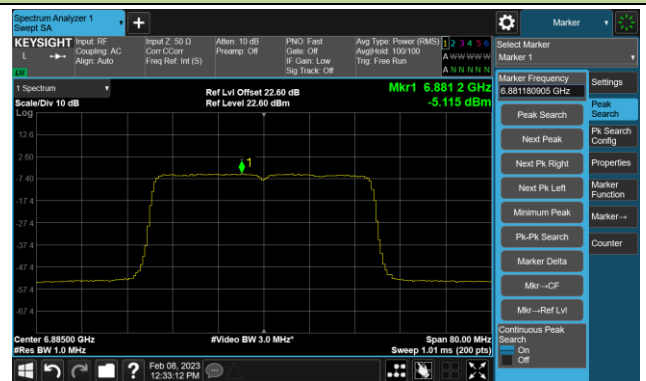

Channel 115 (6525MHz)

Channel 123 (6565MHz)

Channel 147 (6685MHz)

802.11ax-HE40 Power Spectral Density- Ant 2 (N_{ss} = 4)

Channel 179 (6845MHz)

Channel 187 (6885MHz)

Channel 195 (6925MHz)

Channel 211 (7005MHz)

Channel 227 (7085MHz)

802.11ax-HE80 Power Spectral Density- Ant 2 (Nss = 4)

Channel 39 (6145MHz)

Channel 55 (6225MHz)

Channel 87 (6385MHz)

Channel 103 (6465MHz)

Channel 119 (6545MHz)

Channel 135 (6625MHz)