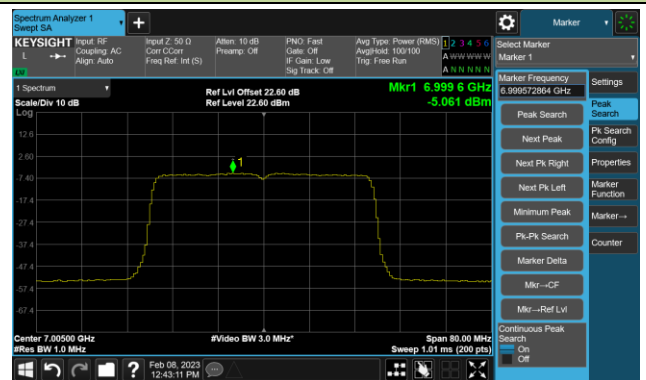

Channel 115 (6525MHz)

Channel 123 (6565MHz)

Channel 147 (6685MHz)

802.11ax-HE40 Power Spectral Density- Ant 2 (N_{ss} = 4)

Channel 179 (6845MHz)

Channel 187 (6885MHz)

Channel 195 (6925MHz)

Channel 211 (7005MHz)

Channel 227 (7085MHz)

802.11ax-HE80 Power Spectral Density- Ant 2 (Nss = 4)

Channel 39 (6145MHz)

Channel 55 (6225MHz)

Channel 87 (6385MHz)

Channel 103 (6465MHz)

Channel 119 (6545MHz)

Channel 135 (6625MHz)