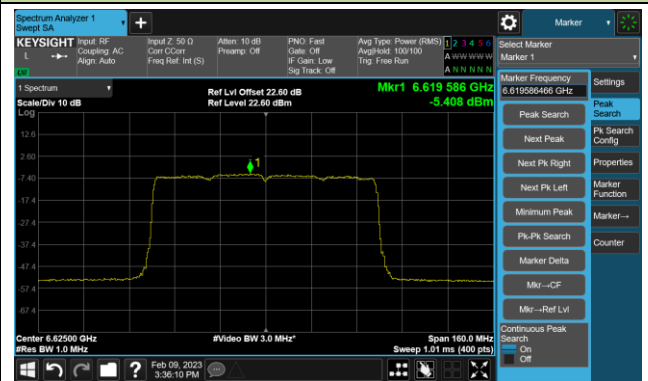

802.11be-EHT80 Power Spectral Density- Ant 1 (Nss = 4)

Channel 39 (6145MHz)

Channel 55 (6225MHz)

Channel 87 (6385MHz)

Channel 103 (6465MHz)

Channel 119 (6545MHz)

Channel 135 (6625MHz)

Channel 151 (6705MHz)

Channel 167 (6785MHz)

802.11be-EHT80 Power Spectral Density- Ant 1 (Nss = 4)

Channel 183 (6865MHz)

Channel 199 (6945MHz)

Channel 215 (7025MHz)

802.11be-EHT160 Power Spectral Density- Ant 1 (Nss = 4)

Channel 47 (6185MHz)