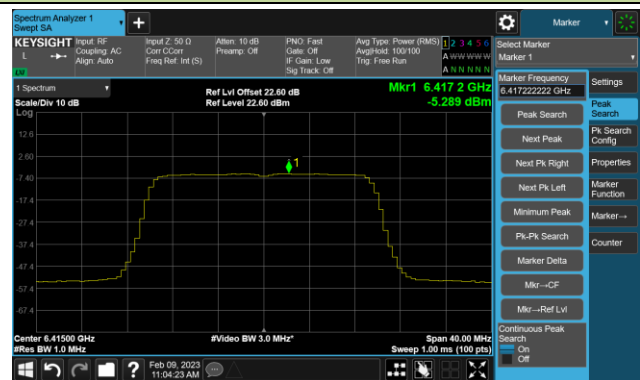

Channel 151 (6705MHz)

Channel 167 (6785MHz)

802.11ax-HE80 Power Spectral Density- Ant 2 (Nss = 4)

Channel 183 (6865MHz)

Channel 199 (6945MHz)

Channel 215 (7025MHz)

802.11ax-HE160 Power Spectral Density- Ant 2 (Nss = 4)

Channel 47 (6185MHz)

Channel 79 (6345MHz)

Channel 111 (6505MHz)

Channel 143 (6665MHz)

Channel 175 (6825MHz)

Channel 207 (6985MHz)

802.11be-EHT20 Power Spectral Density- Ant 2 (Nss = 4)

Channel 33 (6115MHz)

Channel 61 (6255MHz)

Channel 93 (6415MHz)

Channel 97 (6435MHz)

Channel 105 (6475MHz)

Channel 113 (6515MHz)

Channel 117 (6535MHz)

Channel 149 (6695MHz)

802.11be-EHT20 Power Spectral Density- Ant 2 (Nss = 4)