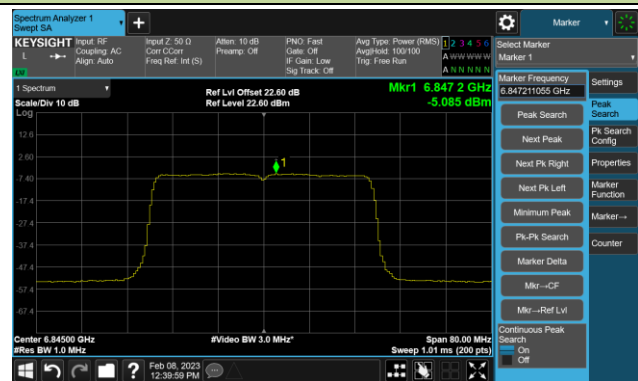

Channel 115 (6525MHz)

Channel 123 (6565MHz)

Channel 147 (6685MHz)

802.11ax-HE40 Power Spectral Density- Ant 2 (N_{ss} = 4)

Channel 179 (6845MHz)

Channel 187 (6885MHz)

Channel 195 (6925MHz)

Channel 211 (7005MHz)

Channel 227 (7085MHz)

802.11ax-HE80 Power Spectral Density- Ant 2 (Nss = 4)

Channel 39 (6145MHz)

Channel 55 (6225MHz)

Channel 87 (6385MHz)

Channel 103 (6465MHz)

Channel 119 (6545MHz)

Channel 135 (6625MHz)