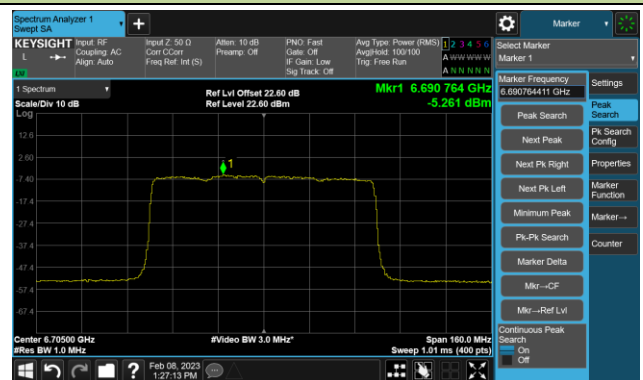

Channel 151 (6705MHz)