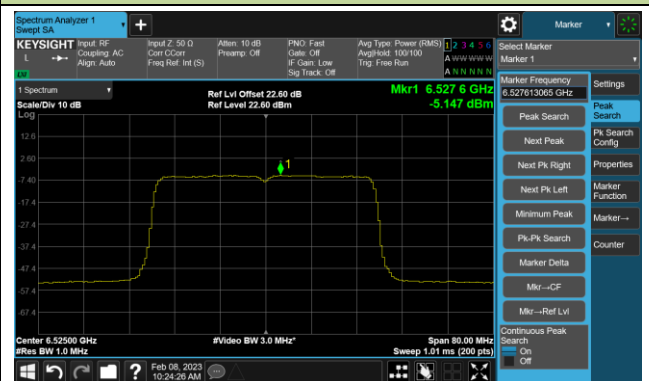

Channel 105 (6475MHz)

Channel 113 (6515MHz)

Channel 117 (6535MHz)

Channel 149 (6695MHz)

802.11ax-HE20 Power Spectral Density- Ant 2 (Nss = 4)

Channel 181 (6855MHz)

Channel 185 (6875MHz)

Channel 189 (6895MHz)

Channel 213 (7015MHz)

Channel 229 (7095MHz)

802.11ax-HE40 Power Spectral Density- Ant 2 (Nss = 4)

Channel 35 (6125MHz)

Channel 59 (6245MHz)

Channel 91 (6405MHz)

Channel 99 (6445MHz)

Channel 107 (6485MHz)

Channel 115 (6525MHz)

Channel 123 (6565MHz)

Channel 147 (6685MHz)

802.11ax-HE40 Power Spectral Density- Ant 2 (N_{ss} = 4)

Channel 179 (6845MHz)

Channel 187 (6885MHz)

Channel 195 (6925MHz)

Channel 211 (7005MHz)