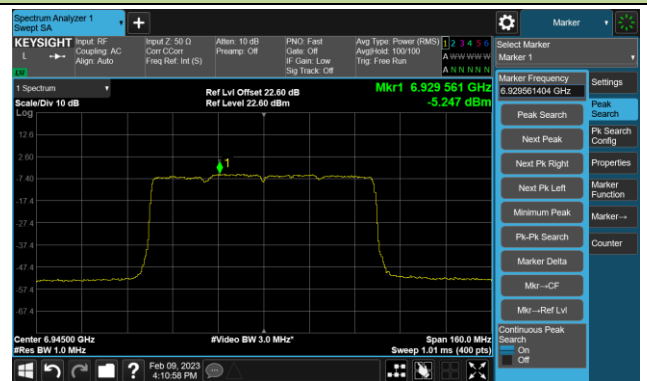

Channel 167 (6785MHz)

802.11be-EHT80 Power Spectral Density- Ant 1 (Nss = 4)

Channel 183 (6865MHz)

Channel 199 (6945MHz)

Channel 215 (7025MHz)

802.11be-EHT160 Power Spectral Density- Ant 1 (Nss = 4)

Channel 47 (6185MHz)

Channel 79 (6345MHz)

Channel 111 (6505MHz)

Channel 143 (6665MHz)

Channel 175 (6825MHz)

Channel 207 (6985MHz)

802.11be-EHT320 Power Spectral Density- Ant 1 (Nss = 4)

Channel 63 (6265MHz)

Channel 95 (6425MHz)

Channel 127 (6585MHz)

Channel 159 (6745MHz)

Channel 191 (6905MHz)

802.11ax-HE20 Power Spectral Density- Ant 2 (Nss = 4)

Channel 33 (6115MHz)

Channel 61 (6255MHz)

Channel 93 (6415MHz)

Channel 97 (6435MHz)