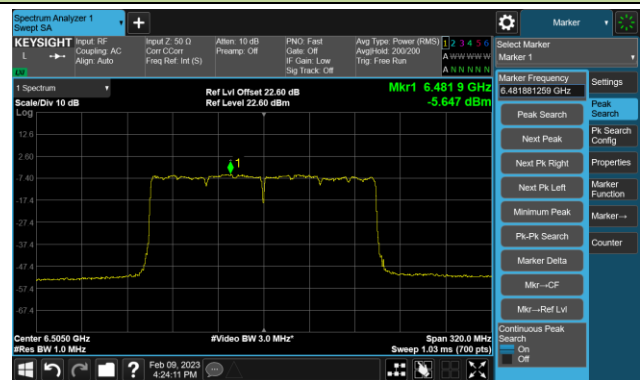

Channel 167 (6785MHz)

802.11be-EHT80 Power Spectral Density- Ant 1 (Nss = 4)

Channel 183 (6865MHz)

Channel 199 (6945MHz)

Channel 215 (7025MHz)

802.11be-EHT160 Power Spectral Density- Ant 1 (Nss = 4)

Channel 47 (6185MHz)

Channel 79 (6345MHz)

Channel 111 (6505MHz)

Channel 143 (6665MHz)

Channel 175 (6825MHz)

Channel 207 (6985MHz)

802.11be-EHT320 Power Spectral Density- Ant 1 (Nss = 4)

Channel 63 (6265MHz)

Channel 95 (6425MHz)