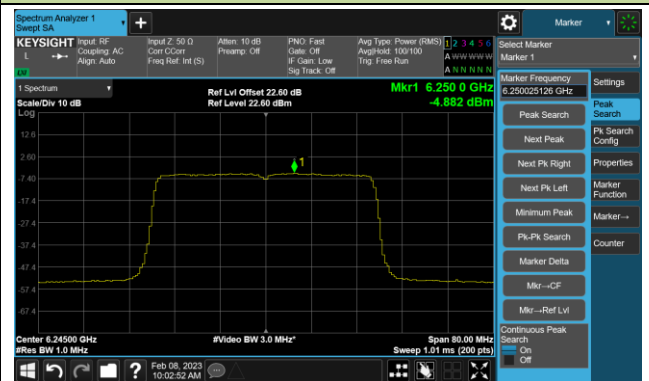

Channel 213 (7015MHz)

Channel 229 (7095MHz)

802.11ax-HE40 Power Spectral Density- Ant 2 (Nss = 4)

Channel 35 (6125MHz)

Channel 59 (6245MHz)

Channel 91 (6405MHz)

Channel 99 (6445MHz)

Channel 107 (6485MHz)

Channel 115 (6525MHz)

Channel 123 (6565MHz)

Channel 147 (6685MHz)

802.11ax-HE40 Power Spectral Density- Ant 2 (N_{ss} = 4)

Channel 179 (6845MHz)

Channel 187 (6885MHz)

Channel 195 (6925MHz)

Channel 211 (7005MHz)