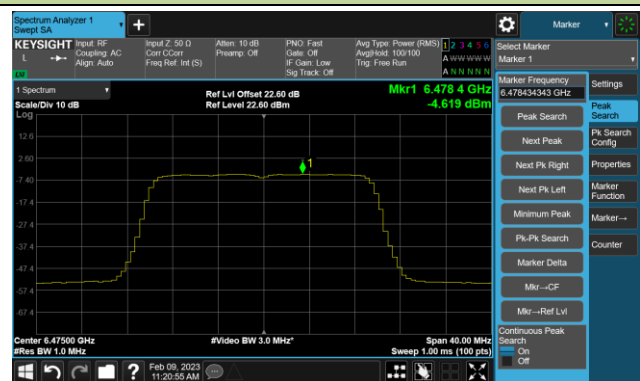

Channel 47 (6185MHz)

Channel 79 (6345MHz)

Channel 111 (6505MHz)

Channel 143 (6665MHz)

Channel 175 (6825MHz)

Channel 207 (6985MHz)

802.11be-EHT20 Power Spectral Density- Ant 2 (Nss = 4)

Channel 33 (6115MHz)

Channel 61 (6255MHz)

Channel 93 (6415MHz)

Channel 97 (6435MHz)

Channel 105 (6475MHz)

Channel 113 (6515MHz)

Channel 117 (6535MHz)

Channel 149 (6695MHz)

802.11be-EHT20 Power Spectral Density- Ant 2 (Nss = 4)

Channel 181 (6855MHz)

Channel 185 (6875MHz)

Channel 189 (6895MHz)

Channel 213 (7015MHz)

Channel 229 (7095MHz)