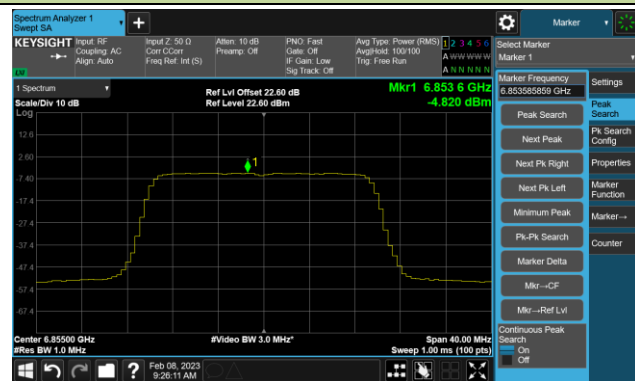

Channel 127 (6585MHz)

Channel 159 (6745MHz)

Channel 191 (6905MHz)

802.11ax-HE20 Power Spectral Density- Ant 2 (Nss = 4)

Channel 33 (6115MHz)

Channel 61 (6255MHz)

Channel 93 (6415MHz)

Channel 97 (6435MHz)

Channel 105 (6475MHz)

Channel 113 (6515MHz)

Channel 117 (6535MHz)

Channel 149 (6695MHz)

802.11ax-HE20 Power Spectral Density- Ant 2 (Nss = 4)

Channel 181 (6855MHz)

Channel 185 (6875MHz)

Channel 189 (6895MHz)

Channel 213 (7015MHz)

Channel 229 (7095MHz)

802.11ax-HE40 Power Spectral Density- Ant 2 (Nss = 4)

Channel 35 (6125MHz)

Channel 59 (6245MHz)

Channel 91 (6405MHz)

Channel 99 (6445MHz)

Channel 107 (6485MHz)