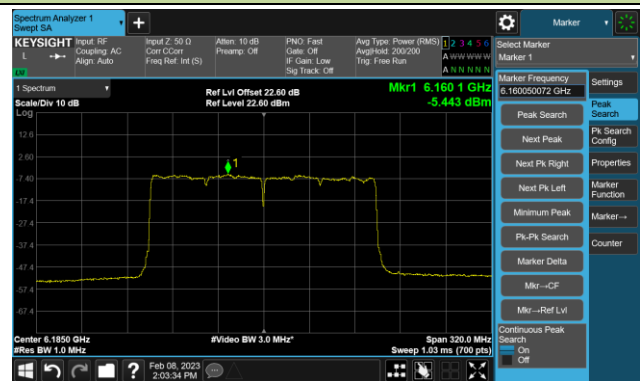

802.11ax-HE160 Power Spectral Density- Ant 2 (Nss = 4)

Channel 47 (6185MHz)