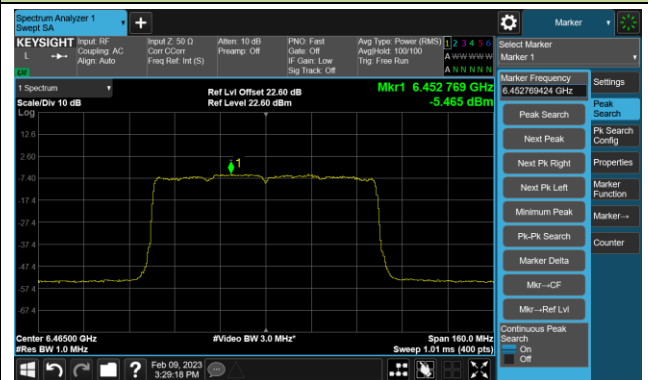

802.11be-EHT80 Power Spectral Density- Ant 1 (Nss = 4)

Channel 39 (6145MHz)

Channel 55 (6225MHz)

Channel 87 (6385MHz)

Channel 103 (6465MHz)

Channel 119 (6545MHz)

Channel 135 (6625MHz)

Channel 151 (6705MHz)

Channel 167 (6785MHz)

802.11be-EHT80 Power Spectral Density- Ant 1 (Nss = 4)

Channel 183 (6865MHz)

Channel 199 (6945MHz)

Channel 215 (7025MHz)

802.11be-EHT160 Power Spectral Density- Ant 1 (Nss = 4)

Channel 47 (6185MHz)