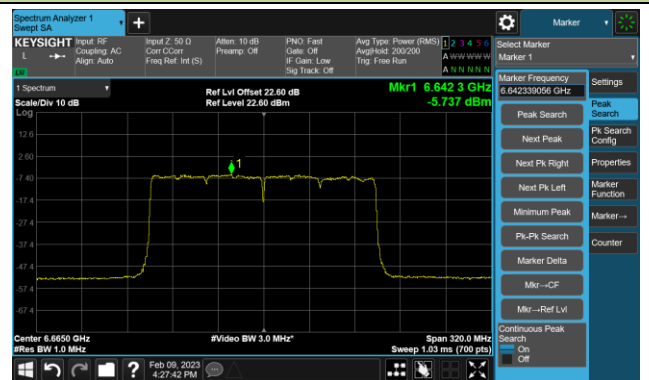

Channel 167 (6785MHz)

802.11be-EHT80 Power Spectral Density- Ant 1 (Nss = 4)

Channel 183 (6865MHz)

Channel 199 (6945MHz)

Channel 215 (7025MHz)

802.11be-EHT160 Power Spectral Density- Ant 1 (Nss = 4)

Channel 47 (6185MHz)

Channel 79 (6345MHz)

Channel 111 (6505MHz)

Channel 143 (6665MHz)

Channel 175 (6825MHz)

Channel 207 (6985MHz)

802.11be-EHT320 Power Spectral Density- Ant 1 (Nss = 4)

Channel 63 (6265MHz)

Channel 95 (6425MHz)