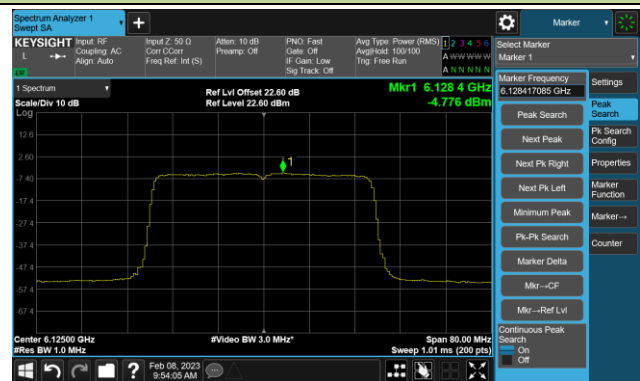

Channel 105 (6475MHz)

Channel 113 (6515MHz)

Channel 117 (6535MHz)

Channel 149 (6695MHz)

802.11ax-HE20 Power Spectral Density- Ant 2 (Nss = 4)

Channel 181 (6855MHz)

Channel 185 (6875MHz)

Channel 189 (6895MHz)

Channel 213 (7015MHz)

Channel 229 (7095MHz)

802.11ax-HE40 Power Spectral Density- Ant 2 (Nss = 4)

Channel 35 (6125MHz)

Channel 59 (6245MHz)

Channel 91 (6405MHz)

Channel 99 (6445MHz)

Channel 107 (6485MHz)

Channel 115 (6525MHz)

Channel 123 (6565MHz)

Channel 147 (6685MHz)

802.11ax-HE40 Power Spectral Density- Ant 2 (N_{ss} = 4)

Channel 179 (6845MHz)

Channel 187 (6885MHz)

Channel 195 (6925MHz)

Channel 211 (7005MHz)