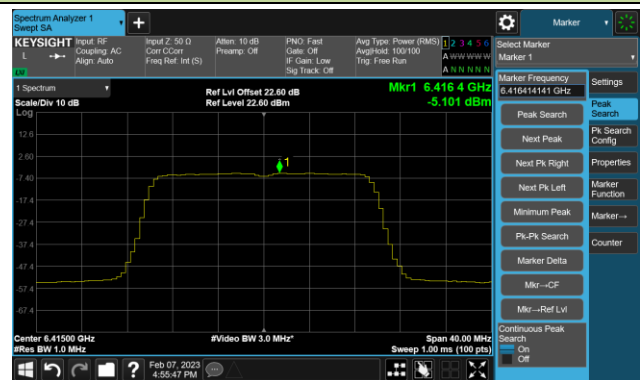

Channel 79 (6345MHz)

Channel 111 (6505MHz)

Channel 143 (6665MHz)

Channel 175 (6825MHz)

Channel 207 (6985MHz)

802.11be-EHT320 Power Spectral Density- Ant 1 (Nss = 4)

Channel 63 (6265MHz)

Channel 95 (6425MHz)

Channel 127 (6585MHz)

Channel 159 (6745MHz)

Channel 191 (6905MHz)

802.11ax-HE20 Power Spectral Density- Ant 2 (Nss = 4)

Channel 33 (6115MHz)

Channel 61 (6255MHz)

Channel 93 (6415MHz)

Channel 97 (6435MHz)

Channel 105 (6475MHz)

Channel 113 (6515MHz)

Channel 117 (6535MHz)

Channel 149 (6695MHz)

802.11ax-HE20 Power Spectral Density- Ant 2 (Nss = 4)

Channel 181 (6855MHz)

Channel 185 (6875MHz)

Channel 189 (6895MHz)