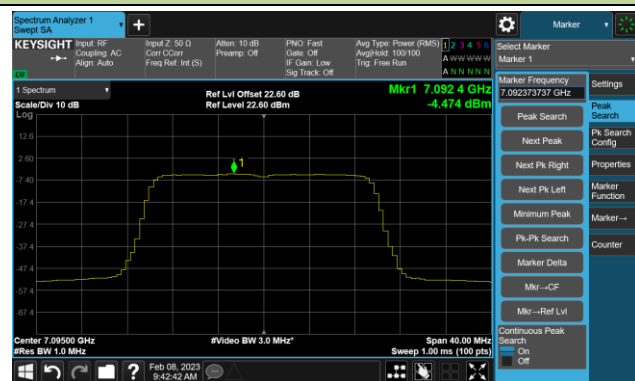

Channel 127 (6585MHz)

Channel 159 (6745MHz)

Channel 191 (6905MHz)

802.11ax-HE20 Power Spectral Density- Ant 2 (Nss = 4)

Channel 33 (6115MHz)

Channel 61 (6255MHz)

Channel 93 (6415MHz)

Channel 97 (6435MHz)

Channel 105 (6475MHz)

Channel 113 (6515MHz)

Channel 117 (6535MHz)

Channel 149 (6695MHz)

802.11ax-HE20 Power Spectral Density- Ant 2 (Nss = 4)

Channel 181 (6855MHz)

Channel 185 (6875MHz)

Channel 189 (6895MHz)

Channel 213 (7015MHz)

Channel 229 (7095MHz)

802.11ax-HE40 Power Spectral Density- Ant 2 (Nss = 4)

Channel 35 (6125MHz)

Channel 59 (6245MHz)

Channel 91 (6405MHz)

Channel 99 (6445MHz)

Channel 107 (6485MHz)