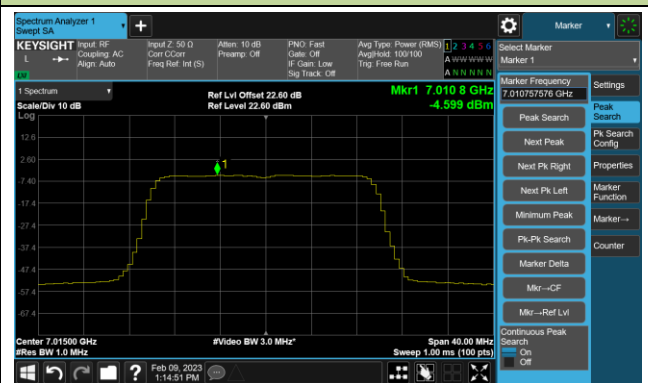

Channel 61 (6255MHz)

Channel 93 (6415MHz)

Channel 97 (6435MHz)

Channel 105 (6475MHz)

Channel 113 (6515MHz)

Channel 117 (6535MHz)

Channel 149 (6695MHz)

802.11be-EHT20 Power Spectral Density- Ant 2 (Nss = 4)

Channel 181 (6855MHz)

Channel 185 (6875MHz)

Channel 189 (6895MHz)

Channel 213 (7015MHz)

Channel 229 (7095MHz)