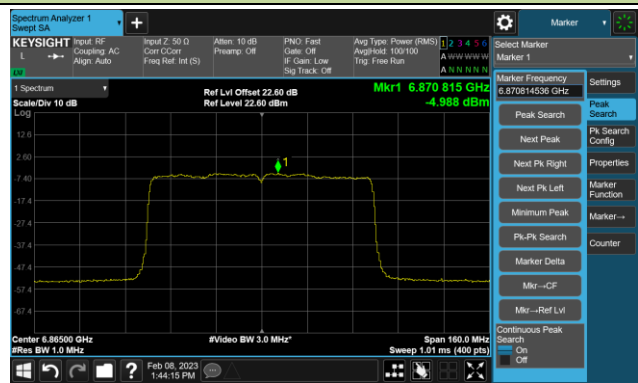

Channel 227 (7085MHz)

802.11ax-HE80 Power Spectral Density- Ant 2 (Nss = 4)

Channel 39 (6145MHz)

Channel 55 (6225MHz)

Channel 87 (6385MHz)

Channel 103 (6465MHz)

Channel 119 (6545MHz)

Channel 135 (6625MHz)

Channel 151 (6705MHz)

Channel 167 (6785MHz)

802.11ax-HE80 Power Spectral Density- Ant 2 (Nss = 4)

Channel 183 (6865MHz)

Channel 199 (6945MHz)

Channel 215 (7025MHz)

802.11ax-HE160 Power Spectral Density- Ant 2 (Nss = 4)

Channel 47 (6185MHz)

Channel 79 (6345MHz)

Channel 111 (6505MHz)

Channel 143 (6665MHz)

Channel 175 (6825MHz)

Channel 207 (6985MHz)

802.11be-EHT20 Power Spectral Density- Ant 2 (Nss = 4)

Channel 33 (6115MHz)