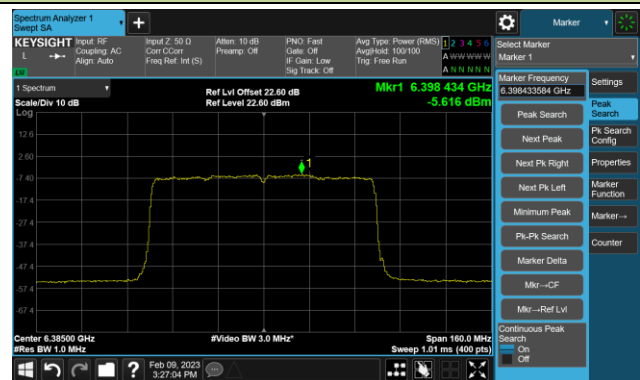

802.11be-EHT80 Power Spectral Density- Ant 1 (Nss = 4)

Channel 39 (6145MHz)

Channel 55 (6225MHz)

Channel 87 (6385MHz)

Channel 103 (6465MHz)

Channel 119 (6545MHz)

Channel 135 (6625MHz)

Channel 151 (6705MHz)

Channel 167 (6785MHz)

802.11be-EHT80 Power Spectral Density- Ant 1 (Nss = 4)

Channel 183 (6865MHz)

Channel 199 (6945MHz)

Channel 215 (7025MHz)

802.11be-EHT160 Power Spectral Density- Ant 1 (Nss = 4)

Channel 47 (6185MHz)