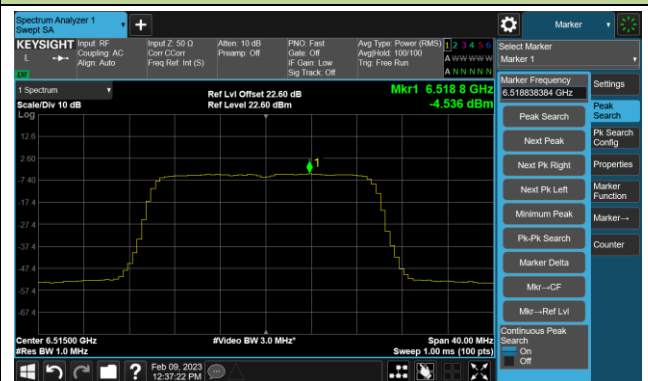

Channel 47 (6185MHz)

Channel 79 (6345MHz)

Channel 111 (6505MHz)

Channel 143 (6665MHz)

Channel 175 (6825MHz)

Channel 207 (6985MHz)

802.11be-EHT20 Power Spectral Density- Ant 2 (Nss = 4)

Channel 33 (6115MHz)

Channel 61 (6255MHz)

Channel 93 (6415MHz)

Channel 97 (6435MHz)

Channel 105 (6475MHz)

Channel 113 (6515MHz)

Channel 117 (6535MHz)

Channel 149 (6695MHz)

802.11be-EHT20 Power Spectral Density- Ant 2 (Nss = 4)

Channel 181 (6855MHz)

Channel 185 (6875MHz)

Channel 189 (6895MHz)

Channel 213 (7015MHz)

Channel 229 (7095MHz)