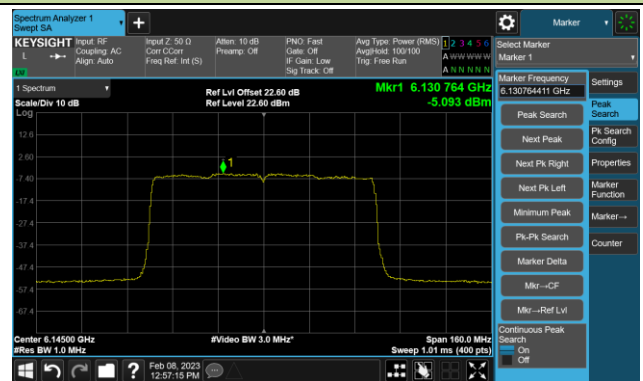

Channel 115 (6525MHz)

Channel 123 (6565MHz)

Channel 147 (6685MHz)

802.11ax-HE40 Power Spectral Density- Ant 2 (N_{ss} = 4)

Channel 179 (6845MHz)

Channel 187 (6885MHz)

Channel 195 (6925MHz)

Channel 211 (7005MHz)

Channel 227 (7085MHz)

802.11ax-HE80 Power Spectral Density- Ant 2 (Nss = 4)

Channel 39 (6145MHz)

Channel 55 (6225MHz)

Channel 87 (6385MHz)

Channel 103 (6465MHz)

Channel 119 (6545MHz)

Channel 135 (6625MHz)