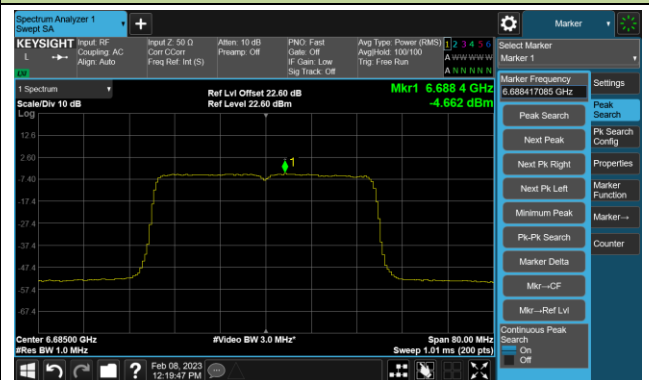

Channel 105 (6475MHz)

Channel 113 (6515MHz)

Channel 117 (6535MHz)

Channel 149 (6695MHz)

802.11ax-HE20 Power Spectral Density- Ant 2 (Nss = 4)

Channel 181 (6855MHz)

Channel 185 (6875MHz)

Channel 189 (6895MHz)

Channel 213 (7015MHz)

Channel 229 (7095MHz)

802.11ax-HE40 Power Spectral Density- Ant 2 (Nss = 4)

Channel 35 (6125MHz)

Channel 59 (6245MHz)

Channel 91 (6405MHz)

Channel 99 (6445MHz)

Channel 107 (6485MHz)

Channel 115 (6525MHz)

Channel 123 (6565MHz)

Channel 147 (6685MHz)

802.11ax-HE40 Power Spectral Density- Ant 2 (N_{ss} = 4)

Channel 179 (6845MHz)

Channel 187 (6885MHz)

Channel 195 (6925MHz)

Channel 211 (7005MHz)