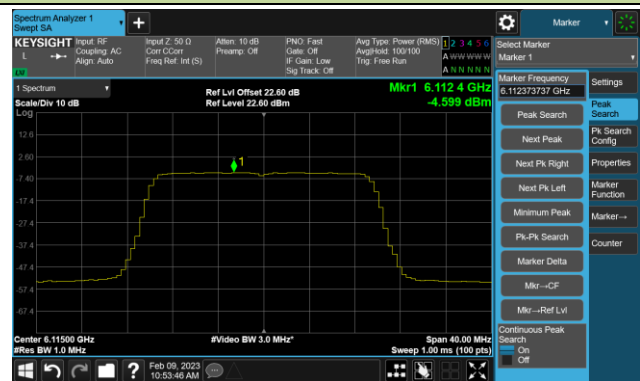

Channel 151 (6705MHz)

Channel 167 (6785MHz)

802.11ax-HE80 Power Spectral Density- Ant 2 (Nss = 4)

Channel 183 (6865MHz)

Channel 199 (6945MHz)

Channel 215 (7025MHz)

802.11ax-HE160 Power Spectral Density- Ant 2 (Nss = 4)

Channel 47 (6185MHz)

Channel 79 (6345MHz)

Channel 111 (6505MHz)

Channel 143 (6665MHz)

Channel 175 (6825MHz)

Channel 207 (6985MHz)

802.11be-EHT20 Power Spectral Density- Ant 2 (Nss = 4)

Channel 33 (6115MHz)

Channel 61 (6255MHz)

Channel 93 (6415MHz)

Channel 97 (6435MHz)

Channel 105 (6475MHz)

Channel 113 (6515MHz)

Channel 117 (6535MHz)

Channel 149 (6695MHz)

802.11be-EHT20 Power Spectral Density- Ant 2 (Nss = 4)