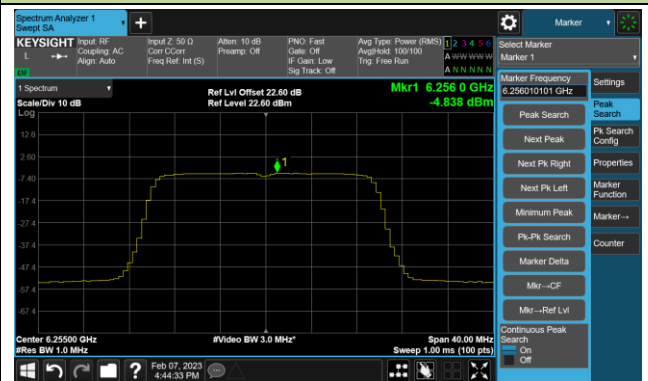

Channel 79 (6345MHz)

Channel 111 (6505MHz)

Channel 143 (6665MHz)

Channel 175 (6825MHz)

Channel 207 (6985MHz)

802.11be-EHT320 Power Spectral Density- Ant 1 (Nss = 4)

Channel 63 (6265MHz)

Channel 95 (6425MHz)

Channel 127 (6585MHz)

Channel 159 (6745MHz)

Channel 191 (6905MHz)

802.11ax-HE20 Power Spectral Density- Ant 2 (Nss = 4)

Channel 33 (6115MHz)

Channel 61 (6255MHz)

Channel 93 (6415MHz)

Channel 97 (6435MHz)

Channel 105 (6475MHz)

Channel 113 (6515MHz)

Channel 117 (6535MHz)

Channel 149 (6695MHz)

802.11ax-HE20 Power Spectral Density- Ant 2 (Nss = 4)

Channel 181 (6855MHz)

Channel 185 (6875MHz)

Channel 189 (6895MHz)