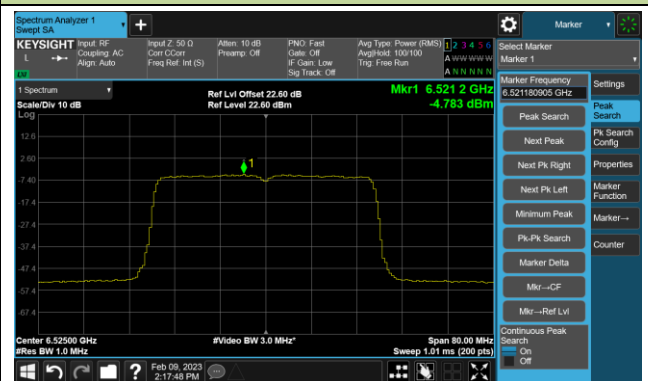

Channel 97 (6435MHz)

Channel 105 (6475MHz)

Channel 113 (6515MHz)

Channel 117 (6535MHz)

Channel 149 (6695MHz)

802.11be-EHT20 Power Spectral Density- Ant 0 (Nss = 4)

Channel 181 (6855MHz)

Channel 185 (6875MHz)

Channel 189 (6895MHz)

Channel 213 (7015MHz)

Channel 229 (7095MHz)

802.11be-EHT40 Power Spectral Density- Ant 0 (Nss = 4)

Channel 35 (6125MHz)

Channel 59 (6245MHz)

Channel 91 (6405MHz)

Channel 99 (6445MHz)

Channel 107 (6485MHz)

Channel 115 (6525MHz)

Channel 123 (6565MHz)

Channel 147 (6685MHz)

802.11be-EHT40 Power Spectral Density- Ant 0 (Nss = 4)

Channel 179 (6845MHz)

Channel 187 (6885MHz)

Channel 195 (6925MHz)