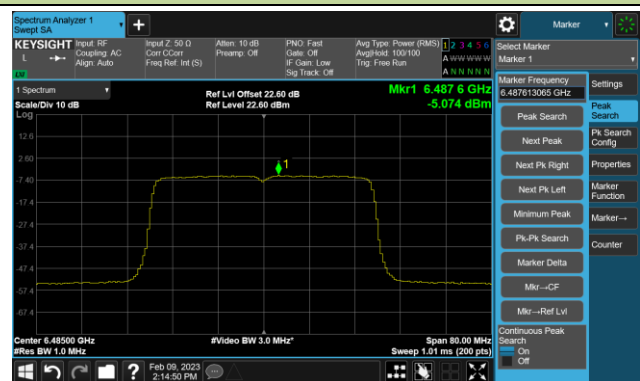

Channel 189 (6895MHz)

Channel 213 (7015MHz)

Channel 229 (7095MHz)

802.11be-EHT40 Power Spectral Density- Ant 0 (Nss = 4)

Channel 35 (6125MHz)

Channel 59 (6245MHz)

Channel 91 (6405MHz)

Channel 99 (6445MHz)

Channel 107 (6485MHz)

Channel 115 (6525MHz)

Channel 123 (6565MHz)

Channel 147 (6685MHz)

802.11be-EHT40 Power Spectral Density- Ant 0 (Nss = 4)

Channel 179 (6845MHz)

Channel 187 (6885MHz)

Channel 195 (6925MHz)