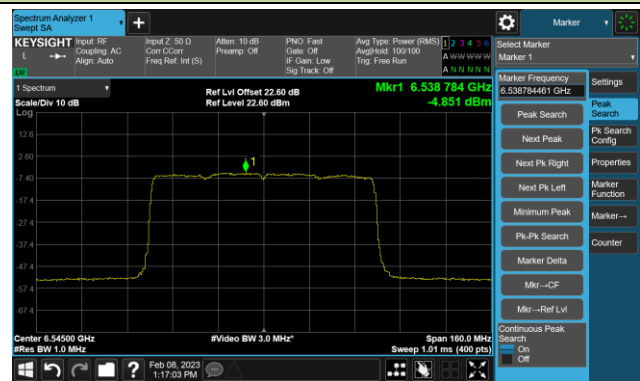

Channel 39 (6145MHz)

Channel 55 (6225MHz)

Channel 87 (6385MHz)

Channel 103 (6465MHz)

Channel 119 (6545MHz)

Channel 135 (6625MHz)

Channel 151 (6705MHz)

Channel 167 (6785MHz)

802.11ax-HE80 Power Spectral Density- Ant 0 (Nss = 4)

Channel 183 (6865MHz)

Channel 199 (6945MHz)

Channel 215 (7025MHz)

802.11ax-HE160 Power Spectral Density- Ant 0 (Nss = 4)

Channel 47 (6185MHz)

Channel 79 (6345MHz)