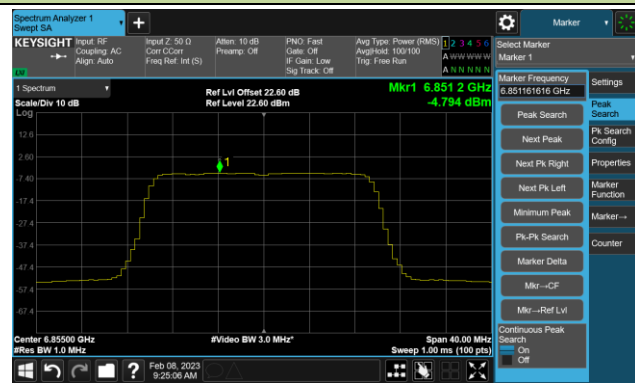

802.11ax-HE20 Power Spectral Density- Ant 0 (Nss = 4)

Channel 33 (6115MHz)

Channel 61 (6255MHz)

Channel 93 (6415MHz)

Channel 97 (6435MHz)

Channel 105 (6475MHz)

Channel 113 (6515MHz)

Channel 117 (6535MHz)

Channel 149 (6695MHz)

802.11ax-HE20 Power Spectral Density- Ant 0 (Nss = 4)

Channel 181 (6855MHz)

Channel 185 (6875MHz)

Channel 189 (6895MHz)

Channel 213 (7015MHz)

Channel 229 (7095MHz)

802.11ax-HE40 Power Spectral Density- Ant 0 (Nss = 4)