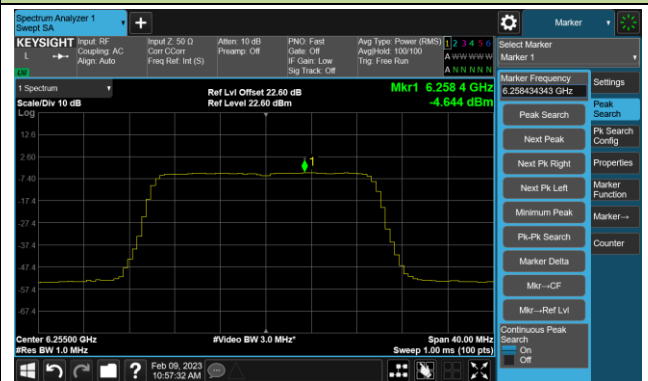

Channel 111 (6505MHz)

Channel 143 (6665MHz)

Channel 175 (6825MHz)

Channel 207 (6985MHz)

802.11be-EHT20 Power Spectral Density- Ant 0 (Nss = 4)

Channel 33 (6115MHz)

Channel 61 (6255MHz)

Channel 93 (6415MHz)

Channel 97 (6435MHz)

Channel 105 (6475MHz)

Channel 113 (6515MHz)

Channel 117 (6535MHz)

Channel 149 (6695MHz)

802.11be-EHT20 Power Spectral Density- Ant 0 (Nss = 4)

Channel 181 (6855MHz)

Channel 185 (6875MHz)