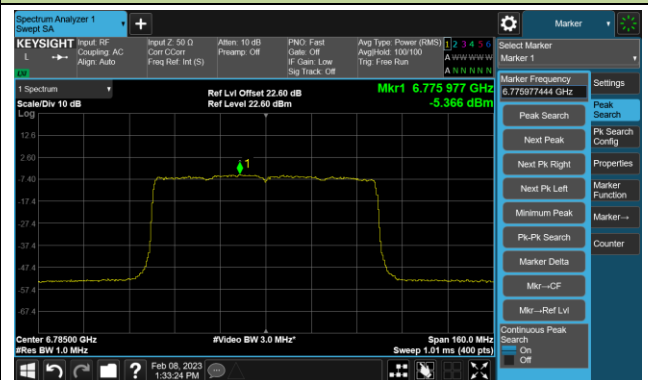

Channel 39 (6145MHz)

Channel 55 (6225MHz)

Channel 87 (6385MHz)

Channel 103 (6465MHz)

Channel 119 (6545MHz)

Channel 135 (6625MHz)

Channel 151 (6705MHz)

Channel 167 (6785MHz)

802.11ax-HE80 Power Spectral Density- Ant 0 (Nss = 4)

Channel 183 (6865MHz)

Channel 199 (6945MHz)

Channel 215 (7025MHz)

802.11ax-HE160 Power Spectral Density- Ant 0 (Nss = 4)

Channel 47 (6185MHz)

Channel 79 (6345MHz)