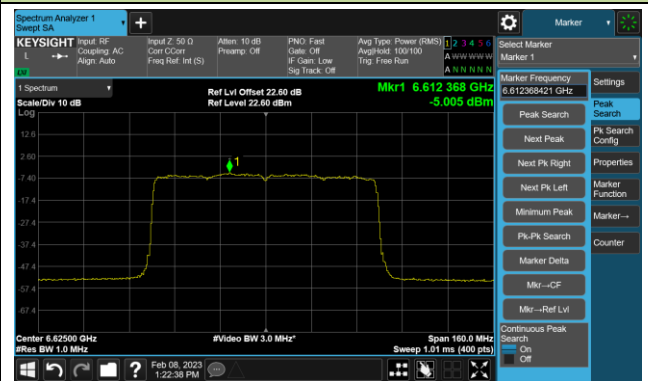

Channel 39 (6145MHz)

Channel 55 (6225MHz)

Channel 87 (6385MHz)

Channel 103 (6465MHz)

Channel 119 (6545MHz)

Channel 135 (6625MHz)

Channel 151 (6705MHz)

Channel 167 (6785MHz)

802.11ax-HE80 Power Spectral Density- Ant 0 (Nss = 4)

Channel 183 (6865MHz)

Channel 199 (6945MHz)

Channel 215 (7025MHz)

802.11ax-HE160 Power Spectral Density- Ant 0 (Nss = 4)

Channel 47 (6185MHz)

Channel 79 (6345MHz)