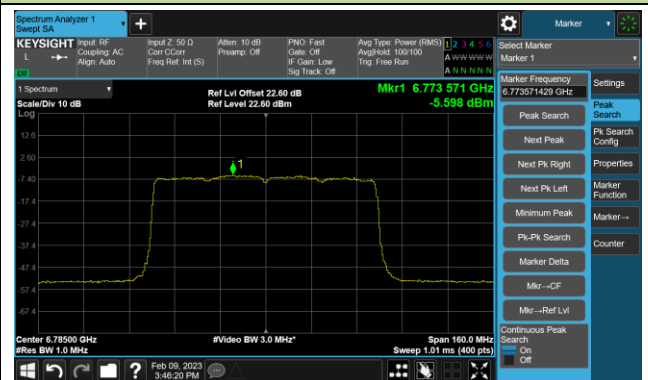

Channel 211 (7005MHz)

Channel 227 (7085MHz)

802.11be-EHT80 Power Spectral Density- Ant 0 (Nss = 4)

Channel 39 (6145MHz)

Channel 55 (6225MHz)

Channel 87 (6385MHz)

Channel 103 (6465MHz)

Channel 119 (6545MHz)

Channel 135 (6625MHz)

Channel 151 (6705MHz)

Channel 167 (6785MHz)

802.11be-EHT80 Power Spectral Density- Ant 0 (Nss = 4)

Channel 183 (6865MHz)

Channel 199 (6945MHz)

Channel 215 (7025MHz)