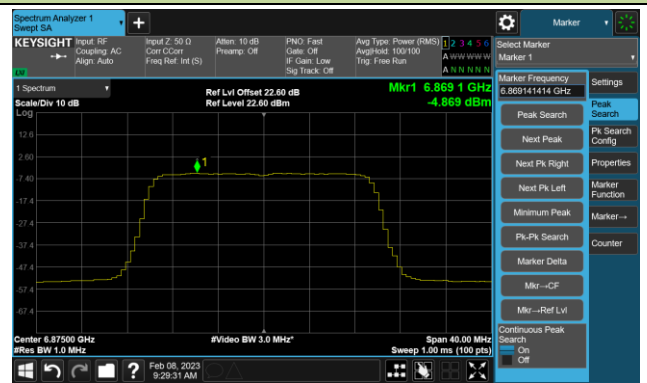

802.11ax-HE20 Power Spectral Density- Ant 0 (Nss = 4)

Channel 33 (6115MHz)

Channel 61 (6255MHz)

Channel 93 (6415MHz)

Channel 97 (6435MHz)

Channel 105 (6475MHz)

Channel 113 (6515MHz)

Channel 117 (6535MHz)

Channel 149 (6695MHz)

802.11ax-HE20 Power Spectral Density- Ant 0 (Nss = 4)

Channel 181 (6855MHz)

Channel 185 (6875MHz)

Channel 189 (6895MHz)

Channel 213 (7015MHz)

Channel 229 (7095MHz)

802.11ax-HE40 Power Spectral Density- Ant 0 (Nss = 4)

Channel 35 (6125MHz)

Channel 59 (6245MHz)

Channel 91 (6405MHz)

Channel 99 (6445MHz)

Channel 107 (6485MHz)

Channel 115 (6525MHz)

Channel 123 (6565MHz)

Channel 147 (6685MHz)