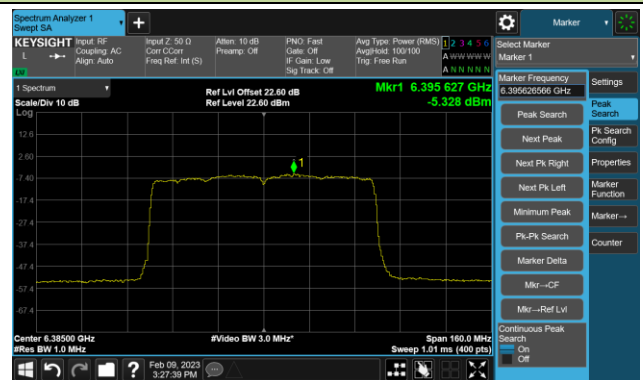

Channel 211 (7005MHz)

Channel 227 (7085MHz)

802.11be-EHT80 Power Spectral Density- Ant 0 (Nss = 4)

Channel 39 (6145MHz)

Channel 55 (6225MHz)

Channel 87 (6385MHz)

Channel 103 (6465MHz)

Channel 119 (6545MHz)

Channel 135 (6625MHz)

Channel 151 (6705MHz)

Channel 167 (6785MHz)

802.11be-EHT80 Power Spectral Density- Ant 0 (Nss = 4)

Channel 183 (6865MHz)

Channel 199 (6945MHz)

Channel 215 (7025MHz)