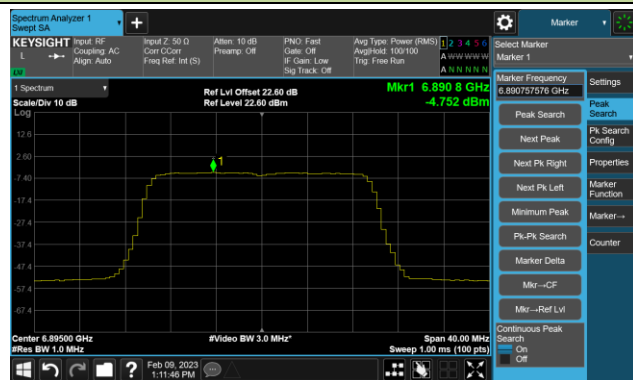

Channel 97 (6435MHz)

Channel 105 (6475MHz)

Channel 113 (6515MHz)

Channel 117 (6535MHz)

Channel 149 (6695MHz)

802.11be-EHT20 Power Spectral Density- Ant 0 (Nss = 4)

Channel 181 (6855MHz)

Channel 185 (6875MHz)

Channel 189 (6895MHz)

Channel 213 (7015MHz)

Channel 229 (7095MHz)

802.11be-EHT40 Power Spectral Density- Ant 0 (Nss = 4)

Channel 35 (6125MHz)

Channel 59 (6245MHz)

Channel 91 (6405MHz)

Channel 99 (6445MHz)