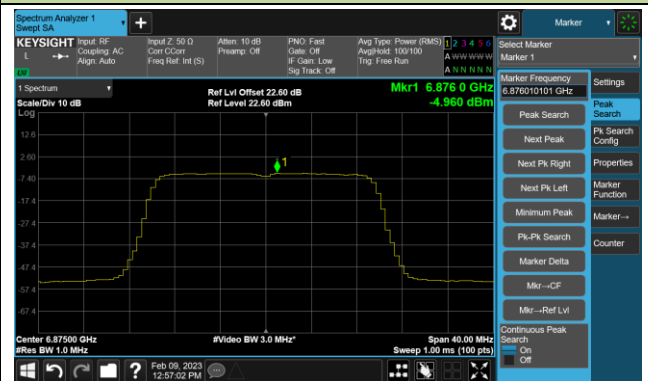

Channel 97 (6435MHz)

Channel 105 (6475MHz)

Channel 113 (6515MHz)

Channel 117 (6535MHz)

Channel 149 (6695MHz)

802.11be-EHT20 Power Spectral Density- Ant 0 (Nss = 4)

Channel 181 (6855MHz)

Channel 185 (6875MHz)

Channel 189 (6895MHz)

Channel 213 (7015MHz)

Channel 229 (7095MHz)

802.11be-EHT40 Power Spectral Density- Ant 0 (Nss = 4)

Channel 35 (6125MHz)

Channel 59 (6245MHz)

Channel 91 (6405MHz)

Channel 99 (6445MHz)