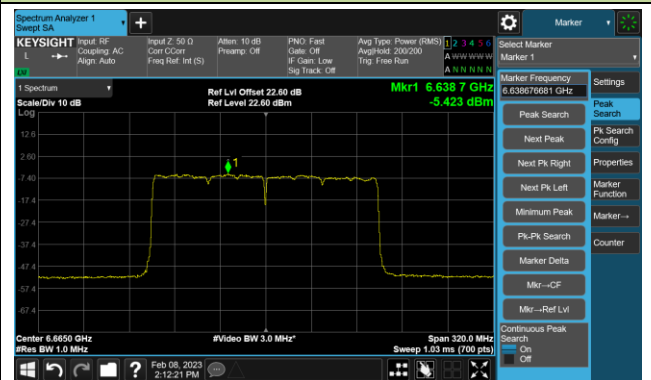

Channel 143 (6665MHz)