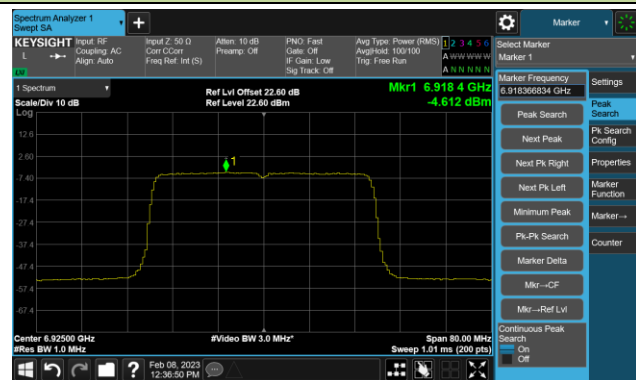

802.11ax-HE40 Power Spectral Density- Ant 0 (N_{ss} = 4)

Channel 179 (6845MHz)

Channel 187 (6885MHz)

Channel 195 (6925MHz)

Channel 211 (7005MHz)

Channel 227 (7085MHz)

802.11ax-HE80 Power Spectral Density- Ant 0 (Nss = 4)