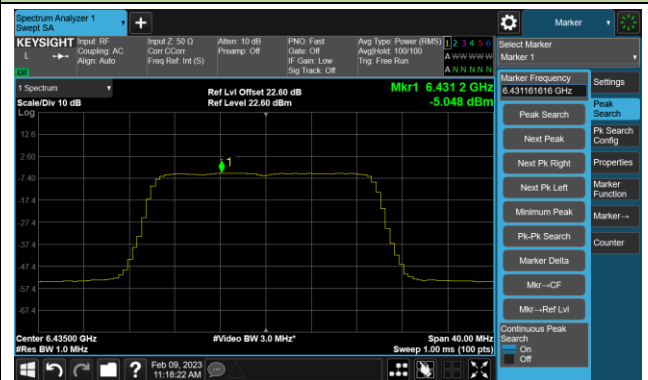

Channel 111 (6505MHz)

Channel 143 (6665MHz)

Channel 175 (6825MHz)

Channel 207 (6985MHz)

802.11be-EHT20 Power Spectral Density- Ant 0 (Nss = 4)

Channel 33 (6115MHz)

Channel 61 (6255MHz)

Channel 93 (6415MHz)

Channel 97 (6435MHz)

Channel 105 (6475MHz)

Channel 113 (6515MHz)

Channel 117 (6535MHz)

Channel 149 (6695MHz)

802.11be-EHT20 Power Spectral Density- Ant 0 (Nss = 4)

Channel 181 (6855MHz)

Channel 185 (6875MHz)