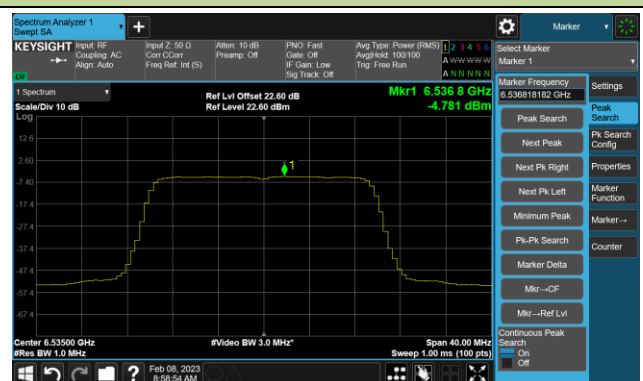

802.11ax-HE20 Power Spectral Density- Ant 0 (Nss = 4)

Channel 33 (6115MHz)

Channel 61 (6255MHz)

Channel 93 (6415MHz)

Channel 97 (6435MHz)

Channel 105 (6475MHz)

Channel 113 (6515MHz)

Channel 117 (6535MHz)

Channel 149 (6695MHz)

802.11ax-HE20 Power Spectral Density- Ant 0 (Nss = 4)

Channel 181 (6855MHz)

Channel 185 (6875MHz)

Channel 189 (6895MHz)

Channel 213 (7015MHz)

Channel 229 (7095MHz)

802.11ax-HE40 Power Spectral Density- Ant 0 (Nss = 4)