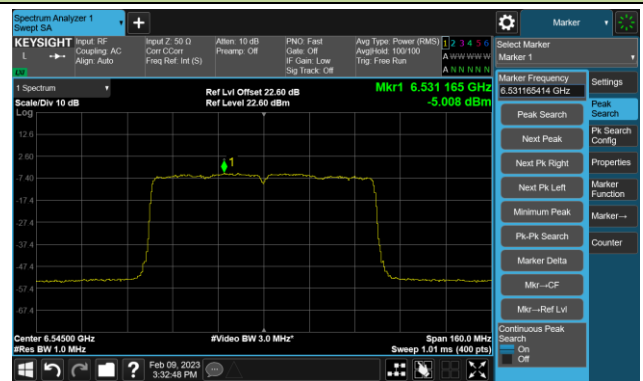

Channel 211 (7005MHz)

Channel 227 (7085MHz)

802.11be-EHT80 Power Spectral Density- Ant 0 (Nss = 4)

Channel 39 (6145MHz)

Channel 55 (6225MHz)

Channel 87 (6385MHz)

Channel 103 (6465MHz)

Channel 119 (6545MHz)

Channel 135 (6625MHz)

Channel 151 (6705MHz)

Channel 167 (6785MHz)

802.11be-EHT80 Power Spectral Density- Ant 0 (Nss = 4)

Channel 183 (6865MHz)

Channel 199 (6945MHz)

Channel 215 (7025MHz)