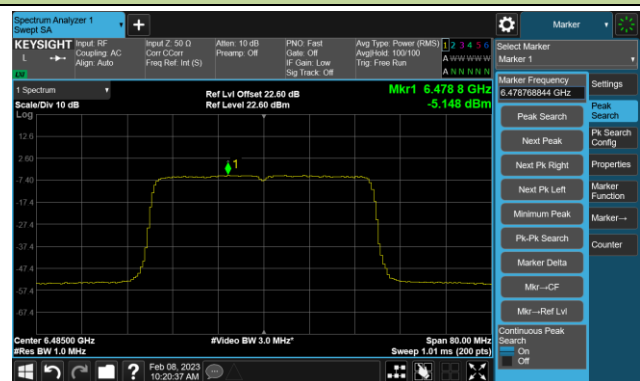

Channel 35 (6125MHz)

Channel 59 (6245MHz)

Channel 91 (6405MHz)

Channel 99 (6445MHz)

Channel 107 (6485MHz)

Channel 115 (6525MHz)

Channel 123 (6565MHz)

Channel 147 (6685MHz)

802.11ax-HE40 Power Spectral Density- Ant 0 (N_{ss} = 4)

Channel 179 (6845MHz)

Channel 187 (6885MHz)

Channel 195 (6925MHz)

Channel 211 (7005MHz)

Channel 227 (7085MHz)

802.11ax-HE80 Power Spectral Density- Ant 0 (Nss = 4)