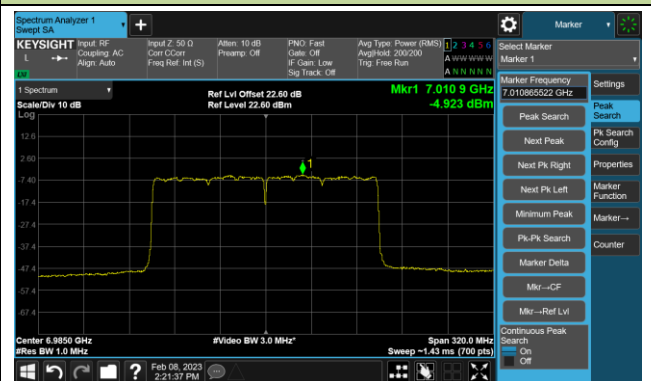

Channel 111 (6505MHz)

Channel 143 (6665MHz)

Channel 175 (6825MHz)

Channel 207 (6985MHz)

802.11be-EHT20 Power Spectral Density- Ant 0 (Nss = 4)

Channel 33 (6115MHz)

Channel 61 (6255MHz)

Channel 93 (6415MHz)

Channel 97 (6435MHz)

Channel 105 (6475MHz)

Channel 113 (6515MHz)

Channel 117 (6535MHz)

Channel 149 (6695MHz)

802.11be-EHT20 Power Spectral Density- Ant 0 (Nss = 4)

Channel 181 (6855MHz)

Channel 185 (6875MHz)