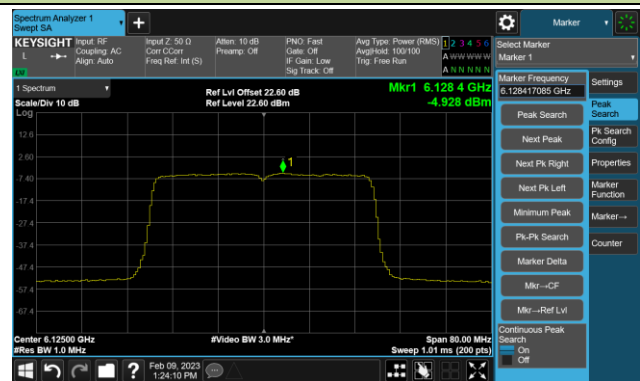

Channel 97 (6435MHz)

Channel 105 (6475MHz)

Channel 113 (6515MHz)

Channel 117 (6535MHz)

Channel 149 (6695MHz)

802.11be-EHT20 Power Spectral Density- Ant 0 (Nss = 4)

Channel 181 (6855MHz)

Channel 185 (6875MHz)

Channel 189 (6895MHz)

Channel 213 (7015MHz)

Channel 229 (7095MHz)

802.11be-EHT40 Power Spectral Density- Ant 0 (Nss = 4)

Channel 35 (6125MHz)

Channel 59 (6245MHz)

Channel 91 (6405MHz)

Channel 99 (6445MHz)

Channel 107 (6485MHz)

Channel 115 (6525MHz)

Channel 123 (6565MHz)

Channel 147 (6685MHz)

802.11be-EHT40 Power Spectral Density- Ant 0 (Nss = 4)

Channel 179 (6845MHz)

Channel 187 (6885MHz)

Channel 195 (6925MHz)