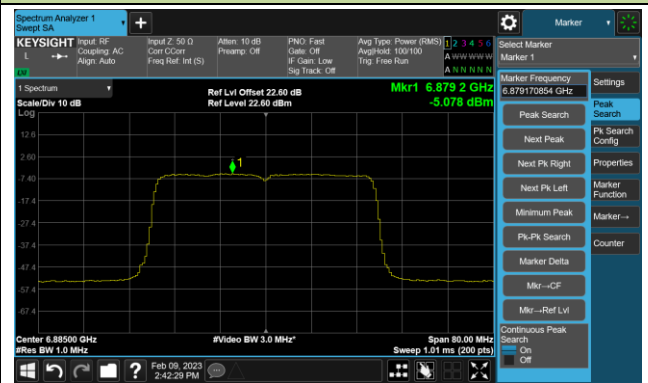

Channel 107 (6485MHz)

Channel 115 (6525MHz)

Channel 123 (6565MHz)

Channel 147 (6685MHz)

802.11be-EHT40 Power Spectral Density- Ant 0 (Nss = 4)

Channel 179 (6845MHz)

Channel 187 (6885MHz)

Channel 195 (6925MHz)

Channel 211 (7005MHz)

Channel 227 (7085MHz)

802.11be-EHT80 Power Spectral Density- Ant 0 (Nss = 4)

Channel 39 (6145MHz)

Channel 55 (6225MHz)

Channel 87 (6385MHz)

Channel 103 (6465MHz)

Channel 119 (6545MHz)