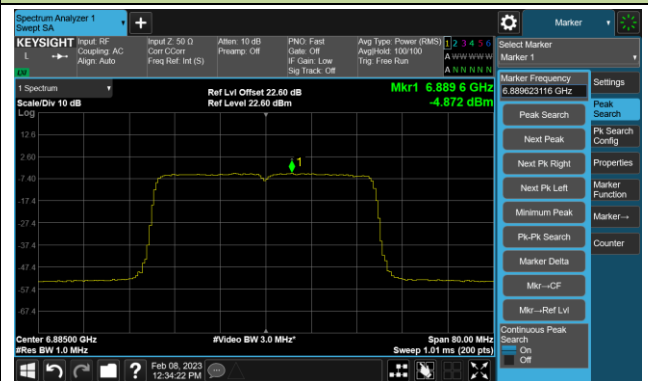

Channel 35 (6125MHz)

Channel 59 (6245MHz)

Channel 91 (6405MHz)

Channel 99 (6445MHz)

Channel 107 (6485MHz)

Channel 115 (6525MHz)

Channel 123 (6565MHz)

Channel 147 (6685MHz)

802.11ax-HE40 Power Spectral Density- Ant 0 (N_{ss} = 4)

Channel 179 (6845MHz)

Channel 187 (6885MHz)

Channel 195 (6925MHz)

Channel 211 (7005MHz)

Channel 227 (7085MHz)

802.11ax-HE80 Power Spectral Density- Ant 0 (Nss = 4)