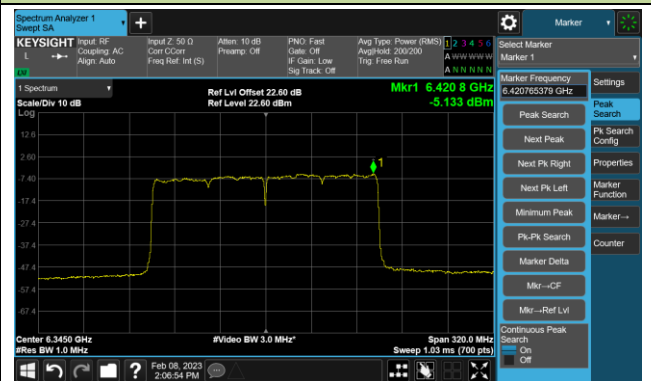

802.11ax-HE80 Power Spectral Density- Ant 0 (Nss = 4)

Channel 183 (6865MHz)

Channel 199 (6945MHz)

Channel 215 (7025MHz)

802.11ax-HE160 Power Spectral Density- Ant 0 (Nss = 4)

Channel 47 (6185MHz)

Channel 79 (6345MHz)