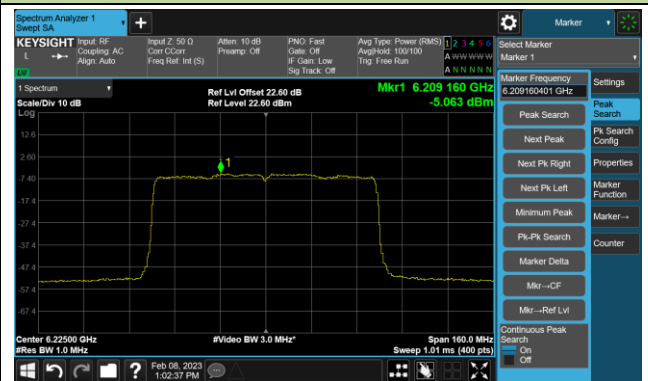

Channel 55 (6225MHz)