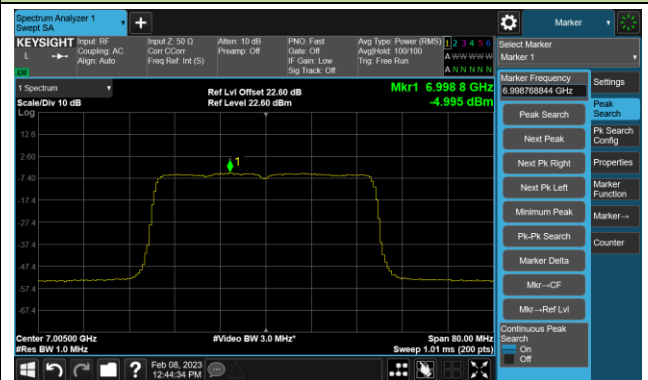

802.11ax-HE40 Power Spectral Density- Ant 0 (N_{ss} = 4)

Channel 179 (6845MHz)

Channel 187 (6885MHz)

Channel 195 (6925MHz)

Channel 211 (7005MHz)

Channel 227 (7085MHz)

802.11ax-HE80 Power Spectral Density- Ant 0 (Nss = 4)