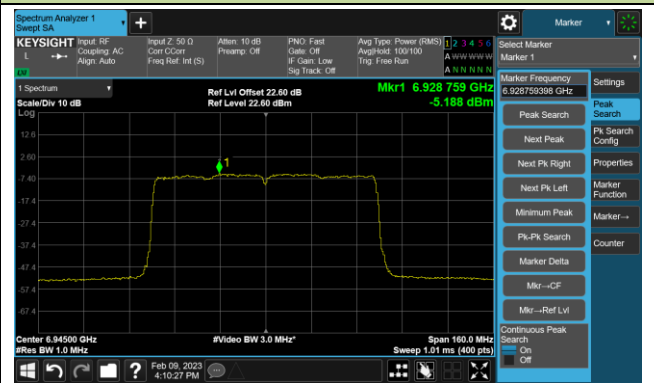

Channel 211 (7005MHz)

Channel 227 (7085MHz)

802.11be-EHT80 Power Spectral Density- Ant 0 (Nss = 4)

Channel 39 (6145MHz)

Channel 55 (6225MHz)

Channel 87 (6385MHz)

Channel 103 (6465MHz)

Channel 119 (6545MHz)

Channel 135 (6625MHz)

Channel 151 (6705MHz)

Channel 167 (6785MHz)

802.11be-EHT80 Power Spectral Density- Ant 0 (Nss = 4)

Channel 183 (6865MHz)

Channel 199 (6945MHz)

Channel 215 (7025MHz)