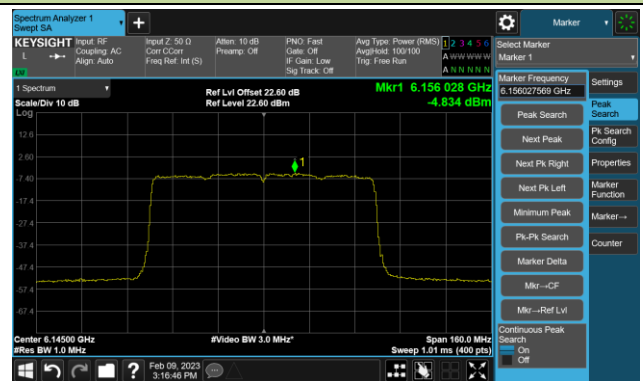

Channel 211 (7005MHz)

Channel 227 (7085MHz)

802.11be-EHT80 Power Spectral Density- Ant 0 (Nss = 4)

Channel 39 (6145MHz)

Channel 55 (6225MHz)

Channel 87 (6385MHz)

Channel 103 (6465MHz)

Channel 119 (6545MHz)

Channel 135 (6625MHz)

Channel 151 (6705MHz)

Channel 167 (6785MHz)

802.11be-EHT80 Power Spectral Density- Ant 0 (Nss = 4)

Channel 183 (6865MHz)

Channel 199 (6945MHz)

Channel 215 (7025MHz)