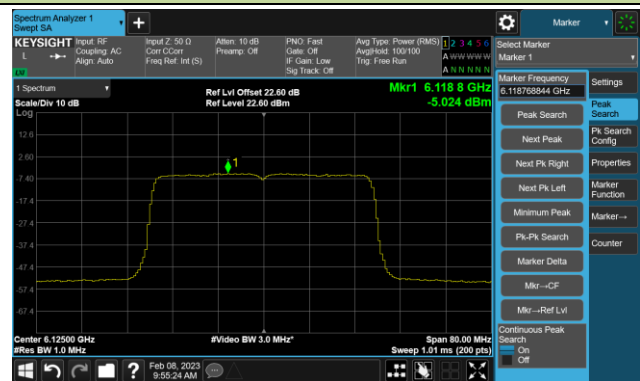

Channel 149 (6695MHz)

802.11ax-HE20 Power Spectral Density- Ant 0 (Nss = 4)

Channel 181 (6855MHz)

Channel 185 (6875MHz)

Channel 189 (6895MHz)

Channel 213 (7015MHz)

Channel 229 (7095MHz)

802.11ax-HE40 Power Spectral Density- Ant 0 (Nss = 4)

Channel 35 (6125MHz)

Channel 59 (6245MHz)

Channel 91 (6405MHz)

Channel 99 (6445MHz)

Channel 107 (6485MHz)

Channel 115 (6525MHz)

Channel 123 (6565MHz)

Channel 147 (6685MHz)