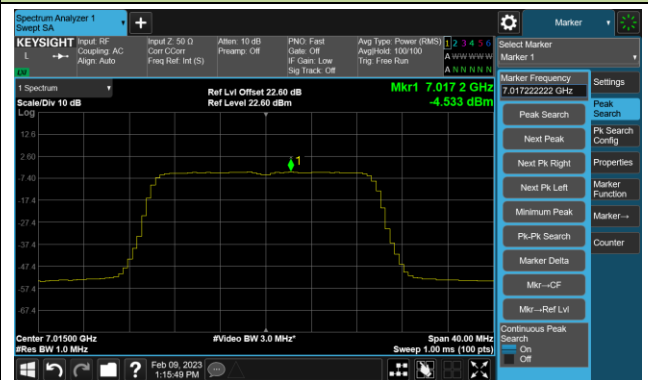

Channel 97 (6435MHz)

Channel 105 (6475MHz)

Channel 113 (6515MHz)

Channel 117 (6535MHz)

Channel 149 (6695MHz)

802.11be-EHT20 Power Spectral Density- Ant 0 (Nss = 4)

Channel 181 (6855MHz)

Channel 185 (6875MHz)

Channel 189 (6895MHz)

Channel 213 (7015MHz)

Channel 229 (7095MHz)

802.11be-EHT40 Power Spectral Density- Ant 0 (Nss = 4)

Channel 35 (6125MHz)

Channel 59 (6245MHz)

Channel 91 (6405MHz)

Channel 99 (6445MHz)