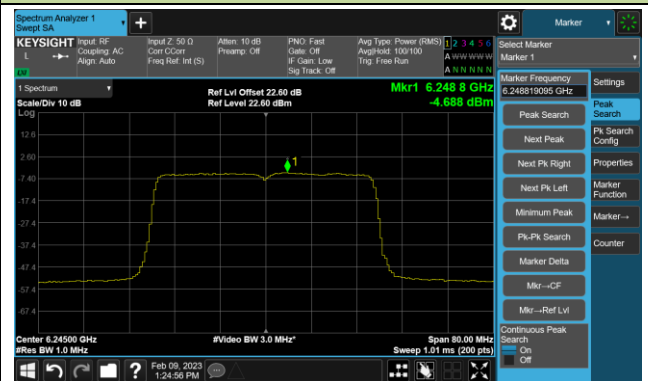

Channel 189 (6895MHz)

Channel 213 (7015MHz)

Channel 229 (7095MHz)

802.11be-EHT40 Power Spectral Density- Ant 0 (Nss = 4)

Channel 35 (6125MHz)

Channel 59 (6245MHz)

Channel 91 (6405MHz)

Channel 99 (6445MHz)

Channel 107 (6485MHz)

Channel 115 (6525MHz)

Channel 123 (6565MHz)

Channel 147 (6685MHz)

802.11be-EHT40 Power Spectral Density- Ant 0 (Nss = 4)

Channel 179 (6845MHz)

Channel 187 (6885MHz)

Channel 195 (6925MHz)