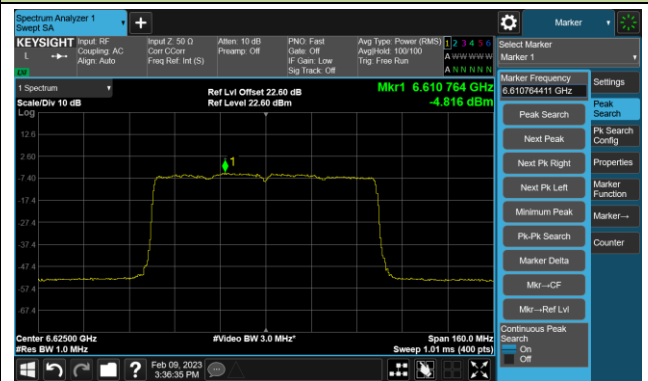

Channel 211 (7005MHz)

Channel 227 (7085MHz)

802.11be-EHT80 Power Spectral Density- Ant 0 (Nss = 4)

Channel 39 (6145MHz)

Channel 55 (6225MHz)

Channel 87 (6385MHz)

Channel 103 (6465MHz)

Channel 119 (6545MHz)

Channel 135 (6625MHz)

Channel 151 (6705MHz)

Channel 167 (6785MHz)

802.11be-EHT80 Power Spectral Density- Ant 0 (Nss = 4)

Channel 183 (6865MHz)

Channel 199 (6945MHz)

Channel 215 (7025MHz)