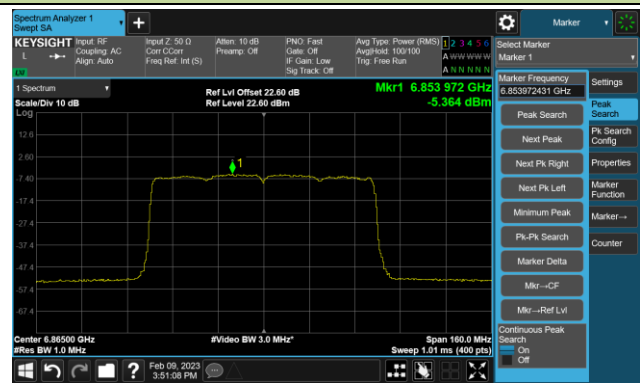

Channel 211 (7005MHz)

Channel 227 (7085MHz)

802.11be-EHT80 Power Spectral Density- Ant 0 (Nss = 4)

Channel 39 (6145MHz)

Channel 55 (6225MHz)

Channel 87 (6385MHz)

Channel 103 (6465MHz)

Channel 119 (6545MHz)

Channel 135 (6625MHz)

Channel 151 (6705MHz)

Channel 167 (6785MHz)

802.11be-EHT80 Power Spectral Density- Ant 0 (Nss = 4)

Channel 183 (6865MHz)

Channel 199 (6945MHz)

Channel 215 (7025MHz)