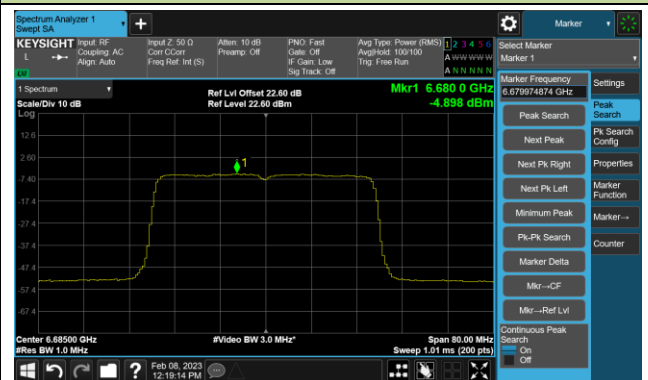

Channel 149 (6695MHz)

802.11ax-HE20 Power Spectral Density- Ant 0 (Nss = 4)

Channel 181 (6855MHz)

Channel 185 (6875MHz)

Channel 189 (6895MHz)

Channel 213 (7015MHz)

Channel 229 (7095MHz)

802.11ax-HE40 Power Spectral Density- Ant 0 (Nss = 4)

Channel 35 (6125MHz)

Channel 59 (6245MHz)

Channel 91 (6405MHz)

Channel 99 (6445MHz)

Channel 107 (6485MHz)

Channel 115 (6525MHz)

Channel 123 (6565MHz)

Channel 147 (6685MHz)

802.11ax-HE40 Power Spectral Density- Ant 0 (N_{ss} = 4)

Channel 179 (6845MHz)

Channel 187 (6885MHz)

Channel 195 (6925MHz)

Channel 211 (7005MHz)

Channel 227 (7085MHz)

802.11ax-HE80 Power Spectral Density- Ant 0 (Nss = 4)