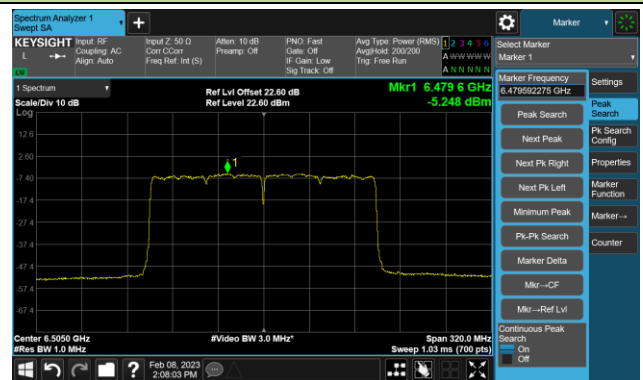

Channel 111 (6505MHz)