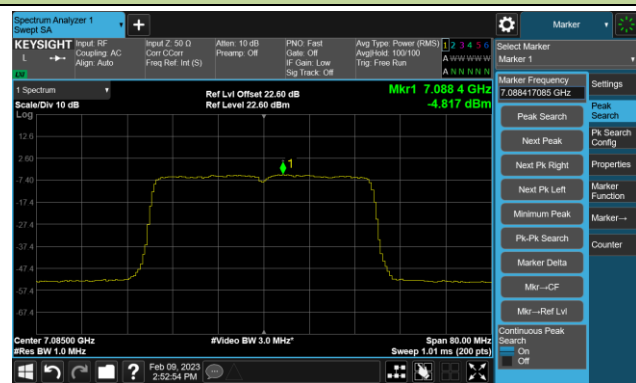

Channel 107 (6485MHz)

Channel 115 (6525MHz)

Channel 123 (6565MHz)

Channel 147 (6685MHz)

802.11be-EHT40 Power Spectral Density- Ant 0 (Nss = 4)

Channel 179 (6845MHz)

Channel 187 (6885MHz)

Channel 195 (6925MHz)

Channel 211 (7005MHz)

Channel 227 (7085MHz)

802.11be-EHT80 Power Spectral Density- Ant 0 (Nss = 4)

Channel 39 (6145MHz)

Channel 55 (6225MHz)

Channel 87 (6385MHz)

Channel 103 (6465MHz)

Channel 119 (6545MHz)