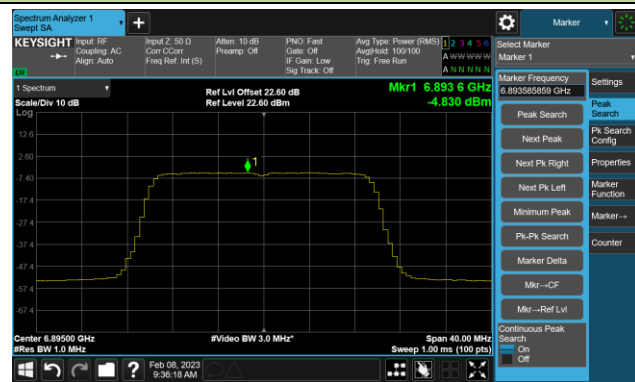

Channel 149 (6695MHz)

802.11ax-HE20 Power Spectral Density- Ant 0 (Nss = 4)

Channel 181 (6855MHz)

Channel 185 (6875MHz)

Channel 189 (6895MHz)

Channel 213 (7015MHz)

Channel 229 (7095MHz)

802.11ax-HE40 Power Spectral Density- Ant 0 (Nss = 4)

Channel 35 (6125MHz)

Channel 59 (6245MHz)

Channel 91 (6405MHz)

Channel 99 (6445MHz)

Channel 107 (6485MHz)

Channel 115 (6525MHz)

Channel 123 (6565MHz)

Channel 147 (6685MHz)