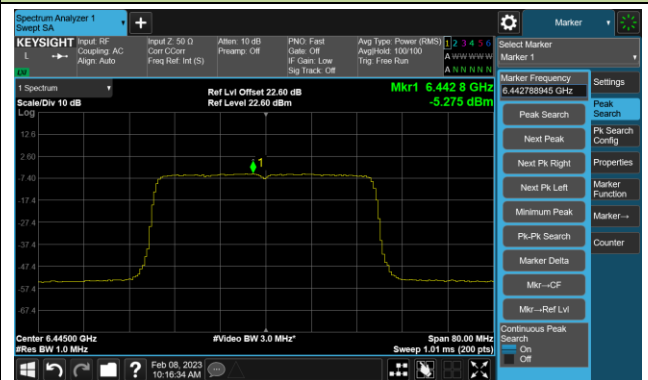

Channel 35 (6125MHz)

Channel 59 (6245MHz)

Channel 91 (6405MHz)

Channel 99 (6445MHz)

Channel 107 (6485MHz)

Channel 115 (6525MHz)

Channel 123 (6565MHz)

Channel 147 (6685MHz)

802.11ax-HE40 Power Spectral Density- Ant 0 (N_{ss} = 4)

Channel 179 (6845MHz)

Channel 187 (6885MHz)

Channel 195 (6925MHz)

Channel 211 (7005MHz)

Channel 227 (7085MHz)

802.11ax-HE80 Power Spectral Density- Ant 0 (Nss = 4)