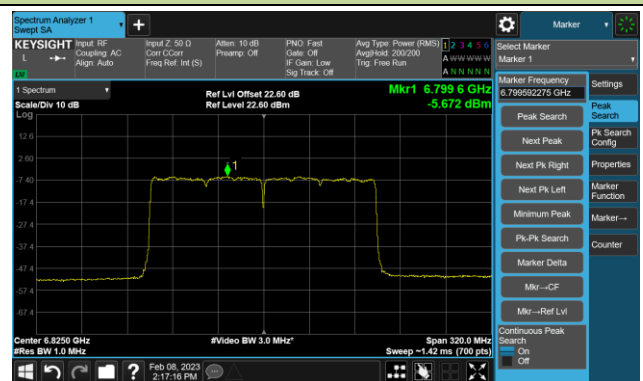

Channel 175 (6825MHz)