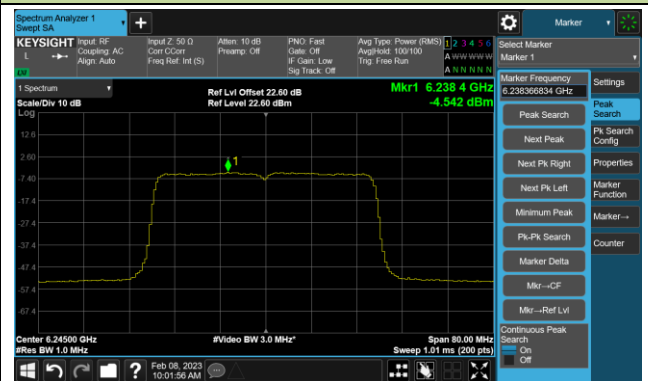

Channel 149 (6695MHz)

802.11ax-HE20 Power Spectral Density- Ant 0 (Nss = 4)

Channel 181 (6855MHz)

Channel 185 (6875MHz)

Channel 189 (6895MHz)

Channel 213 (7015MHz)

Channel 229 (7095MHz)

802.11ax-HE40 Power Spectral Density- Ant 0 (Nss = 4)

Channel 35 (6125MHz)

Channel 59 (6245MHz)

Channel 91 (6405MHz)

Channel 99 (6445MHz)

Channel 107 (6485MHz)

Channel 115 (6525MHz)

Channel 123 (6565MHz)

Channel 147 (6685MHz)