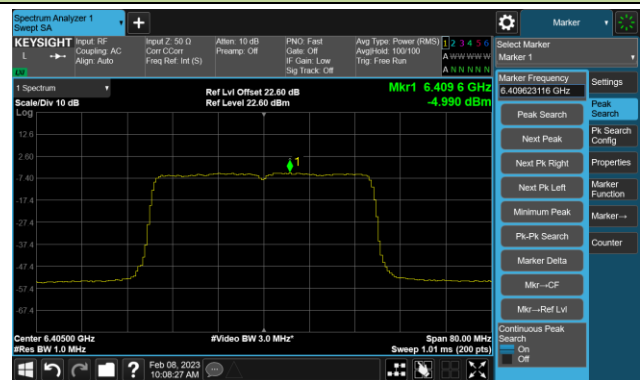

Channel 91 (6405MHz)