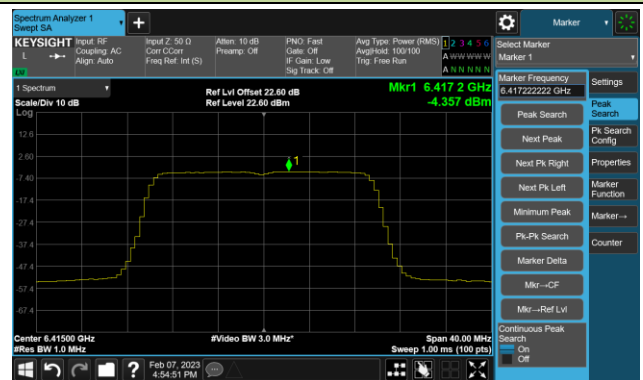

802.11ax-HE20 Power Spectral Density- Ant 0 (Nss = 4)

Channel 33 (6115MHz)

Channel 61 (6255MHz)

Channel 93 (6415MHz)

Channel 97 (6435MHz)

Channel 105 (6475MHz)

Channel 113 (6515MHz)

Channel 117 (6535MHz)

Channel 149 (6695MHz)

802.11ax-HE20 Power Spectral Density- Ant 0 (Nss = 4)

Channel 181 (6855MHz)

Channel 185 (6875MHz)

Channel 189 (6895MHz)

Channel 213 (7015MHz)

Channel 229 (7095MHz)

802.11ax-HE40 Power Spectral Density- Ant 0 (Nss = 4)