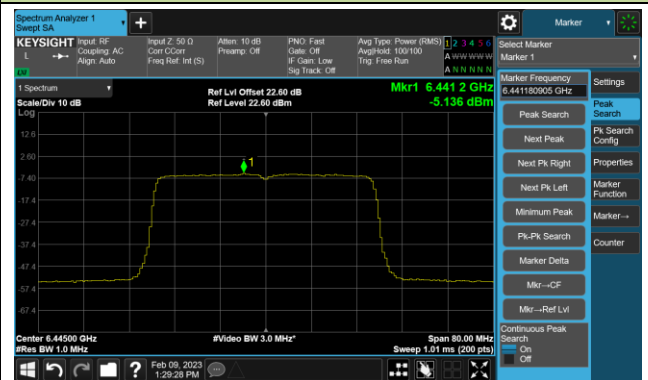

Channel 189 (6895MHz)

Channel 213 (7015MHz)

Channel 229 (7095MHz)

802.11be-EHT40 Power Spectral Density- Ant 0 (Nss = 4)

Channel 35 (6125MHz)

Channel 59 (6245MHz)

Channel 91 (6405MHz)

Channel 99 (6445MHz)

Channel 107 (6485MHz)

Channel 115 (6525MHz)

Channel 123 (6565MHz)

Channel 147 (6685MHz)

802.11be-EHT40 Power Spectral Density- Ant 0 (Nss = 4)

Channel 179 (6845MHz)

Channel 187 (6885MHz)

Channel 195 (6925MHz)