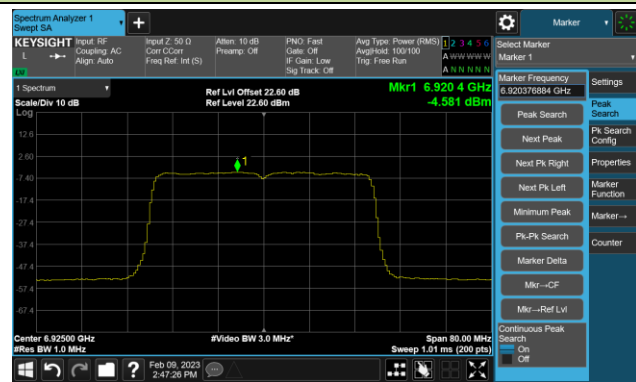

Channel 107 (6485MHz)

Channel 115 (6525MHz)

Channel 123 (6565MHz)

Channel 147 (6685MHz)

802.11be-EHT40 Power Spectral Density- Ant 0 (Nss = 4)

Channel 179 (6845MHz)

Channel 187 (6885MHz)

Channel 195 (6925MHz)

Channel 211 (7005MHz)

Channel 227 (7085MHz)

802.11be-EHT80 Power Spectral Density- Ant 0 (Nss = 4)

Channel 39 (6145MHz)

Channel 55 (6225MHz)

Channel 87 (6385MHz)

Channel 103 (6465MHz)

Channel 119 (6545MHz)