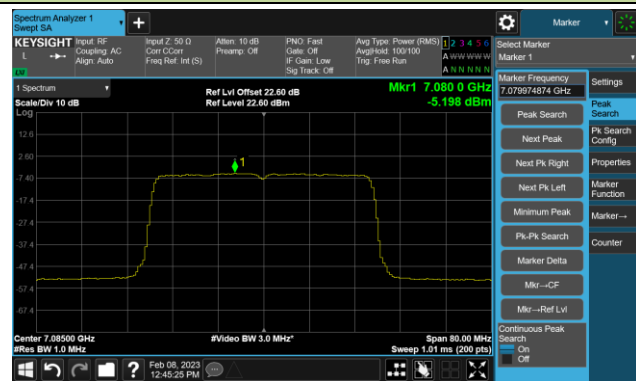

802.11ax-HE40 Power Spectral Density- Ant 0 (N_{ss} = 4)

Channel 179 (6845MHz)

Channel 187 (6885MHz)

Channel 195 (6925MHz)

Channel 211 (7005MHz)

Channel 227 (7085MHz)

802.11ax-HE80 Power Spectral Density- Ant 0 (Nss = 4)