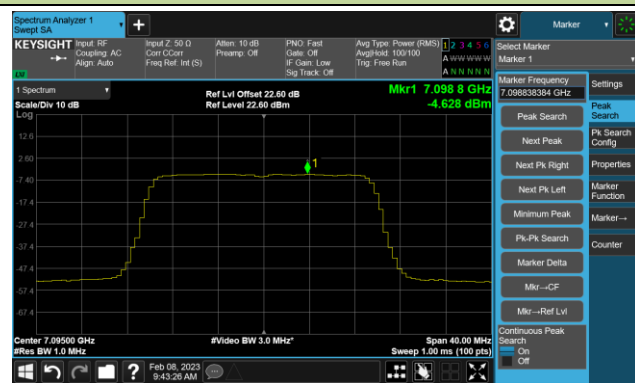

Channel 149 (6695MHz)

802.11ax-HE20 Power Spectral Density- Ant 0 (Nss = 4)

Channel 181 (6855MHz)

Channel 185 (6875MHz)

Channel 189 (6895MHz)

Channel 213 (7015MHz)

Channel 229 (7095MHz)

802.11ax-HE40 Power Spectral Density- Ant 0 (Nss = 4)

Channel 35 (6125MHz)

Channel 59 (6245MHz)

Channel 91 (6405MHz)

Channel 99 (6445MHz)

Channel 107 (6485MHz)

Channel 115 (6525MHz)

Channel 123 (6565MHz)

Channel 147 (6685MHz)