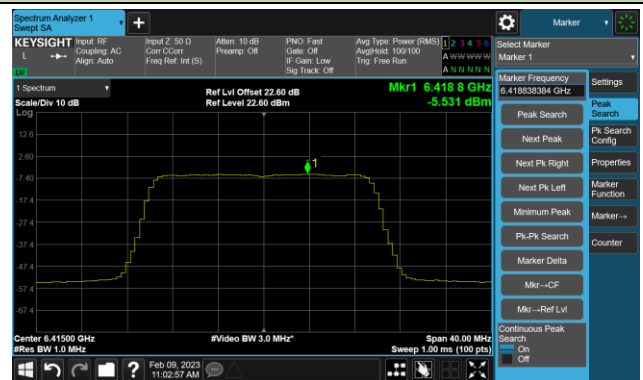

Channel 111 (6505MHz)

Channel 143 (6665MHz)

Channel 175 (6825MHz)

Channel 207 (6985MHz)

802.11be-EHT20 Power Spectral Density- Ant 0 (Nss = 4)

Channel 33 (6115MHz)

Channel 61 (6255MHz)

Channel 93 (6415MHz)

Channel 97 (6435MHz)

Channel 105 (6475MHz)

Channel 113 (6515MHz)

Channel 117 (6535MHz)

Channel 149 (6695MHz)

802.11be-EHT20 Power Spectral Density- Ant 0 (Nss = 4)

Channel 181 (6855MHz)

Channel 185 (6875MHz)