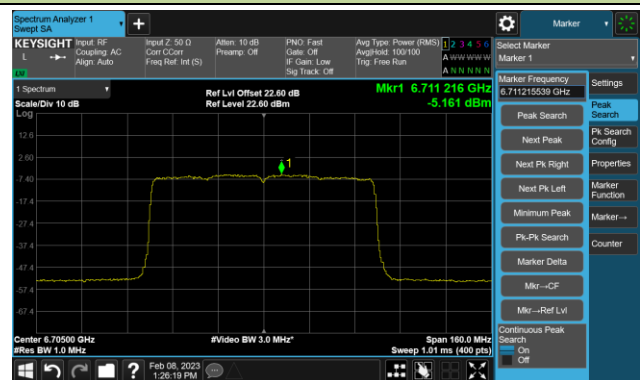

Channel 39 (6145MHz)

Channel 55 (6225MHz)

Channel 87 (6385MHz)

Channel 103 (6465MHz)

Channel 119 (6545MHz)

Channel 135 (6625MHz)

Channel 151 (6705MHz)

Channel 167 (6785MHz)

802.11ax-HE80 Power Spectral Density- Ant 0 (Nss = 4)

Channel 183 (6865MHz)

Channel 199 (6945MHz)

Channel 215 (7025MHz)

802.11ax-HE160 Power Spectral Density- Ant 0 (Nss = 4)

Channel 47 (6185MHz)

Channel 79 (6345MHz)