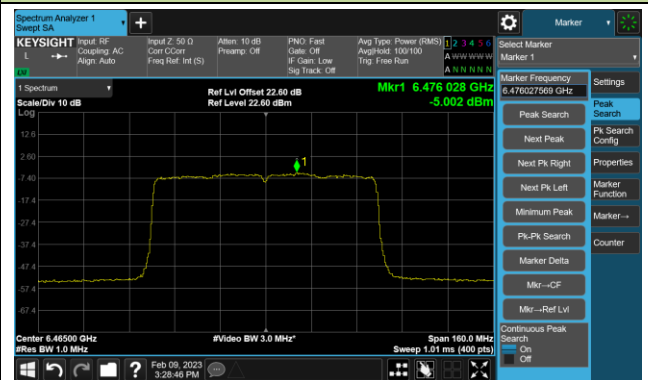

Channel 211 (7005MHz)

Channel 227 (7085MHz)

802.11be-EHT80 Power Spectral Density- Ant 0 (Nss = 4)

Channel 39 (6145MHz)

Channel 55 (6225MHz)

Channel 87 (6385MHz)

Channel 103 (6465MHz)

Channel 119 (6545MHz)

Channel 135 (6625MHz)

Channel 151 (6705MHz)

Channel 167 (6785MHz)

802.11be-EHT80 Power Spectral Density- Ant 0 (Nss = 4)

Channel 183 (6865MHz)

Channel 199 (6945MHz)

Channel 215 (7025MHz)