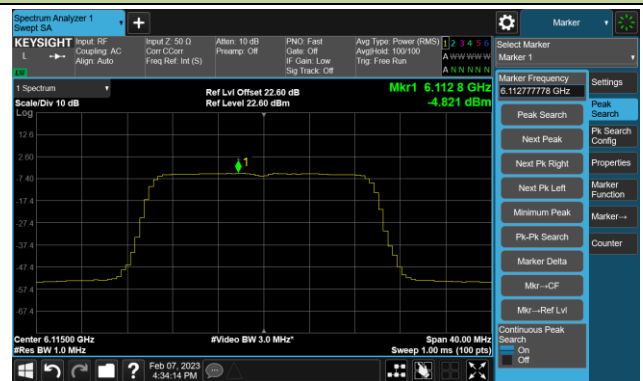

802.11ax-HE20 Power Spectral Density- Ant 0 (Nss = 4)

Channel 33 (6115MHz)

Channel 61 (6255MHz)

Channel 93 (6415MHz)

Channel 97 (6435MHz)

Channel 105 (6475MHz)

Channel 113 (6515MHz)

Channel 117 (6535MHz)

Channel 149 (6695MHz)

802.11ax-HE20 Power Spectral Density- Ant 0 (Nss = 4)

Channel 181 (6855MHz)

Channel 185 (6875MHz)

Channel 189 (6895MHz)

Channel 213 (7015MHz)

Channel 229 (7095MHz)

802.11ax-HE40 Power Spectral Density- Ant 0 (Nss = 4)