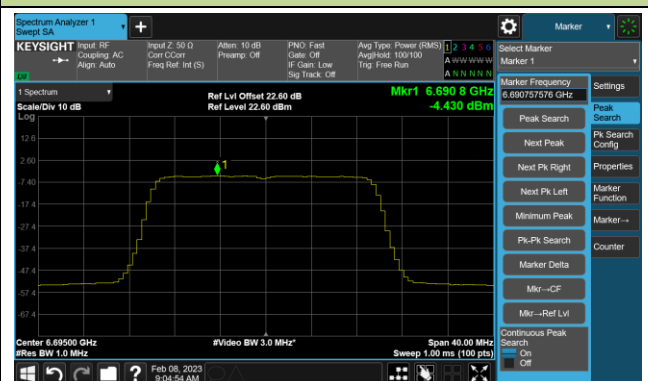

802.11ax-HE20 Power Spectral Density- Ant 0 (Nss = 4)

Channel 33 (6115MHz)

Channel 61 (6255MHz)

Channel 93 (6415MHz)

Channel 97 (6435MHz)

Channel 105 (6475MHz)

Channel 113 (6515MHz)

Channel 117 (6535MHz)

Channel 149 (6695MHz)

802.11ax-HE20 Power Spectral Density- Ant 0 (Nss = 4)

Channel 181 (6855MHz)

Channel 185 (6875MHz)

Channel 189 (6895MHz)

Channel 213 (7015MHz)

Channel 229 (7095MHz)

802.11ax-HE40 Power Spectral Density- Ant 0 (Nss = 4)