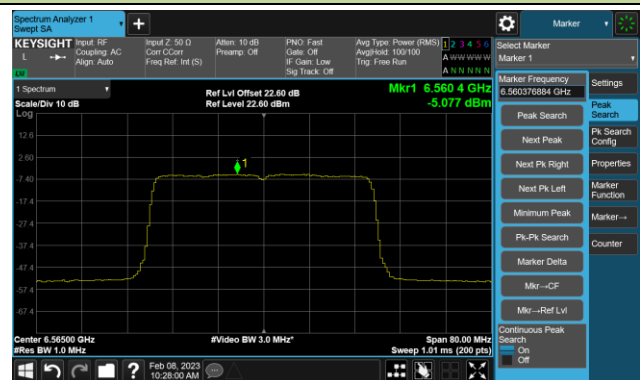

Channel 35 (6125MHz)

Channel 59 (6245MHz)

Channel 91 (6405MHz)

Channel 99 (6445MHz)

Channel 107 (6485MHz)

Channel 115 (6525MHz)

Channel 123 (6565MHz)

Channel 147 (6685MHz)

802.11ax-HE40 Power Spectral Density- Ant 0 (N_{ss} = 4)

Channel 179 (6845MHz)

Channel 187 (6885MHz)

Channel 195 (6925MHz)

Channel 211 (7005MHz)

Channel 227 (7085MHz)

802.11ax-HE80 Power Spectral Density- Ant 0 (Nss = 4)