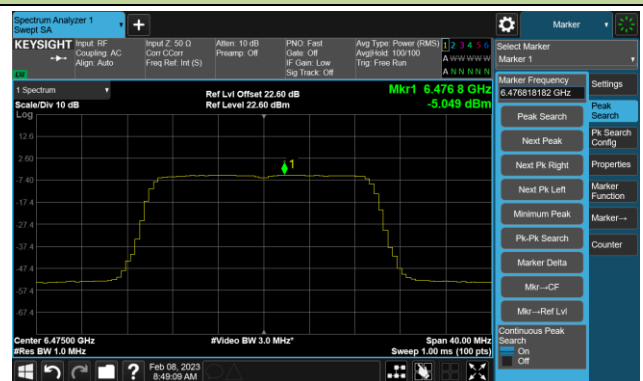

802.11ax-HE20 Power Spectral Density- Ant 0 (Nss = 4)

Channel 33 (6115MHz)

Channel 61 (6255MHz)

Channel 93 (6415MHz)

Channel 97 (6435MHz)

Channel 105 (6475MHz)

Channel 113 (6515MHz)

Channel 117 (6535MHz)

Channel 149 (6695MHz)

802.11ax-HE20 Power Spectral Density- Ant 0 (Nss = 4)

Channel 181 (6855MHz)

Channel 185 (6875MHz)

Channel 189 (6895MHz)

Channel 213 (7015MHz)

Channel 229 (7095MHz)

802.11ax-HE40 Power Spectral Density- Ant 0 (Nss = 4)