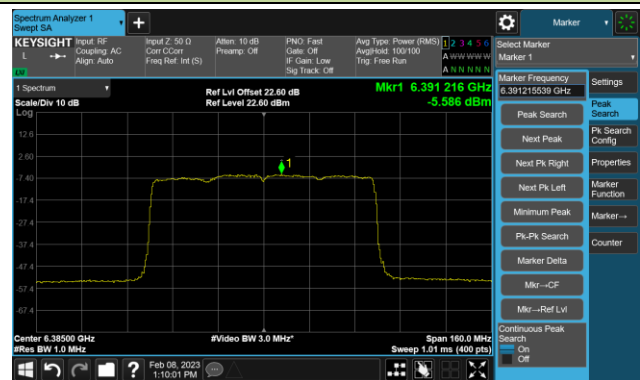

Channel 87 (6385MHz)