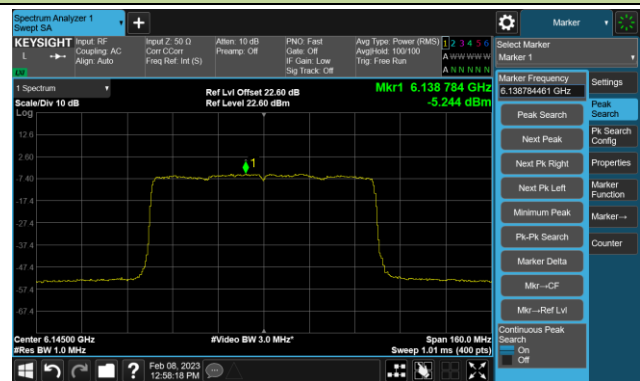

802.11ax-HE80 Power Spectral Density- Ant 0 (Nss = 4)

Channel 39 (6145MHz)