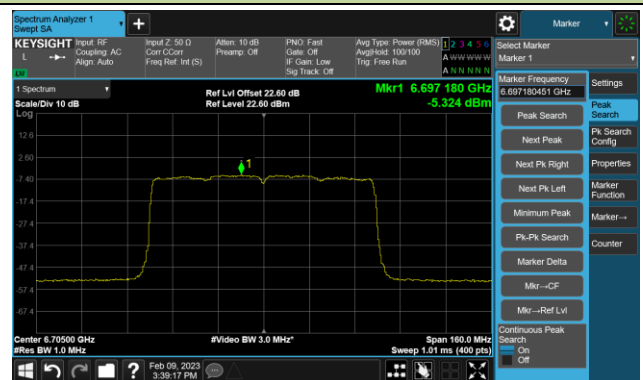

Channel 211 (7005MHz)

Channel 227 (7085MHz)

802.11be-EHT80 Power Spectral Density- Ant 0 (Nss = 4)

Channel 39 (6145MHz)

Channel 55 (6225MHz)

Channel 87 (6385MHz)

Channel 103 (6465MHz)

Channel 119 (6545MHz)

Channel 135 (6625MHz)

Channel 151 (6705MHz)

Channel 167 (6785MHz)

802.11be-EHT80 Power Spectral Density- Ant 0 (Nss = 4)

Channel 183 (6865MHz)

Channel 199 (6945MHz)

Channel 215 (7025MHz)