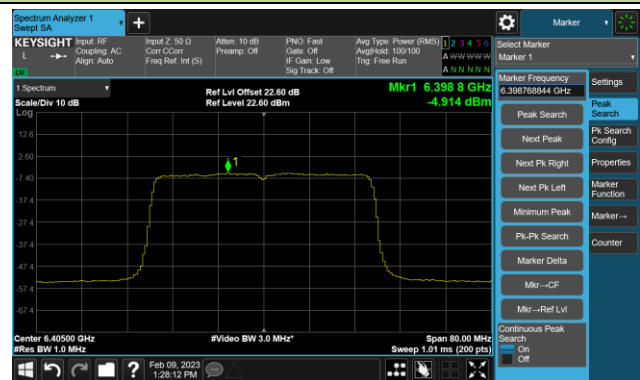

Channel 189 (6895MHz)

Channel 213 (7015MHz)

Channel 229 (7095MHz)

802.11be-EHT40 Power Spectral Density- Ant 0 (Nss = 4)

Channel 35 (6125MHz)

Channel 59 (6245MHz)

Channel 91 (6405MHz)

Channel 99 (6445MHz)