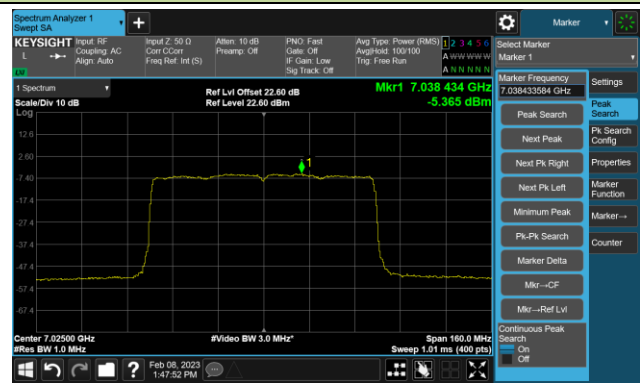

802.11ax-HE80 Power Spectral Density- Ant 0 (Nss = 4)

Channel 183 (6865MHz)

Channel 199 (6945MHz)

Channel 215 (7025MHz)

802.11ax-HE160 Power Spectral Density- Ant 0 (Nss = 4)

Channel 47 (6185MHz)

Channel 79 (6345MHz)

Channel 111 (6505MHz)

Channel 143 (6665MHz)

Channel 175 (6825MHz)

Channel 207 (6985MHz)

802.11be-EHT20 Power Spectral Density- Ant 0 (Nss = 4)

Channel 33 (6115MHz)

Channel 61 (6255MHz)

Channel 93 (6415MHz)