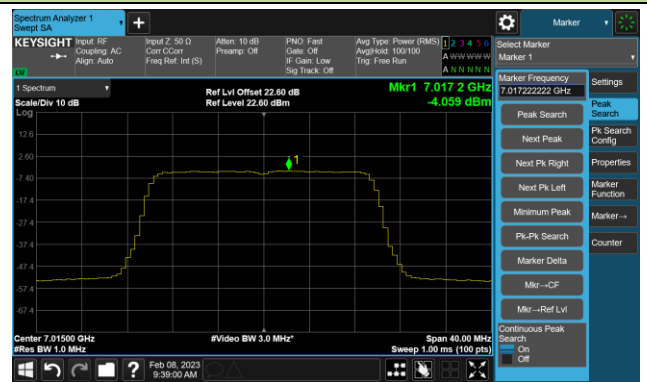

802.11ax-HE20 Power Spectral Density- Ant 0 (Nss = 4)

Channel 33 (6115MHz)

Channel 61 (6255MHz)

Channel 93 (6415MHz)

Channel 97 (6435MHz)

Channel 105 (6475MHz)

Channel 113 (6515MHz)

Channel 117 (6535MHz)

Channel 149 (6695MHz)

802.11ax-HE20 Power Spectral Density- Ant 0 (Nss = 4)

Channel 181 (6855MHz)

Channel 185 (6875MHz)

Channel 189 (6895MHz)

Channel 213 (7015MHz)

Channel 229 (7095MHz)

802.11ax-HE40 Power Spectral Density- Ant 0 (Nss = 4)

Channel 35 (6125MHz)

Channel 59 (6245MHz)

Channel 91 (6405MHz)

Channel 99 (6445MHz)

Channel 107 (6485MHz)

Channel 115 (6525MHz)

Channel 123 (6565MHz)

Channel 147 (6685MHz)

802.11ax-HE40 Power Spectral Density- Ant 0 (N_{ss} = 4)

Channel 179 (6845MHz)

Channel 187 (6885MHz)

Channel 195 (6925MHz)

Channel 211 (7005MHz)

Channel 227 (7085MHz)

802.11ax-HE80 Power Spectral Density- Ant 0 (Nss = 4)