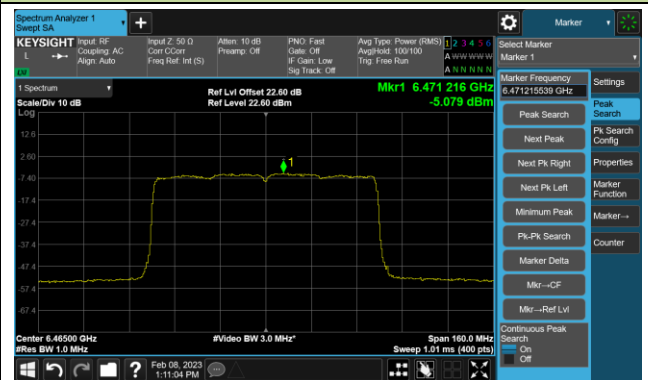

Channel 39 (6145MHz)

Channel 55 (6225MHz)

Channel 87 (6385MHz)

Channel 103 (6465MHz)

Channel 119 (6545MHz)

Channel 135 (6625MHz)

Channel 151 (6705MHz)

Channel 167 (6785MHz)

802.11ax-HE80 Power Spectral Density- Ant 0 (Nss = 4)

Channel 183 (6865MHz)

Channel 199 (6945MHz)

Channel 215 (7025MHz)

802.11ax-HE160 Power Spectral Density- Ant 0 (Nss = 4)

Channel 47 (6185MHz)

Channel 79 (6345MHz)