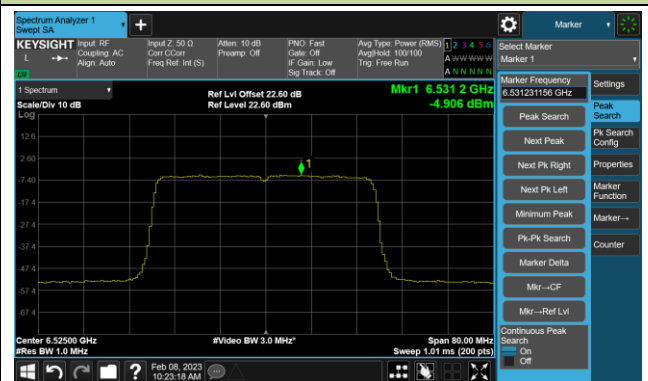

Channel 149 (6695MHz)

802.11ax-HE20 Power Spectral Density- Ant 0 (Nss = 4)

Channel 181 (6855MHz)

Channel 185 (6875MHz)

Channel 189 (6895MHz)

Channel 213 (7015MHz)

Channel 229 (7095MHz)

802.11ax-HE40 Power Spectral Density- Ant 0 (Nss = 4)

Channel 35 (6125MHz)

Channel 59 (6245MHz)

Channel 91 (6405MHz)

Channel 99 (6445MHz)

Channel 107 (6485MHz)

Channel 115 (6525MHz)

Channel 123 (6565MHz)

Channel 147 (6685MHz)

802.11ax-HE40 Power Spectral Density- Ant 0 (N_{ss} = 4)

Channel 179 (6845MHz)

Channel 187 (6885MHz)

Channel 195 (6925MHz)

Channel 211 (7005MHz)

Channel 227 (7085MHz)

802.11ax-HE80 Power Spectral Density- Ant 0 (Nss = 4)