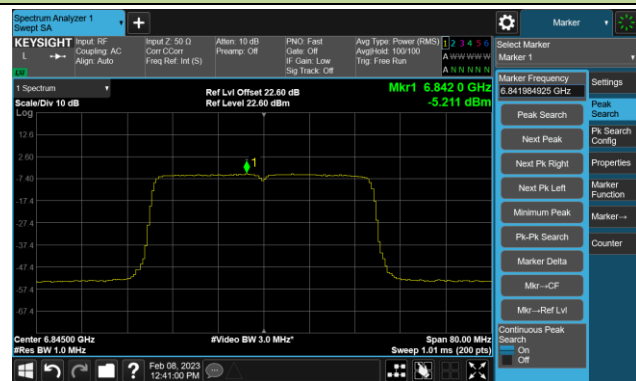

Channel 35 (6125MHz)

Channel 59 (6245MHz)

Channel 91 (6405MHz)

Channel 99 (6445MHz)

Channel 107 (6485MHz)

Channel 115 (6525MHz)

Channel 123 (6565MHz)

Channel 147 (6685MHz)

802.11ax-HE40 Power Spectral Density- Ant 0 (N_{ss} = 4)

Channel 179 (6845MHz)

Channel 187 (6885MHz)

Channel 195 (6925MHz)

Channel 211 (7005MHz)

Channel 227 (7085MHz)

802.11ax-HE80 Power Spectral Density- Ant 0 (Nss = 4)