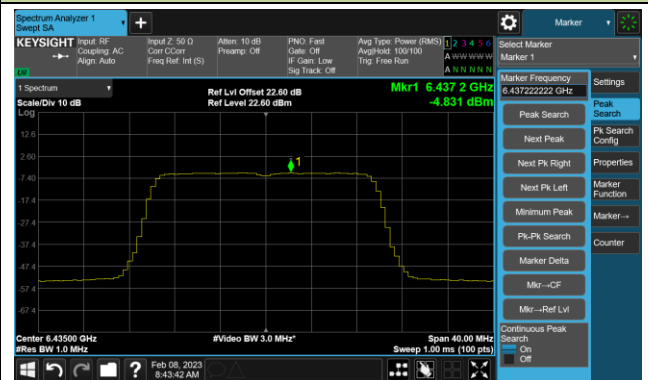

802.11ax-HE20 Power Spectral Density- Ant 0 (Nss = 4)

Channel 33 (6115MHz)

Channel 61 (6255MHz)

Channel 93 (6415MHz)

Channel 97 (6435MHz)

Channel 105 (6475MHz)

Channel 113 (6515MHz)

Channel 117 (6535MHz)

Channel 149 (6695MHz)

802.11ax-HE20 Power Spectral Density- Ant 0 (Nss = 4)

Channel 181 (6855MHz)

Channel 185 (6875MHz)

Channel 189 (6895MHz)

Channel 213 (7015MHz)

Channel 229 (7095MHz)

802.11ax-HE40 Power Spectral Density- Ant 0 (Nss = 4)