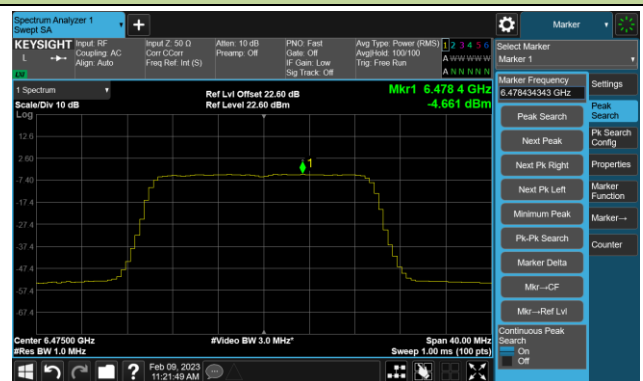

802.11ax-HE80 Power Spectral Density- Ant 0 (Nss = 4)

Channel 183 (6865MHz)

Channel 199 (6945MHz)

Channel 215 (7025MHz)

802.11ax-HE160 Power Spectral Density- Ant 0 (Nss = 4)

Channel 47 (6185MHz)

Channel 79 (6345MHz)

Channel 111 (6505MHz)

Channel 143 (6665MHz)

Channel 175 (6825MHz)

Channel 207 (6985MHz)

802.11be-EHT20 Power Spectral Density- Ant 0 (Nss = 4)

Channel 33 (6115MHz)

Channel 61 (6255MHz)

Channel 93 (6415MHz)

Channel 97 (6435MHz)

Channel 105 (6475MHz)

Channel 113 (6515MHz)

Channel 117 (6535MHz)

Channel 149 (6695MHz)

802.11be-EHT20 Power Spectral Density- Ant 0 (Nss = 4)

Channel 181 (6855MHz)

Channel 185 (6875MHz)