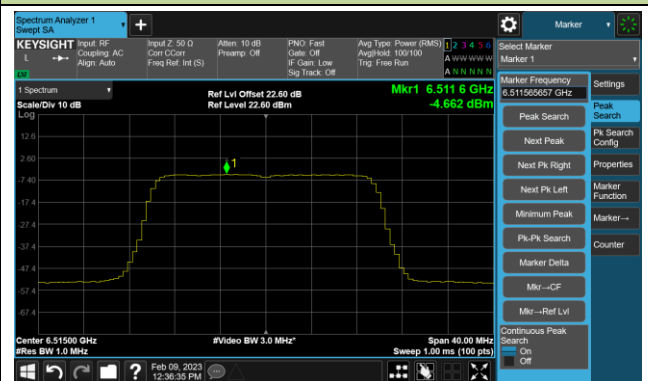

802.11ax-HE80 Power Spectral Density- Ant 0 (Nss = 4)

Channel 183 (6865MHz)

Channel 199 (6945MHz)

Channel 215 (7025MHz)

802.11ax-HE160 Power Spectral Density- Ant 0 (Nss = 4)

Channel 47 (6185MHz)

Channel 79 (6345MHz)

Channel 111 (6505MHz)

Channel 143 (6665MHz)

Channel 175 (6825MHz)

Channel 207 (6985MHz)

802.11be-EHT20 Power Spectral Density- Ant 0 (Nss = 4)

Channel 33 (6115MHz)

Channel 61 (6255MHz)

Channel 93 (6415MHz)

Channel 97 (6435MHz)

Channel 105 (6475MHz)

Channel 113 (6515MHz)

Channel 117 (6535MHz)

Channel 149 (6695MHz)

802.11be-EHT20 Power Spectral Density- Ant 0 (Nss = 4)

Channel 181 (6855MHz)

Channel 185 (6875MHz)