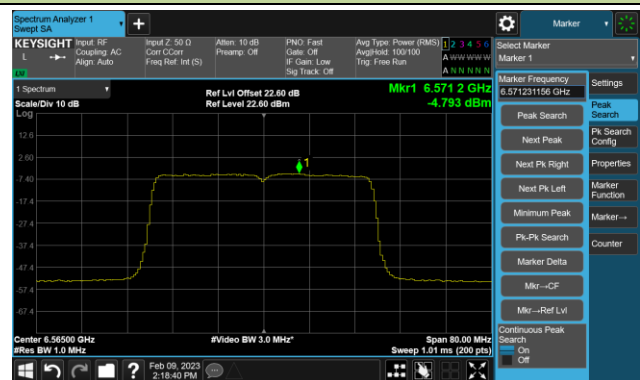

Channel 189 (6895MHz)

Channel 213 (7015MHz)

Channel 229 (7095MHz)

802.11be-EHT40 Power Spectral Density- Ant 0 (Nss = 4)

Channel 35 (6125MHz)

Channel 59 (6245MHz)

Channel 91 (6405MHz)

Channel 99 (6445MHz)

Channel 107 (6485MHz)

Channel 115 (6525MHz)

Channel 123 (6565MHz)

Channel 147 (6685MHz)

802.11be-EHT40 Power Spectral Density- Ant 0 (Nss = 4)

Channel 179 (6845MHz)

Channel 187 (6885MHz)

Channel 195 (6925MHz)