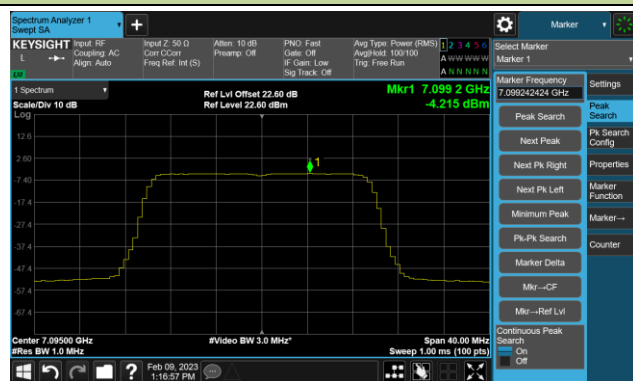

Channel 97 (6435MHz)

Channel 105 (6475MHz)

Channel 113 (6515MHz)

Channel 117 (6535MHz)

Channel 149 (6695MHz)

802.11be-EHT20 Power Spectral Density- Ant 0 (Nss = 4)

Channel 181 (6855MHz)

Channel 185 (6875MHz)

Channel 189 (6895MHz)

Channel 213 (7015MHz)

Channel 229 (7095MHz)

802.11be-EHT40 Power Spectral Density- Ant 0 (Nss = 4)

Channel 35 (6125MHz)

Channel 59 (6245MHz)

Channel 91 (6405MHz)

Channel 99 (6445MHz)