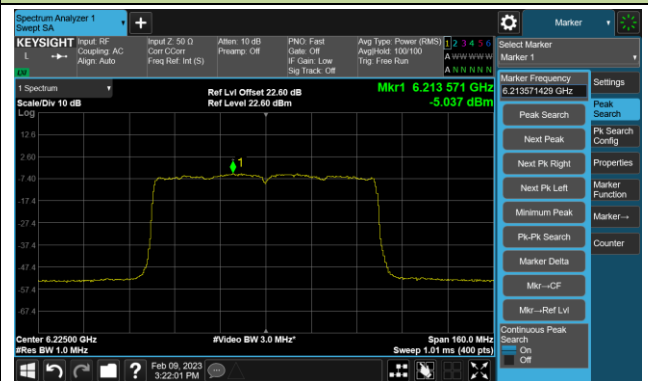

Channel 211 (7005MHz)

Channel 227 (7085MHz)

802.11be-EHT80 Power Spectral Density- Ant 0 (Nss = 4)

Channel 39 (6145MHz)

Channel 55 (6225MHz)

Channel 87 (6385MHz)

Channel 103 (6465MHz)

Channel 119 (6545MHz)

Channel 135 (6625MHz)

Channel 151 (6705MHz)

Channel 167 (6785MHz)

802.11be-EHT80 Power Spectral Density- Ant 0 (Nss = 4)

Channel 183 (6865MHz)

Channel 199 (6945MHz)

Channel 215 (7025MHz)