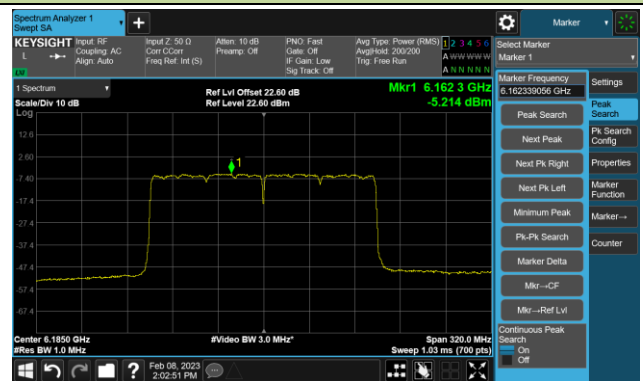

802.11ax-HE80 Power Spectral Density- Ant 0 (Nss = 4)

Channel 183 (6865MHz)

Channel 199 (6945MHz)

Channel 215 (7025MHz)

802.11ax-HE160 Power Spectral Density- Ant 0 (Nss = 4)

Channel 47 (6185MHz)

Channel 79 (6345MHz)