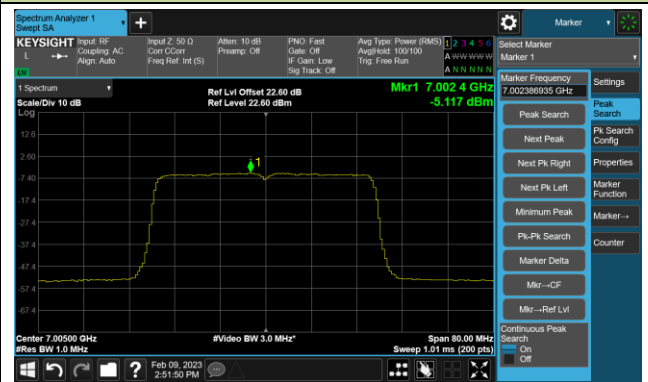

Channel 107 (6485MHz)

Channel 115 (6525MHz)

Channel 123 (6565MHz)

Channel 147 (6685MHz)

802.11be-EHT40 Power Spectral Density- Ant 0 (Nss = 4)

Channel 179 (6845MHz)

Channel 187 (6885MHz)

Channel 195 (6925MHz)

Channel 211 (7005MHz)

Channel 227 (7085MHz)

802.11be-EHT80 Power Spectral Density- Ant 0 (Nss = 4)

Channel 39 (6145MHz)

Channel 55 (6225MHz)

Channel 87 (6385MHz)

Channel 103 (6465MHz)

Channel 119 (6545MHz)