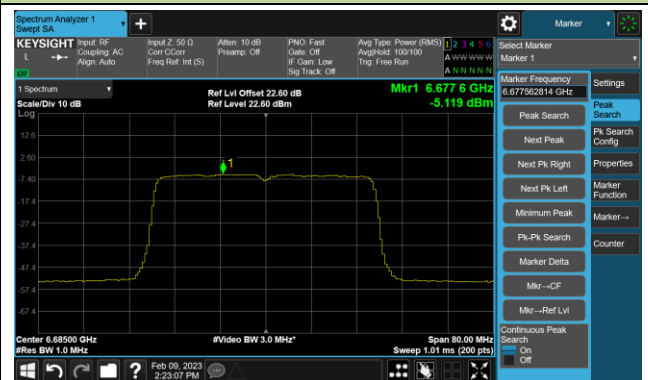

Channel 189 (6895MHz)

Channel 213 (7015MHz)

Channel 229 (7095MHz)

802.11be-EHT40 Power Spectral Density- Ant 0 (Nss = 4)

Channel 35 (6125MHz)

Channel 59 (6245MHz)

Channel 91 (6405MHz)

Channel 99 (6445MHz)

Channel 107 (6485MHz)

Channel 115 (6525MHz)

Channel 123 (6565MHz)

Channel 147 (6685MHz)

802.11be-EHT40 Power Spectral Density- Ant 0 (Nss = 4)

Channel 179 (6845MHz)

Channel 187 (6885MHz)

Channel 195 (6925MHz)

Channel 211 (7005MHz)

Channel 227 (7085MHz)

802.11be-EHT80 Power Spectral Density- Ant 0 (Nss = 4)

Channel 39 (6145MHz)

Channel 55 (6225MHz)

Channel 87 (6385MHz)

Channel 103 (6465MHz)

Channel 119 (6545MHz)