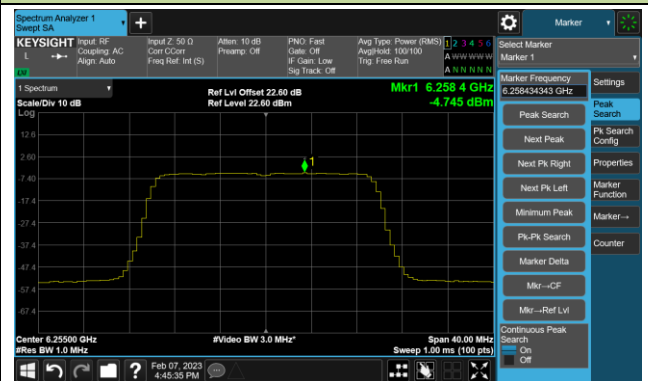

802.11ax-HE20 Power Spectral Density- Ant 0 (Nss = 4)

Channel 33 (6115MHz)

Channel 61 (6255MHz)

Channel 93 (6415MHz)

Channel 97 (6435MHz)

Channel 105 (6475MHz)

Channel 113 (6515MHz)

Channel 117 (6535MHz)

Channel 149 (6695MHz)

802.11ax-HE20 Power Spectral Density- Ant 0 (Nss = 4)

Channel 181 (6855MHz)

Channel 185 (6875MHz)

Channel 189 (6895MHz)

Channel 213 (7015MHz)

Channel 229 (7095MHz)

802.11ax-HE40 Power Spectral Density- Ant 0 (Nss = 4)