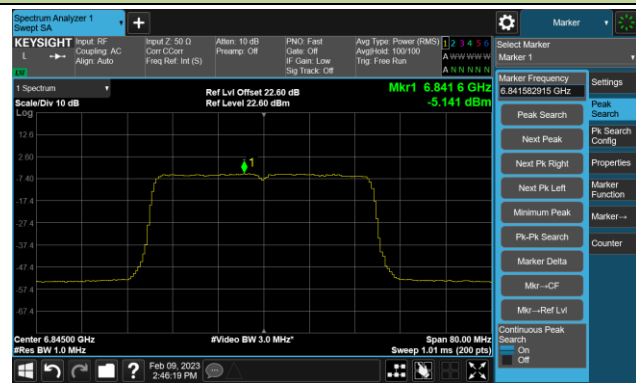

Channel 107 (6485MHz)

Channel 115 (6525MHz)

Channel 123 (6565MHz)

Channel 147 (6685MHz)

802.11be-EHT40 Power Spectral Density- Ant 0 (Nss = 4)

Channel 179 (6845MHz)

Channel 187 (6885MHz)

Channel 195 (6925MHz)

Channel 211 (7005MHz)

Channel 227 (7085MHz)

802.11be-EHT80 Power Spectral Density- Ant 0 (Nss = 4)

Channel 39 (6145MHz)

Channel 55 (6225MHz)

Channel 87 (6385MHz)

Channel 103 (6465MHz)

Channel 119 (6545MHz)