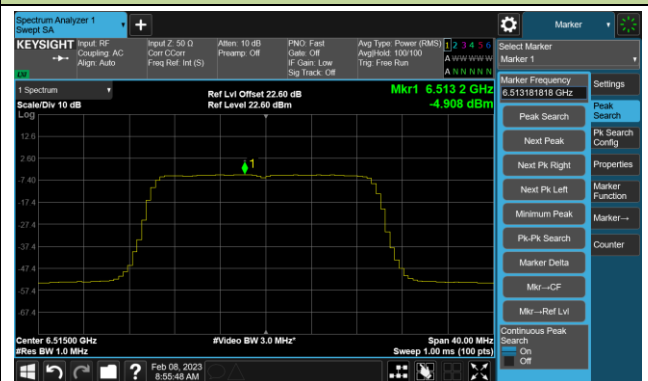

802.11ax-HE20 Power Spectral Density- Ant 0 (Nss = 4)

Channel 33 (6115MHz)

Channel 61 (6255MHz)

Channel 93 (6415MHz)

Channel 97 (6435MHz)

Channel 105 (6475MHz)

Channel 113 (6515MHz)

Channel 117 (6535MHz)

Channel 149 (6695MHz)

802.11ax-HE20 Power Spectral Density- Ant 0 (Nss = 4)

Channel 181 (6855MHz)

Channel 185 (6875MHz)

Channel 189 (6895MHz)

Channel 213 (7015MHz)

Channel 229 (7095MHz)

802.11ax-HE40 Power Spectral Density- Ant 0 (Nss = 4)