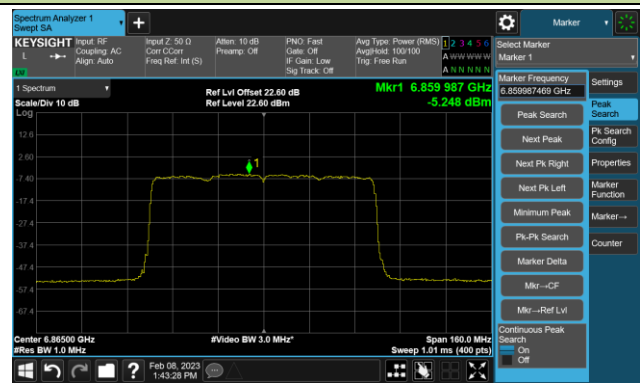

Channel 39 (6145MHz)

Channel 55 (6225MHz)

Channel 87 (6385MHz)

Channel 103 (6465MHz)

Channel 119 (6545MHz)

Channel 135 (6625MHz)

Channel 151 (6705MHz)

Channel 167 (6785MHz)

802.11ax-HE80 Power Spectral Density- Ant 0 (Nss = 4)

Channel 183 (6865MHz)

Channel 199 (6945MHz)

Channel 215 (7025MHz)

802.11ax-HE160 Power Spectral Density- Ant 0 (Nss = 4)

Channel 47 (6185MHz)

Channel 79 (6345MHz)