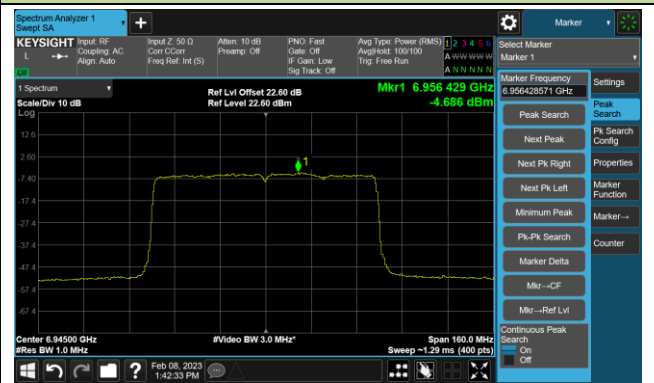

Channel 39 (6145MHz)

Channel 55 (6225MHz)

Channel 87 (6385MHz)

Channel 103 (6465MHz)

Channel 119 (6545MHz)

Channel 135 (6625MHz)

Channel 151 (6705MHz)

Channel 167 (6785MHz)

802.11ax-HE80 Power Spectral Density- Ant 0 (Nss = 4)

Channel 183 (6865MHz)

Channel 199 (6945MHz)

Channel 215 (7025MHz)

802.11ax-HE160 Power Spectral Density- Ant 0 (Nss = 4)

Channel 47 (6185MHz)

Channel 79 (6345MHz)