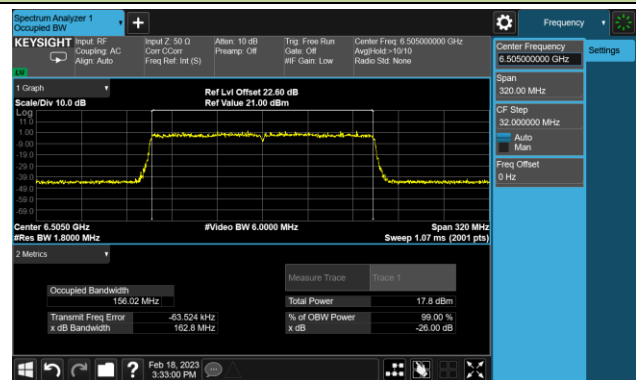

802.11be-EHT80 26dB Bandwidth

Channel 183 (6865MHz)

Channel 199 (6945MHz)

Channel 215 (7025MHz)

802.11be-EHT160 26dB Bandwidth

Channel 47 (6185MHz)

Channel 79 (6345MHz)

Channel 111 (6505MHz)

Channel 143 (6665MHz)

Channel 175 (6825MHz)

Channel 207 (6985MHz)

802.11be-EHT320 26dB Bandwidth

Channel 63 (6265MHz)

Channel 95 (6425MHz)

Channel 127 (6585MHz)

Channel 159 (6745MHz)