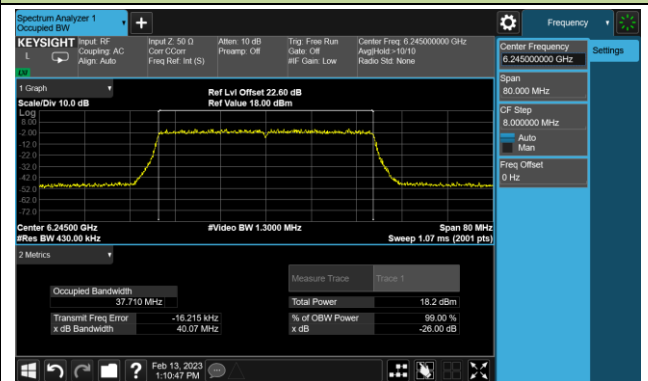

Channel 59 (6245MHz)