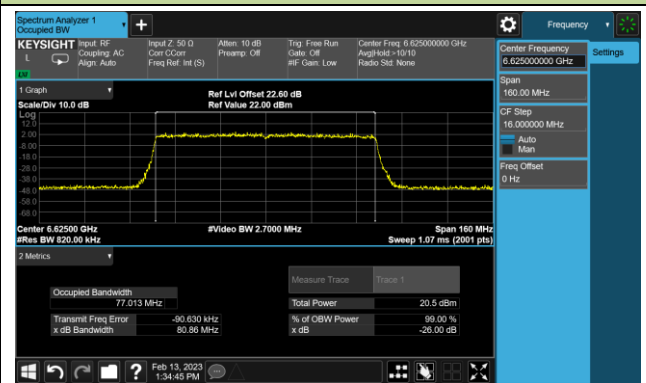

Channel 55 (6225MHz)

Channel 87 (6385MHz)

Channel 103 (6465MHz)

Channel 119 (6545MHz)

Channel 135 (6625MHz)

Channel 151 (6705MHz)

Channel 167 (6785MHz)

802.11ax-HE80 26dB Bandwidth