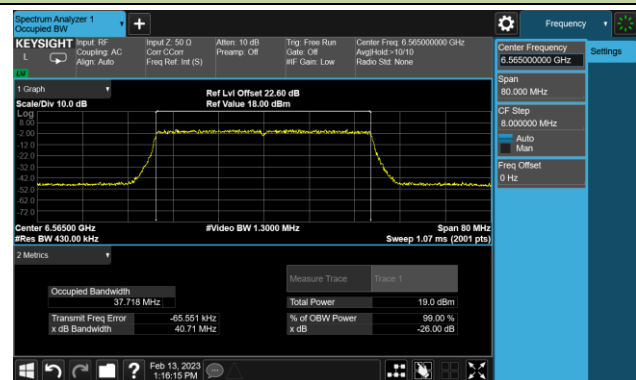

Channel 35 (6125MHz)

Channel 59 (6245MHz)

Channel 91 (6405MHz)

Channel 99 (6445MHz)

Channel 107 (6485MHz)

Channel 115 (6525MHz)

Channel 123 (6565MHz)

Channel 147 (6685MHz)

802.11ax-HE40 26dB Bandwidth

Channel 179 (6845MHz)

Channel 187 (6885MHz)

Channel 195 (6925MHz)

Channel 211 (7005MHz)

Channel 227 (7085MHz)

802.11ax-HE80 26dB Bandwidth

Channel 39 (6145MHz)