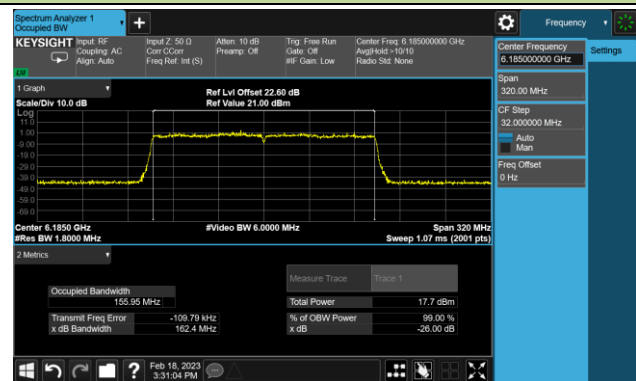

802.11be-EHT80 26dB Bandwidth

Channel 183 (6865MHz)

Channel 199 (6945MHz)

Channel 215 (7025MHz)

802.11be-EHT160 26dB Bandwidth

Channel 47 (6185MHz)

Channel 79 (6345MHz)

Channel 111 (6505MHz)

Channel 143 (6665MHz)

Channel 175 (6825MHz)

Channel 207 (6985MHz)

802.11be-EHT320 26dB Bandwidth

Channel 63 (6265MHz)

Channel 95 (6425MHz)

Channel 127 (6585MHz)

Channel 159 (6745MHz)