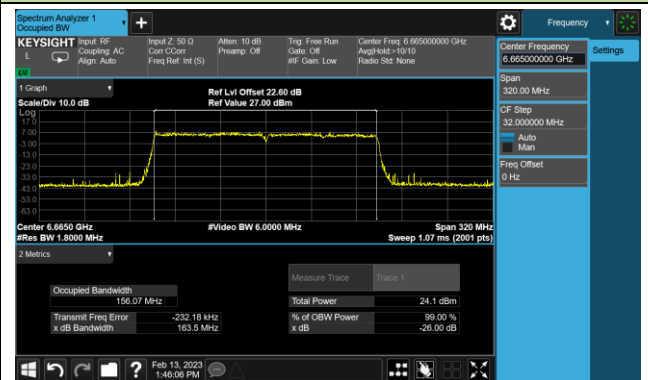

Channel 183 (6865MHz)

Channel 199 (6945MHz)

Channel 215 (7025MHz)

802.11ax-HE160 26dB Bandwidth

Channel 47 (6185MHz)

Channel 79 (6345MHz)

Channel 111 (6505MHz)

Channel 143 (6665MHz)