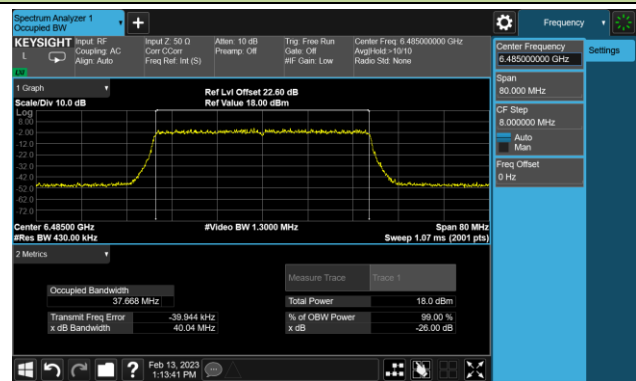

Channel 35 (6125MHz)

Channel 59 (6245MHz)

Channel 91 (6405MHz)

Channel 99 (6445MHz)

Channel 107 (6485MHz)

Channel 115 (6525MHz)

Channel 123 (6565MHz)

Channel 147 (6685MHz)