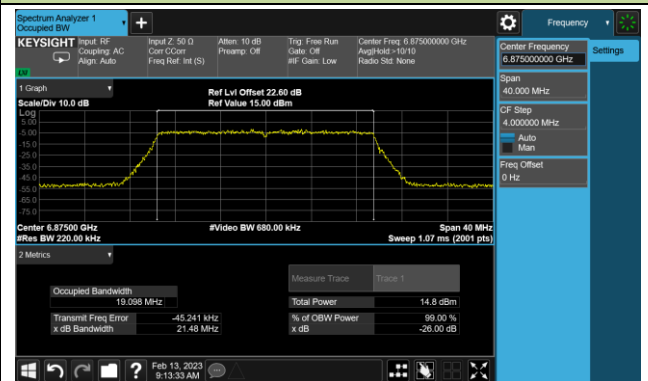

Channel 149 (6695MHz)

802.11ax-HE20 26dB Bandwidth

Channel 181 (6855MHz)

Channel 185 (6875MHz)

Channel 189 (6895MHz)

Channel 213 (7015MHz)

Channel 229 (7095MHz)

802.11ax-HE40 26dB Bandwidth