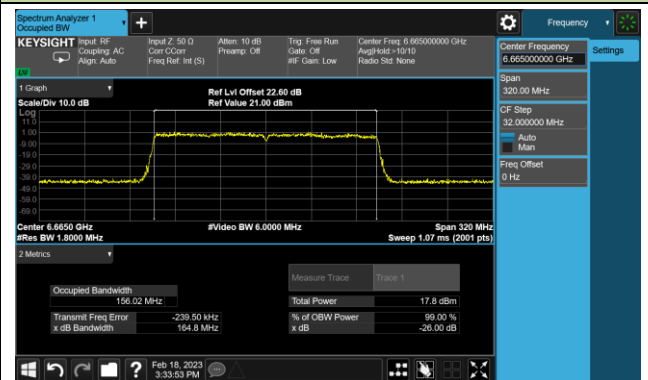

802.11be-EHT80 26dB Bandwidth

Channel 183 (6865MHz)

Channel 199 (6945MHz)

Channel 215 (7025MHz)

802.11be-EHT160 26dB Bandwidth

Channel 47 (6185MHz)

Channel 79 (6345MHz)

Channel 111 (6505MHz)

Channel 143 (6665MHz)

Channel 175 (6825MHz)

Channel 207 (6985MHz)

802.11be-EHT320 26dB Bandwidth

Channel 63 (6265MHz)

Channel 95 (6425MHz)

Channel 127 (6585MHz)

Channel 159 (6745MHz)