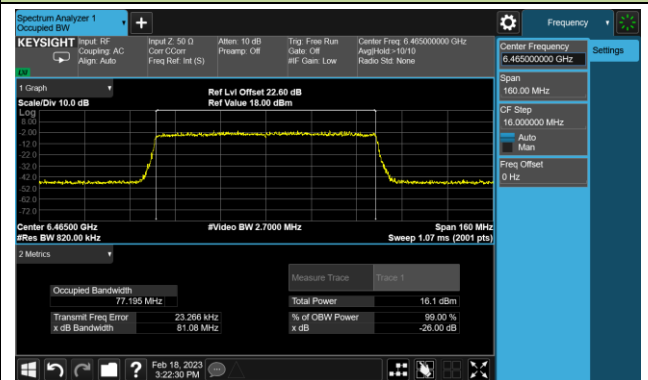

Channel 147 (6685MHz)

802.11be-EHT40 26dB Bandwidth

Channel 179 (6845MHz)

Channel 187 (6885MHz)

Channel 195 (6925MHz)

Channel 211 (7005MHz)

Channel 227 (7085MHz)

802.11be-EHT80 26dB Bandwidth

Channel 39 (6145MHz)

Channel 55 (6225MHz)

Channel 87 (6385MHz)

Channel 103 (6465MHz)

Channel 119 (6545MHz)

Channel 135 (6625MHz)

Channel 151 (6705MHz)

Channel 167 (6785MHz)

802.11be-EHT80 26dB Bandwidth

Channel 183 (6865MHz)

Channel 199 (6945MHz)

Channel 215 (7025MHz)

802.11be-EHT160 26dB Bandwidth

Channel 47 (6185MHz)

Channel 79 (6345MHz)

Channel 111 (6505MHz)