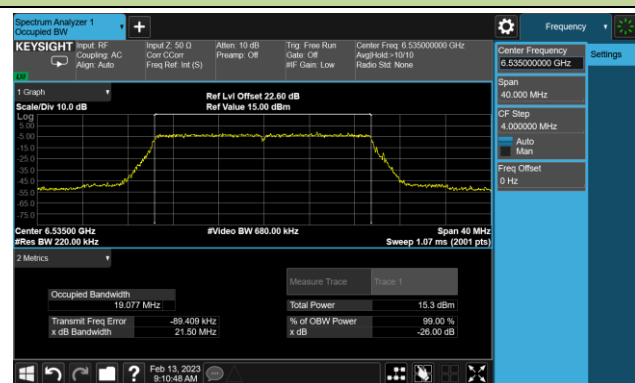

802.11ax-HE20 26dB Bandwidth

Channel 33 (6115MHz)

Channel 61 (6255MHz)

Channel 93 (6415MHz)

Channel 97 (6435MHz)

Channel 105 (6475MHz)

Channel 113 (6515MHz)

Channel 117 (6535MHz)

Channel 149 (6695MHz)

802.11ax-HE20 26dB Bandwidth

Channel 181 (6855MHz)

Channel 185 (6875MHz)

Channel 189 (6895MHz)

Channel 213 (7015MHz)

Channel 229 (7095MHz)

802.11ax-HE40 26dB Bandwidth