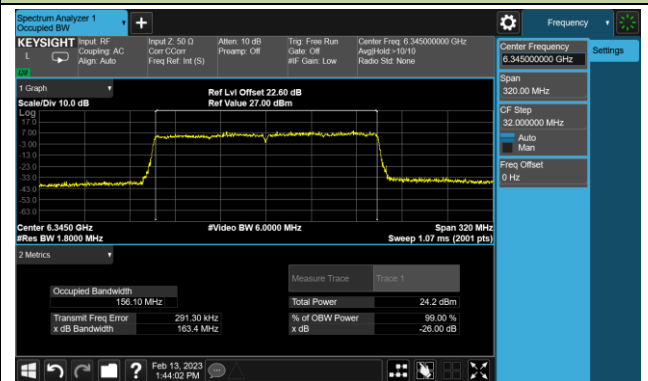

Channel 183 (6865MHz)

Channel 199 (6945MHz)

Channel 215 (7025MHz)

802.11ax-HE160 26dB Bandwidth

Channel 47 (6185MHz)

Channel 79 (6345MHz)

Channel 111 (6505MHz)

Channel 143 (6665MHz)