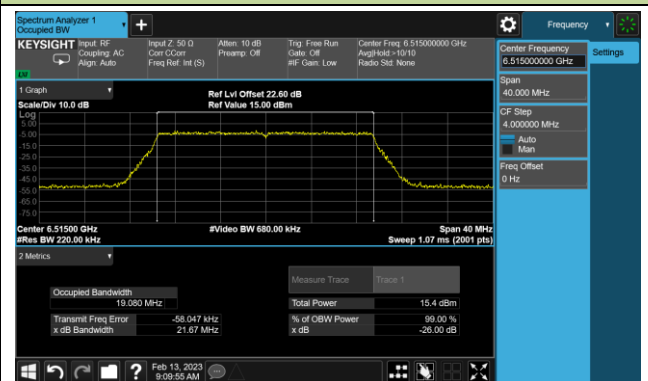

802.11ax-HE20 26dB Bandwidth

Channel 33 (6115MHz)

Channel 61 (6255MHz)

Channel 93 (6415MHz)

Channel 97 (6435MHz)

Channel 105 (6475MHz)

Channel 113 (6515MHz)

Channel 117 (6535MHz)

Channel 149 (6695MHz)

802.11ax-HE20 26dB Bandwidth

Channel 181 (6855MHz)

Channel 185 (6875MHz)

Channel 189 (6895MHz)

Channel 213 (7015MHz)

Channel 229 (7095MHz)

802.11ax-HE40 26dB Bandwidth