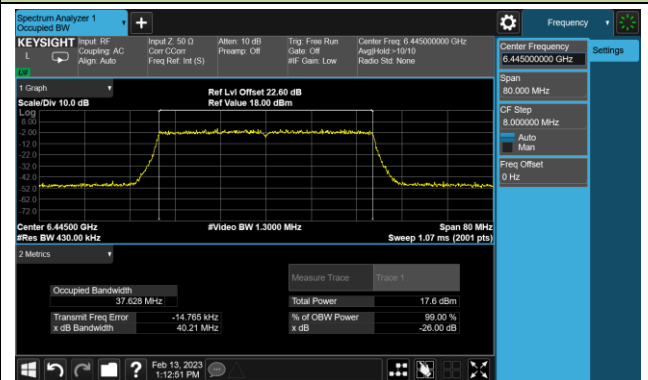

Channel 35 (6125MHz)

Channel 59 (6245MHz)

Channel 91 (6405MHz)

Channel 99 (6445MHz)

Channel 107 (6485MHz)

Channel 115 (6525MHz)

Channel 123 (6565MHz)

Channel 147 (6685MHz)