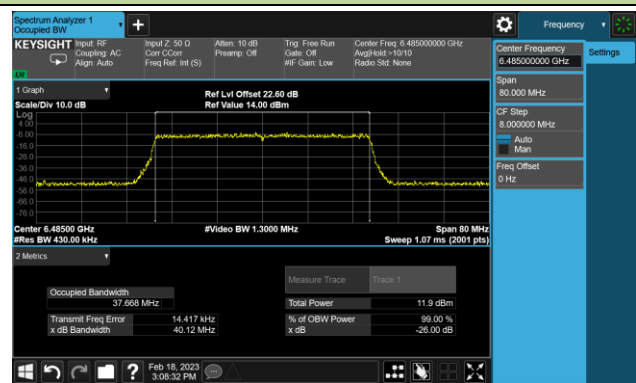

802.11be-EHT40 26dB Bandwidth

Channel 35 (6125MHz)

Channel 59 (6245MHz)

Channel 91 (6405MHz)

Channel 99 (6445MHz)

Channel 107 (6485MHz)

Channel 115 (6525MHz)

Channel 123 (6565MHz)

Channel 147 (6685MHz)

802.11be-EHT40 26dB Bandwidth

Channel 179 (6845MHz)

Channel 187 (6885MHz)

Channel 195 (6925MHz)

Channel 211 (7005MHz)

Channel 227 (7085MHz)

802.11be-EHT80 26dB Bandwidth