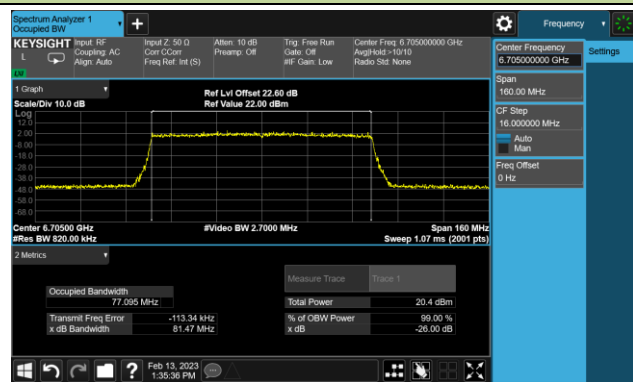

Channel 55 (6225MHz)

Channel 87 (6385MHz)

Channel 103 (6465MHz)

Channel 119 (6545MHz)

Channel 135 (6625MHz)

Channel 151 (6705MHz)

Channel 167 (6785MHz)

802.11ax-HE80 26dB Bandwidth