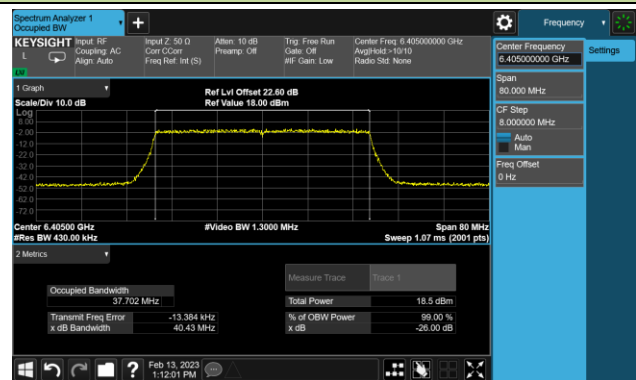

Channel 91 (6405MHz)