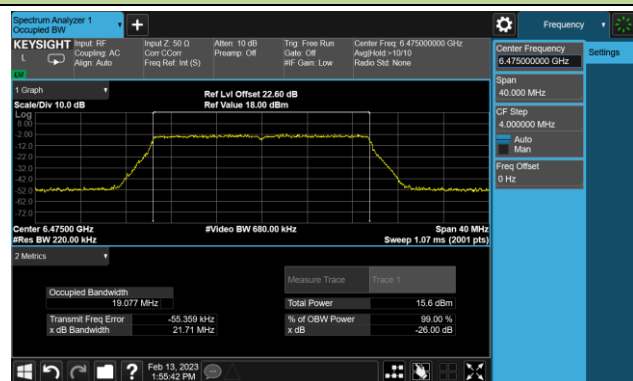

Channel 175 (6825MHz)

Channel 207 (6985MHz)

802.11be-EHT20 26dB Bandwidth

Channel 33 (6115MHz)

Channel 61 (6255MHz)

Channel 93 (6415MHz)

Channel 97 (6435MHz)

Channel 105 (6475MHz)