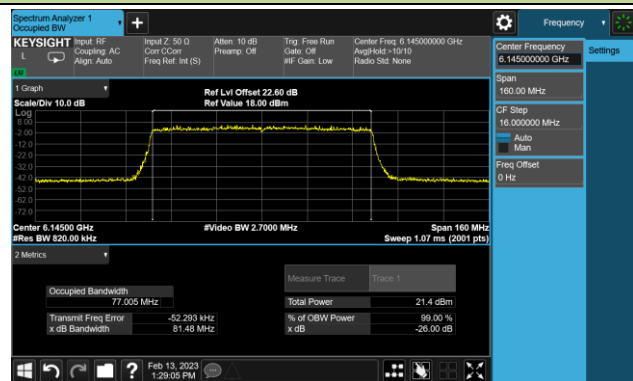

802.11ax-HE40 26dB Bandwidth

Channel 179 (6845MHz)

Channel 187 (6885MHz)

Channel 195 (6925MHz)

Channel 211 (7005MHz)

Channel 227 (7085MHz)

802.11ax-HE80 26dB Bandwidth

Channel 39 (6145MHz)