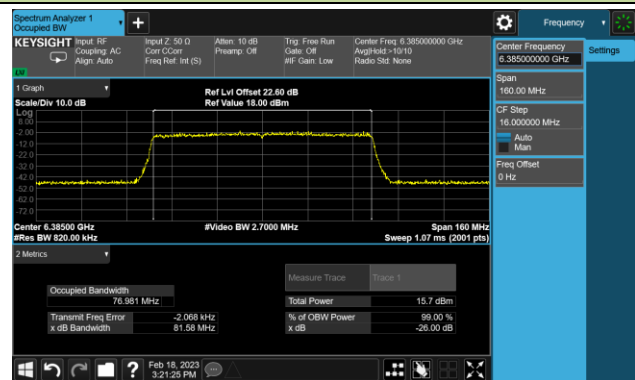

Channel 87 (6385MHz)