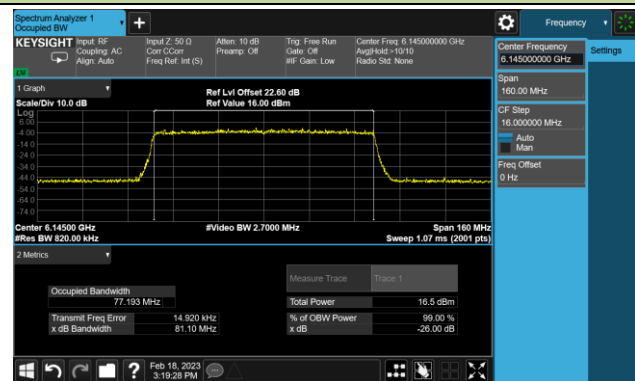

802.11be-EHT80 26dB Bandwidth

Channel 39 (6145MHz)