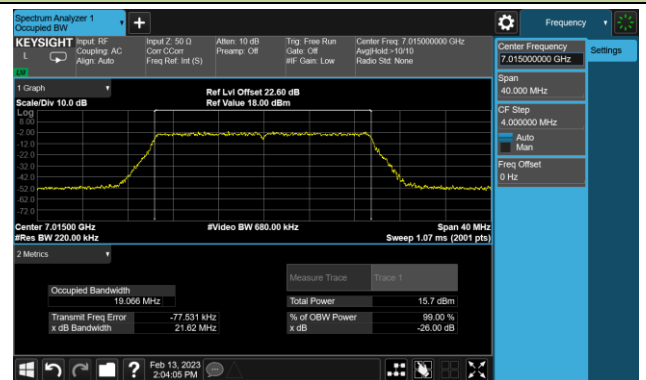

Channel 113 (6515MHz)

Channel 117 (6535MHz)

Channel 149 (6695MHz)

802.11be-EHT20 26dB Bandwidth

Channel 181 (6855MHz)

Channel 185 (6875MHz)

Channel 189 (6895MHz)

Channel 213 (7015MHz)

Channel 229 (7095MHz)