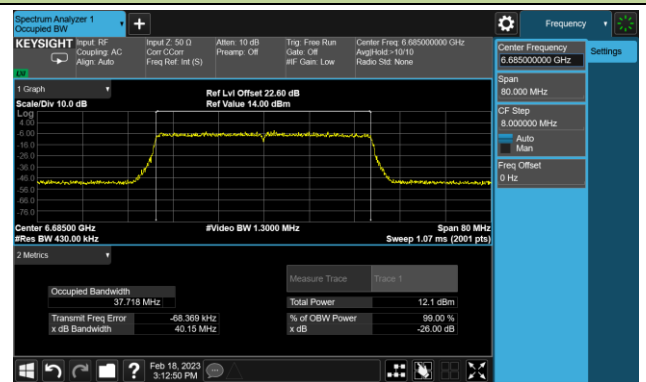

802.11be-EHT40 26dB Bandwidth

Channel 35 (6125MHz)

Channel 59 (6245MHz)

Channel 91 (6405MHz)

Channel 99 (6445MHz)

Channel 107 (6485MHz)

Channel 115 (6525MHz)

Channel 123 (6565MHz)

Channel 147 (6685MHz)

802.11be-EHT40 26dB Bandwidth

Channel 179 (6845MHz)

Channel 187 (6885MHz)

Channel 195 (6925MHz)

Channel 211 (7005MHz)

Channel 227 (7085MHz)

802.11be-EHT80 26dB Bandwidth