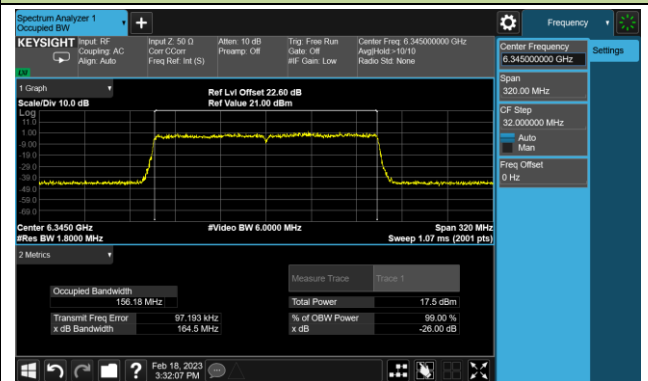

802.11be-EHT80 26dB Bandwidth

Channel 183 (6865MHz)

Channel 199 (6945MHz)

Channel 215 (7025MHz)

802.11be-EHT160 26dB Bandwidth

Channel 47 (6185MHz)

Channel 79 (6345MHz)

Channel 111 (6505MHz)

Channel 143 (6665MHz)

Channel 175 (6825MHz)

Channel 207 (6985MHz)

802.11be-EHT320 26dB Bandwidth

Channel 63 (6265MHz)

Channel 95 (6425MHz)

Channel 127 (6585MHz)

Channel 159 (6745MHz)