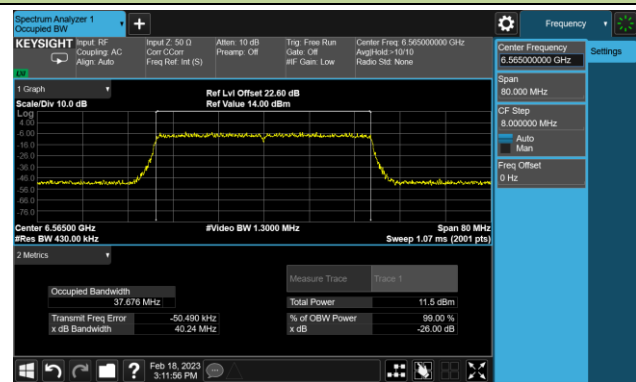

802.11be-EHT40 26dB Bandwidth

Channel 35 (6125MHz)

Channel 59 (6245MHz)

Channel 91 (6405MHz)

Channel 99 (6445MHz)

Channel 107 (6485MHz)

Channel 115 (6525MHz)

Channel 123 (6565MHz)

Channel 147 (6685MHz)

802.11be-EHT40 26dB Bandwidth

Channel 179 (6845MHz)

Channel 187 (6885MHz)

Channel 195 (6925MHz)

Channel 211 (7005MHz)

Channel 227 (7085MHz)

802.11be-EHT80 26dB Bandwidth