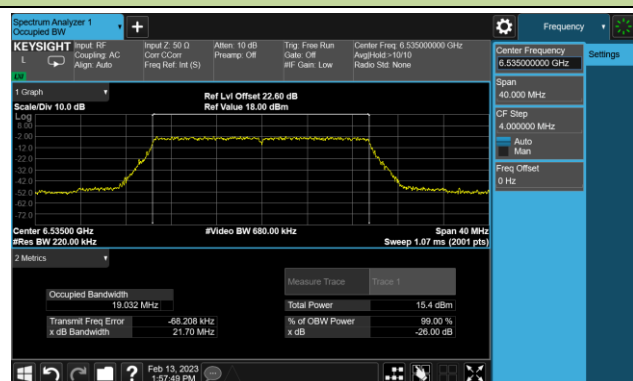

Channel 175 (6825MHz)

Channel 207 (6985MHz)

802.11be-EHT20 26dB Bandwidth

Channel 33 (6115MHz)

Channel 61 (6255MHz)

Channel 93 (6415MHz)

Channel 97 (6435MHz)

Channel 105 (6475MHz)

Channel 113 (6515MHz)

Channel 117 (6535MHz)

Channel 149 (6695MHz)

802.11be-EHT20 26dB Bandwidth

Channel 181 (6855MHz)

Channel 185 (6875MHz)

Channel 189 (6895MHz)

Channel 213 (7015MHz)