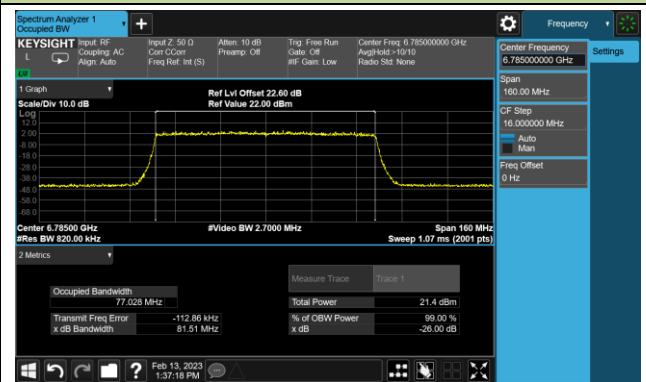

Channel 55 (6225MHz)

Channel 87 (6385MHz)

Channel 103 (6465MHz)

Channel 119 (6545MHz)

Channel 135 (6625MHz)

Channel 151 (6705MHz)

Channel 167 (6785MHz)

802.11ax-HE80 26dB Bandwidth