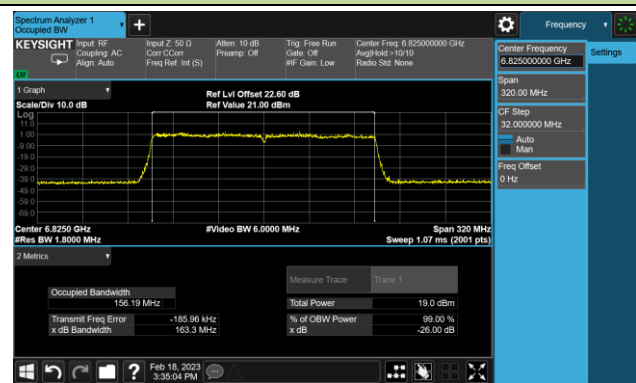

802.11be-EHT80 26dB Bandwidth

Channel 183 (6865MHz)

Channel 199 (6945MHz)

Channel 215 (7025MHz)

802.11be-EHT160 26dB Bandwidth

Channel 47 (6185MHz)

Channel 79 (6345MHz)

Channel 111 (6505MHz)

Channel 143 (6665MHz)

Channel 175 (6825MHz)

Channel 207 (6985MHz)

802.11be-EHT320 26dB Bandwidth

Channel 63 (6265MHz)

Channel 95 (6425MHz)

Channel 127 (6585MHz)

Channel 159 (6745MHz)