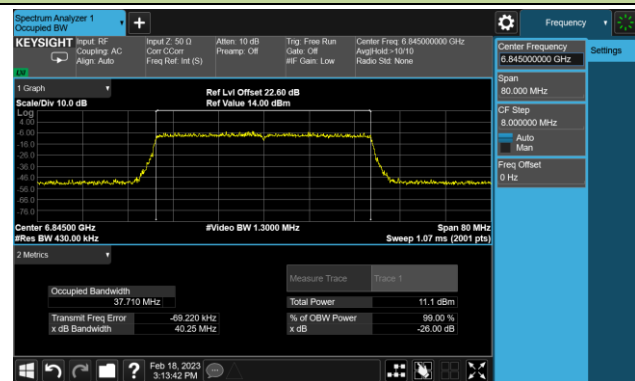

802.11be-EHT40 26dB Bandwidth

Channel 35 (6125MHz)

Channel 59 (6245MHz)

Channel 91 (6405MHz)

Channel 99 (6445MHz)

Channel 107 (6485MHz)

Channel 115 (6525MHz)

Channel 123 (6565MHz)

Channel 147 (6685MHz)

802.11be-EHT40 26dB Bandwidth

Channel 179 (6845MHz)

Channel 187 (6885MHz)

Channel 195 (6925MHz)

Channel 211 (7005MHz)

Channel 227 (7085MHz)

802.11be-EHT80 26dB Bandwidth