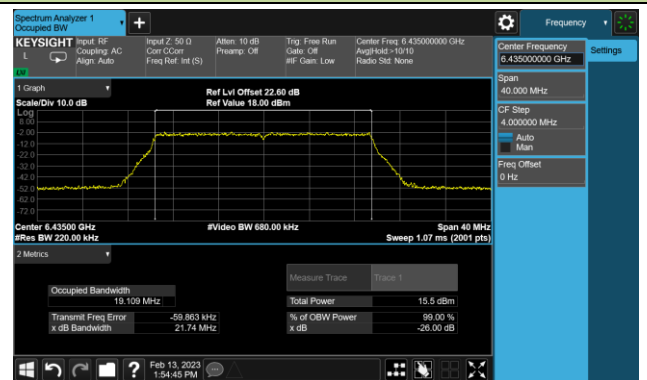

Channel 175 (6825MHz)

Channel 207 (6985MHz)

802.11be-EHT20 26dB Bandwidth

Channel 33 (6115MHz)

Channel 61 (6255MHz)

Channel 93 (6415MHz)

Channel 97 (6435MHz)

Channel 105 (6475MHz)