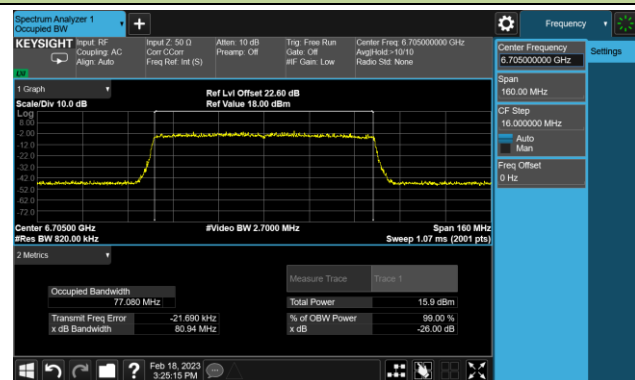

Channel 147 (6685MHz)

802.11be-EHT40 26dB Bandwidth

Channel 179 (6845MHz)

Channel 187 (6885MHz)

Channel 195 (6925MHz)

Channel 211 (7005MHz)

Channel 227 (7085MHz)

802.11be-EHT80 26dB Bandwidth

Channel 39 (6145MHz)

Channel 55 (6225MHz)

Channel 87 (6385MHz)

Channel 103 (6465MHz)

Channel 119 (6545MHz)

Channel 135 (6625MHz)

Channel 151 (6705MHz)

Channel 167 (6785MHz)

802.11be-EHT80 26dB Bandwidth

Channel 183 (6865MHz)

Channel 199 (6945MHz)

Channel 215 (7025MHz)

802.11be-EHT160 26dB Bandwidth

Channel 47 (6185MHz)

Channel 79 (6345MHz)

Channel 111 (6505MHz)