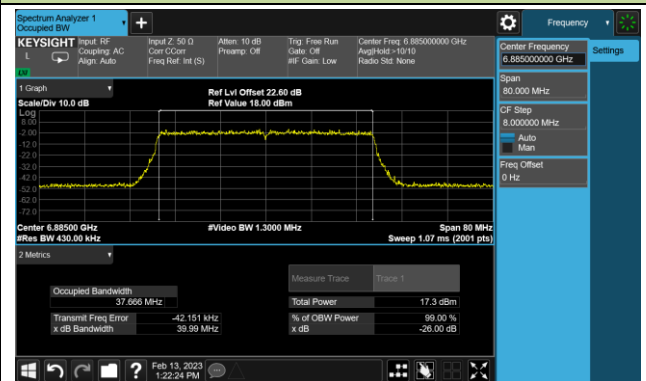

Channel 187 (6885MHz)