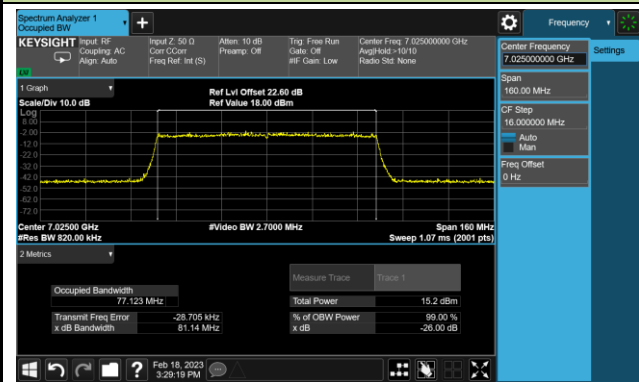

802.11be-EHT80 26dB Bandwidth

Channel 183 (6865MHz)

Channel 199 (6945MHz)

Channel 215 (7025MHz)

802.11be-EHT160 26dB Bandwidth

Channel 47 (6185MHz)

Channel 79 (6345MHz)

Channel 111 (6505MHz)

Channel 143 (6665MHz)

Channel 175 (6825MHz)

Channel 207 (6985MHz)

802.11be-EHT320 26dB Bandwidth

Channel 63 (6265MHz)

Channel 95 (6425MHz)

Channel 127 (6585MHz)

Channel 159 (6745MHz)