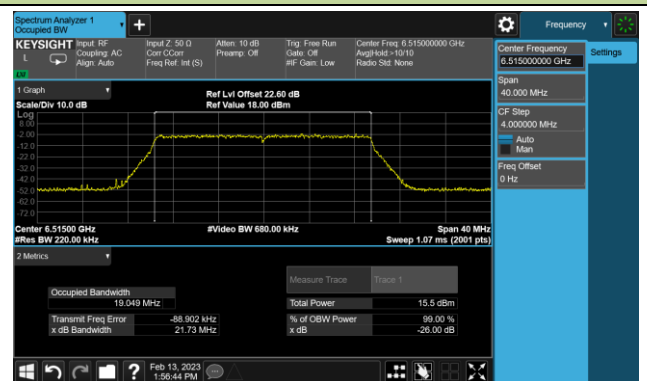

Channel 113 (6515MHz)