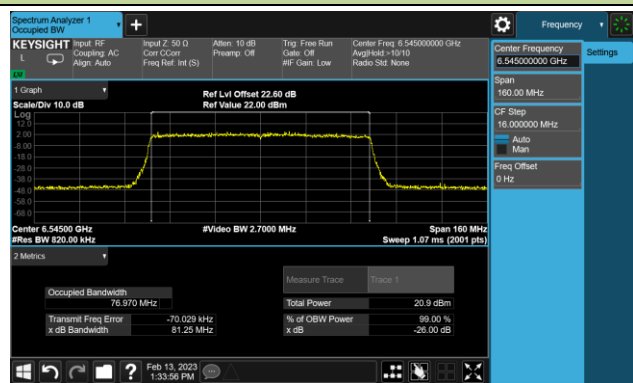

Channel 55 (6225MHz)

Channel 87 (6385MHz)

Channel 103 (6465MHz)

Channel 119 (6545MHz)

Channel 135 (6625MHz)

Channel 151 (6705MHz)

Channel 167 (6785MHz)

802.11ax-HE80 26dB Bandwidth