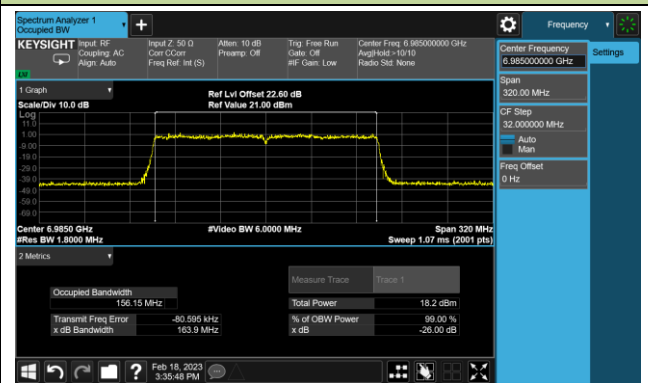

802.11be-EHT80 26dB Bandwidth

Channel 183 (6865MHz)

Channel 199 (6945MHz)

Channel 215 (7025MHz)

802.11be-EHT160 26dB Bandwidth

Channel 47 (6185MHz)

Channel 79 (6345MHz)

Channel 111 (6505MHz)

Channel 143 (6665MHz)

Channel 175 (6825MHz)

Channel 207 (6985MHz)

802.11be-EHT320 26dB Bandwidth

Channel 63 (6265MHz)

Channel 95 (6425MHz)

Channel 127 (6585MHz)

Channel 159 (6745MHz)