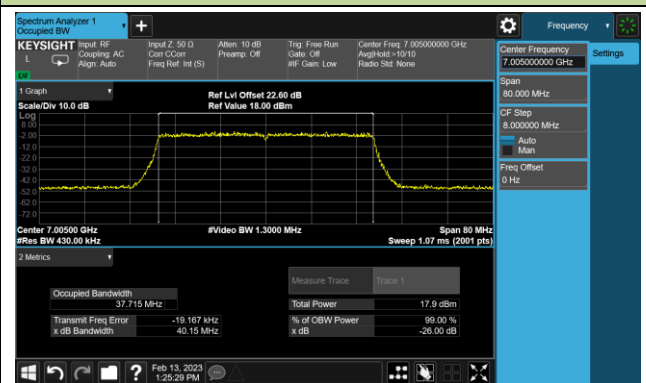

802.11ax-HE40 26dB Bandwidth

Channel 179 (6845MHz)

Channel 187 (6885MHz)

Channel 195 (6925MHz)

Channel 211 (7005MHz)

Channel 227 (7085MHz)

802.11ax-HE80 26dB Bandwidth

Channel 39 (6145MHz)