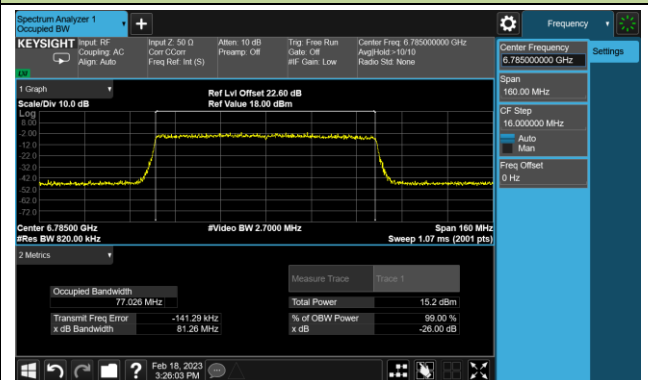

Channel 147 (6685MHz)

802.11be-EHT40 26dB Bandwidth

Channel 179 (6845MHz)

Channel 187 (6885MHz)

Channel 195 (6925MHz)

Channel 211 (7005MHz)

Channel 227 (7085MHz)

802.11be-EHT80 26dB Bandwidth

Channel 39 (6145MHz)

Channel 55 (6225MHz)

Channel 87 (6385MHz)

Channel 103 (6465MHz)

Channel 119 (6545MHz)

Channel 135 (6625MHz)

Channel 151 (6705MHz)

Channel 167 (6785MHz)

802.11be-EHT80 26dB Bandwidth

Channel 183 (6865MHz)

Channel 199 (6945MHz)

Channel 215 (7025MHz)

802.11be-EHT160 26dB Bandwidth

Channel 47 (6185MHz)

Channel 79 (6345MHz)

Channel 111 (6505MHz)