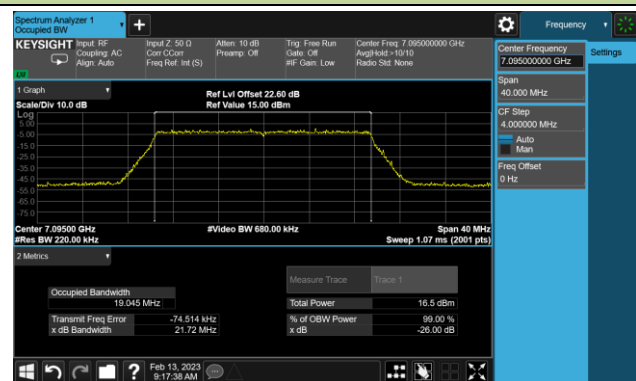

Channel 149 (6695MHz)

802.11ax-HE20 26dB Bandwidth

Channel 181 (6855MHz)

Channel 185 (6875MHz)

Channel 189 (6895MHz)

Channel 213 (7015MHz)

Channel 229 (7095MHz)

802.11ax-HE40 26dB Bandwidth