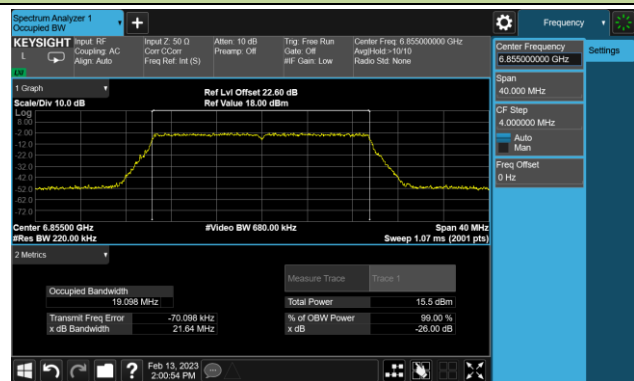

Channel 113 (6515MHz)

Channel 117 (6535MHz)

Channel 149 (6695MHz)

802.11be-EHT20 26dB Bandwidth

Channel 181 (6855MHz)

Channel 185 (6875MHz)

Channel 189 (6895MHz)

Channel 213 (7015MHz)

Channel 229 (7095MHz)