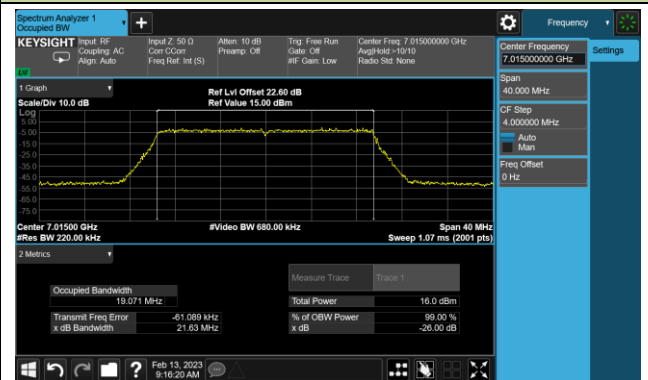

Channel 149 (6695MHz)

802.11ax-HE20 26dB Bandwidth

Channel 181 (6855MHz)

Channel 185 (6875MHz)

Channel 189 (6895MHz)

Channel 213 (7015MHz)

Channel 229 (7095MHz)

802.11ax-HE40 26dB Bandwidth