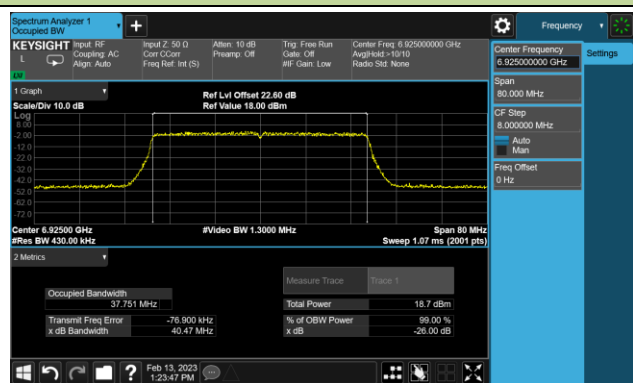

802.11ax-HE40 26dB Bandwidth

Channel 179 (6845MHz)

Channel 187 (6885MHz)

Channel 195 (6925MHz)

Channel 211 (7005MHz)

Channel 227 (7085MHz)

802.11ax-HE80 26dB Bandwidth

Channel 39 (6145MHz)