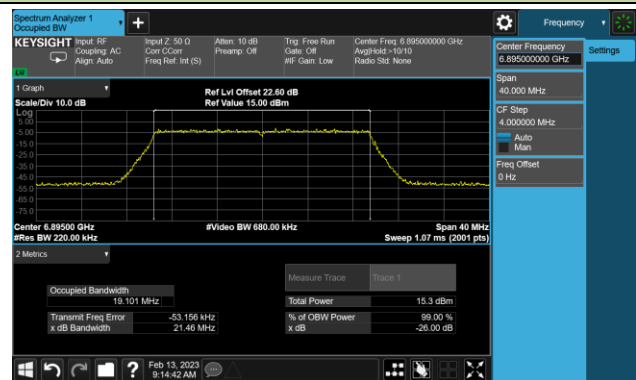

Channel 149 (6695MHz)

802.11ax-HE20 26dB Bandwidth

Channel 181 (6855MHz)

Channel 185 (6875MHz)

Channel 189 (6895MHz)

Channel 213 (7015MHz)

Channel 229 (7095MHz)

802.11ax-HE40 26dB Bandwidth