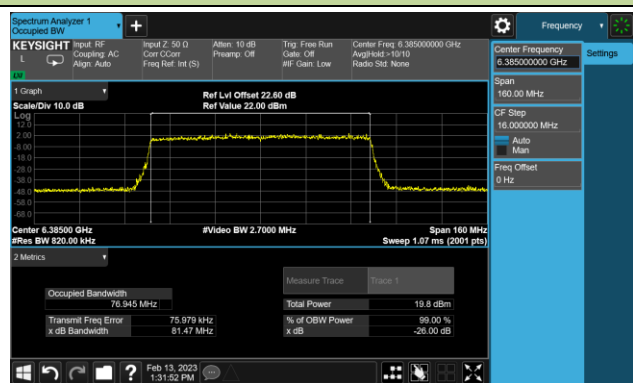

Channel 87 (6385MHz)