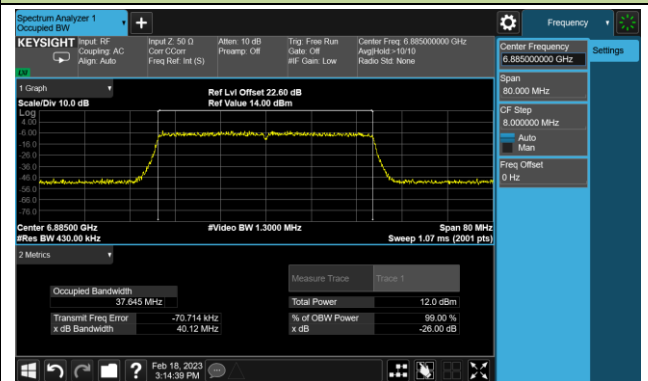

Channel 147 (6685MHz)

802.11be-EHT40 26dB Bandwidth

Channel 179 (6845MHz)

Channel 187 (6885MHz)

Channel 195 (6925MHz)

Channel 211 (7005MHz)

Channel 227 (7085MHz)

802.11be-EHT80 26dB Bandwidth

802.11be-EHT80 26dB Bandwidth

Channel 183 (6865MHz)

Channel 199 (6945MHz)

Channel 215 (7025MHz)

802.11be-EHT160 26dB Bandwidth

Channel 47 (6185MHz)

Channel 79 (6345MHz)

Channel 111 (6505MHz)