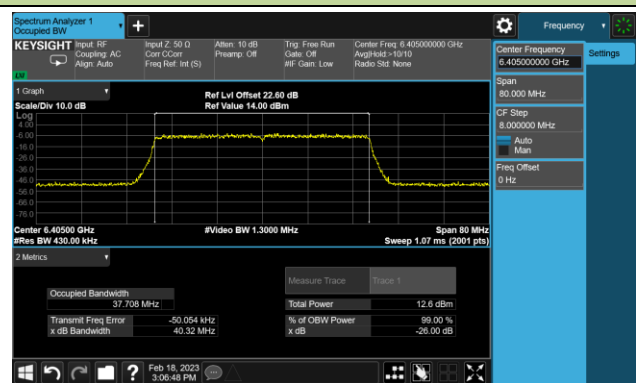

802.11be-EHT40 26dB Bandwidth

Channel 35 (6125MHz)

Channel 59 (6245MHz)

Channel 91 (6405MHz)

Channel 99 (6445MHz)

Channel 107 (6485MHz)

Channel 115 (6525MHz)

Channel 123 (6565MHz)

Channel 147 (6685MHz)

802.11be-EHT40 26dB Bandwidth

Channel 179 (6845MHz)

Channel 187 (6885MHz)

Channel 195 (6925MHz)

Channel 211 (7005MHz)

Channel 227 (7085MHz)

802.11be-EHT80 26dB Bandwidth