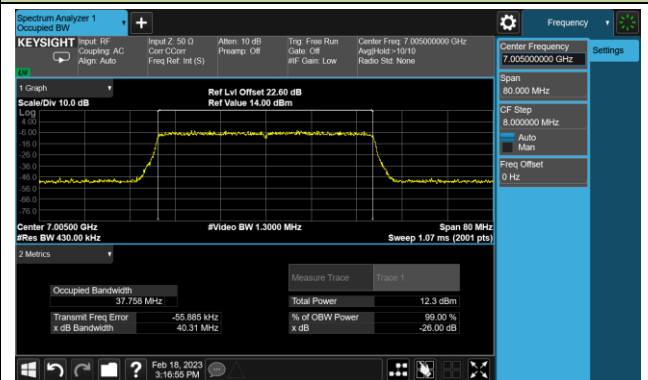

Channel 147 (6685MHz)

802.11be-EHT40 26dB Bandwidth

Channel 179 (6845MHz)

Channel 187 (6885MHz)

Channel 195 (6925MHz)

Channel 211 (7005MHz)

Channel 227 (7085MHz)

802.11be-EHT80 26dB Bandwidth

802.11be-EHT80 26dB Bandwidth

Channel 183 (6865MHz)

Channel 199 (6945MHz)

Channel 215 (7025MHz)

802.11be-EHT160 26dB Bandwidth

Channel 47 (6185MHz)

Channel 79 (6345MHz)

Channel 111 (6505MHz)