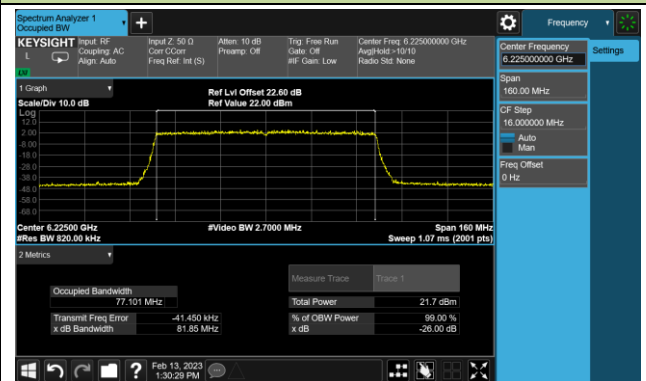

Channel 55 (6225MHz)