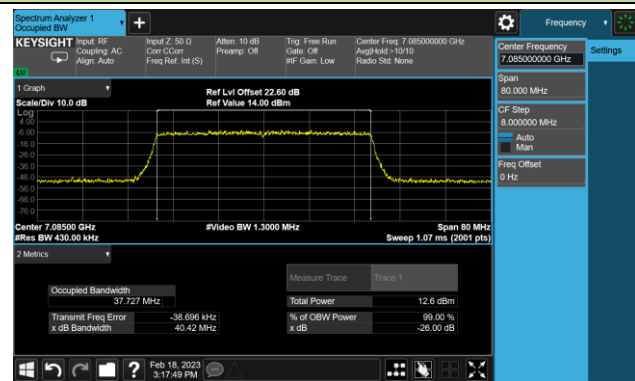

Channel 147 (6685MHz)

802.11be-EHT40 26dB Bandwidth

Channel 179 (6845MHz)

Channel 187 (6885MHz)

Channel 195 (6925MHz)

Channel 211 (7005MHz)

Channel 227 (7085MHz)

802.11be-EHT80 26dB Bandwidth

802.11be-EHT80 26dB Bandwidth

Channel 183 (6865MHz)

Channel 199 (6945MHz)

Channel 215 (7025MHz)

802.11be-EHT160 26dB Bandwidth

Channel 47 (6185MHz)

Channel 79 (6345MHz)

Channel 111 (6505MHz)