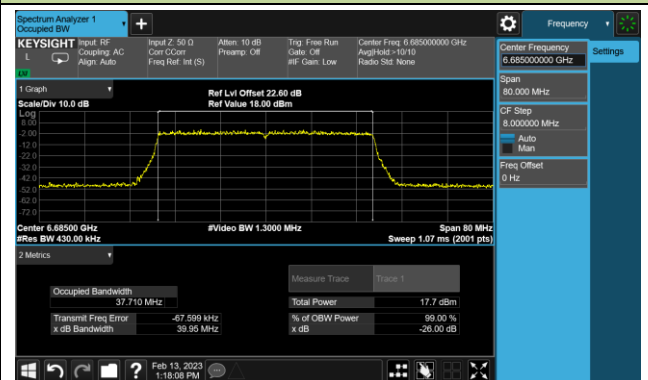

Channel 35 (6125MHz)

Channel 59 (6245MHz)

Channel 91 (6405MHz)

Channel 99 (6445MHz)

Channel 107 (6485MHz)

Channel 115 (6525MHz)

Channel 123 (6565MHz)

Channel 147 (6685MHz)

802.11ax-HE40 26dB Bandwidth

Channel 179 (6845MHz)

Channel 187 (6885MHz)

Channel 195 (6925MHz)

Channel 211 (7005MHz)

Channel 227 (7085MHz)

802.11ax-HE80 26dB Bandwidth

Channel 39 (6145MHz)