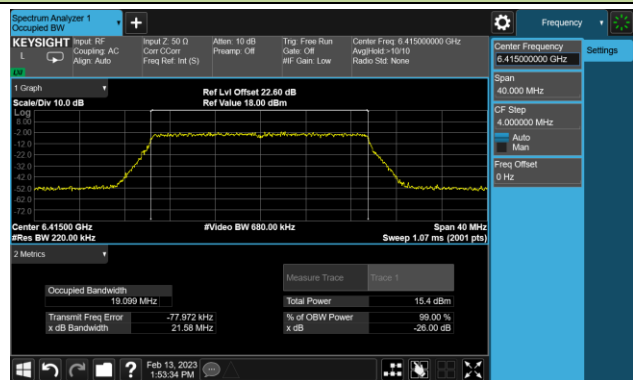

Channel 175 (6825MHz)

Channel 207 (6985MHz)

802.11be-EHT20 26dB Bandwidth

Channel 33 (6115MHz)

Channel 61 (6255MHz)

Channel 93 (6415MHz)

Channel 97 (6435MHz)

Channel 105 (6475MHz)