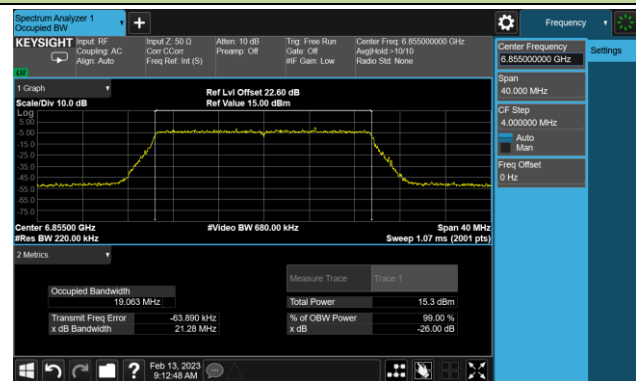

802.11ax-HE20 26dB Bandwidth

Channel 181 (6855MHz)