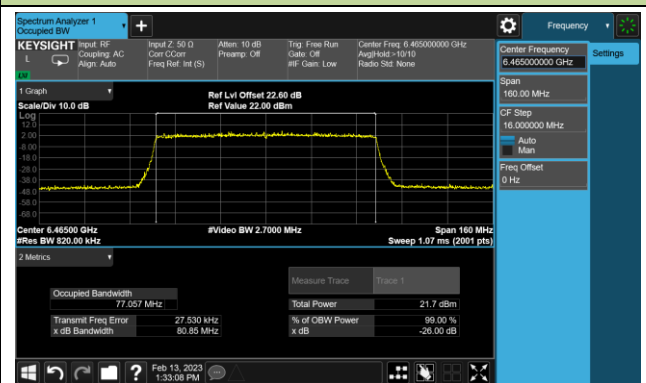

Channel 103 (6465MHz)