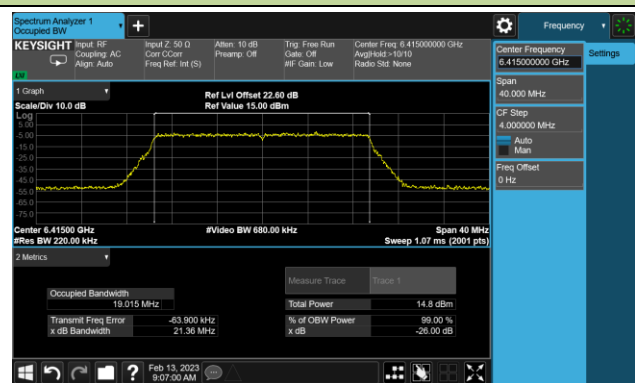

802.11ax-HE20 26dB Bandwidth

Channel 33 (6115MHz)

Channel 61 (6255MHz)

Channel 93 (6415MHz)

Channel 97 (6435MHz)

Channel 105 (6475MHz)

Channel 113 (6515MHz)

Channel 117 (6535MHz)

Channel 149 (6695MHz)

802.11ax-HE20 26dB Bandwidth

Channel 181 (6855MHz)

Channel 185 (6875MHz)

Channel 189 (6895MHz)

Channel 213 (7015MHz)

Channel 229 (7095MHz)

802.11ax-HE40 26dB Bandwidth