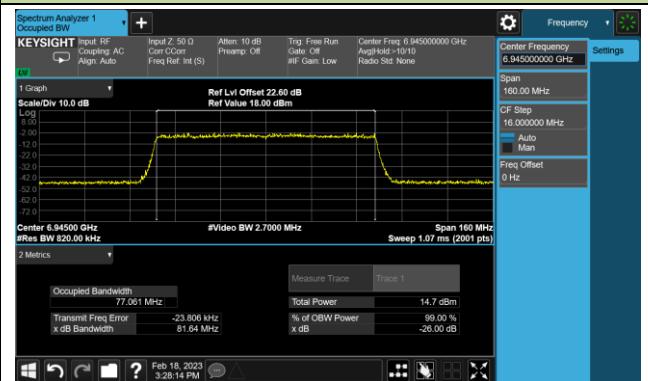

Channel 147 (6685MHz)

802.11be-EHT40 26dB Bandwidth

Channel 179 (6845MHz)

Channel 187 (6885MHz)

Channel 195 (6925MHz)

Channel 211 (7005MHz)

Channel 227 (7085MHz)

802.11be-EHT80 26dB Bandwidth

Channel 39 (6145MHz)

Channel 55 (6225MHz)

Channel 87 (6385MHz)

Channel 103 (6465MHz)

Channel 119 (6545MHz)

Channel 135 (6625MHz)

Channel 151 (6705MHz)

Channel 167 (6785MHz)

802.11be-EHT80 26dB Bandwidth

Channel 183 (6865MHz)

Channel 199 (6945MHz)

Channel 215 (7025MHz)

802.11be-EHT160 26dB Bandwidth

Channel 47 (6185MHz)

Channel 79 (6345MHz)

Channel 111 (6505MHz)