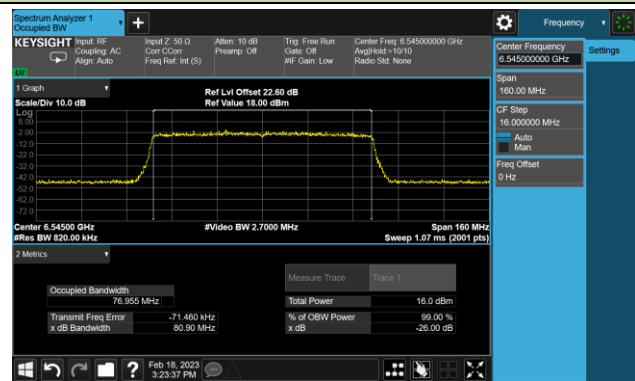

Channel 147 (6685MHz)

802.11be-EHT40 26dB Bandwidth

Channel 179 (6845MHz)

Channel 187 (6885MHz)

Channel 195 (6925MHz)

Channel 211 (7005MHz)

Channel 227 (7085MHz)

802.11be-EHT80 26dB Bandwidth

Channel 39 (6145MHz)

Channel 55 (6225MHz)

Channel 87 (6385MHz)

Channel 103 (6465MHz)

Channel 119 (6545MHz)

Channel 135 (6625MHz)

Channel 151 (6705MHz)

Channel 167 (6785MHz)

802.11be-EHT80 26dB Bandwidth

Channel 183 (6865MHz)

Channel 199 (6945MHz)

Channel 215 (7025MHz)

802.11be-EHT160 26dB Bandwidth

Channel 47 (6185MHz)

Channel 79 (6345MHz)

Channel 111 (6505MHz)