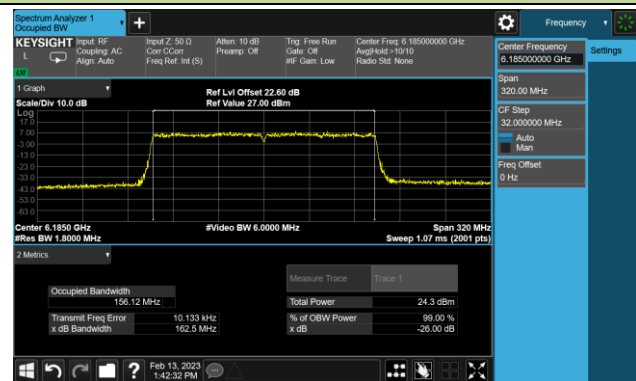

Channel 183 (6865MHz)

Channel 199 (6945MHz)

Channel 215 (7025MHz)

802.11ax-HE160 26dB Bandwidth

Channel 47 (6185MHz)

Channel 79 (6345MHz)

Channel 111 (6505MHz)

Channel 143 (6665MHz)