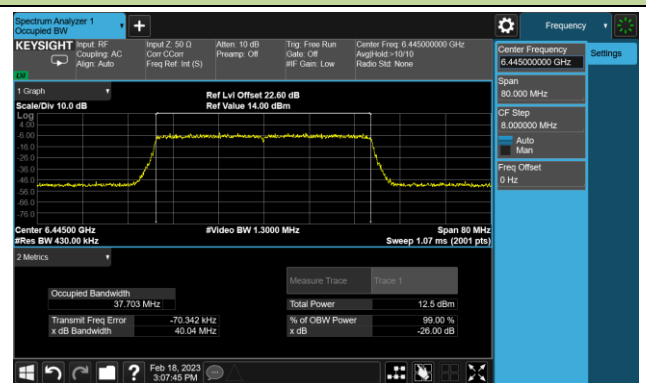

802.11be-EHT40 26dB Bandwidth

Channel 35 (6125MHz)

Channel 59 (6245MHz)

Channel 91 (6405MHz)

Channel 99 (6445MHz)

Channel 107 (6485MHz)

Channel 115 (6525MHz)

Channel 123 (6565MHz)

Channel 147 (6685MHz)

802.11be-EHT40 26dB Bandwidth

Channel 179 (6845MHz)

Channel 187 (6885MHz)

Channel 195 (6925MHz)

Channel 211 (7005MHz)

Channel 227 (7085MHz)

802.11be-EHT80 26dB Bandwidth