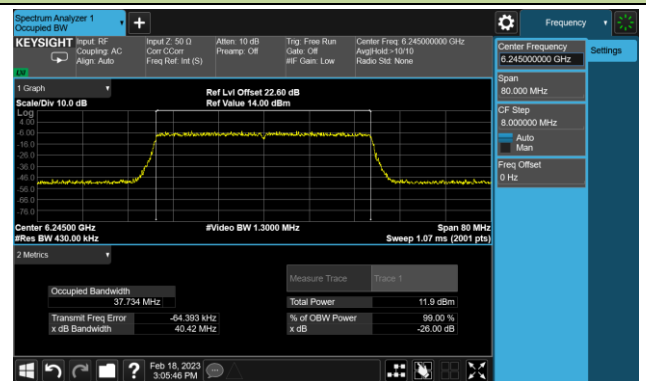

802.11be-EHT40 26dB Bandwidth

Channel 35 (6125MHz)

Channel 59 (6245MHz)

Channel 91 (6405MHz)

Channel 99 (6445MHz)

Channel 107 (6485MHz)

Channel 115 (6525MHz)

Channel 123 (6565MHz)

Channel 147 (6685MHz)

802.11be-EHT40 26dB Bandwidth

Channel 179 (6845MHz)

Channel 187 (6885MHz)

Channel 195 (6925MHz)

Channel 211 (7005MHz)

Channel 227 (7085MHz)

802.11be-EHT80 26dB Bandwidth