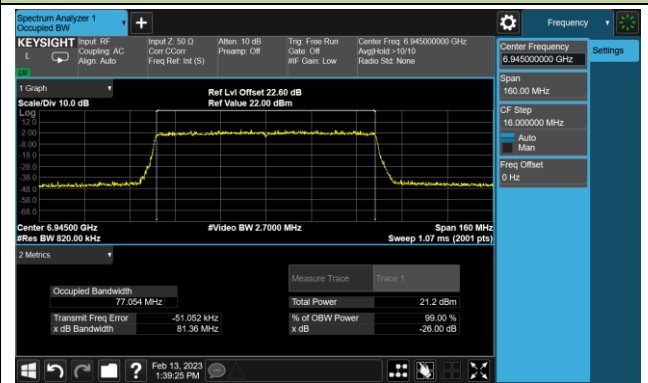

Channel 199 (6945MHz)