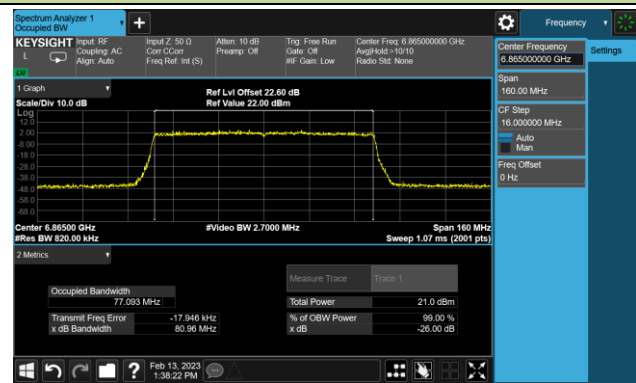

802.11ax-HE80 26dB Bandwidth

Channel 183 (6865MHz)