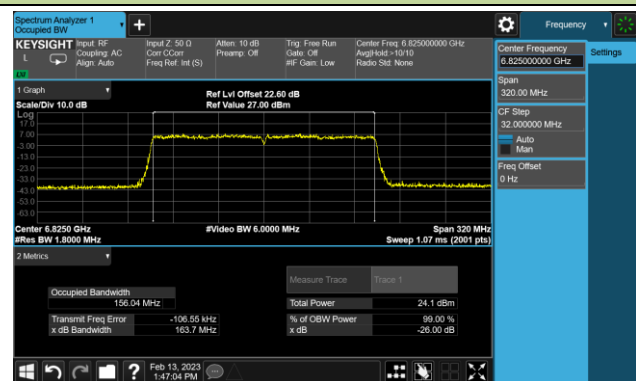

Channel 175 (6825MHz)