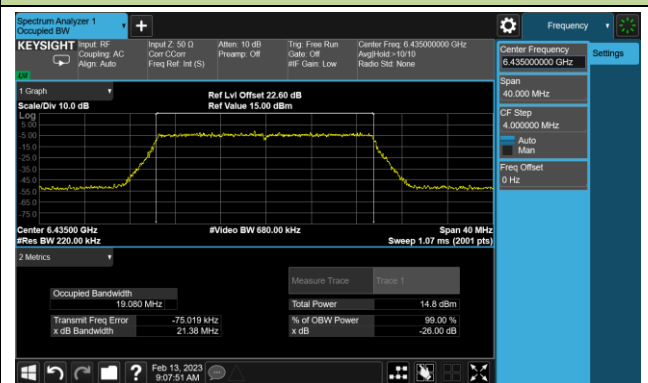

802.11ax-HE20 26dB Bandwidth

Channel 33 (6115MHz)

Channel 61 (6255MHz)

Channel 93 (6415MHz)

Channel 97 (6435MHz)

Channel 105 (6475MHz)

Channel 113 (6515MHz)

Channel 117 (6535MHz)

Channel 149 (6695MHz)

802.11ax-HE20 26dB Bandwidth

Channel 181 (6855MHz)

Channel 185 (6875MHz)

Channel 189 (6895MHz)

Channel 213 (7015MHz)

Channel 229 (7095MHz)

802.11ax-HE40 26dB Bandwidth