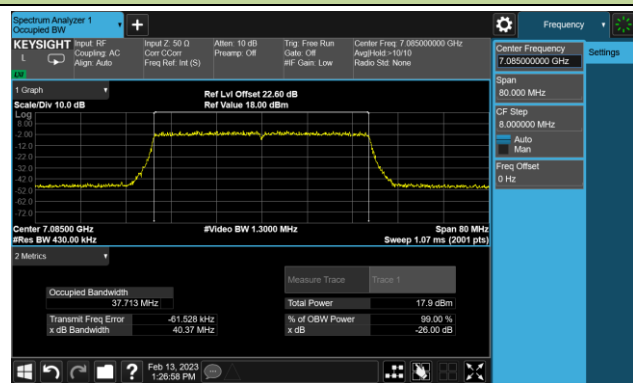

802.11ax-HE40 26dB Bandwidth

Channel 179 (6845MHz)

Channel 187 (6885MHz)

Channel 195 (6925MHz)

Channel 211 (7005MHz)

Channel 227 (7085MHz)

802.11ax-HE80 26dB Bandwidth

Channel 39 (6145MHz)