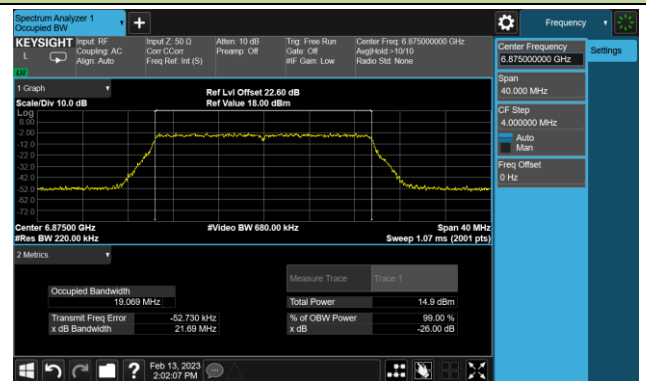

Channel 113 (6515MHz)

Channel 117 (6535MHz)

Channel 149 (6695MHz)

802.11be-EHT20 26dB Bandwidth

Channel 181 (6855MHz)

Channel 185 (6875MHz)

Channel 189 (6895MHz)

Channel 213 (7015MHz)

Channel 229 (7095MHz)