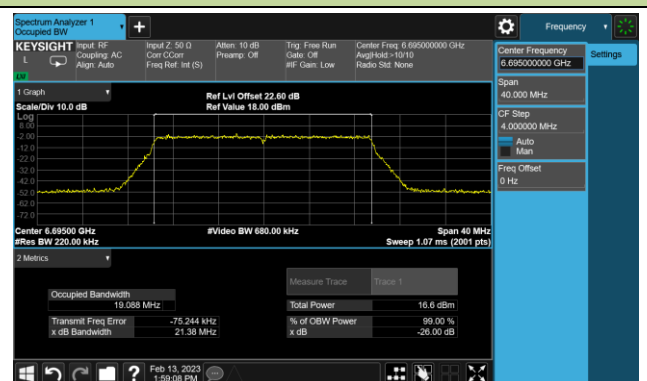

Channel 175 (6825MHz)

Channel 207 (6985MHz)

802.11be-EHT20 26dB Bandwidth

Channel 33 (6115MHz)

Channel 61 (6255MHz)

Channel 93 (6415MHz)

Channel 97 (6435MHz)

Channel 105 (6475MHz)

Channel 113 (6515MHz)

Channel 117 (6535MHz)

Channel 149 (6695MHz)

802.11be-EHT20 26dB Bandwidth

Channel 181 (6855MHz)

Channel 185 (6875MHz)

Channel 189 (6895MHz)

Channel 213 (7015MHz)