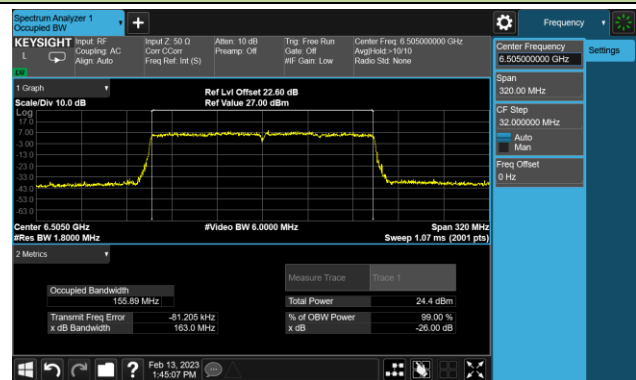

Channel 183 (6865MHz)

Channel 199 (6945MHz)

Channel 215 (7025MHz)

802.11ax-HE160 26dB Bandwidth

Channel 47 (6185MHz)

Channel 79 (6345MHz)

Channel 111 (6505MHz)

Channel 143 (6665MHz)