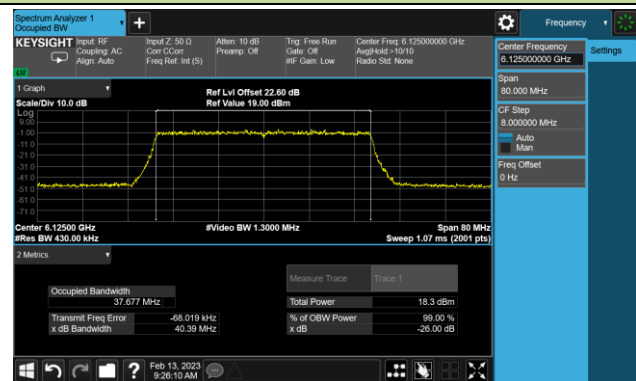

802.11ax-HE40 26dB Bandwidth

Channel 35 (6125MHz)