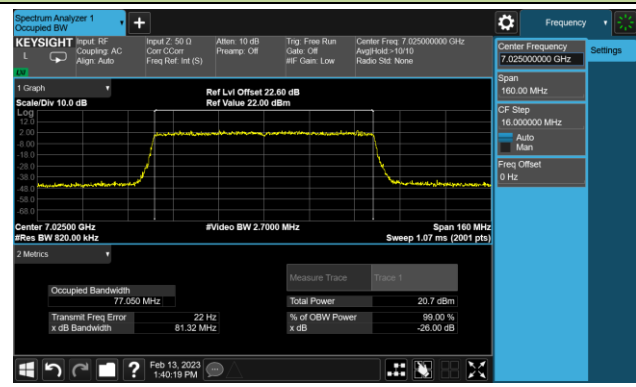

Channel 215 (7025MHz)