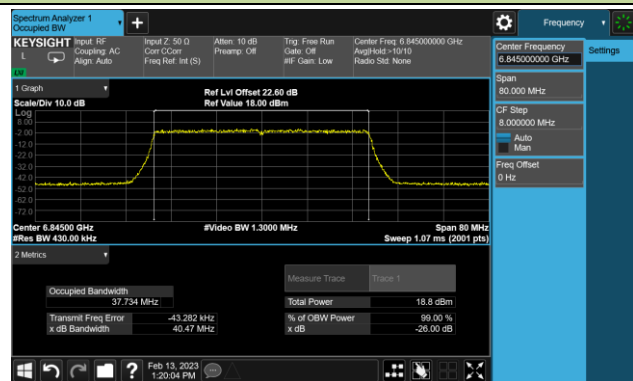

Channel 35 (6125MHz)

Channel 59 (6245MHz)

Channel 91 (6405MHz)

Channel 99 (6445MHz)

Channel 107 (6485MHz)

Channel 115 (6525MHz)

Channel 123 (6565MHz)

Channel 147 (6685MHz)

802.11ax-HE40 26dB Bandwidth

Channel 179 (6845MHz)

Channel 187 (6885MHz)

Channel 195 (6925MHz)

Channel 211 (7005MHz)

Channel 227 (7085MHz)

802.11ax-HE80 26dB Bandwidth

Channel 39 (6145MHz)