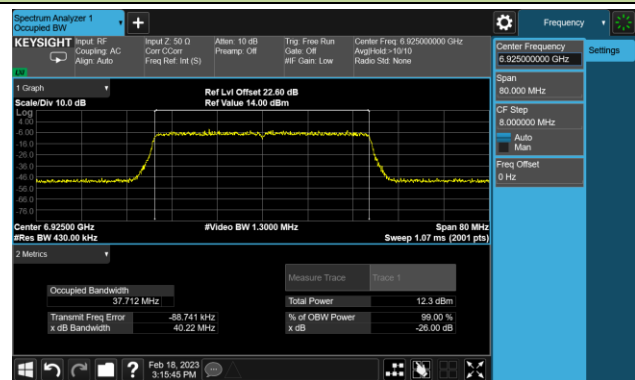

Channel 147 (6685MHz)

802.11be-EHT40 26dB Bandwidth

Channel 179 (6845MHz)

Channel 187 (6885MHz)

Channel 195 (6925MHz)

Channel 211 (7005MHz)

Channel 227 (7085MHz)

802.11be-EHT80 26dB Bandwidth

802.11be-EHT80 26dB Bandwidth

Channel 183 (6865MHz)

Channel 199 (6945MHz)

Channel 215 (7025MHz)

802.11be-EHT160 26dB Bandwidth

Channel 47 (6185MHz)

Channel 79 (6345MHz)

Channel 111 (6505MHz)