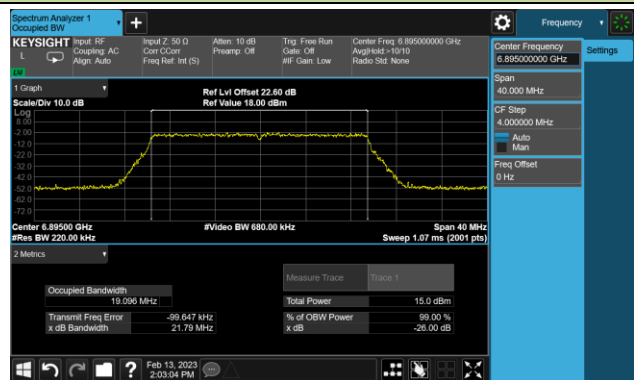

Channel 113 (6515MHz)

Channel 117 (6535MHz)

Channel 149 (6695MHz)

802.11be-EHT20 26dB Bandwidth

Channel 181 (6855MHz)

Channel 185 (6875MHz)

Channel 189 (6895MHz)

Channel 213 (7015MHz)

Channel 229 (7095MHz)