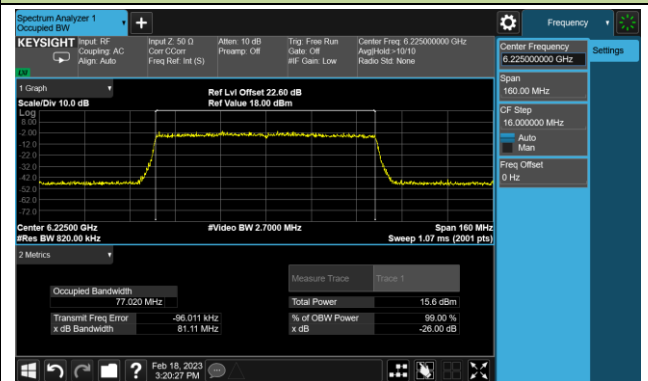

Channel 55 (6225MHz)