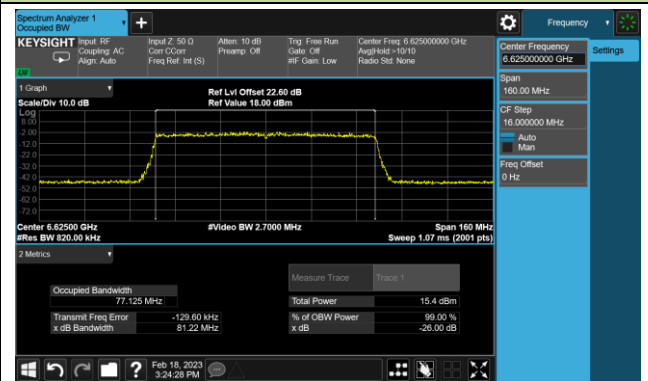

Channel 147 (6685MHz)

802.11be-EHT40 26dB Bandwidth

Channel 179 (6845MHz)

Channel 187 (6885MHz)

Channel 195 (6925MHz)

Channel 211 (7005MHz)

Channel 227 (7085MHz)

802.11be-EHT80 26dB Bandwidth

Channel 39 (6145MHz)

Channel 55 (6225MHz)

Channel 87 (6385MHz)

Channel 103 (6465MHz)

Channel 119 (6545MHz)

Channel 135 (6625MHz)

Channel 151 (6705MHz)

Channel 167 (6785MHz)

802.11be-EHT80 26dB Bandwidth

Channel 183 (6865MHz)

Channel 199 (6945MHz)

Channel 215 (7025MHz)

802.11be-EHT160 26dB Bandwidth

Channel 47 (6185MHz)

Channel 79 (6345MHz)

Channel 111 (6505MHz)