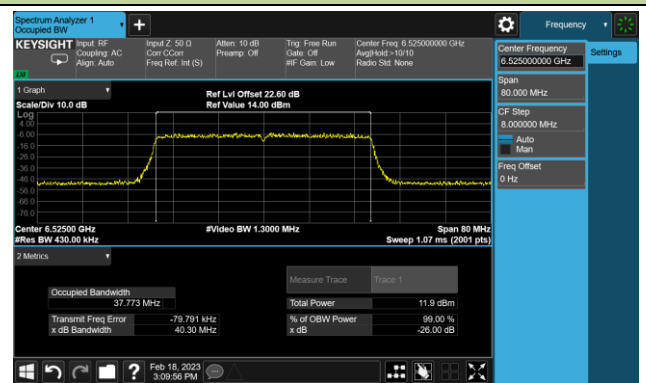

802.11be-EHT40 26dB Bandwidth

Channel 35 (6125MHz)

Channel 59 (6245MHz)

Channel 91 (6405MHz)

Channel 99 (6445MHz)

Channel 107 (6485MHz)

Channel 115 (6525MHz)

Channel 123 (6565MHz)

Channel 147 (6685MHz)

802.11be-EHT40 26dB Bandwidth

Channel 179 (6845MHz)

Channel 187 (6885MHz)

Channel 195 (6925MHz)

Channel 211 (7005MHz)

Channel 227 (7085MHz)

802.11be-EHT80 26dB Bandwidth