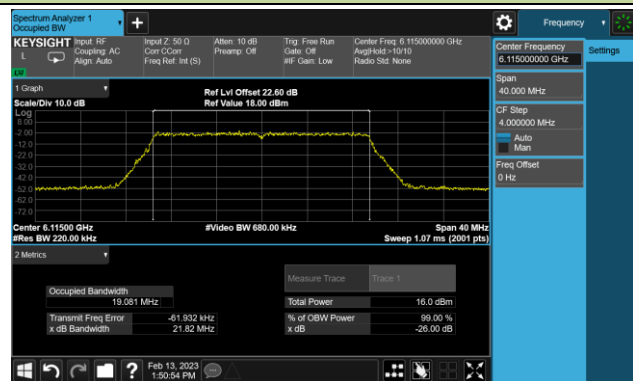

Channel 175 (6825MHz)

Channel 207 (6985MHz)

802.11be-EHT20 26dB Bandwidth

Channel 33 (6115MHz)

Channel 61 (6255MHz)

Channel 93 (6415MHz)

Channel 97 (6435MHz)

Channel 105 (6475MHz)

Channel 113 (6515MHz)

Channel 117 (6535MHz)

Channel 149 (6695MHz)

802.11be-EHT20 26dB Bandwidth

Channel 181 (6855MHz)

Channel 185 (6875MHz)

Channel 189 (6895MHz)

Channel 213 (7015MHz)