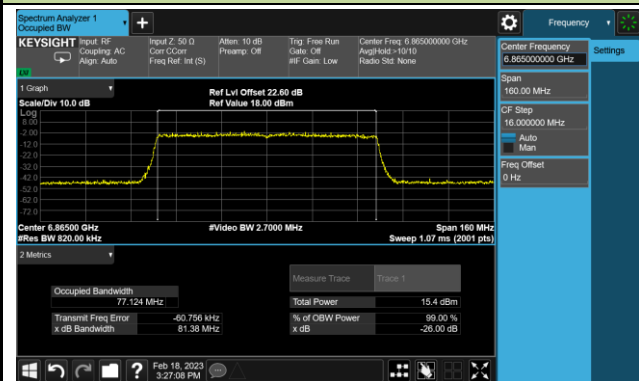

Channel 147 (6685MHz)

802.11be-EHT40 26dB Bandwidth

Channel 179 (6845MHz)

Channel 187 (6885MHz)

Channel 195 (6925MHz)

Channel 211 (7005MHz)

Channel 227 (7085MHz)

802.11be-EHT80 26dB Bandwidth

Channel 39 (6145MHz)

Channel 55 (6225MHz)

Channel 87 (6385MHz)

Channel 103 (6465MHz)

Channel 119 (6545MHz)

Channel 135 (6625MHz)

Channel 151 (6705MHz)

Channel 167 (6785MHz)

802.11be-EHT80 26dB Bandwidth

Channel 183 (6865MHz)

Channel 199 (6945MHz)

Channel 215 (7025MHz)

802.11be-EHT160 26dB Bandwidth

Channel 47 (6185MHz)

Channel 79 (6345MHz)

Channel 111 (6505MHz)